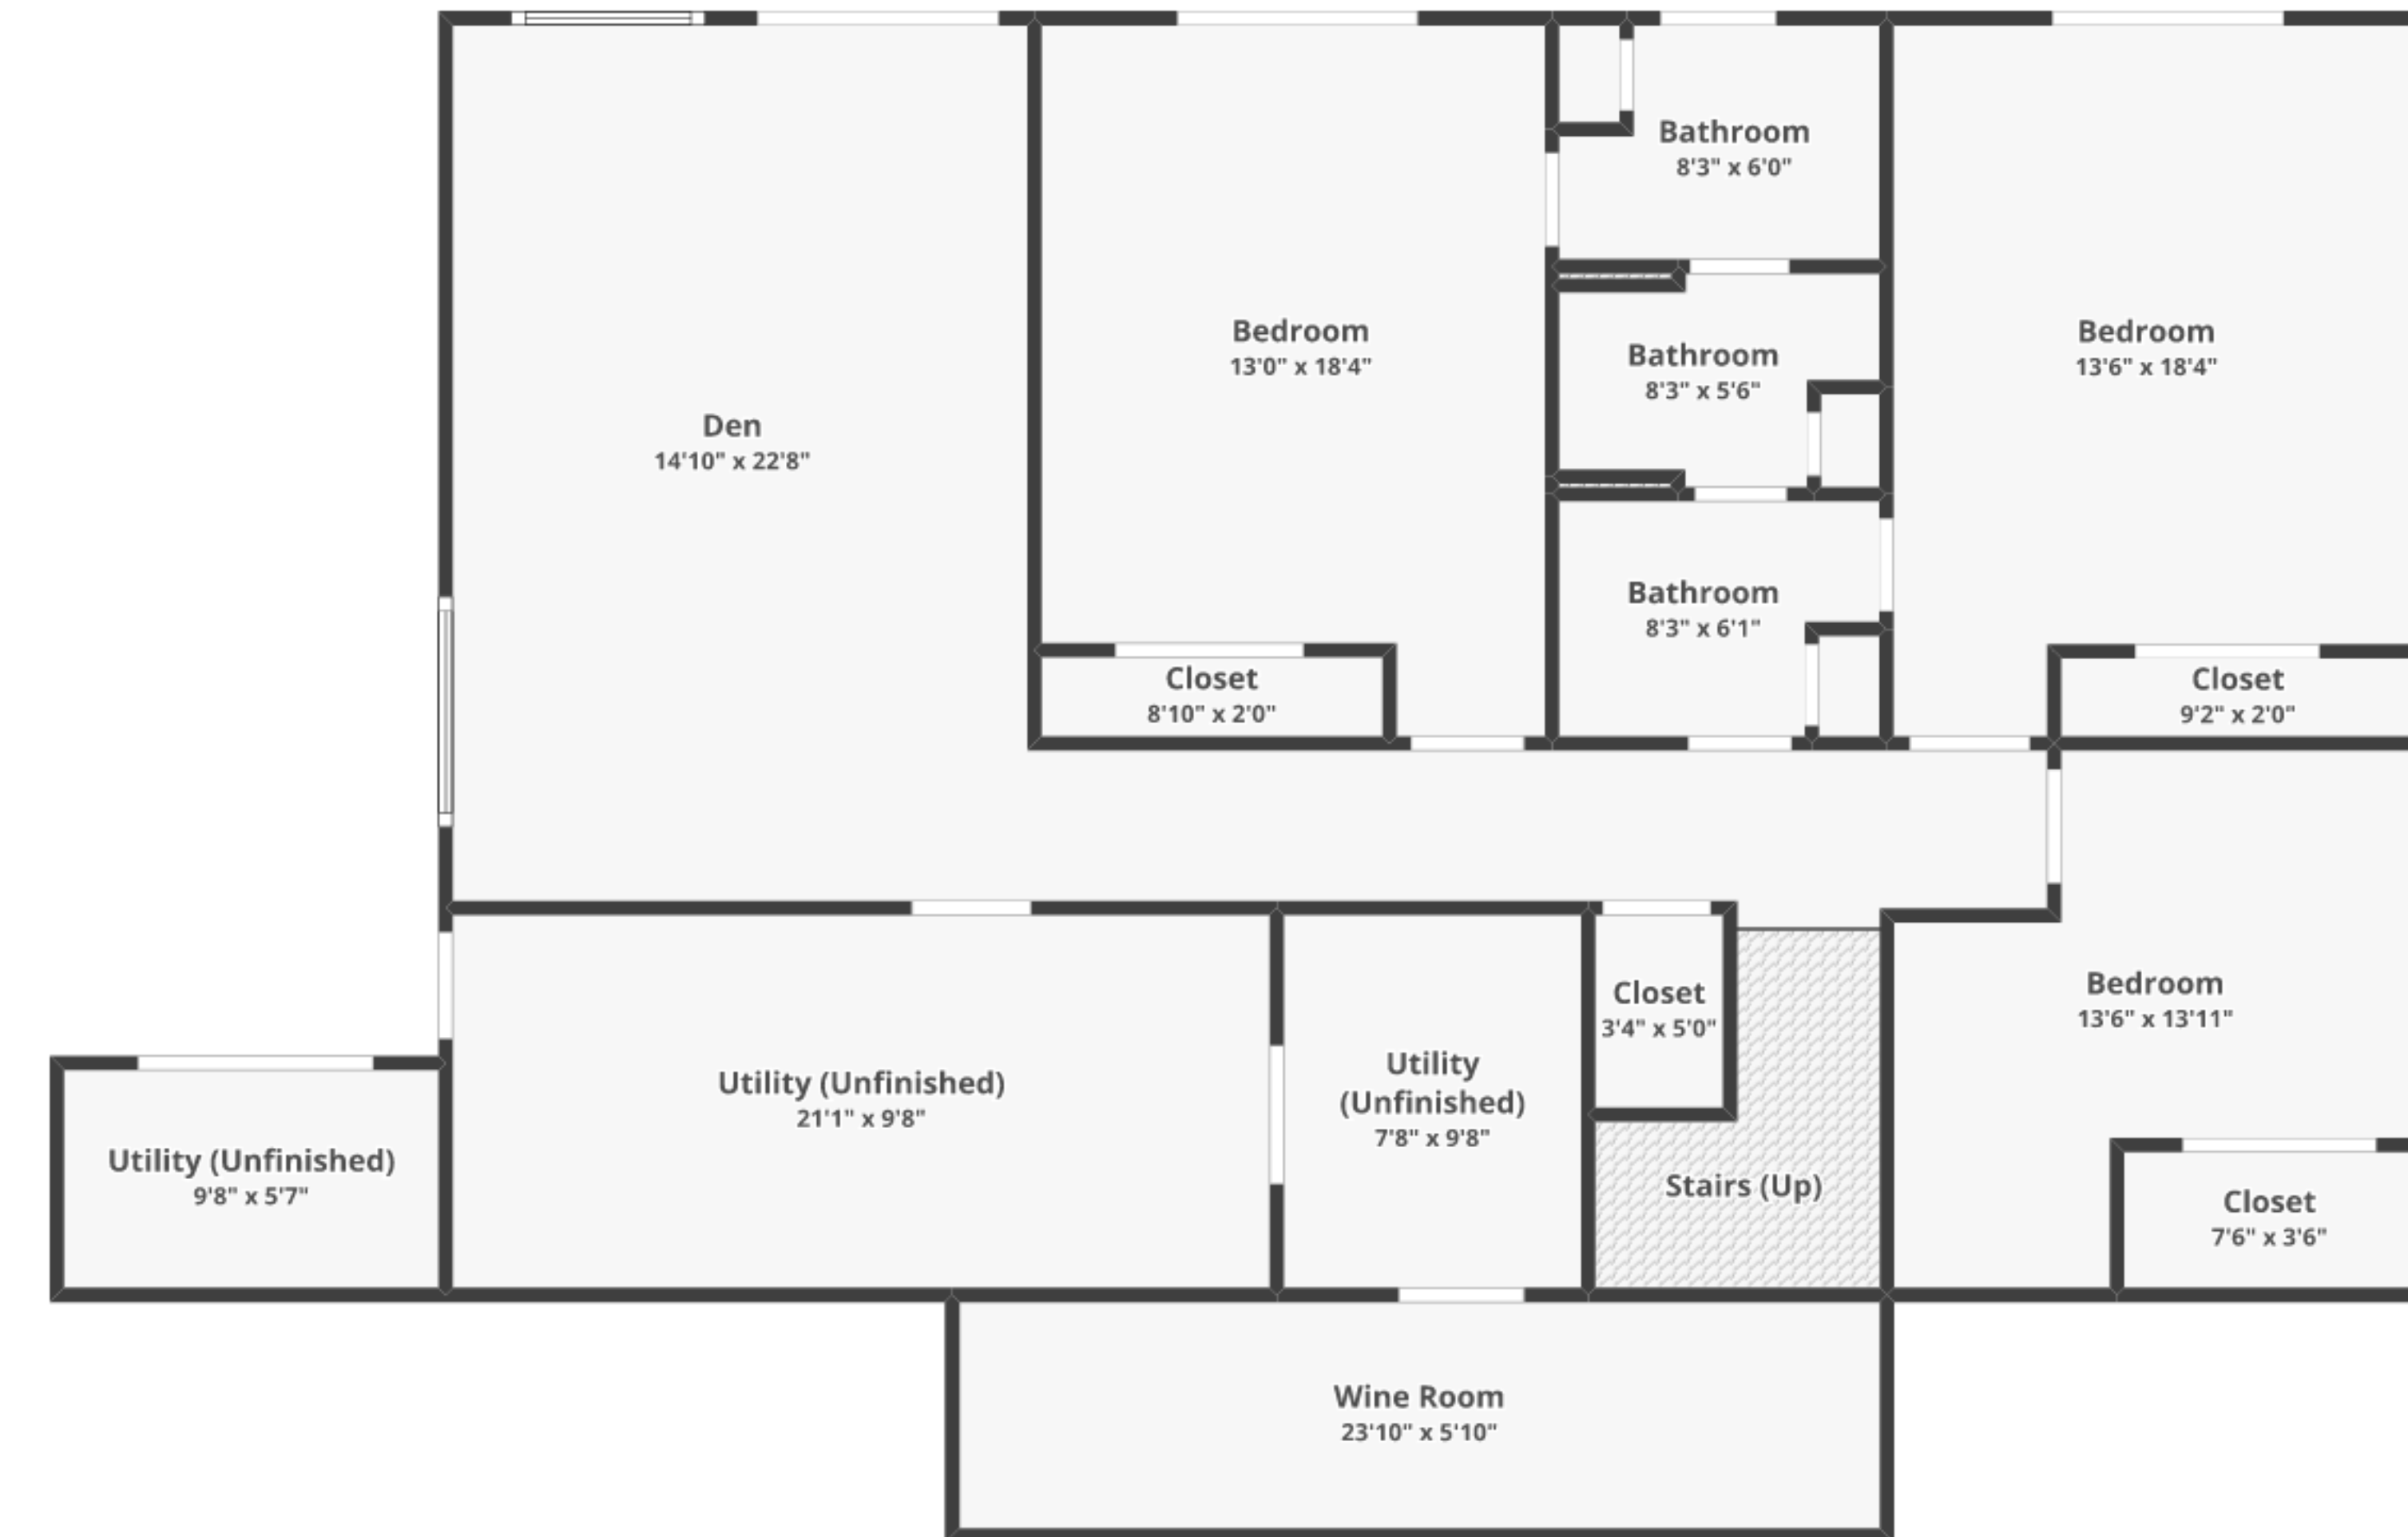

# 115 Keowee Overlook Rd, West Union, SC 29696

Total finished area: ~2,975.32 sq. ft.

Total unfinished area: ~ 354.87 sq. ft.

**FLOOR 1**  
Finished area: ~1,598.83 sq. ft.  
Unfinished area: ~22.41 sq. ft.

**BASEMENT**  
Finished area: ~1,376.48 sq. ft.  
Unfinished area: ~332.46 sq. ft.