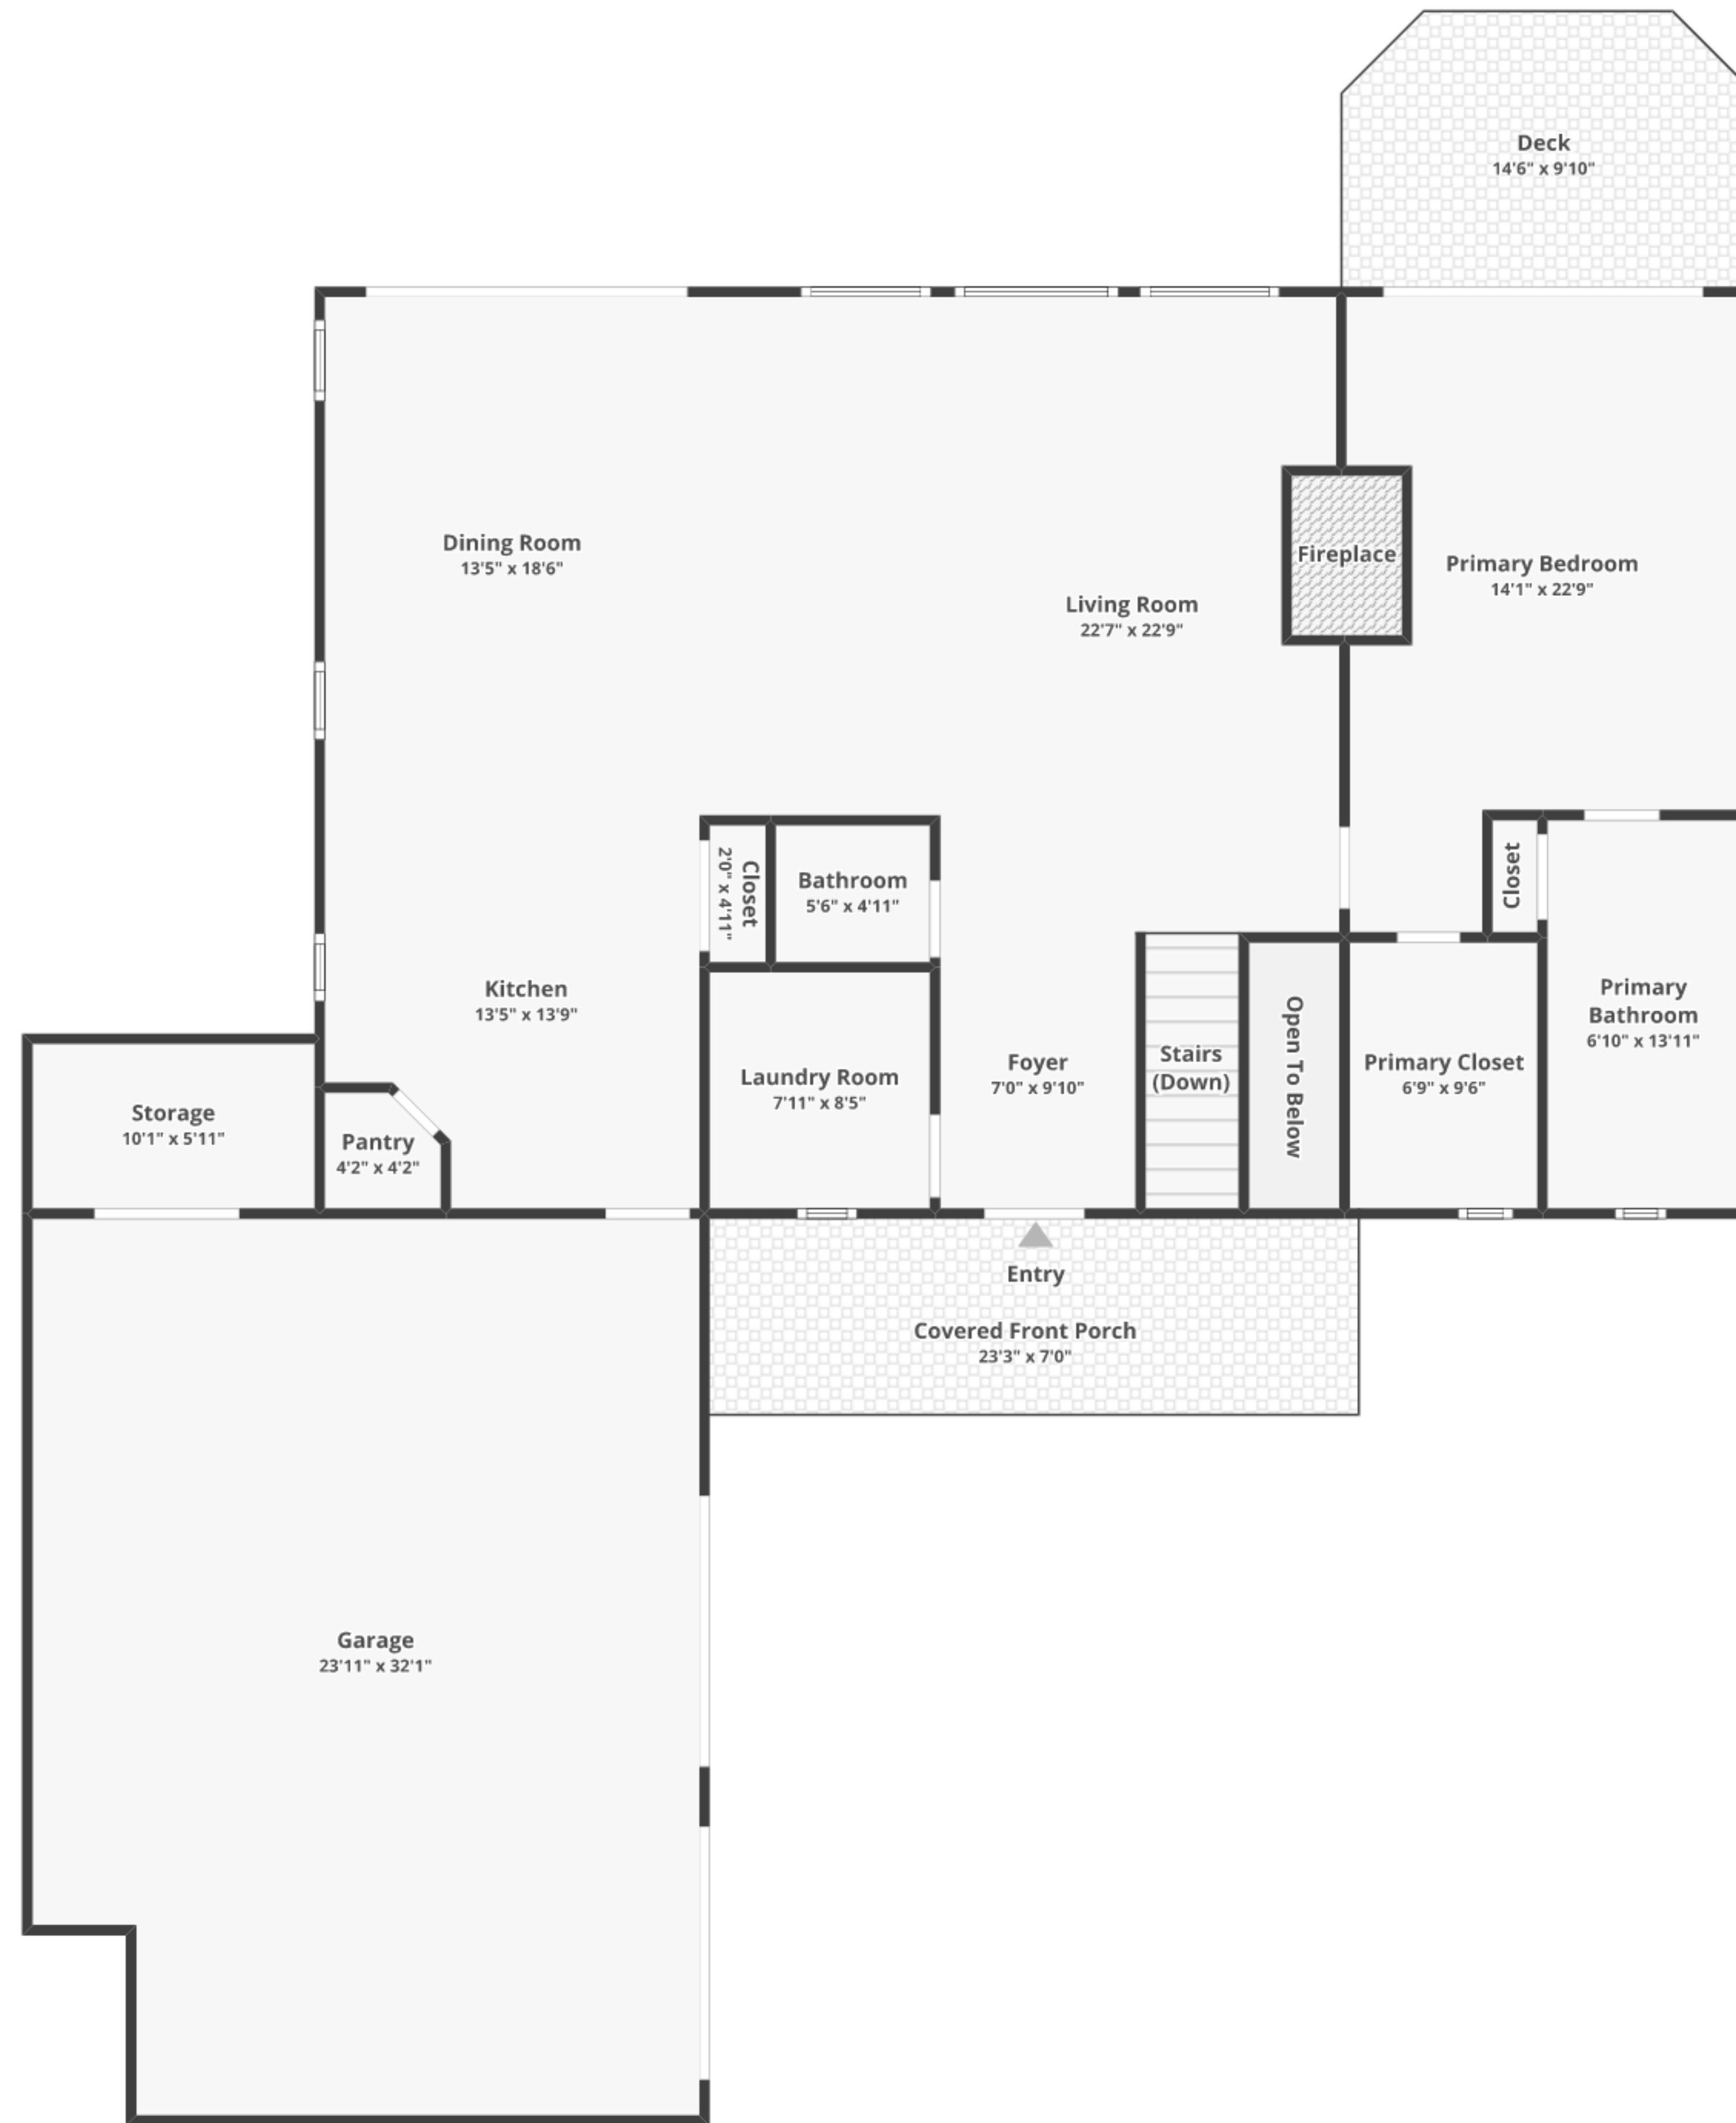

# 115 Keowee Overlook Rd, West Union, SC 29696

Total finished area: ~2,975.32 sq. ft.

Total unfinished area: ~ 354.87 sq. ft.

**FLOOR 1**  
Finished area: ~1,598.83 sq. ft.  
Unfinished area: ~22.41 sq. ft.

**BASEMENT**  
Finished area: ~1,376.48 sq. ft.  
Unfinished area: ~332.46 sq. ft.