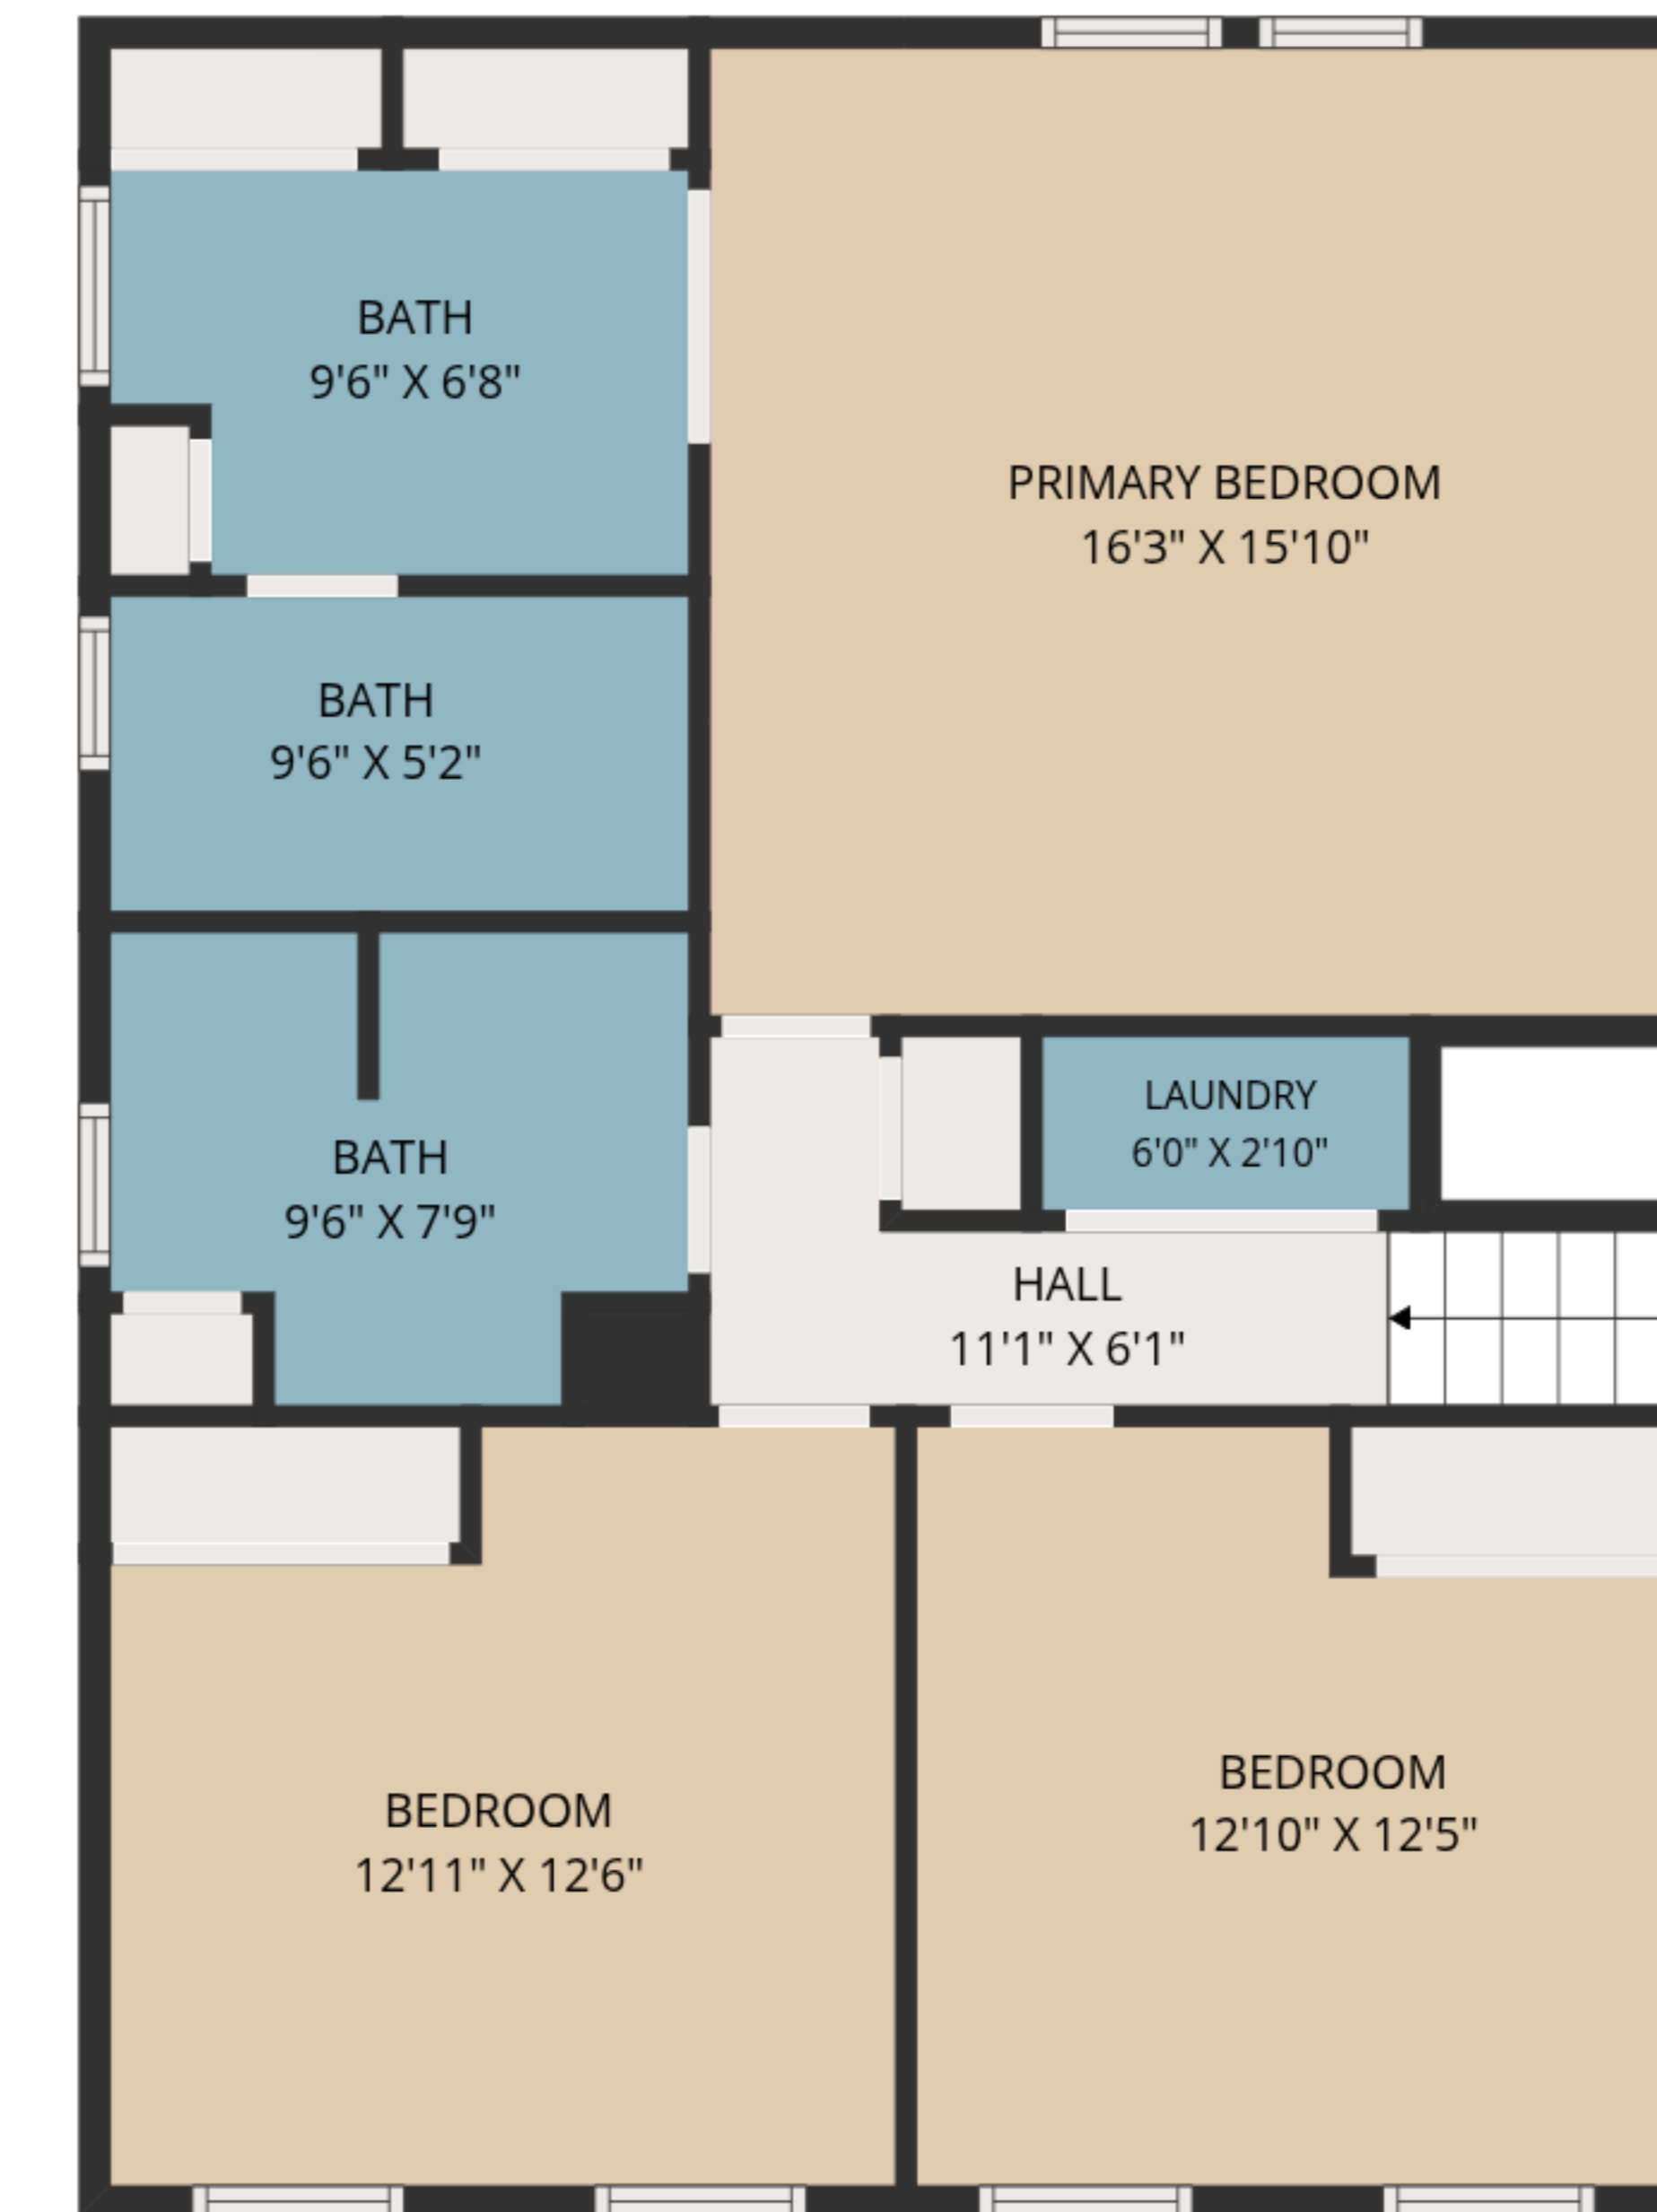

TOTAL: 2697 sq. ft
Basement: 0 sq. ft, 1st floor: 829 sq. ft, 2nd floor: 972 sq. ft, 3rd floor: 896 sq. ft
EXCLUDED AREAS: BASEMENT: 957 sq. ft, DECK: 408 sq. ft, GARAGE: 551 sq. ft,
WALLS: 299 sq. ft