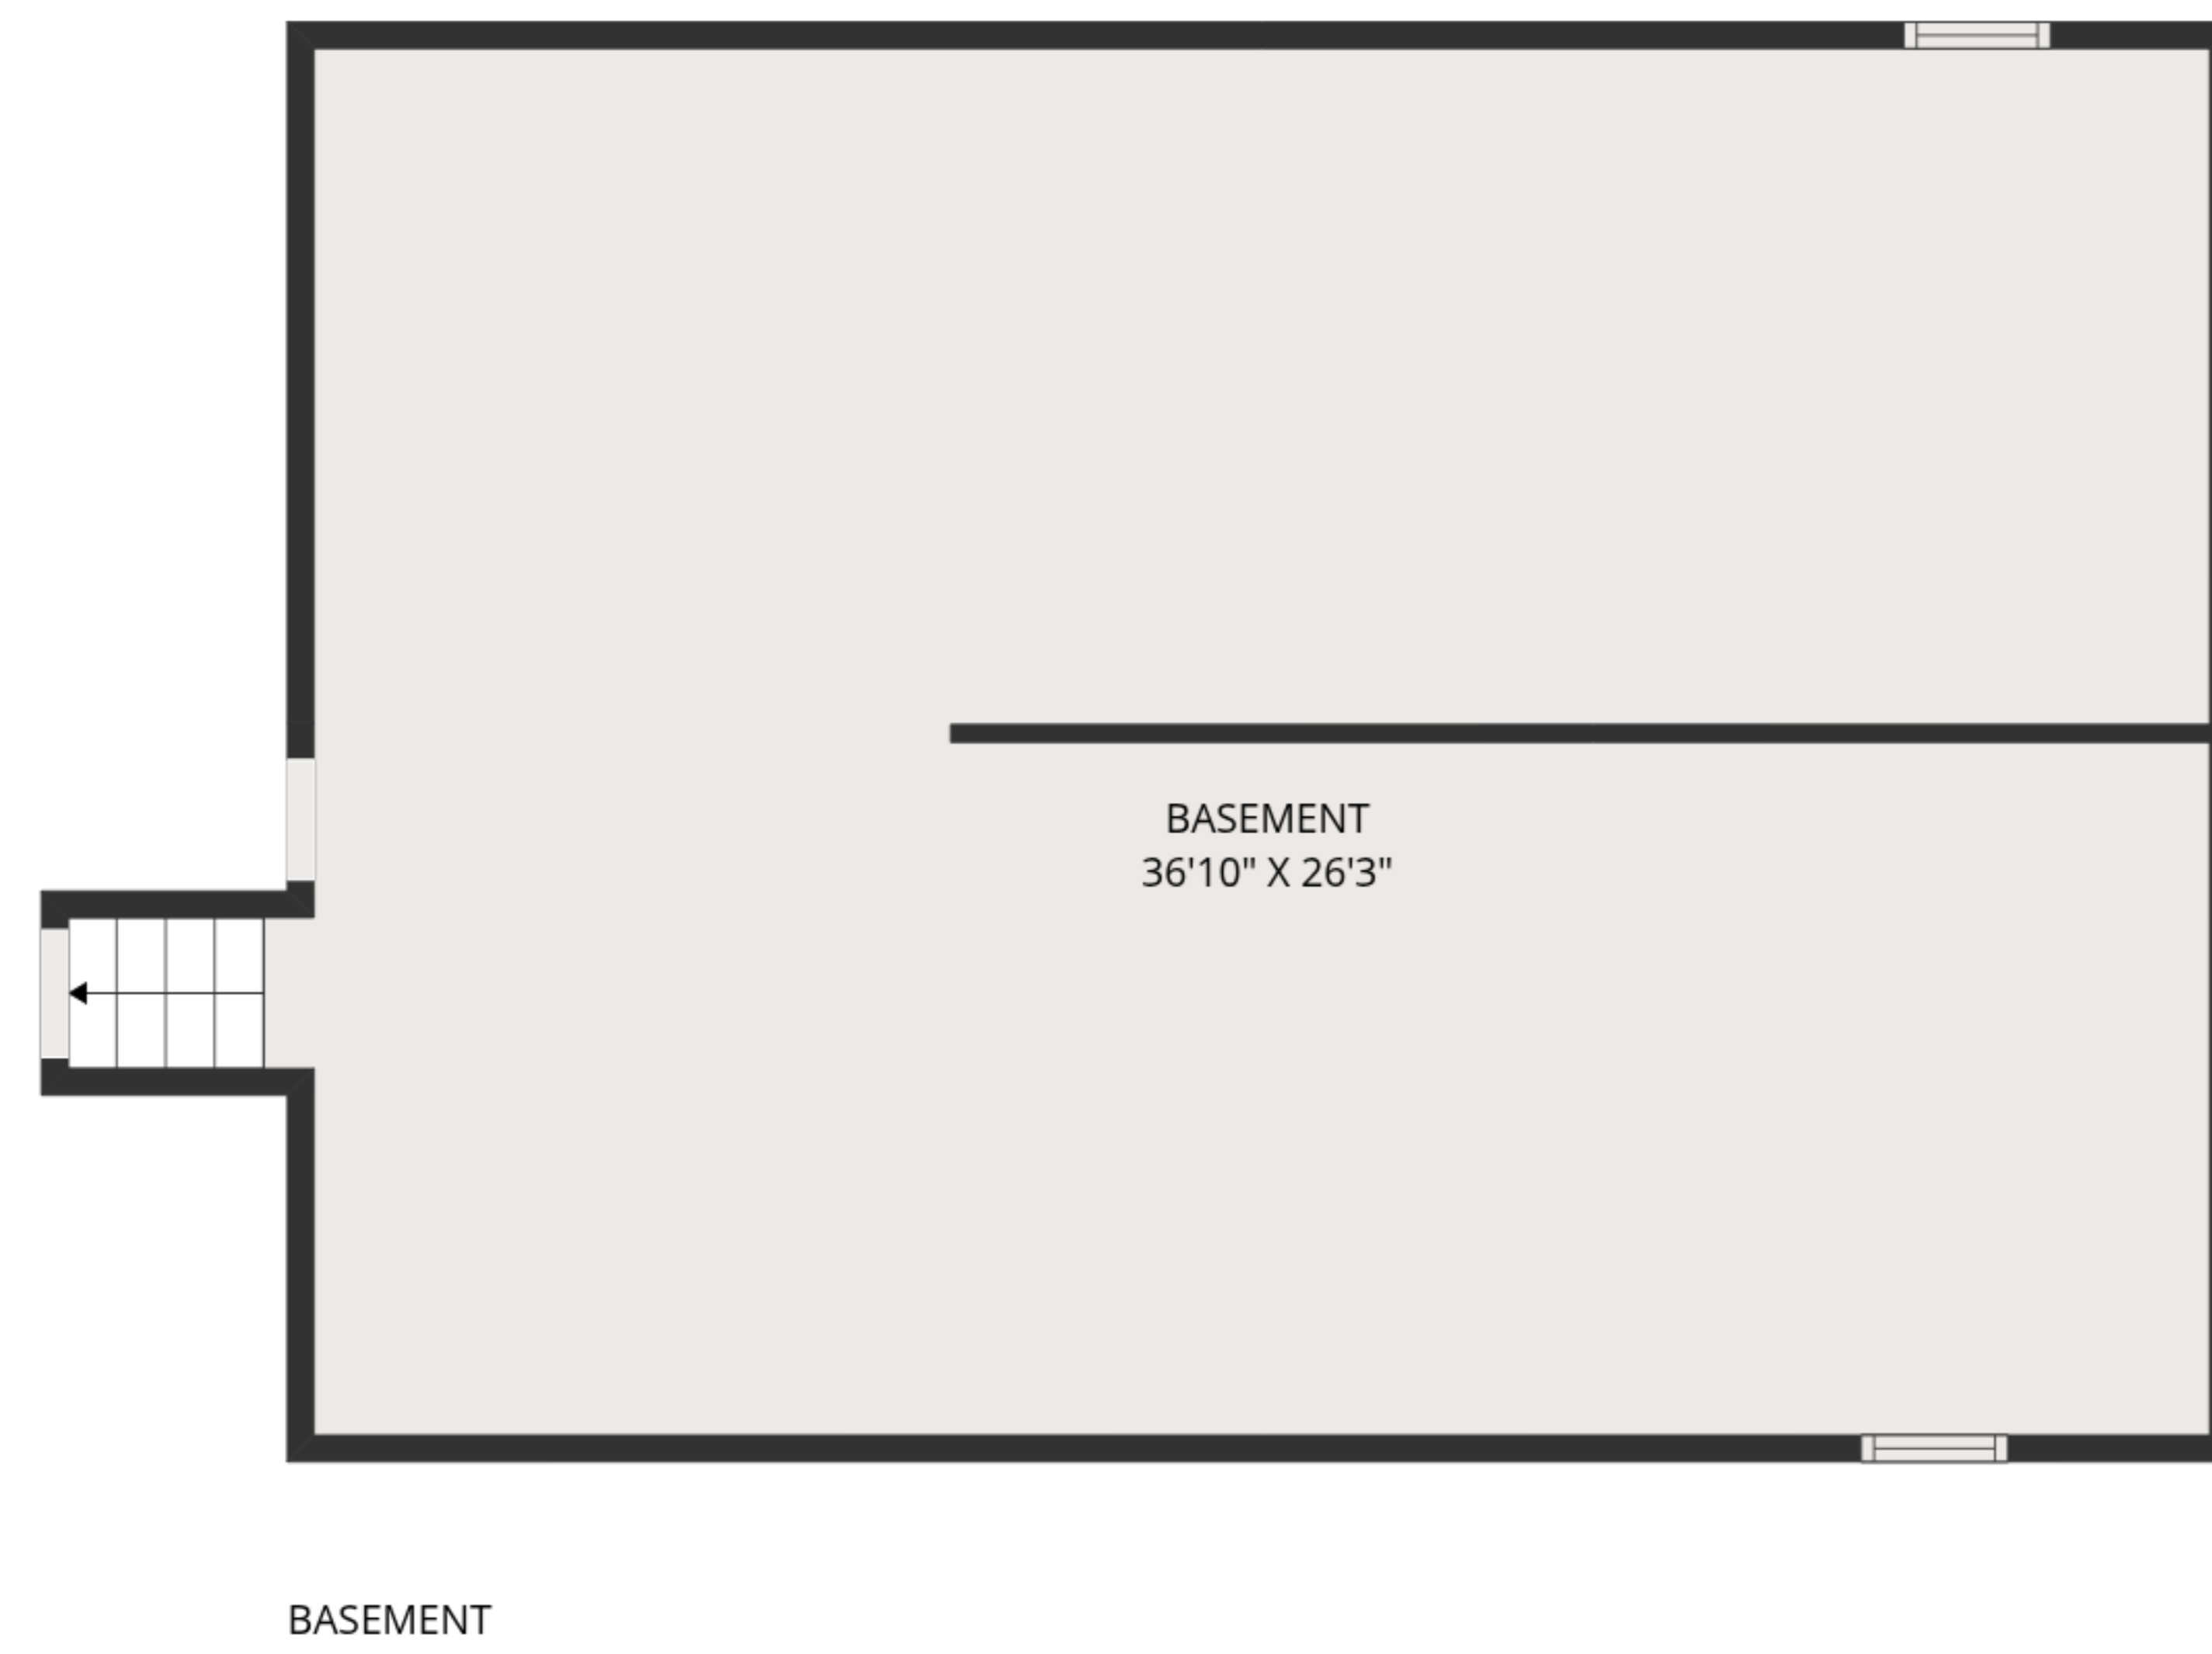

TOTAL: 2697 sq. ft

Basement: 0 sq. ft, 1st floor: 829 sq. ft, 2nd floor: 972 sq. ft, 3rd floor: 896 sq. ft
EXCLUDED AREAS: BASEMENT: 957 sq. ft, DECK: 408 sq. ft, GARAGE: 551 sq. ft,
WALLS: 299 sq. ft

TOTAL: 2697 sq. ft

TOTAL: 2697 sq. ft

Basement: 0 sq. ft, 1st floor: 829 sq. ft, 2nd floor: 972 sq. ft, 3rd floor: 896 sq. ft
 EXCLUDED AREAS: BASEMENT: 957 sq. ft, DECK: 408 sq. ft, GARAGE: 551 sq. ft,
 WALLS: 299 sq. ft

MEASUREMENTS ARE DEEMED HIGHLY RELIABLE BUT NOT GUARANTEED.

TOTAL: 2697 sq. ft
 Basement: 0 sq. ft, 1st floor: 829 sq. ft, 2nd floor: 972 sq. ft, 3rd floor: 896 sq. ft
 EXCLUDED AREAS: BASEMENT: 957 sq. ft, DECK: 408 sq. ft, GARAGE: 551 sq. ft,
 WALLS: 299 sq. ft