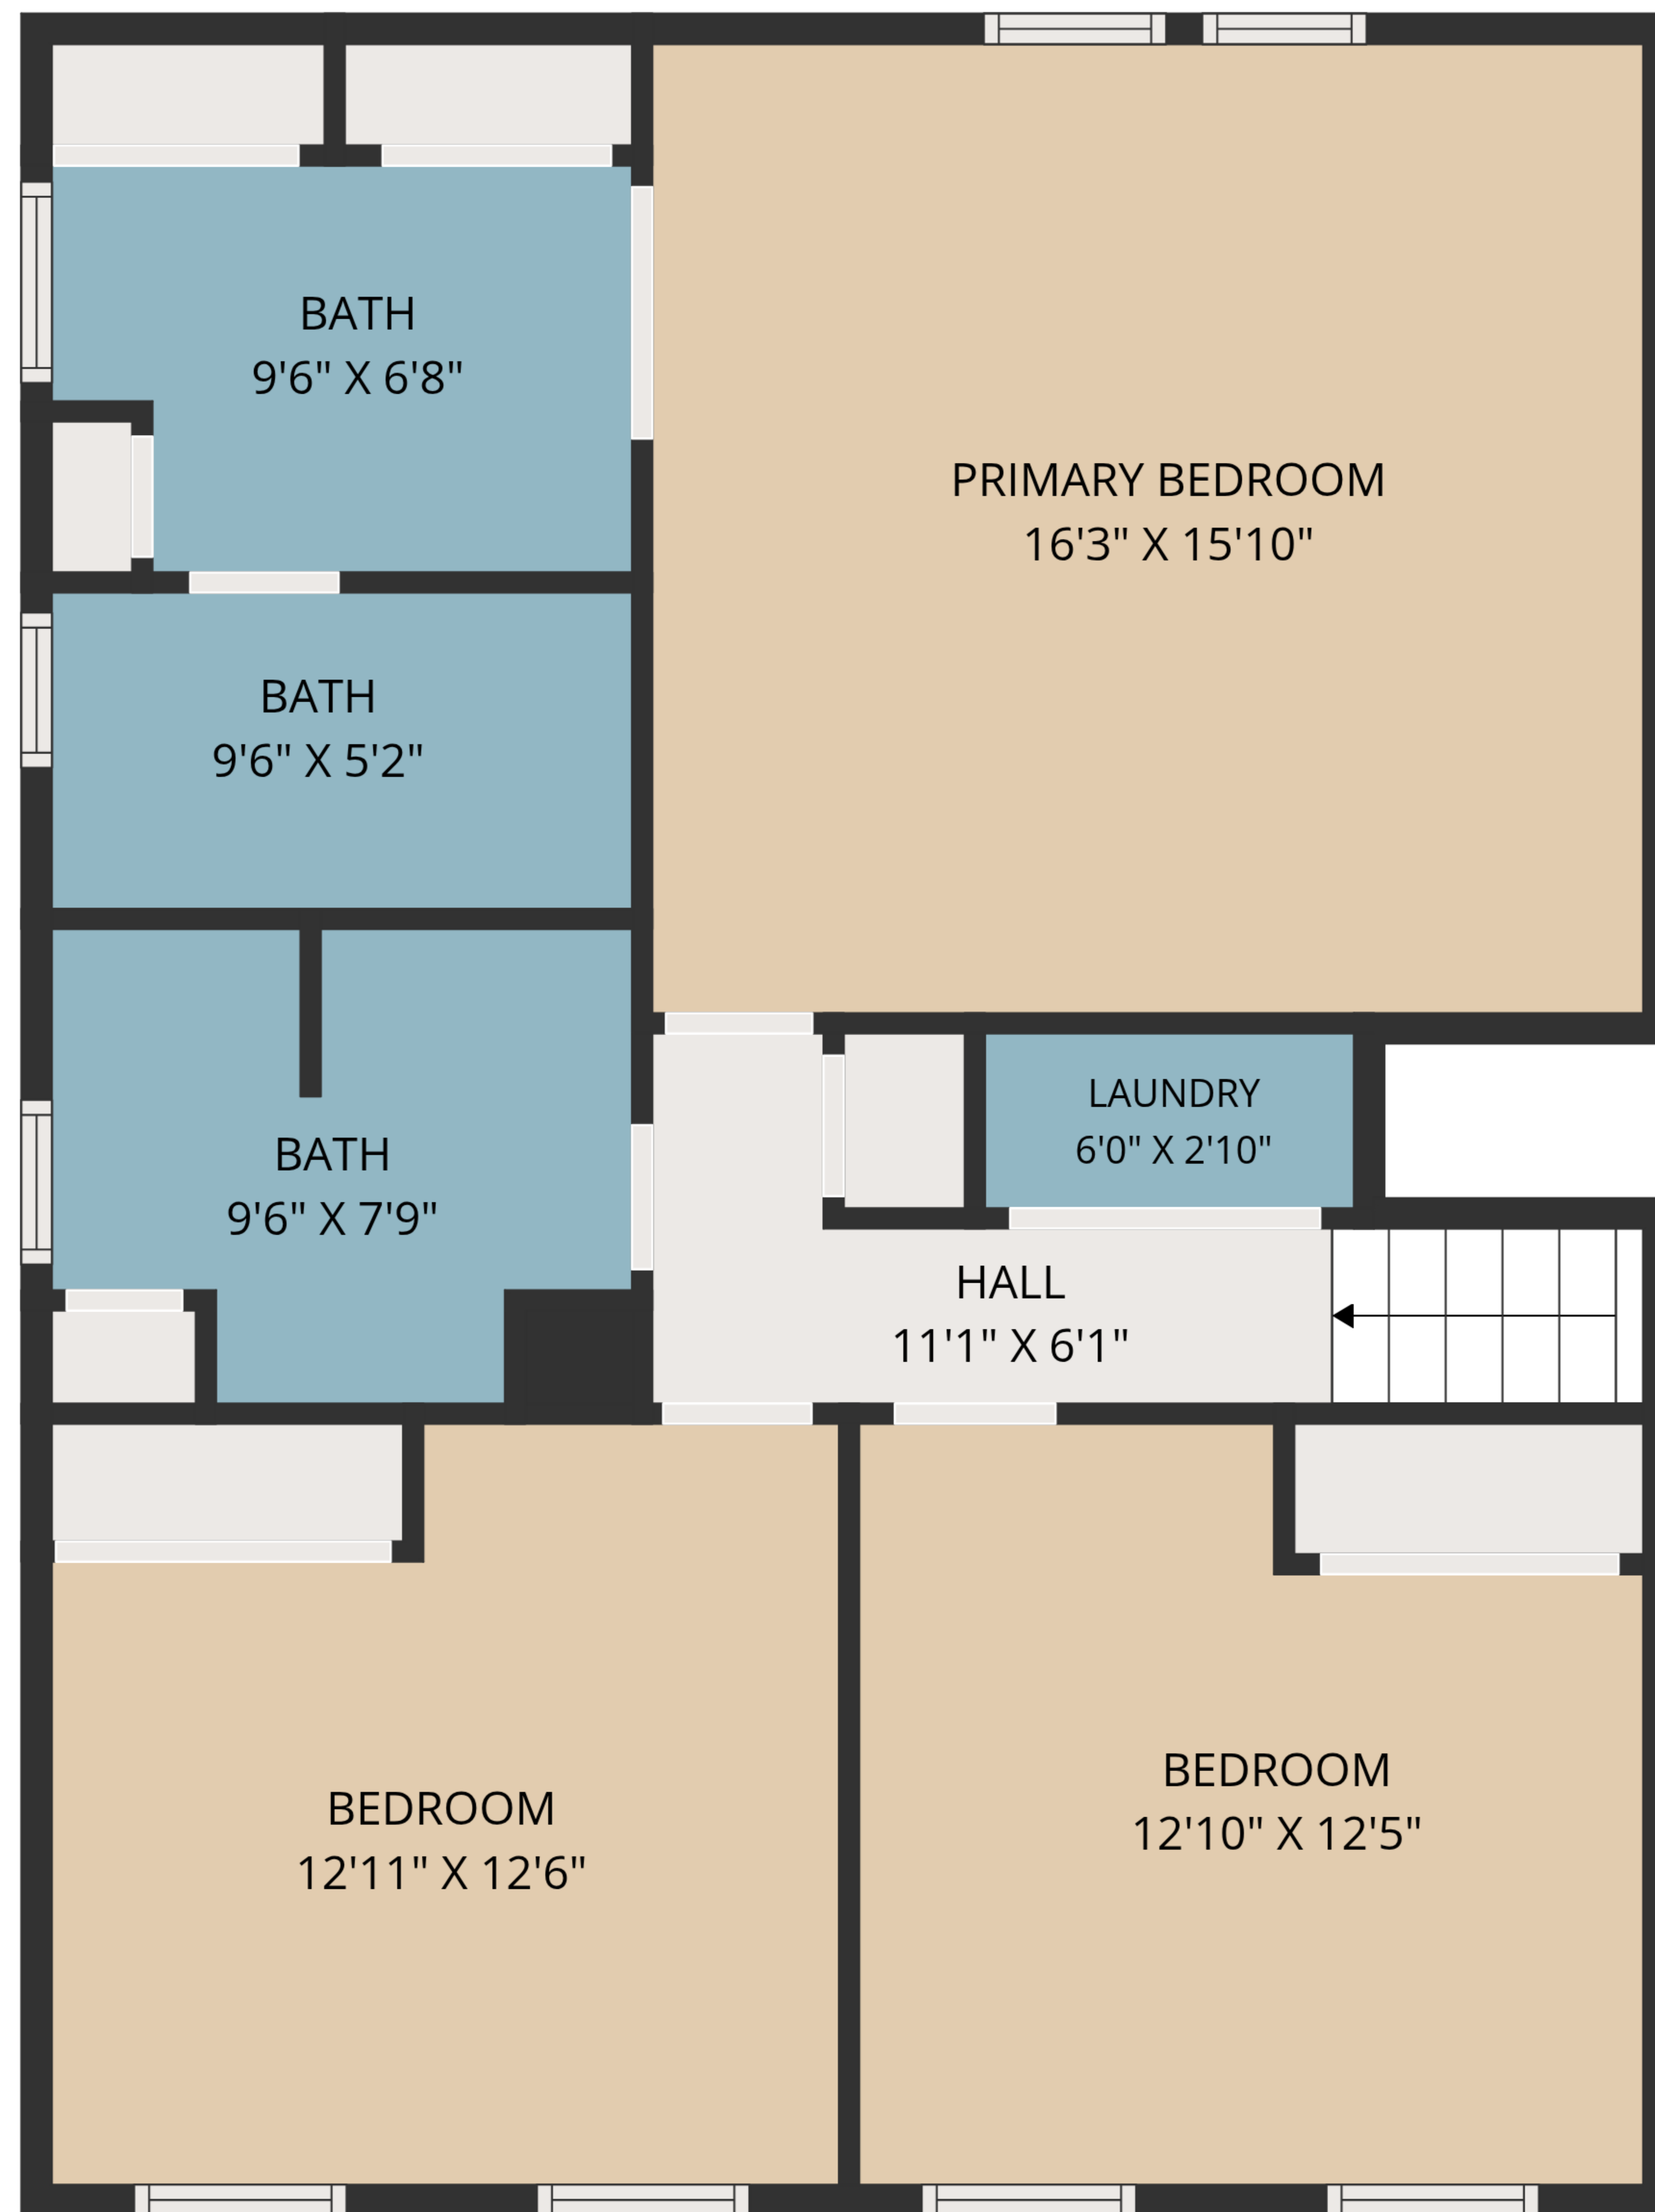

TOTAL: 2697 sq. ft

Basement: 0 sq. ft, 1st floor: 829 sq. ft, 2nd floor: 972 sq. ft, 3rd floor: 896 sq. ft
EXCLUDED AREAS: BASEMENT: 957 sq. ft, DECK: 408 sq. ft, GARAGE: 551 sq. ft,
WALLS: 299 sq. ft

TOTAL: 2697 sq. ft

Basement: 0 sq. ft, 1st floor: 829 sq. ft, 2nd floor: 972 sq. ft, 3rd floor: 896 sq. ft
 EXCLUDED AREAS: BASEMENT: 957 sq. ft, DECK: 408 sq. ft, GARAGE: 551 sq. ft,
 WALLS: 299 sq. ft

MEASUREMENTS ARE DEEMED HIGHLY RELIABLE BUT NOT GUARANTEED.

TOTAL: 2697 sq. ft

Basement: 0 sq. ft, 1st floor: 829 sq. ft, 2nd floor: 972 sq. ft, 3rd floor: 896 sq. ft
 EXCLUDED AREAS: BASEMENT: 957 sq. ft, DECK: 408 sq. ft, GARAGE: 551 sq. ft,
 WALLS: 299 sq. ft

MEASUREMENTS ARE DEEMED HIGHLY RELIABLE BUT NOT GUARANTEED.

TOTAL: 2697 sq. ft

Basement: 0 sq. ft, 1st floor: 829 sq. ft, 2nd floor: 972 sq. ft, 3rd floor: 896 sq. ft
EXCLUDED AREAS: BASEMENT: 957 sq. ft, DECK: 408 sq. ft, GARAGE: 551 sq. ft,
WALLS: 299 sq. ft