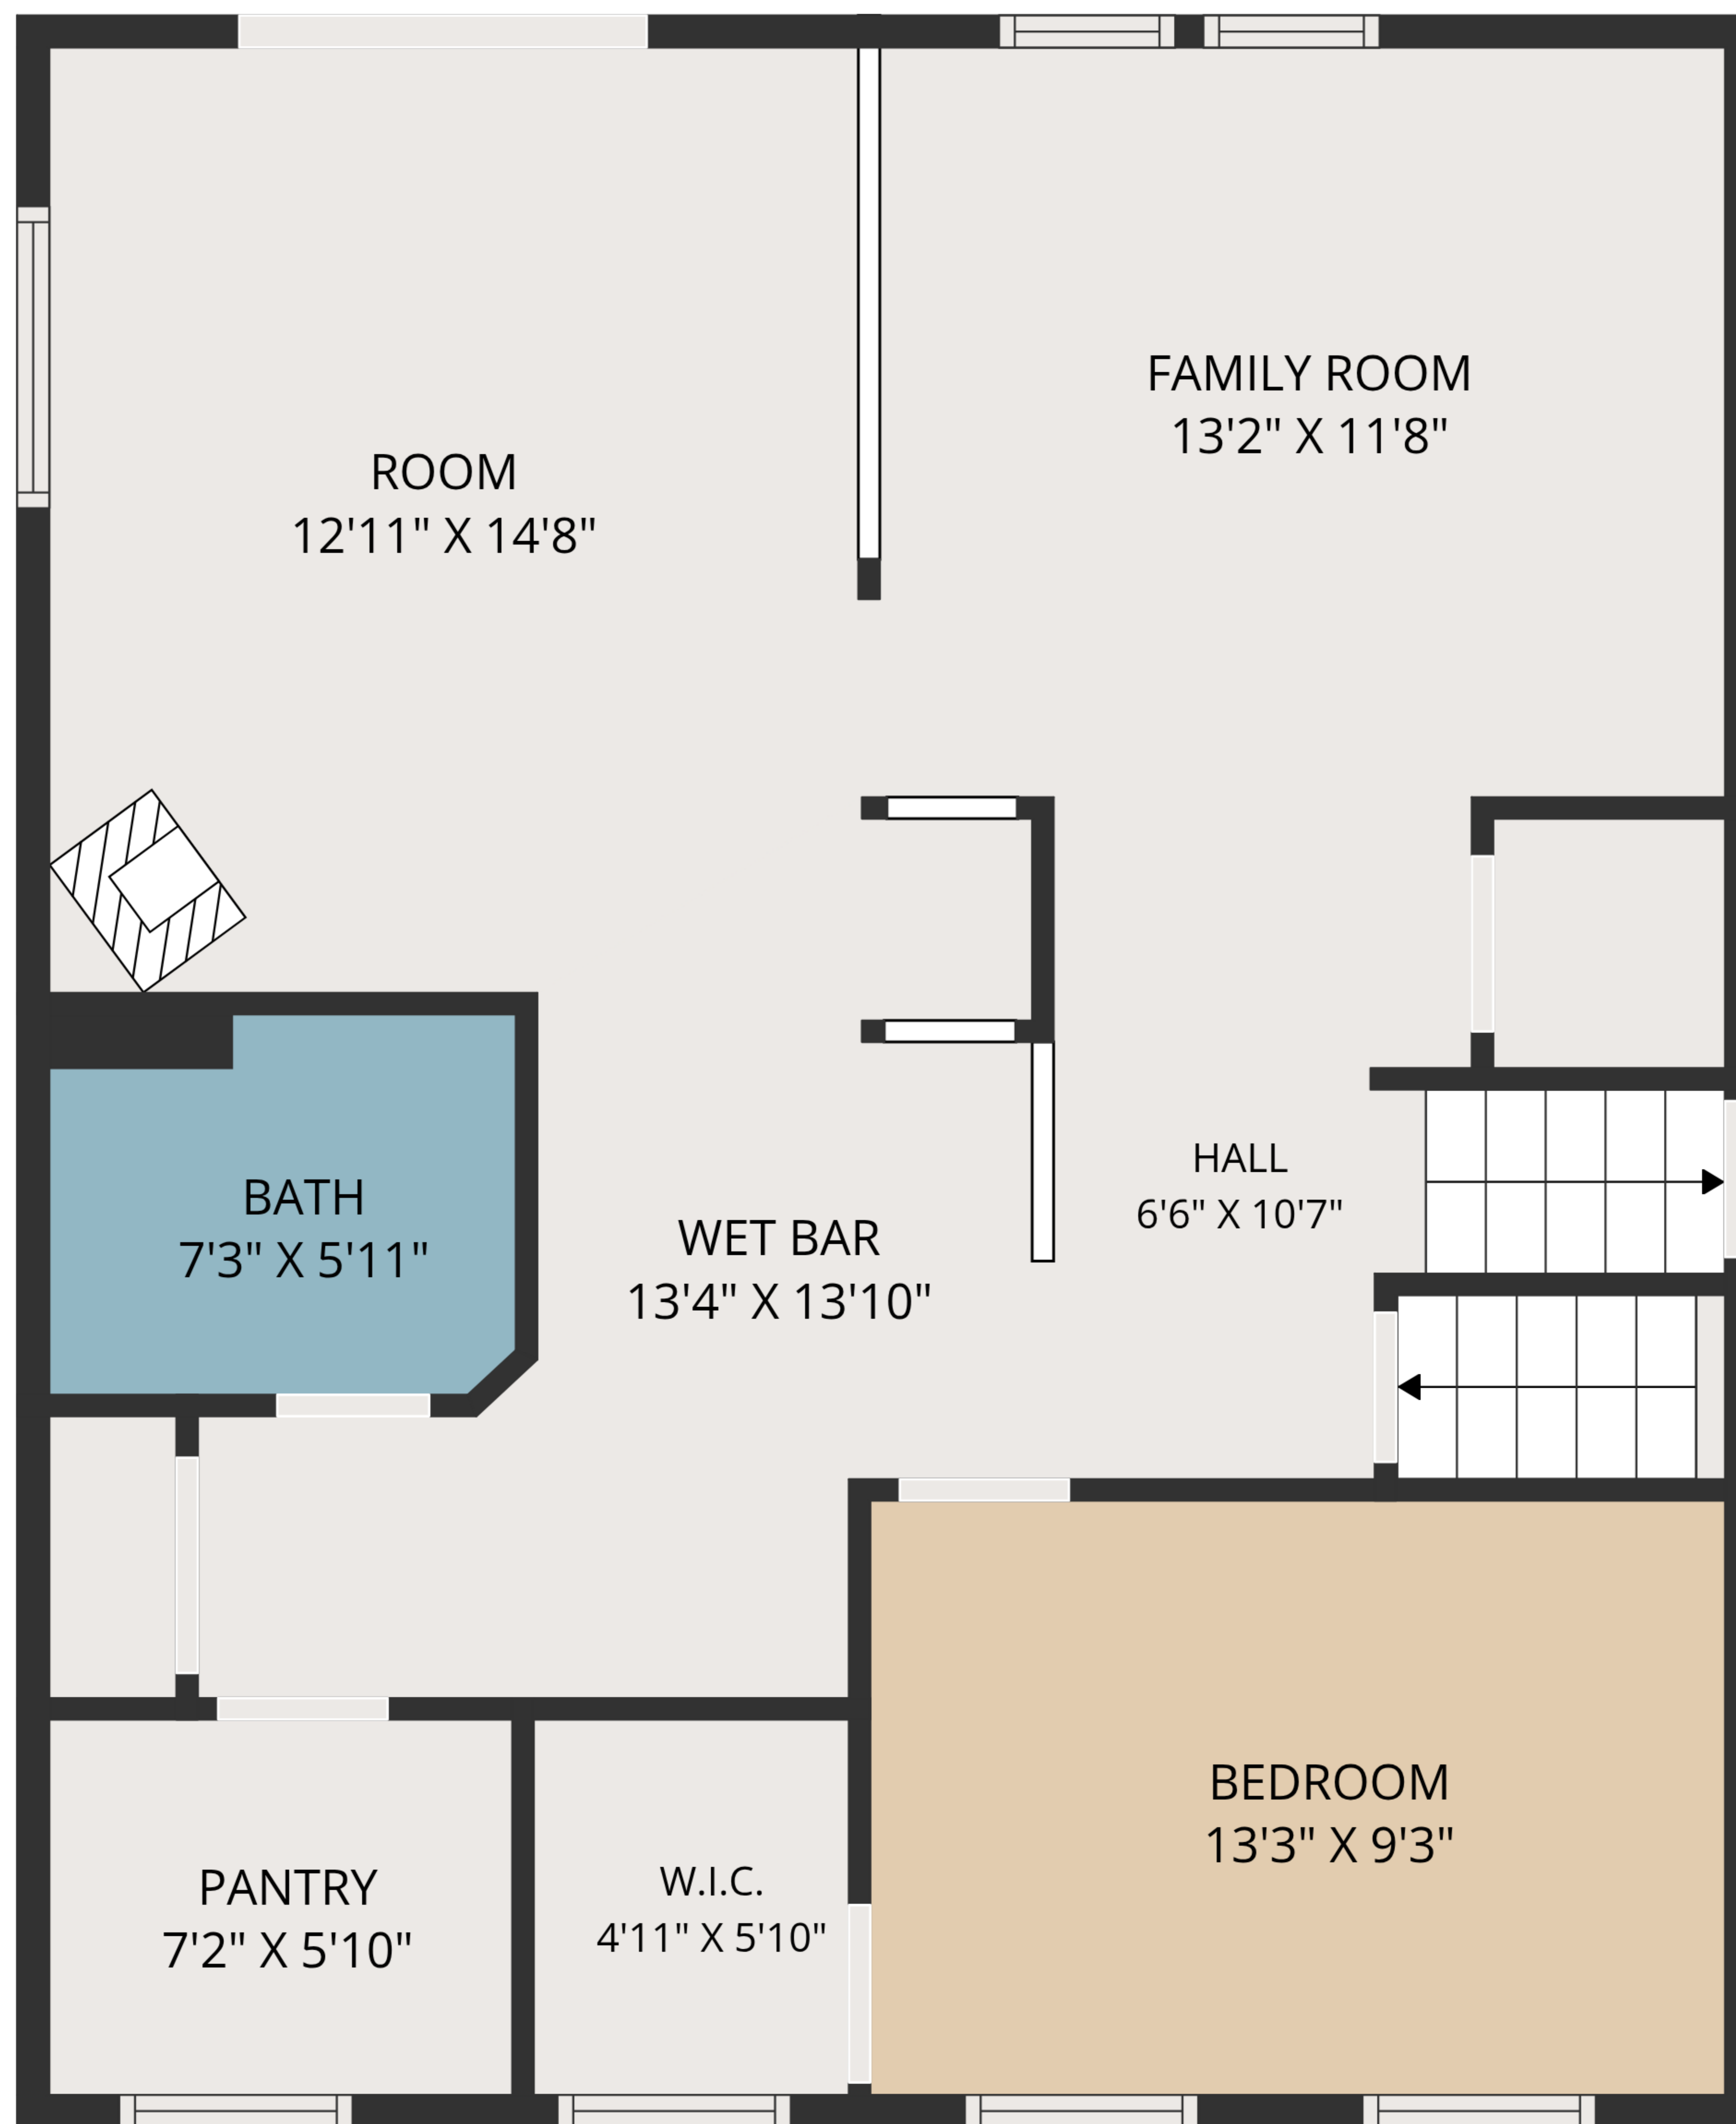

TOTAL: 2697 sq. ft

Basement: 0 sq. ft, 1st floor: 829 sq. ft, 2nd floor: 972 sq. ft, 3rd floor: 896 sq. ft
EXCLUDED AREAS: BASEMENT: 957 sq. ft, DECK: 408 sq. ft, GARAGE: 551 sq. ft,
WALLS: 299 sq. ft

TOTAL: 2697 sq. ft

Basement: 0 sq. ft, 1st floor: 829 sq. ft, 2nd floor: 972 sq. ft, 3rd floor: 896 sq. ft
 EXCLUDED AREAS: BASEMENT: 957 sq. ft, DECK: 408 sq. ft, GARAGE: 551 sq. ft,
 WALLS: 299 sq. ft

MEASUREMENTS ARE DEEMED HIGHLY RELIABLE BUT NOT GUARANTEED.

TOTAL: 2697 sq. ft

Basement: 0 sq. ft, 1st floor: 829 sq. ft, 2nd floor: 972 sq. ft, 3rd floor: 896 sq. ft
 EXCLUDED AREAS: BASEMENT: 957 sq. ft, DECK: 408 sq. ft, GARAGE: 551 sq. ft,
 WALLS: 299 sq. ft

MEASUREMENTS ARE DEEMED HIGHLY RELIABLE BUT NOT GUARANTEED.

TOTAL: 2697 sq. ft

Basement: 0 sq. ft, 1st floor: 829 sq. ft, 2nd floor: 972 sq. ft, 3rd floor: 896 sq. ft
EXCLUDED AREAS: BASEMENT: 957 sq. ft, DECK: 408 sq. ft, GARAGE: 551 sq. ft,
WALLS: 299 sq. ft