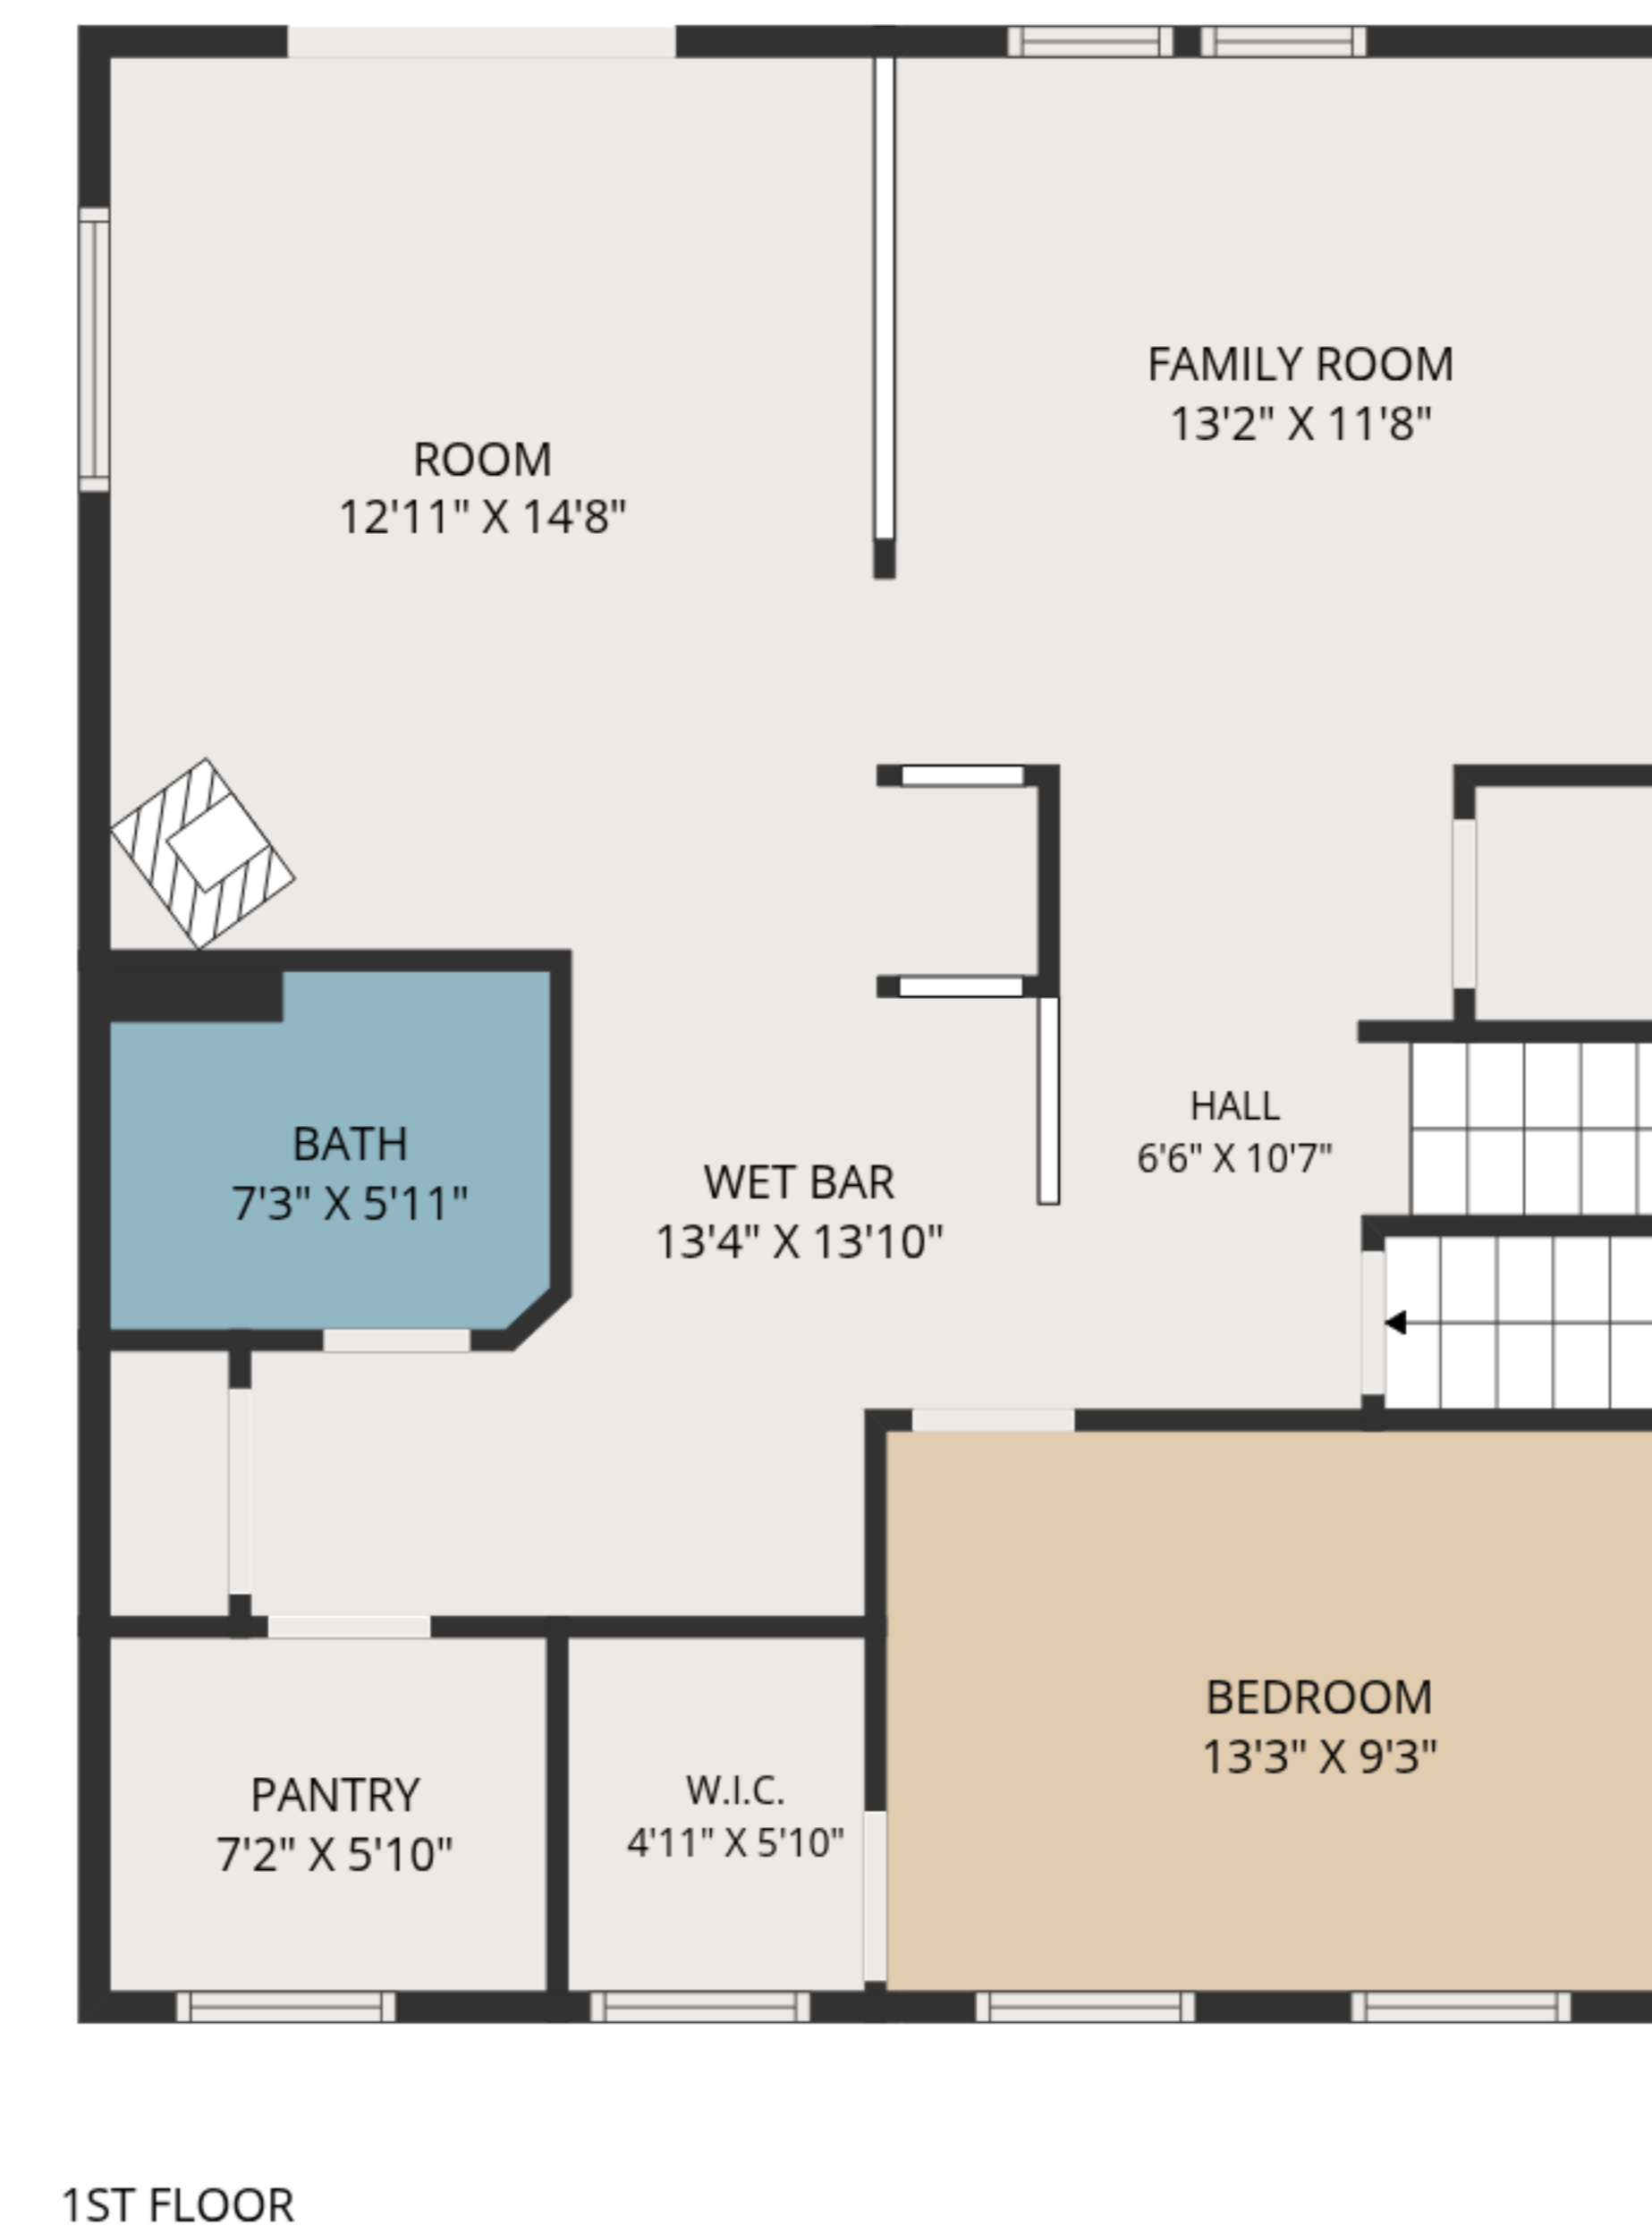

TOTAL: 2697 sq. ft
Basement: 0 sq. ft, 1st floor: 829 sq. ft, 2nd floor: 972 sq. ft, 3rd floor: 896 sq. ft
EXCLUDED AREAS: BASEMENT: 957 sq. ft, DECK: 408 sq. ft, GARAGE: 551 sq. ft,
WALLS: 299 sq. ft