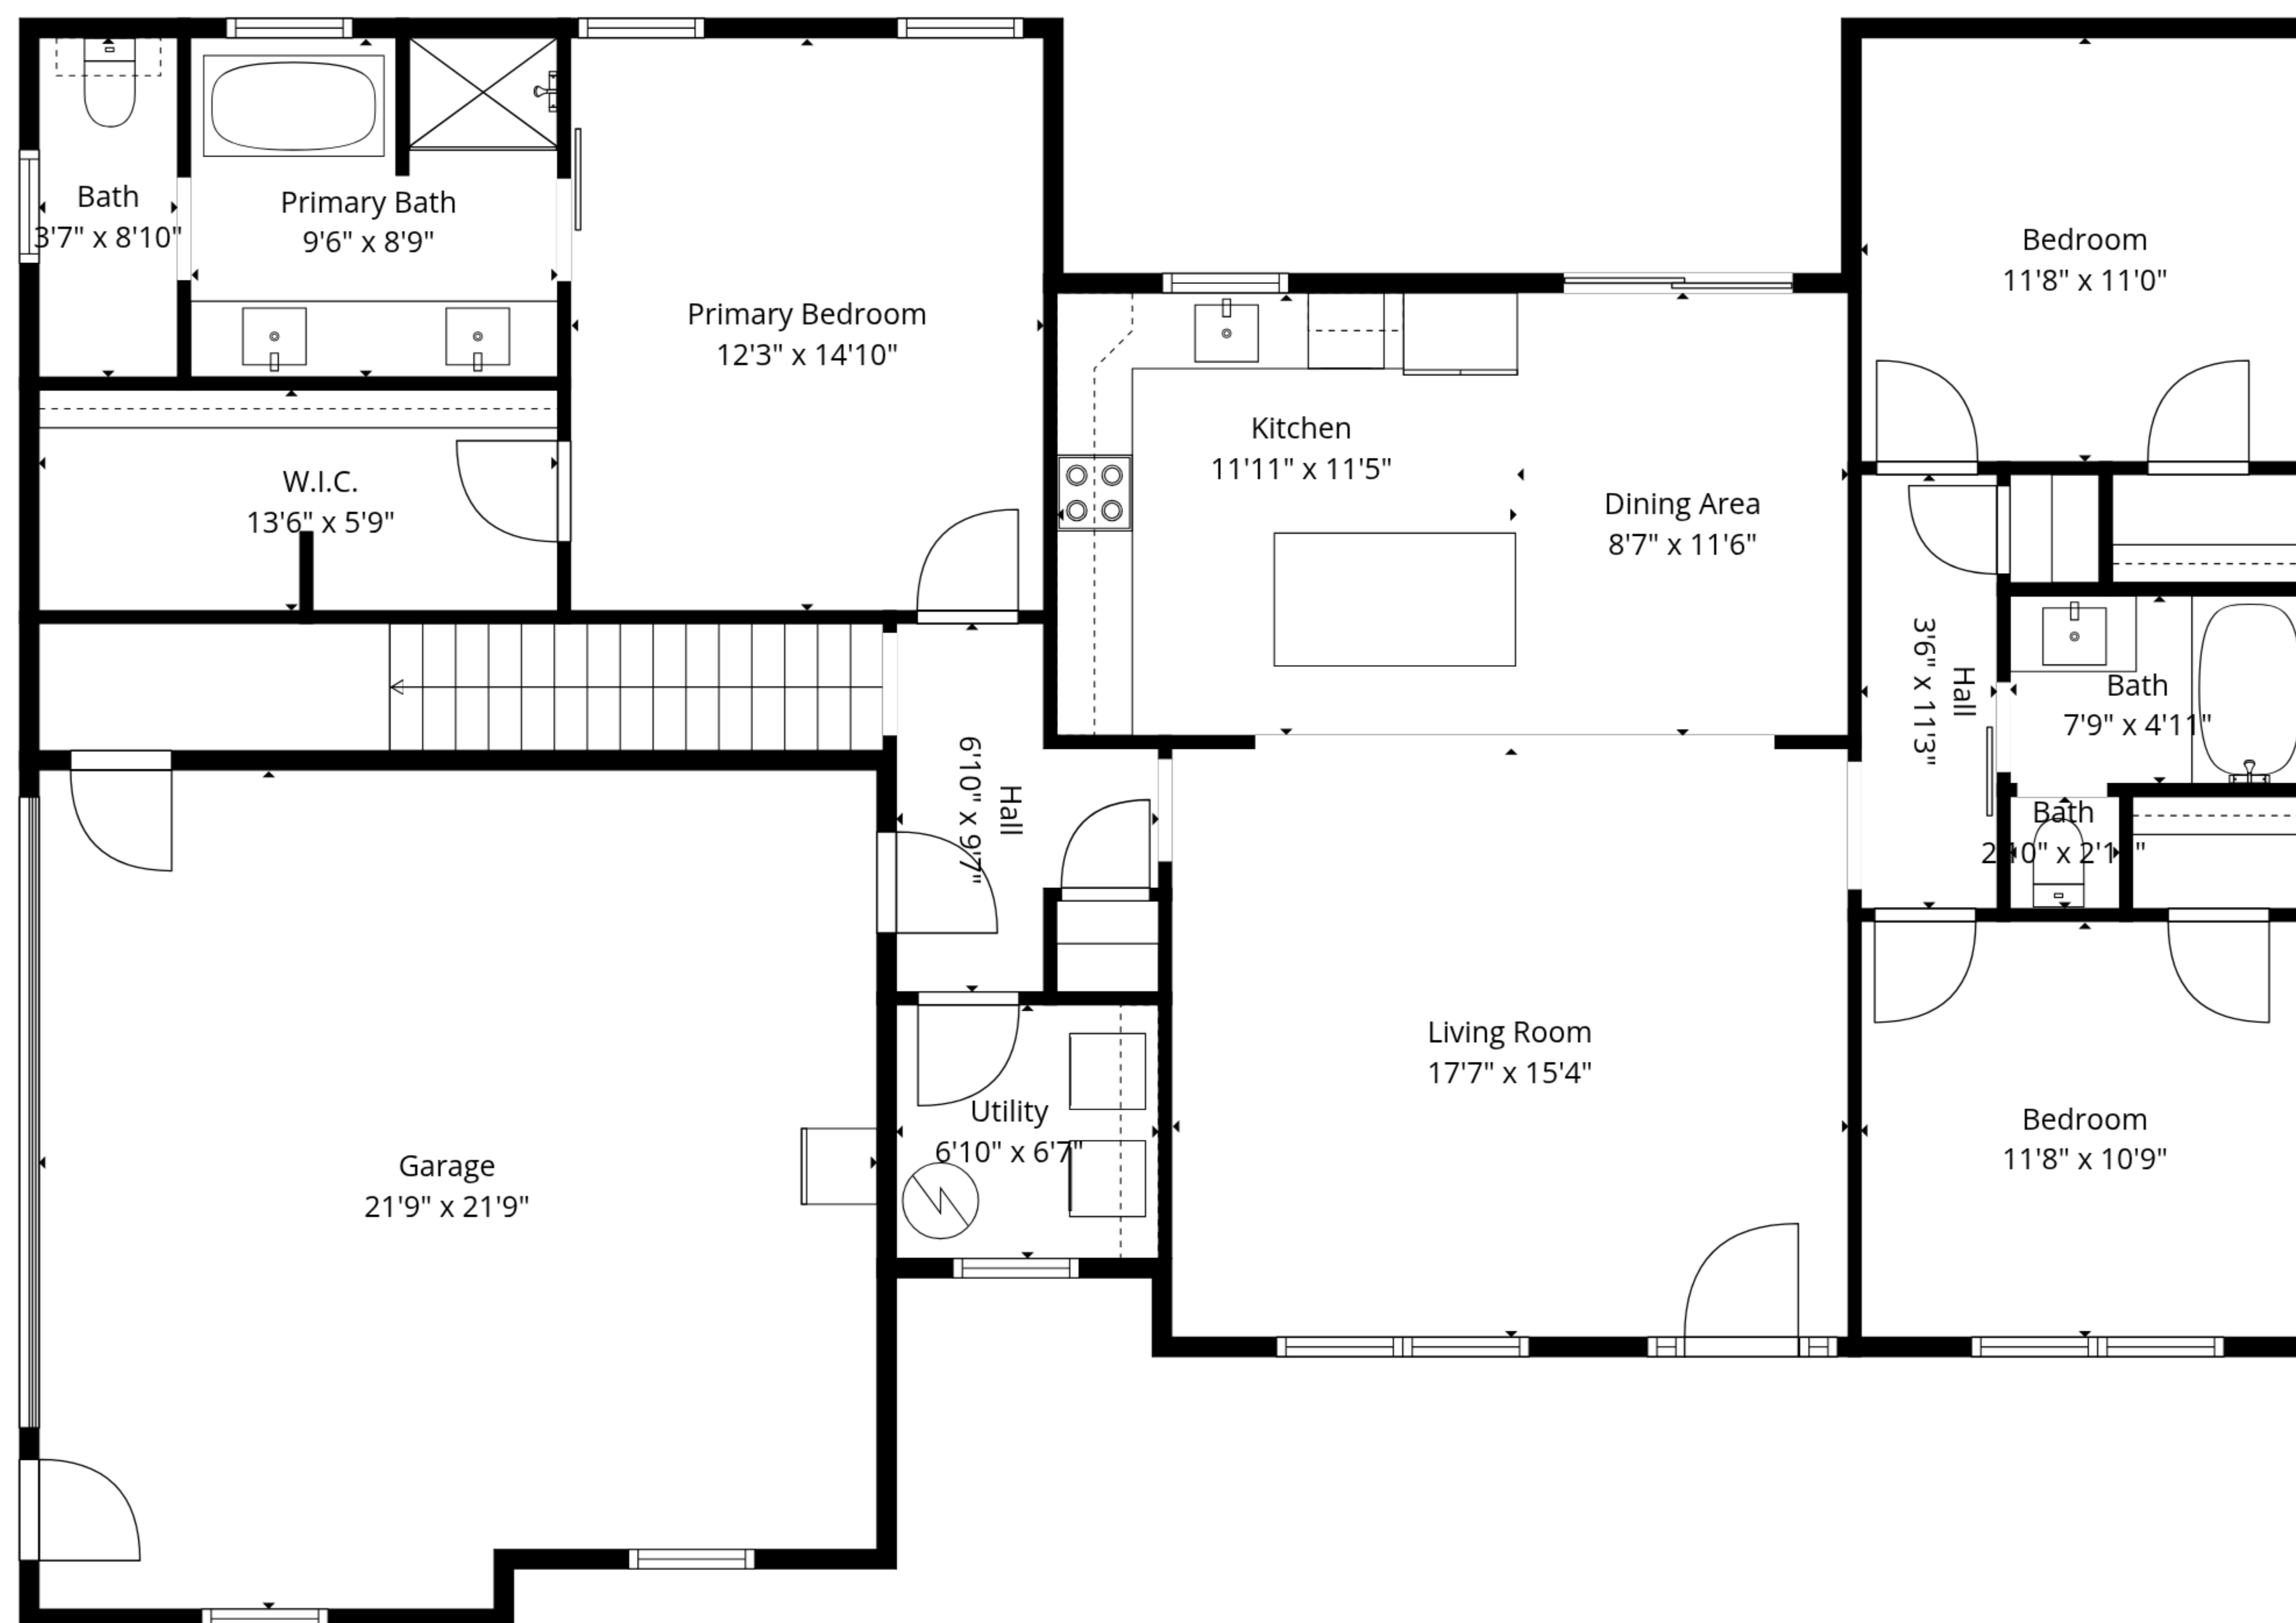

VILLA VIEWS

Sizes And Dimensions Are Approximate. Actual May Vary.

Room
12'10" x 25'7"

VILLA VIEWS

Sizes And Dimensions Are Approximate. Actual May Vary.

2nd Floor

1st Floor

VILLA VIEWS

Sizes And Dimensions Are Approximate. Actual May Vary.