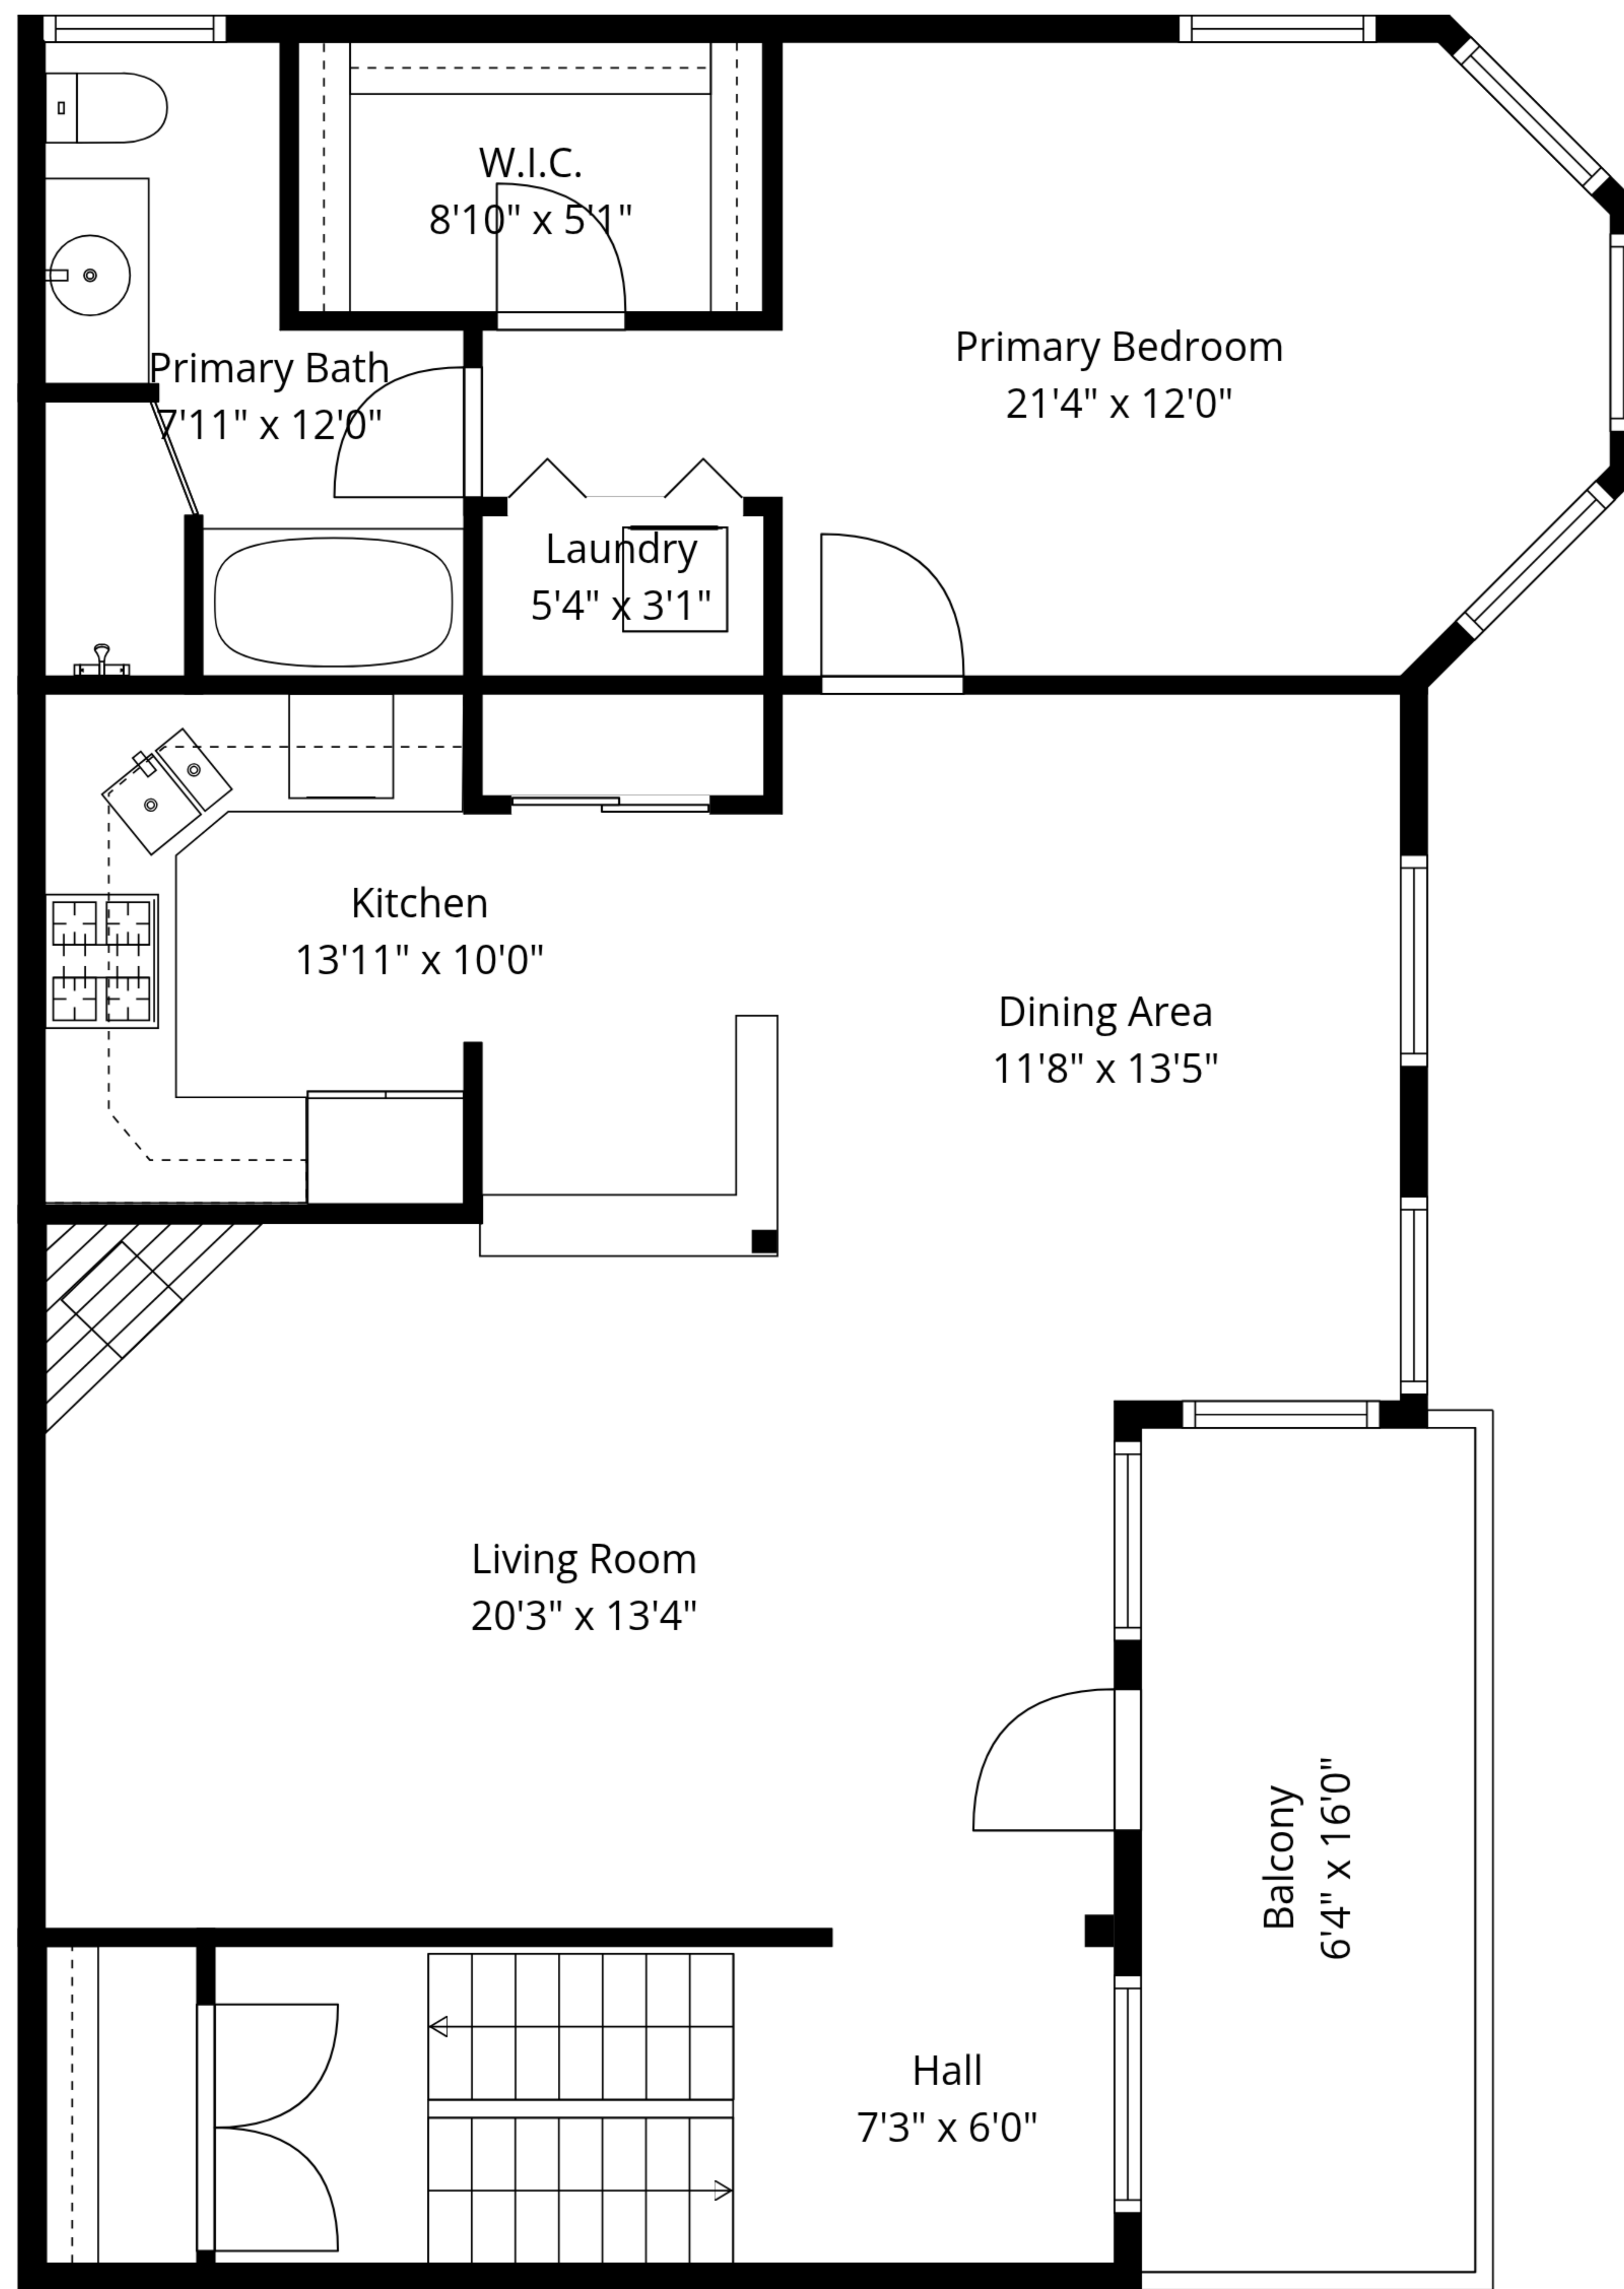

TOTAL: 1882 sq. ft

1ST FLOOR: 1024 sq. ft, 2ND FLOOR: 858 sq. ft

EXCLUDED AREAS: BALCONY: 101 sq. ft, OPEN TO BELOW: 53 sq. ft, WALLS: 111 sq. ft

Measurements Are Approximate - Deemed Highly Reliable But Not Guaranteed

1st Floor

2nd Floor

TOTAL: 1882 sq. ft
 1ST FLOOR: 1024 sq. ft, 2ND FLOOR: 858 sq. ft
 EXCLUDED AREAS: BALCONY: 101 sq. ft, OPEN TO BELOW: 53 sq. ft, WALLS: 111 sq. ft

Measurements Are Approximate - Deemed Highly Reliable But Not Guaranteed