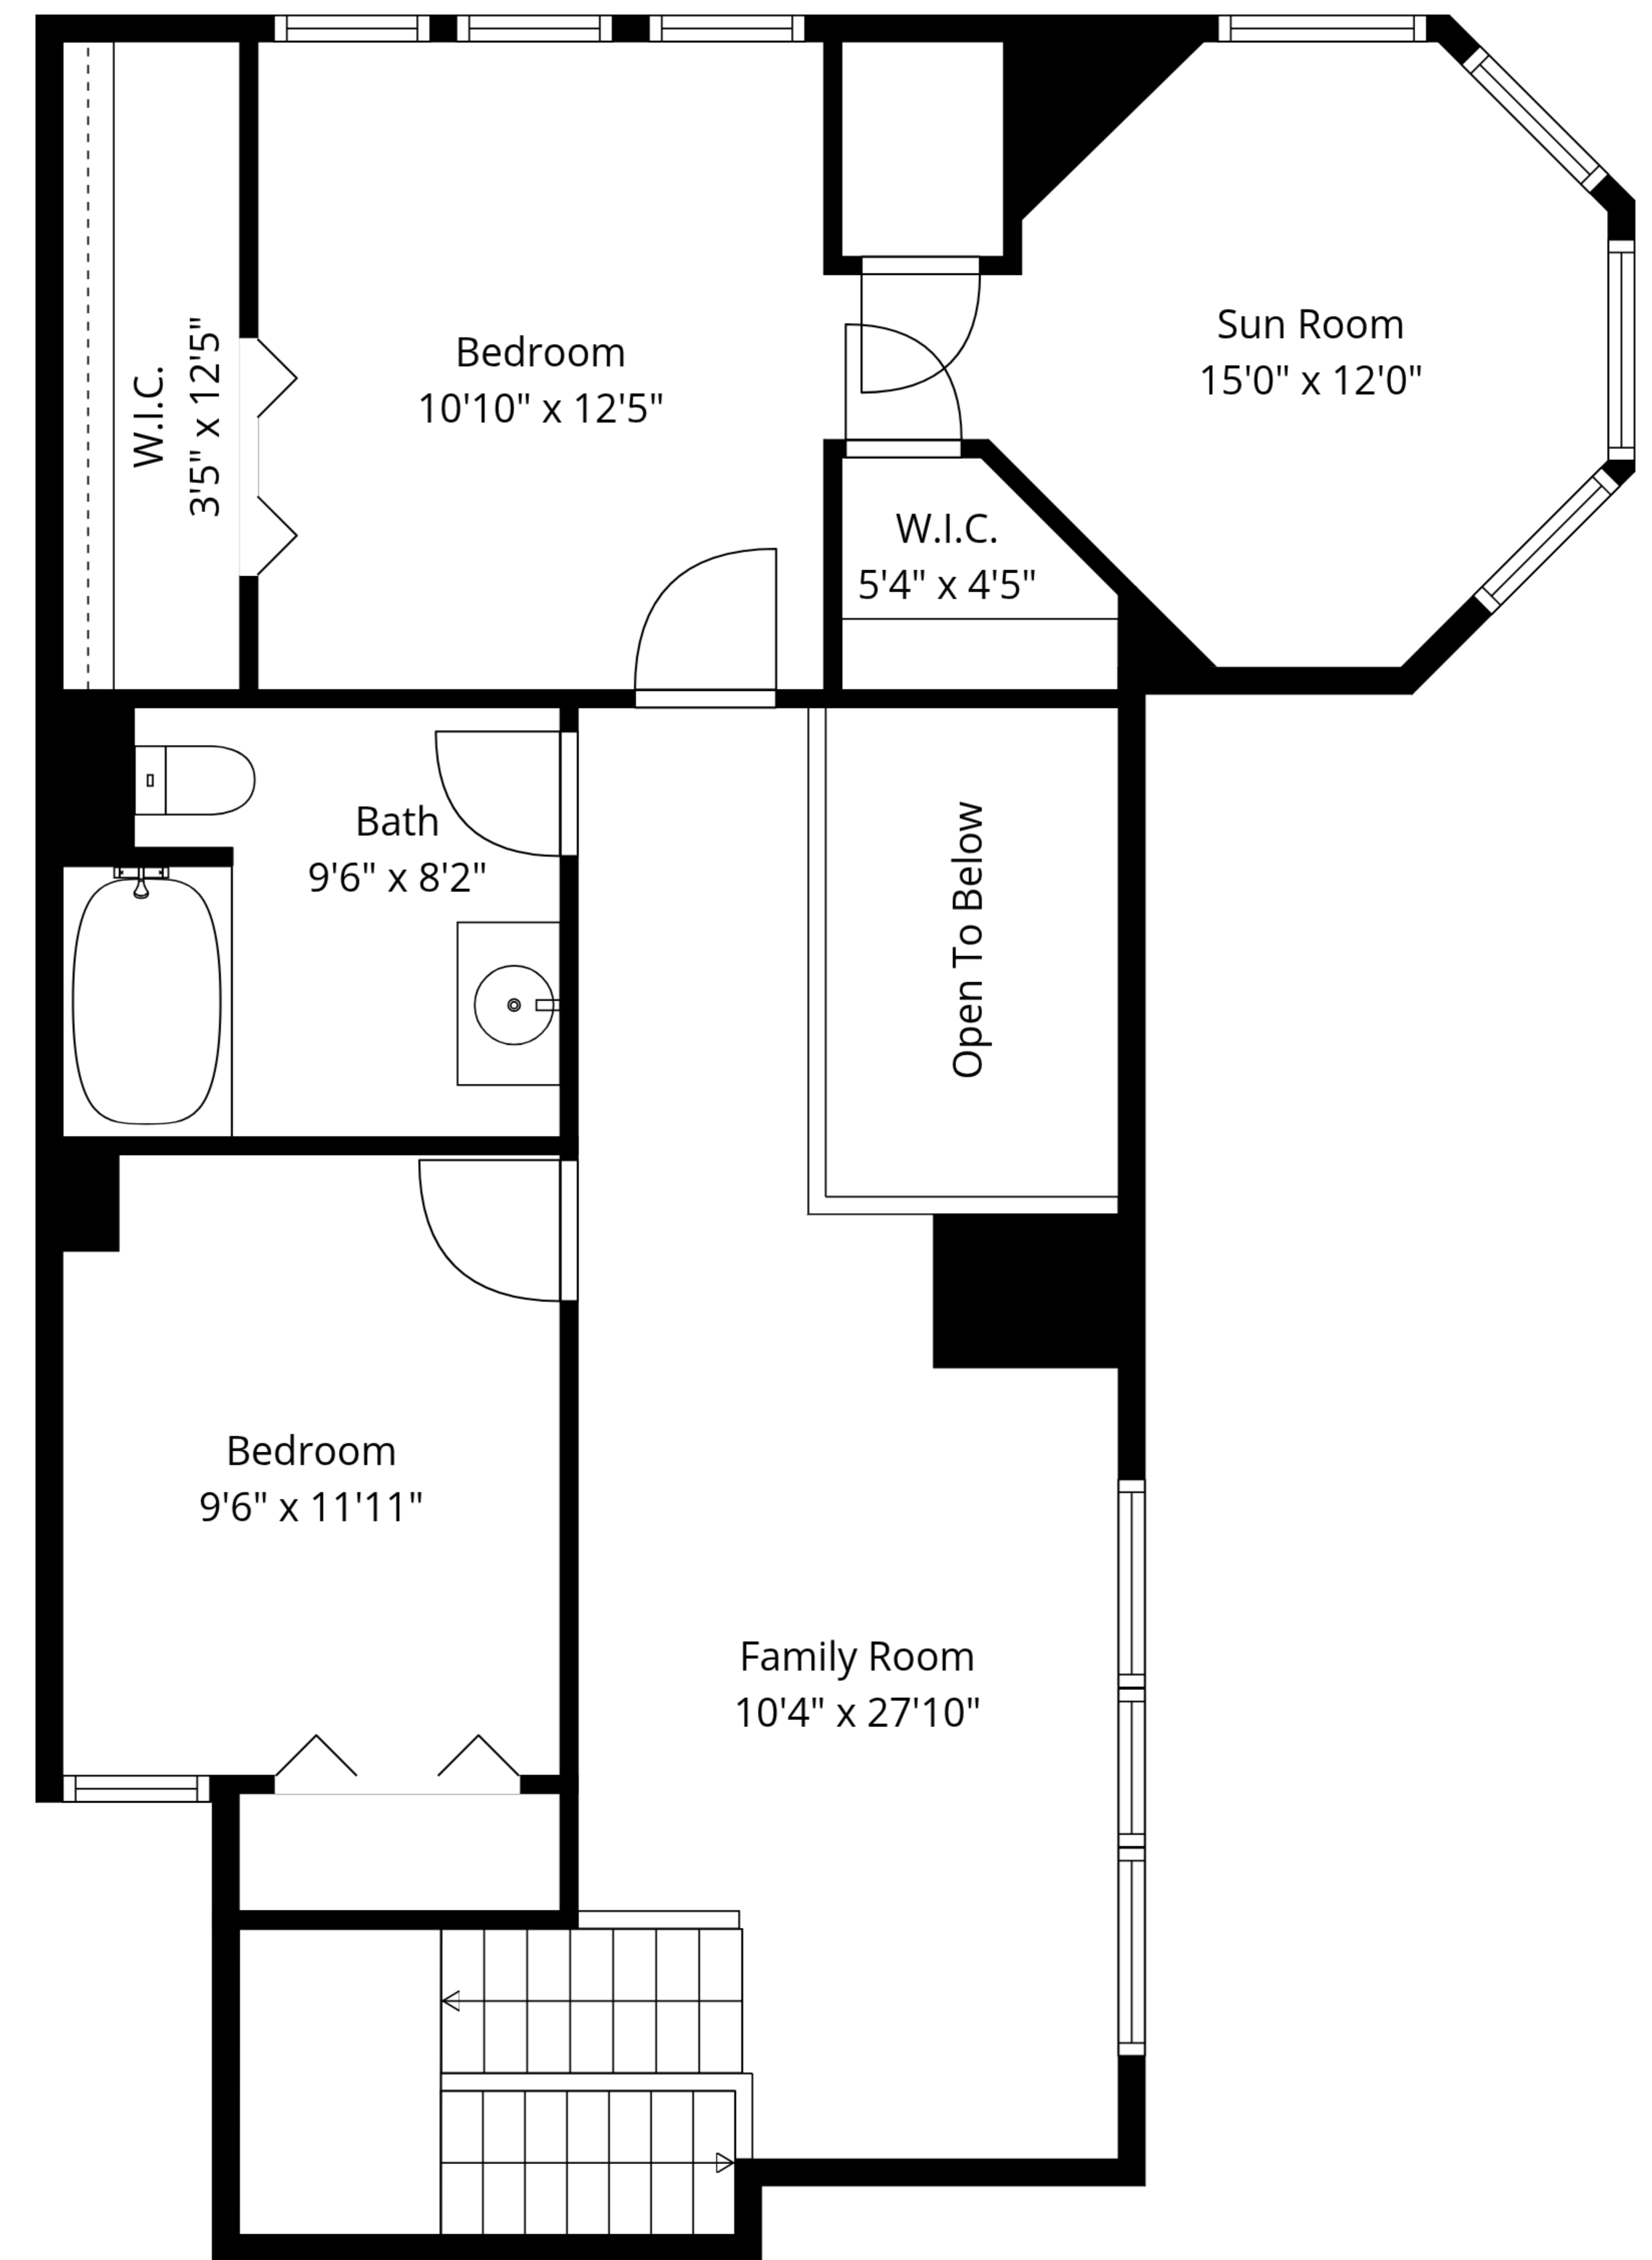

TOTAL: 1882 sq. ft

1ST FLOOR: 1024 sq. ft, 2ND FLOOR: 858 sq. ft

EXCLUDED AREAS: BALCONY: 101 sq. ft, OPEN TO BELOW: 53 sq. ft, WALLS: 111 sq. ft

Measurements Are Approximate - Deemed Highly Reliable But Not Guaranteed

1st Floor

2nd Floor

TOTAL: 1882 sq. ft
 1ST FLOOR: 1024 sq. ft, 2ND FLOOR: 858 sq. ft
 EXCLUDED AREAS: BALCONY: 101 sq. ft, OPEN TO BELOW: 53 sq. ft, WALLS: 111 sq. ft

Measurements Are Approximate - Deemed Highly Reliable But Not Guaranteed