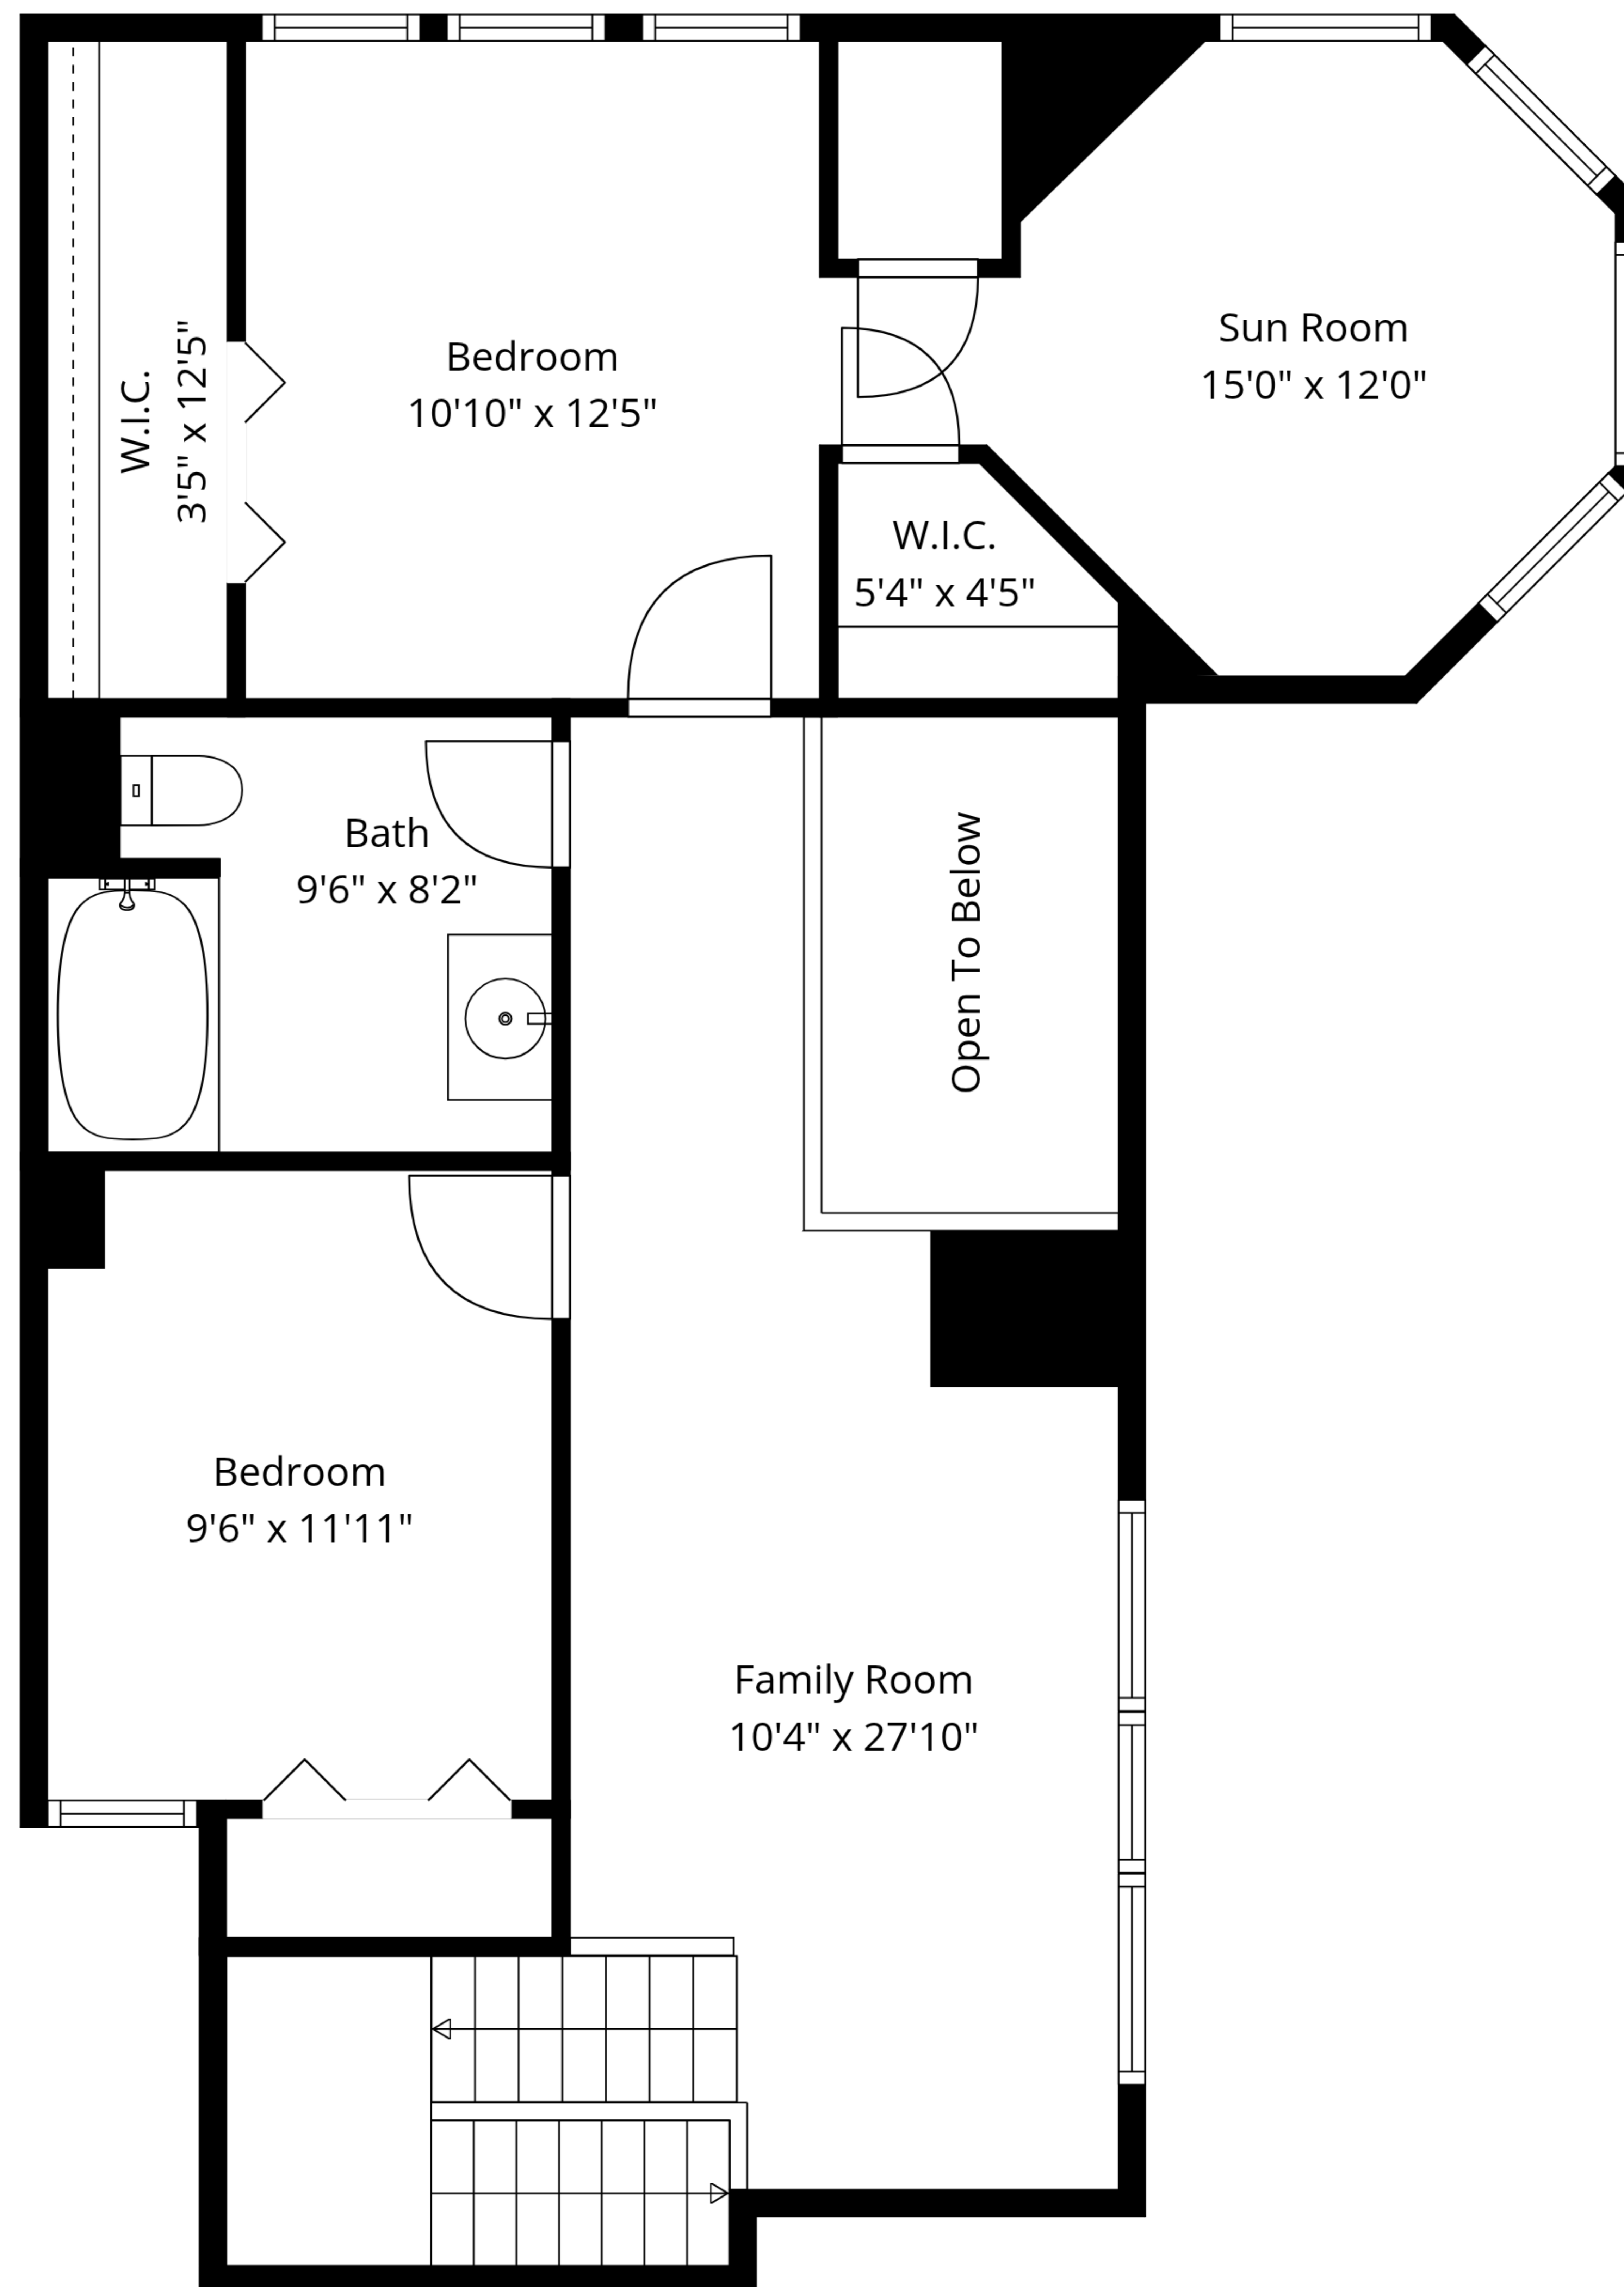

TOTAL: 1882 sq. ft

1ST FLOOR: 1024 sq. ft, 2ND FLOOR: 858 sq. ft

EXCLUDED AREAS: BALCONY: 101 sq. ft, OPEN TO BELOW: 53 sq. ft, WALLS: 111 sq. ft

Measurements Are Approximate - Deemed Highly Reliable But Not Guaranteed

1st Floor

2nd Floor

TOTAL: 1882 sq. ft
 1ST FLOOR: 1024 sq. ft, 2ND FLOOR: 858 sq. ft
 EXCLUDED AREAS: BALCONY: 101 sq. ft, OPEN TO BELOW: 53 sq. ft, WALLS: 111 sq. ft

Measurements Are Approximate - Deemed Highly Reliable But Not Guaranteed