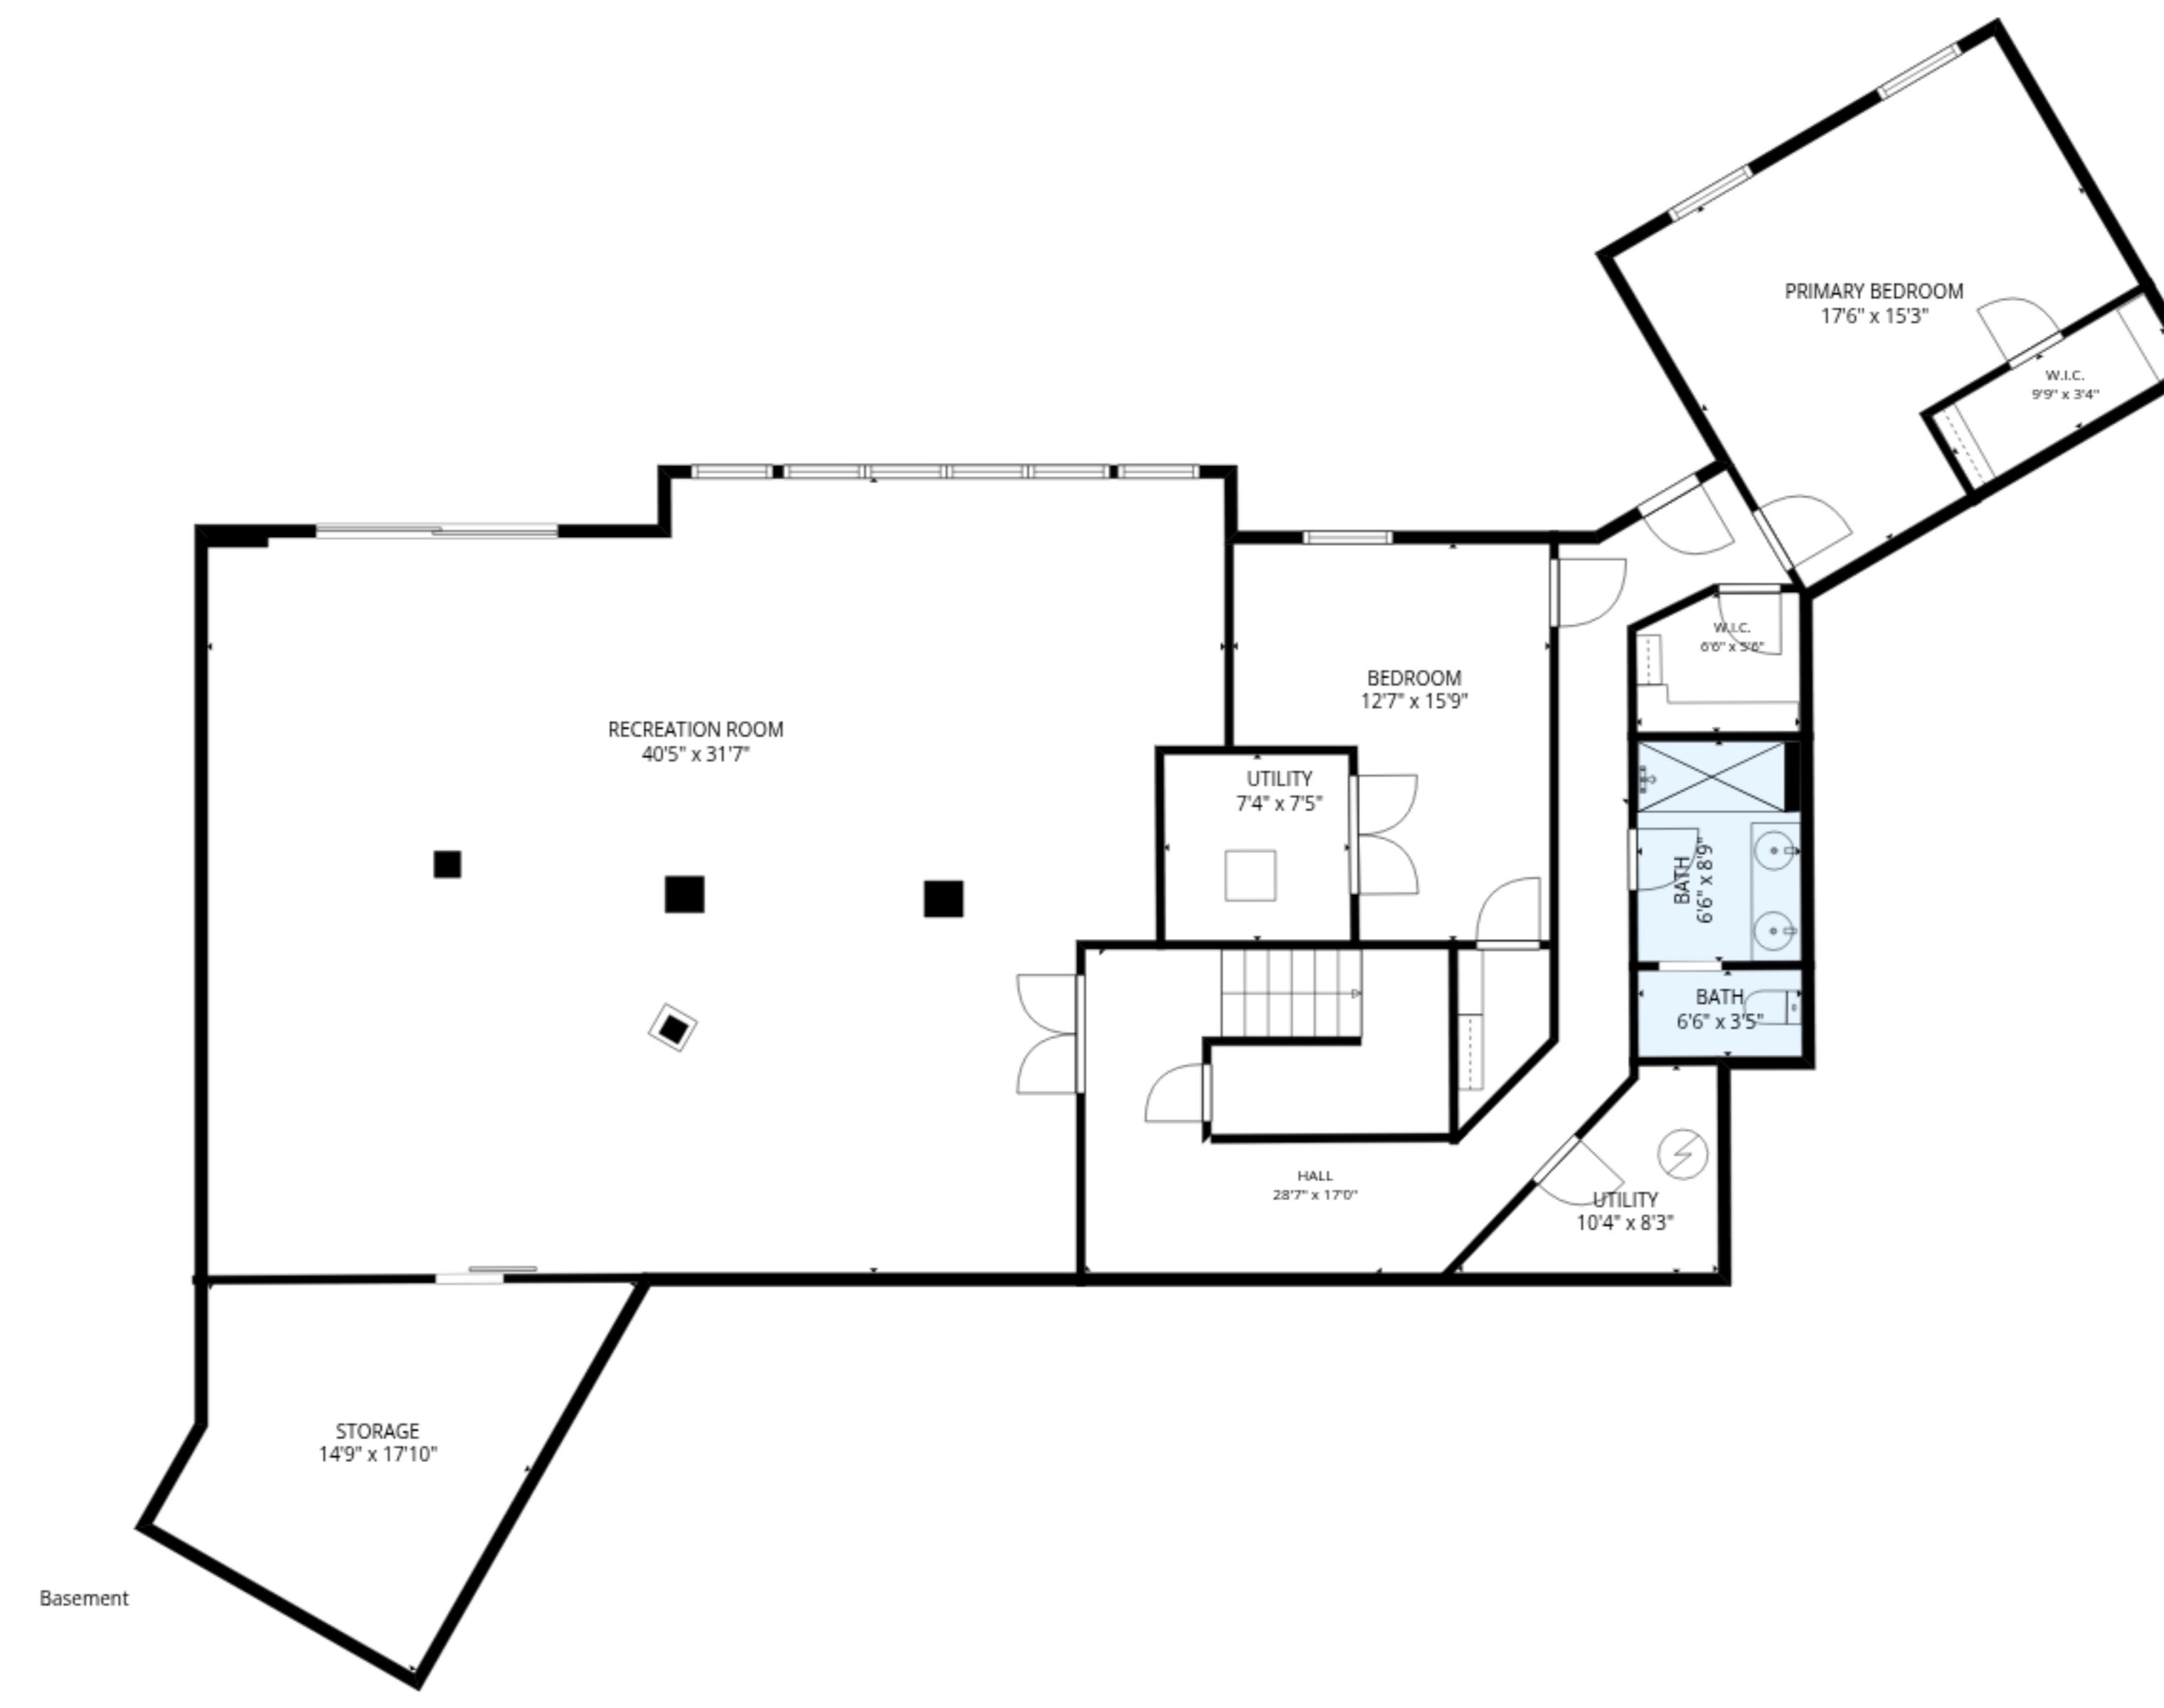

TOTAL: 4377 sq. ft

Basement: 2043 sq. ft, 1st floor: 2334 sq. ft

EXCLUDED AREAS: STORAGE: 182 sq. ft, UTILITY: 108 sq. ft, GARAGE: 830 sq. ft,
BALCONY: 751 sq. ft, WALLS: 324 sq. ft

MEASUREMENTS ARE DEEMED RELIABLE BUT ARE NOT GUARANTEED.