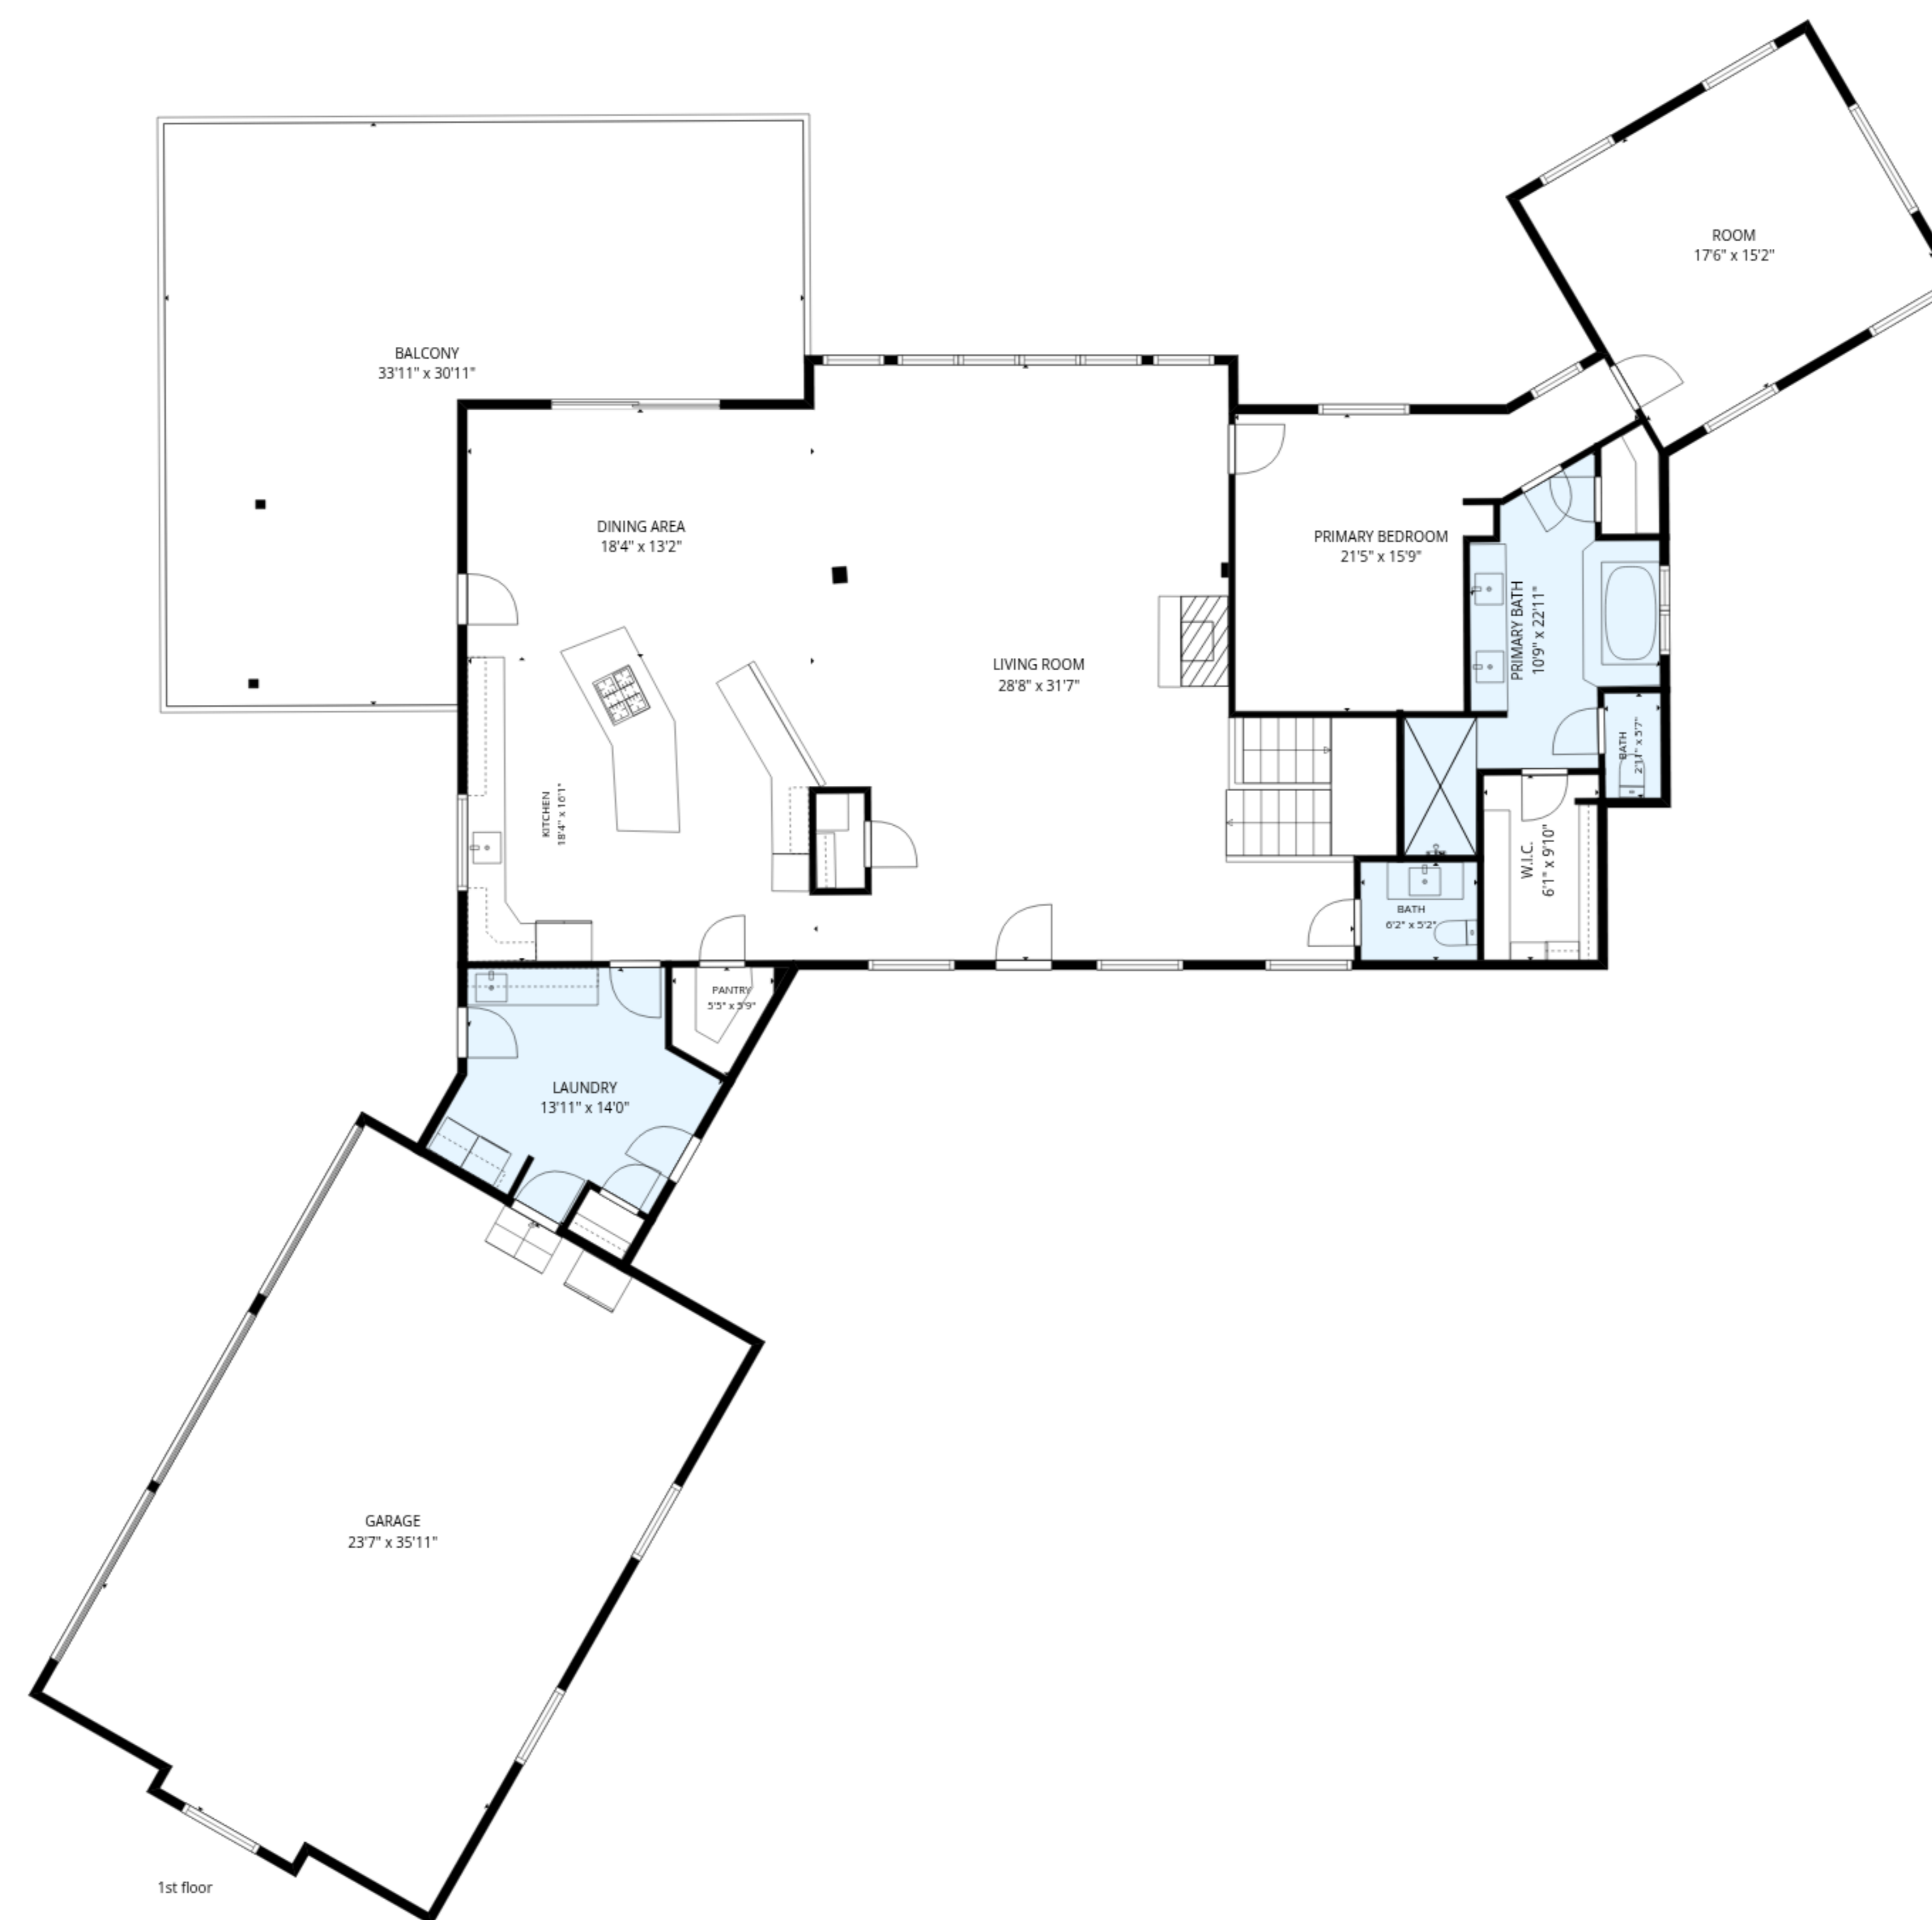

TOTAL: 4377 sq. ft

Basement: 2043 sq. ft, 1st floor: 2334 sq. ft

EXCLUDED AREAS: STORAGE: 182 sq. ft, UTILITY: 108 sq. ft, GARAGE: 830 sq. ft,
BALCONY: 751 sq. ft, WALLS: 324 sq. ft

MEASUREMENTS ARE DEEMED RELIABLE BUT ARE NOT GUARANTEED.