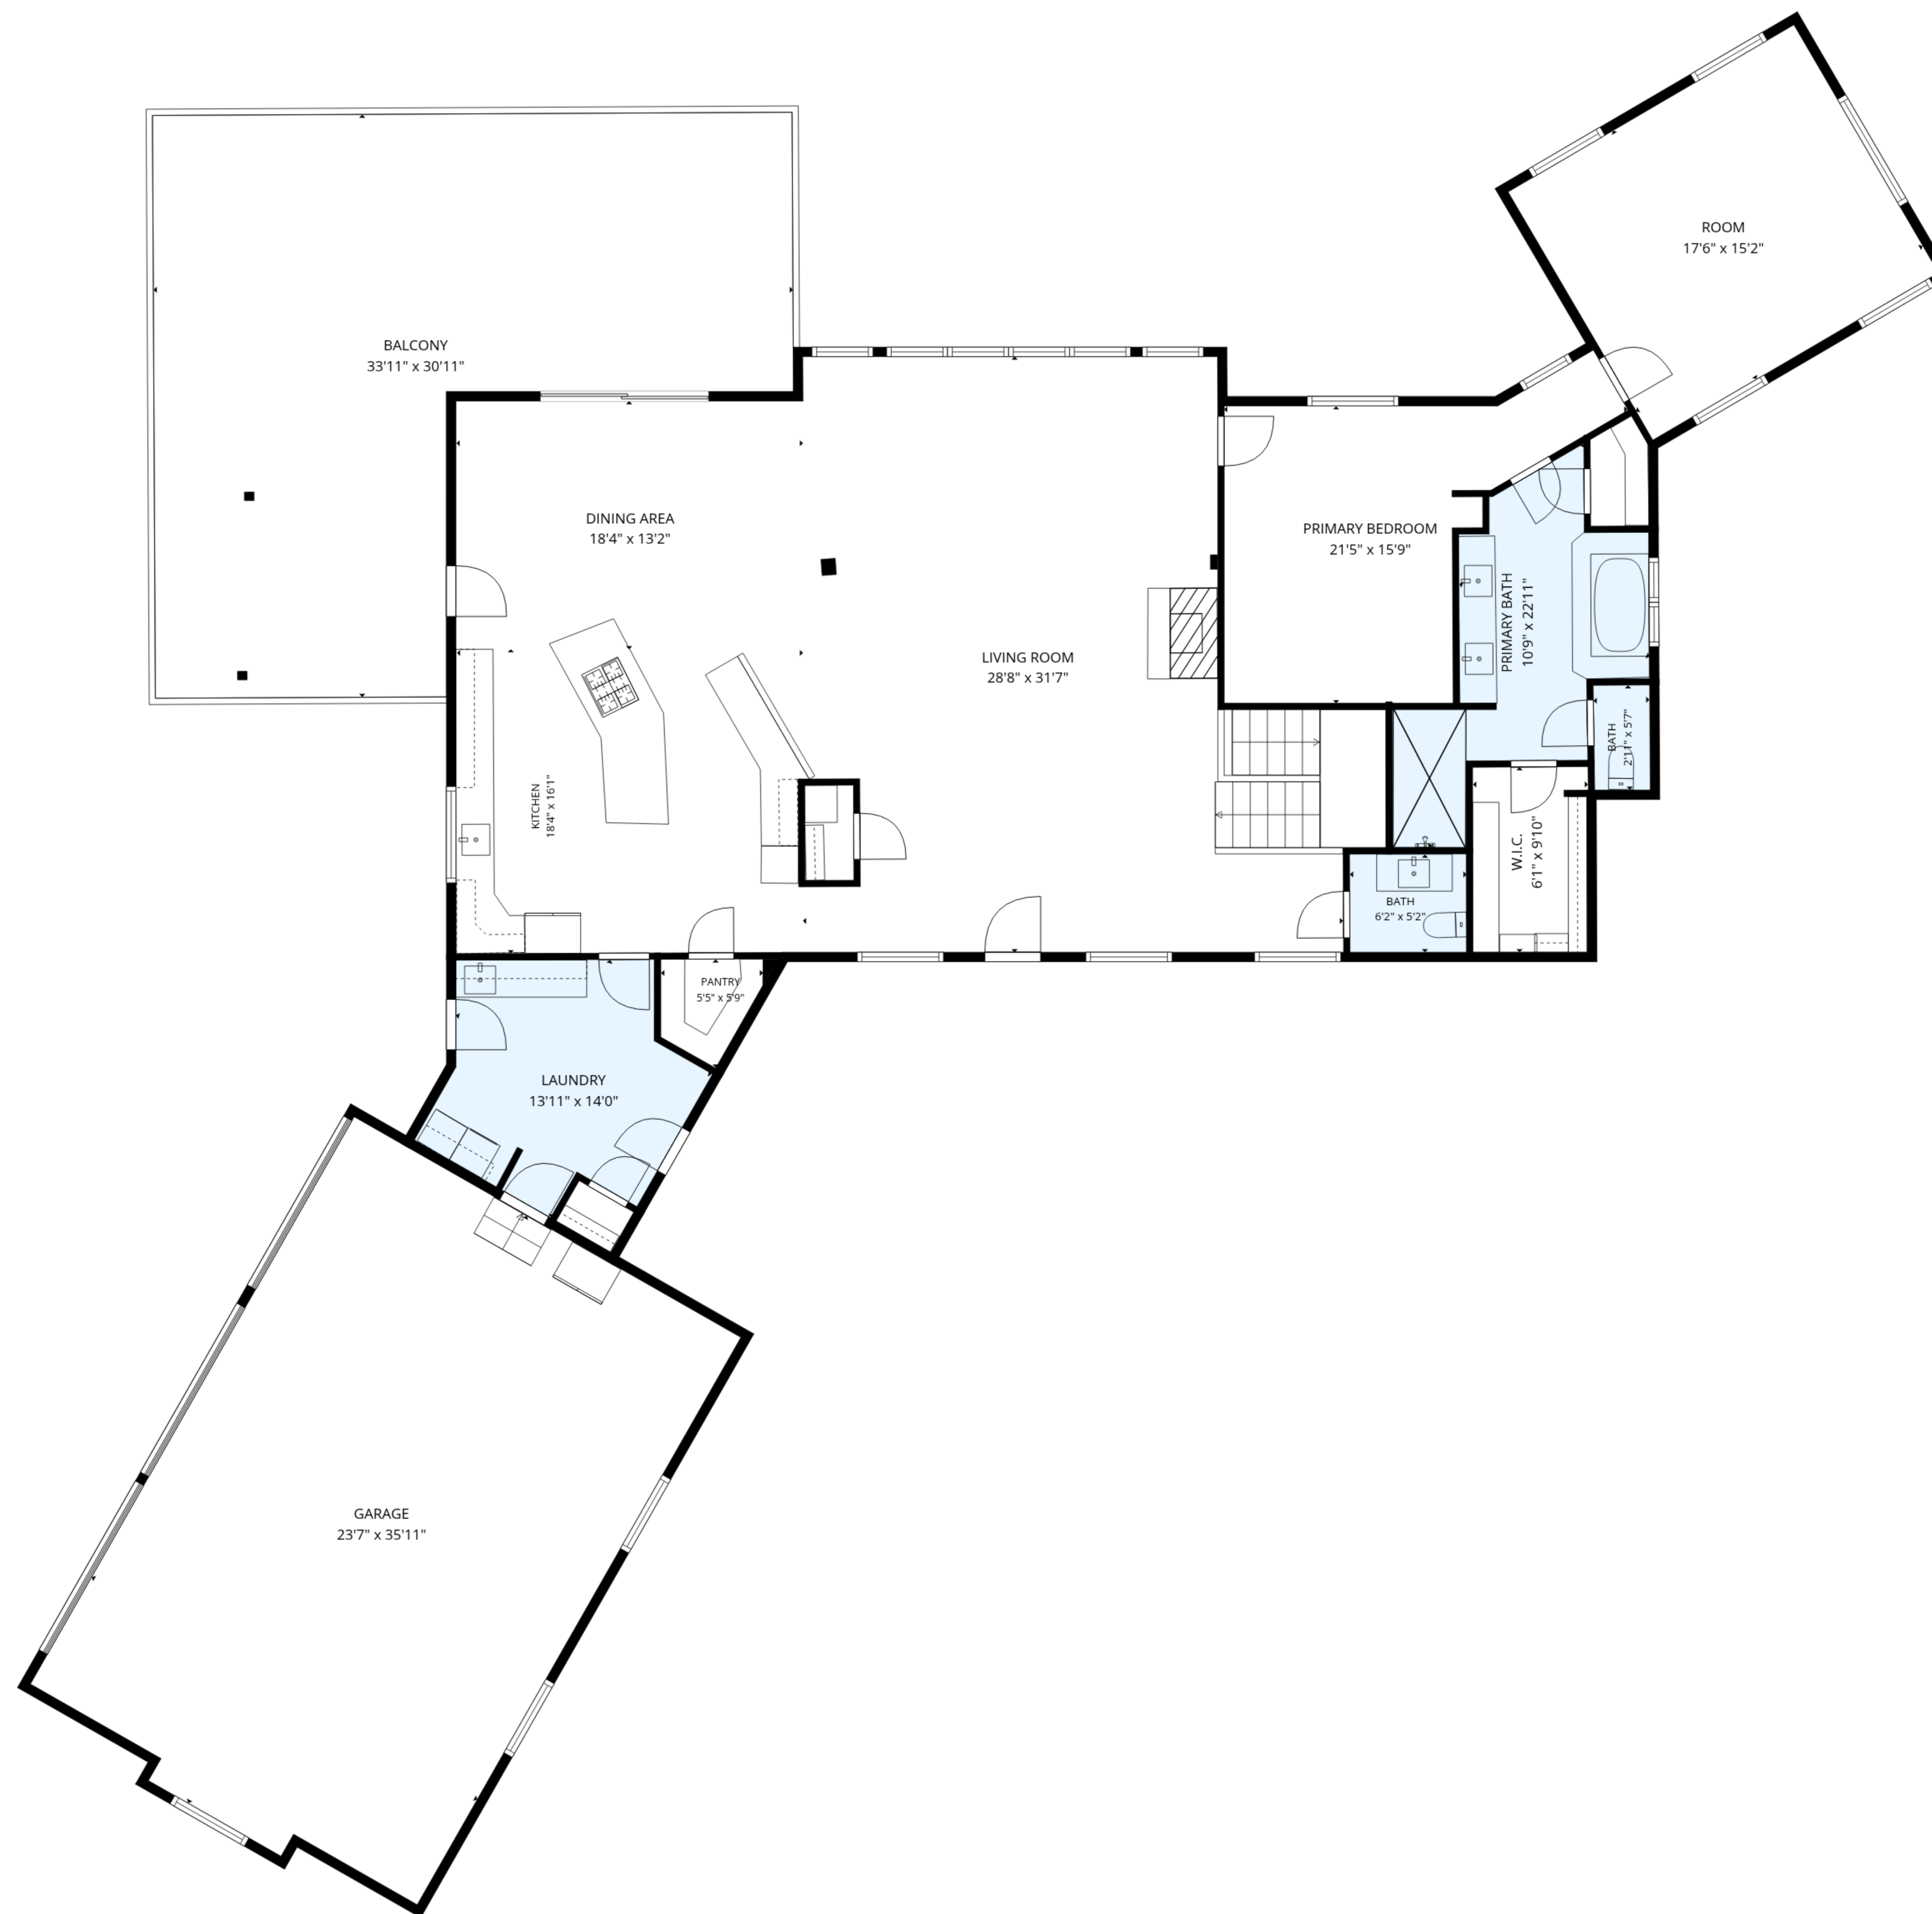

TOTAL: 4377 sq. ft

Basement: 2043 sq. ft, 1st floor: 2334 sq. ft

EXCLUDED AREAS: STORAGE: 182 sq. ft, UTILITY: 108 sq. ft, GARAGE: 830 sq. ft,
BALCONY: 751 sq. ft, WALLS: 324 sq. ft

MEASUREMENTS ARE DEEMED RELIABLE BUT ARE NOT GUARANTEED.