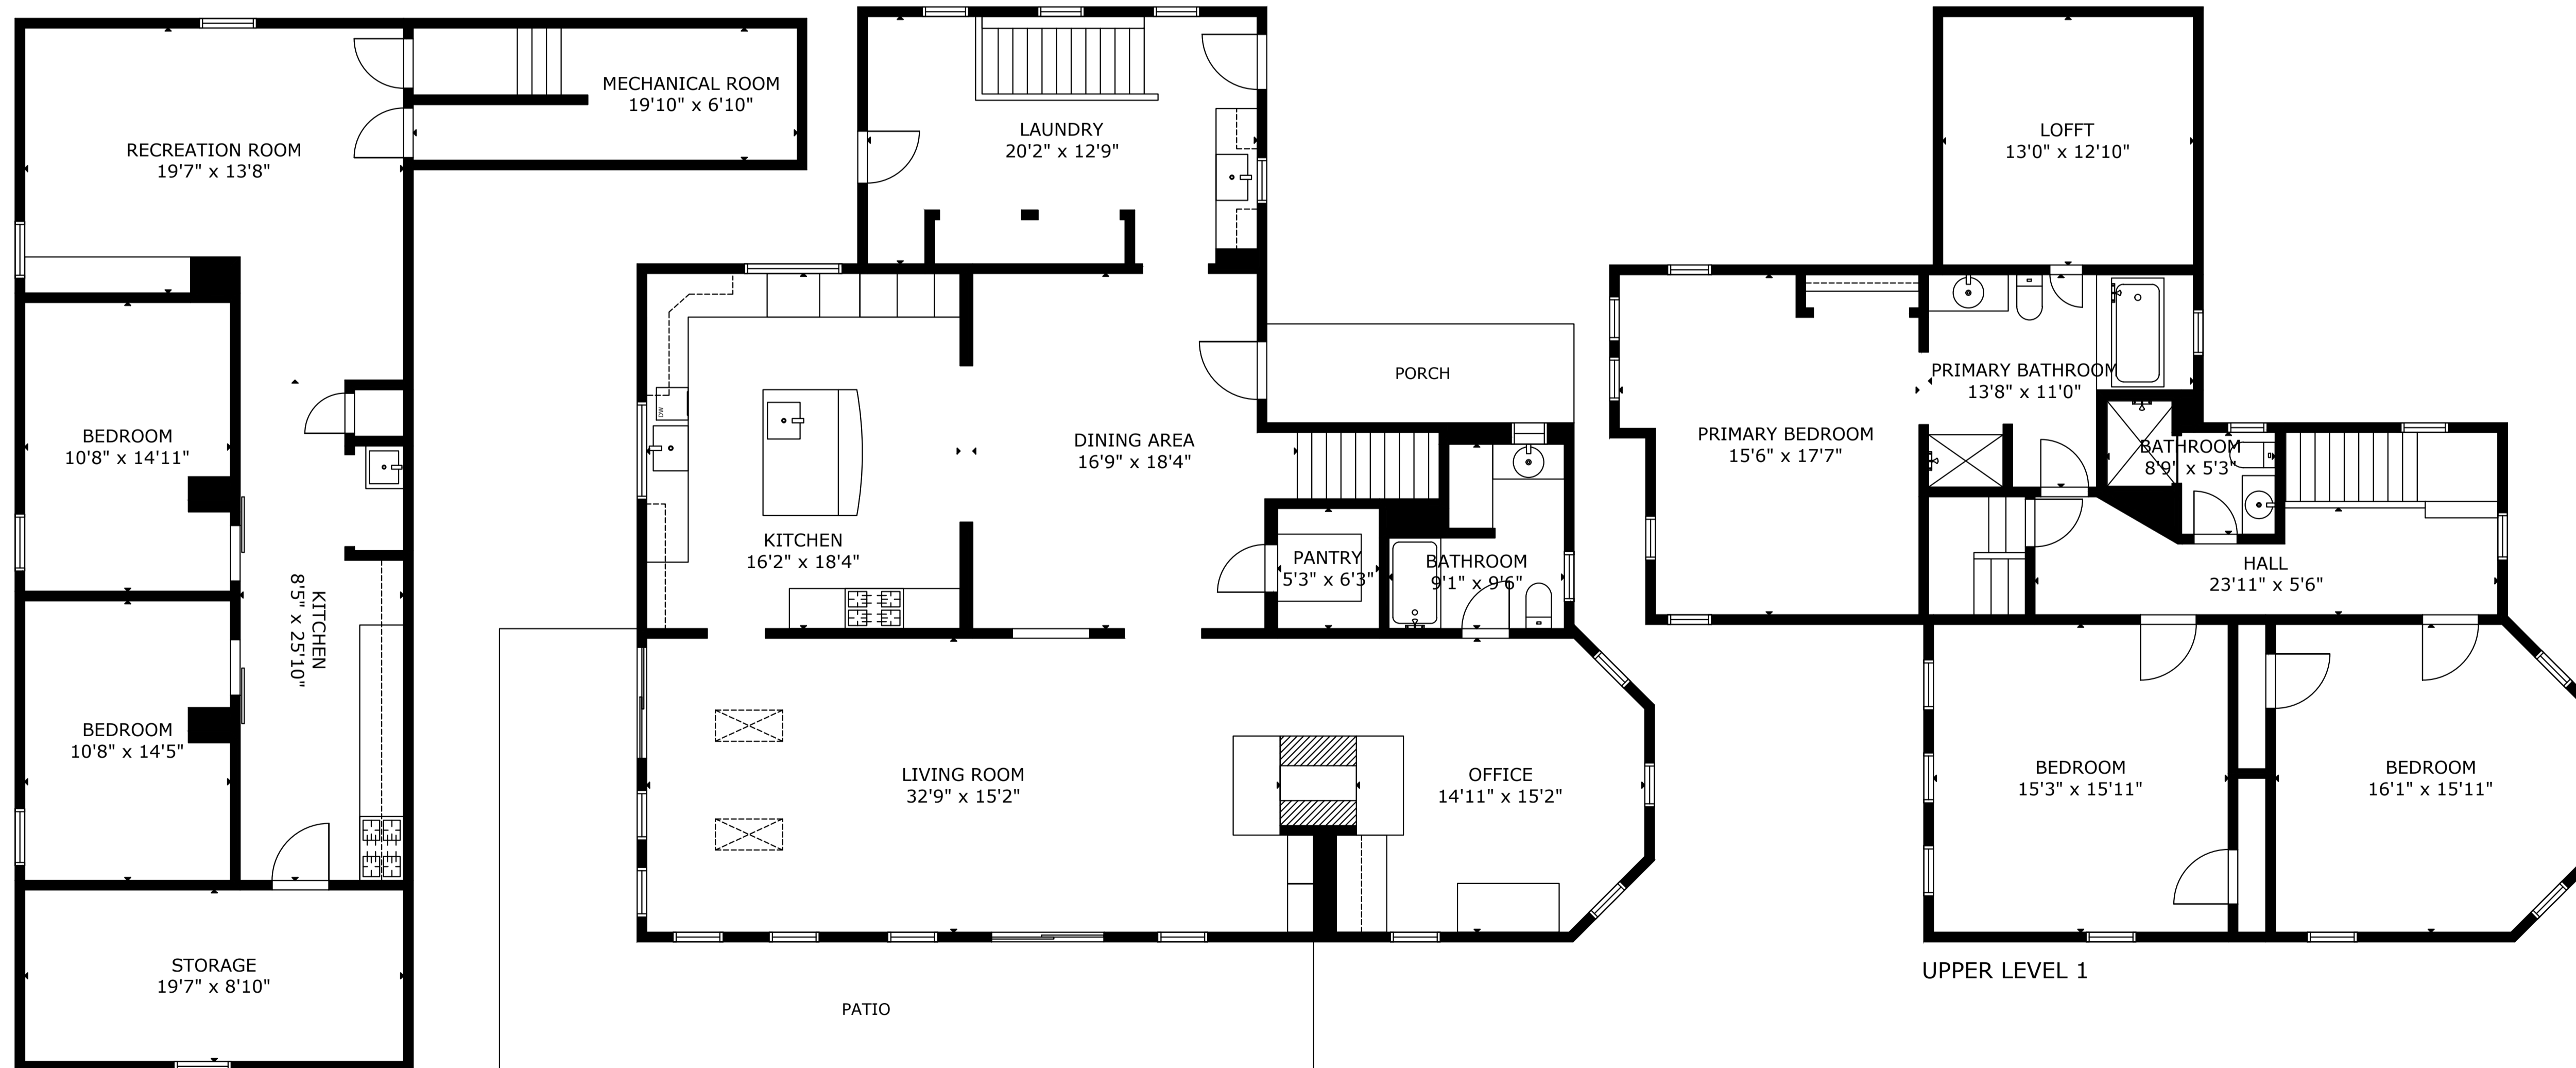

UPPER LEVEL 2

LOWER FLOOR

MAIN FLOOR

UPPER LEVEL 1

GROSS INTERNAL AREA

TOTAL: 5,099 sq ft

LOWER FLOOR: 1,185 sq ft, MAIN FLOOR: 1,797 sq ft

UPPER LEVEL 1: 1,359 sq ft, UPPER LEVEL 2: 758 sq ft

EXCLUDED AREAS: GARAGE: 2,585 sq ft

SIZE AND DIMENSIONS ARE APPROXIMATE, ACTUAL MAY VARY