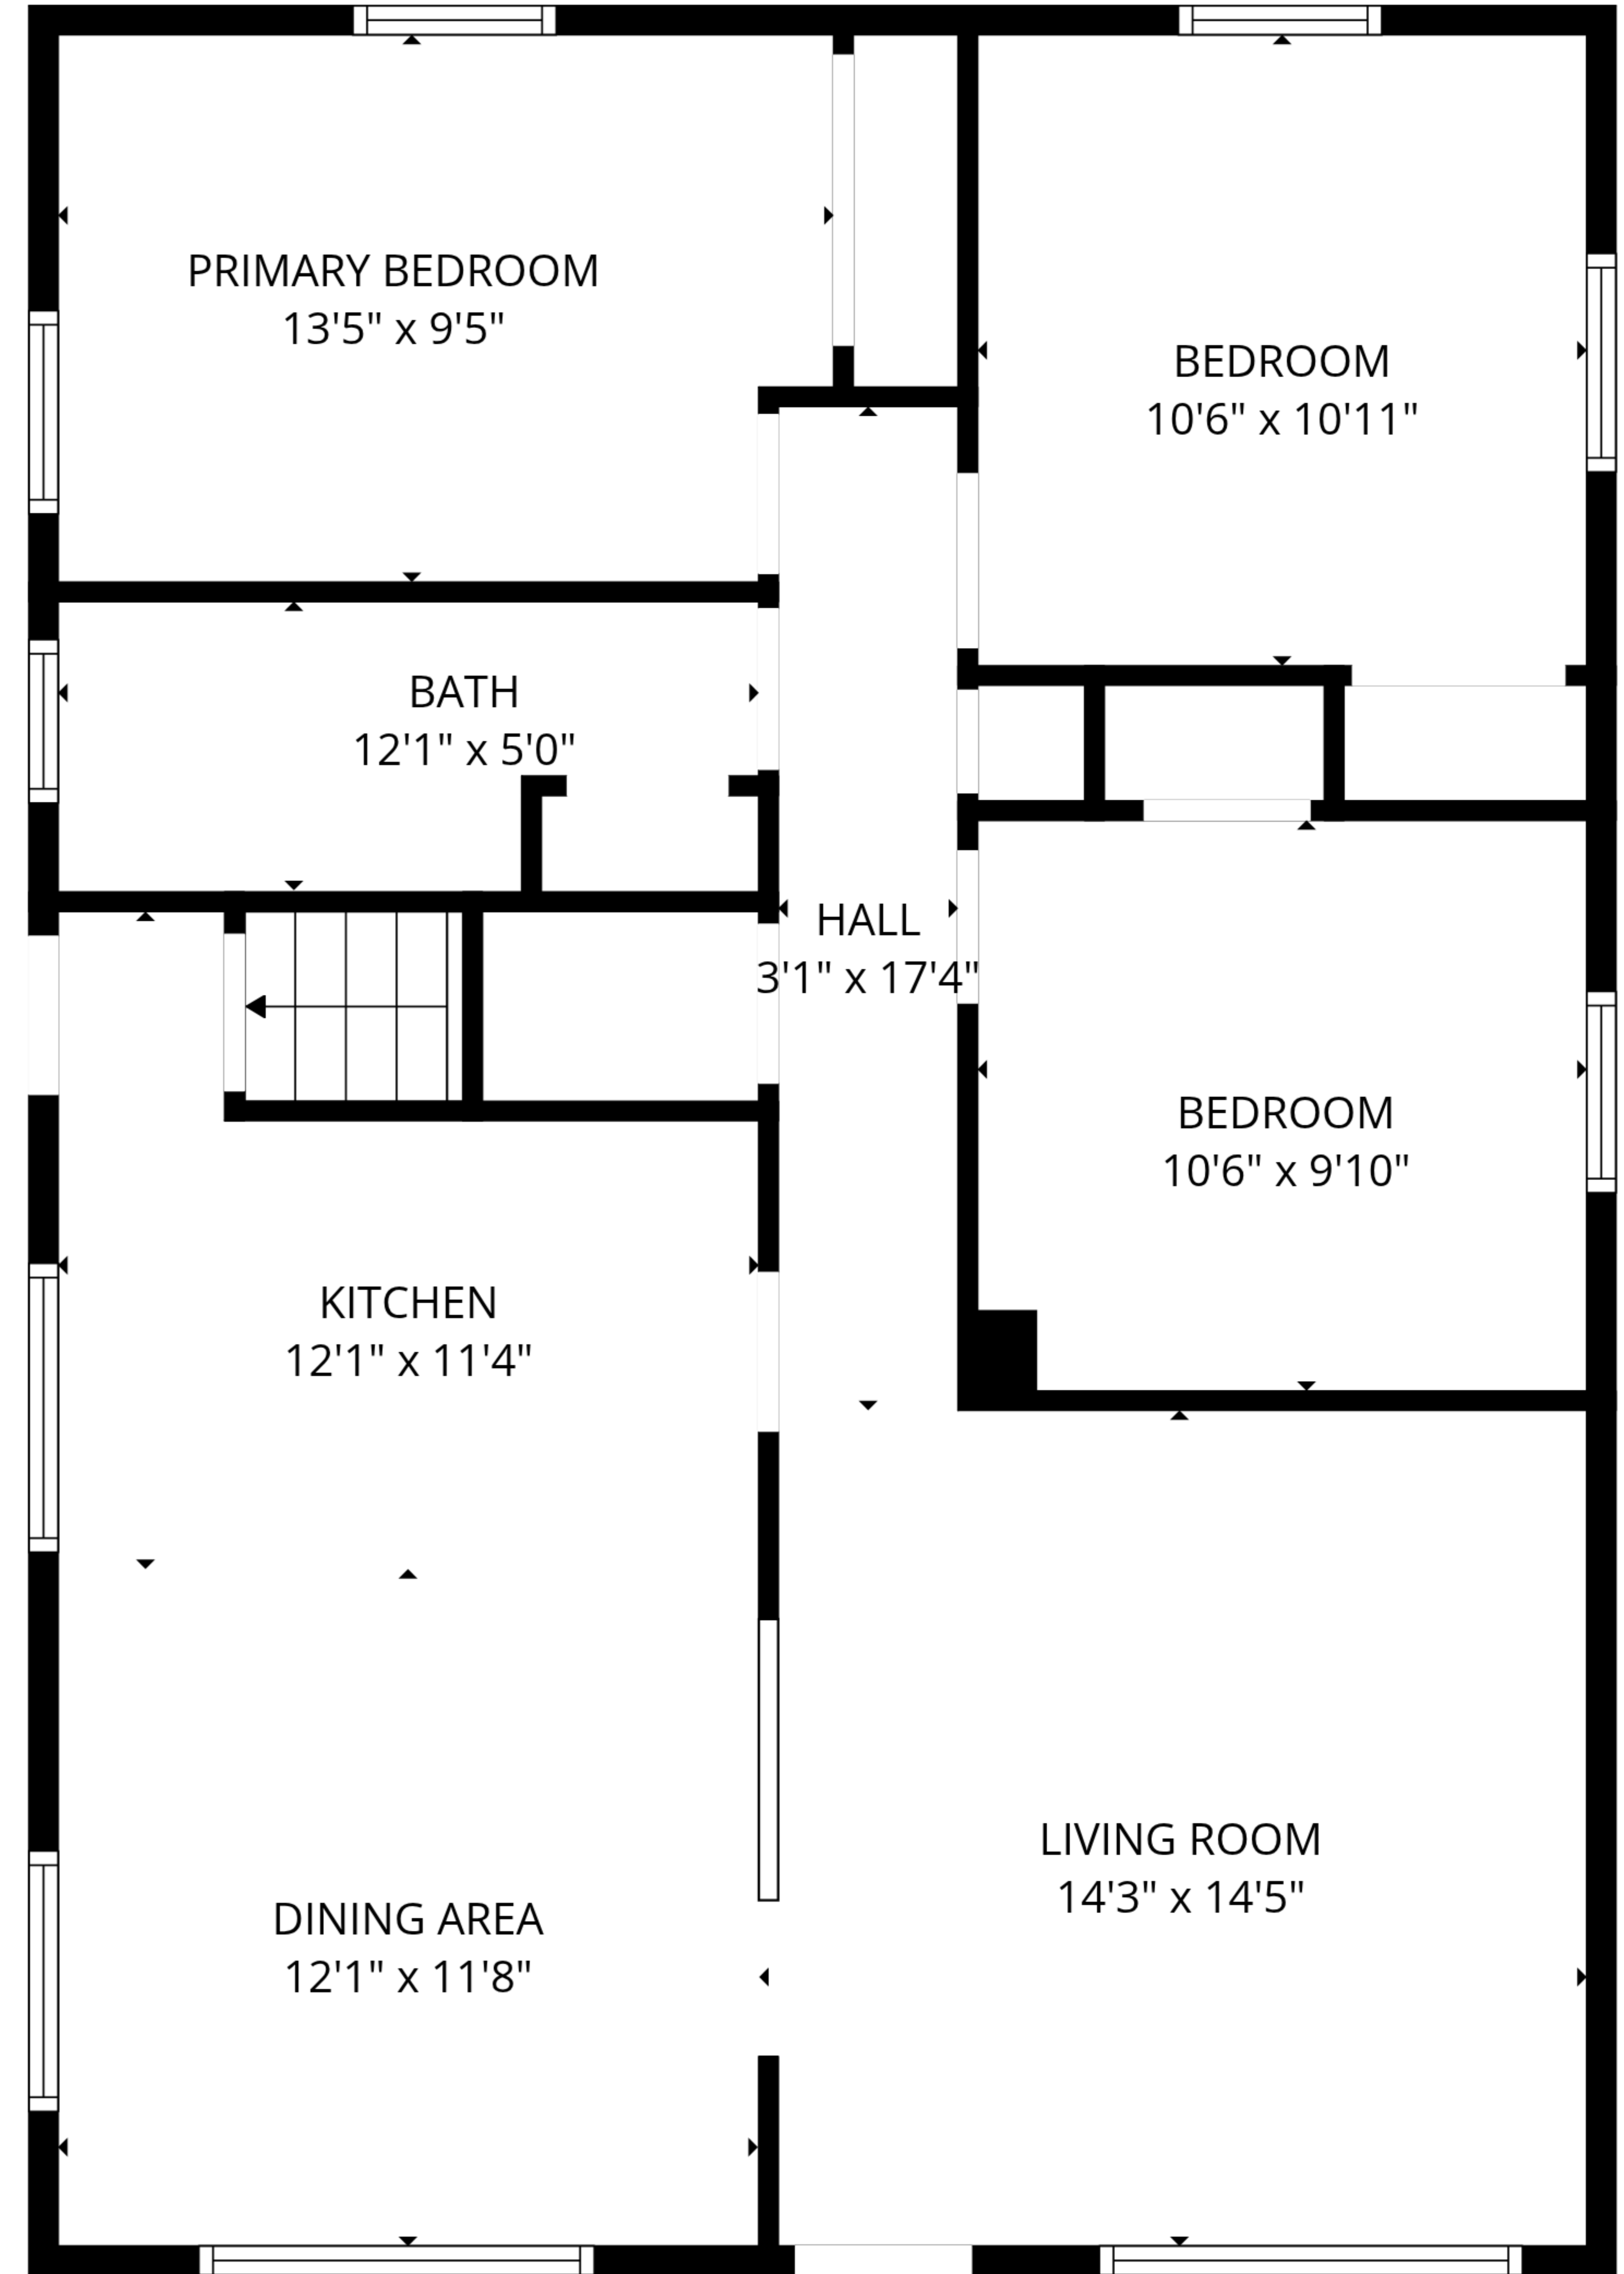

TOTAL: 1860 sq. ft

LOWER LEVEL: 854 sq. ft, 1ST FLOOR: 1006 sq. ft
EXCLUDED AREAS: UNDEFINED: 7 sq. ft, WALLS: 125 sq. ft

TOTAL: 1860 sq. ft

LOWER LEVEL: 854 sq. ft, 1ST FLOOR: 1006 sq. ft

EXCLUDED AREAS: UNDEFINED: 7 sq. ft, WALLS: 125 sq. ft

LOWER LEVEL

1ST FLOOR

TOTAL: 1860 sq. ft
 LOWER LEVEL: 854 sq. ft, 1ST FLOOR: 1006 sq. ft
 EXCLUDED AREAS: UNDEFINED: 7 sq. ft, WALLS: 125 sq. ft