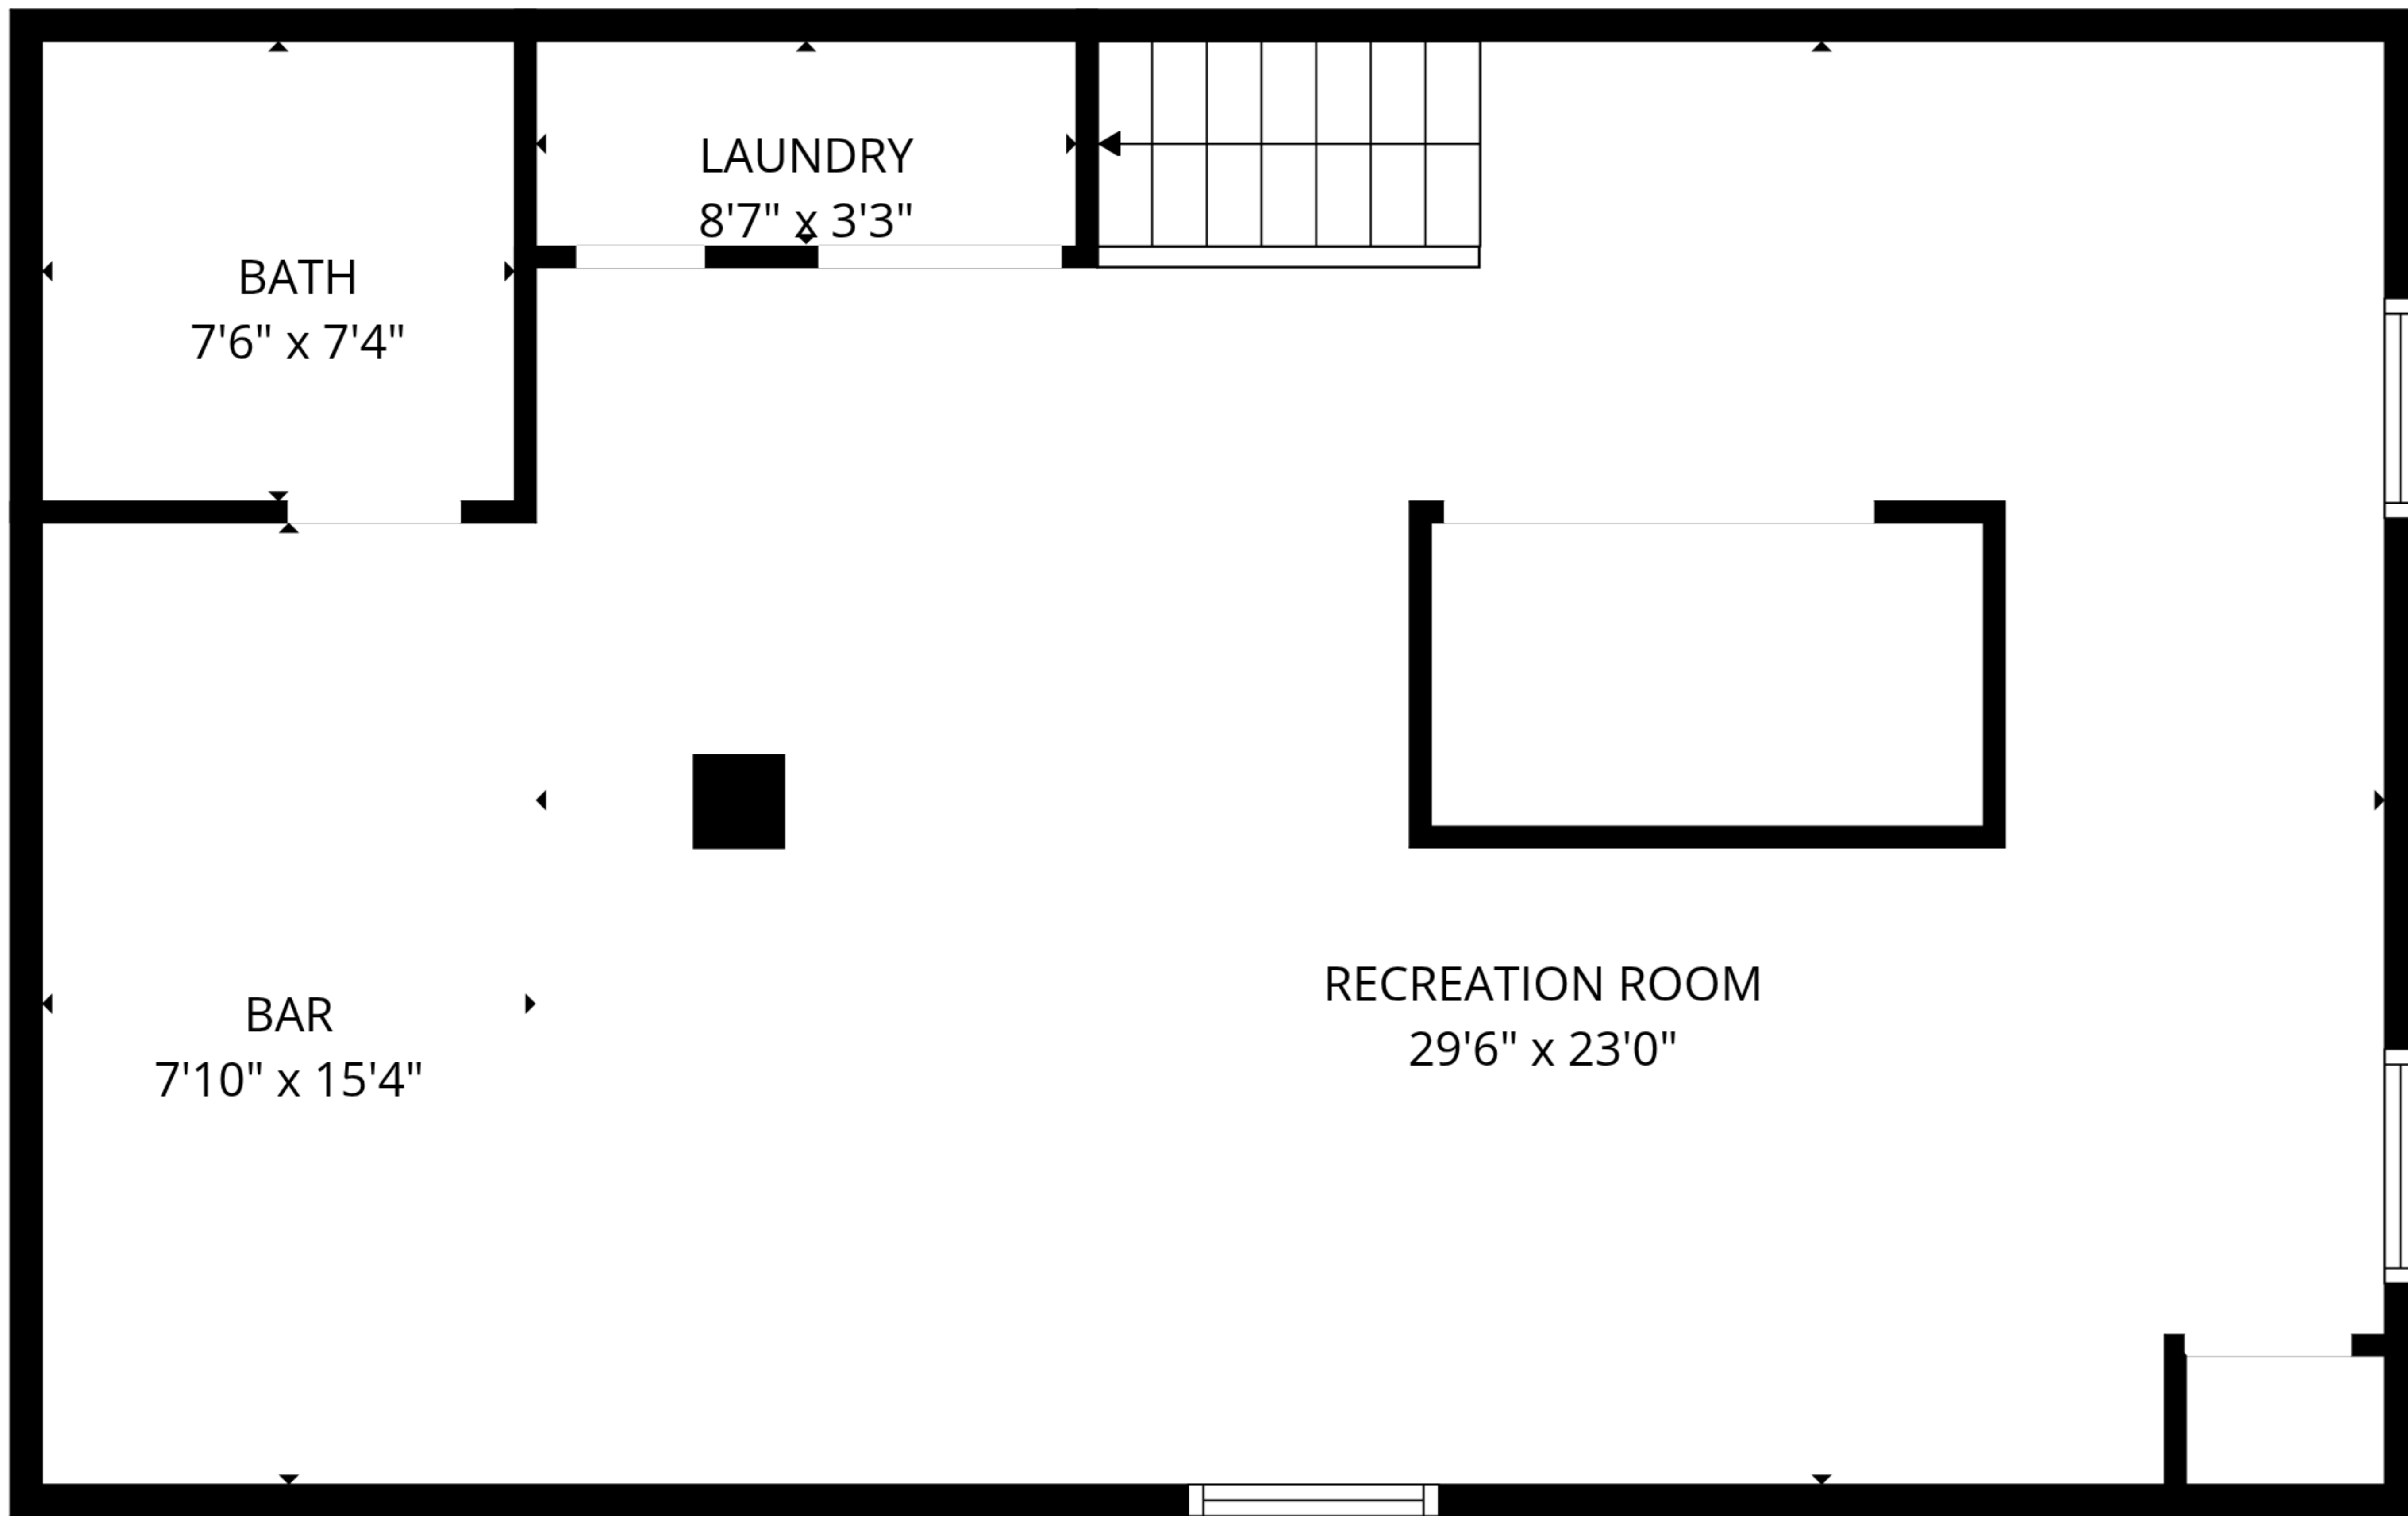

TOTAL: 1860 sq. ft

LOWER LEVEL: 854 sq. ft, 1ST FLOOR: 1006 sq. ft
EXCLUDED AREAS: UNDEFINED: 7 sq. ft, WALLS: 125 sq. ft

TOTAL: 1860 sq. ft

LOWER LEVEL: 854 sq. ft, 1ST FLOOR: 1006 sq. ft

EXCLUDED AREAS: UNDEFINED: 7 sq. ft, WALLS: 125 sq. ft

LOWER LEVEL

1ST FLOOR

TOTAL: 1860 sq. ft
 LOWER LEVEL: 854 sq. ft, 1ST FLOOR: 1006 sq. ft
 EXCLUDED AREAS: UNDEFINED: 7 sq. ft, WALLS: 125 sq. ft