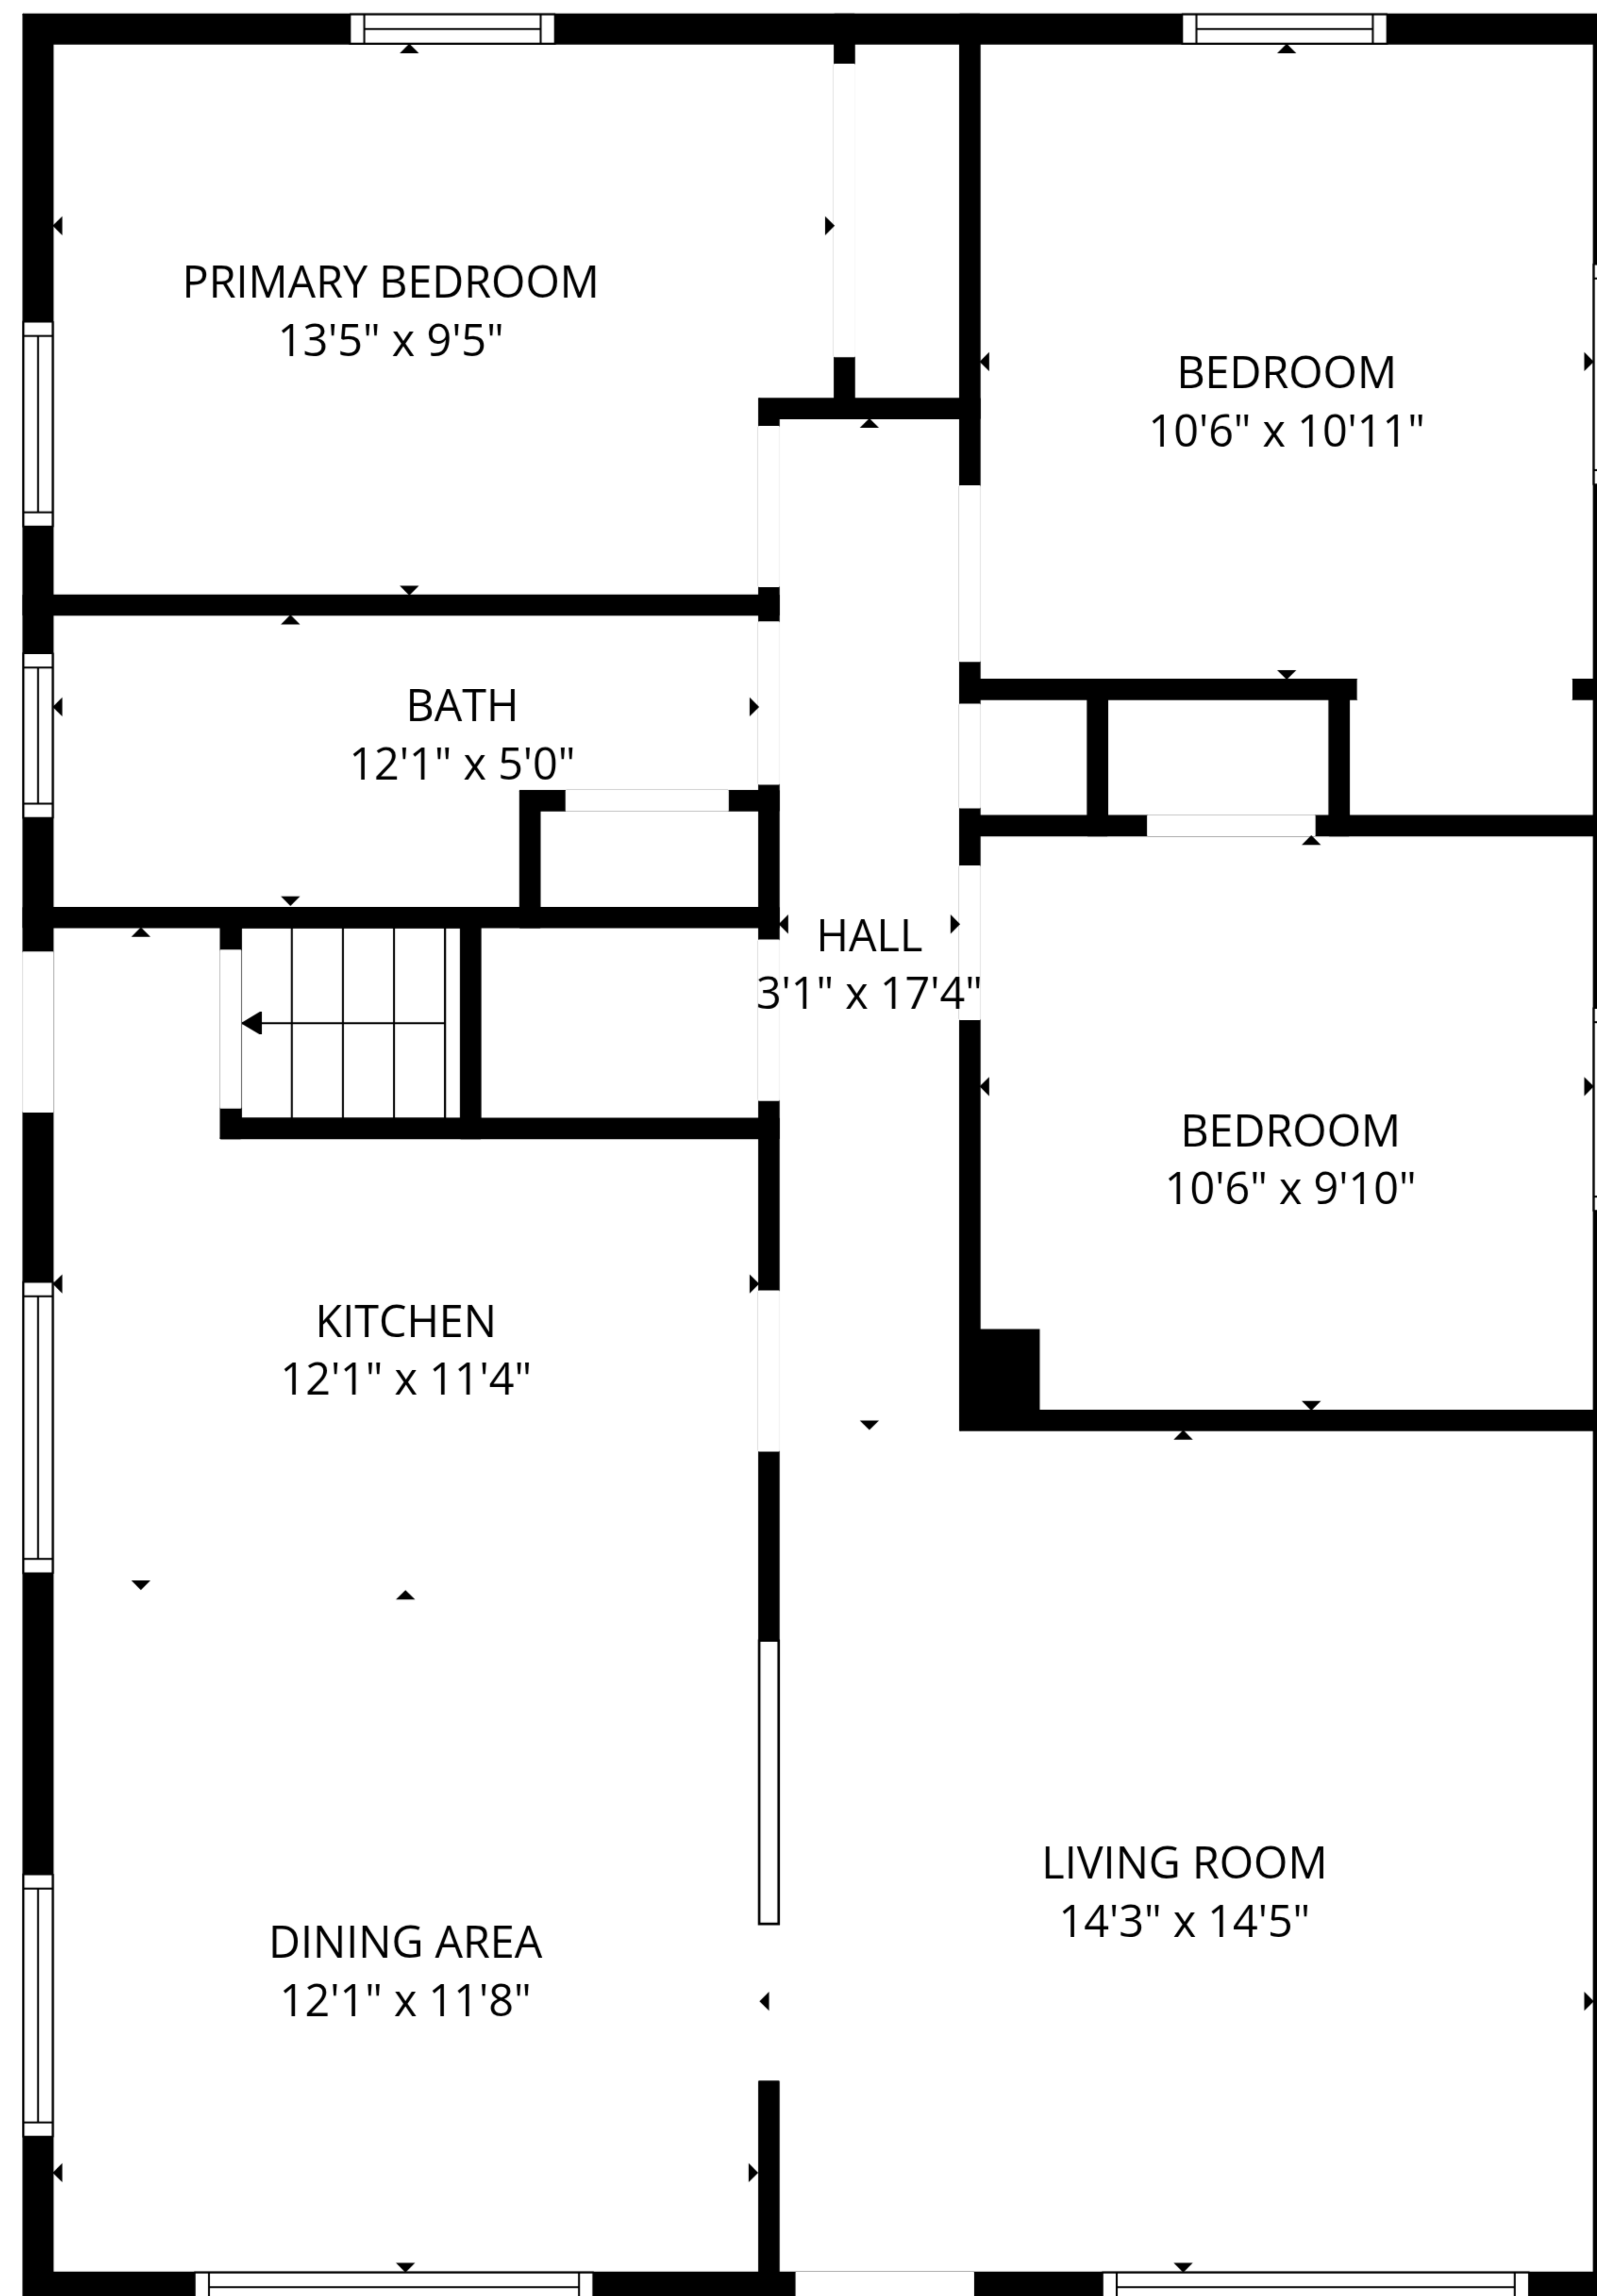

TOTAL: 1860 sq. ft

LOWER LEVEL: 854 sq. ft, 1ST FLOOR: 1006 sq. ft
EXCLUDED AREAS: UNDEFINED: 7 sq. ft, WALLS: 125 sq. ft

TOTAL: 1860 sq. ft

LOWER LEVEL: 854 sq. ft, 1ST FLOOR: 1006 sq. ft

EXCLUDED AREAS: UNDEFINED: 7 sq. ft, WALLS: 125 sq. ft

LOWER LEVEL

1ST FLOOR

TOTAL: 1860 sq. ft
 LOWER LEVEL: 854 sq. ft, 1ST FLOOR: 1006 sq. ft
 EXCLUDED AREAS: UNDEFINED: 7 sq. ft, WALLS: 125 sq. ft