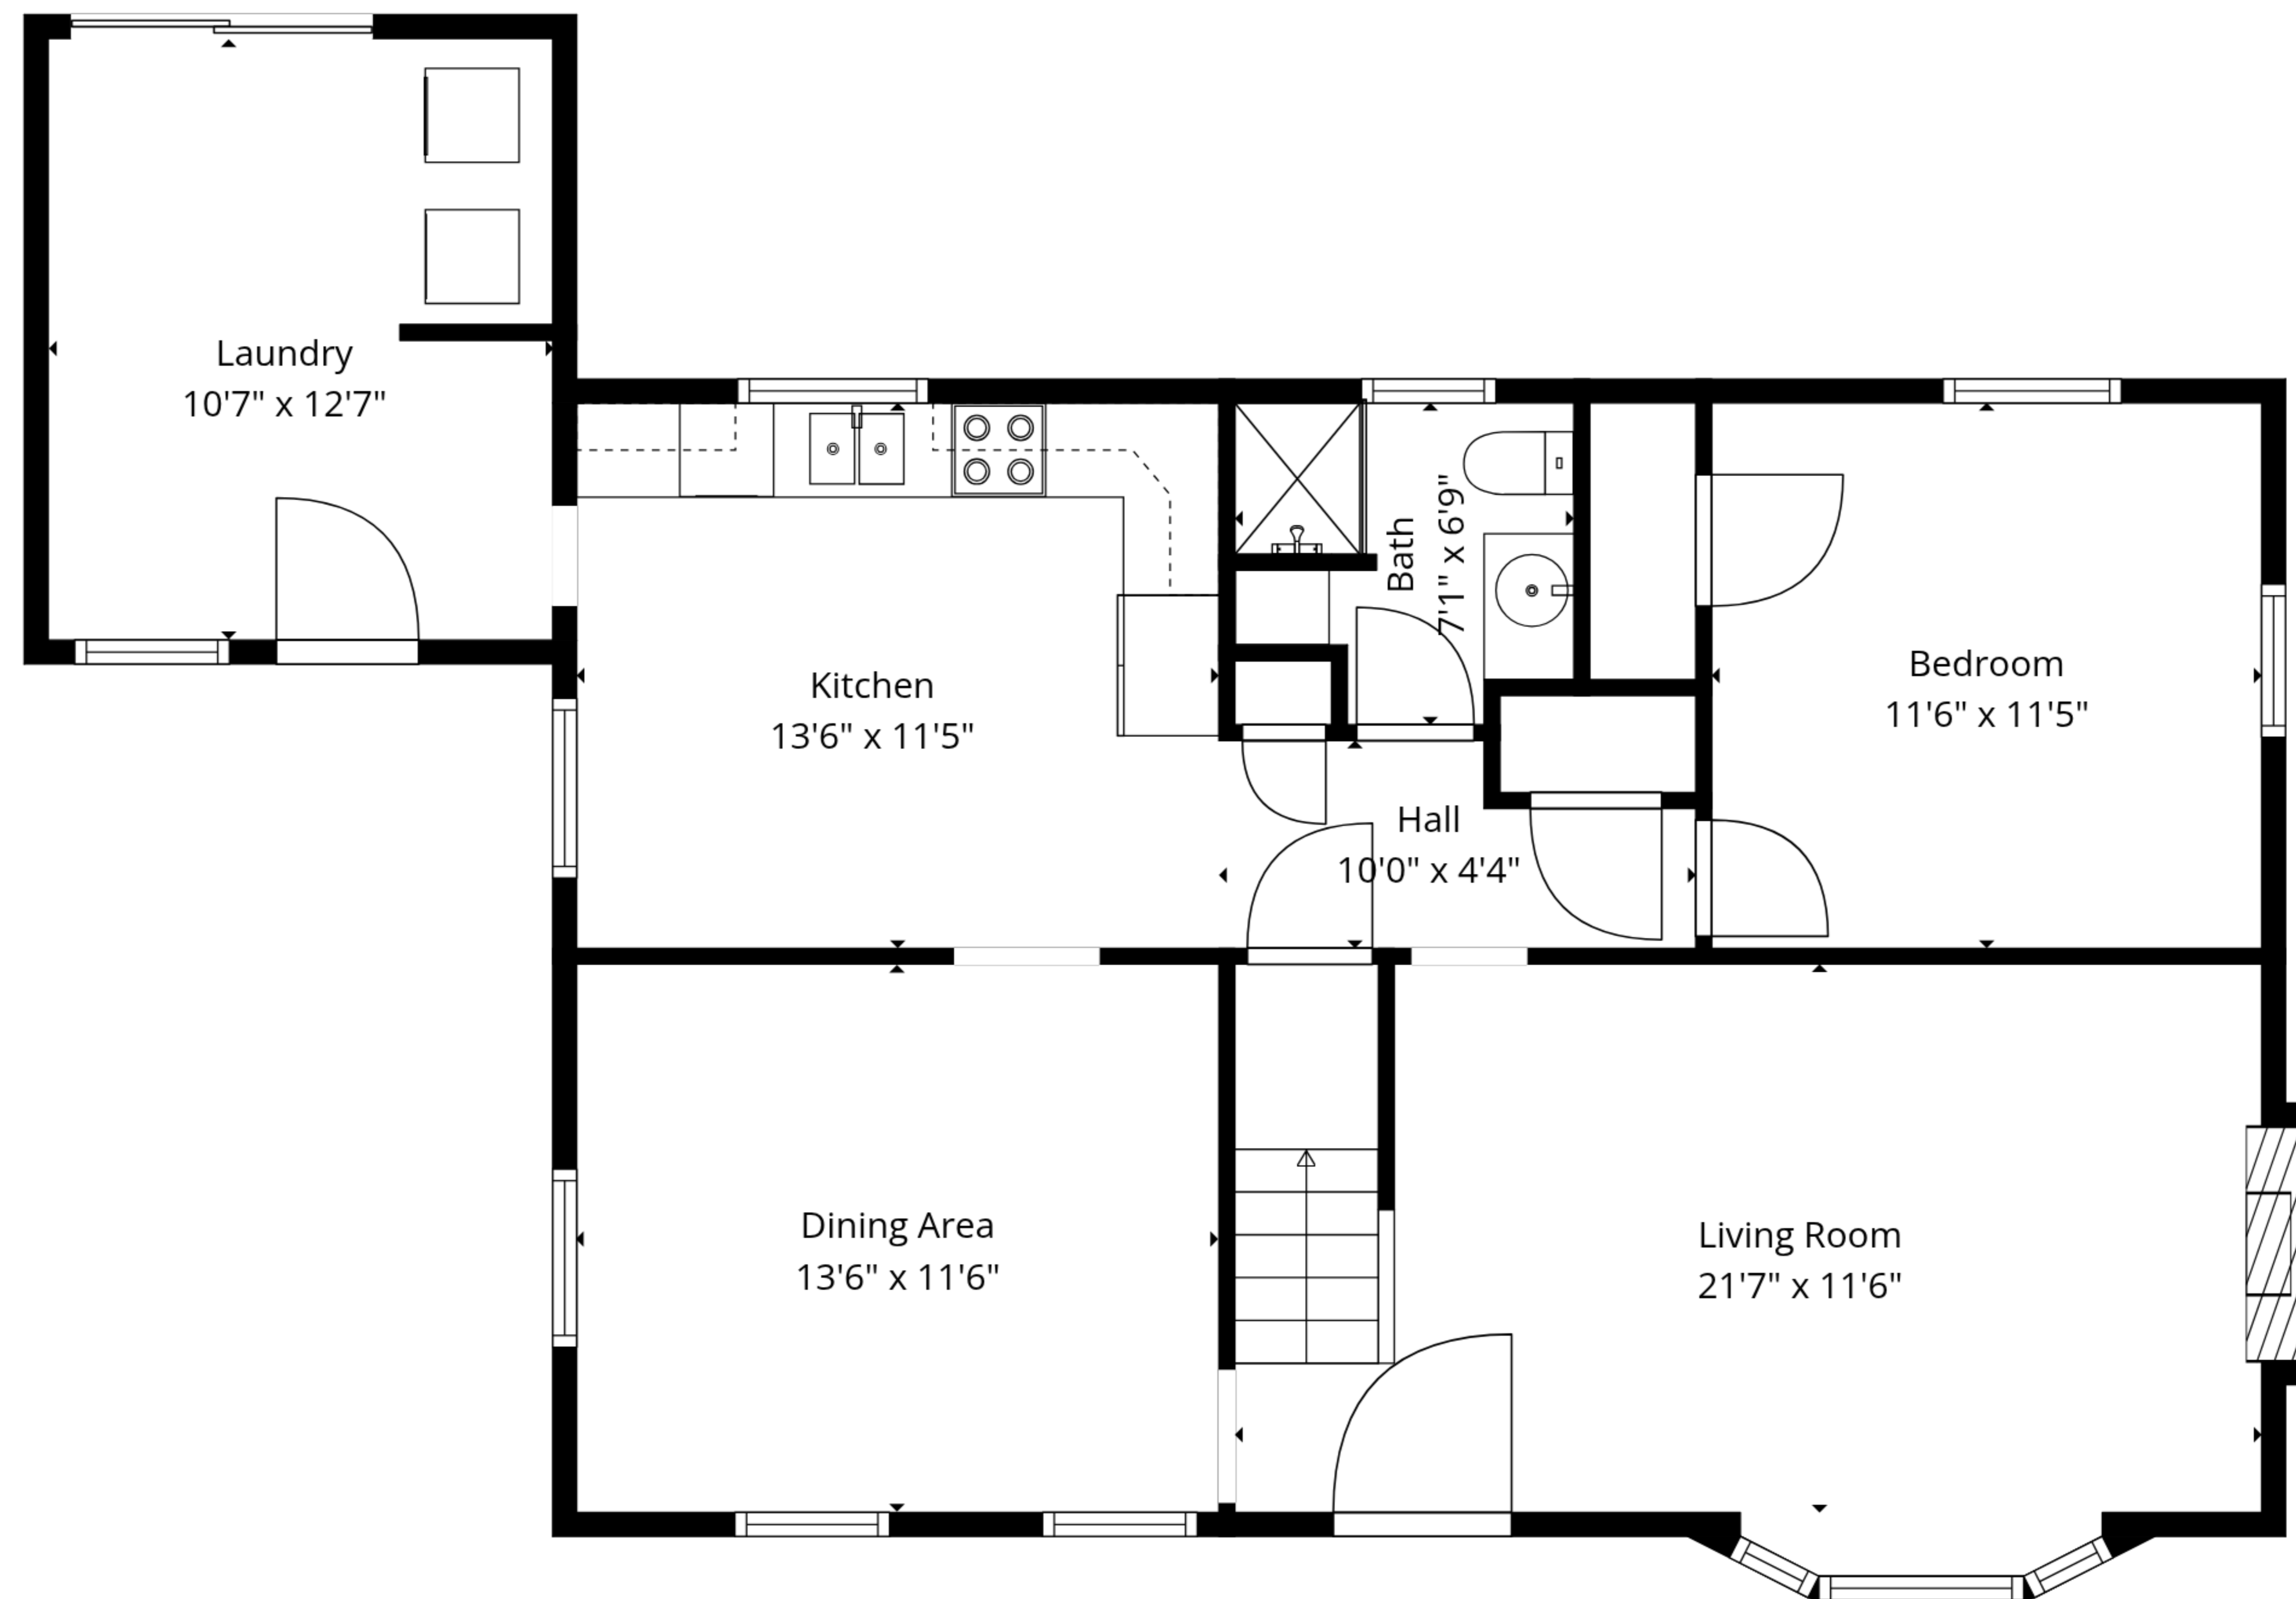

TOTAL: 1591 sq. ft

1st floor: 962 sq. ft, 2nd floor: 629 sq. ft

EXCLUDED AREAS: BAY WINDOW: 10 sq. ft, FIREPLACE: 6 sq. ft, WALLS: 132 sq. ft

TOTAL: 1591 sq. ft

1st floor: 962 sq. ft, 2nd floor: 629 sq. ft

EXCLUDED AREAS: BAY WINDOW: 10 sq. ft, FIREPLACE: 6 sq. ft, WALLS: 132 sq. ft

2nd Floor

1st Floor

TOTAL: 1591 sq. ft
 1st floor: 962 sq. ft, 2nd floor: 629 sq. ft
 EXCLUDED AREAS: BAY WINDOW: 10 sq. ft, FIREPLACE: 6 sq. ft, WALLS: 132 sq. ft