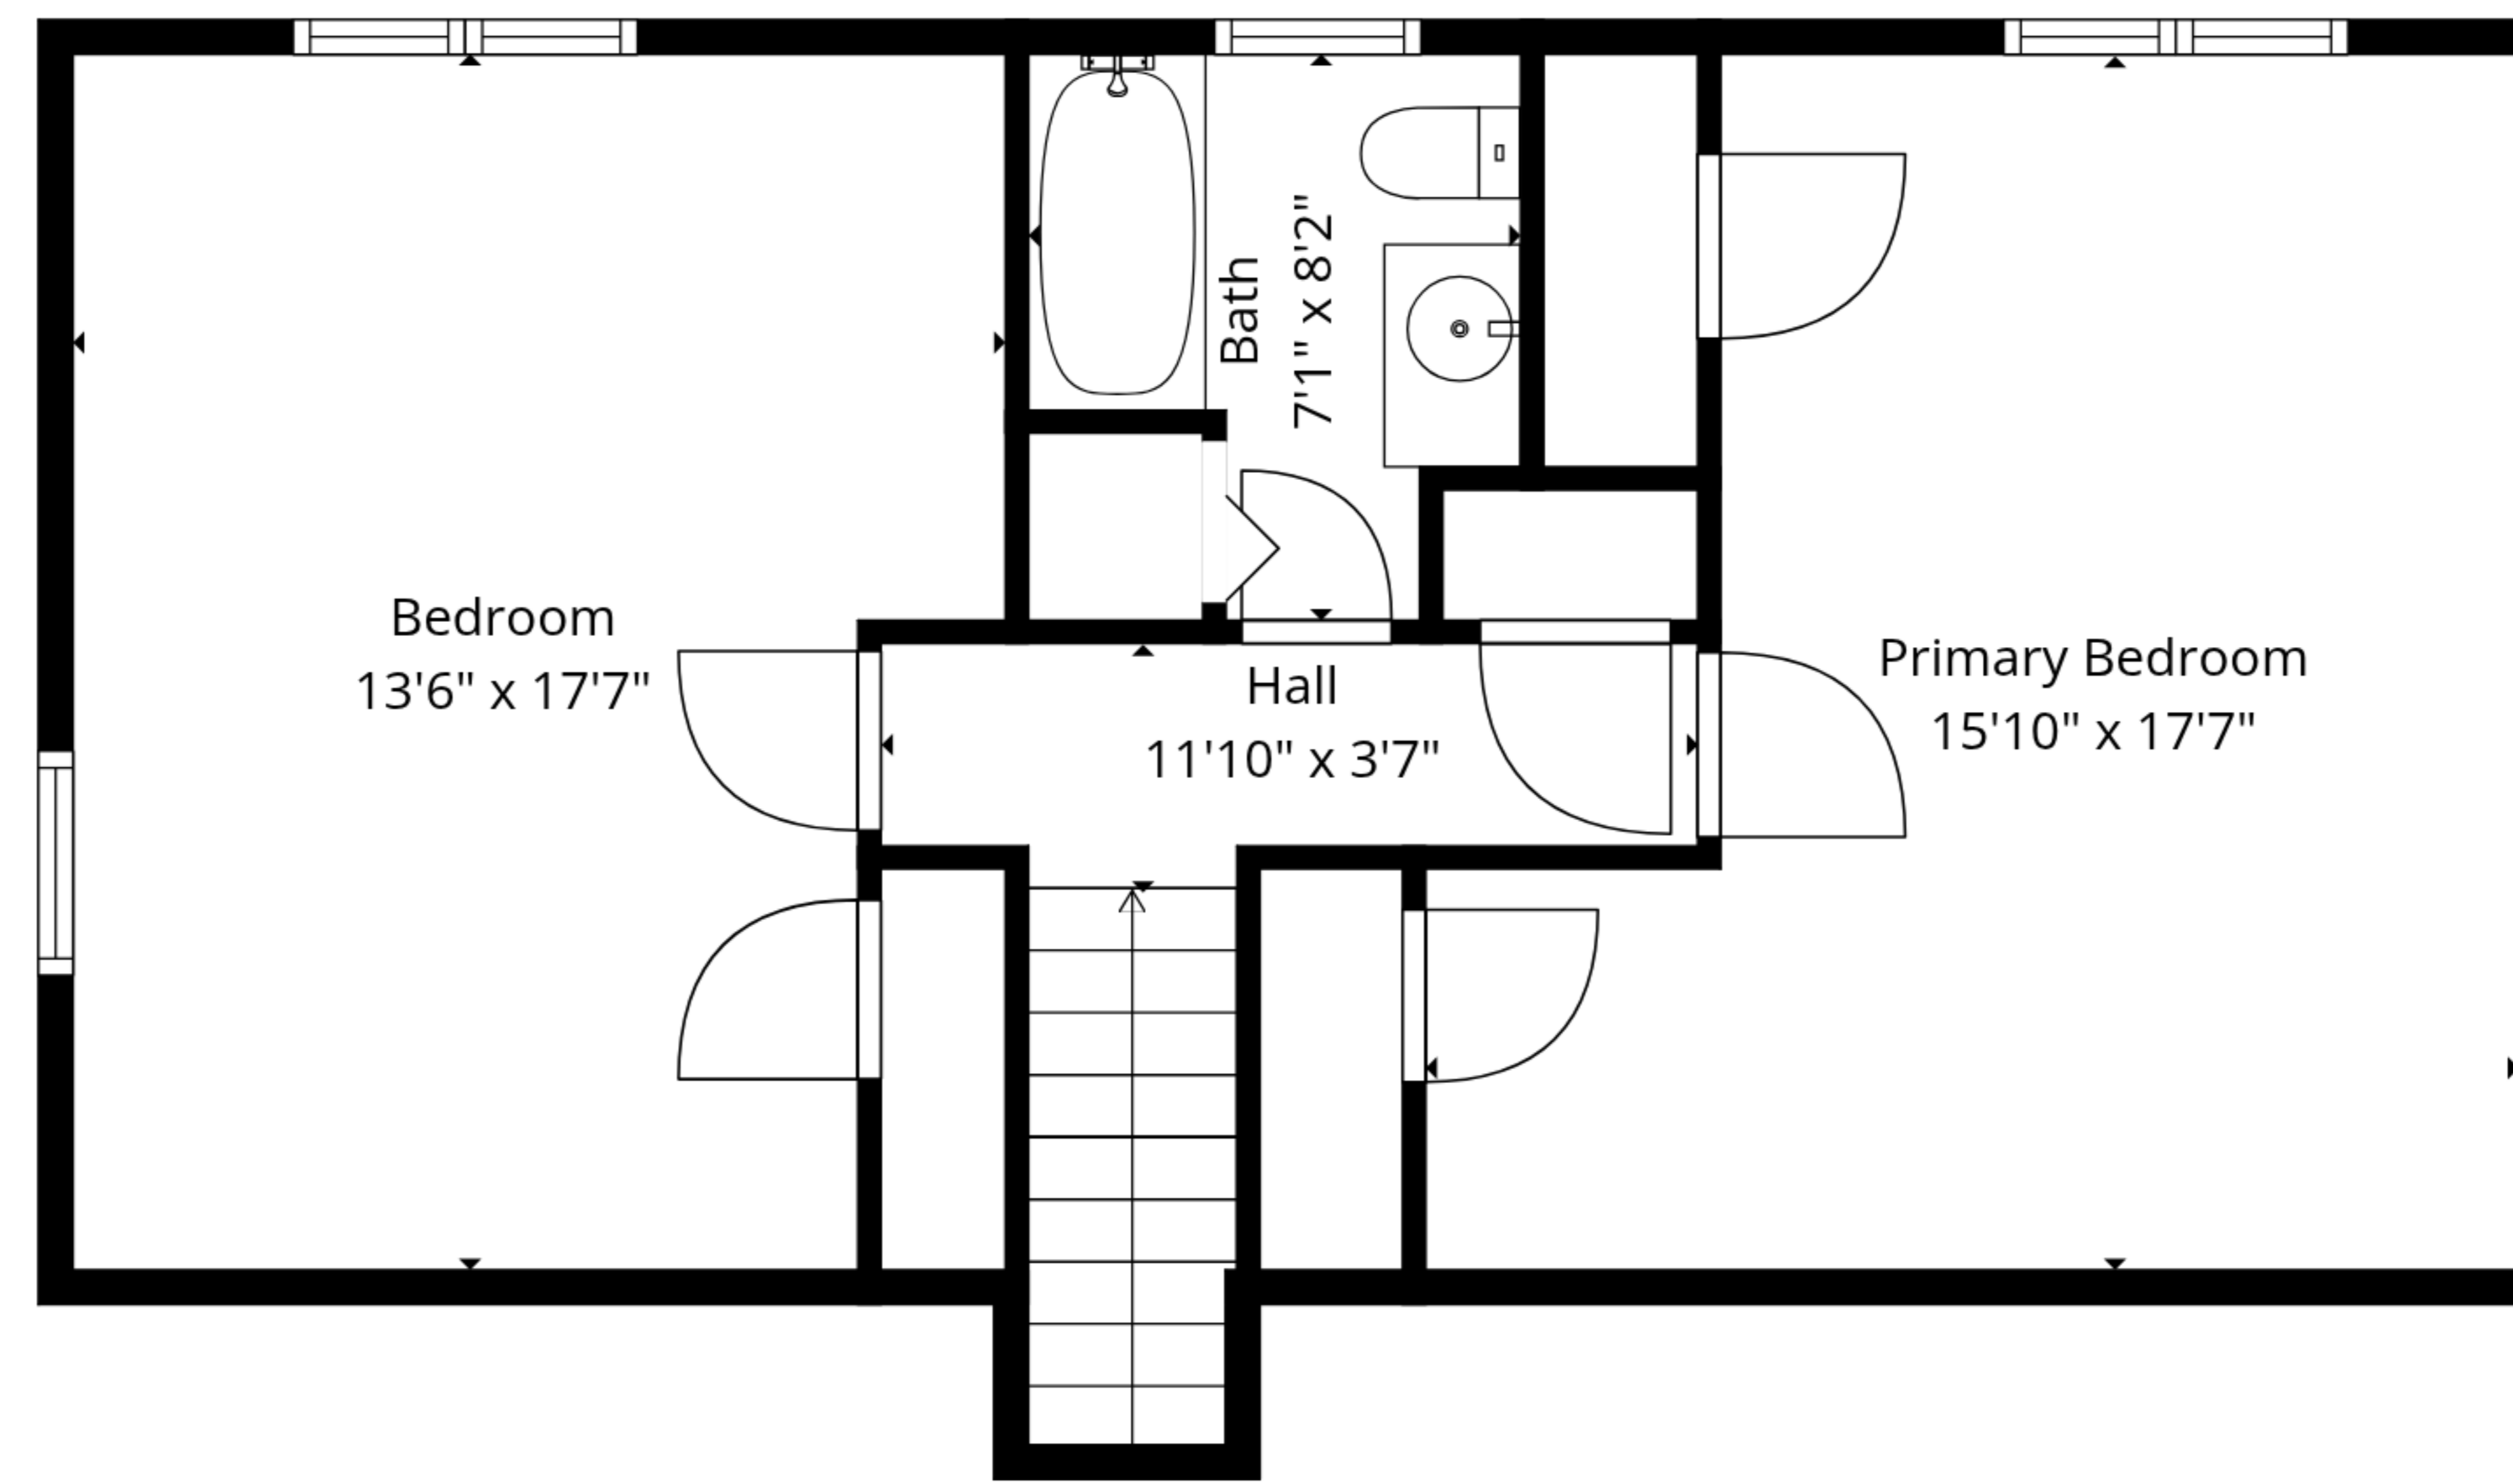

TOTAL: 1591 sq. ft

1st floor: 962 sq. ft, 2nd floor: 629 sq. ft

EXCLUDED AREAS: BAY WINDOW: 10 sq. ft, FIREPLACE: 6 sq. ft, WALLS: 132 sq. ft

TOTAL: 1591 sq. ft

1st floor: 962 sq. ft, 2nd floor: 629 sq. ft

EXCLUDED AREAS: BAY WINDOW: 10 sq. ft, FIREPLACE: 6 sq. ft, WALLS: 132 sq. ft

2nd Floor

1st Floor

TOTAL: 1591 sq. ft
 1st floor: 962 sq. ft, 2nd floor: 629 sq. ft
 EXCLUDED AREAS: BAY WINDOW: 10 sq. ft, FIREPLACE: 6 sq. ft, WALLS: 132 sq. ft