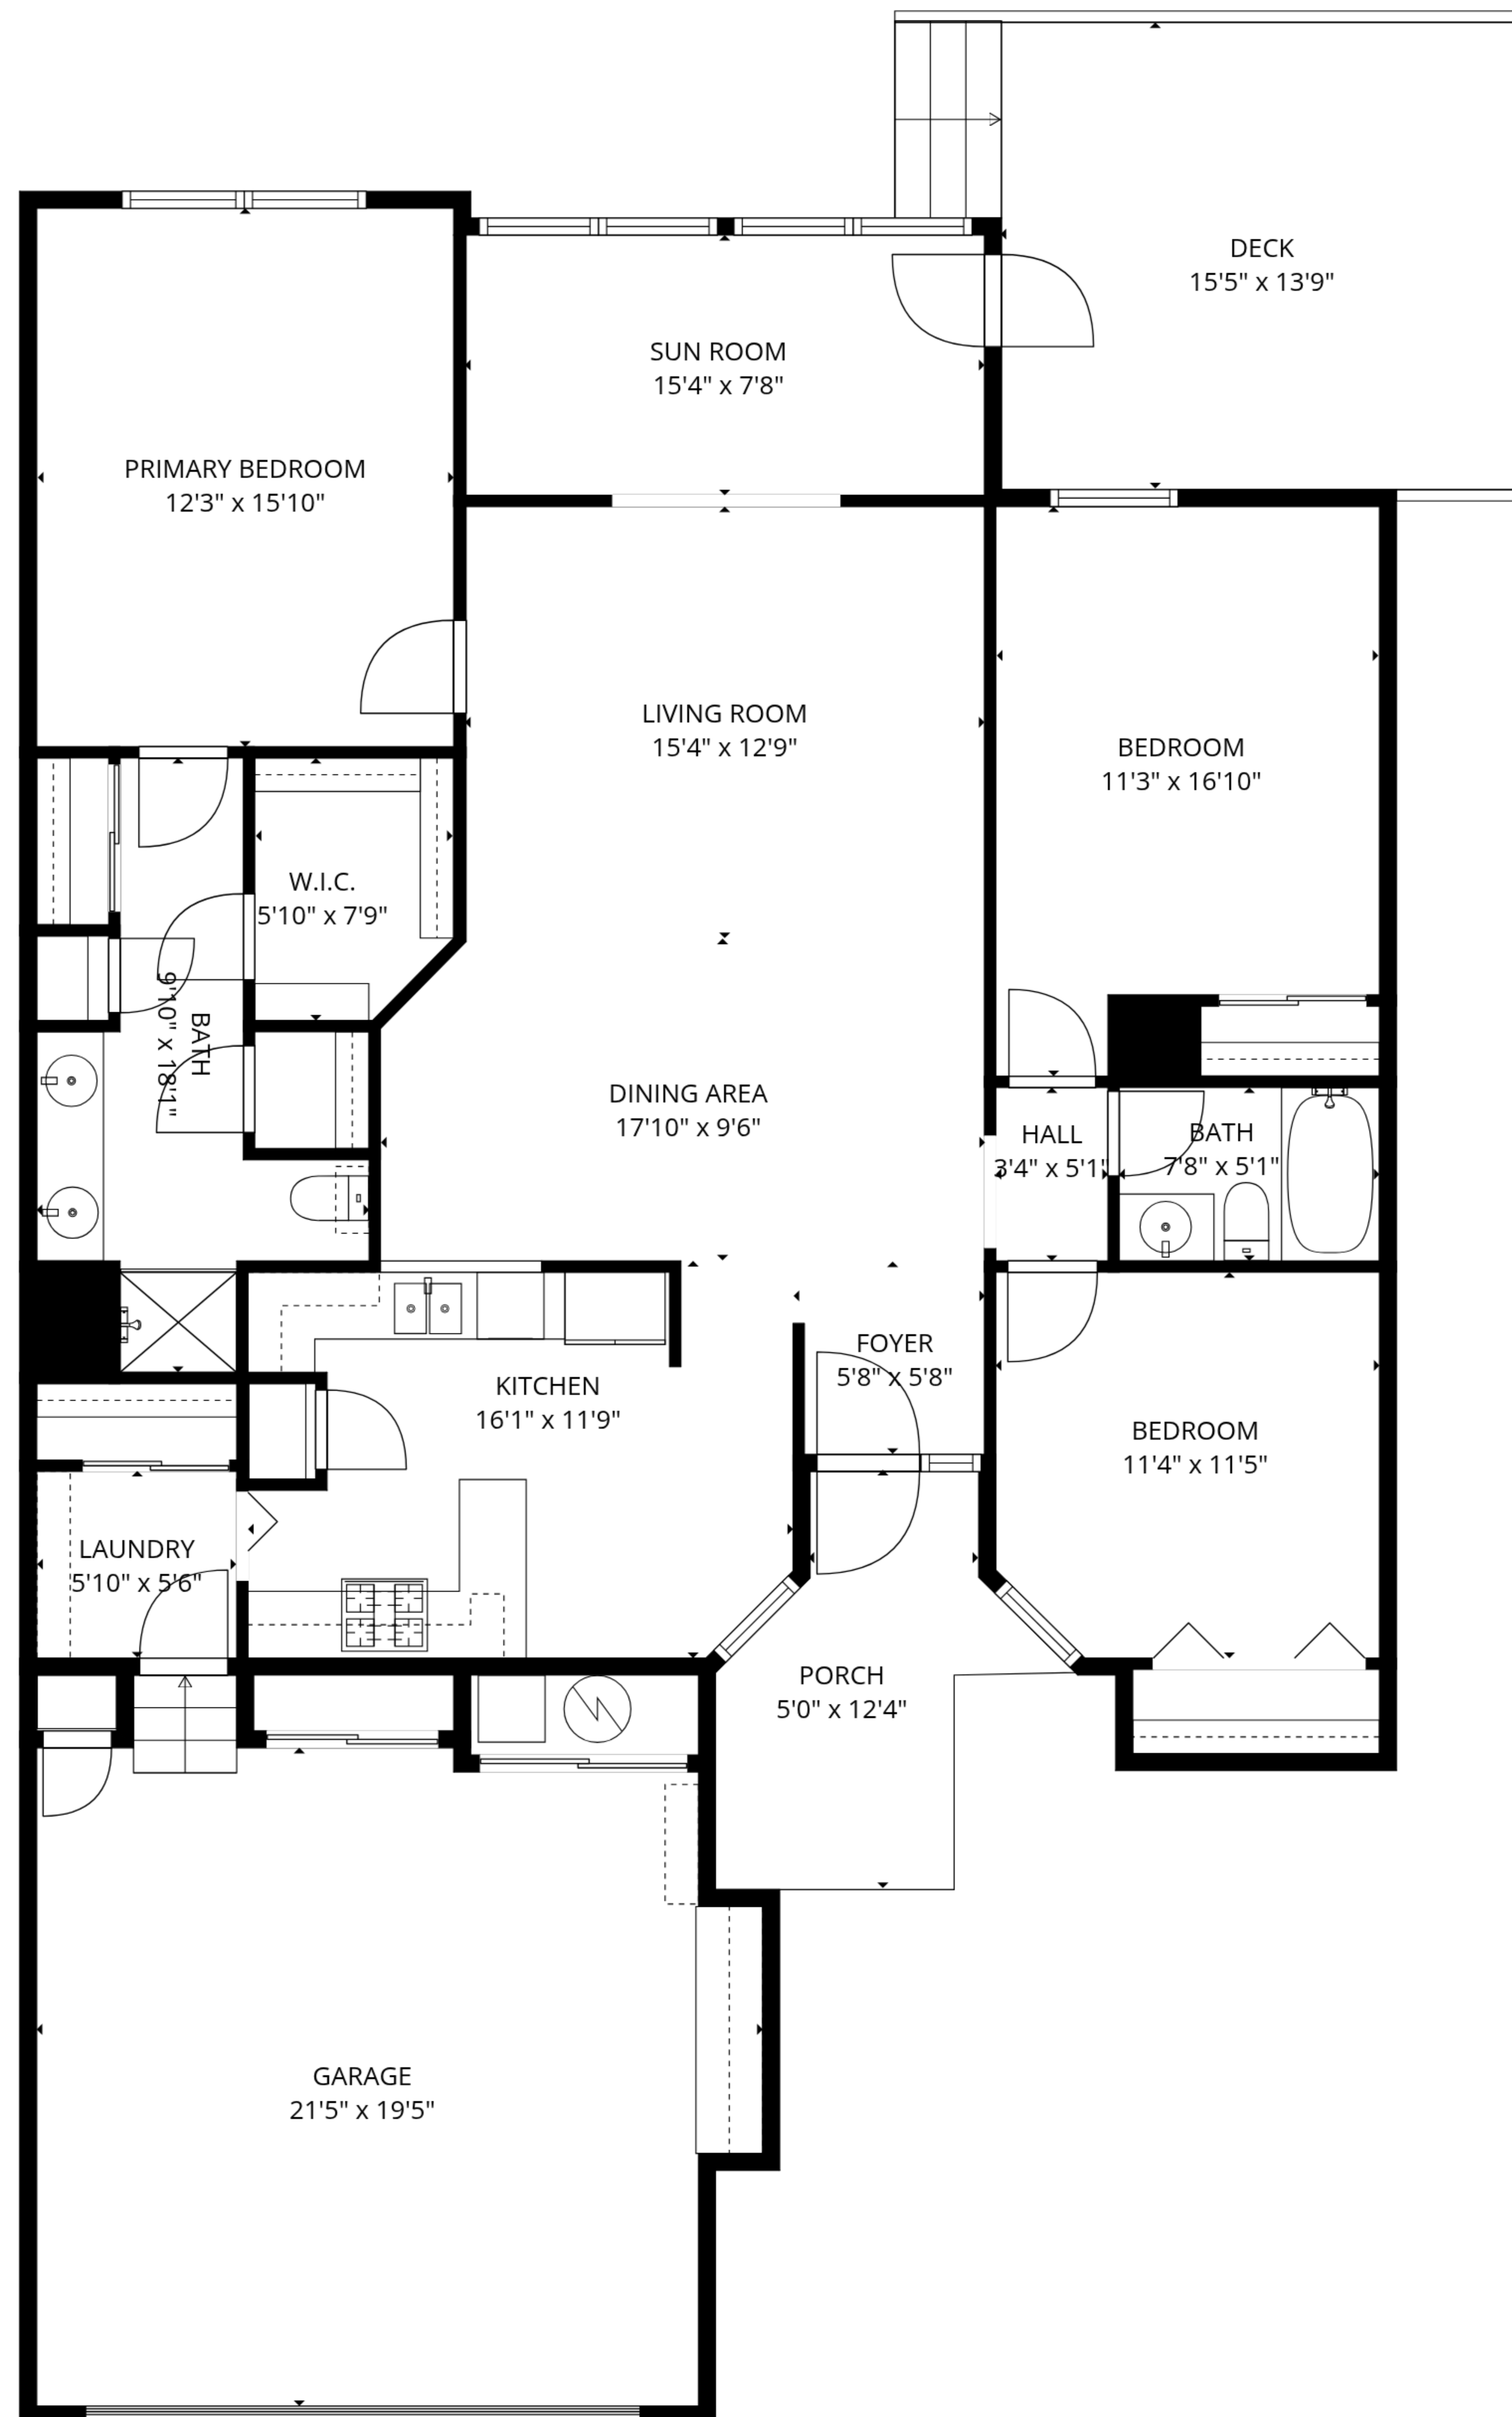

TOTAL: 1556 sq. ft
 1st floor: 1556 sq. ft
 EXCLUDED AREAS: GARAGE: 411 sq. ft, UNDEFINED: 16 sq. ft, DECK: 230 sq. ft,
 PORCH: 83 sq. ft, WALLS: 131 sq. ft

FLOOR PLAN CREATED BY CUBICASA APP. MEASUREMENTS DEEMED HIGHLY RELIABLE BUT NOT GUARANTEED.