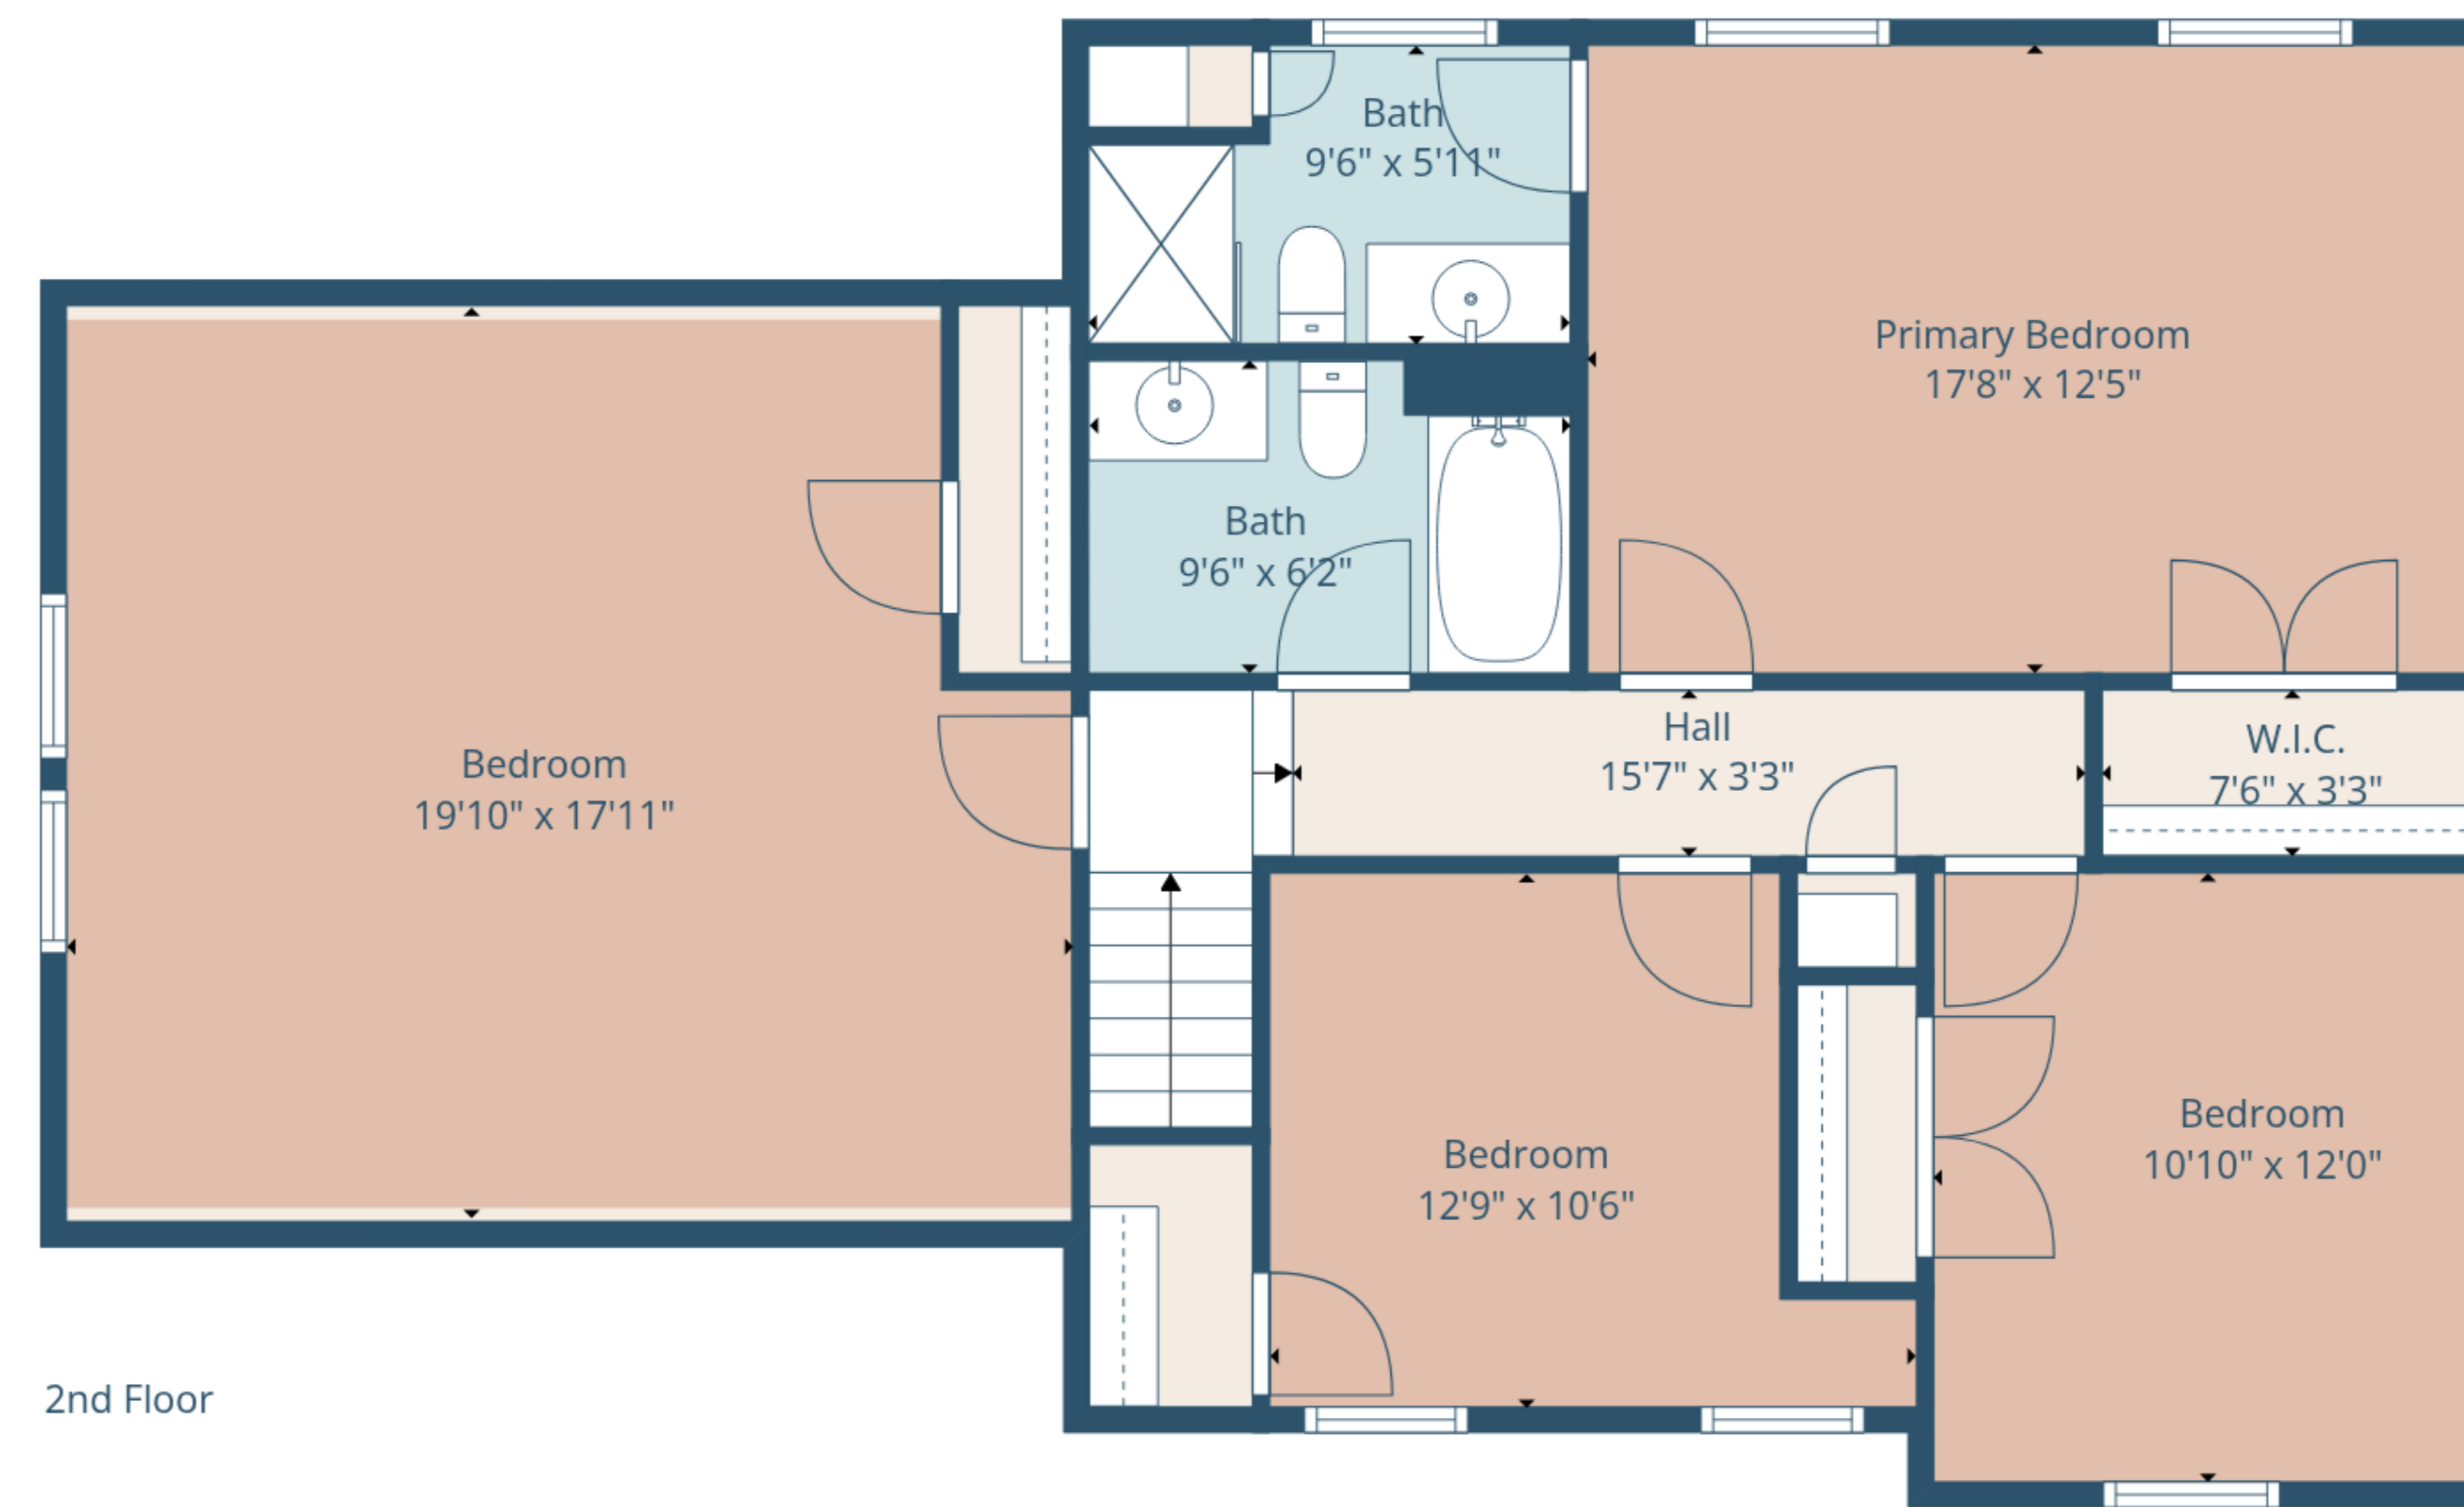

TOTAL: 2324 sq. ft

1st floor: 1217 sq. ft, 2nd floor: 1107 sq. ft

EXCLUDED AREAS: GARAGE: 399 sq. ft, FIREPLACE: 13 sq. ft, LOW CEILING: 10 sq. ft,
WALLS: 187 sq. ft

TOTAL: 2324 sq. ft

1st floor: 1217 sq. ft, 2nd floor: 1107 sq. ft

EXCLUDED AREAS: GARAGE: 399 sq. ft, FIREPLACE: 13 sq. ft, LOW CEILING: 10 sq. ft,
WALLS: 187 sq. ft

TOTAL: 2324 sq. ft
 1st floor: 1217 sq. ft, 2nd floor: 1107 sq. ft
 EXCLUDED AREAS: GARAGE: 399 sq. ft, FIREPLACE: 13 sq. ft, LOW CEILING: 10 sq. ft,
 WALLS: 187 sq. ft