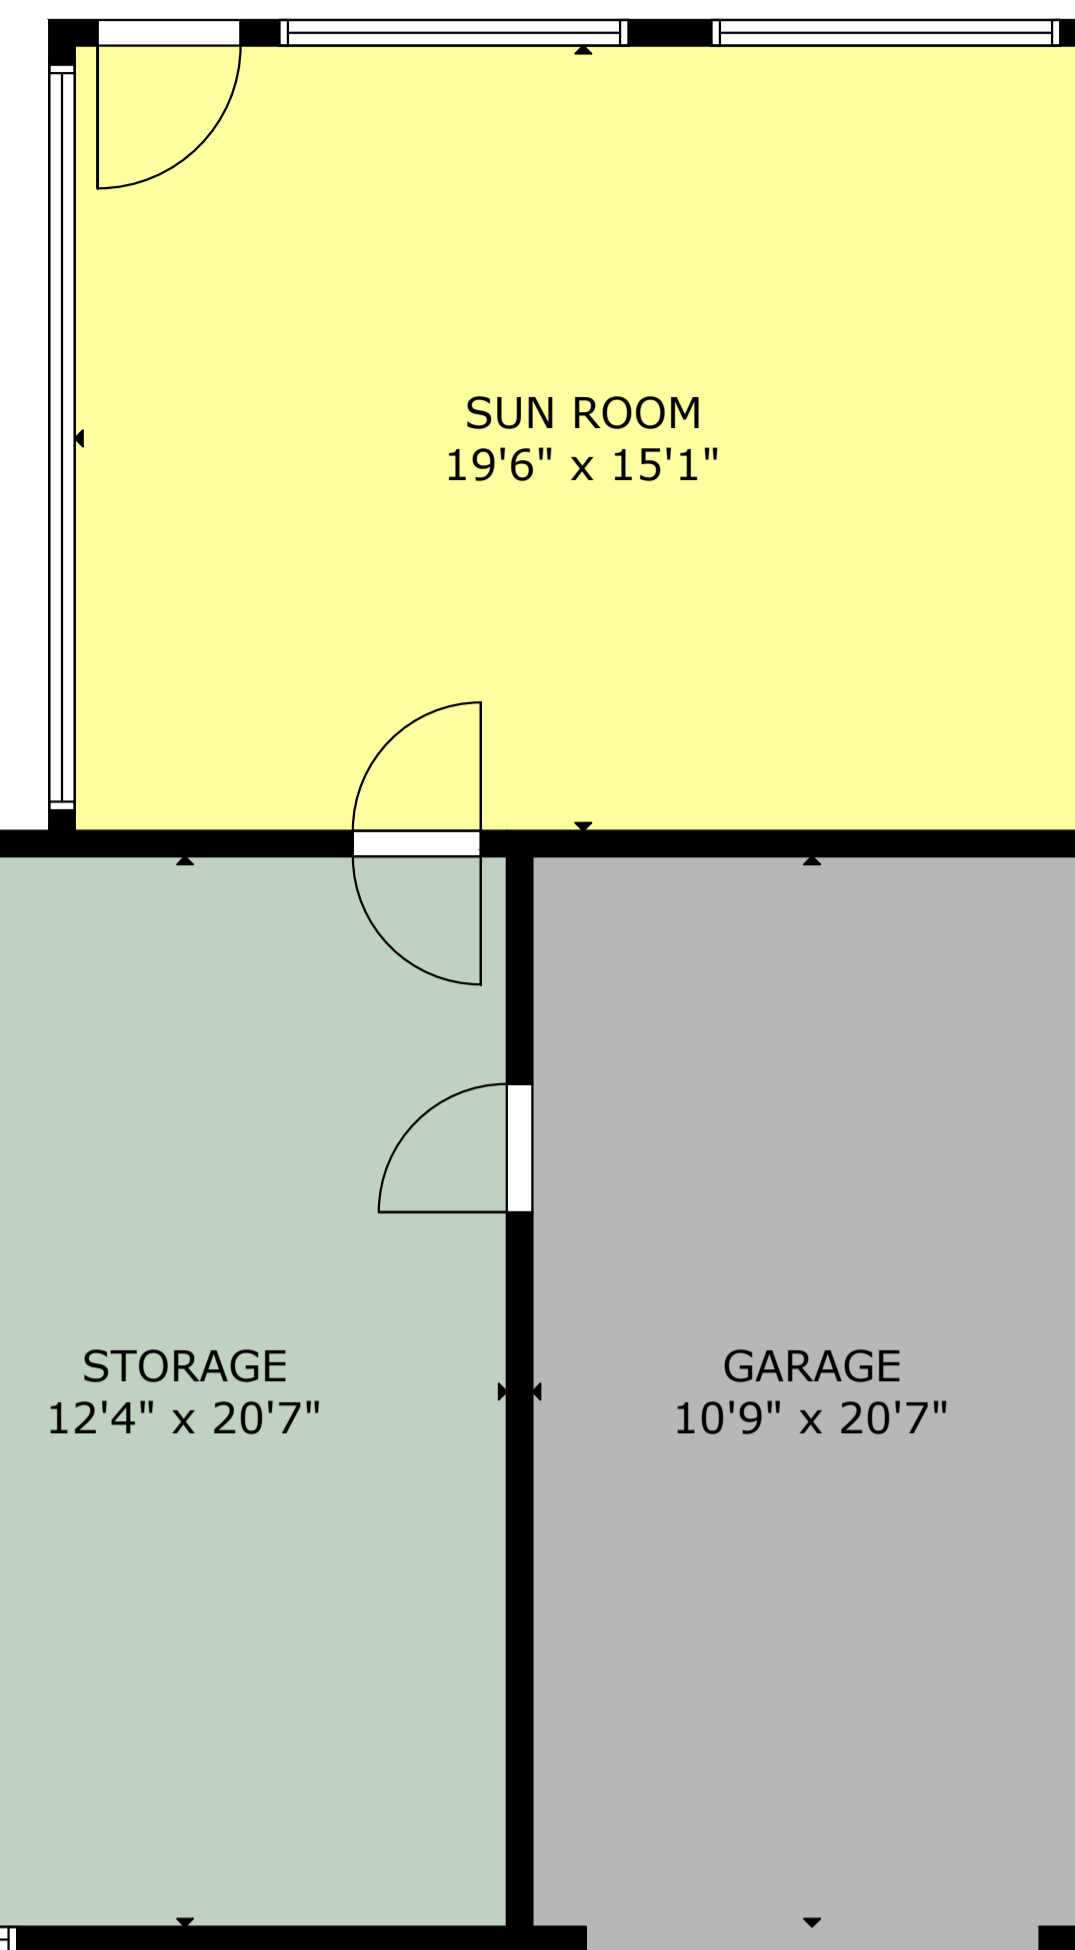

MAIN FLOOR

LOWER FLOOR

GROSS INTERNAL AREA
 TOTAL: 2,721 sq ft
 LOWER FLOOR: 1,339 sq ft, MAIN FLOOR: 1,382 sq ft
 EXCLUDED AREAS: GARAGE: 1,010 sq ft, STORAGE: 254 sq ft, SUN ROOM: 295 sq ft
 SIZE AND DIMENSIONS ARE APPROXIMATE, ACTUAL MAY VARY