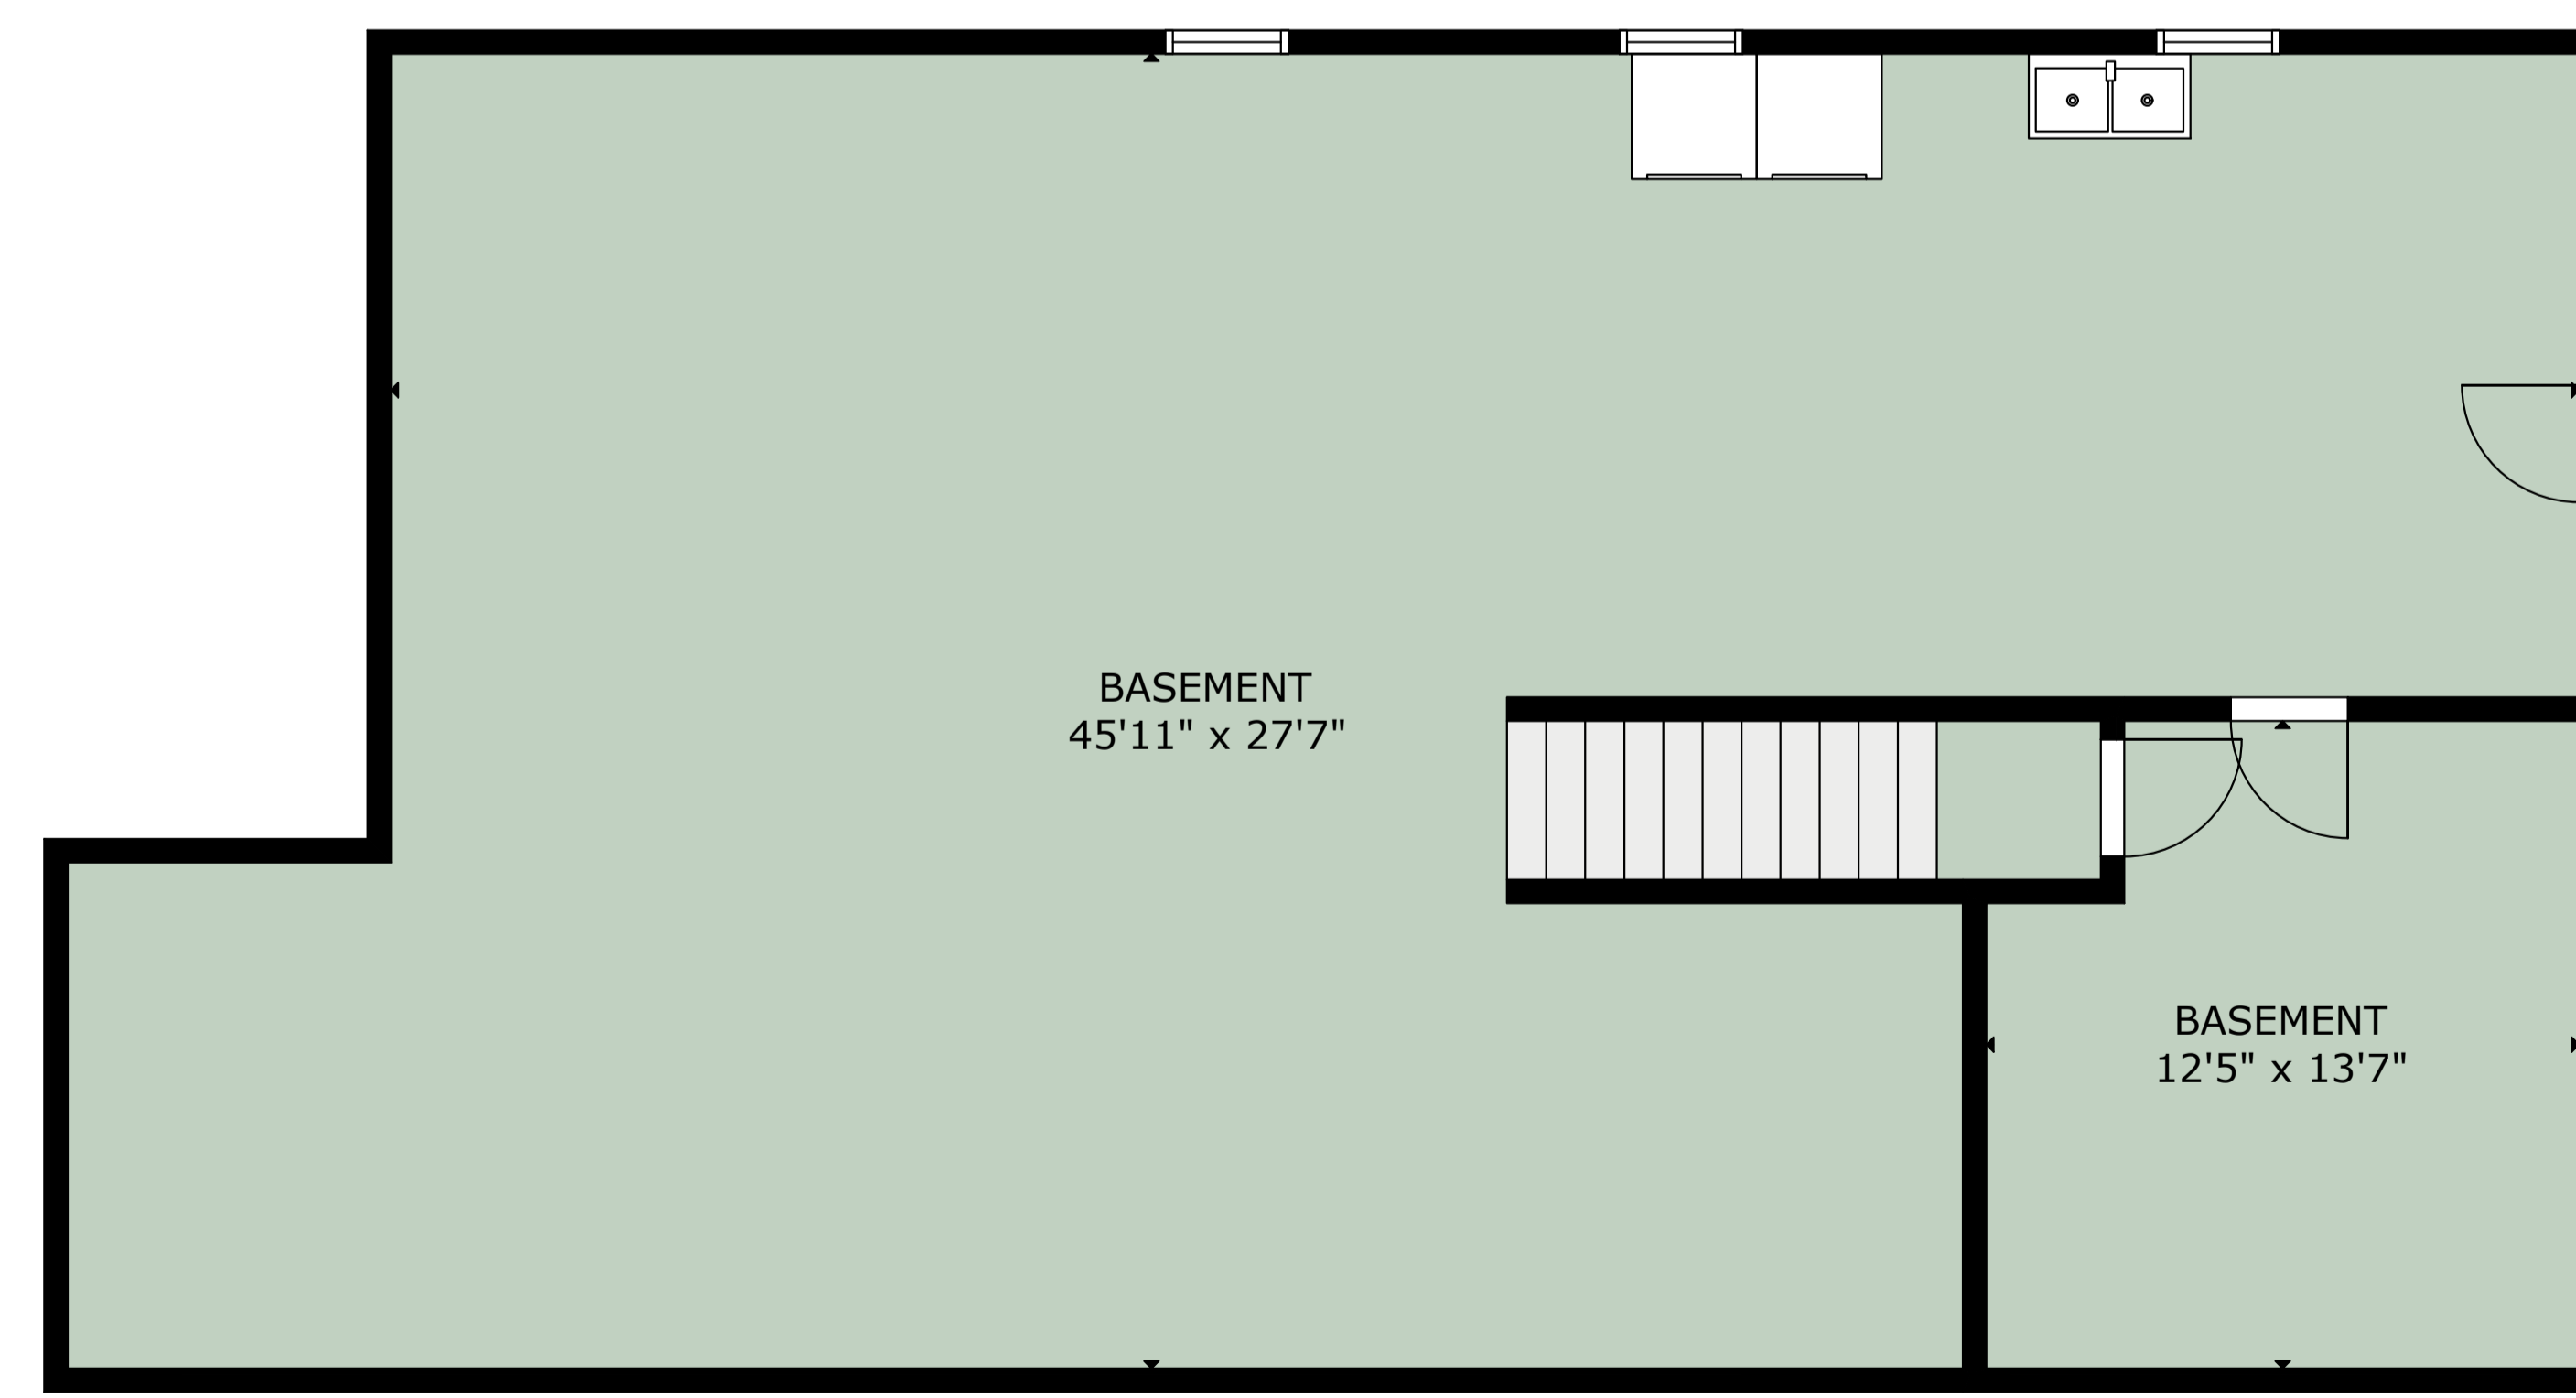

MAIN FLOOR

LOWER FLOOR

GROSS INTERNAL AREA
 TOTAL: 2,721 sq ft
 LOWER FLOOR: 1,339 sq ft, MAIN FLOOR: 1,382 sq ft
 EXCLUDED AREAS: GARAGE: 1,010 sq ft, STORAGE: 254 sq ft, SUN ROOM: 295 sq ft
 SIZE AND DIMENSIONS ARE APPROXIMATE, ACTUAL MAY VARY