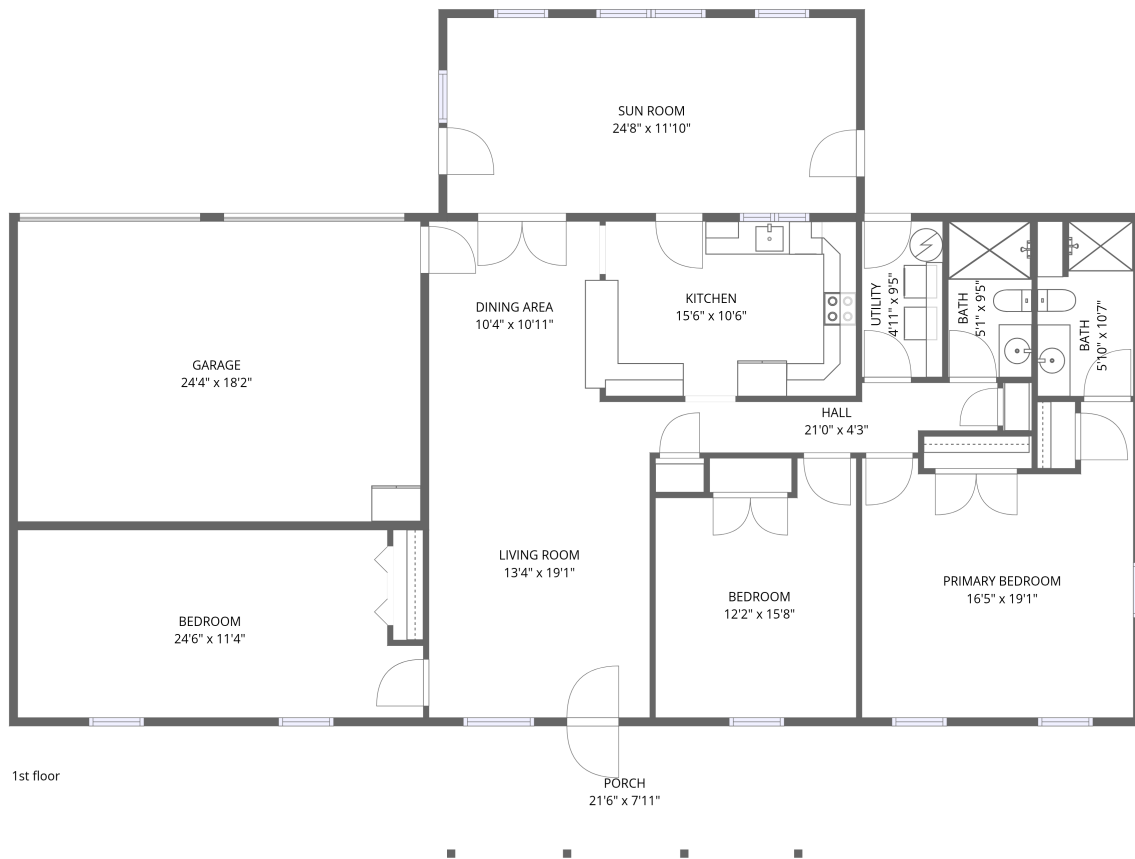

Home data report

6029 Twelve O'clock Knob Road, Roanoke, Virginia 24018,
United States

Total Area: 1861 sq. ft

1st Floor: 1861 sq. ft

Excluded: Porch 171 sq. ft, Garage 441 sq. ft, Walls: 133 sq. ft

Property summary

1
Floors

3
Bedrooms

2
Bathrooms

1
Garages

Home data report

6029 Twelve Oclock Knob Road, Roanoke, Virginia 24018, United States

Room dimensions

Floor 1

Home data report

**6029 Twelve O'clock Knob Road, Roanoke, Virginia 24018,
United States**

#		Dimensions	sqft	Counted as living area
12	Utility	4'11" x 9'5"	46 sq. ft	Yes
13	Porch	21'6" x 7'11"	171 sq. ft	No

1 Floor 1 - Bath

Dimensions: 5'10" x 10'7"
Area: 60 sq. ft
Counted as living area: Yes

Heated: Yes
Finished: Yes
Enclosed: Yes
Contiguous: Yes
Permitted: Yes
Wet space: Yes
Addition: No
Conversion: No

2 Floor 1 - Bath