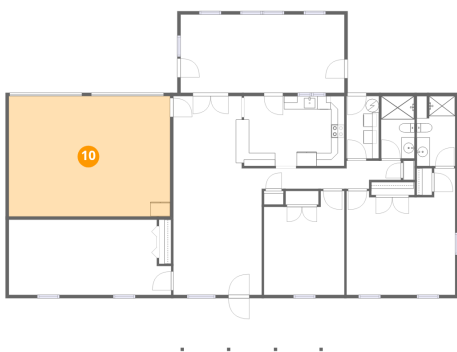

10 Floor 1 - Garage

Dimensions: 24'4" x 18'2"
Area: 441 sq. ft
Counted as living area: No

Heated: No
Finished: No
Enclosed: Yes
Contiguous: Yes
Permitted: Yes
Wet space: No
Addition: No
Conversion: No