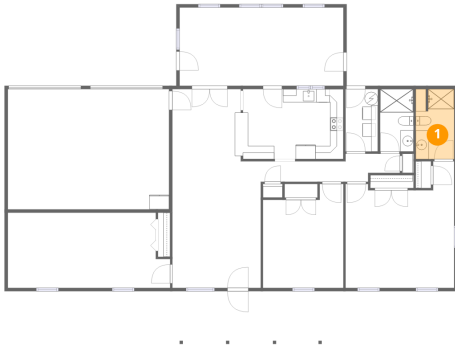

Total:1861sqft Excluded: 612sqft

#		Dimensions	sqft	Counted as living area
1	Bath	5'10" x 10'7"	60 sq. ft	Yes
2	Bath	5'1" x 9'5"	47 sq. ft	Yes
3	Kitchen	15'6" x 10'6"	162 sq. ft	Yes
4	Living Room	13'4" x 19'1"	255 sq. ft	Yes
5	Sun Room	24'8" x 11'10"	292 sq. ft	Yes
6	Hall	21'0" x 4'3"	68 sq. ft	Yes
7	Primary Bedroom	16'5" x 19'1"	258 sq. ft	Yes
8	Bedroom	12'2" x 15'8"	170 sq. ft	Yes
9	Dining Area	10'4" x 10'11"	113 sq. ft	Yes
10	Garage	24'4" x 18'2"	441 sq. ft	No
11	Bedroom	24'6" x 11'4"	263 sq. ft	Yes

Home data report

**6029 Twelve O'clock Knob Road, Roanoke, Virginia 24018,
United States**

#		Dimensions	sqft	Counted as living area
12	Utility	4'11" x 9'5"	46 sq. ft	Yes
13	Porch	21'6" x 7'11"	171 sq. ft	No

1 Floor 1 - Bath

Dimensions: 5'10" x 10'7"
Area: 60 sq. ft
Counted as living area: Yes

Heated: Yes
Finished: Yes
Enclosed: Yes
Contiguous: Yes
Permitted: Yes
Wet space: Yes
Addition: No
Conversion: No

2 Floor 1 - Bath