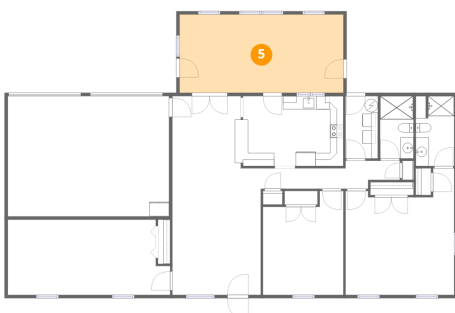

Heated: Yes
Finished: Yes
Enclosed: Yes
Contiguous: Yes
Permitted: Yes
Wet space: No
Addition: No
Conversion: No

4 Floor 1 - Living Room

Dimensions: 13'4" x 19'1"
Area: 255 sq. ft
Counted as living area: Yes

Heated: Yes
Finished: Yes
Enclosed: Yes
Contiguous: Yes
Permitted: Yes
Wet space: No
Addition: No
Conversion: No

5 Floor 1 - Sun Room

Dimensions: 24'8" x 11'10"
Area: 292 sq. ft
Counted as living area: Yes

Heated: Yes
Finished: Yes
Enclosed: Yes
Contiguous: Yes
Permitted: Yes
Wet space: No
Addition: No
Conversion: No

6 Floor 1 - Hall

Dimensions: 21'0" x 4'3"
Area: 68 sq. ft
Counted as living area: Yes

Heated: Yes
Finished: Yes
Enclosed: Yes
Contiguous: Yes
Permitted: Yes
Wet space: No
Addition: No
Conversion: No