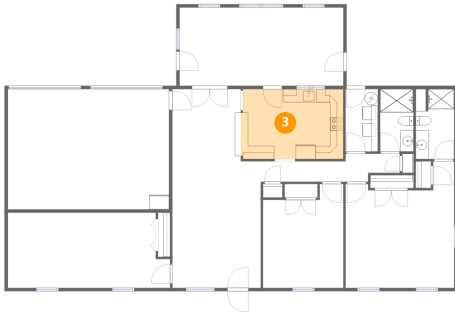

Home data report

**6029 Twelve O'clock Knob Road, Roanoke, Virginia 24018,
United States**

#		Dimensions	sqft	Counted as living area
12	Utility	4'11" x 9'5"	46 sq. ft	Yes
13	Porch	21'6" x 7'11"	171 sq. ft	No

1 Floor 1 - Bath

Dimensions: 5'10" x 10'7"
Area: 60 sq. ft
Counted as living area: Yes

Heated: Yes
Finished: Yes
Enclosed: Yes
Contiguous: Yes
Permitted: Yes
Wet space: Yes
Addition: No
Conversion: No

2 Floor 1 - Bath

Dimensions: 5'1" x 9'5"
Area: 47 sq. ft
Counted as living area: Yes

Heated: Yes
Finished: Yes
Enclosed: Yes
Contiguous: Yes
Permitted: Yes
Wet space: Yes
Addition: No
Conversion: No

3 Floor 1 - Kitchen

Dimensions: 15'6" x 10'6"
Area: 162 sq. ft
Counted as living area: Yes

Heated: Yes
Finished: Yes
Enclosed: Yes
Contiguous: Yes
Permitted: Yes
Wet space: No
Addition: No
Conversion: No

4 Floor 1 - Living Room

Dimensions: 13'4" x 19'1"
Area: 255 sq. ft
Counted as living area: Yes