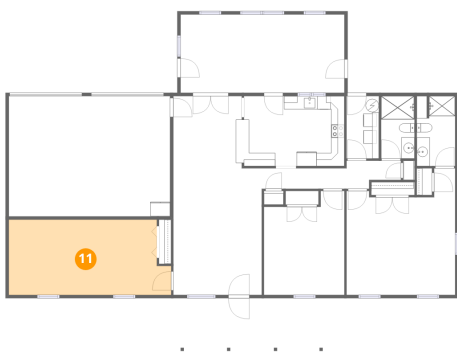

11 Floor 1 - Bedroom

Dimensions: 24'6" x 11'4"
Area: 263 sq. ft
Counted as living area: Yes

Heated: Yes
Finished: Yes
Enclosed: Yes
Contiguous: Yes
Permitted: Yes
Wet space: No
Addition: No
Conversion: No