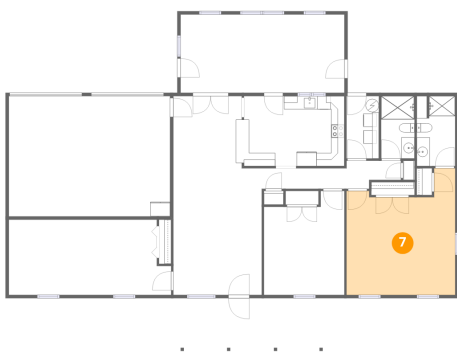

7 Floor 1 - Primary Bedroom

Dimensions: 16'5" x 19'1"
Area: 258 sq. ft
Counted as living area: Yes

Heated: Yes
Finished: Yes
Enclosed: Yes
Contiguous: Yes
Permitted: Yes
Wet space: No
Addition: No
Conversion: No