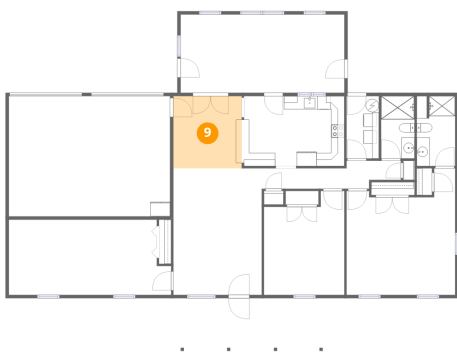

9 Floor 1 - Dining Area

Dimensions: 10'4" x 10'11"
Area: 113 sq. ft
Counted as living area: Yes

Heated: Yes
Finished: Yes
Enclosed: Yes
Contiguous: Yes
Permitted: Yes
Wet space: No
Addition: No
Conversion: No