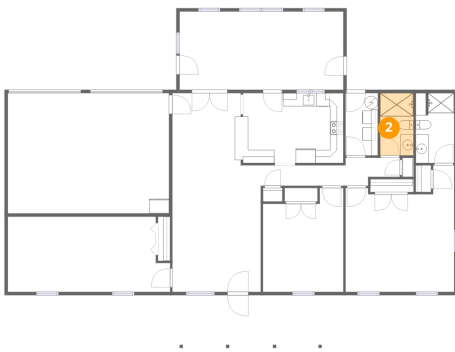

Home data report

**6029 Twelve O'clock Knob Road, Roanoke, Virginia 24018,
United States**

#		Dimensions	sqft	Counted as living area
12	Utility	4'11" x 9'5"	46 sq. ft	Yes
13	Porch	21'6" x 7'11"	171 sq. ft	No

1 Floor 1 - Bath

Dimensions: 5'10" x 10'7"
Area: 60 sq. ft
Counted as living area: Yes

Heated: Yes
Finished: Yes
Enclosed: Yes
Contiguous: Yes
Permitted: Yes
Wet space: Yes
Addition: No
Conversion: No

2 Floor 1 - Bath