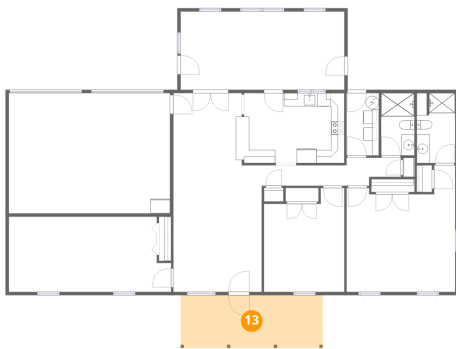

Dimensions: 24'6" x 11'4"
Area: 263 sq. ft
Counted as living area: Yes

Heated: Yes
Finished: Yes
Enclosed: Yes
Contiguous: Yes
Permitted: Yes
Wet space: No
Addition: No
Conversion: No

12 Floor 1 - Utility

Dimensions: 4'11" x 9'5"
Area: 46 sq. ft
Counted as living area: Yes

Heated: Yes
Finished: Yes
Enclosed: Yes
Contiguous: Yes
Permitted: Yes
Wet space: No
Addition: No
Conversion: No

13 Floor 1 - Porch

Dimensions: 21'6" x 7'11"
Area: 171 sq. ft
Counted as living area: No