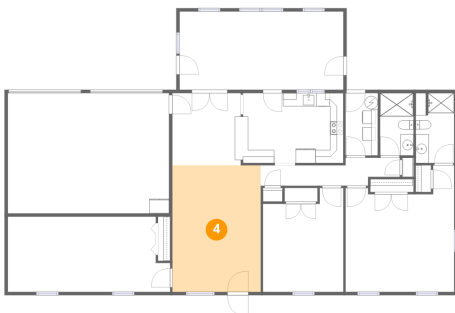

1 Floor 1 - Bath

Dimensions: 5'10" x 10'7"
Area: 60 sq. ft
Counted as living area: Yes

Heated: Yes
Finished: Yes
Enclosed: Yes
Contiguous: Yes
Permitted: Yes
Wet space: Yes
Addition: No
Conversion: No

2 Floor 1 - Bath

Dimensions: 5'1" x 9'5"
Area: 47 sq. ft
Counted as living area: Yes

Heated: Yes
Finished: Yes
Enclosed: Yes
Contiguous: Yes
Permitted: Yes
Wet space: Yes
Addition: No
Conversion: No

3 Floor 1 - Kitchen

Dimensions: 15'6" x 10'6"
Area: 162 sq. ft
Counted as living area: Yes

Heated: Yes
Finished: Yes
Enclosed: Yes
Contiguous: Yes
Permitted: Yes
Wet space: No
Addition: No
Conversion: No

4 Floor 1 - Living Room

Dimensions: 13'4" x 19'1"
Area: 255 sq. ft
Counted as living area: Yes