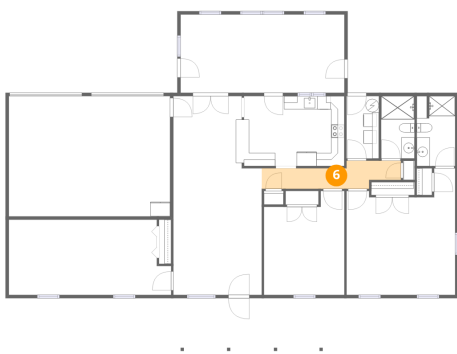

Heated: Yes
Finished: Yes
Enclosed: Yes
Contiguous: Yes
Permitted: Yes
Wet space: No
Addition: No
Conversion: No

5 Floor 1 - Sun Room

Dimensions: 24'8" x 11'10"
Area: 292 sq. ft
Counted as living area: Yes

Heated: Yes
Finished: Yes
Enclosed: Yes
Contiguous: Yes
Permitted: Yes
Wet space: No
Addition: No
Conversion: No

6 Floor 1 - Hall

Dimensions: 21'0" x 4'3"
Area: 68 sq. ft
Counted as living area: Yes

Heated: Yes
Finished: Yes
Enclosed: Yes
Contiguous: Yes
Permitted: Yes
Wet space: No
Addition: No
Conversion: No