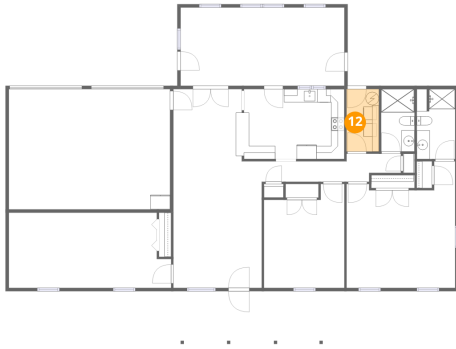

12 Floor 1 - Utility

Dimensions: 4'11" x 9'5"
Area: 46 sq. ft
Counted as living area: Yes

Heated: Yes
Finished: Yes
Enclosed: Yes
Contiguous: Yes
Permitted: Yes
Wet space: No
Addition: No
Conversion: No