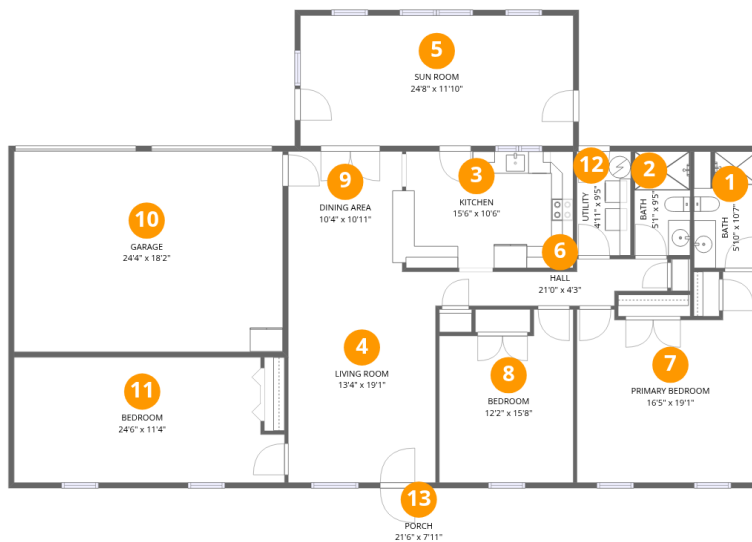

Home data report

6029 Twelve O'clock Knob Road, Roanoke, Virginia 24018,
United States

Total Area: 1861 sq. ft

1st Floor: 1861 sq. ft

Excluded: Porch 171 sq. ft, Garage 441 sq. ft, Walls: 133 sq. ft

Property summary

1
Floors

3
Bedrooms

2
Bathrooms

1
Garages

Home data report

6029 Twelve Oclock Knob Road, Roanoke, Virginia 24018, United States

Room dimensions

Floor 1

Home data report

**6029 Twelve O'clock Knob Road, Roanoke, Virginia 24018,
United States**

#		Dimensions	sqft	Counted as living area
12	Utility	4'11" x 9'5"	46 sq. ft	Yes
13	Porch	21'6" x 7'11"	171 sq. ft	No

9 Floor 1 - Dining Area

Dimensions: 10'4" x 10'11"
Area: 113 sq. ft
Counted as living area: Yes

Heated: Yes
Finished: Yes
Enclosed: Yes
Contiguous: Yes
Permitted: Yes
Wet space: No
Addition: No
Conversion: No