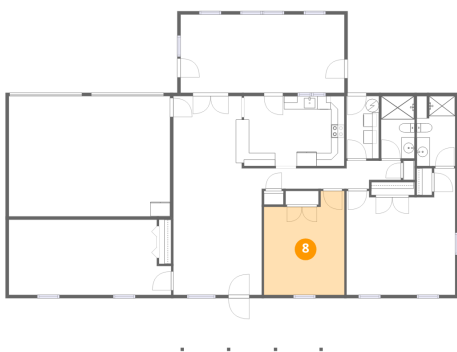

8 Floor 1 - Bedroom

Dimensions: 12'2" x 15'8"
Area: 170 sq. ft
Counted as living area: Yes

Heated: Yes
Finished: Yes
Enclosed: Yes
Contiguous: Yes
Permitted: Yes
Wet space: No
Addition: No
Conversion: No