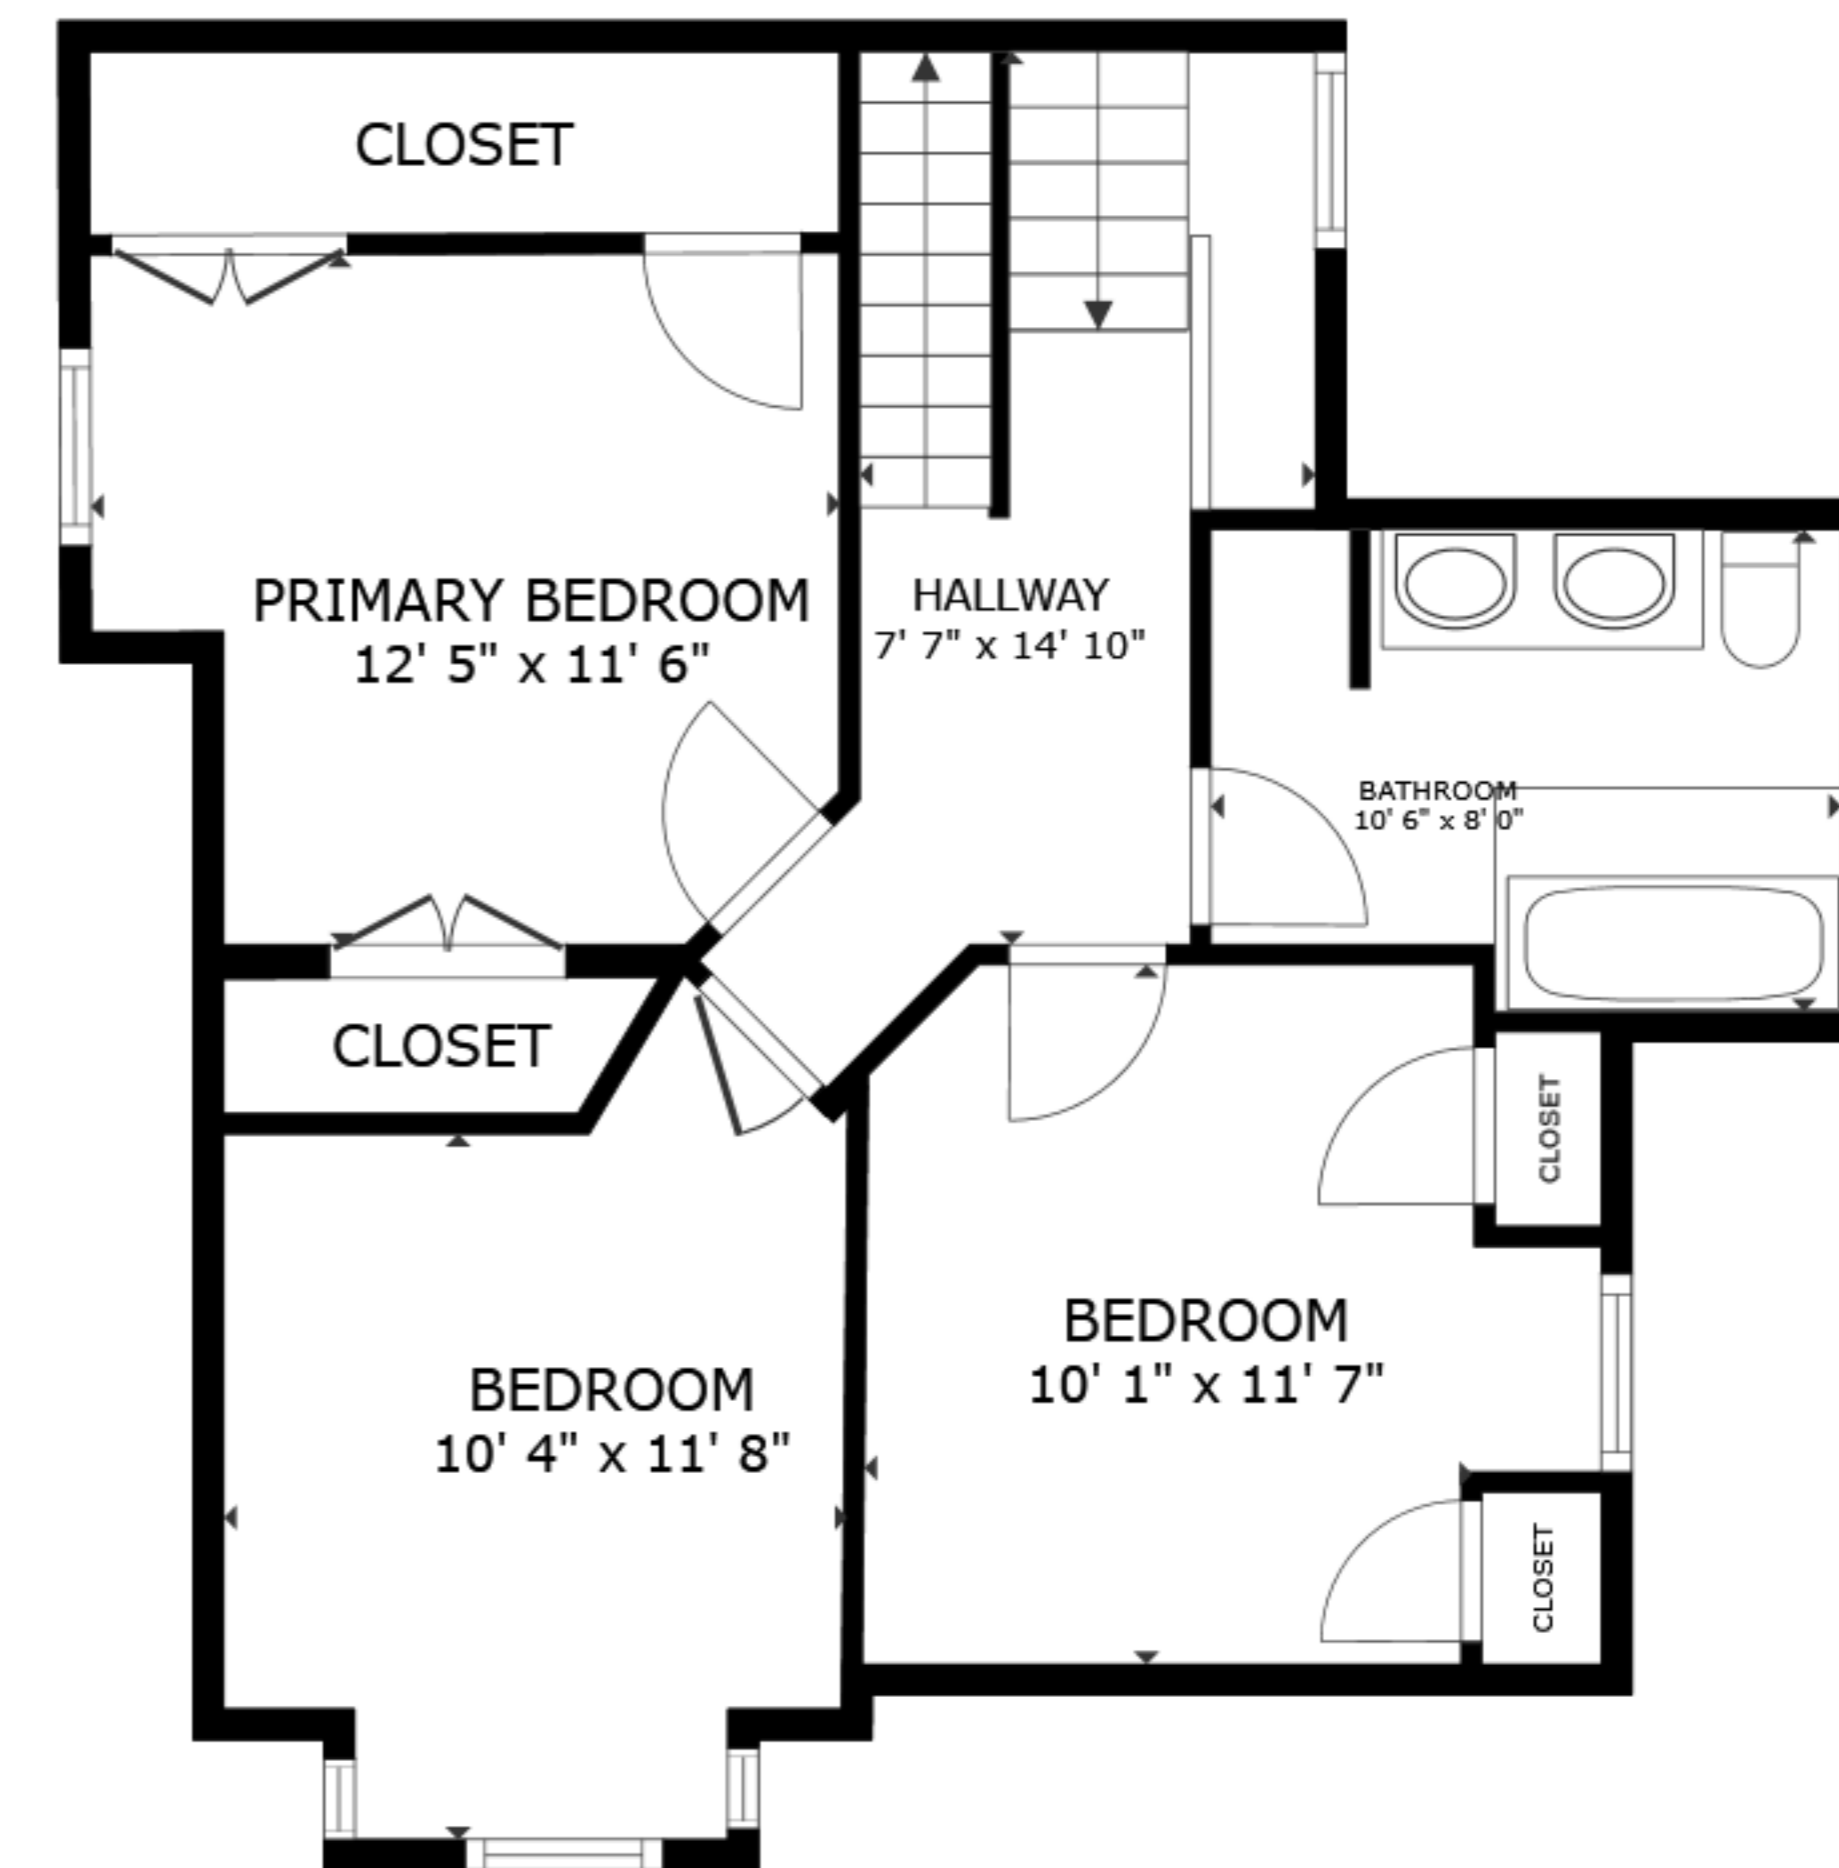

FLOOR 1

FLOOR 2

FLOOR 3

FLOOR 4

GROSS INTERNAL AREA
 FLOOR 1 736 sq.ft. FLOOR 2 1,228 sq.ft. FLOOR 3 647 sq.ft. FLOOR 4 230 sq.ft.
 TOTAL : 2,841 sq.ft.

SIZES AND DIMENSIONS ARE APPROXIMATE, ACTUAL MAY VARY.