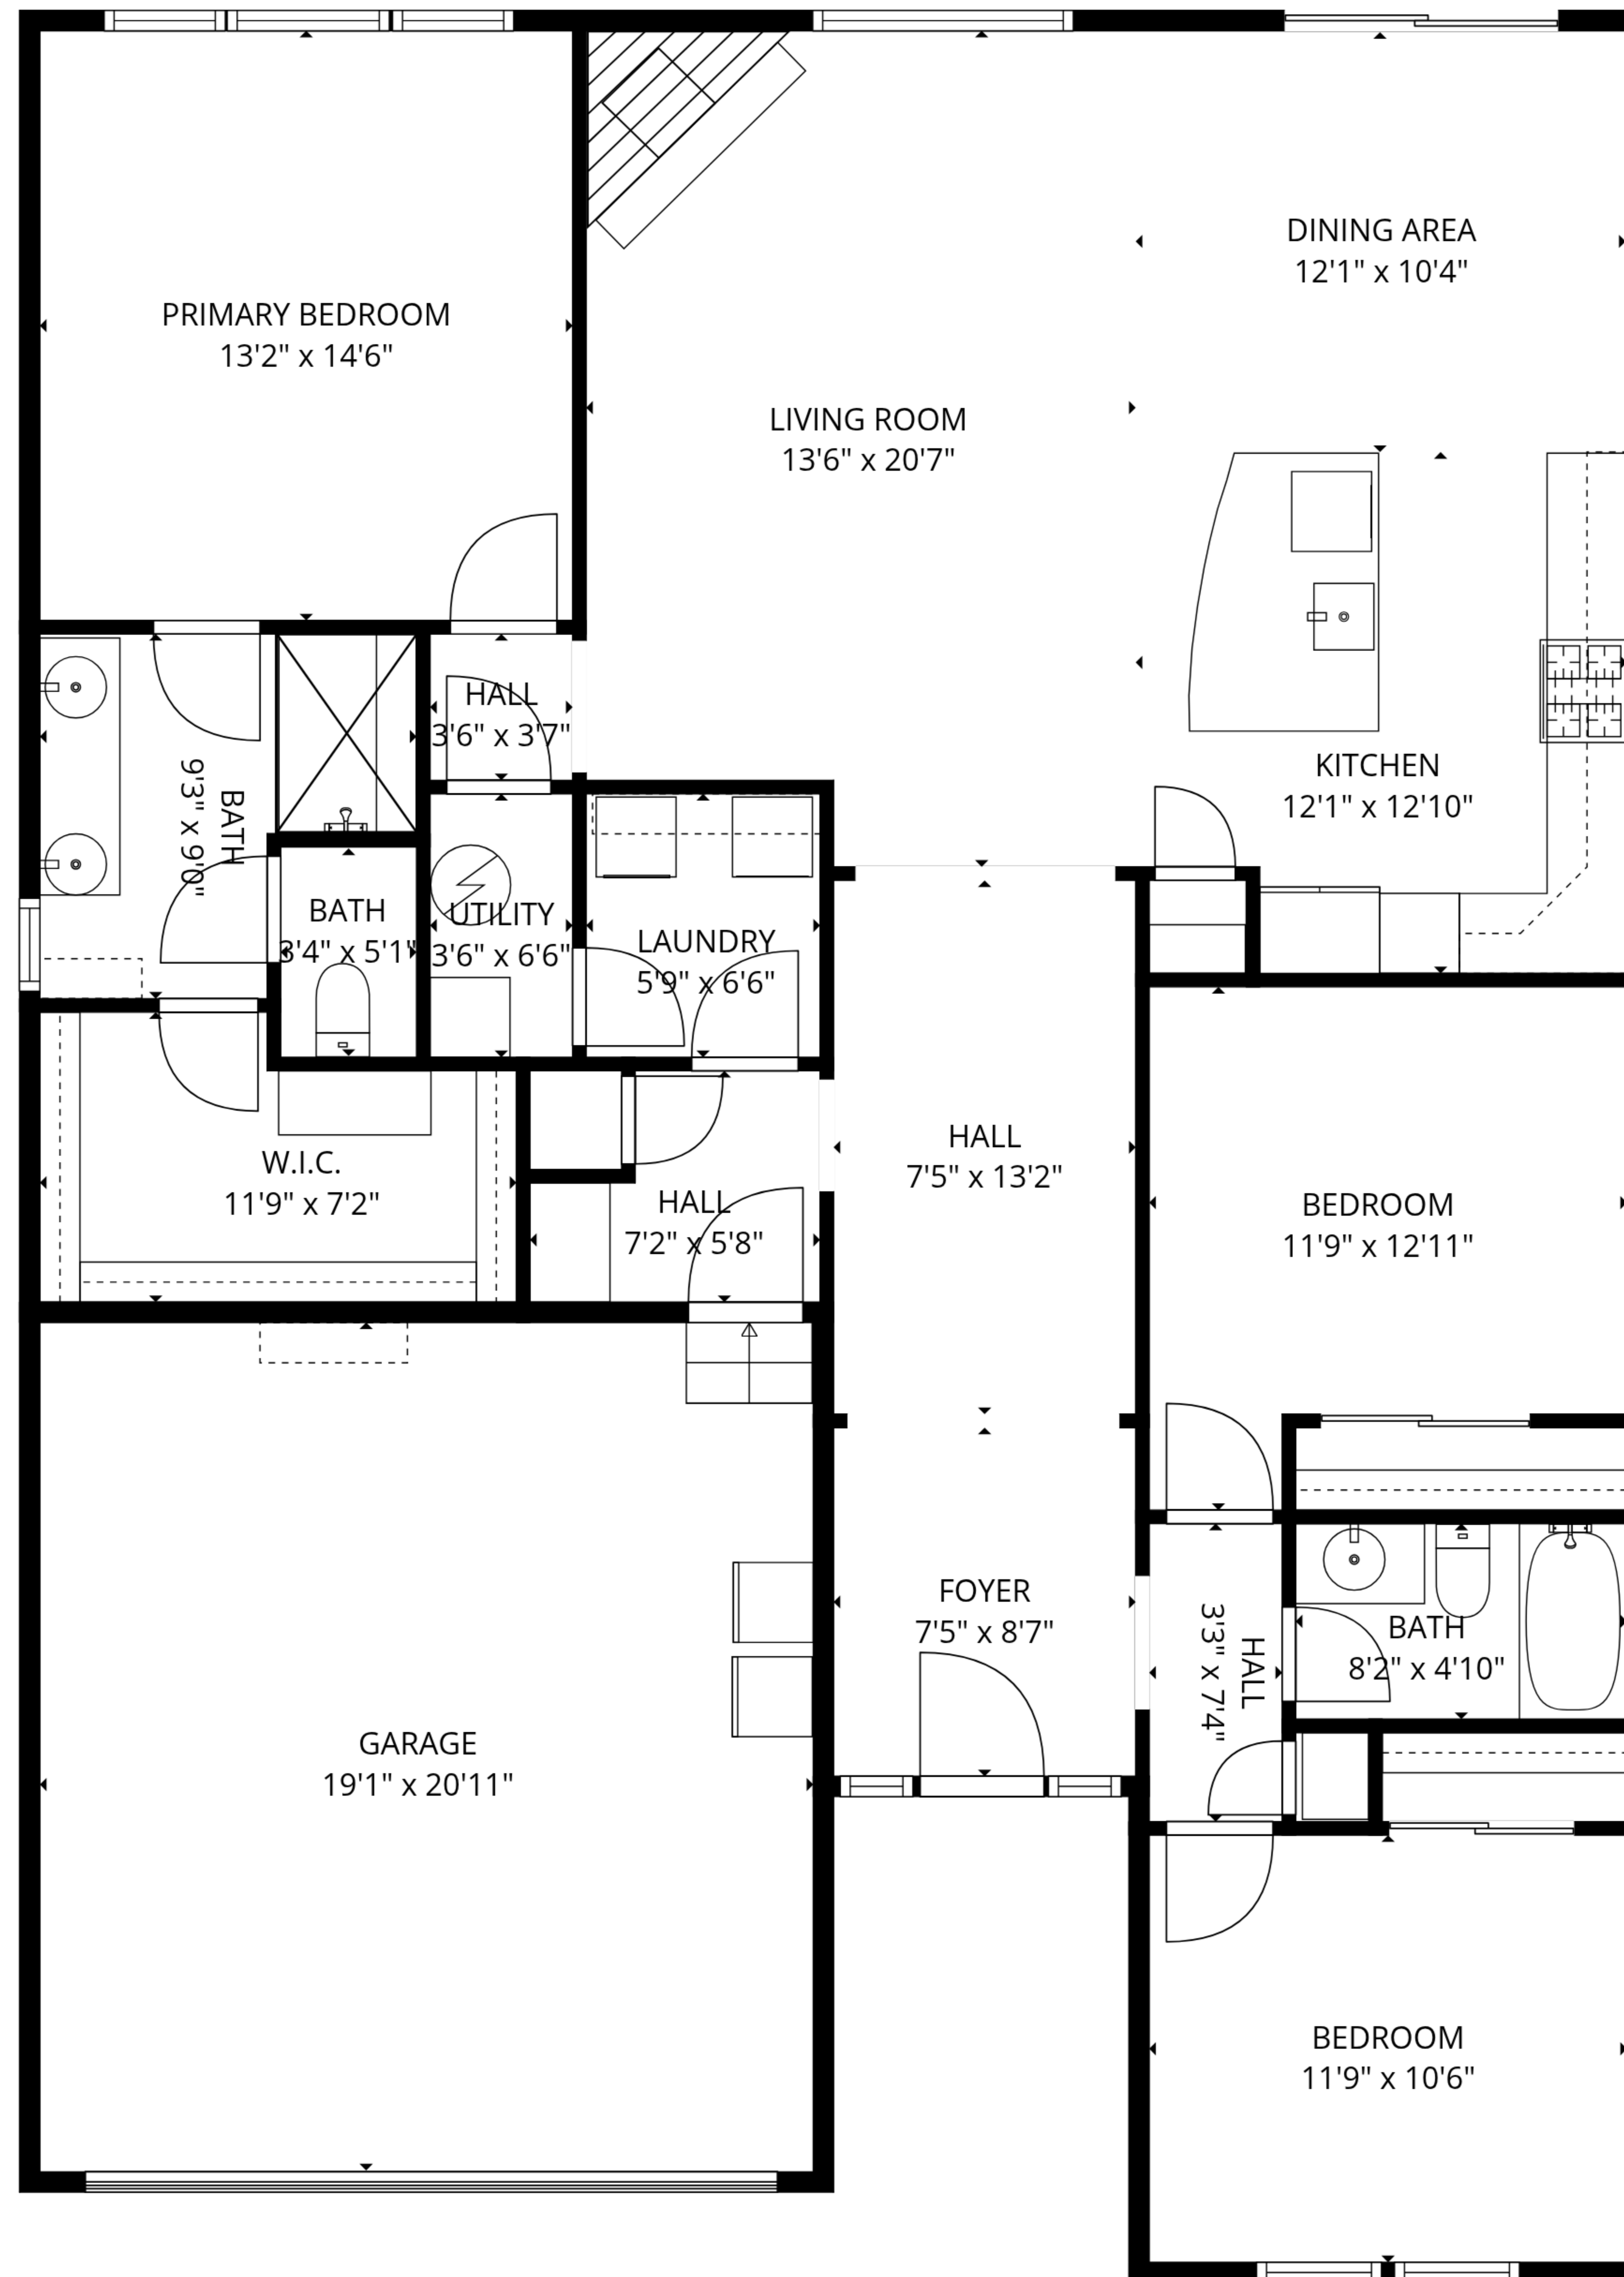

TOTAL: 1594 sq. ft
 1st floor: 1594 sq. ft
 EXCLUDED AREAS: GARAGE: 399 sq. ft, WALLS: 120 sq. ft

SIZES AND DIMENSIONS ARE APPROXIMATE, ACTUAL MAY VARY.

TOTAL: 1594 sq. ft
 1st floor: 1594 sq. ft
 EXCLUDED AREAS: GARAGE: 399 sq. ft, WALLS: 120 sq. ft

SIZES AND DIMENSIONS ARE APPROXIMATE, ACTUAL MAY VARY.