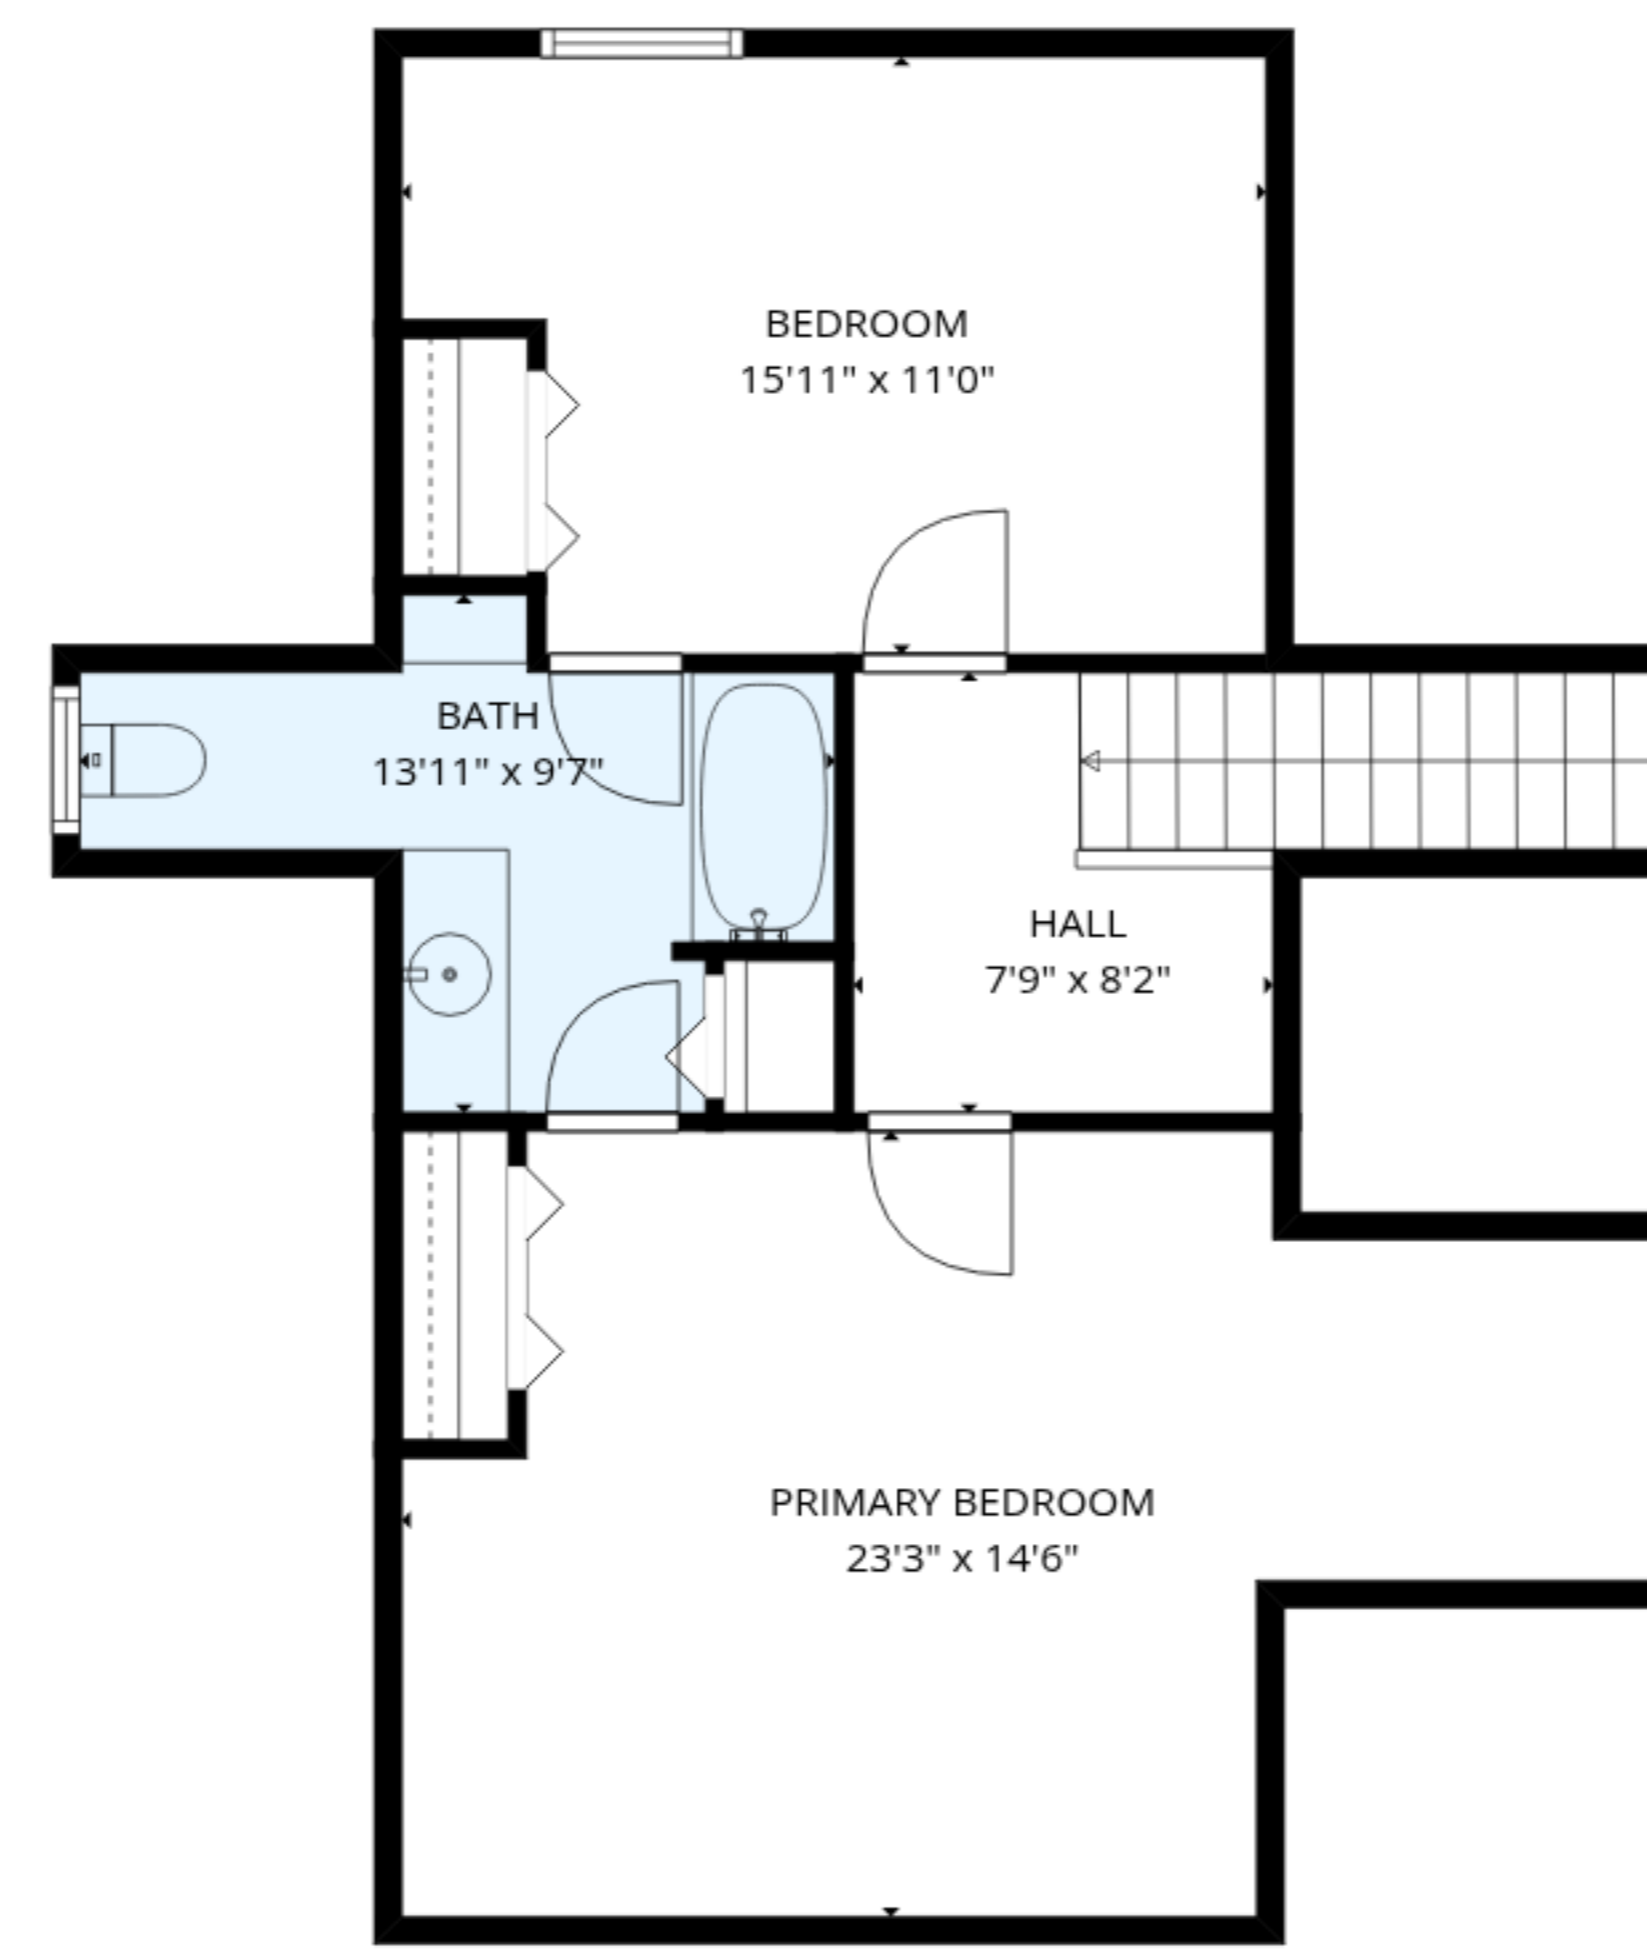

TOTAL: 2466 sq. ft

Basement: 765 sq. ft, 1st floor: 1065 sq. ft, 2nd floor: 636 sq. ft
 EXCLUDED AREAS: UTILITY: 82 sq. ft, STORAGE: 218 sq. ft, GARAGE: 351 sq. ft,
 BALCONY: 77 sq. ft, WALLS: 247 sq. ft

MEASUREMENTS ARE DEEMED RELIABLE BUT ARE NOT GUARANTEED.

TOTAL: 2466 sq. ft

Basement: 765 sq. ft, 1st floor: 1065 sq. ft, 2nd floor: 636 sq. ft

EXCLUDED AREAS: UTILITY: 82 sq. ft, STORAGE: 218 sq. ft, GARAGE: 351 sq. ft,
BALCONY: 77 sq. ft, WALLS: 247 sq. ft

MEASUREMENTS ARE DEEMED RELIABLE BUT ARE NOT GUARANTEED.

2nd floor

1st floor

Basement

TOTAL: 2466 sq. ft

Basement: 765 sq. ft, 1st floor: 1065 sq. ft, 2nd floor: 636 sq. ft

EXCLUDED AREAS: UTILITY: 82 sq. ft, STORAGE: 218 sq. ft, GARAGE: 351 sq. ft,
BALCONY: 77 sq. ft, WALLS: 247 sq. ft