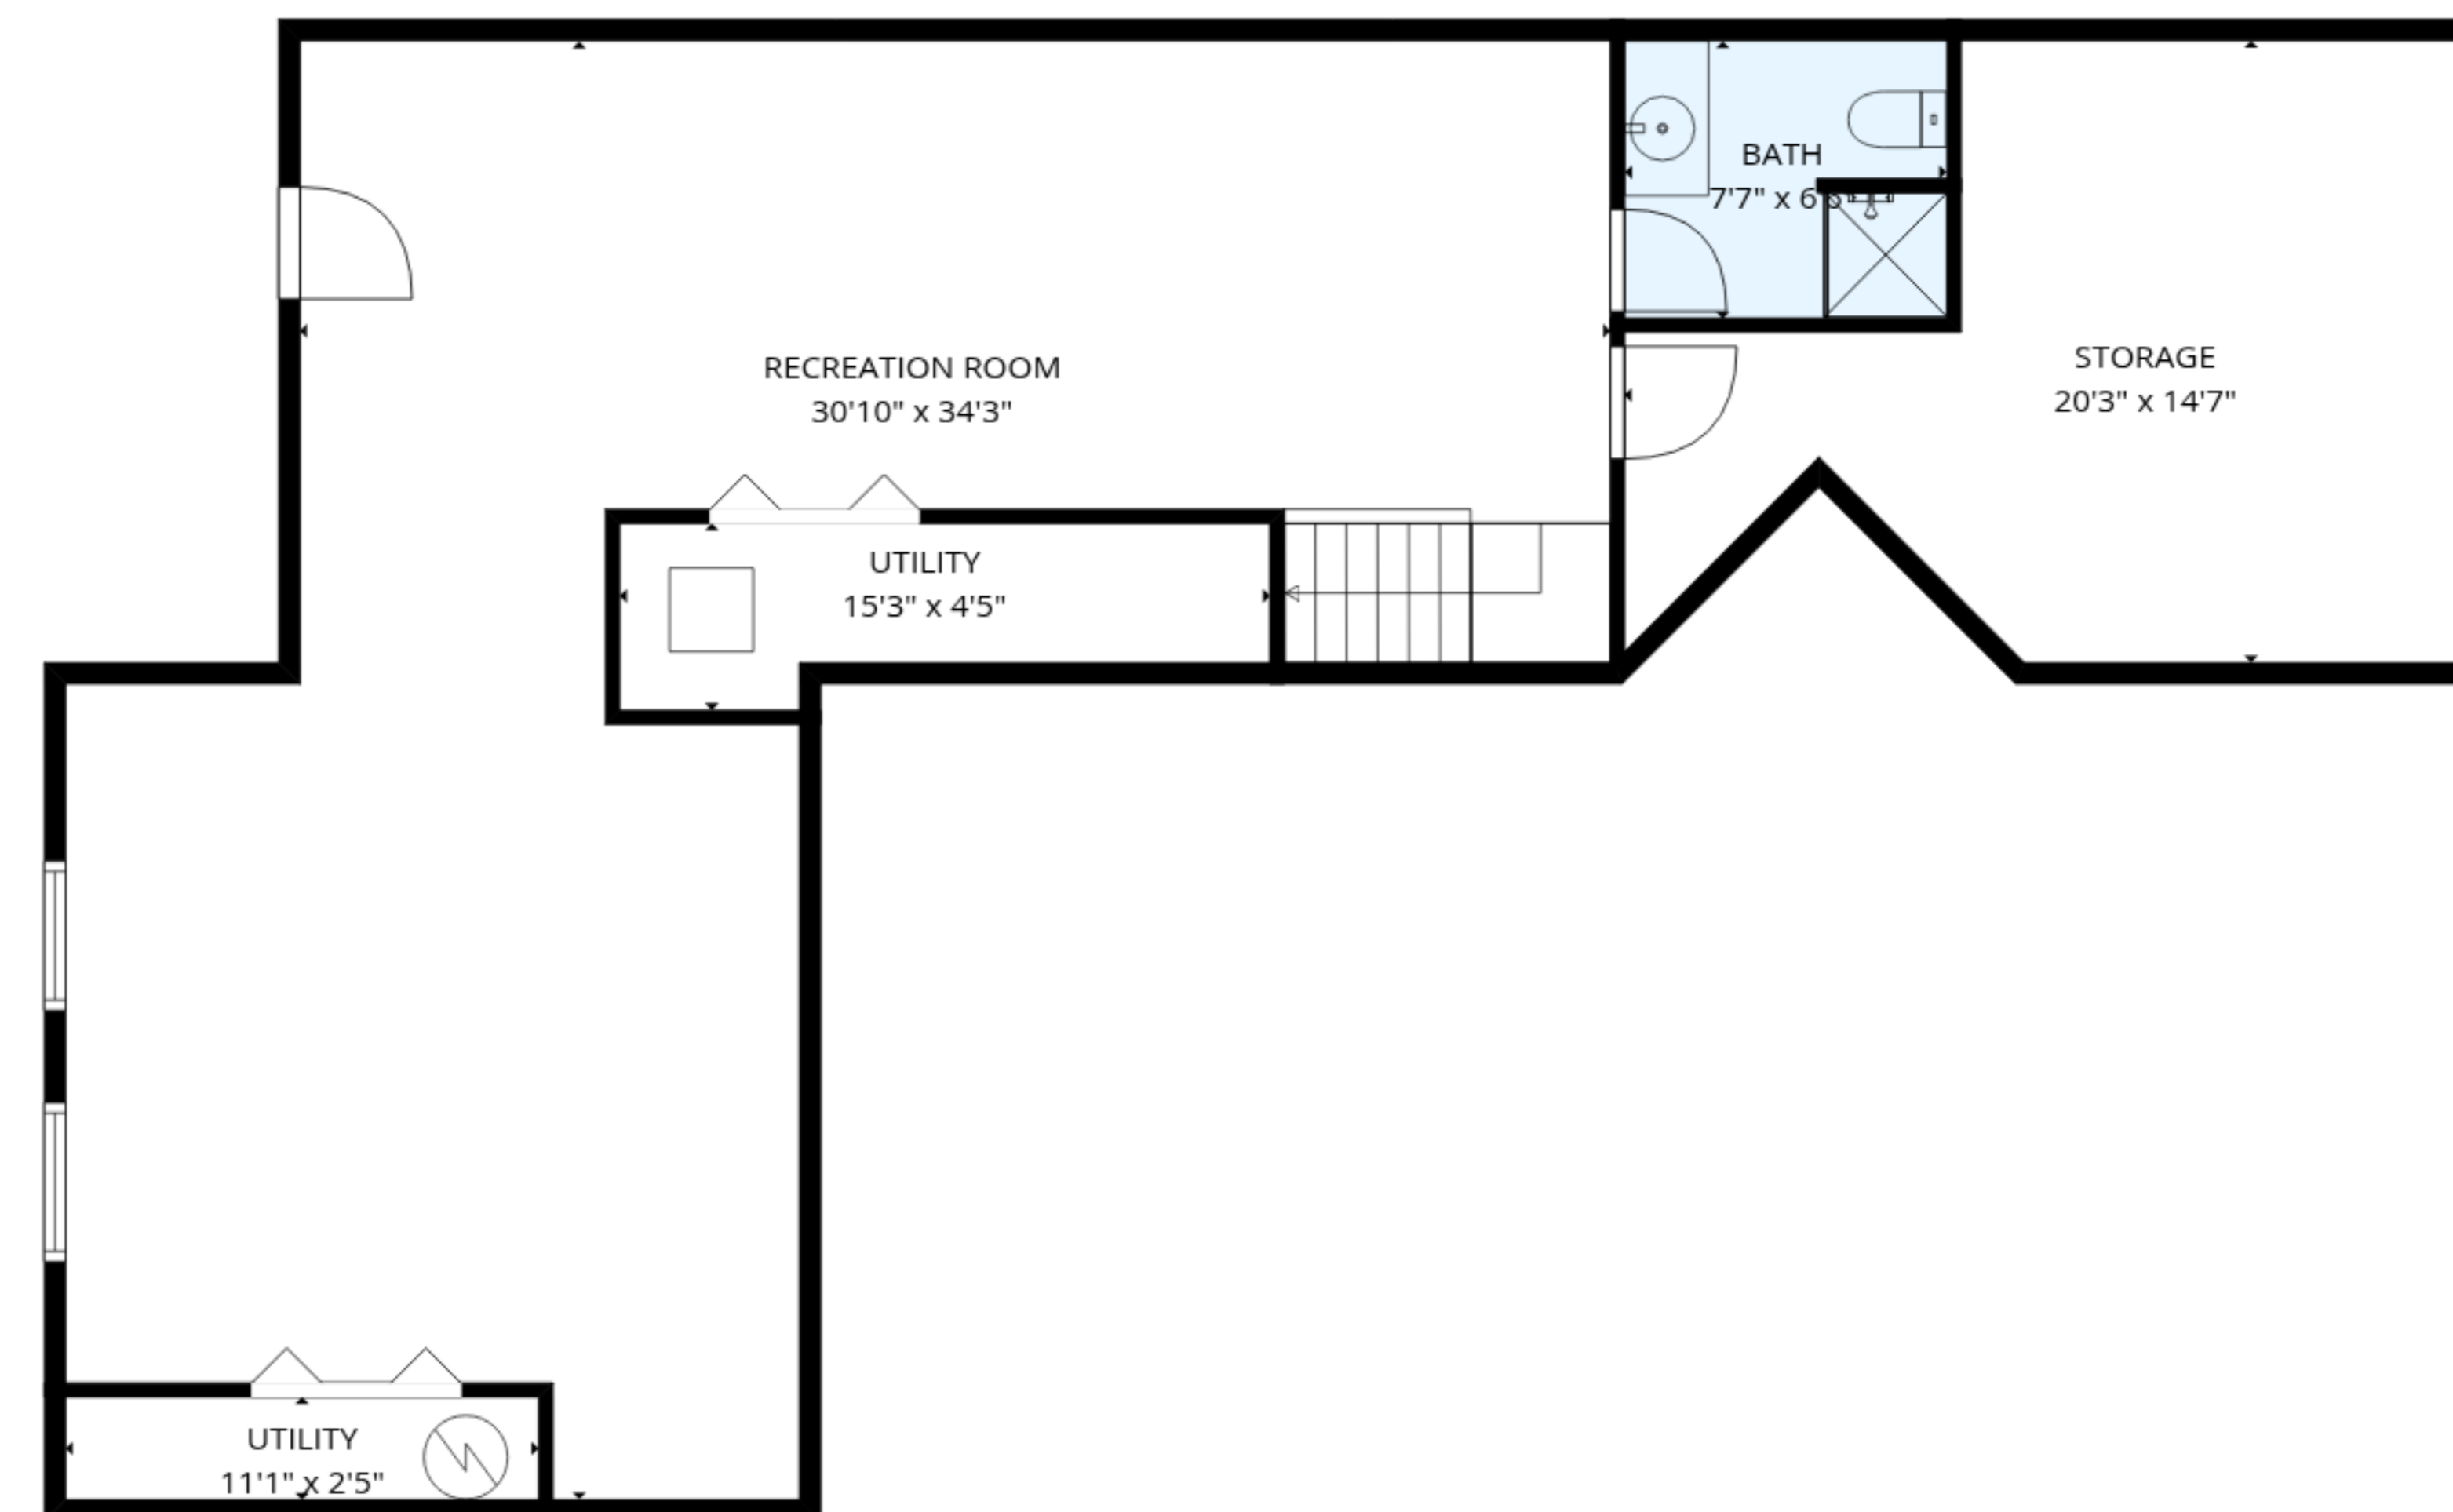

TOTAL: 2466 sq. ft

Basement: 765 sq. ft, 1st floor: 1065 sq. ft, 2nd floor: 636 sq. ft
 EXCLUDED AREAS: UTILITY: 82 sq. ft, STORAGE: 218 sq. ft, GARAGE: 351 sq. ft,
 BALCONY: 77 sq. ft, WALLS: 247 sq. ft

MEASUREMENTS ARE DEEMED RELIABLE BUT ARE NOT GUARANTEED.

TOTAL: 2466 sq. ft

Basement: 765 sq. ft, 1st floor: 1065 sq. ft, 2nd floor: 636 sq. ft

EXCLUDED AREAS: UTILITY: 82 sq. ft, STORAGE: 218 sq. ft, GARAGE: 351 sq. ft,
BALCONY: 77 sq. ft, WALLS: 247 sq. ft

MEASUREMENTS ARE DEEMED RELIABLE BUT ARE NOT GUARANTEED.

2nd floor

1st floor

Basement

TOTAL: 2466 sq. ft

Basement: 765 sq. ft, 1st floor: 1065 sq. ft, 2nd floor: 636 sq. ft

EXCLUDED AREAS: UTILITY: 82 sq. ft, STORAGE: 218 sq. ft, GARAGE: 351 sq. ft,
BALCONY: 77 sq. ft, WALLS: 247 sq. ft