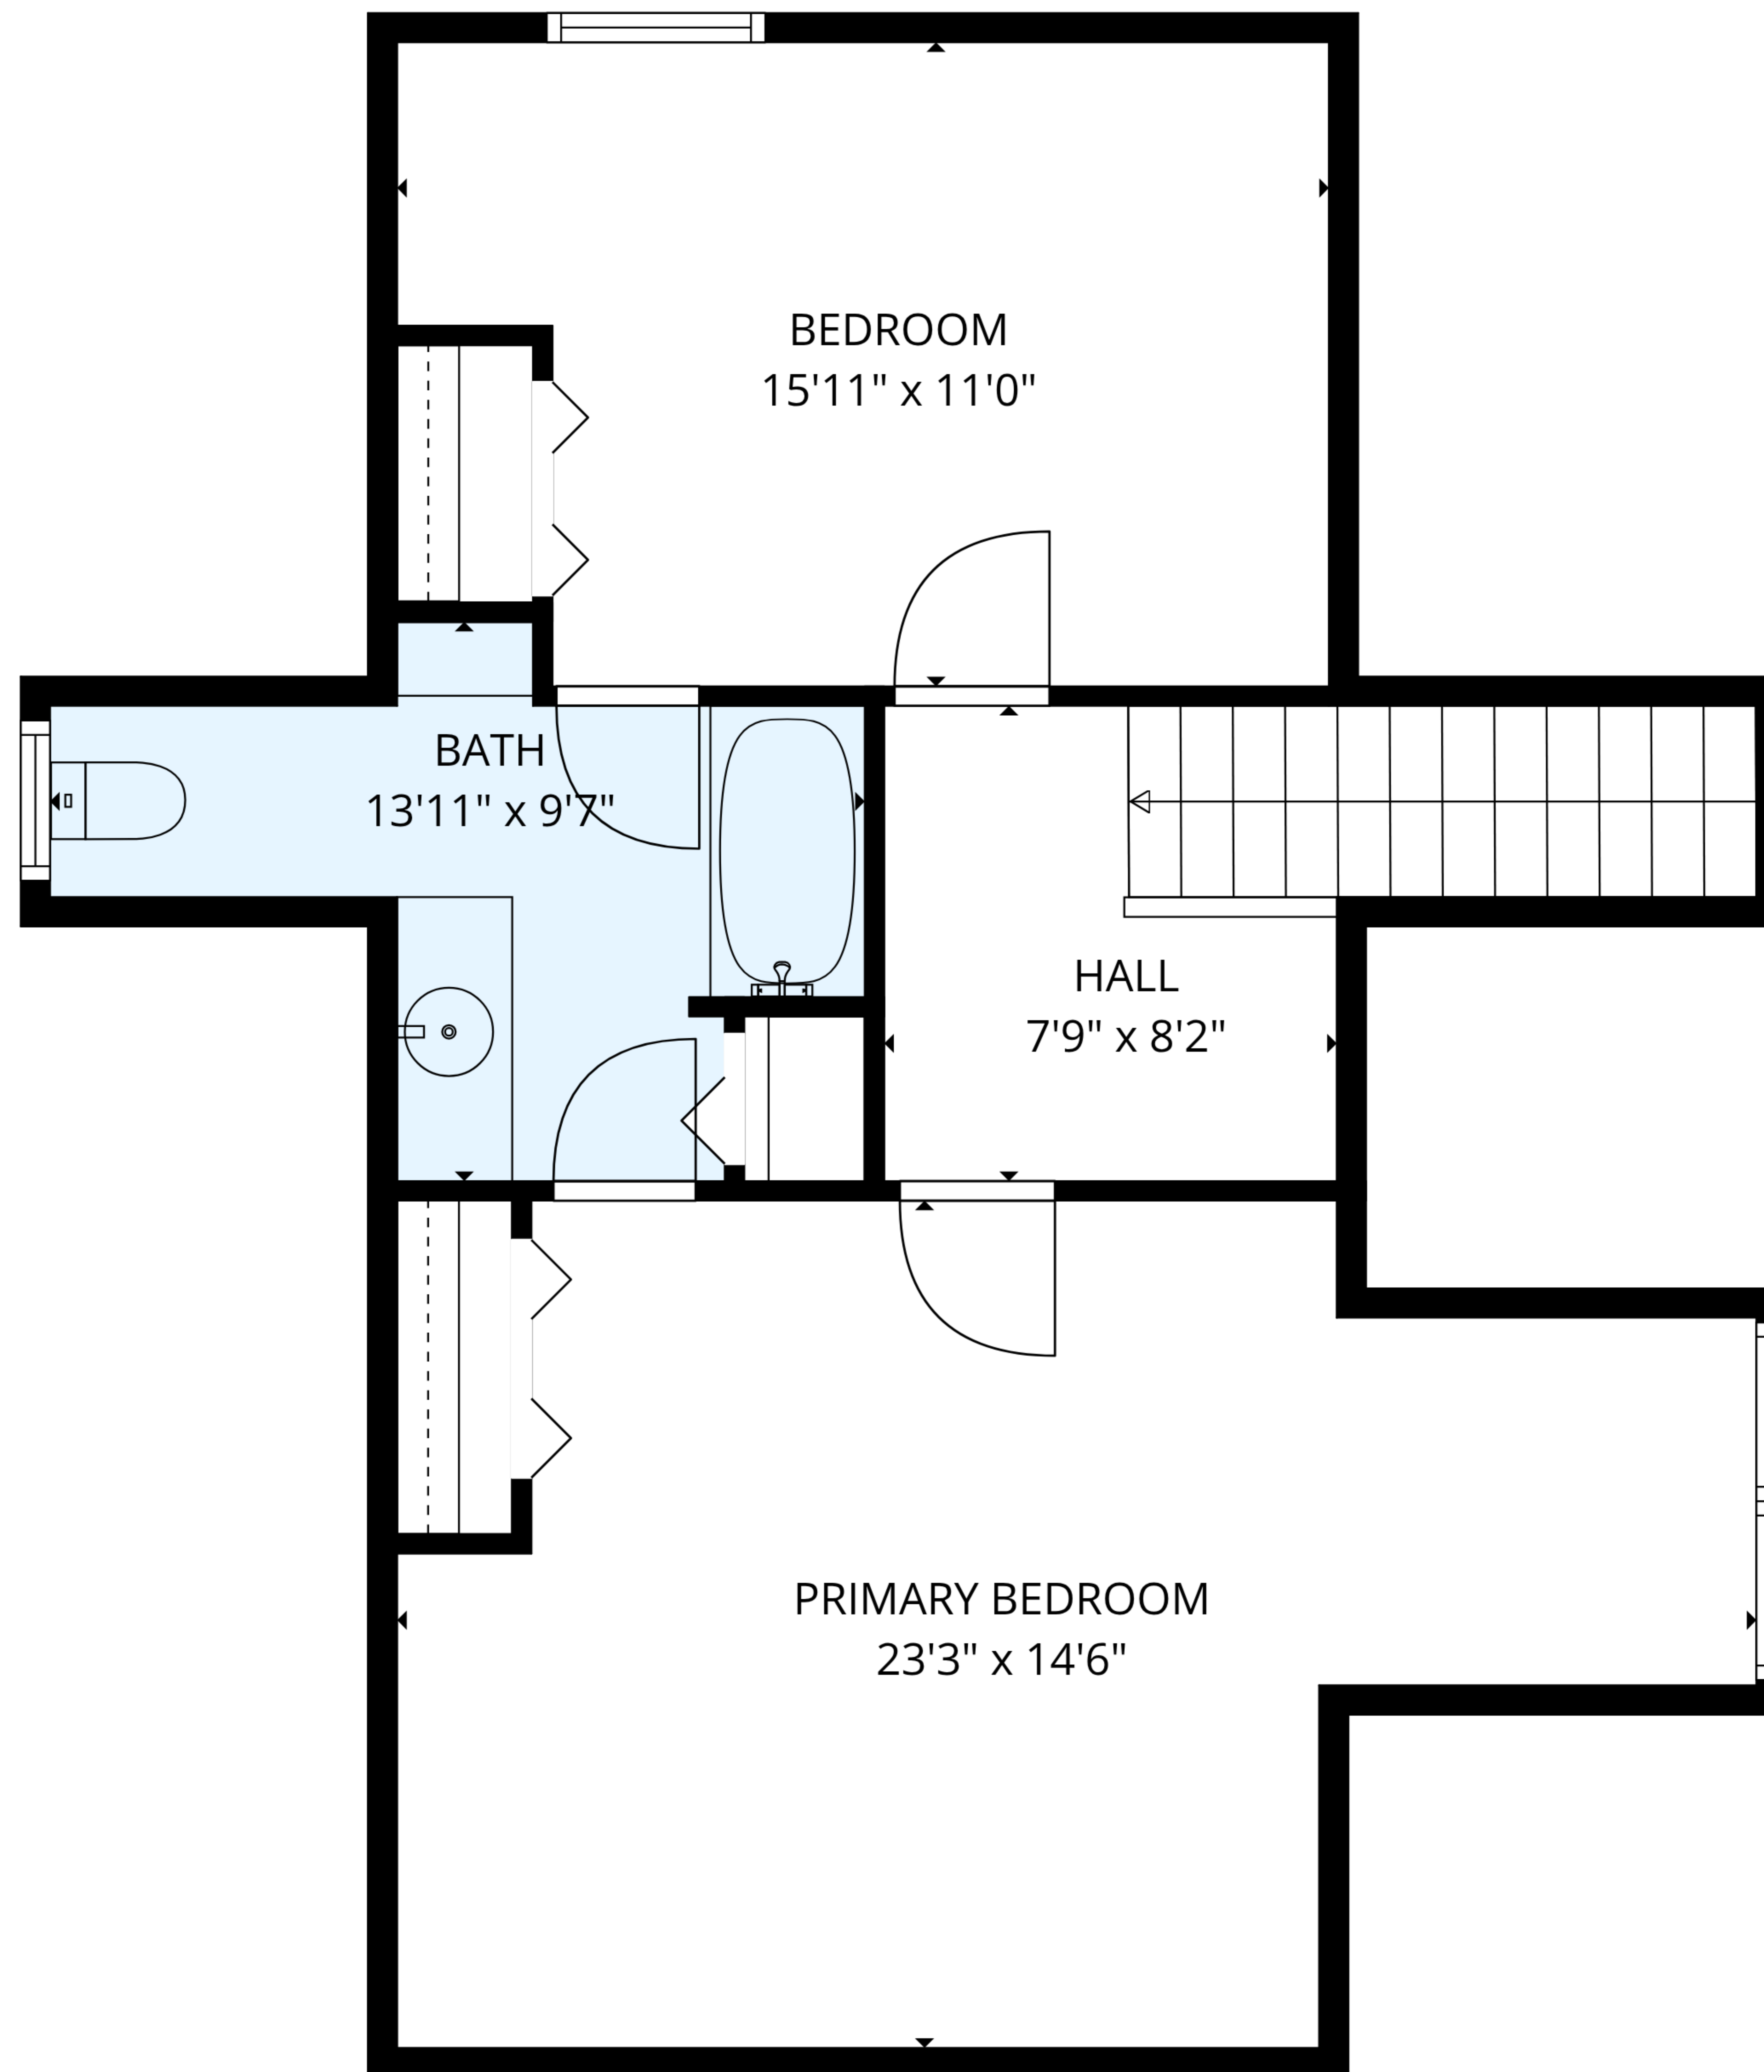

TOTAL: 2466 sq. ft

Basement: 765 sq. ft, 1st floor: 1065 sq. ft, 2nd floor: 636 sq. ft
 EXCLUDED AREAS: UTILITY: 82 sq. ft, STORAGE: 218 sq. ft, GARAGE: 351 sq. ft,
 BALCONY: 77 sq. ft, WALLS: 247 sq. ft

MEASUREMENTS ARE DEEMED RELIABLE BUT ARE NOT GUARANTEED.

TOTAL: 2466 sq. ft

Basement: 765 sq. ft, 1st floor: 1065 sq. ft, 2nd floor: 636 sq. ft

EXCLUDED AREAS: UTILITY: 82 sq. ft, STORAGE: 218 sq. ft, GARAGE: 351 sq. ft,
BALCONY: 77 sq. ft, WALLS: 247 sq. ft

MEASUREMENTS ARE DEEMED RELIABLE BUT ARE NOT GUARANTEED.

2nd floor

1st floor

Basement

TOTAL: 2466 sq. ft

Basement: 765 sq. ft, 1st floor: 1065 sq. ft, 2nd floor: 636 sq. ft

EXCLUDED AREAS: UTILITY: 82 sq. ft, STORAGE: 218 sq. ft, GARAGE: 351 sq. ft,
BALCONY: 77 sq. ft, WALLS: 247 sq. ft