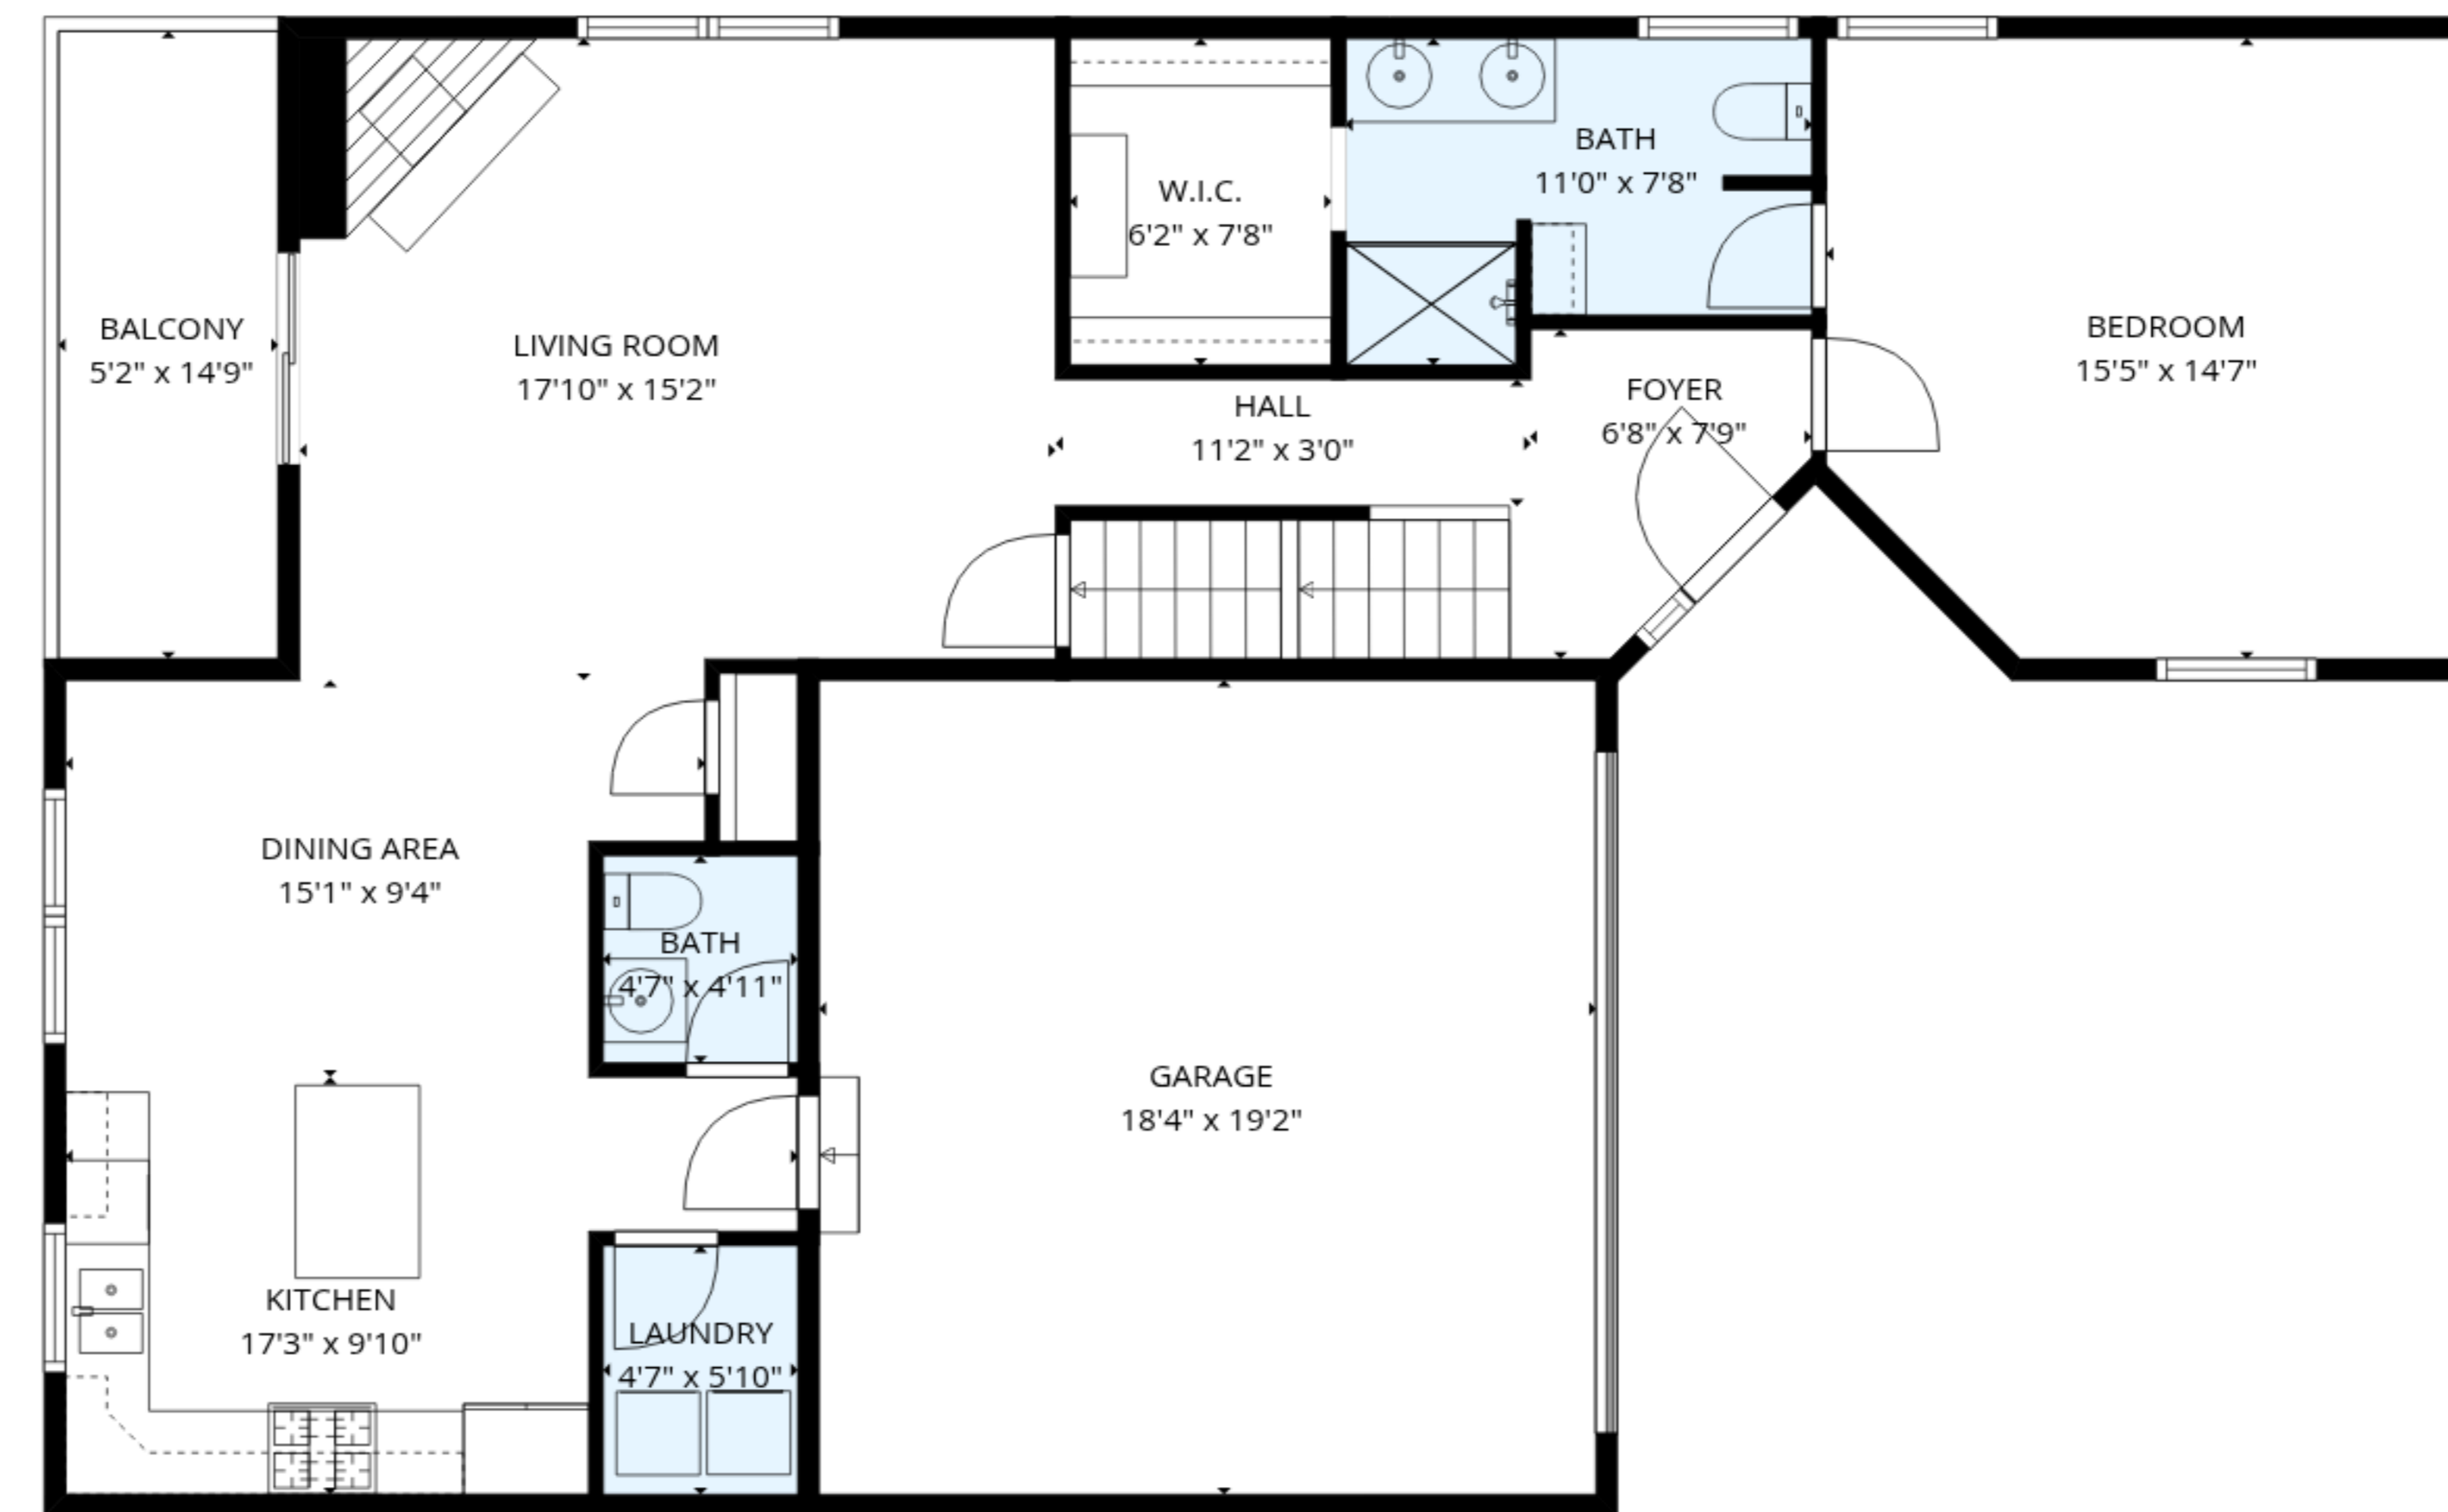

TOTAL: 2466 sq. ft

Basement: 765 sq. ft, 1st floor: 1065 sq. ft, 2nd floor: 636 sq. ft
 EXCLUDED AREAS: UTILITY: 82 sq. ft, STORAGE: 218 sq. ft, GARAGE: 351 sq. ft,
 BALCONY: 77 sq. ft, WALLS: 247 sq. ft

MEASUREMENTS ARE DEEMED RELIABLE BUT ARE NOT GUARANTEED.

TOTAL: 2466 sq. ft

Basement: 765 sq. ft, 1st floor: 1065 sq. ft, 2nd floor: 636 sq. ft

EXCLUDED AREAS: UTILITY: 82 sq. ft, STORAGE: 218 sq. ft, GARAGE: 351 sq. ft,
BALCONY: 77 sq. ft, WALLS: 247 sq. ft

MEASUREMENTS ARE DEEMED RELIABLE BUT ARE NOT GUARANTEED.

2nd floor

1st floor

Basement

TOTAL: 2466 sq. ft

Basement: 765 sq. ft, 1st floor: 1065 sq. ft, 2nd floor: 636 sq. ft

EXCLUDED AREAS: UTILITY: 82 sq. ft, STORAGE: 218 sq. ft, GARAGE: 351 sq. ft,
BALCONY: 77 sq. ft, WALLS: 247 sq. ft