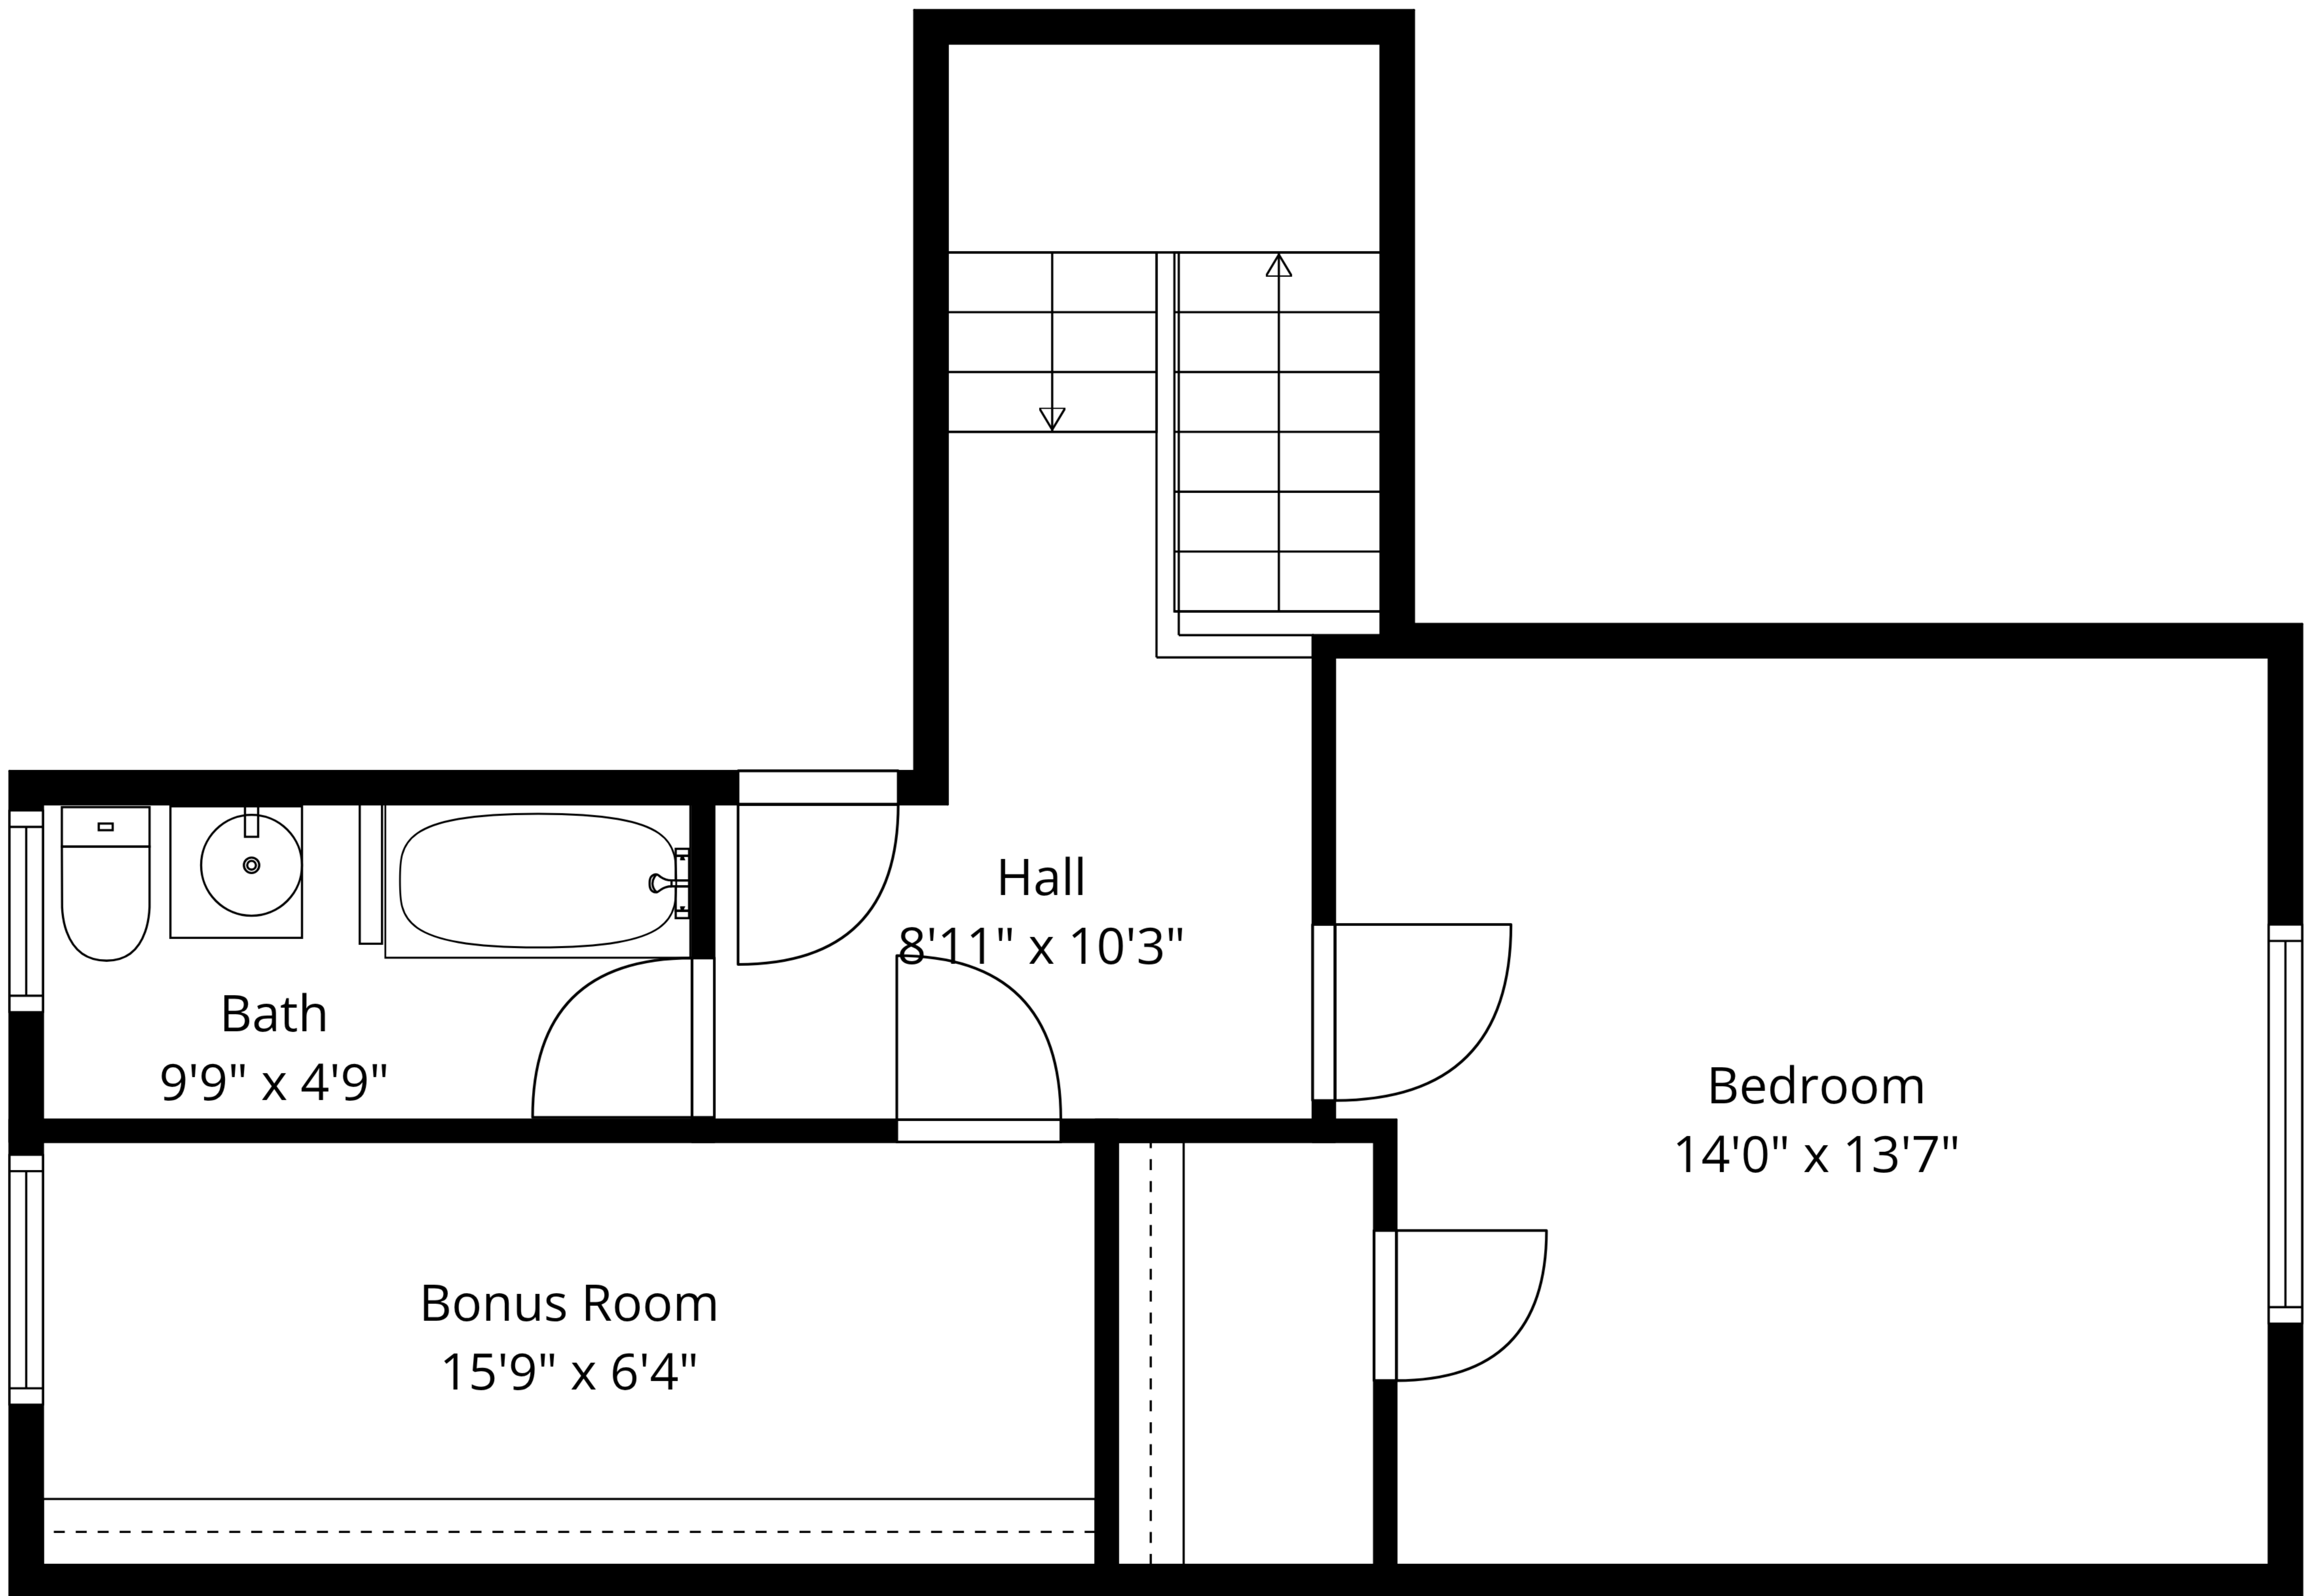

**TOTAL: 3546 sq. ft**

LOWER LEVEL: 907 sq. ft, FIRST FLOOR: 1152 sq. ft, SECOND FLOOR: 1005 sq. ft, THIRD FLOOR: 482 sq. ft  
 EXCLUDED AREAS: UTILITY: 89 sq. ft, PORCH: 41 sq. ft, WALLS: 262 sq. ft

Measurements Are Approximate - Deemed Highly Reliable But Not Guaranteed