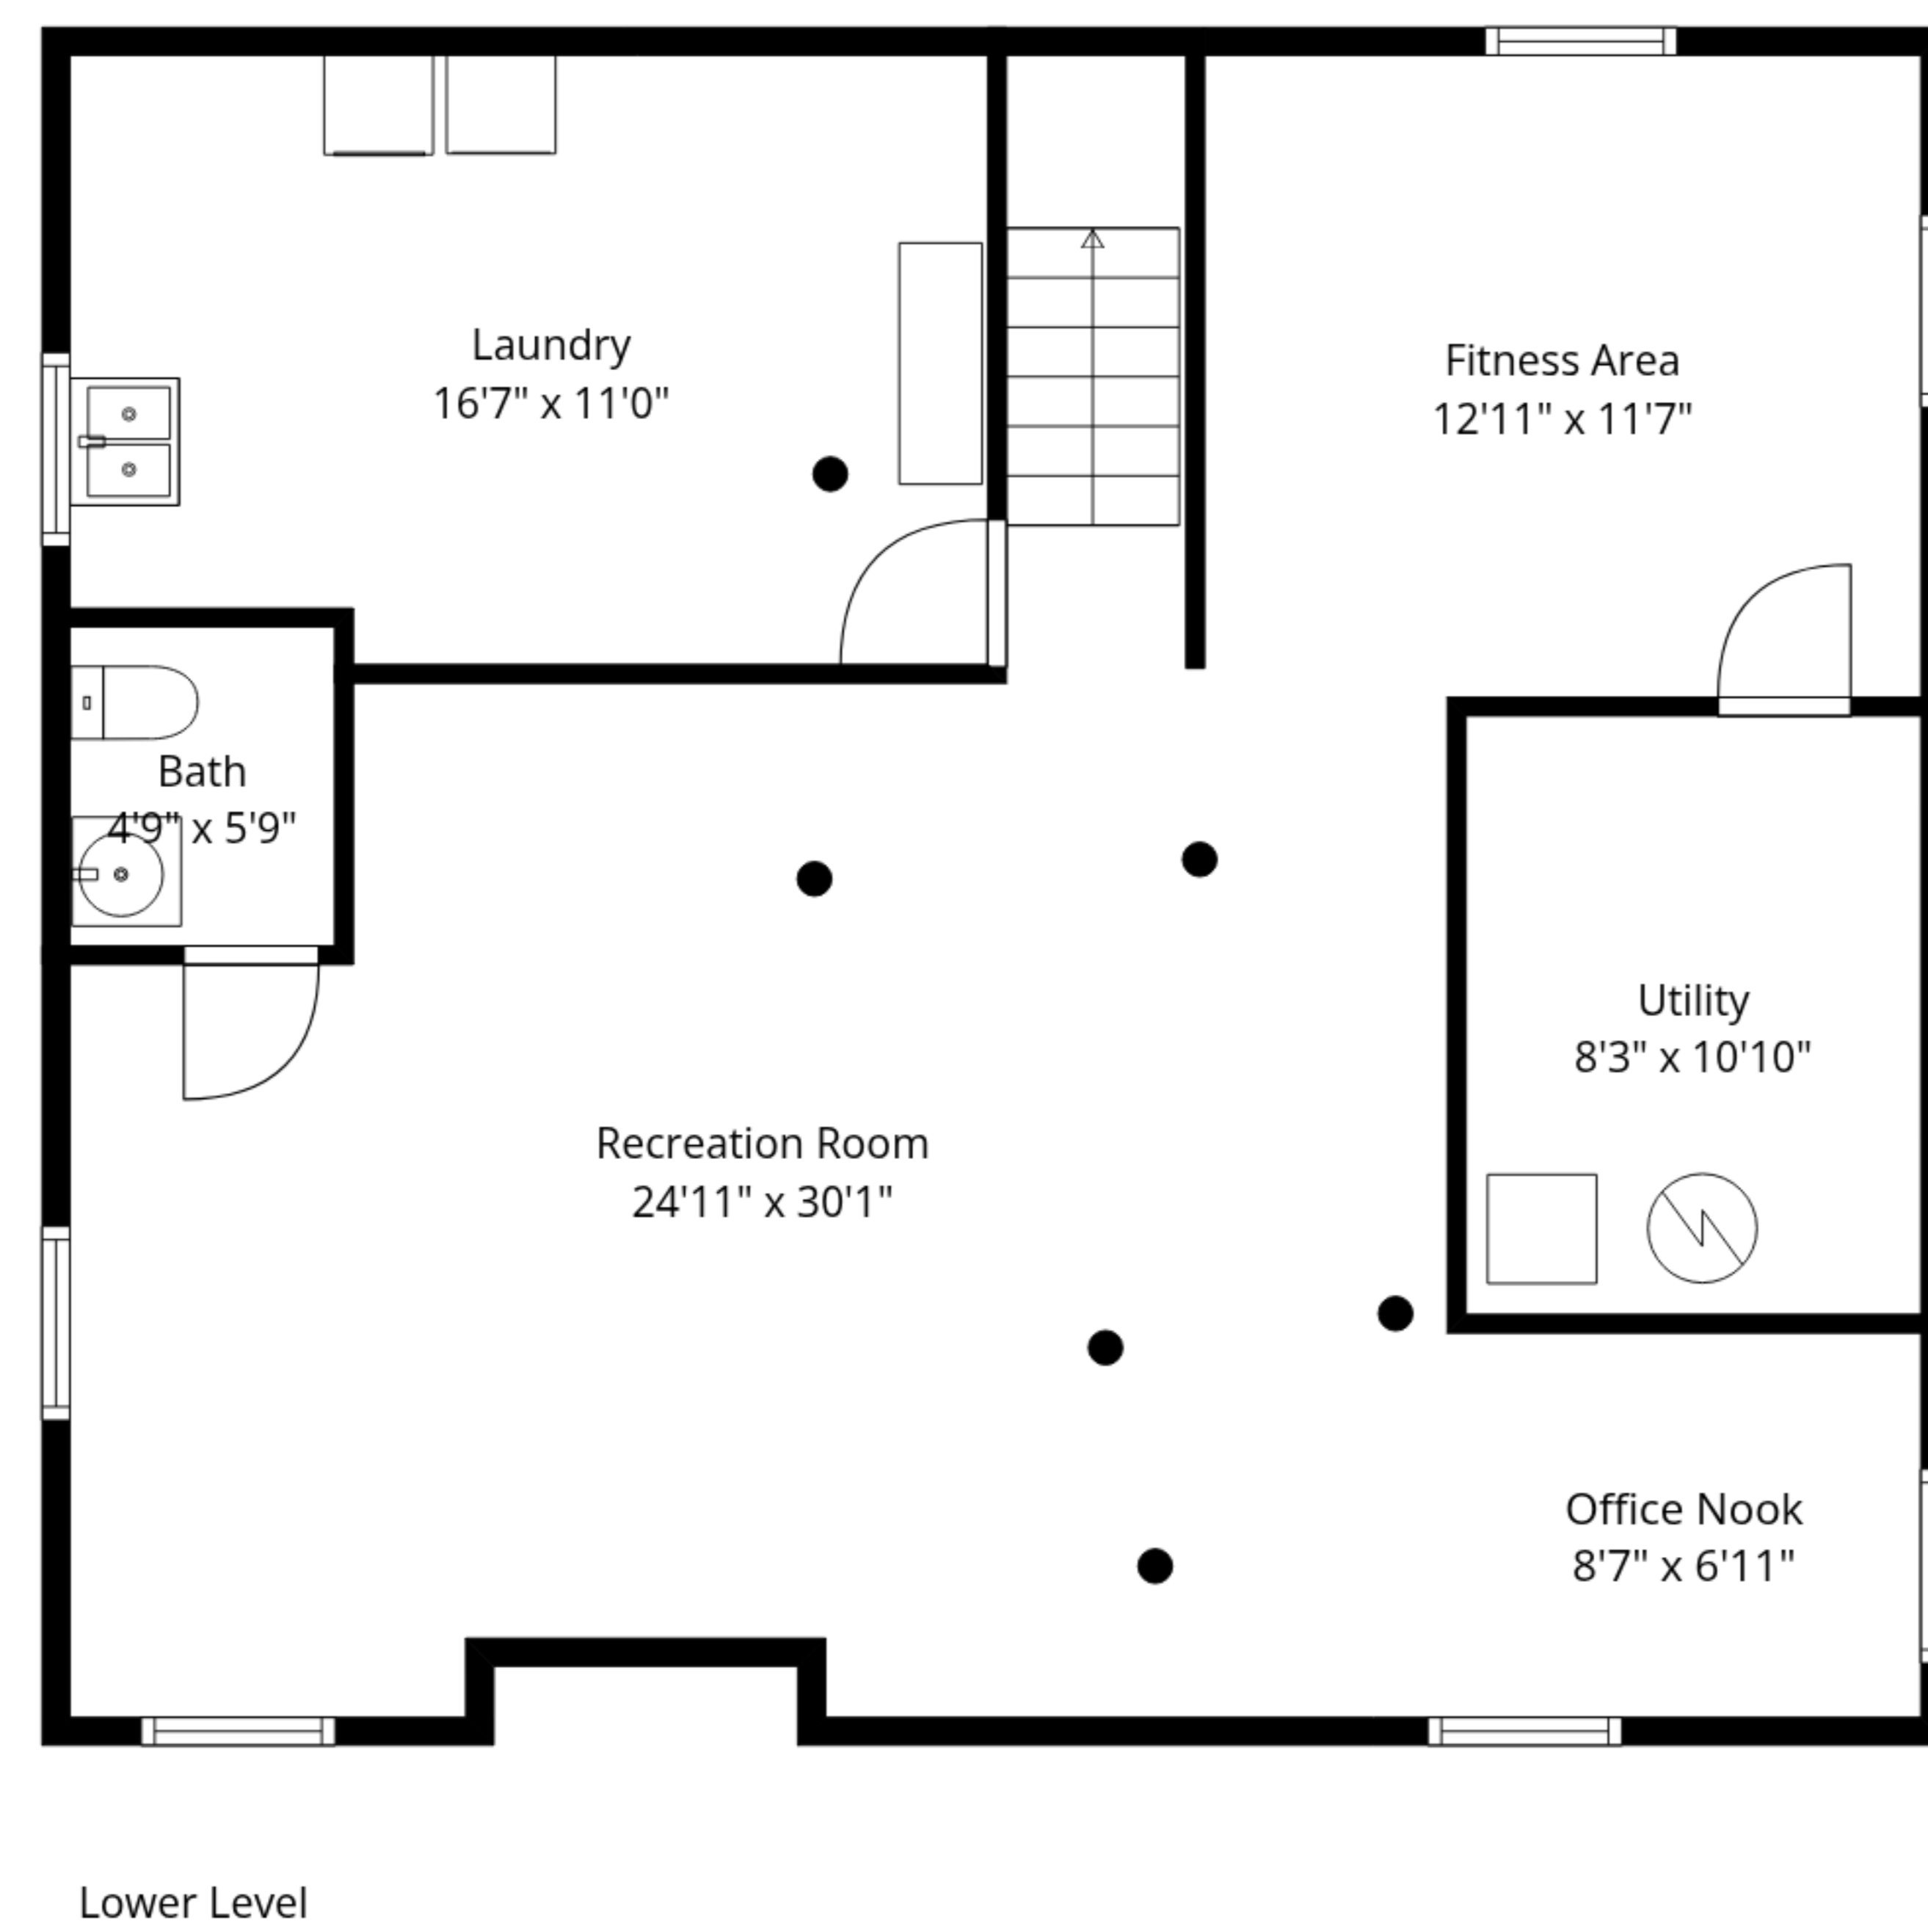

**TOTAL: 3546 sq. ft**

LOWER LEVEL: 907 sq. ft, FIRST FLOOR: 1152 sq. ft, SECOND FLOOR: 1005 sq. ft, THIRD FLOOR: 482 sq. ft  
 EXCLUDED AREAS: UTILITY: 89 sq. ft, PORCH: 41 sq. ft, WALLS: 262 sq. ft

Measurements Are Approximate - Deemed Highly Reliable But Not Guaranteed

**TOTAL: 3546 sq. ft**  
 LOWER LEVEL: 907 sq. ft, FIRST FLOOR: 1152 sq. ft, SECOND FLOOR: 1005 sq. ft, THIRD FLOOR: 482 sq. ft  
 EXCLUDED AREAS: UTILITY: 89 sq. ft, PORCH: 41 sq. ft, WALLS: 262 sq. ft