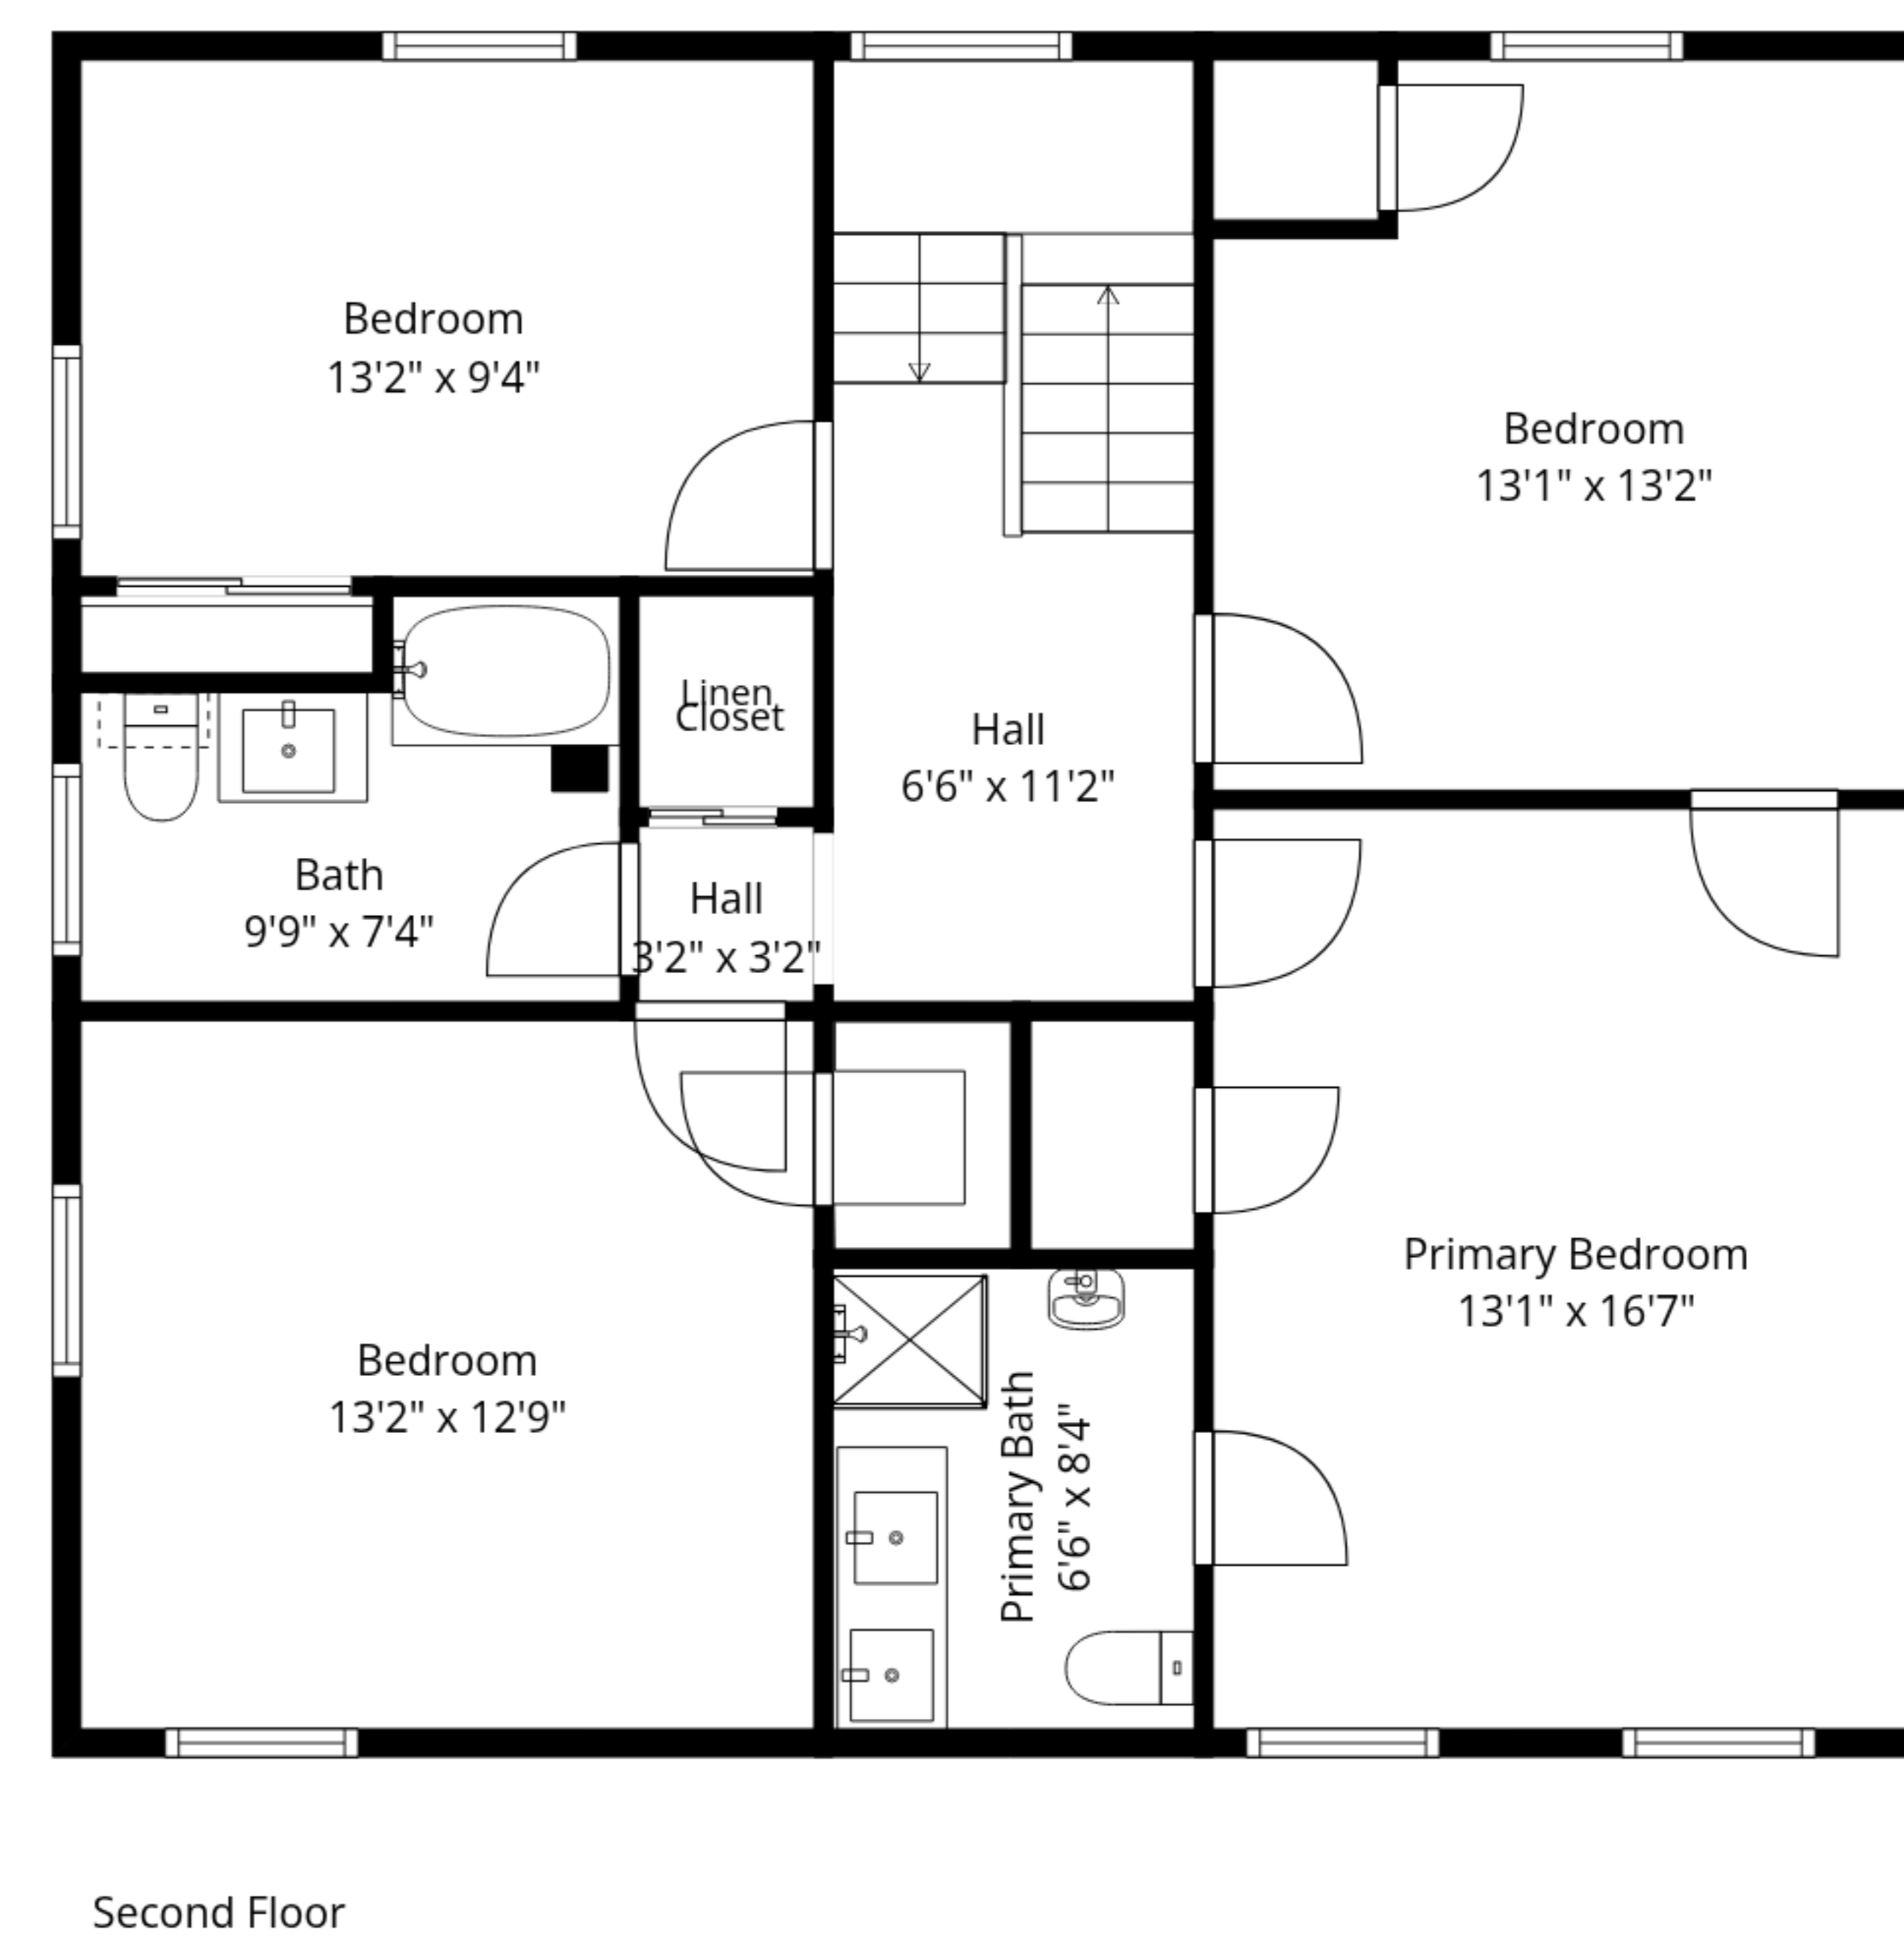

**TOTAL: 3546 sq. ft**

LOWER LEVEL: 907 sq. ft, FIRST FLOOR: 1152 sq. ft, SECOND FLOOR: 1005 sq. ft, THIRD FLOOR: 482 sq. ft  
 EXCLUDED AREAS: UTILITY: 89 sq. ft, PORCH: 41 sq. ft, WALLS: 262 sq. ft

Measurements Are Approximate - Deemed Highly Reliable But Not Guaranteed

**TOTAL: 3546 sq. ft**  
 LOWER LEVEL: 907 sq. ft, FIRST FLOOR: 1152 sq. ft, SECOND FLOOR: 1005 sq. ft, THIRD FLOOR: 482 sq. ft  
 EXCLUDED AREAS: UTILITY: 89 sq. ft, PORCH: 41 sq. ft, WALLS: 262 sq. ft