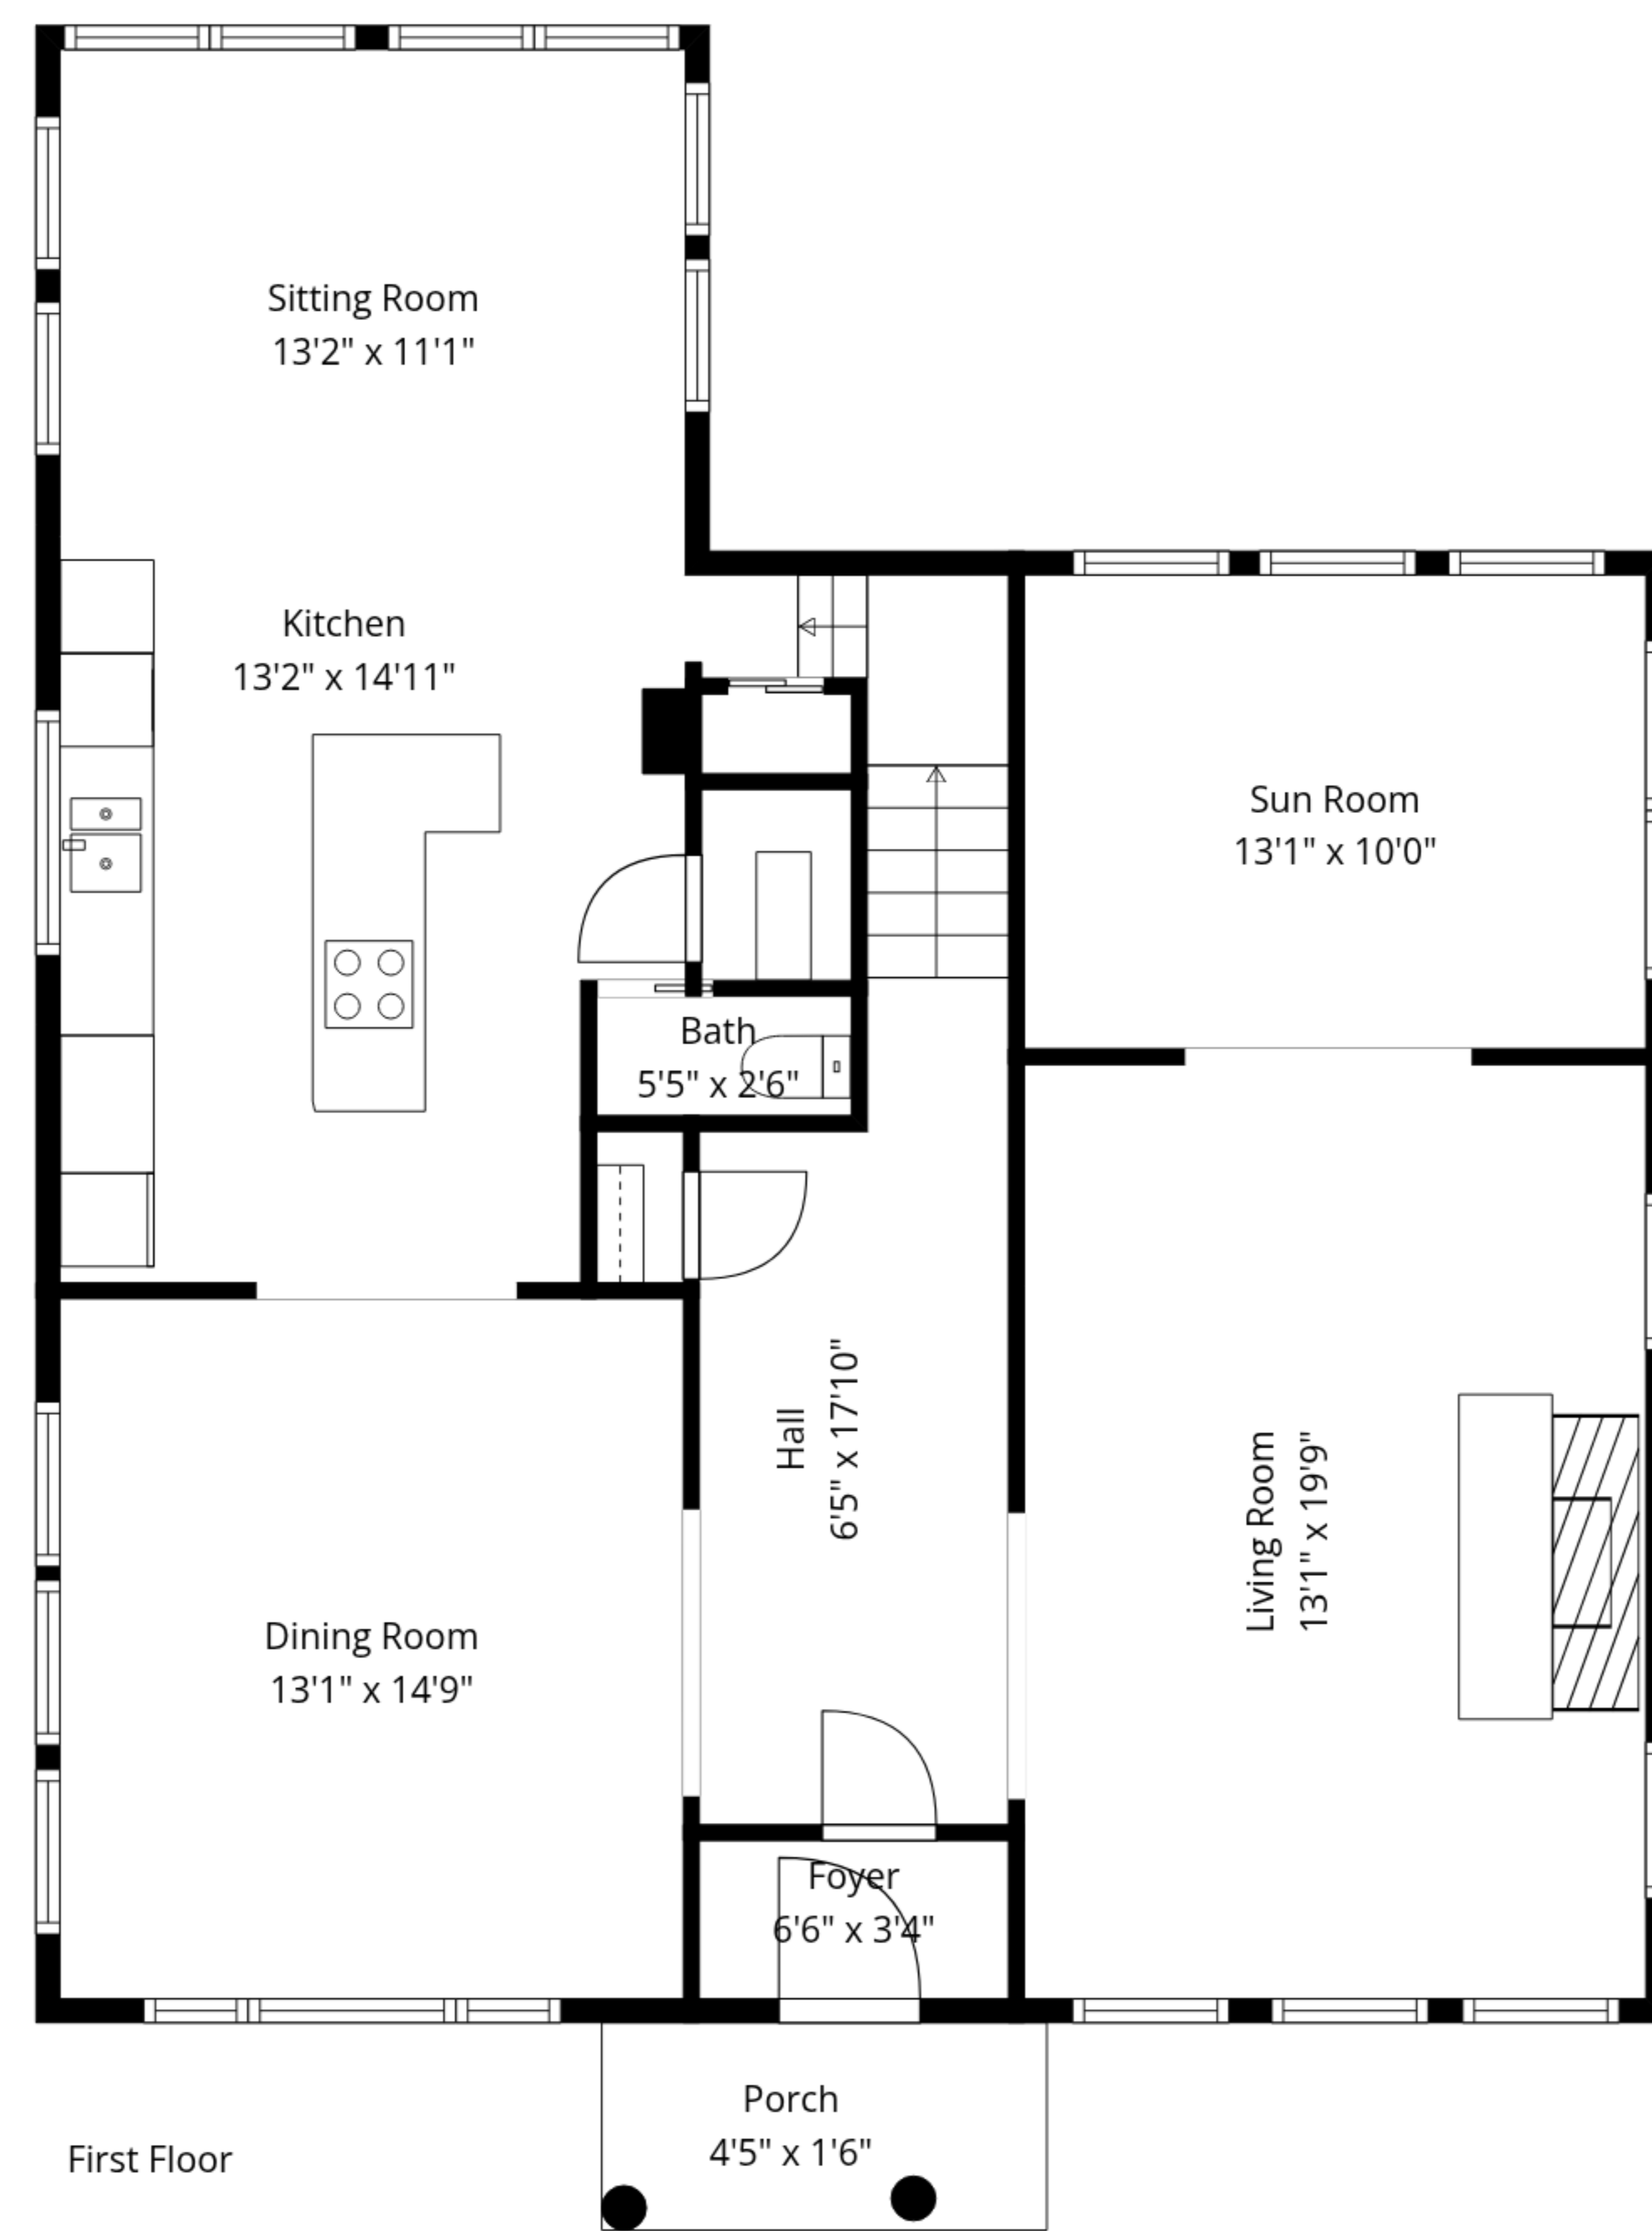

**TOTAL: 3546 sq. ft**

LOWER LEVEL: 907 sq. ft, FIRST FLOOR: 1152 sq. ft, SECOND FLOOR: 1005 sq. ft, THIRD FLOOR: 482 sq. ft  
 EXCLUDED AREAS: UTILITY: 89 sq. ft, PORCH: 41 sq. ft, WALLS: 262 sq. ft

Measurements Are Approximate - Deemed Highly Reliable But Not Guaranteed