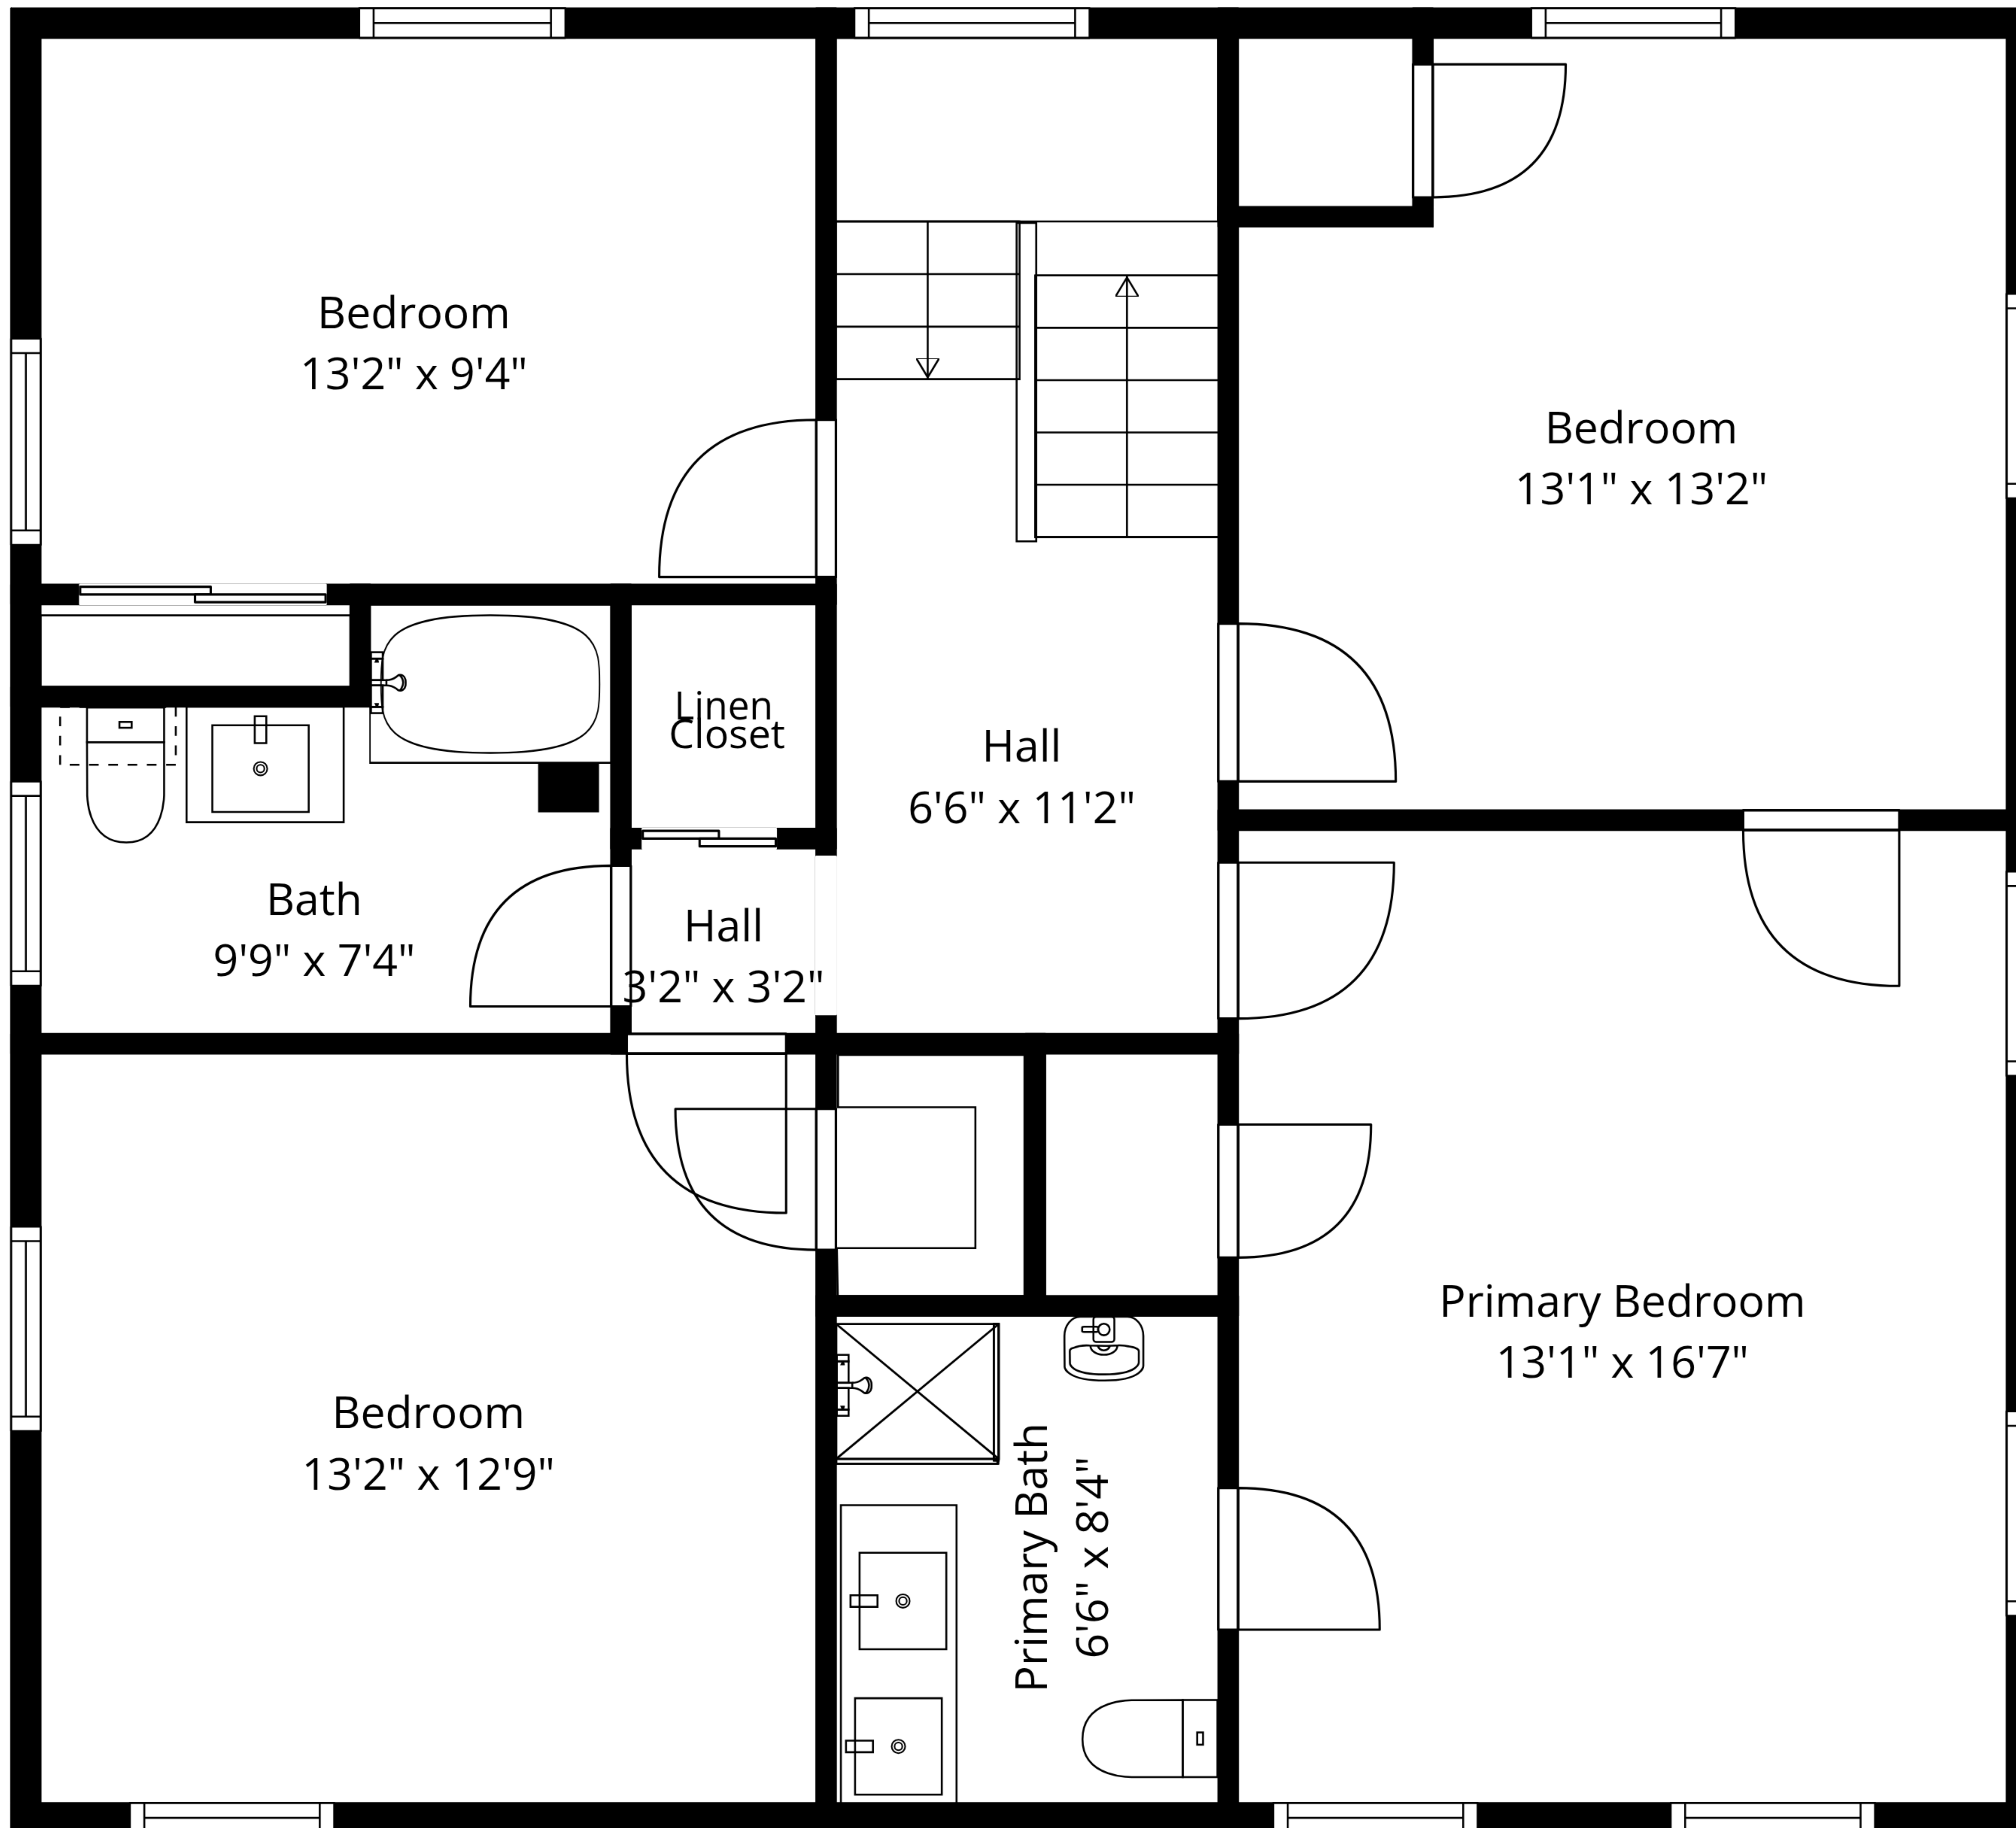

**TOTAL: 3546 sq. ft**

LOWER LEVEL: 907 sq. ft, FIRST FLOOR: 1152 sq. ft, SECOND FLOOR: 1005 sq. ft, THIRD FLOOR: 482 sq. ft  
 EXCLUDED AREAS: UTILITY: 89 sq. ft, PORCH: 41 sq. ft, WALLS: 262 sq. ft

Measurements Are Approximate - Deemed Highly Reliable But Not Guaranteed