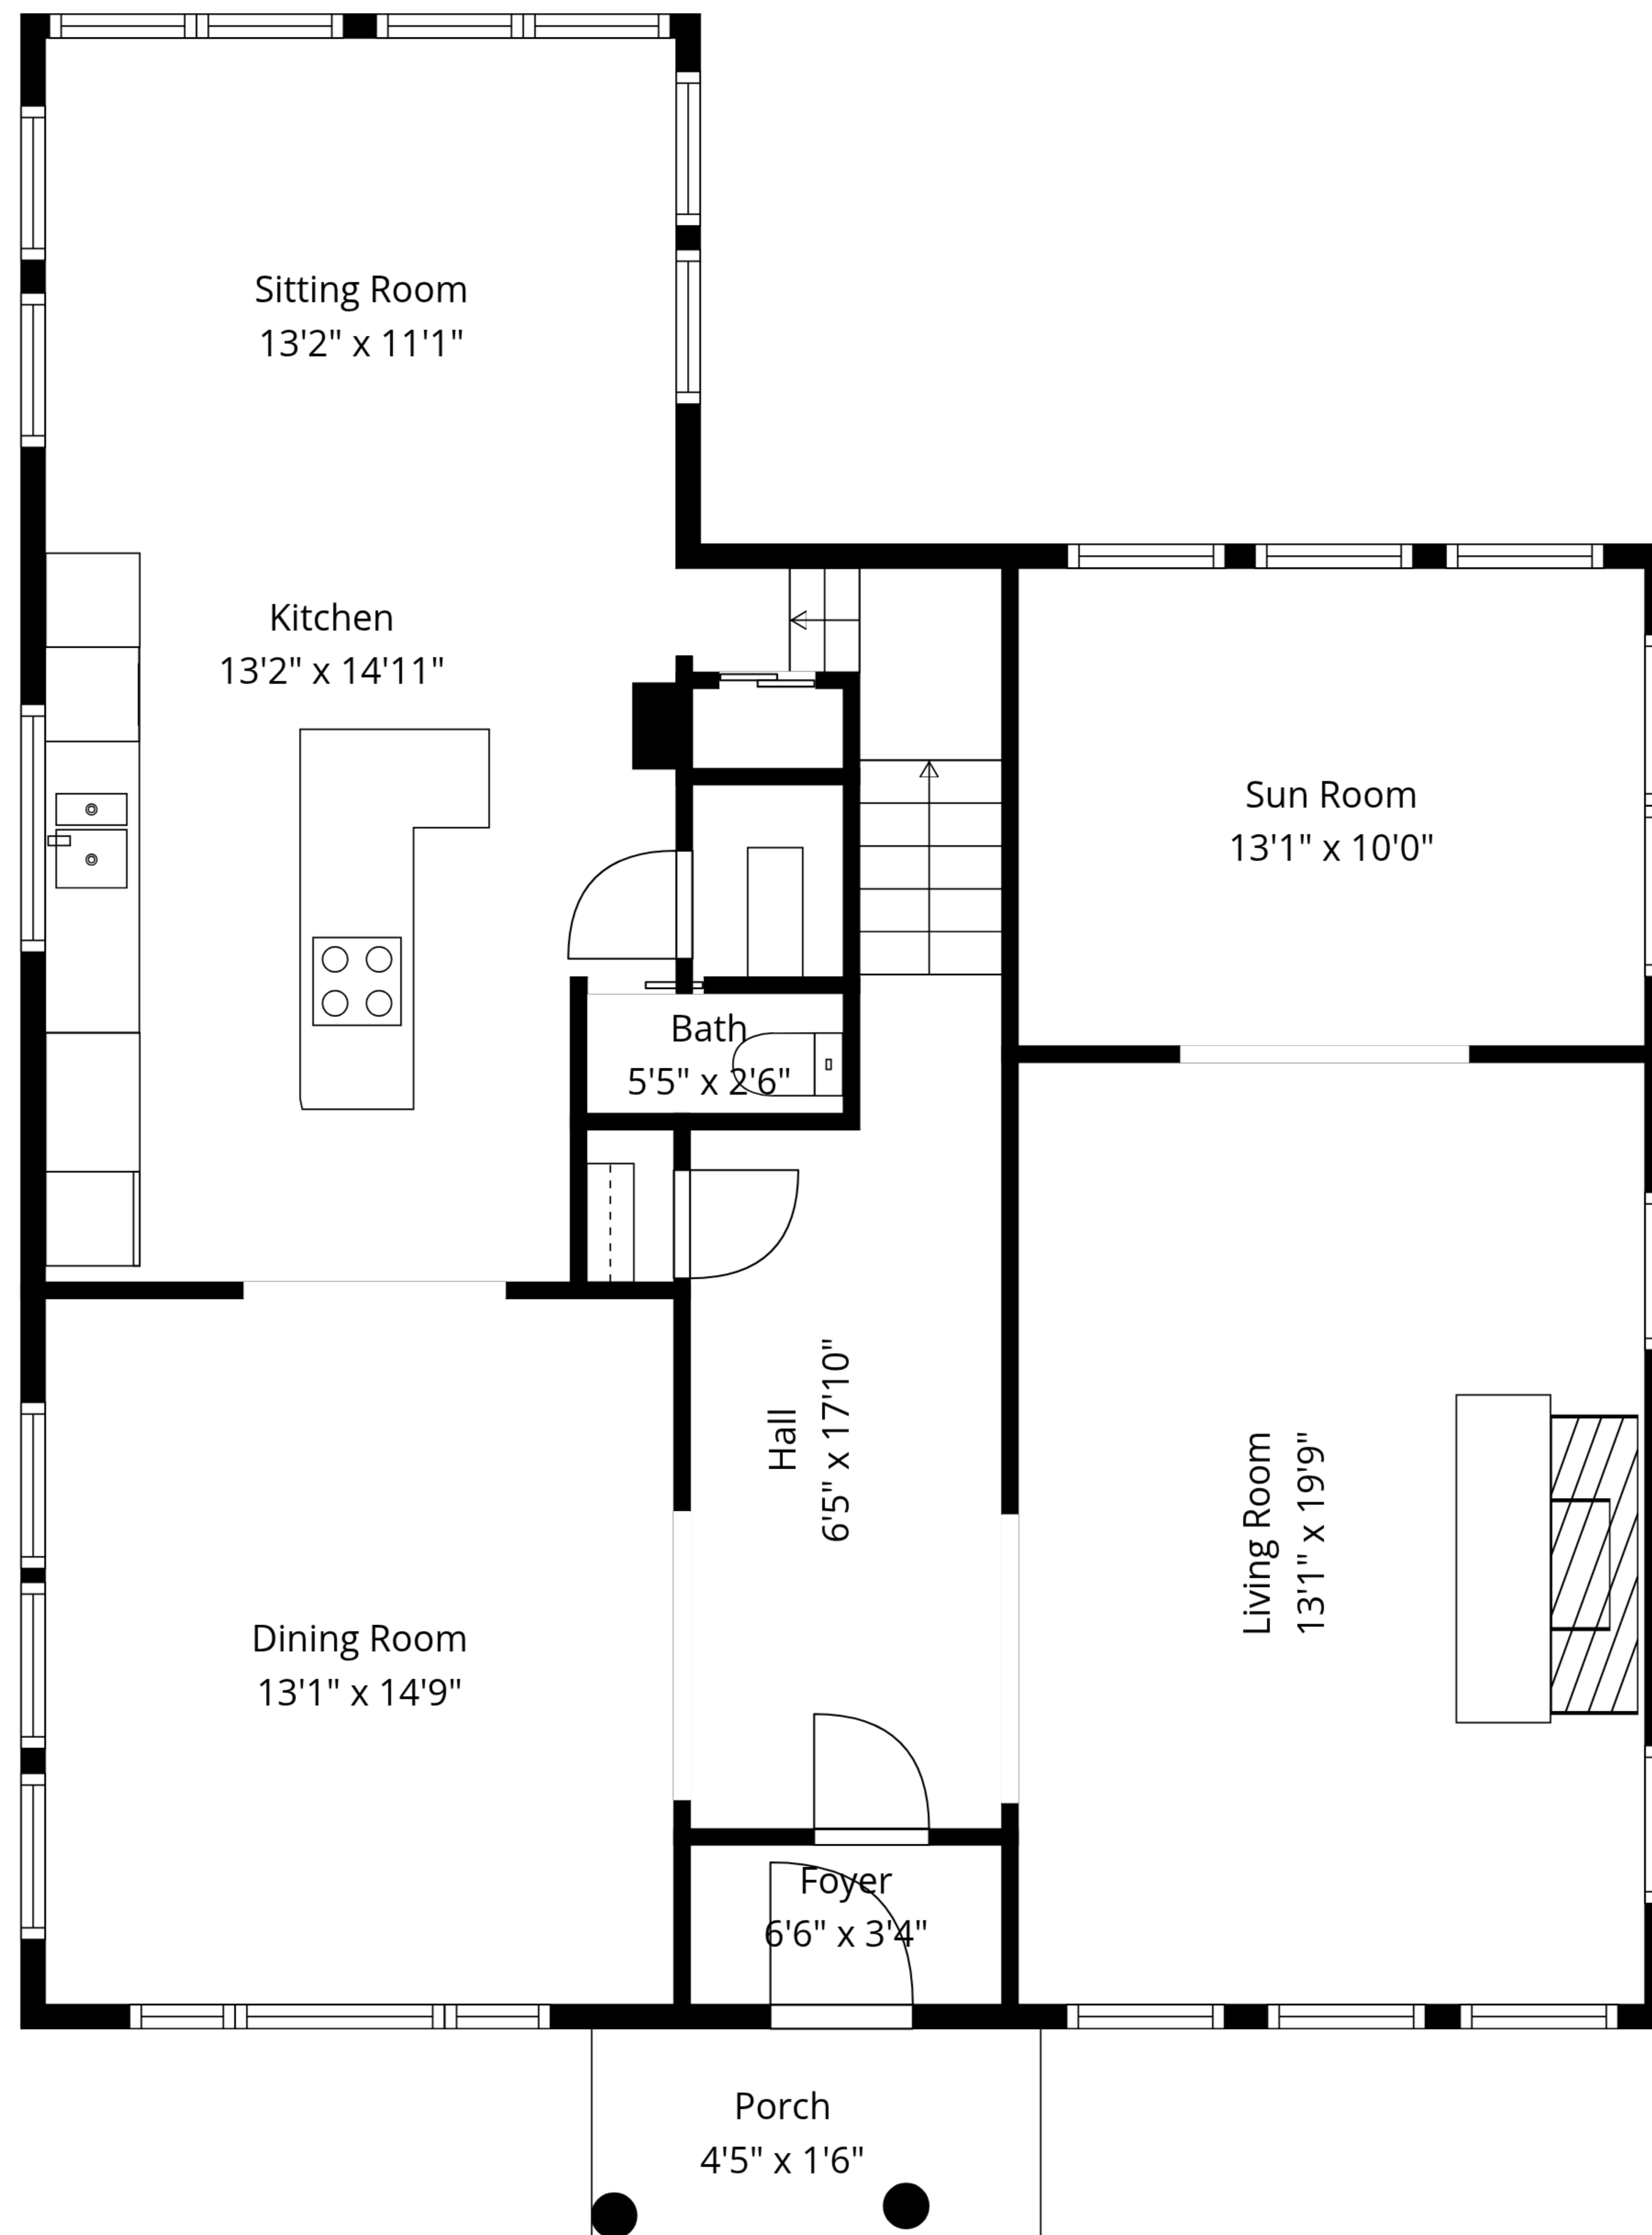

**TOTAL: 3546 sq. ft**

LOWER LEVEL: 907 sq. ft, FIRST FLOOR: 1152 sq. ft, SECOND FLOOR: 1005 sq. ft, THIRD FLOOR: 482 sq. ft  
 EXCLUDED AREAS: UTILITY: 89 sq. ft, PORCH: 41 sq. ft, WALLS: 262 sq. ft

Measurements Are Approximate - Deemed Highly Reliable But Not Guaranteed