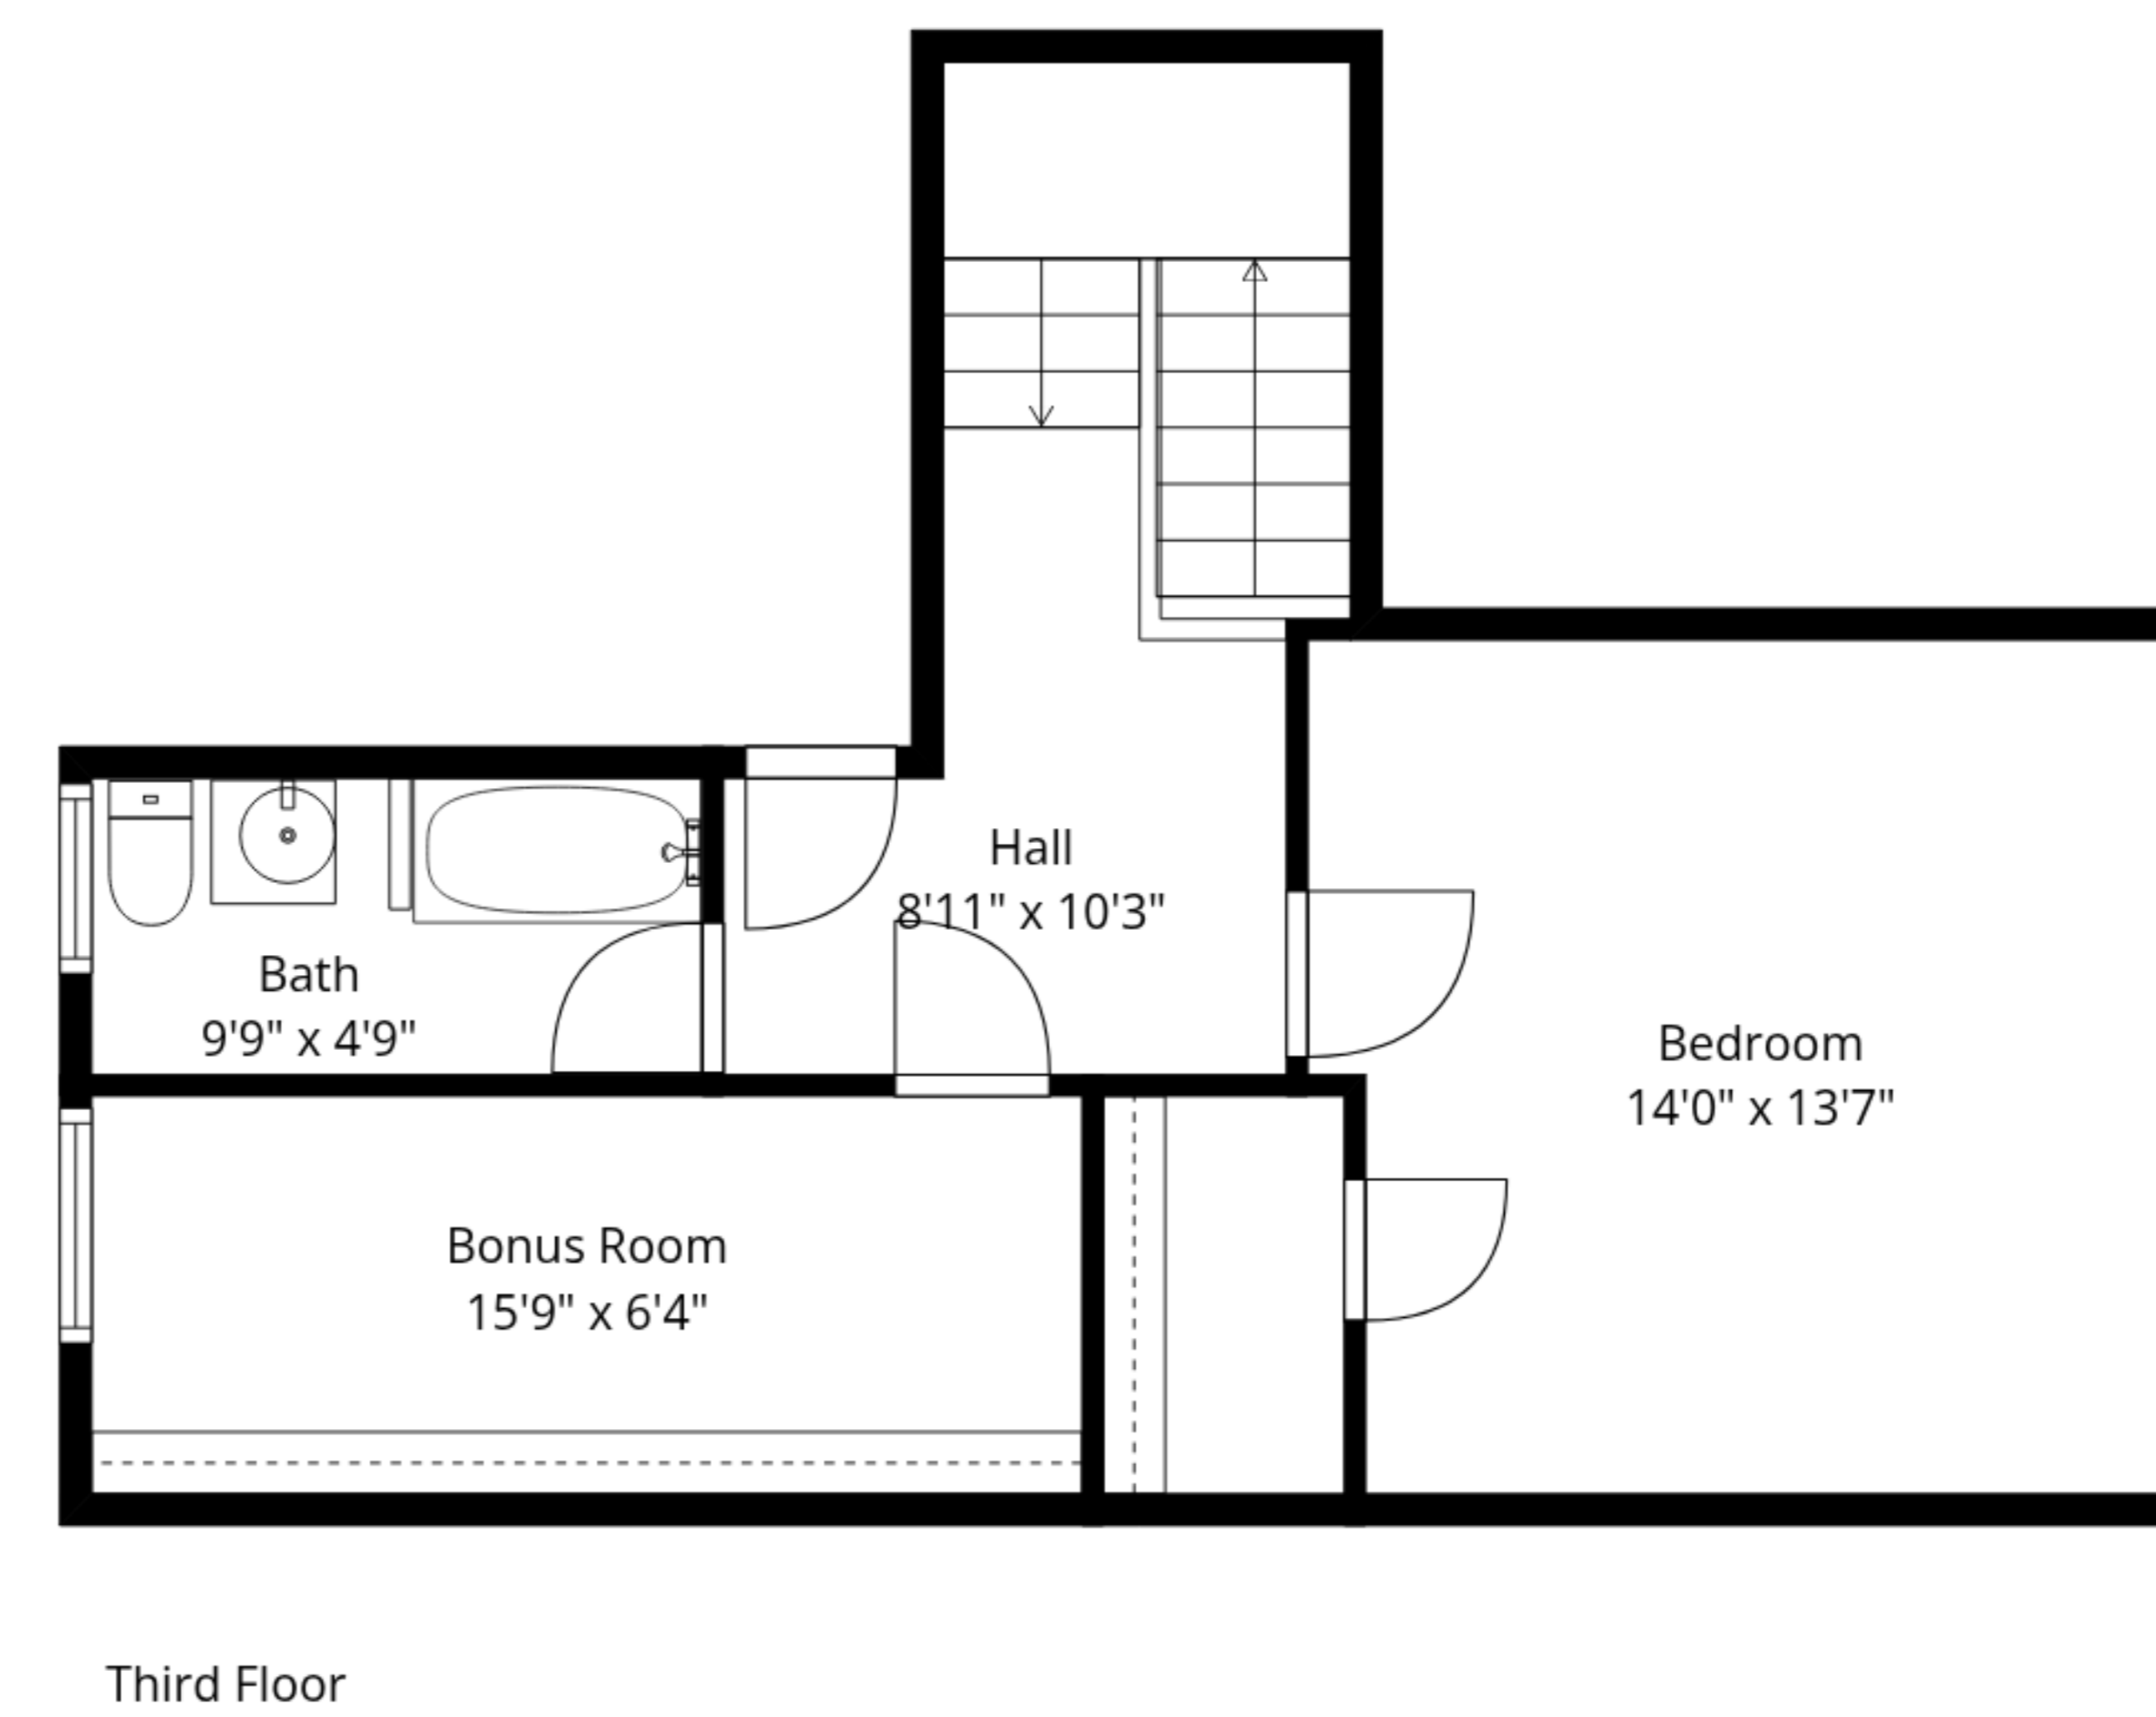

**TOTAL: 3546 sq. ft**

LOWER LEVEL: 907 sq. ft, FIRST FLOOR: 1152 sq. ft, SECOND FLOOR: 1005 sq. ft, THIRD FLOOR: 482 sq. ft  
 EXCLUDED AREAS: UTILITY: 89 sq. ft, PORCH: 41 sq. ft, WALLS: 262 sq. ft

Measurements Are Approximate - Deemed Highly Reliable But Not Guaranteed

**TOTAL: 3546 sq. ft**  
 LOWER LEVEL: 907 sq. ft, FIRST FLOOR: 1152 sq. ft, SECOND FLOOR: 1005 sq. ft, THIRD FLOOR: 482 sq. ft  
 EXCLUDED AREAS: UTILITY: 89 sq. ft, PORCH: 41 sq. ft, WALLS: 262 sq. ft