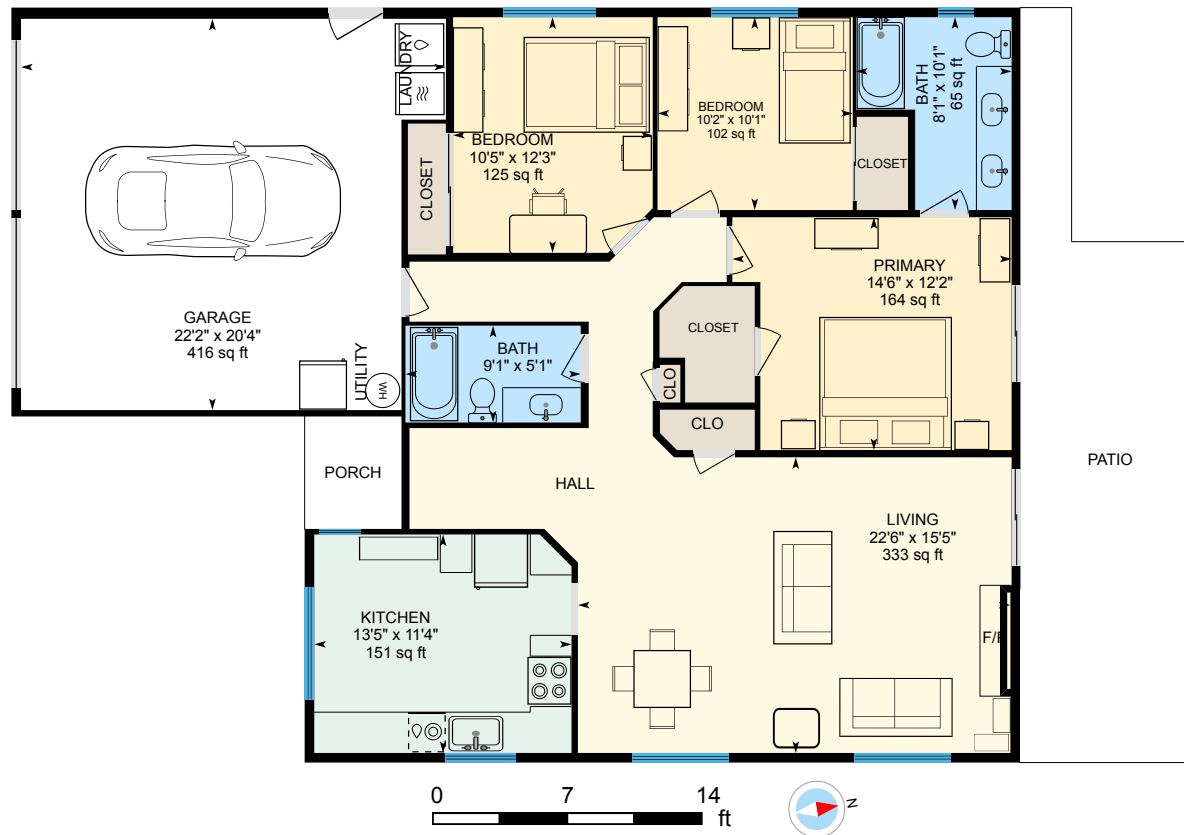

**Main Floor**  
Finished Area 1317.34 sq ft

**3805 Ellenboro Ave, Modesto, CA**

For illustrative purposes only. All reported dimensions, property sizes and floor areas are approximate and subject to independent verification. To the extent permitted by law, no warranty is made as to accuracy or completeness, and no liability will be accepted for any errors or omissions.