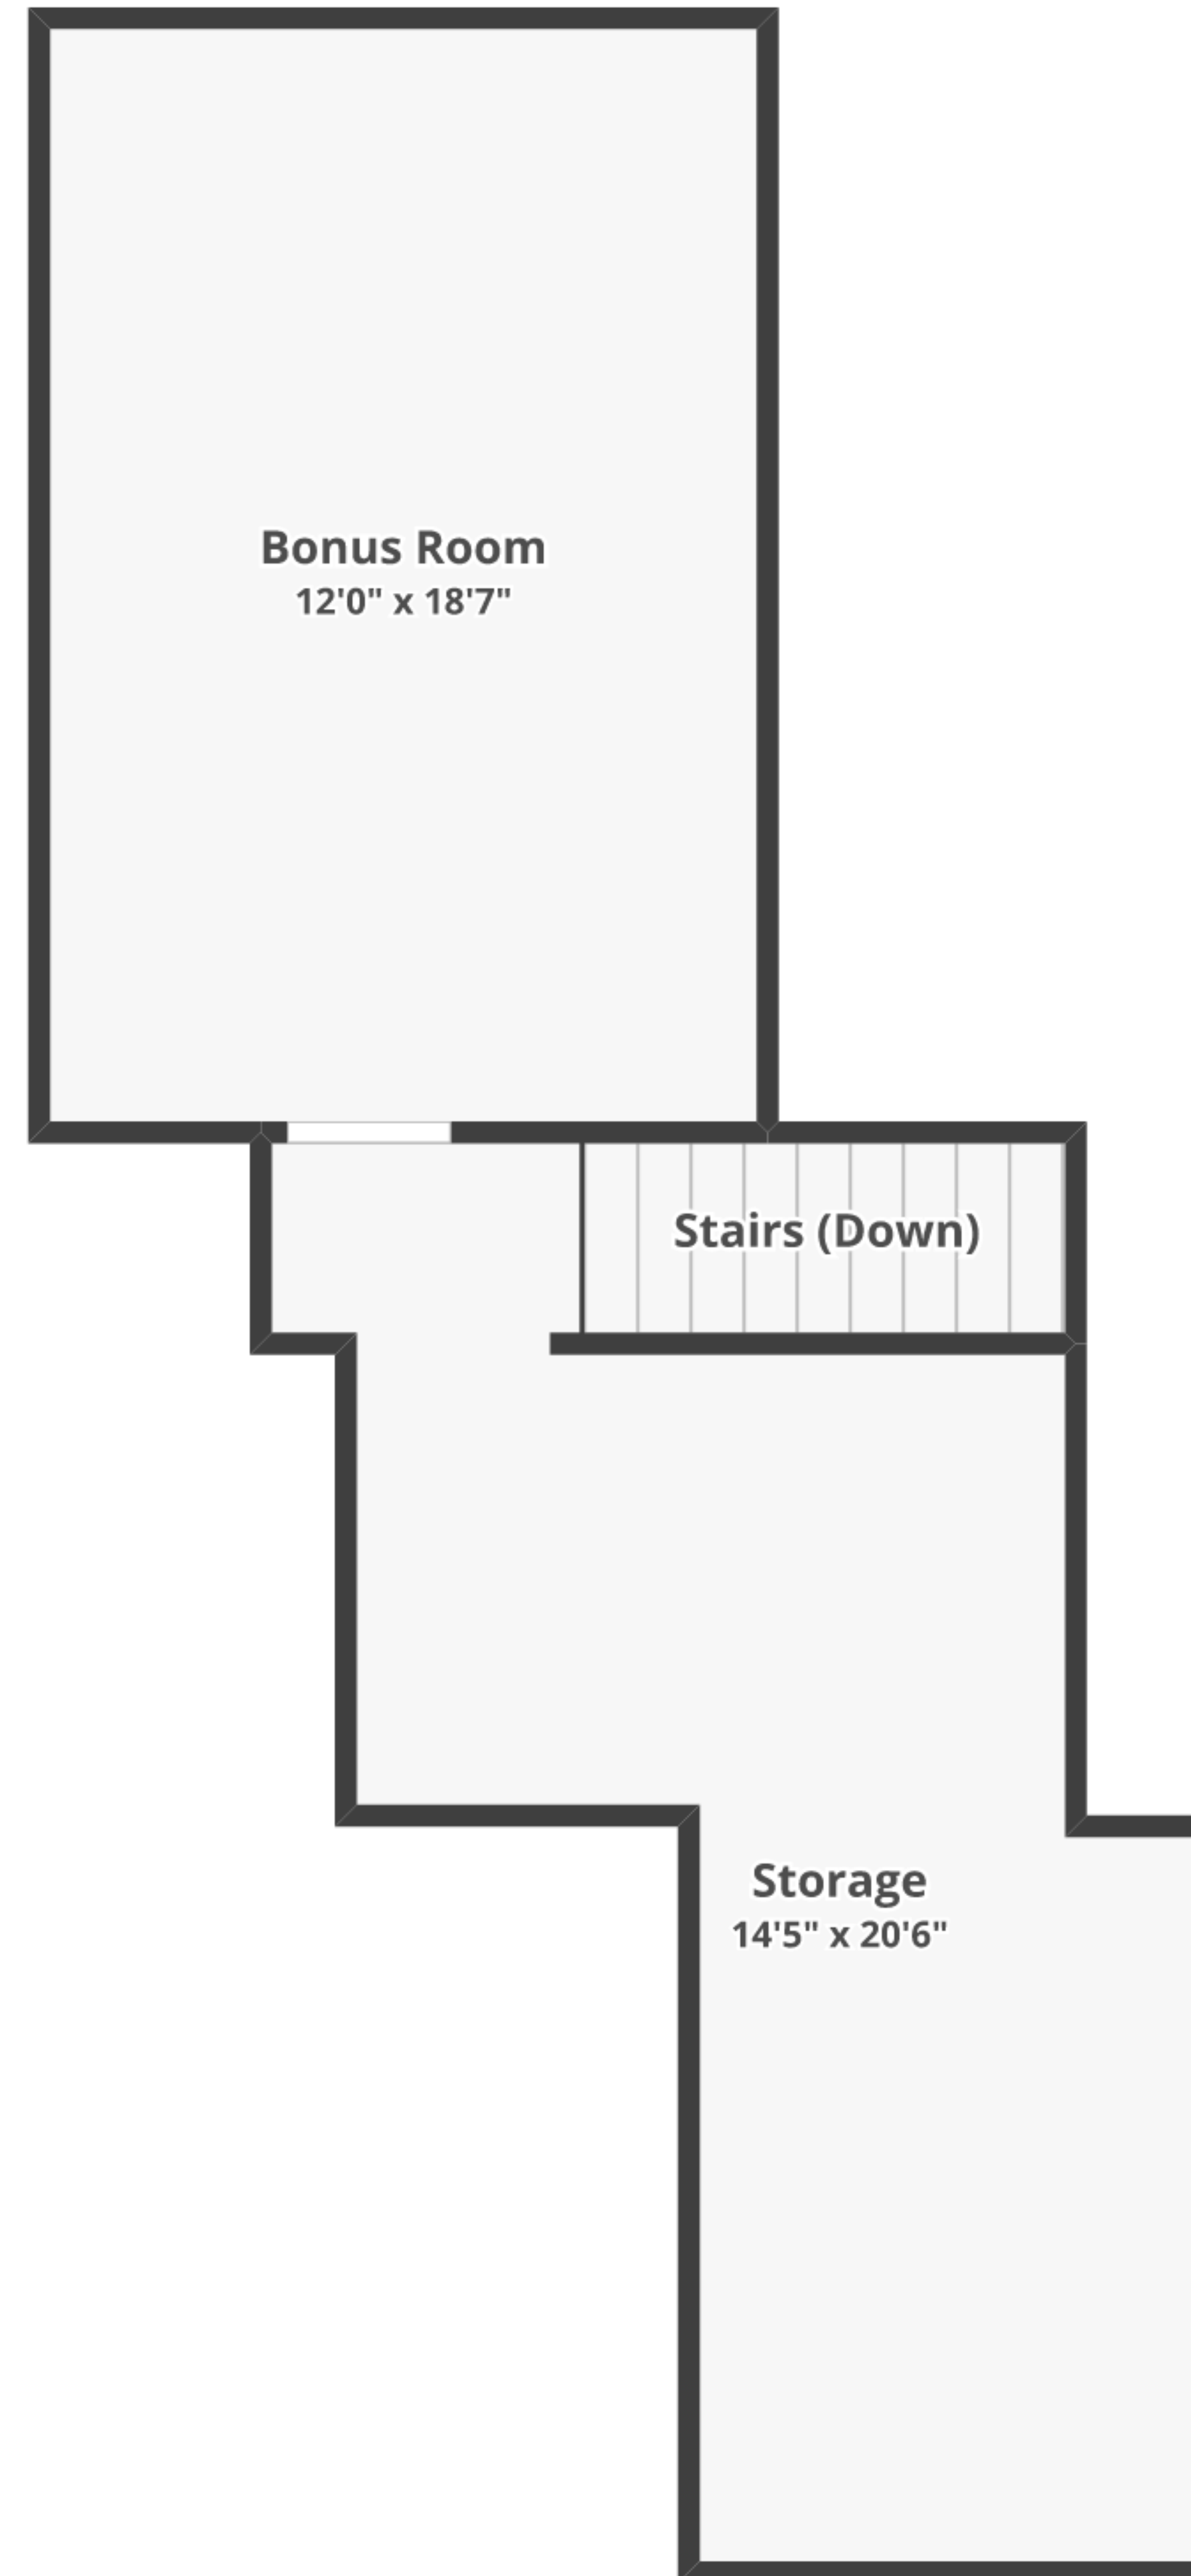

1452 Emerson Dr, Mount Joy, PA 17552

Total finished area: ~2,160.41 sq. ft.

Total unfinished area: ~1,348.61 sq. ft.

Floor 2

Finished area: ~468.15 sq. ft.

Unfinished area: ~0 sq. ft.