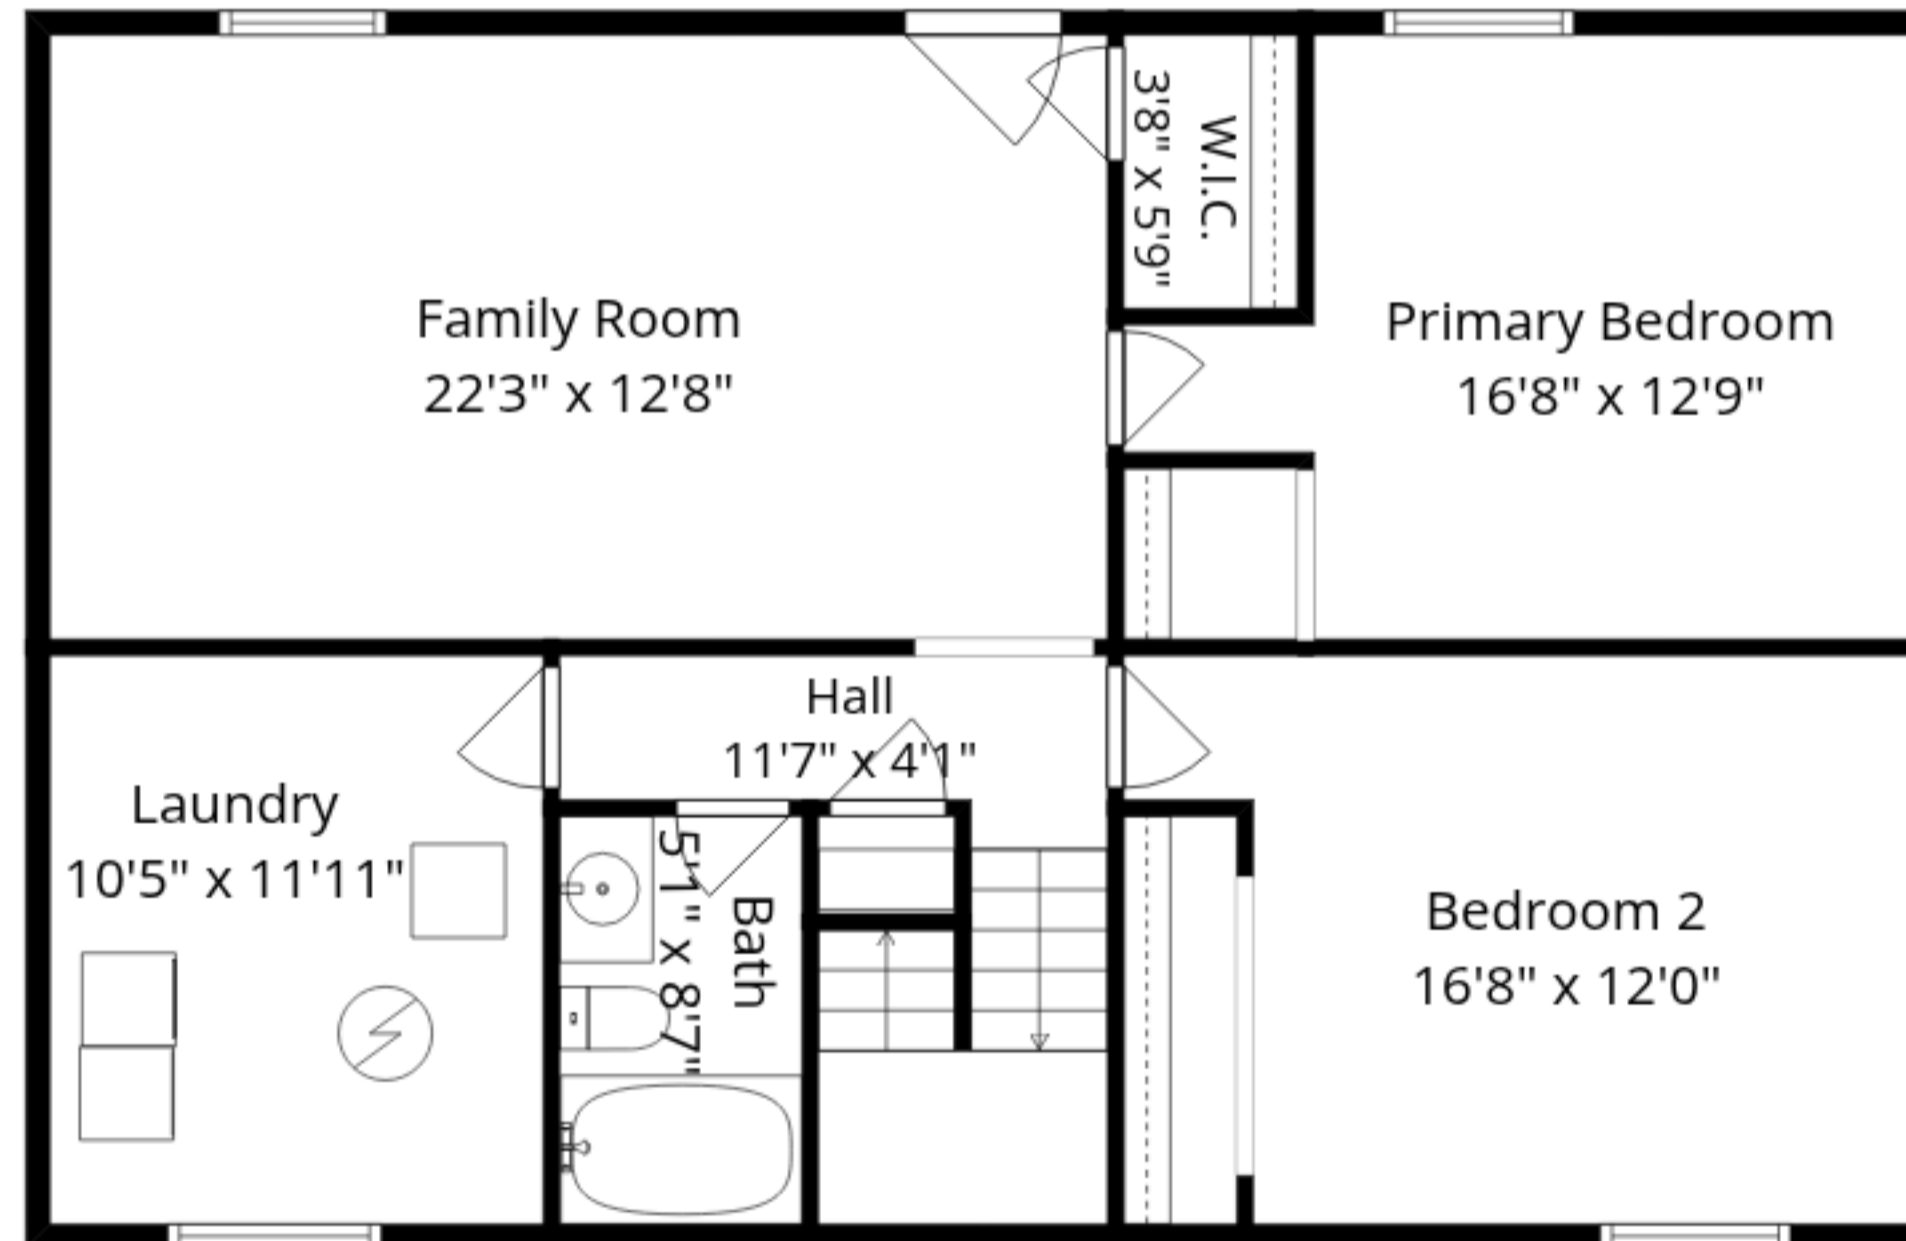

Main Floor

Lower Floor

**Total GLA: 1962 sq. ft | Total: 2098 sq. ft**  
 Lower floor: 913 sq. ft (Excluded areas 136 sq. ft)  
 Main floor: 1049 sq. ft

Sizes And Dimensions Are Approximate. Actual May Vary.