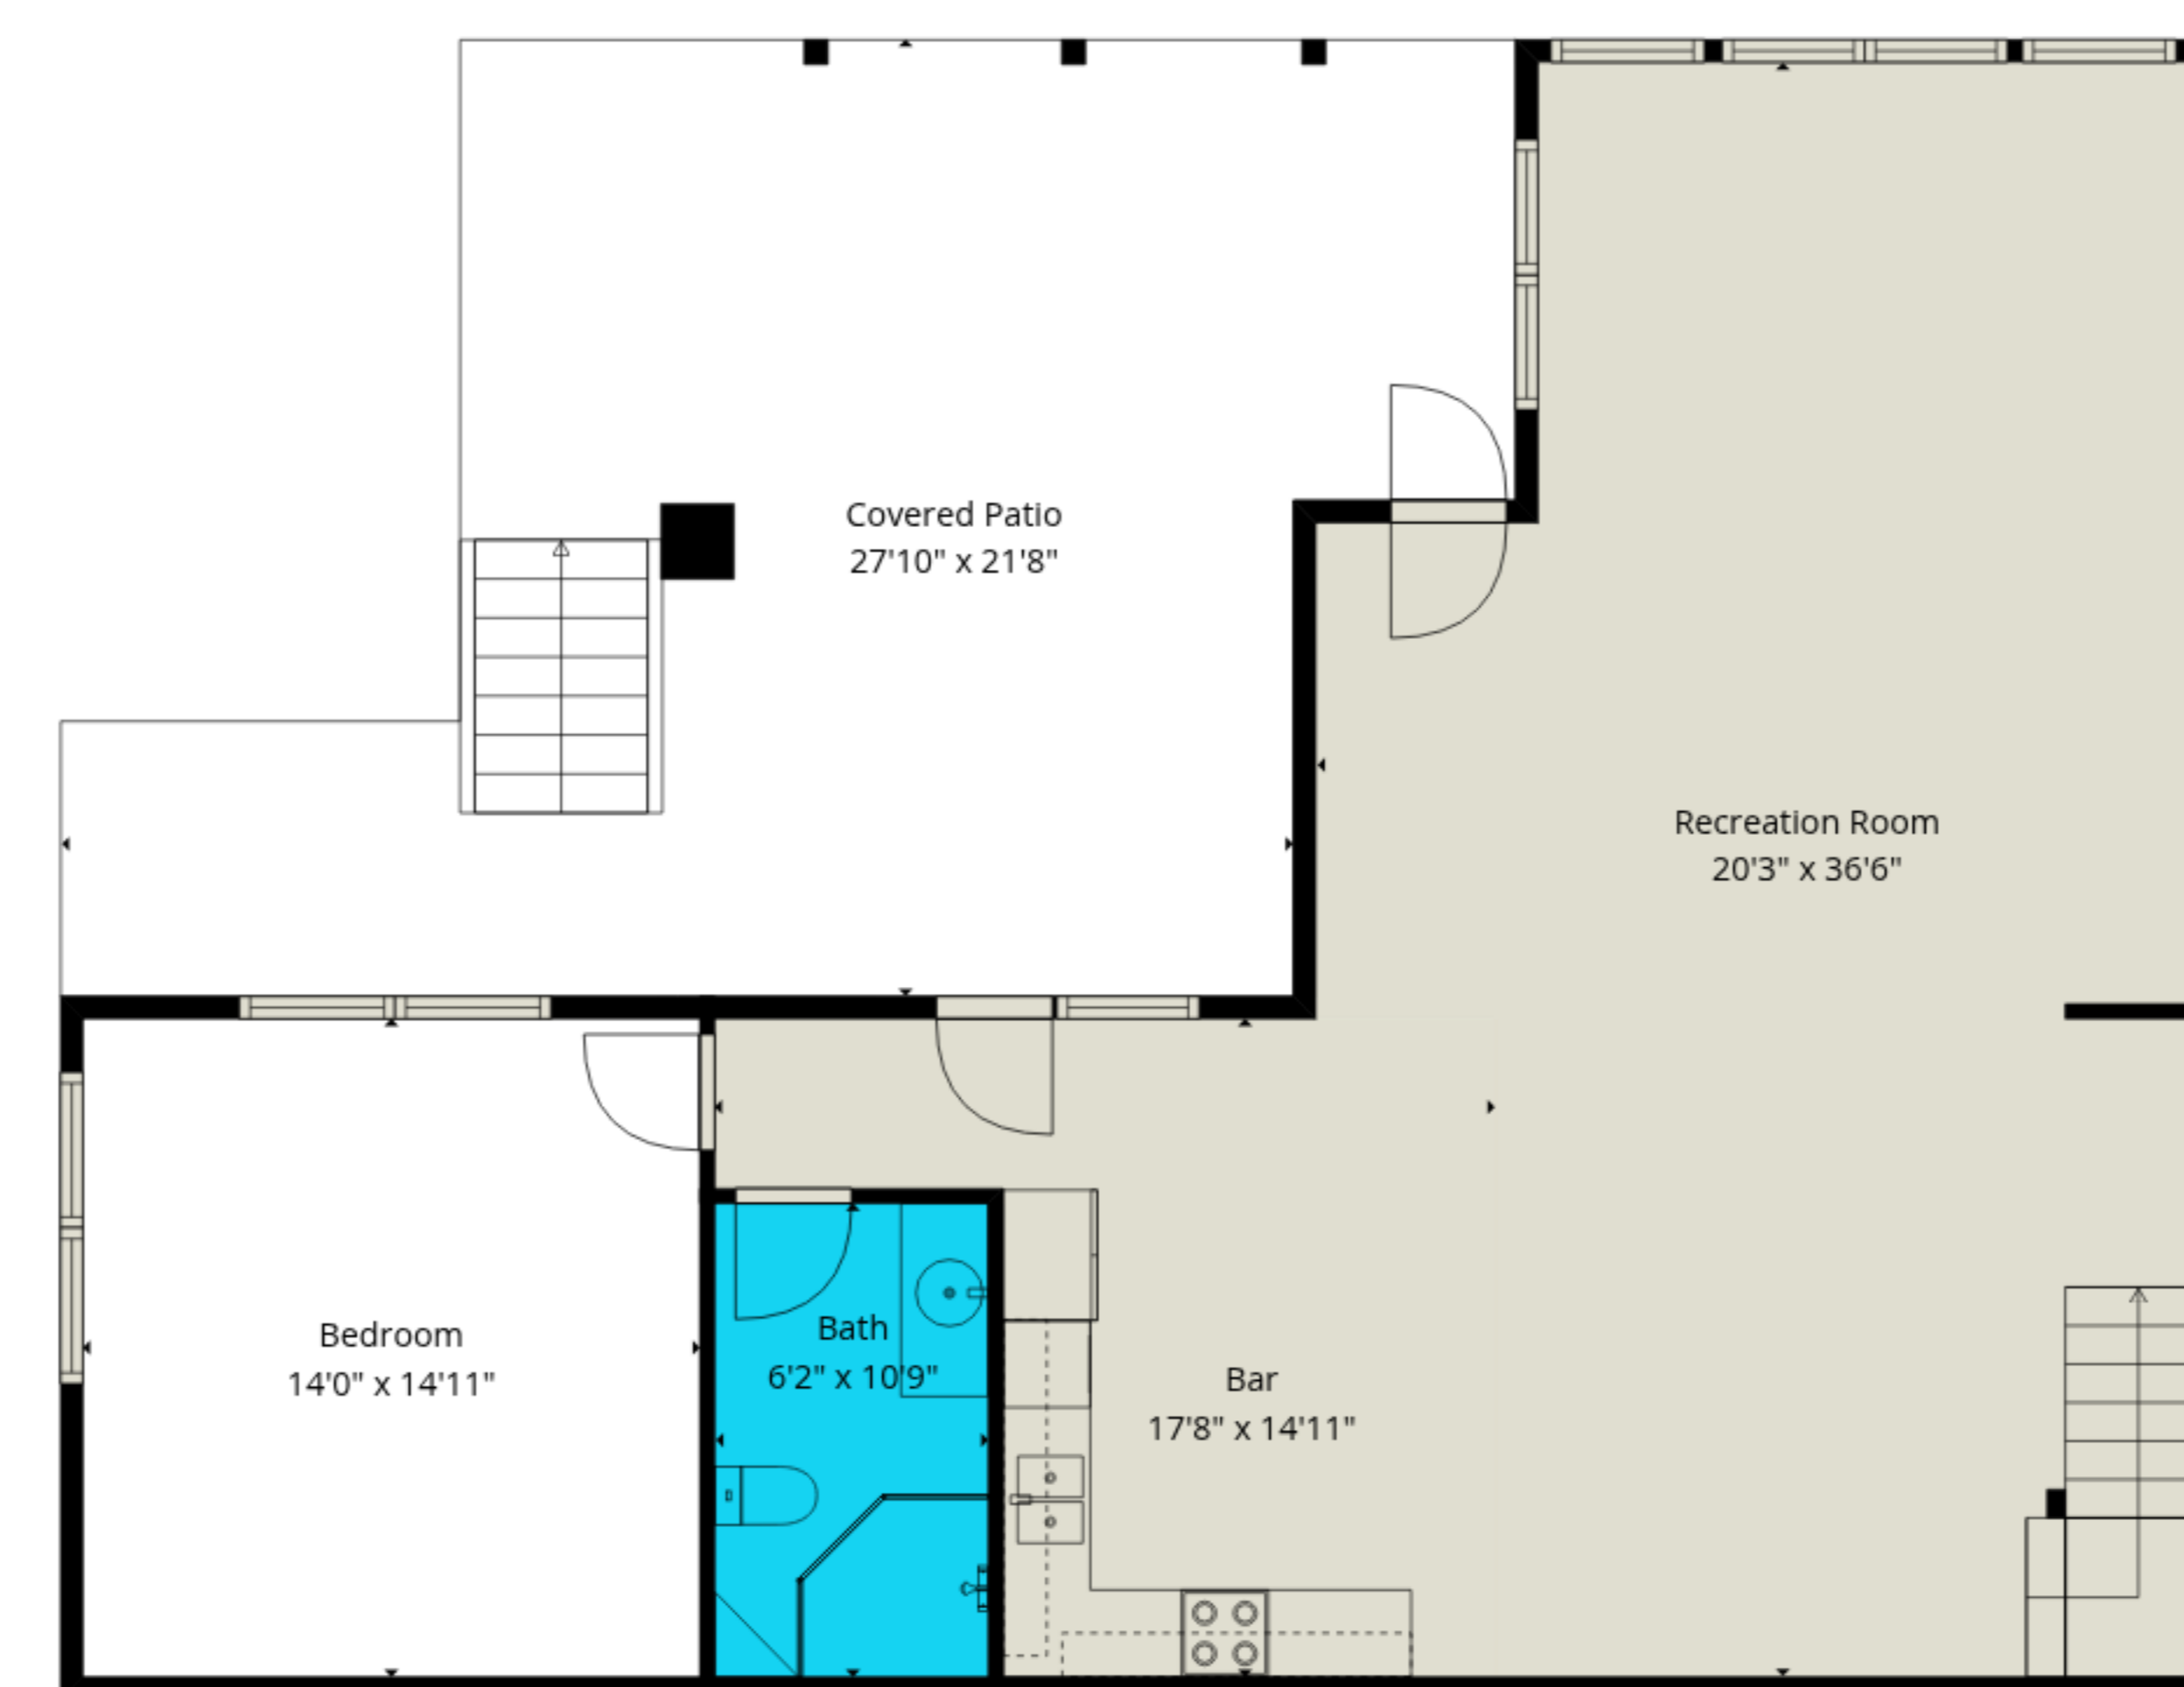

**Total GLA: 3727 sq. ft | Total: 5340 sq. ft**  
1st floor: 1191 sq. ft (Excluded areas 518 sq. ft)  
2nd floor: 2536 sq. ft (Excluded areas 1095 sq. ft)

**Total GLA: 3727 sq. ft | Total: 5340 sq. ft**  
 1st floor: 1191 sq. ft (Excluded areas 518 sq. ft)  
 2nd floor: 2536 sq. ft (Excluded areas 1095 sq. ft)

**Total GLA: 3727 sq. ft | Total: 5340 sq. ft**  
 1st floor: 1191 sq. ft (Excluded areas 518 sq. ft)  
 2nd floor: 2536 sq. ft (Excluded areas 1095 sq. ft)