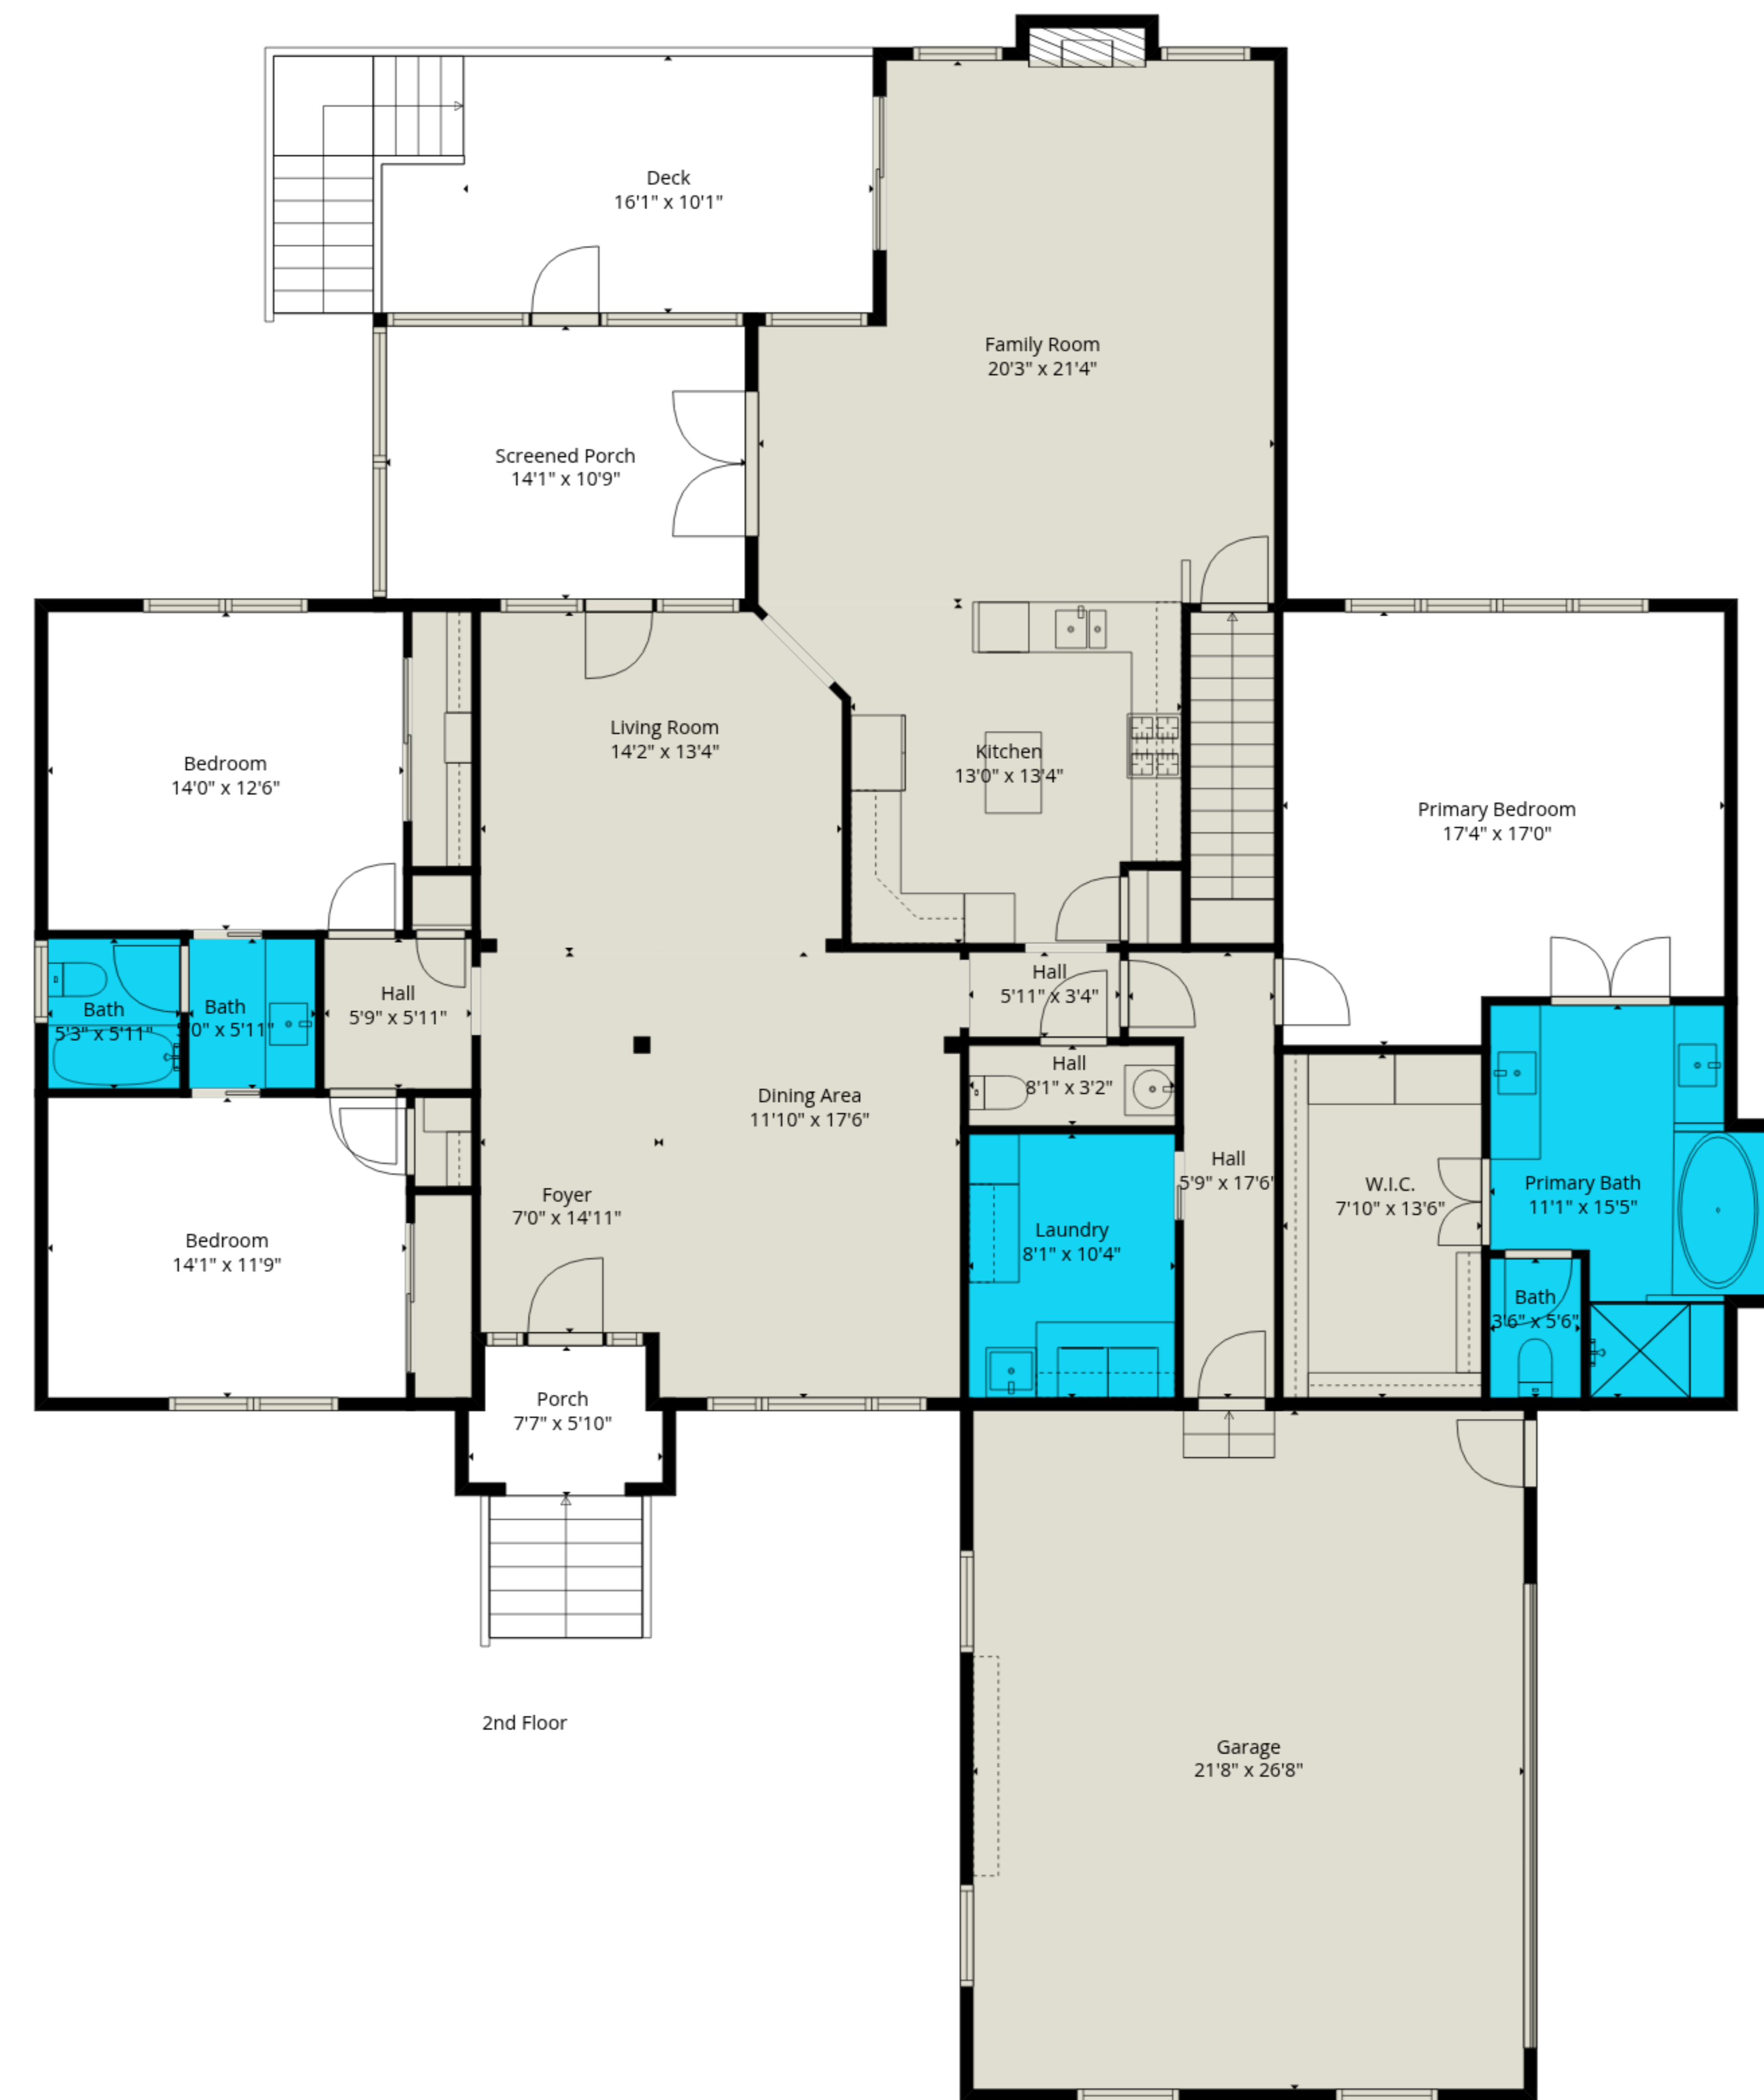

**Total GLA: 3727 sq. ft | Total: 5340 sq. ft**  
1st floor: 1191 sq. ft (Excluded areas 518 sq. ft)  
2nd floor: 2536 sq. ft (Excluded areas 1095 sq. ft)

**Total GLA: 3727 sq. ft | Total: 5340 sq. ft**  
 1st floor: 1191 sq. ft (Excluded areas 518 sq. ft)  
 2nd floor: 2536 sq. ft (Excluded areas 1095 sq. ft)

**Total GLA: 3727 sq. ft | Total: 5340 sq. ft**  
 1st floor: 1191 sq. ft (Excluded areas 518 sq. ft)  
 2nd floor: 2536 sq. ft (Excluded areas 1095 sq. ft)