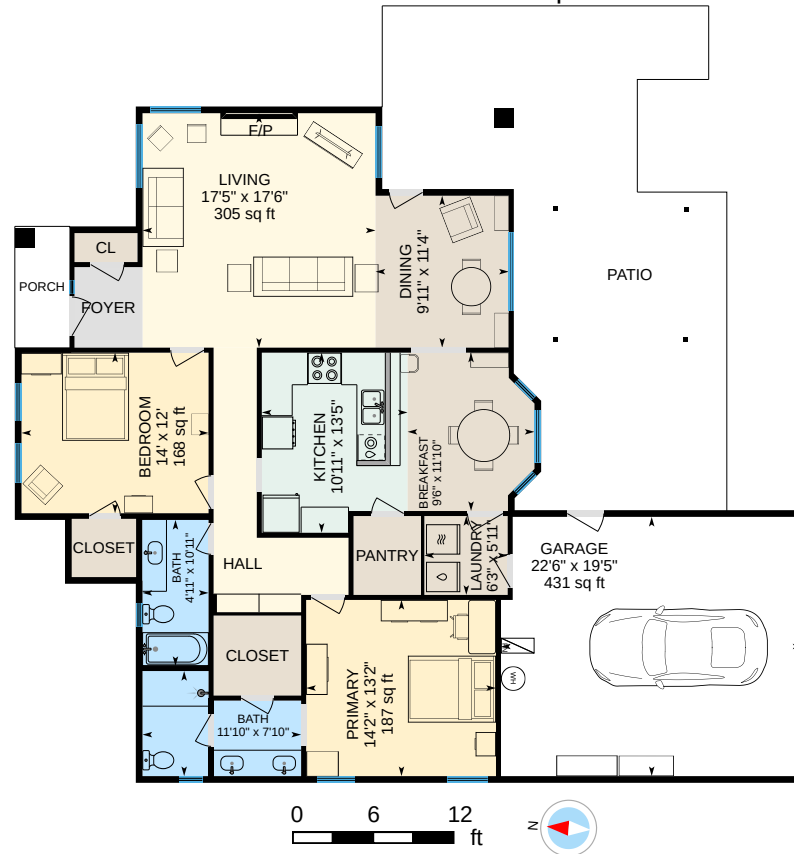

Main Floor

Finished Area 1558.37 sq ft

2136 Candy Cane Walk, Manteca, CA

For illustrative purposes only. All reported dimensions, property sizes and floor areas are approximate and subject to independent verification. To the extent permitted by law, no warranty is made as to accuracy or completeness, and no liability will be accepted for any errors or omissions.