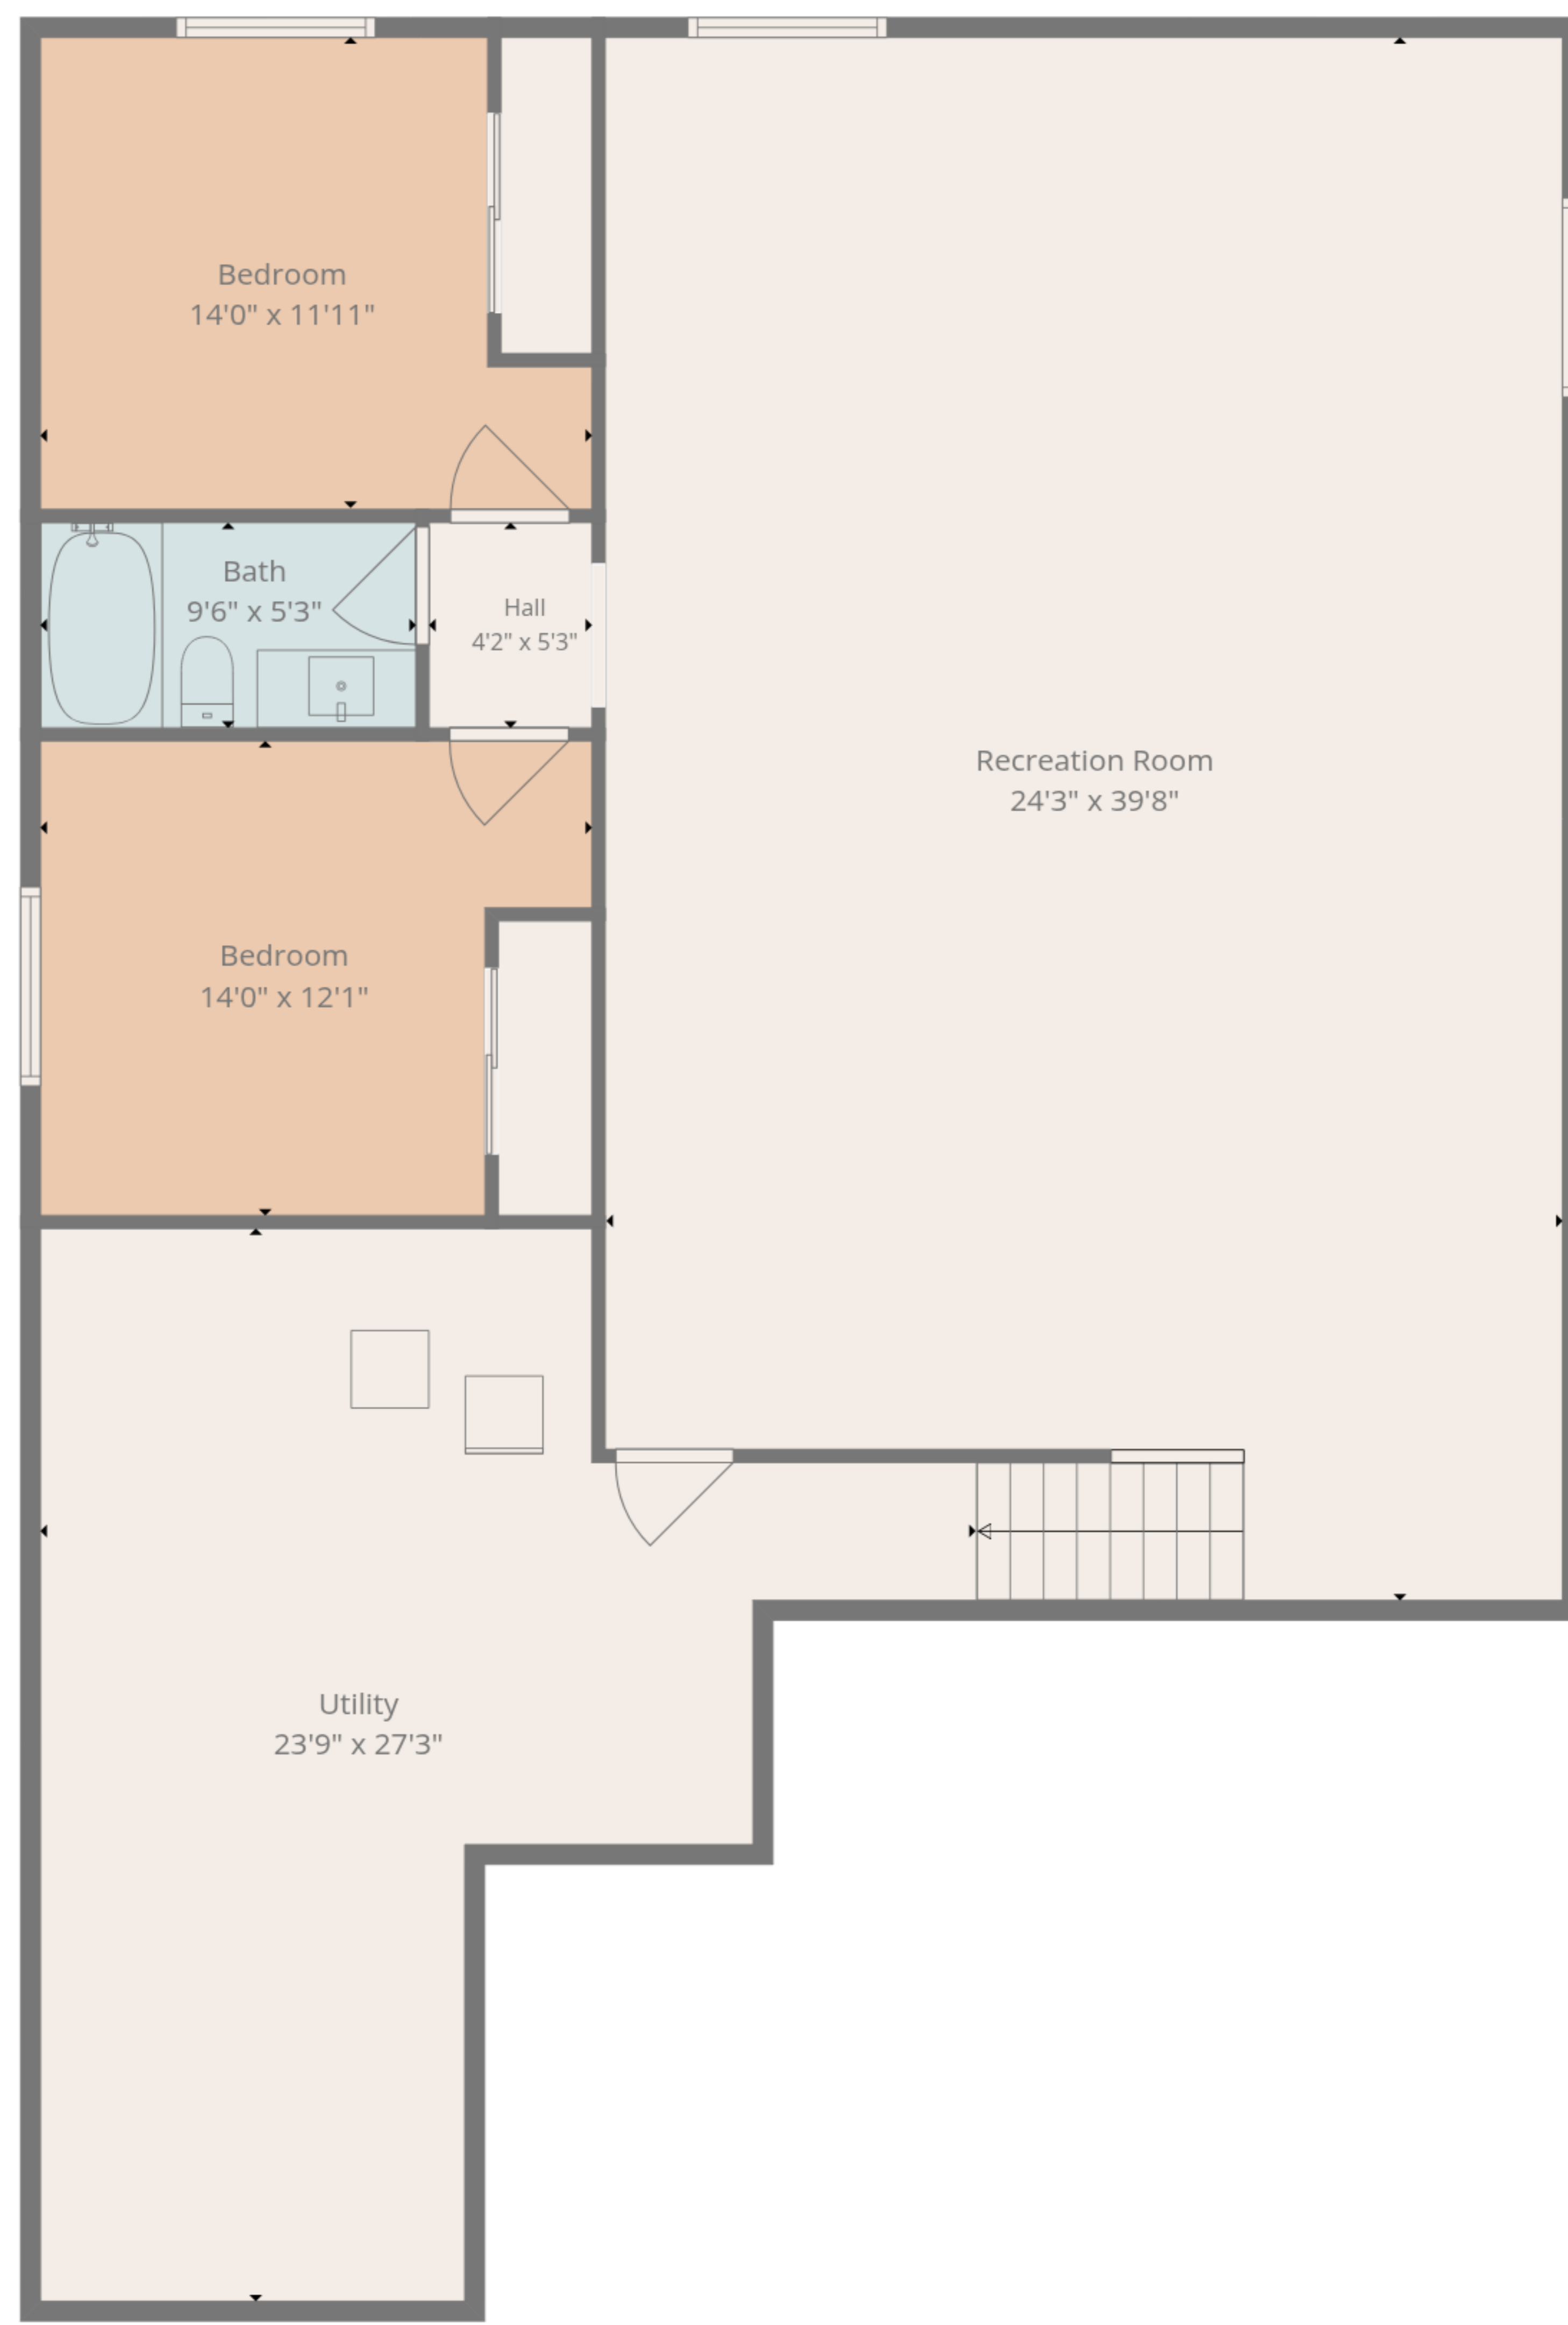

**TOTAL: 3185 sq. ft**

Basement: 1367 sq. ft, 1st floor: 1818 sq. ft

EXCLUDED AREAS: UTILITY: 403 sq. ft, GARAGE: 594 sq. ft, PATIO: 551 sq. ft,

PORCH: 209 sq. ft, WALLS: 233 sq. ft

**TOTAL: 3185 sq. ft**

Basement: 1367 sq. ft, 1st floor: 1818 sq. ft

EXCLUDED AREAS: UTILITY: 403 sq. ft, GARAGE: 594 sq. ft, PATIO: 551 sq. ft,  
 PORCH: 209 sq. ft, WALLS: 233 sq. ft

Basement

1st Floor

**TOTAL: 3185 sq. ft**  
 Basement: 1367 sq. ft, 1st floor: 1818 sq. ft  
 EXCLUDED AREAS: UTILITY: 403 sq. ft, GARAGE: 594 sq. ft, PATIO: 551 sq. ft,  
 PORCH: 209 sq. ft, WALLS: 233 sq. ft