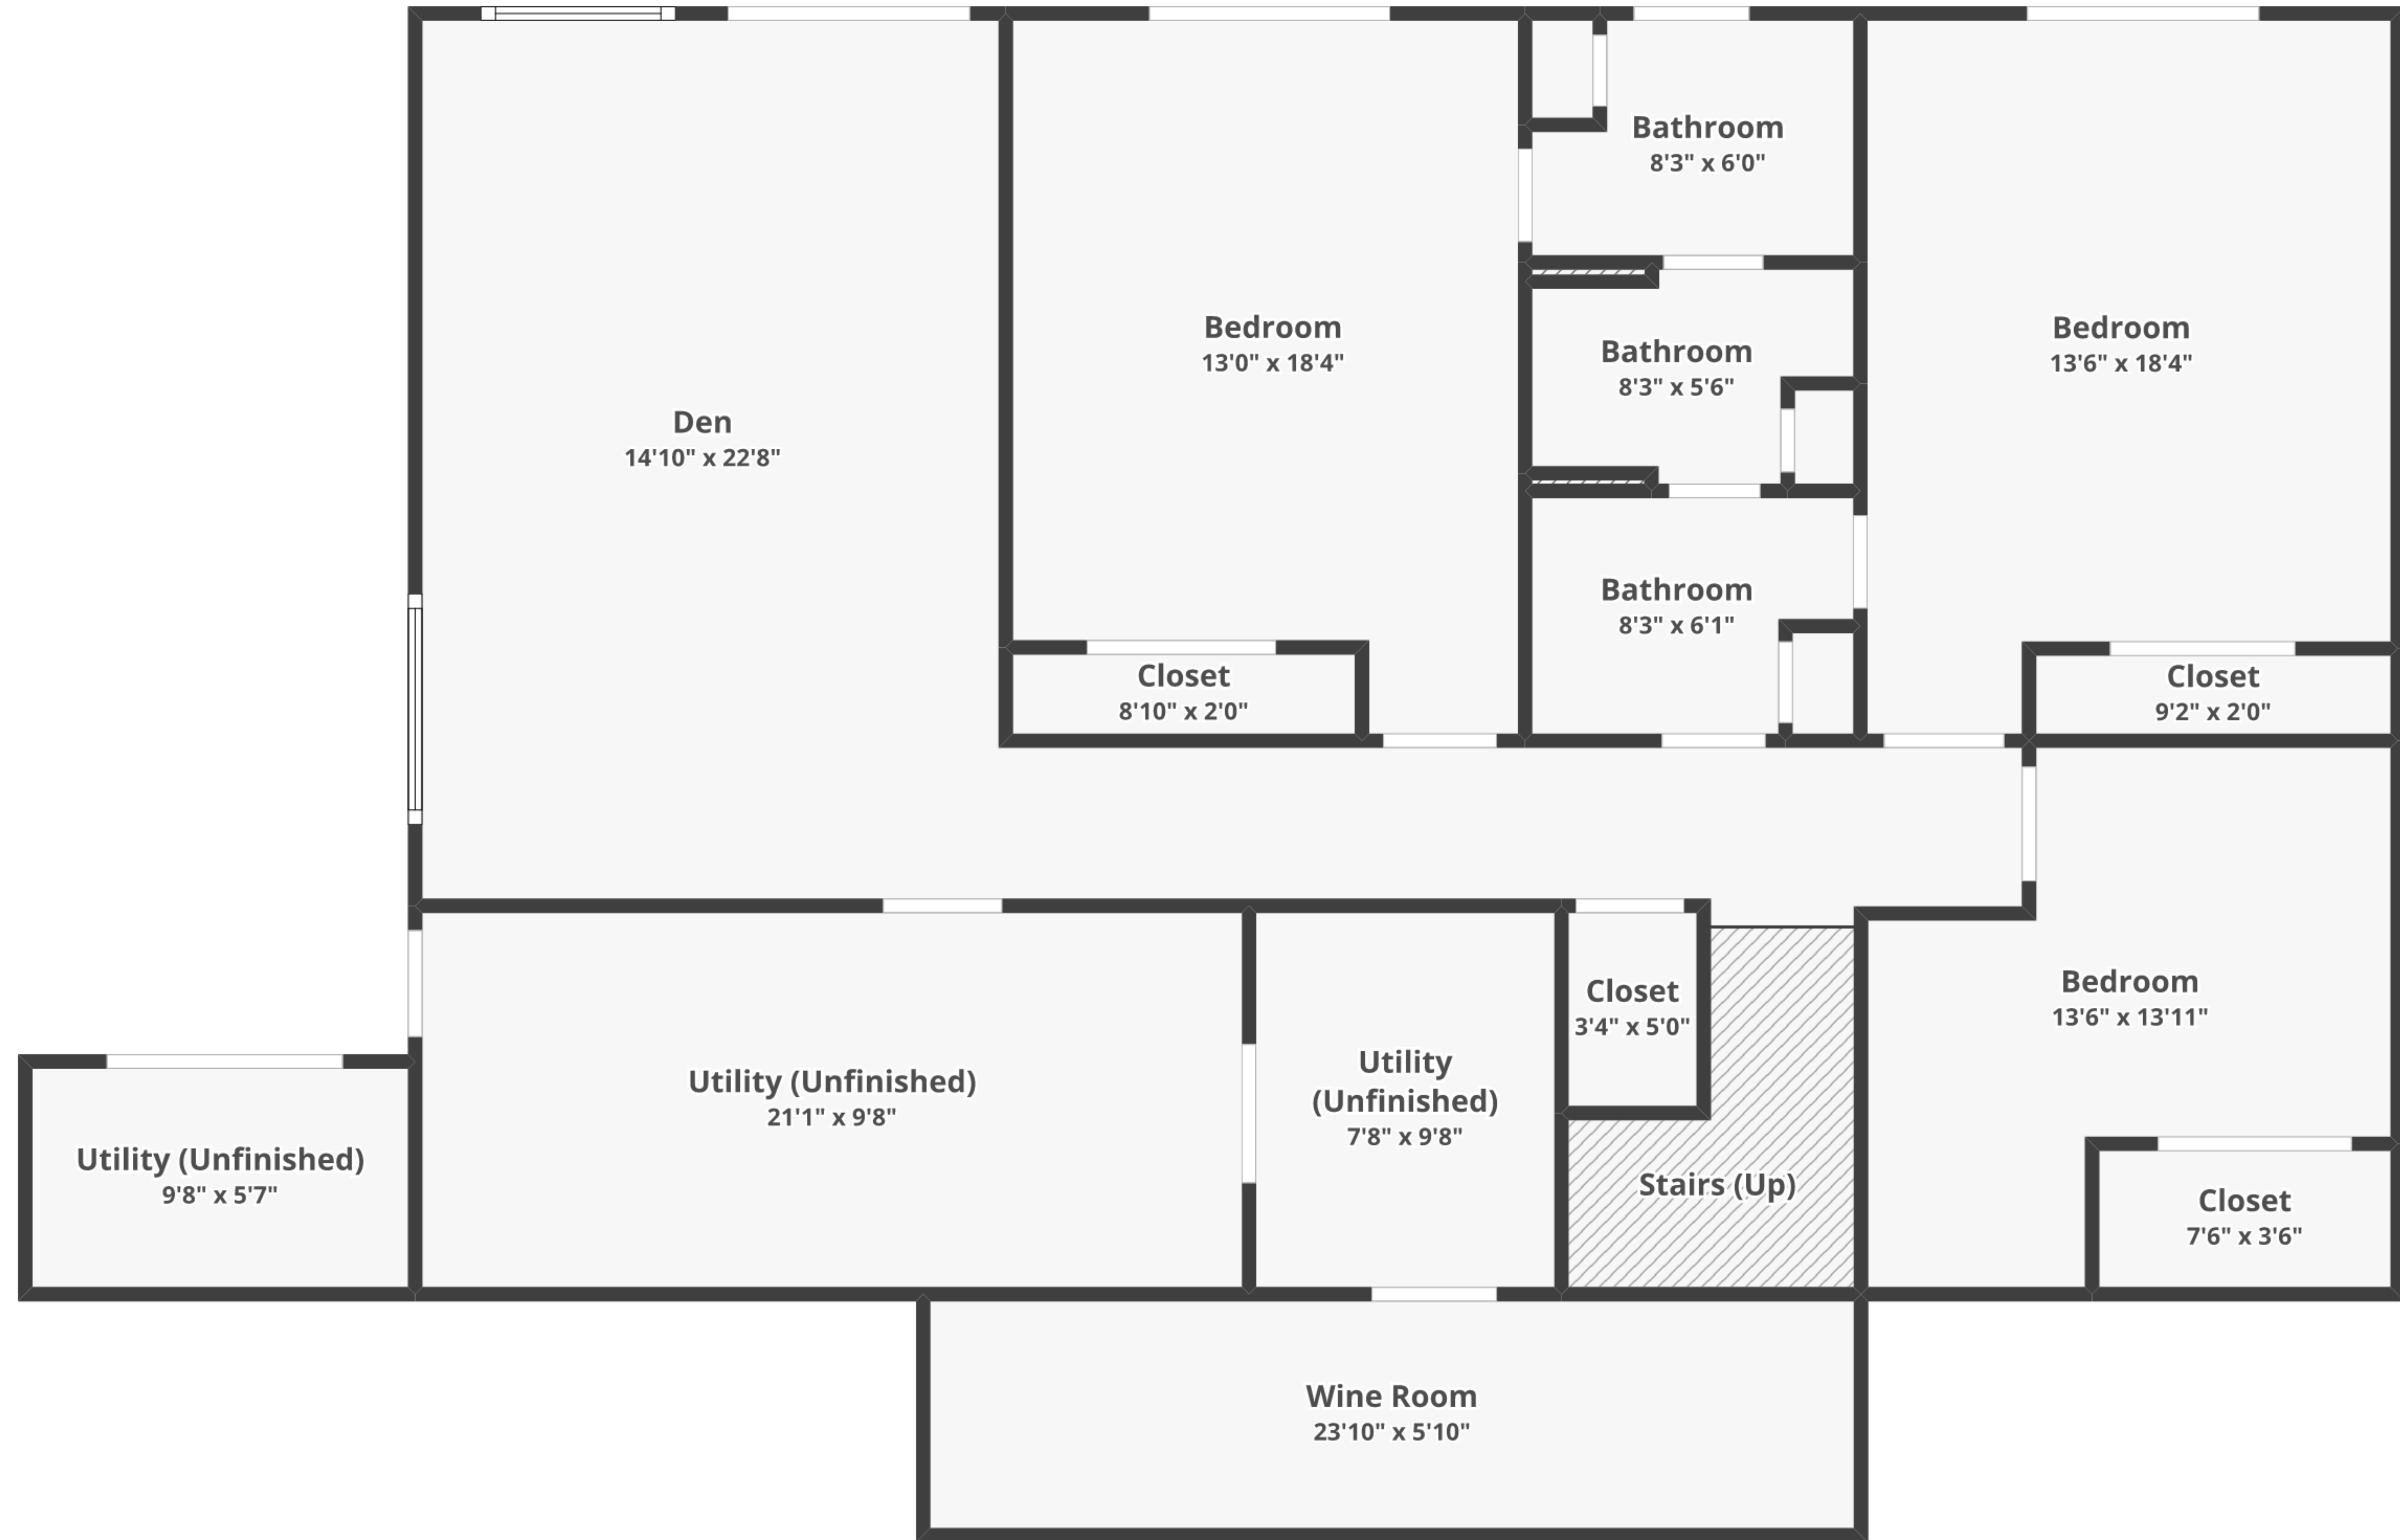

115 Keowee Overlook Rd, West Union, SC 29696

Total finished area: ~2,975.32 sq. ft.

Total unfinished area: ~354.87 sq. ft.

Basement

Finished area: ~1,376.48 sq. ft.

Unfinished area: ~332.46 sq. ft.