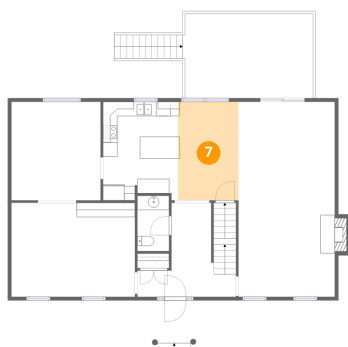

7 Floor 2 - Breakfast Area

Dimensions: 8'4" x 13'8"
Area: 114 sq. ft
Counted as living area: Yes

Heated: Yes
Finished: Yes
Enclosed: Yes
Contiguous: Yes
Permitted: Yes
Wet space: No
Addition: No
Conversion: No