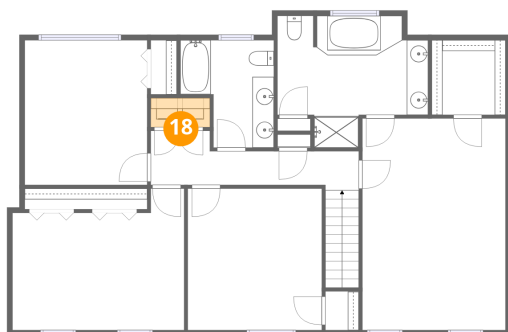

17 Floor 3 - W.I.C.

Dimensions: 6'11" x 6'11"
Area: 48 sq. ft
Counted as living area: Yes

Heated: Yes
Finished: Yes
Enclosed: Yes
Contiguous: Yes
Permitted: Yes
Wet space: No
Addition: No
Conversion: No

6640 Parkway Drive, Falcon Ridge Estates, Roanoke, Roanoke County, Virginia, United States, 24018

18 Floor 3 - Laundry

Dimensions: 5'6" x 2'9"
Area: 15 sq. ft
Counted as living area: Yes

Heated: Yes
Finished: Yes
Enclosed: Yes
Contiguous: Yes
Permitted: Yes
Wet space: No
Addition: No
Conversion: No