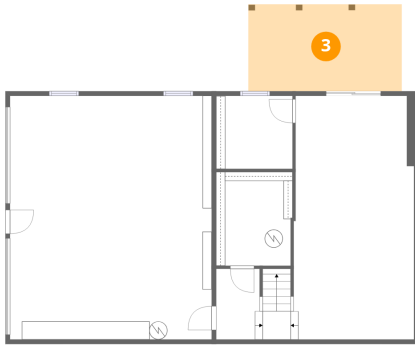

3 Floor 1 - Covered Deck

Dimensions: 17'0" x 9'8"
Area: 164 sq. ft
Counted as living area: No

Heated: No
Finished: No
Enclosed: No
Contiguous: Yes
Permitted: Yes
Wet space: No
Addition: No
Conversion: No