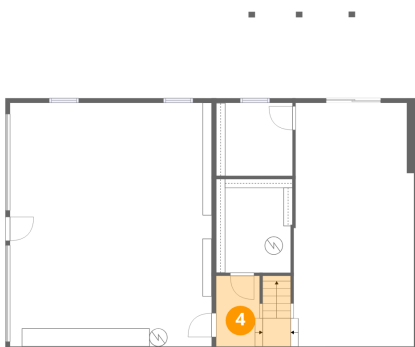

4 Floor 1 - Hall

Dimensions: 4'8" x 7'9"
Area: 36 sq. ft
Counted as living area: Yes

Heated: Yes
Finished: Yes
Enclosed: Yes
Contiguous: Yes
Permitted: Yes
Wet space: No
Addition: No
Conversion: No