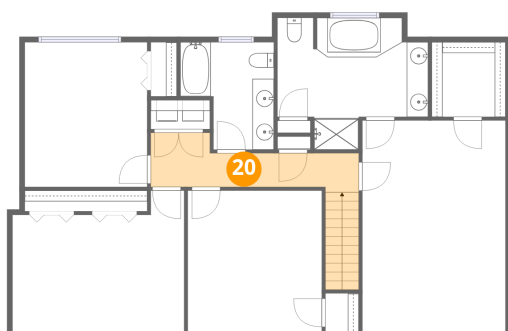

20 Floor 3 - Hall

Dimensions: 19'5" x 3'2"
Area: 62 sq. ft
Counted as living area: Yes

Heated: Yes
Finished: Yes
Enclosed: Yes
Contiguous: Yes
Permitted: Yes
Wet space: No
Addition: No
Conversion: No