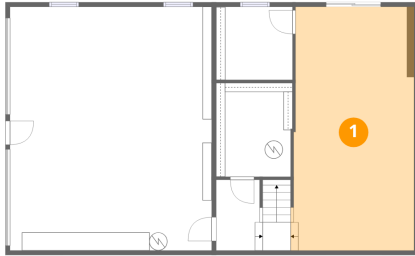

6640 Parkway Drive, Falcon Ridge Estates, Roanoke, Roanoke County, Virginia, United States, 24018

1 Floor 1 - Recreation Room

Dimensions: 12'5" x 27'0"
Area: 335 sq. ft
Counted as living area: Yes

Heated: Yes
Finished: Yes
Enclosed: Yes
Contiguous: Yes
Permitted: Yes
Wet space: No
Addition: No
Conversion: No