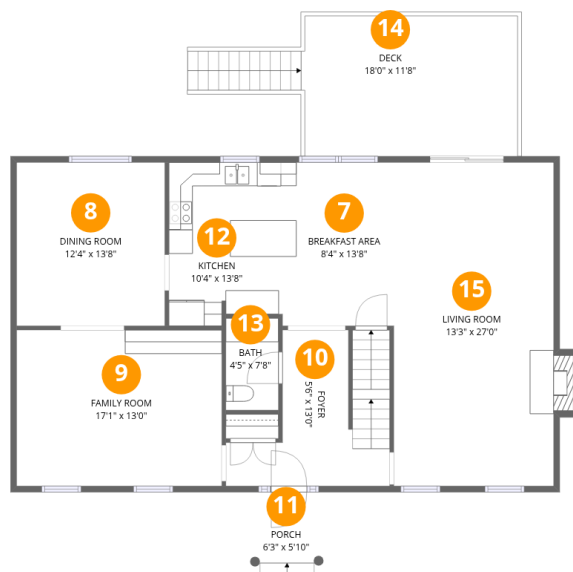

Room dimensions

Floor 1

Total:592sqft

Excluded: 768sqft

#		Dimensions	sqft	Counted as living area
1	Recreation Room	12'5" x 27'0"	335 sq. ft	Yes
2	Utility	8'6" x 10'5"	88 sq. ft	Yes
3	Covered Deck	17'0" x 9'8"	164 sq. ft	No
4	Hall	4'8" x 7'9"	36 sq. ft	Yes
5	Room	8'6" x 8'1"	69 sq. ft	Yes
6	Garage	22'4" x 27'0"	604 sq. ft	No

Home data report

6640 Parkway Drive, Falcon Ridge Estates, Roanoke, Roanoke County, Virginia, United States, 24018

Room dimensions

Floor 2

Total:1212sqft Excluded: 292sqft

#		Dimensions	sqft	Counted as living area
7	Breakfast Area	8'4" x 13'8"	114 sq. ft	Yes
8	Dining Room	12'4" x 13'8"	169 sq. ft	Yes
9	Family Room	17'1" x 13'0"	223 sq. ft	Yes
10	Foyer	5'6" x 13'0"	72 sq. ft	Yes
11	Porch	6'3" x 5'10"	36 sq. ft	No
12	Kitchen	10'4" x 13'8"	141 sq. ft	Yes
13	Bath	4'5" x 7'8"	34 sq. ft	Yes
14	Deck	18'0" x 11'8"	211 sq. ft	No
15	Living Room	13'3" x 27'0"	358 sq. ft	Yes