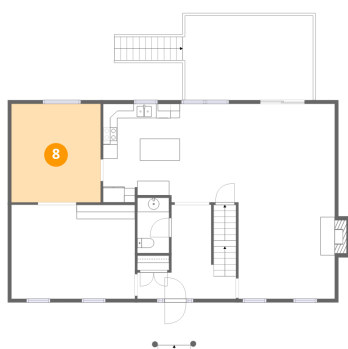

6 Floor 1 - Garage

Dimensions: 22'4" x 27'0"
Area: 604 sq. ft
Counted as living area: No

Heated: No
Finished: No
Enclosed: Yes
Contiguous: Yes
Permitted: Yes
Wet space: No
Addition: No
Conversion: No

7 Floor 2 - Breakfast Area

Dimensions: 8'4" x 13'8"
Area: 114 sq. ft
Counted as living area: Yes

Heated: Yes
Finished: Yes
Enclosed: Yes
Contiguous: Yes
Permitted: Yes
Wet space: No
Addition: No
Conversion: No

8 Floor 2 - Dining Room