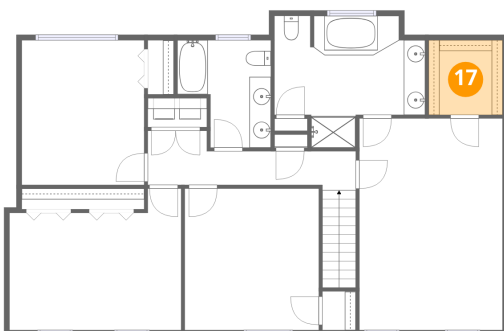

17 Floor 3 - W.I.C.

Dimensions: 6'11" x 6'11"
Area: 48 sq. ft
Counted as living area: Yes

Heated: Yes
Finished: Yes
Enclosed: Yes
Contiguous: Yes
Permitted: Yes
Wet space: No
Addition: No
Conversion: No