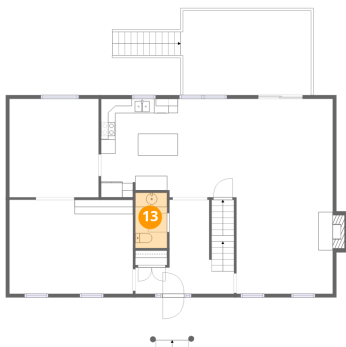

13 Floor 2 - Bath

Dimensions: 4'5" x 7'8"
Area: 34 sq. ft
Counted as living area: Yes

Heated: Yes
Finished: Yes
Enclosed: Yes
Contiguous: Yes
Permitted: Yes
Wet space: Yes
Addition: No
Conversion: No