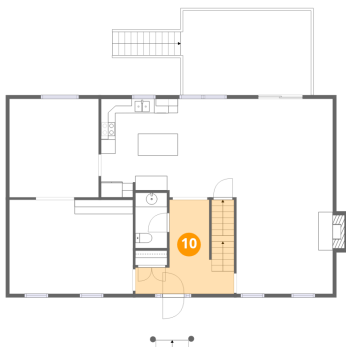

10 Floor 2 - Foyer

Dimensions: 5'6" x 13'0"
Area: 72 sq. ft
Counted as living area: Yes

Heated: Yes
Finished: Yes
Enclosed: Yes
Contiguous: Yes
Permitted: Yes
Wet space: No
Addition: No
Conversion: No