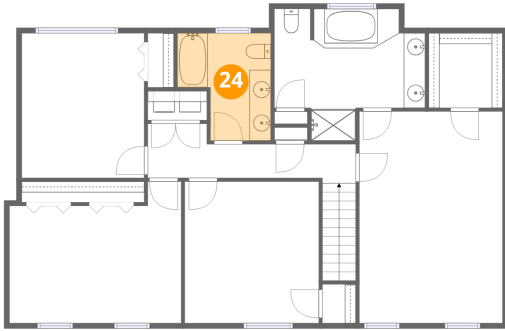

6640 Parkway Drive, Falcon Ridge Estates, Roanoke, Roanoke County, Virginia, United States, 24018

24 Floor 3 - Bath

Dimensions: 8'9" x 10'0"
Area: 87 sq. ft
Counted as living area: Yes

Heated: Yes
Finished: Yes
Enclosed: Yes
Contiguous: Yes
Permitted: Yes
Wet space: Yes
Addition: No
Conversion: No