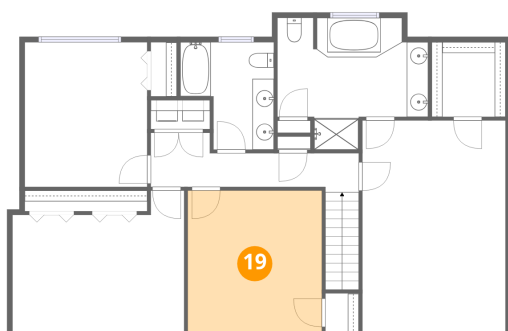

19 Floor 3 - Bedroom

Dimensions: 12'6" x 13'2"
Area: 164 sq. ft
Counted as living area: Yes

Heated: Yes
Finished: Yes
Enclosed: Yes
Contiguous: Yes
Permitted: Yes
Wet space: No
Addition: No
Conversion: No