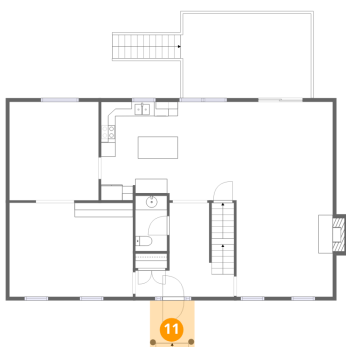

9 Floor 2 - Family Room

Dimensions: 17'1" x 13'0"
Area: 223 sq. ft
Counted as living area: Yes

Heated: Yes
Finished: Yes
Enclosed: Yes
Contiguous: Yes
Permitted: Yes
Wet space: No
Addition: No
Conversion: No

10 Floor 2 - Foyer

Dimensions: 5'6" x 13'0"
Area: 72 sq. ft
Counted as living area: Yes

Heated: Yes
Finished: Yes
Enclosed: Yes
Contiguous: Yes
Permitted: Yes
Wet space: No
Addition: No
Conversion: No

11 Floor 2 - Porch