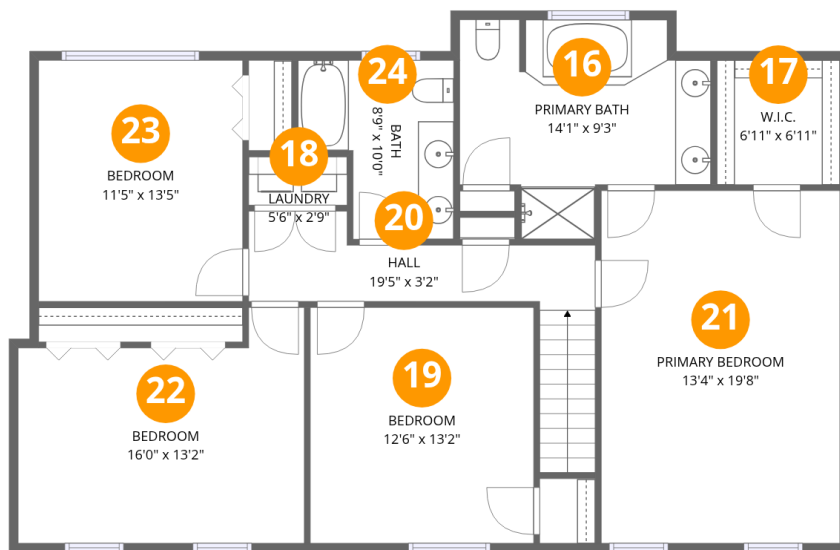

Room dimensions

Floor 1

Total:592sqft

Excluded: 768sqft

#		Dimensions	sqft	Counted as living area
1	Recreation Room	12'5" x 27'0"	335 sq. ft	Yes
2	Utility	8'6" x 10'5"	88 sq. ft	Yes
3	Covered Deck	17'0" x 9'8"	164 sq. ft	No
4	Hall	4'8" x 7'9"	36 sq. ft	Yes
5	Room	8'6" x 8'1"	69 sq. ft	Yes
6	Garage	22'4" x 27'0"	604 sq. ft	No

Home data report

6640 Parkway Drive, Falcon Ridge Estates, Roanoke, Roanoke County, Virginia, United States, 24018

Room dimensions

Floor 2

Total:1212sqft Excluded: 292sqft

#		Dimensions	sqft	Counted as living area
7	Breakfast Area	8'4" x 13'8"	114 sq. ft	Yes
8	Dining Room	12'4" x 13'8"	169 sq. ft	Yes
9	Family Room	17'1" x 13'0"	223 sq. ft	Yes
10	Foyer	5'6" x 13'0"	72 sq. ft	Yes
11	Porch	6'3" x 5'10"	36 sq. ft	No
12	Kitchen	10'4" x 13'8"	141 sq. ft	Yes
13	Bath	4'5" x 7'8"	34 sq. ft	Yes
14	Deck	18'0" x 11'8"	211 sq. ft	No
15	Living Room	13'3" x 27'0"	358 sq. ft	Yes

6640 Parkway Drive, Falcon Ridge Estates, Roanoke, Roanoke County, Virginia, United States, 24018

Room dimensions

Floor 3

Total:1249sqft Excluded: 0sqft

#		Dimensions	sqft	Counted as living area
16	Primary Bath	14'1" x 9'3"	129 sq. ft	Yes
17	W.I.C.	6'11" x 6'11"	48 sq. ft	Yes
18	Laundry	5'6" x 2'9"	15 sq. ft	Yes
19	Bedroom	12'6" x 13'2"	164 sq. ft	Yes
20	Hall	19'5" x 3'2"	62 sq. ft	Yes
21	Primary Bedroom	13'4" x 19'8"	262 sq. ft	Yes
22	Bedroom	16'0" x 13'2"	211 sq. ft	Yes
23	Bedroom	11'5" x 13'5"	153 sq. ft	Yes
24	Bath	8'9" x 10'0"	87 sq. ft	Yes

19 Floor 3 - Bedroom

Dimensions: 12'6" x 13'2"
Area: 164 sq. ft
Counted as living area: Yes

Heated: Yes
Finished: Yes
Enclosed: Yes
Contiguous: Yes
Permitted: Yes
Wet space: No
Addition: No
Conversion: No