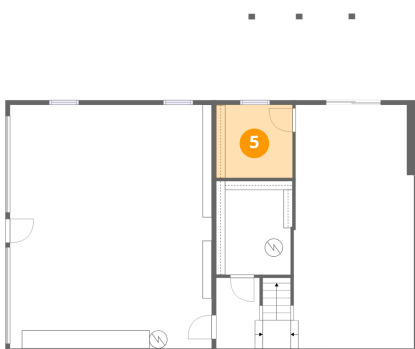

5 Floor 1 - Room

Dimensions: 8'6" x 8'1"
Area: 69 sq. ft
Counted as living area: Yes

Heated: Yes
Finished: Yes
Enclosed: Yes
Contiguous: Yes
Permitted: Yes
Wet space: No
Addition: No
Conversion: No