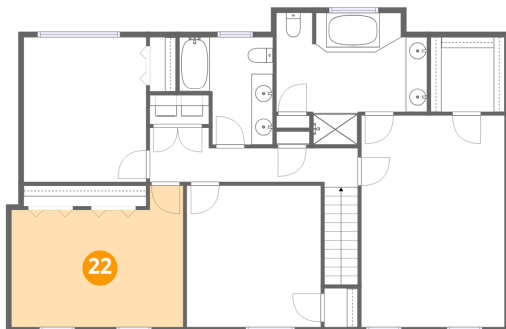

22 Floor 3 - Bedroom

Dimensions: 16'0" x 13'2"
Area: 211 sq. ft
Counted as living area: Yes

Heated: Yes
Finished: Yes
Enclosed: Yes
Contiguous: Yes
Permitted: Yes
Wet space: No
Addition: No
Conversion: No