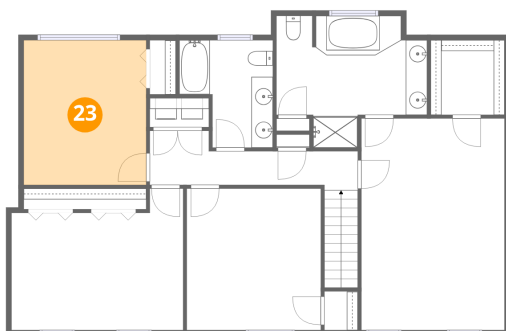

23 Floor 3 - Bedroom

Dimensions: 11'5" x 13'5"
Area: 153 sq. ft
Counted as living area: Yes

Heated: Yes
Finished: Yes
Enclosed: Yes
Contiguous: Yes
Permitted: Yes
Wet space: No
Addition: No
Conversion: No