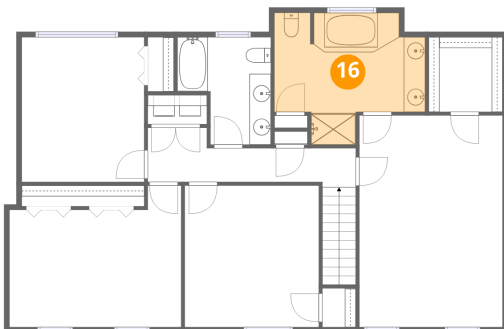

16 Floor 3 - Primary Bath

Dimensions: 14'1" x 9'3"
Area: 129 sq. ft
Counted as living area: Yes

Heated: Yes
Finished: Yes
Enclosed: Yes
Contiguous: Yes
Permitted: Yes
Wet space: Yes
Addition: No
Conversion: No