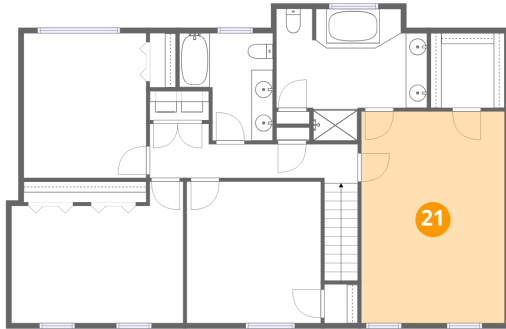

6640 Parkway Drive, Falcon Ridge Estates, Roanoke, Roanoke County, Virginia, United States, 24018

21 Floor 3 - Primary Bedroom

Dimensions: 13'4" x 19'8"
Area: 262 sq. ft
Counted as living area: Yes

Heated: Yes
Finished: Yes
Enclosed: Yes
Contiguous: Yes
Permitted: Yes
Wet space: No
Addition: No
Conversion: No