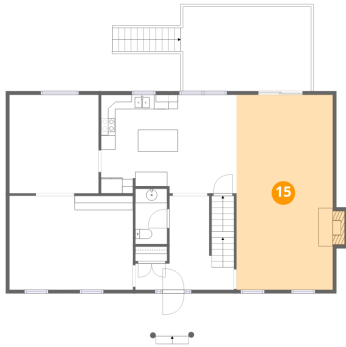

6640 Parkway Drive, Falcon Ridge Estates, Roanoke, Roanoke County, Virginia, United States, 24018

15 Floor 2 - Living Room

Dimensions: 13'3" x 27'0"
Area: 358 sq. ft
Counted as living area: Yes

Heated: Yes
Finished: Yes
Enclosed: Yes
Contiguous: Yes
Permitted: Yes
Wet space: No
Addition: No
Conversion: No