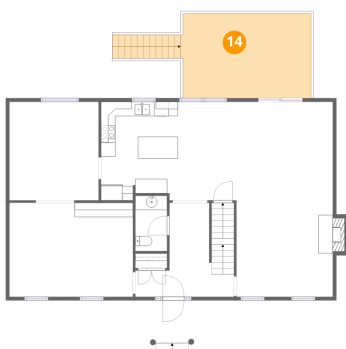

14 Floor 2 - Deck

Dimensions: 18'0" x 11'8"
Area: 211 sq. ft
Counted as living area: No

Heated: No
Finished: No
Enclosed: No
Contiguous: Yes
Permitted: Yes
Wet space: No
Addition: No
Conversion: No