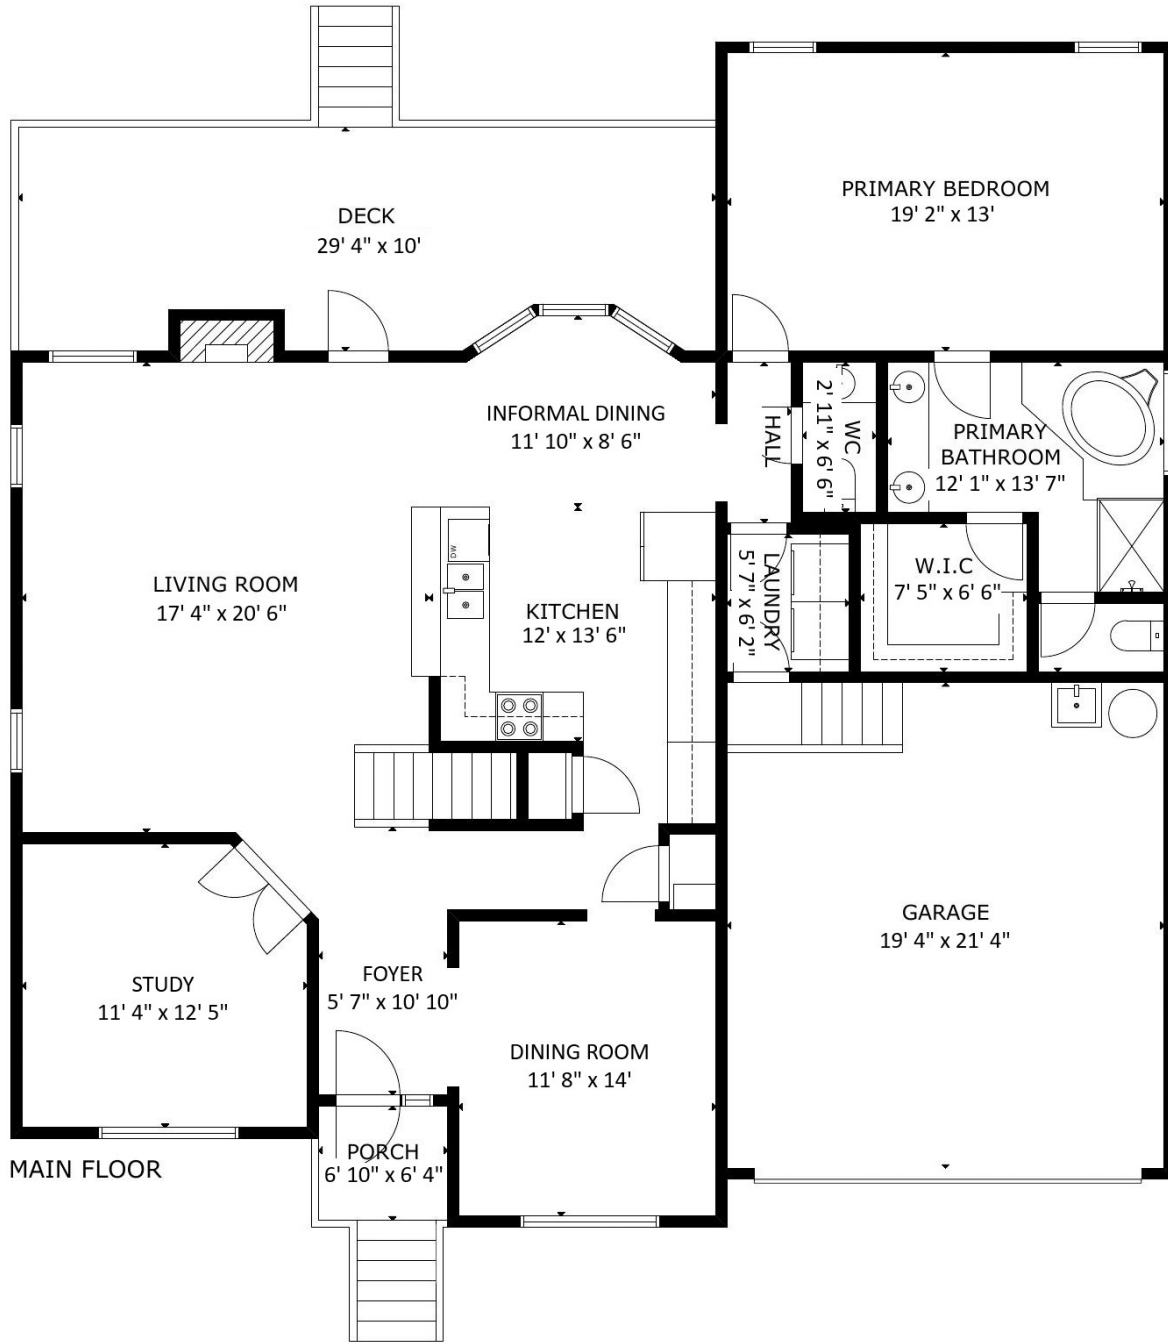

1137 Pebble Creek Crossing  
Durham, NC, 27713

The following dimensions are approximate interior wall to wall dimensions, measured on site, from the widest portion of each room, then calculated to Feet/Inches from Rounded Decimal Feet. Information deemed reliable, but not guaranteed.