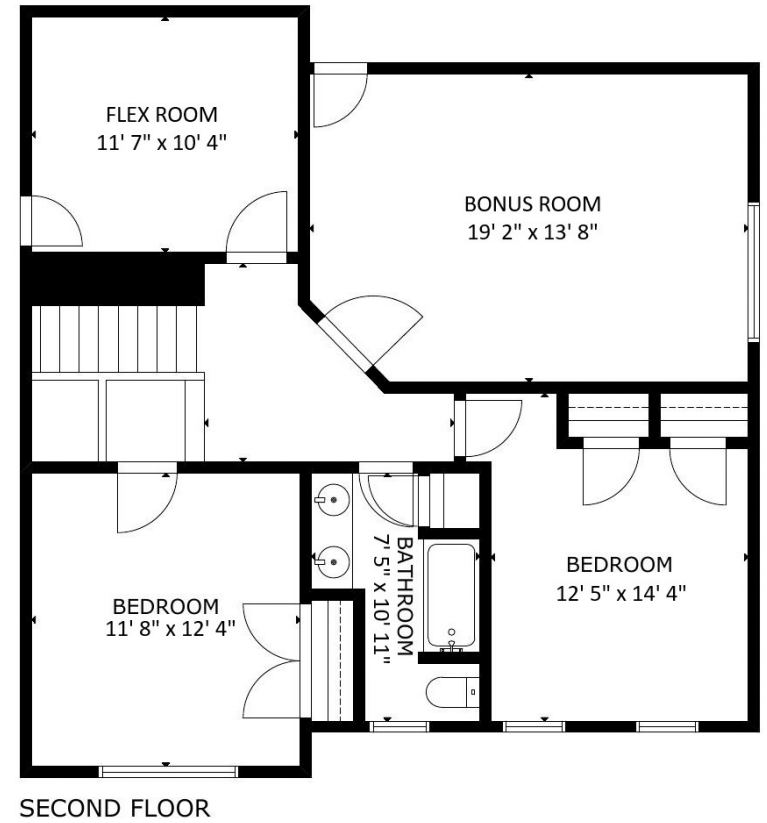

1137 Pebble Creek Crossing  
Durham, NC, 27713

The following dimensions are approximate interior wall to wall dimensions, measured on site, from the widest portion of each room, then calculated to Feet/Inches from Rounded Decimal Feet. Information deemed reliable, but not guaranteed.