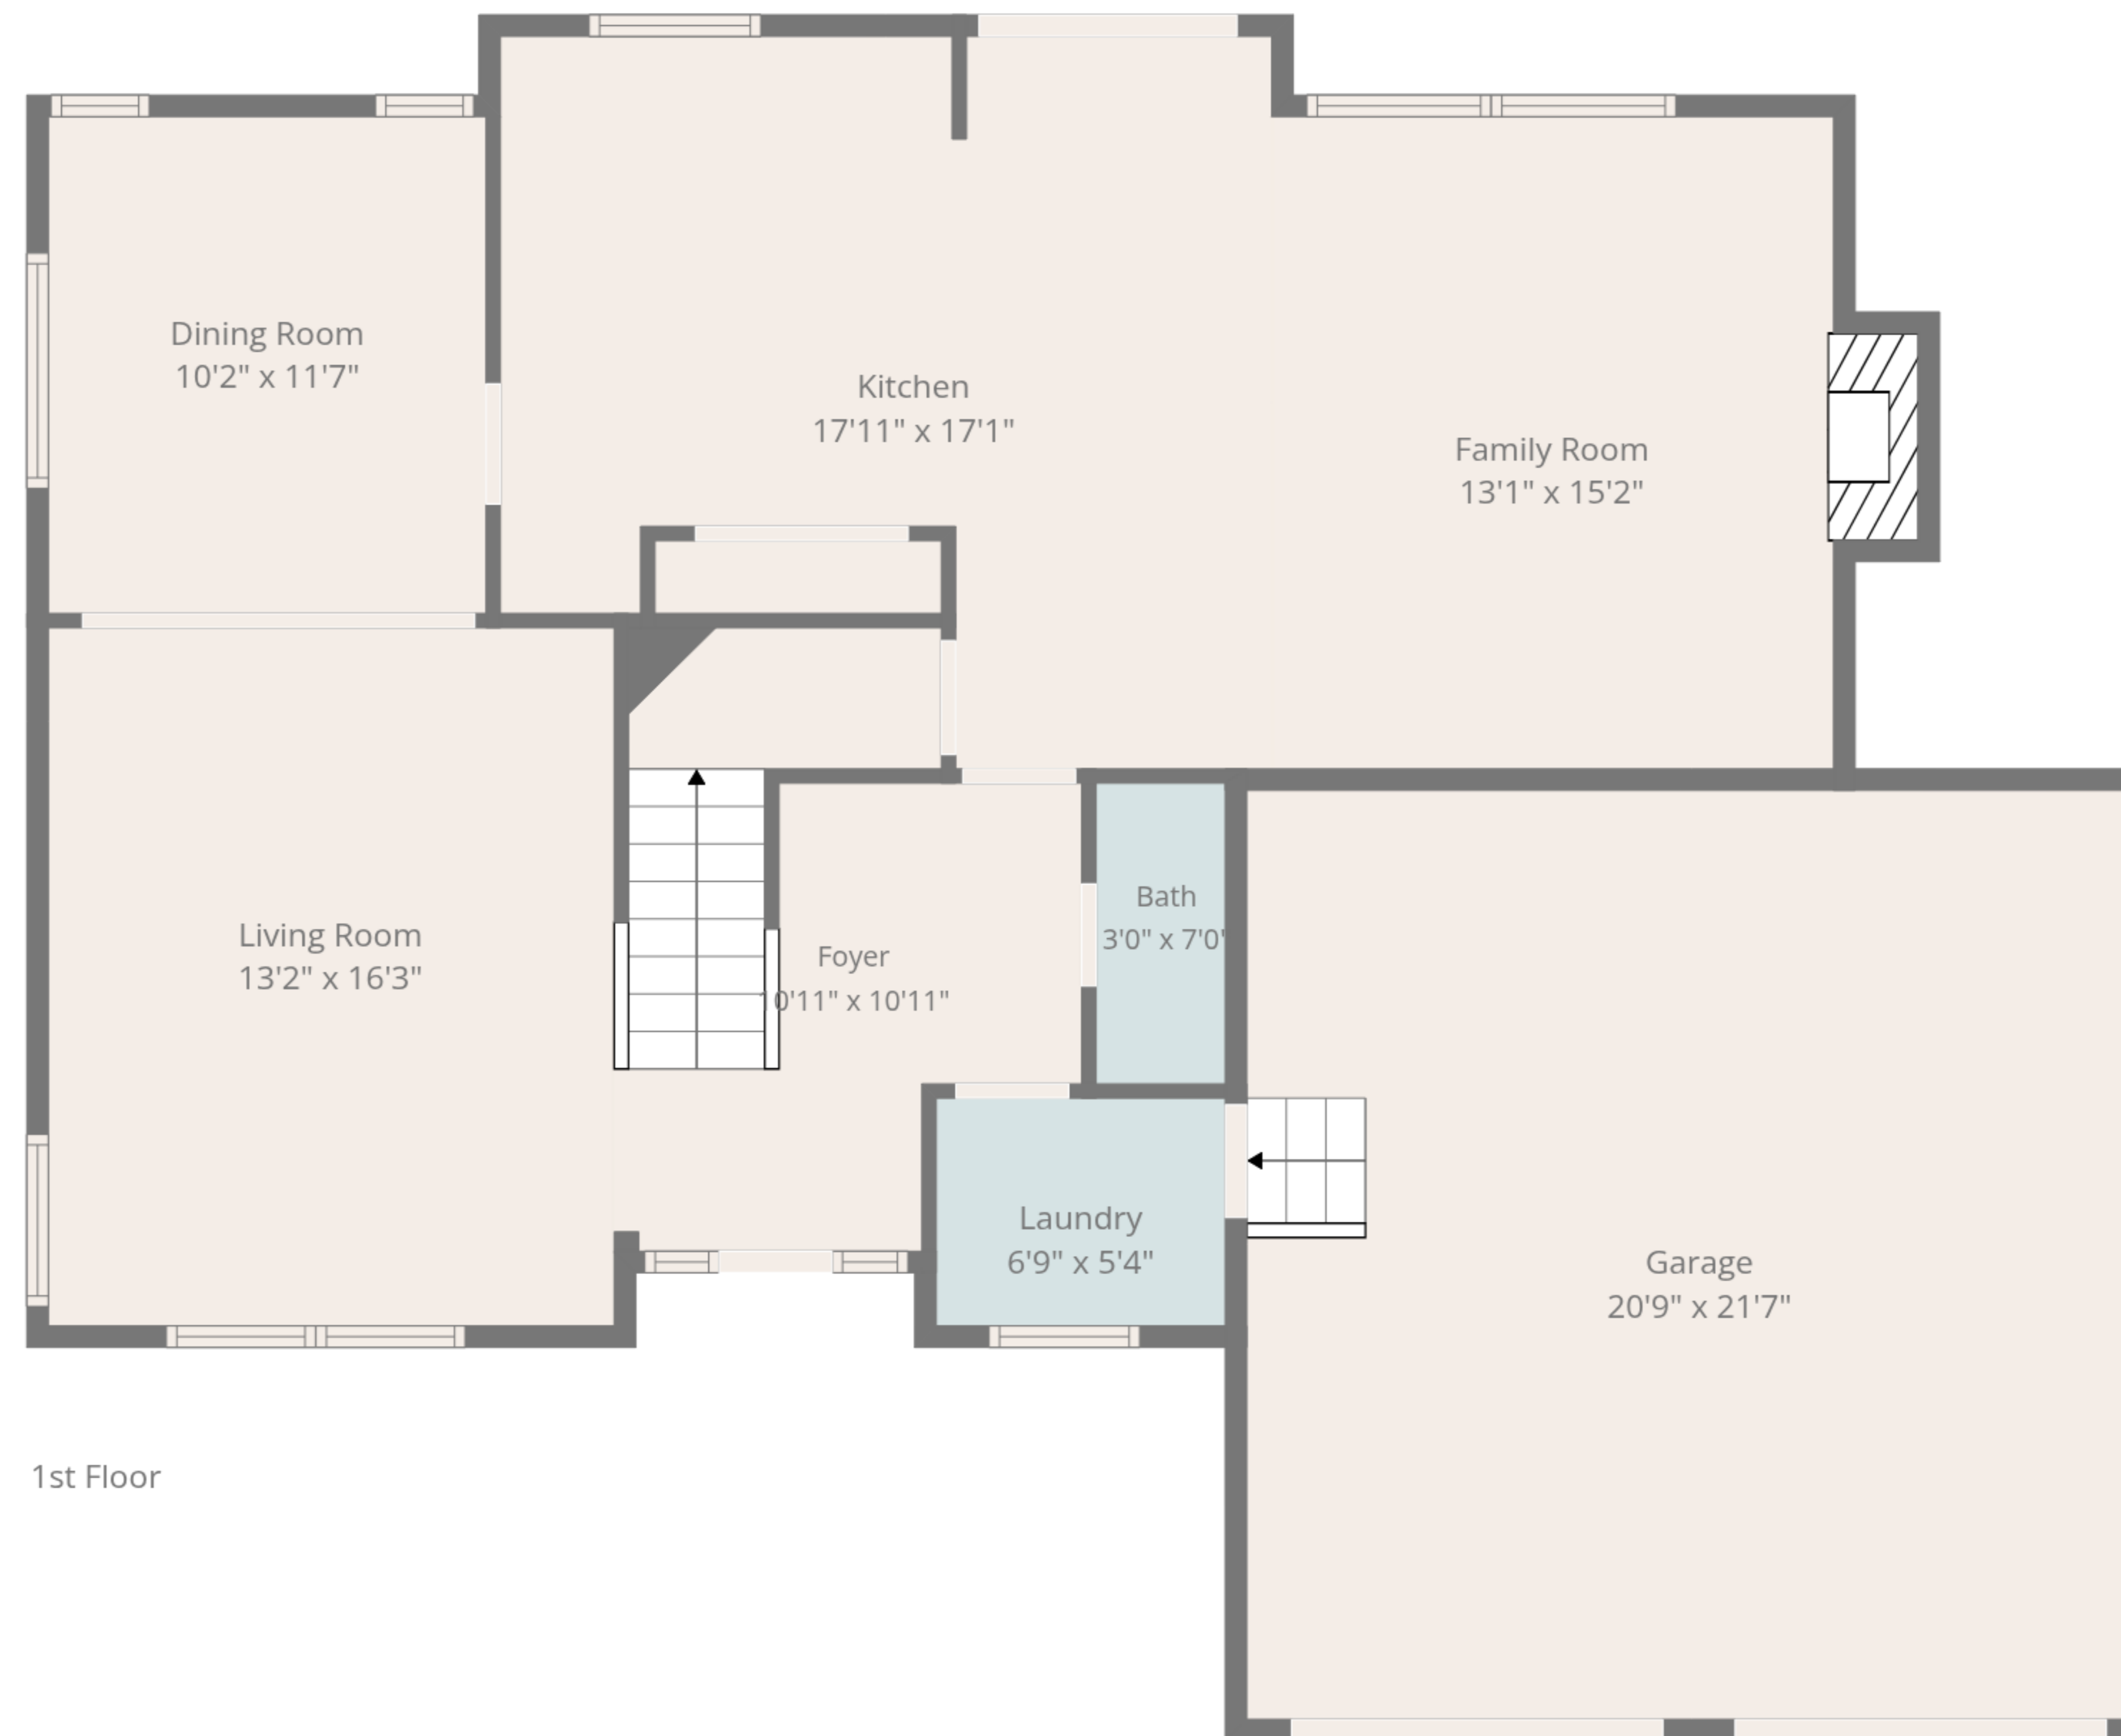

Total: 2048 sq. ft

1st Floor: 1011 sq. Ft, 2nd Floor: 1037 sq. ft

Excluded Areas: Garage: 449 sq. Ft, Fireplace: 11 sq. Ft, Open To Below: 51 sq. Ft,
Walls: 172 sq. ft

Total: 2048 sq. ft

1st Floor: 1011 sq. Ft, 2nd Floor: 1037 sq. ft

Excluded Areas: Garage: 449 sq. Ft, Fireplace: 11 sq. Ft, Open To Below: 51 sq. Ft,
Walls: 172 sq. ft

2nd Floor

1st Floor

Total: 2048 sq. ft

1st Floor: 1011 sq. Ft, 2nd Floor: 1037 sq. ft

Excluded Areas: Garage: 449 sq. Ft, Fireplace: 11 sq. Ft, Open To Below: 51 sq. Ft, Walls: 172 sq. ft