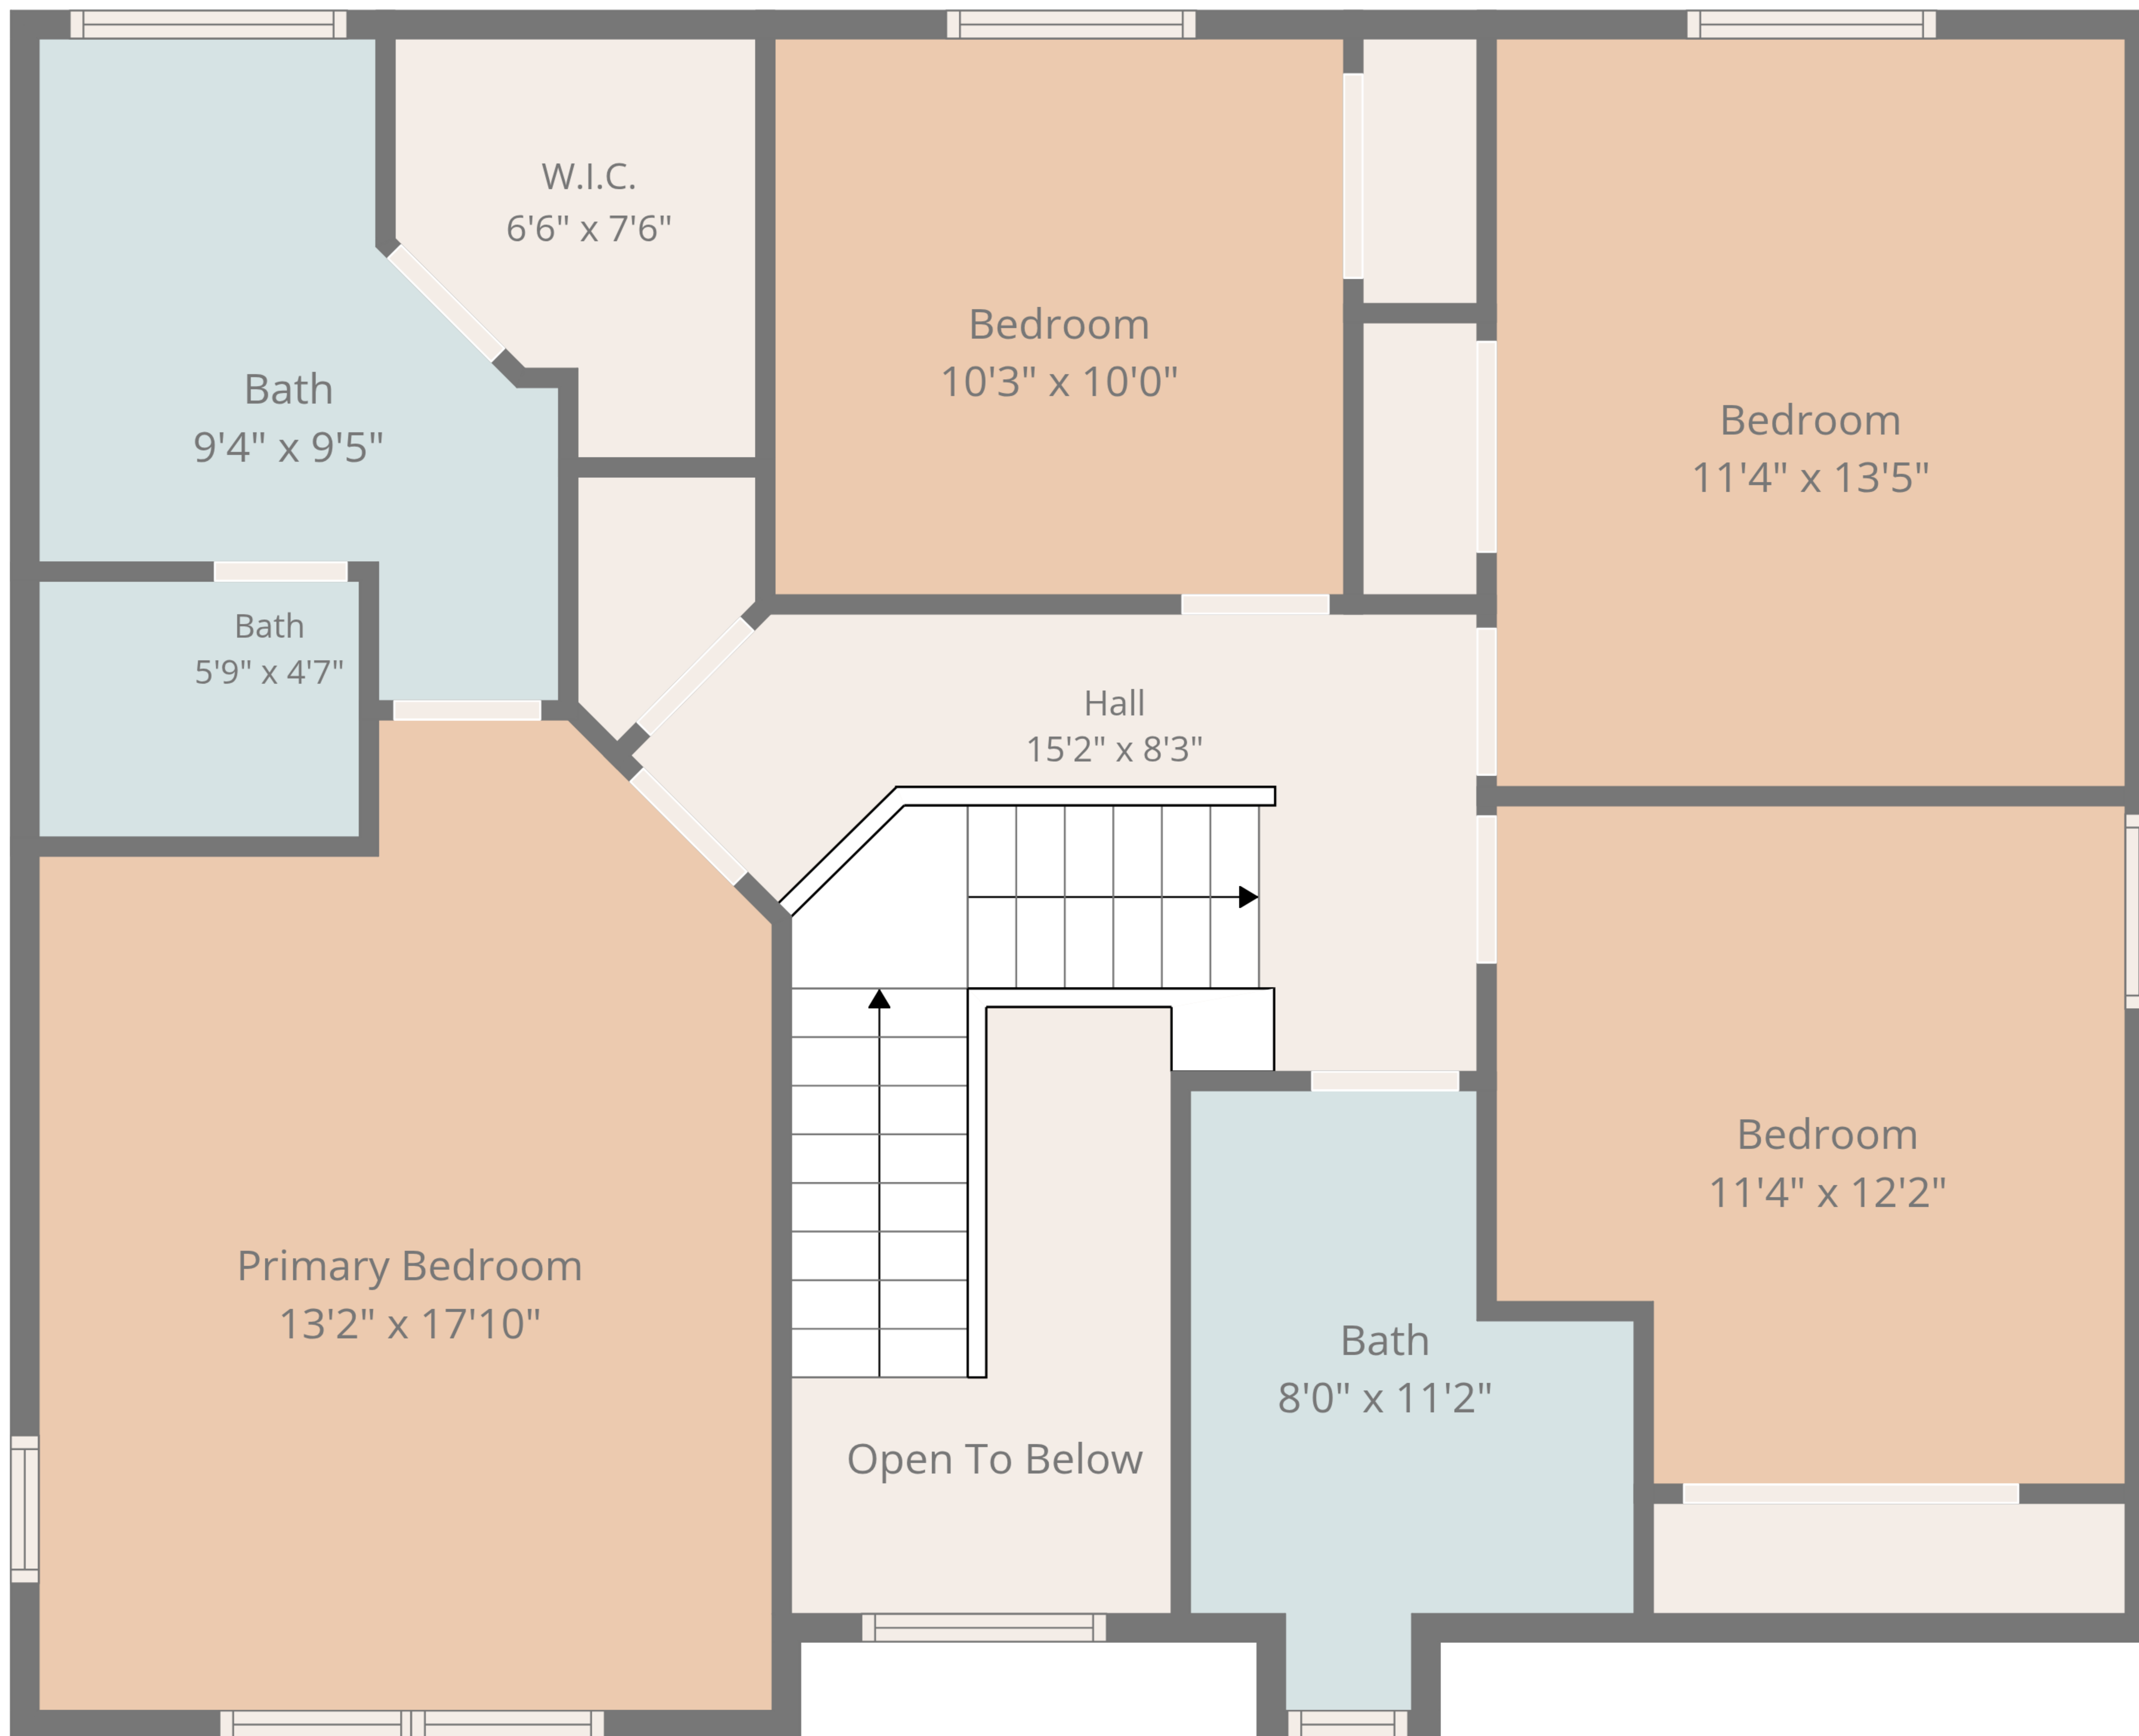

Total: 2048 sq. ft

1st Floor: 1011 sq. Ft, 2nd Floor: 1037 sq. ft

Excluded Areas: Garage: 449 sq. Ft, Fireplace: 11 sq. Ft, Open To Below: 51 sq. Ft,
Walls: 172 sq. ft

Total: 2048 sq. ft

1st Floor: 1011 sq. Ft, 2nd Floor: 1037 sq. ft

Excluded Areas: Garage: 449 sq. Ft, Fireplace: 11 sq. Ft, Open To Below: 51 sq. Ft,
Walls: 172 sq. ft

2nd Floor

1st Floor

Total: 2048 sq. ft

1st Floor: 1011 sq. Ft, 2nd Floor: 1037 sq. ft

Excluded Areas: Garage: 449 sq. Ft, Fireplace: 11 sq. Ft, Open To Below: 51 sq. Ft, Walls: 172 sq. ft