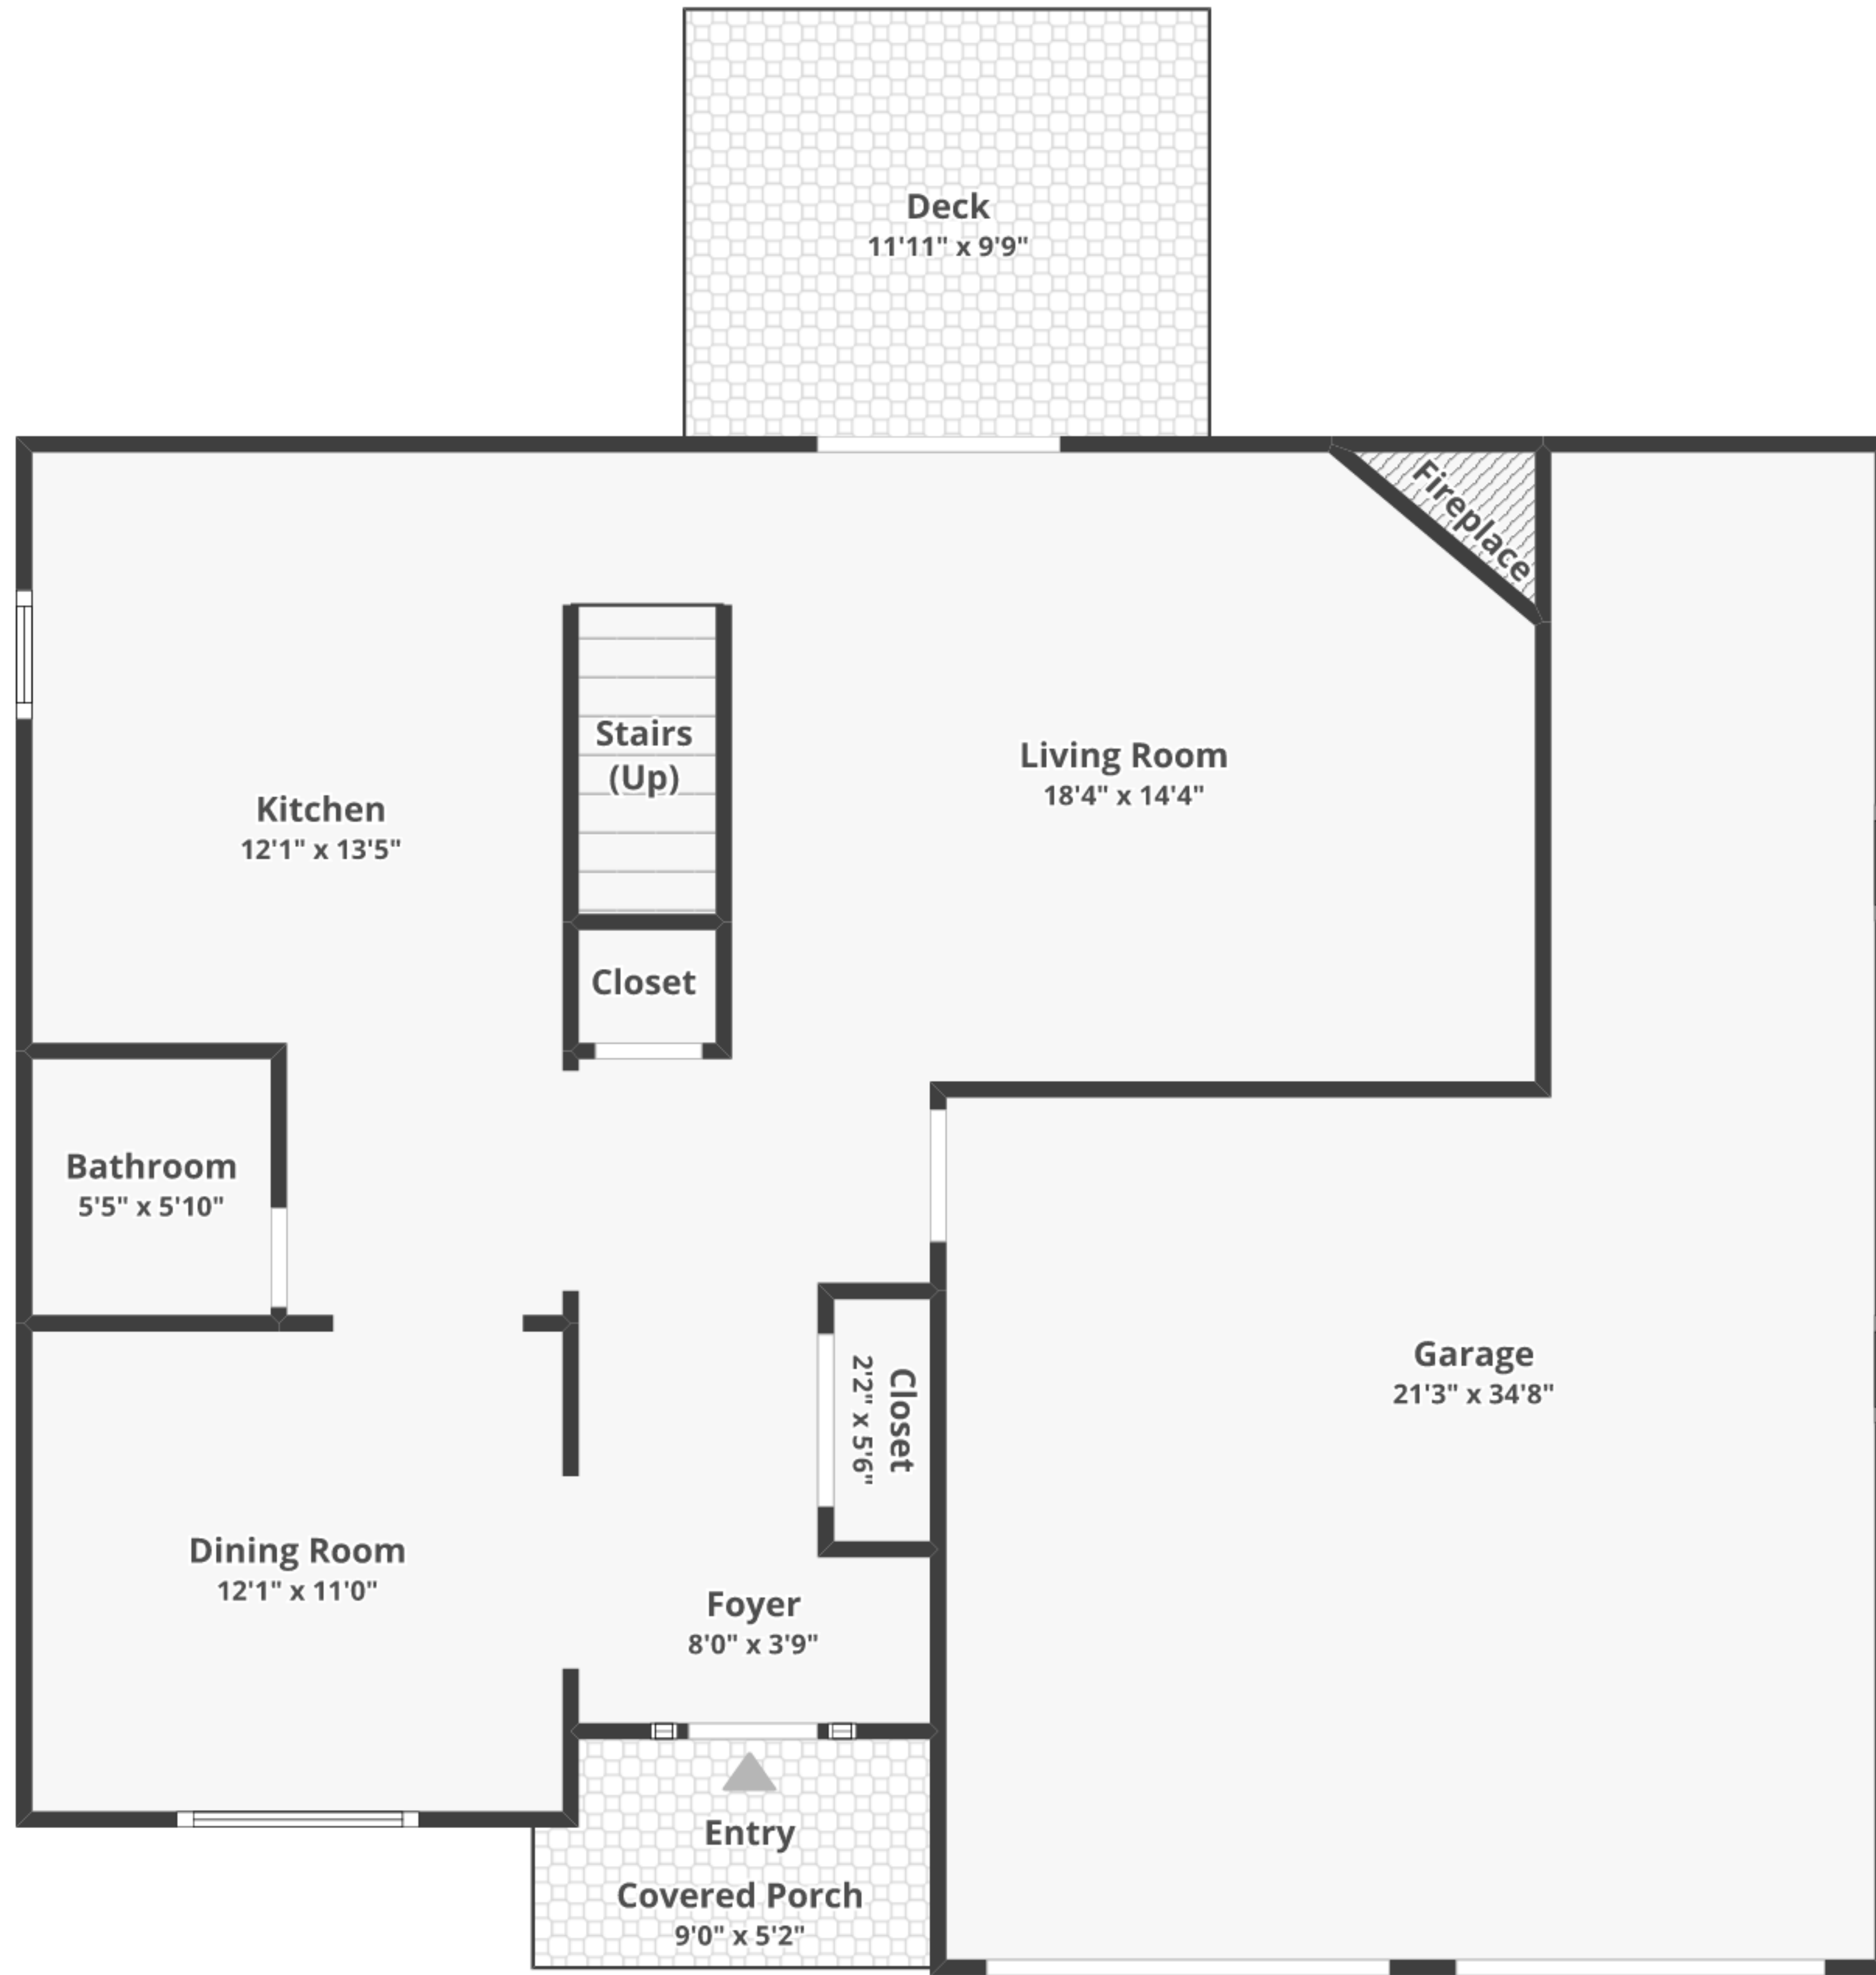

707 Kenneth Dr, Mount Joy, PA 17552

Total finished area: ~1,758.76 sq. ft.

Total unfinished area: ~ 7.18 sq. ft.

FLOOR 1
Finished area: ~776.45 sq. ft.
Unfinished area: ~7.18 sq. ft.

FLOOR 2
Finished area: ~982.31 sq. ft.
Unfinished area: ~0 sq. ft.