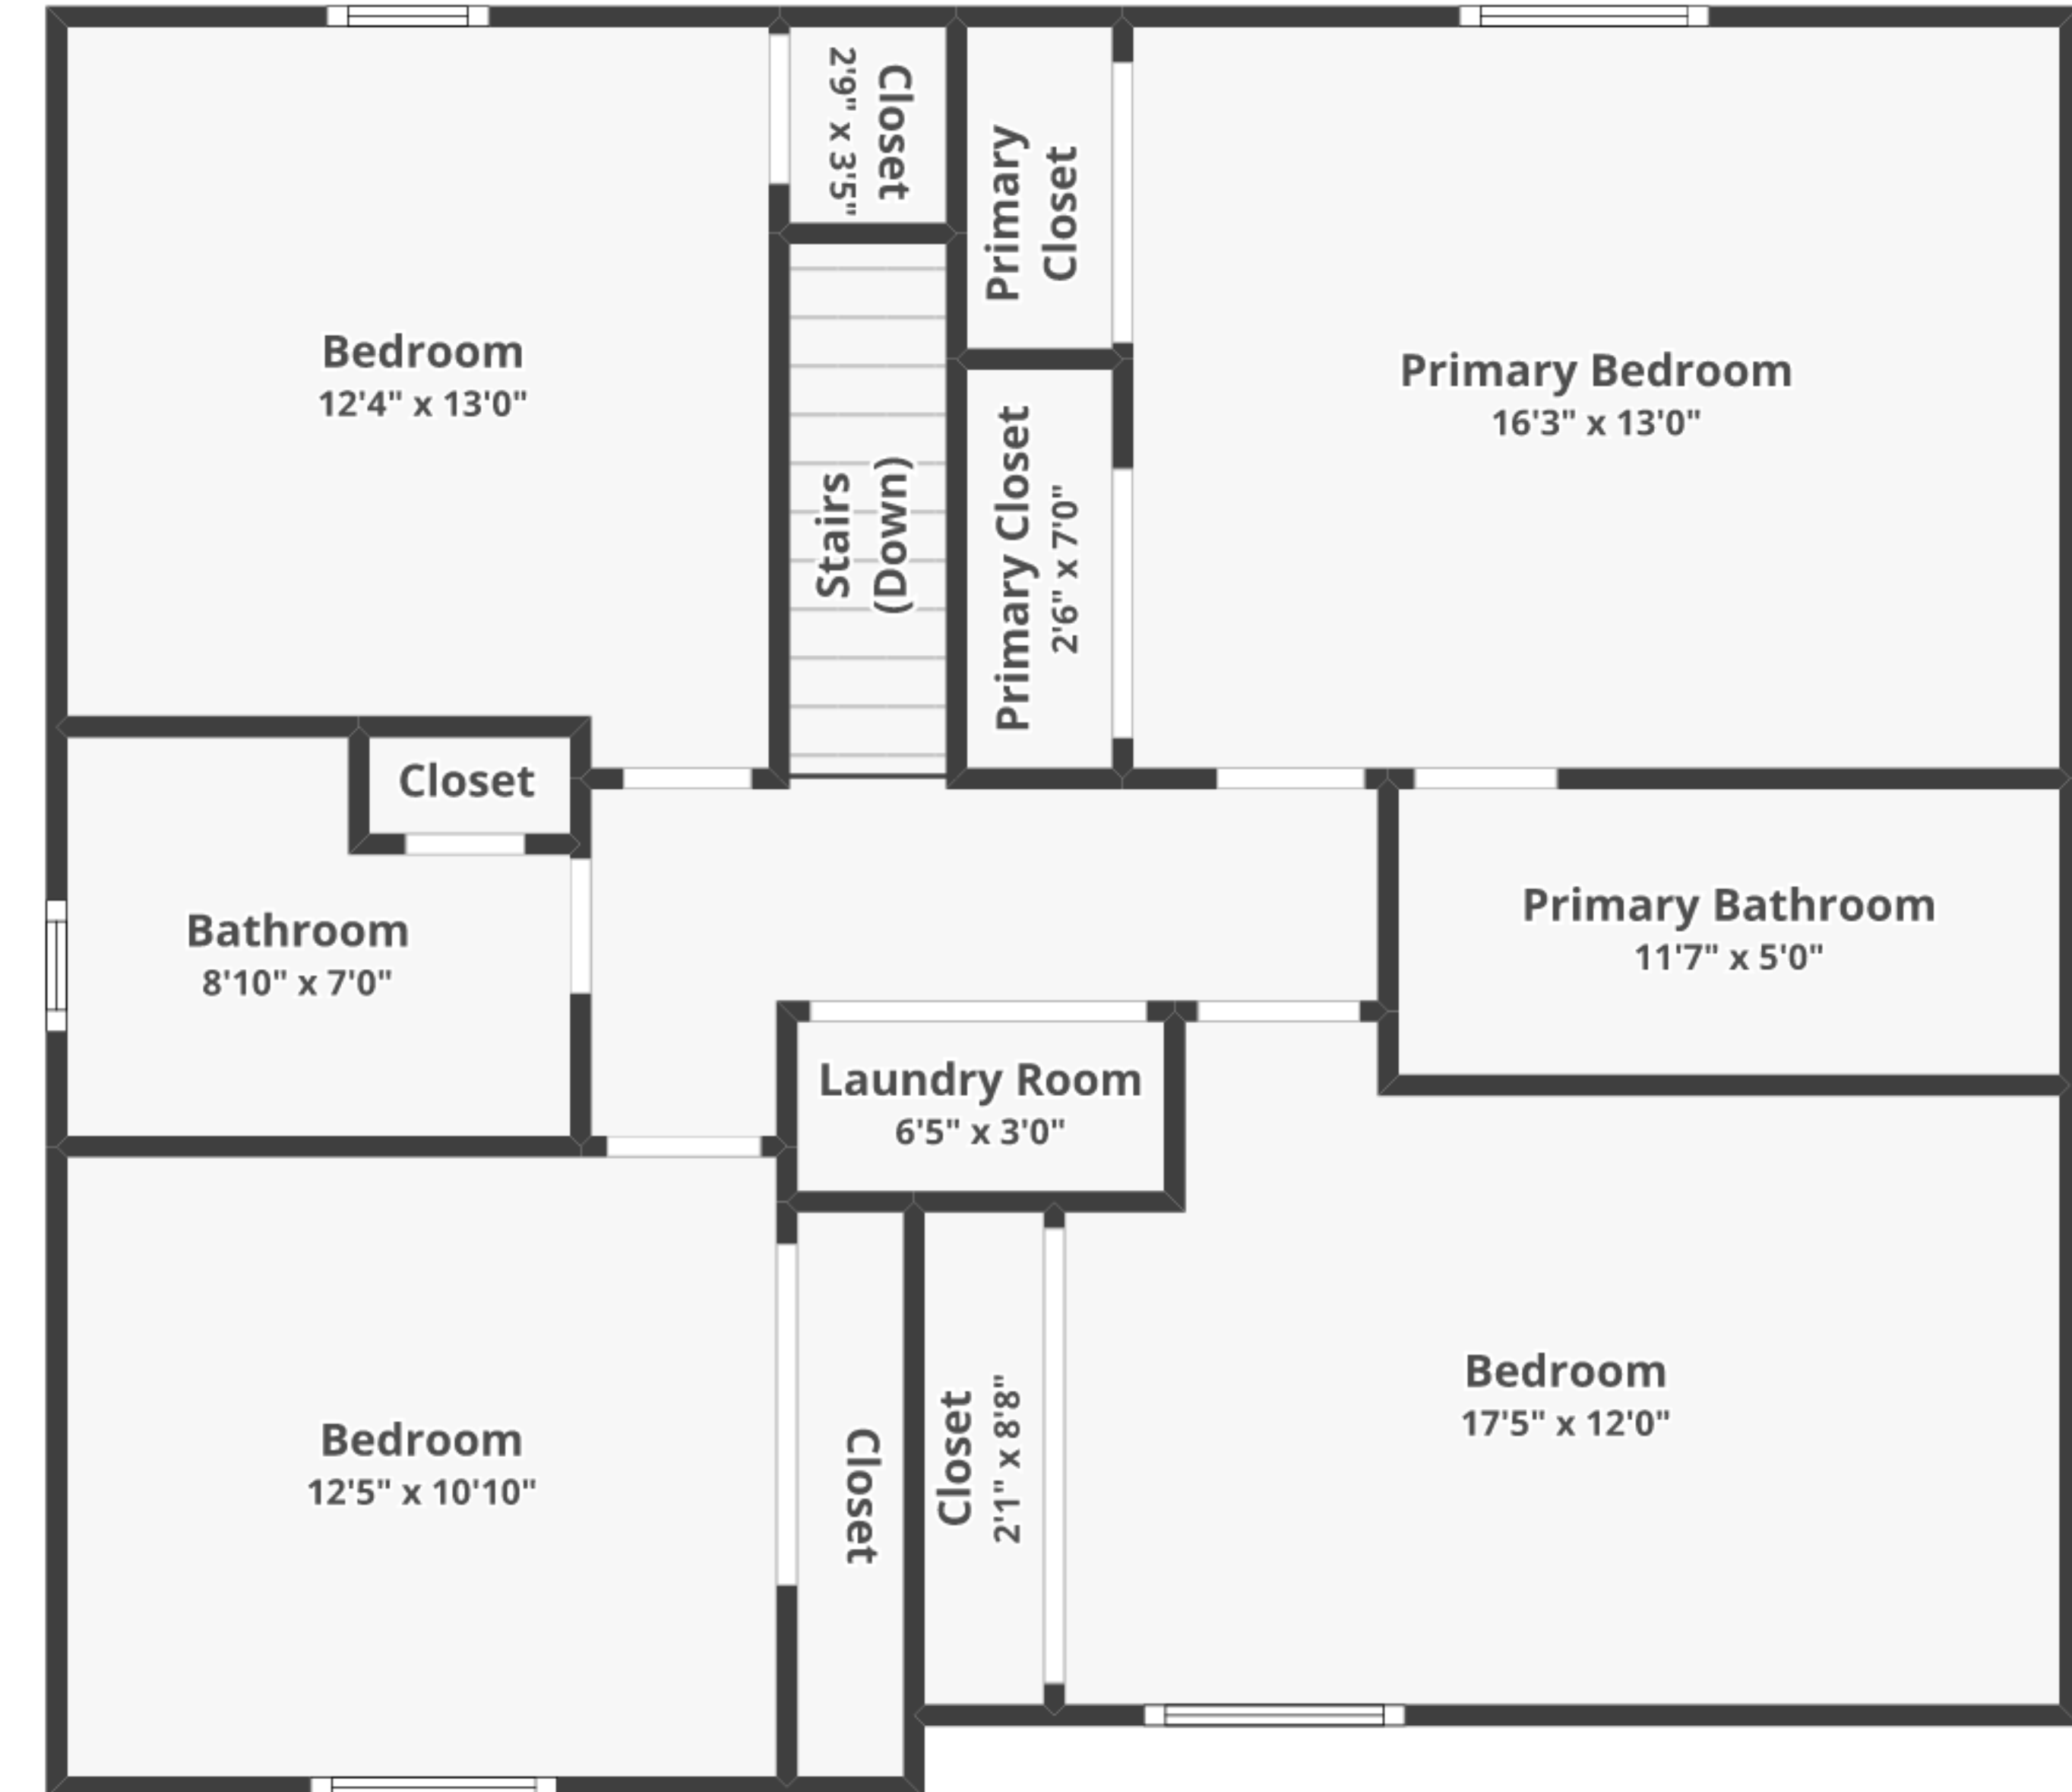

707 Kenneth Dr, Mount Joy, PA 17552

Total finished area: ~1,758.76 sq. ft.

Total unfinished area: ~ 7.18 sq. ft.

FLOOR 1
Finished area: ~776.45 sq. ft.
Unfinished area: ~7.18 sq. ft.

FLOOR 2
Finished area: ~982.31 sq. ft.
Unfinished area: ~0 sq. ft.