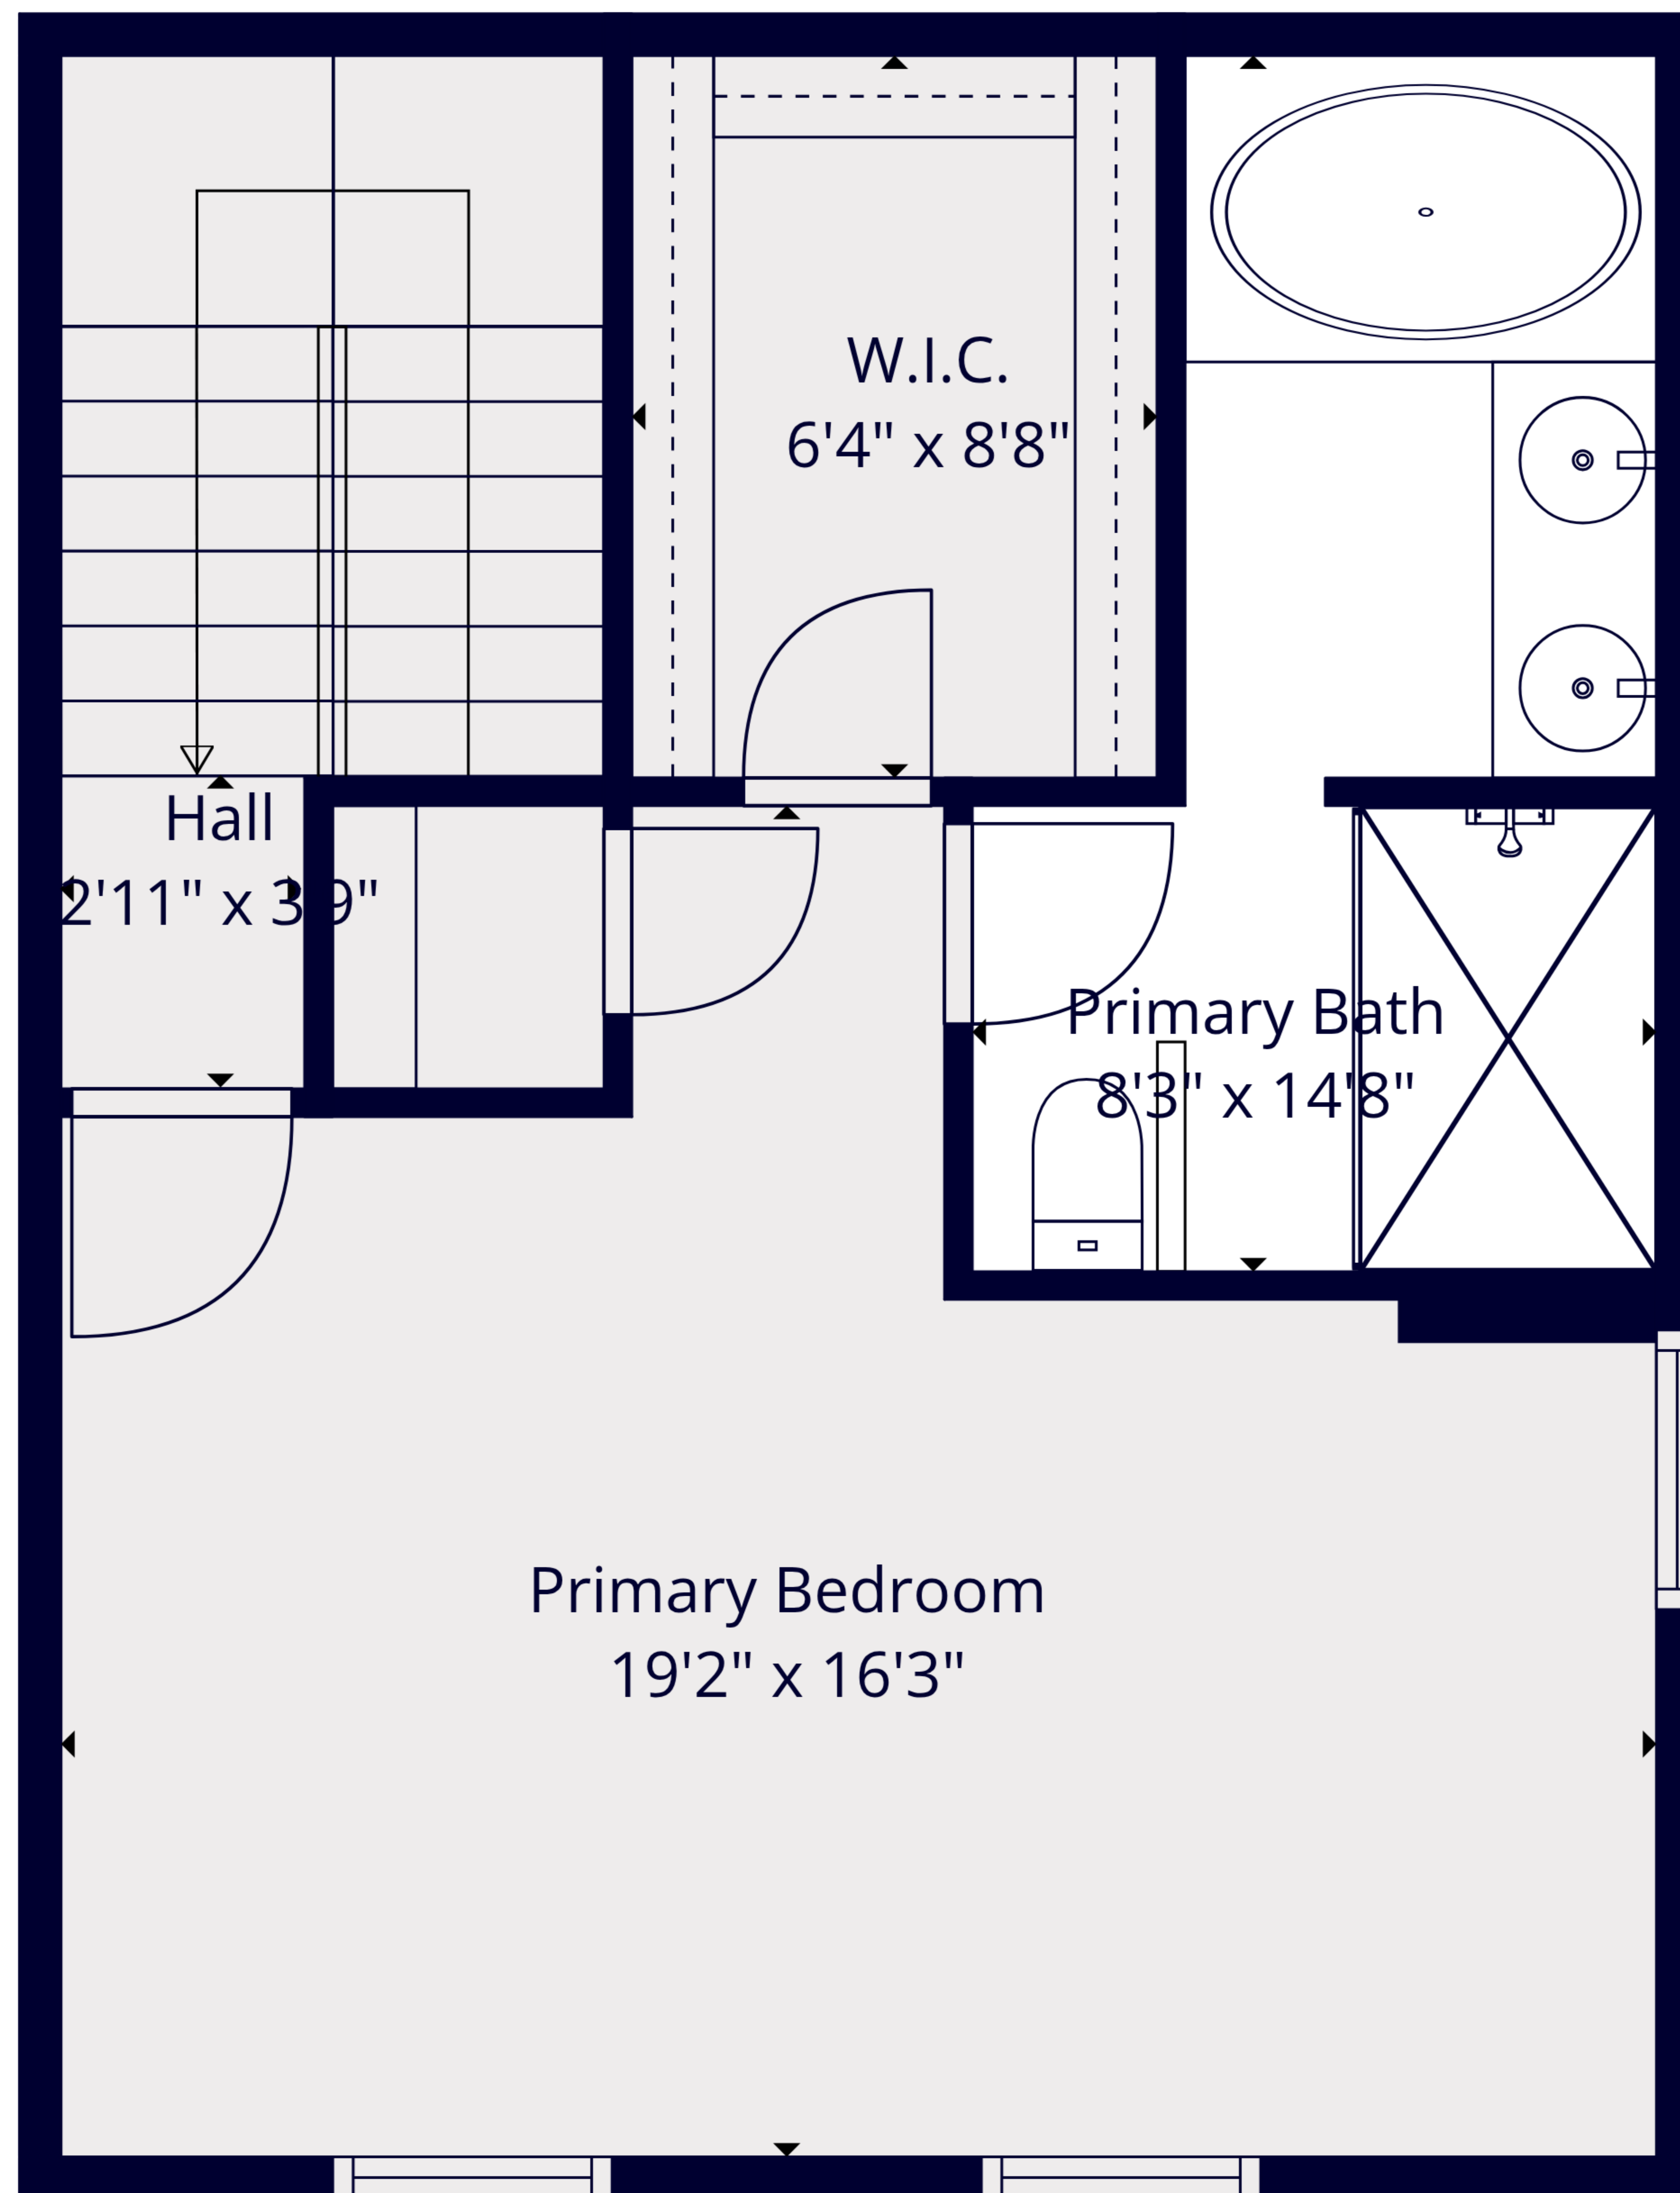

TOTAL: 1430 sq. ft

1st floor: 469 sq. ft, 2nd floor: 476 sq. ft, 3rd floor: 485 sq. ft

EXCLUDED AREAS: BAY WINDOW: 8 sq. ft, UTILITY: 55 sq. ft, WALLS: 138 sq. ft

TOTAL: 1430 sq. ft

1st floor: 469 sq. ft, 2nd floor: 476 sq. ft, 3rd floor: 485 sq. ft

EXCLUDED AREAS: BAY WINDOW: 8 sq. ft, UTILITY: 55 sq. ft, WALLS: 138 sq. ft

TOTAL: 1430 sq. ft

1st floor: 469 sq. ft, 2nd floor: 476 sq. ft, 3rd floor: 485 sq. ft

EXCLUDED AREAS: BAY WINDOW: 8 sq. ft, UTILITY: 55 sq. ft, WALLS: 138 sq. ft

1st Floor

2nd Floor

3rd Floor

TOTAL: 1430 sq. ft
 1st floor: 469 sq. ft, 2nd floor: 476 sq. ft, 3rd floor: 485 sq. ft
 EXCLUDED AREAS: BAY WINDOW: 8 sq. ft, UTILITY: 55 sq. ft, WALLS: 138 sq. ft