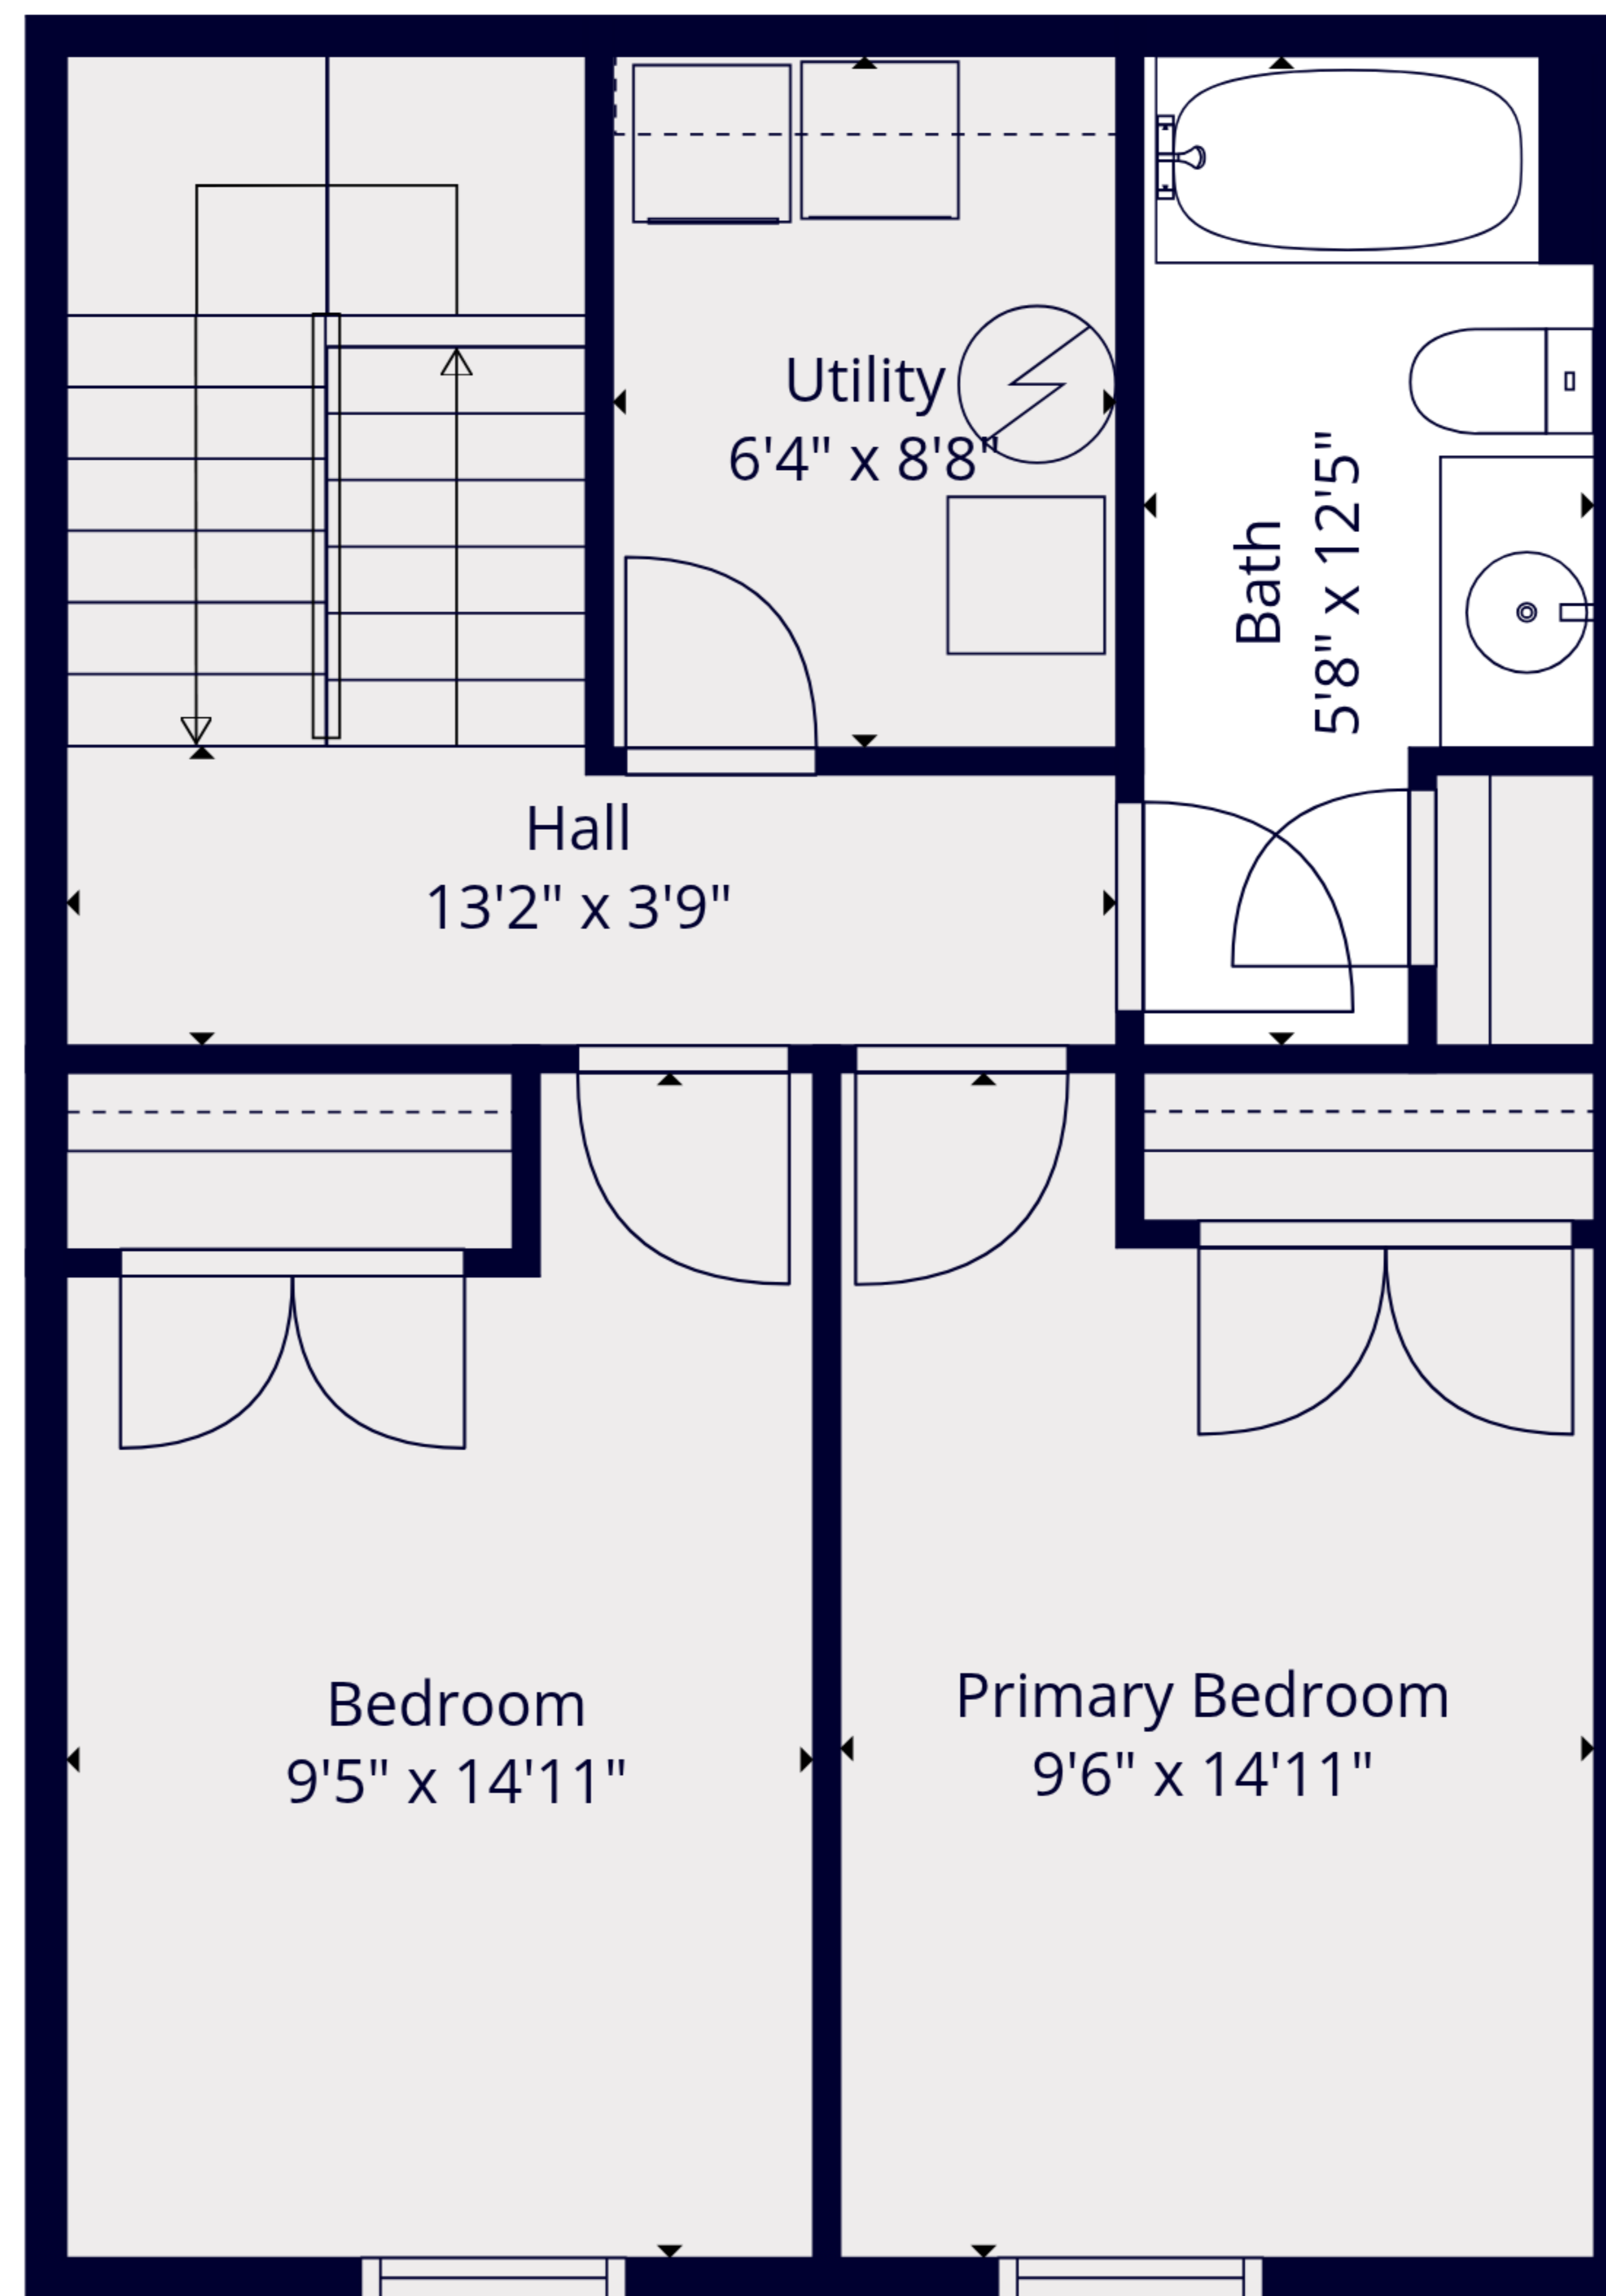

TOTAL: 1430 sq. ft

1st floor: 469 sq. ft, 2nd floor: 476 sq. ft, 3rd floor: 485 sq. ft

EXCLUDED AREAS: BAY WINDOW: 8 sq. ft, UTILITY: 55 sq. ft, WALLS: 138 sq. ft

TOTAL: 1430 sq. ft

1st floor: 469 sq. ft, 2nd floor: 476 sq. ft, 3rd floor: 485 sq. ft

EXCLUDED AREAS: BAY WINDOW: 8 sq. ft, UTILITY: 55 sq. ft, WALLS: 138 sq. ft

TOTAL: 1430 sq. ft

1st floor: 469 sq. ft, 2nd floor: 476 sq. ft, 3rd floor: 485 sq. ft

EXCLUDED AREAS: BAY WINDOW: 8 sq. ft, UTILITY: 55 sq. ft, WALLS: 138 sq. ft

1st Floor

2nd Floor

3rd Floor

TOTAL: 1430 sq. ft
 1st floor: 469 sq. ft, 2nd floor: 476 sq. ft, 3rd floor: 485 sq. ft
 EXCLUDED AREAS: BAY WINDOW: 8 sq. ft, UTILITY: 55 sq. ft, WALLS: 138 sq. ft