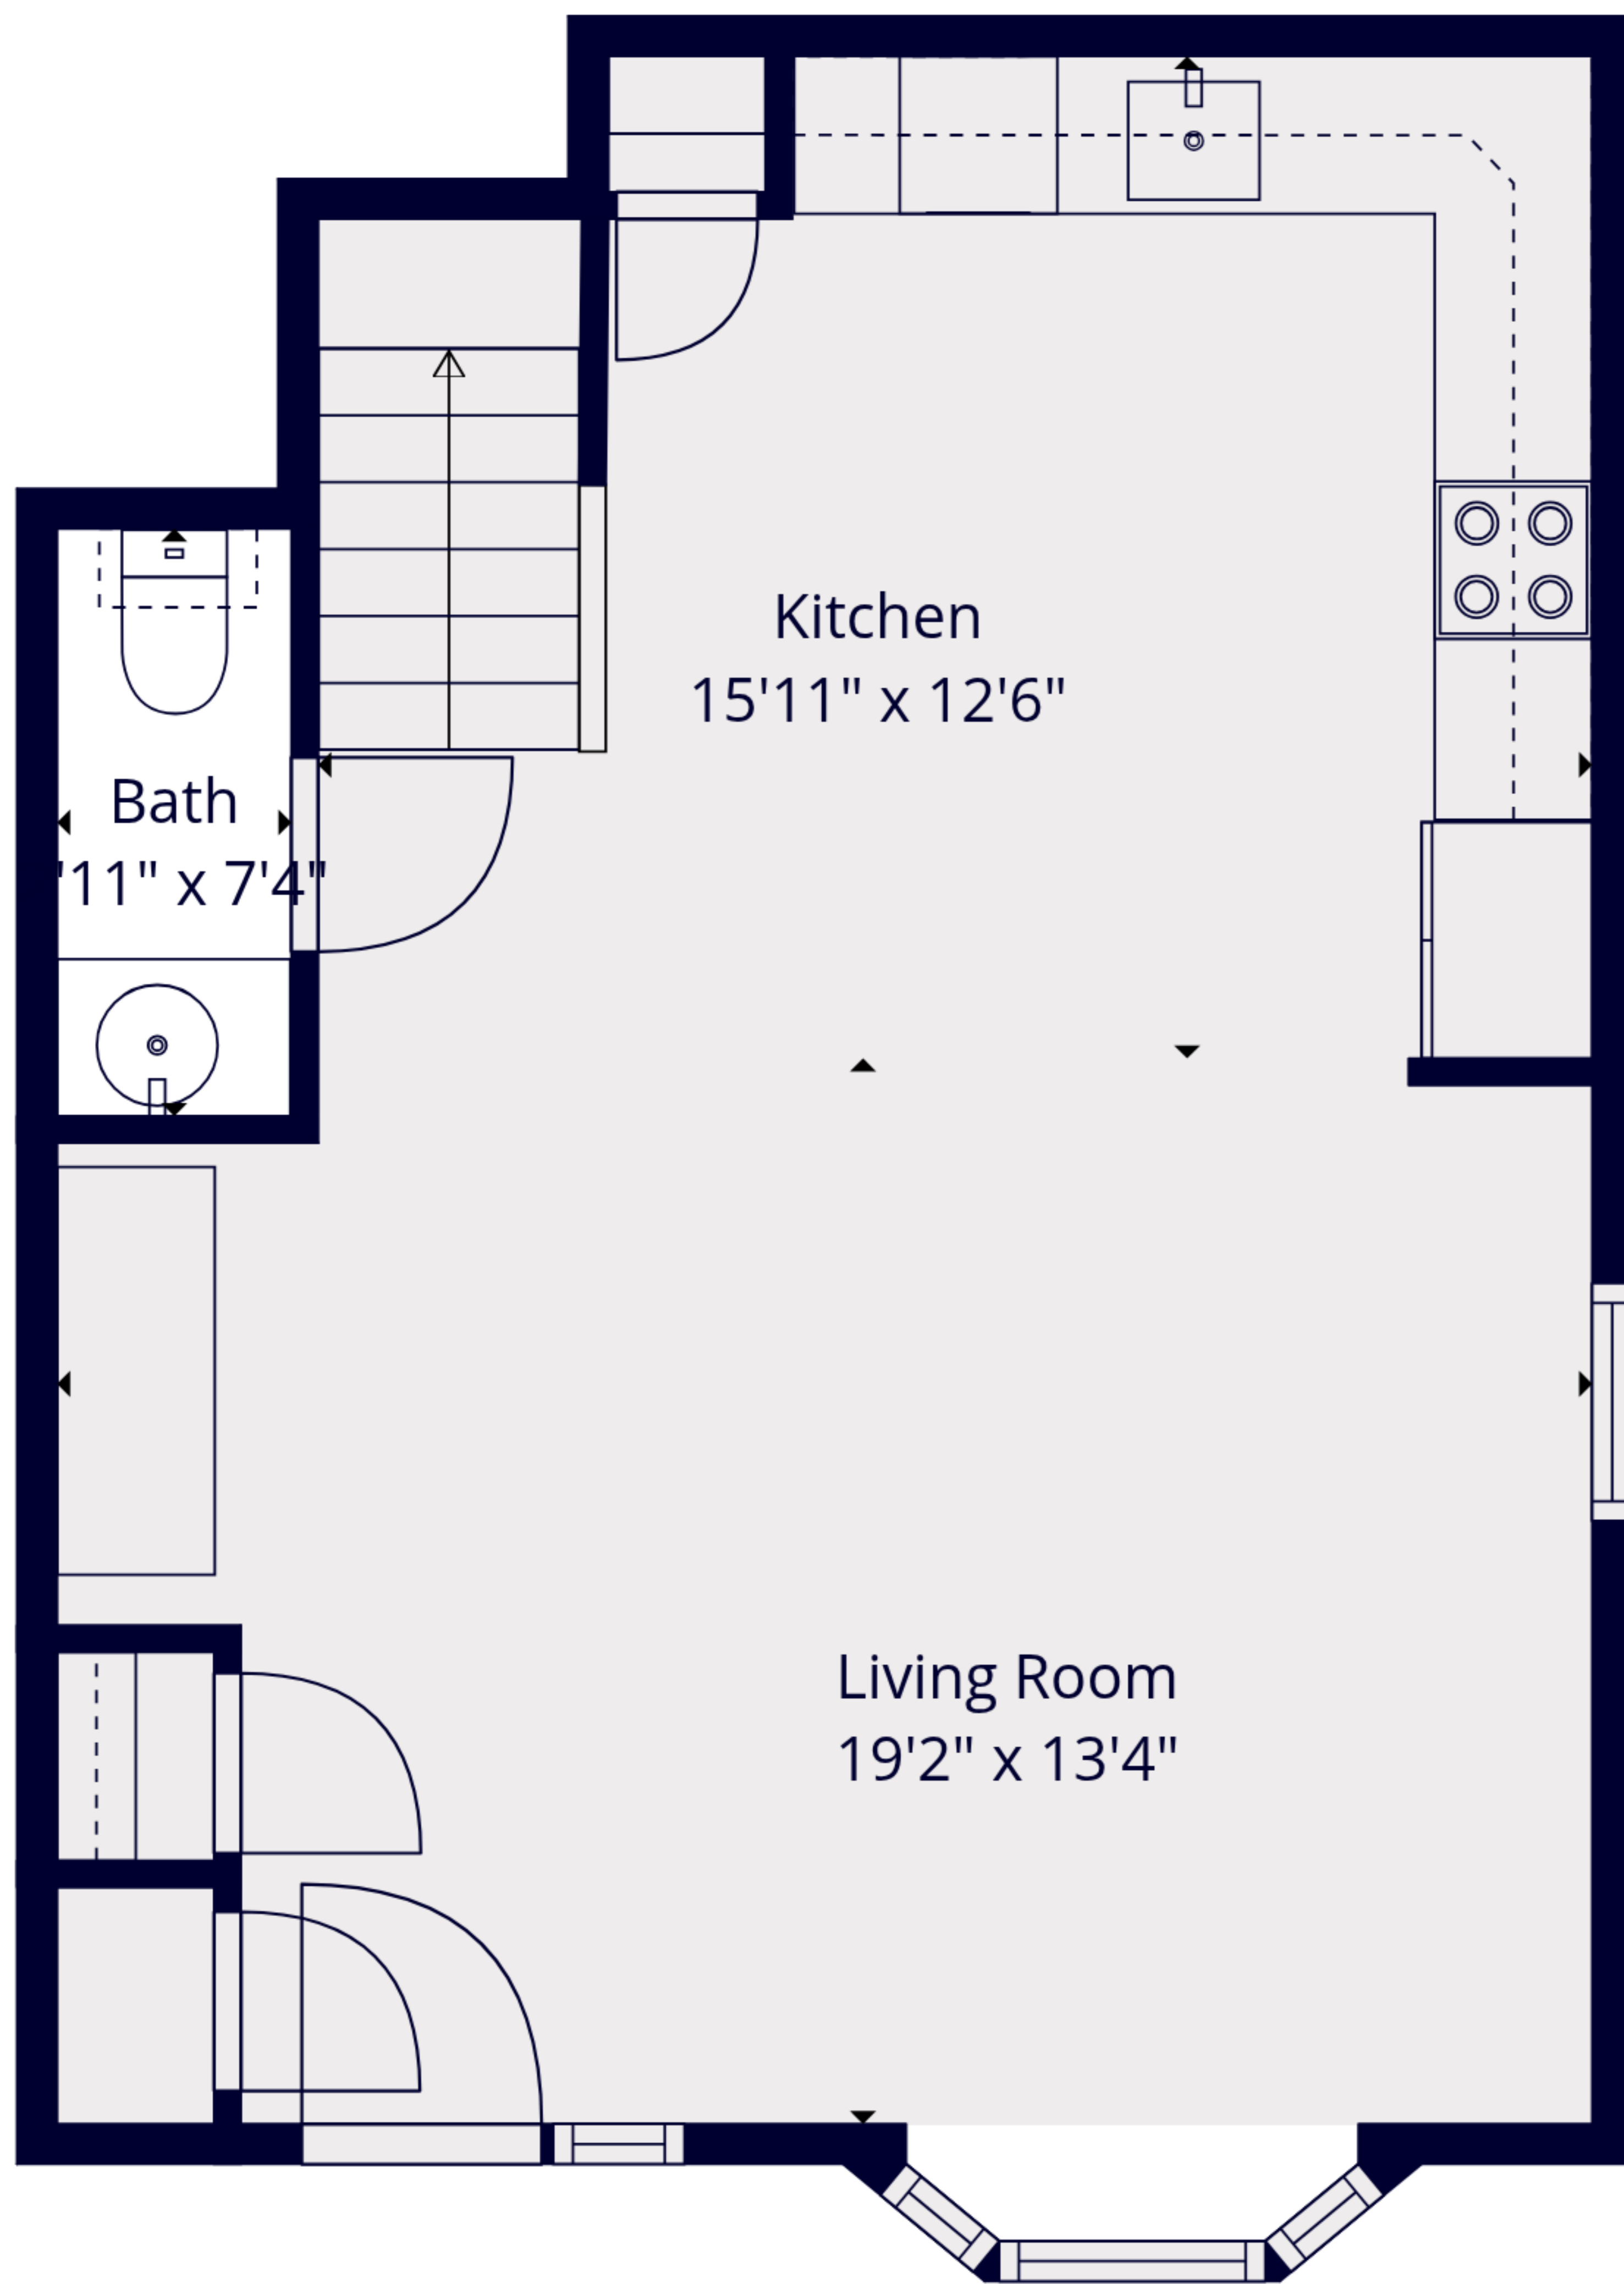

TOTAL: 1430 sq. ft

1st floor: 469 sq. ft, 2nd floor: 476 sq. ft, 3rd floor: 485 sq. ft

EXCLUDED AREAS: BAY WINDOW: 8 sq. ft, UTILITY: 55 sq. ft, WALLS: 138 sq. ft

TOTAL: 1430 sq. ft

1st floor: 469 sq. ft, 2nd floor: 476 sq. ft, 3rd floor: 485 sq. ft

EXCLUDED AREAS: BAY WINDOW: 8 sq. ft, UTILITY: 55 sq. ft, WALLS: 138 sq. ft

TOTAL: 1430 sq. ft

1st floor: 469 sq. ft, 2nd floor: 476 sq. ft, 3rd floor: 485 sq. ft

EXCLUDED AREAS: BAY WINDOW: 8 sq. ft, UTILITY: 55 sq. ft, WALLS: 138 sq. ft

1st Floor

2nd Floor

3rd Floor

TOTAL: 1430 sq. ft
 1st floor: 469 sq. ft, 2nd floor: 476 sq. ft, 3rd floor: 485 sq. ft
 EXCLUDED AREAS: BAY WINDOW: 8 sq. ft, UTILITY: 55 sq. ft, WALLS: 138 sq. ft