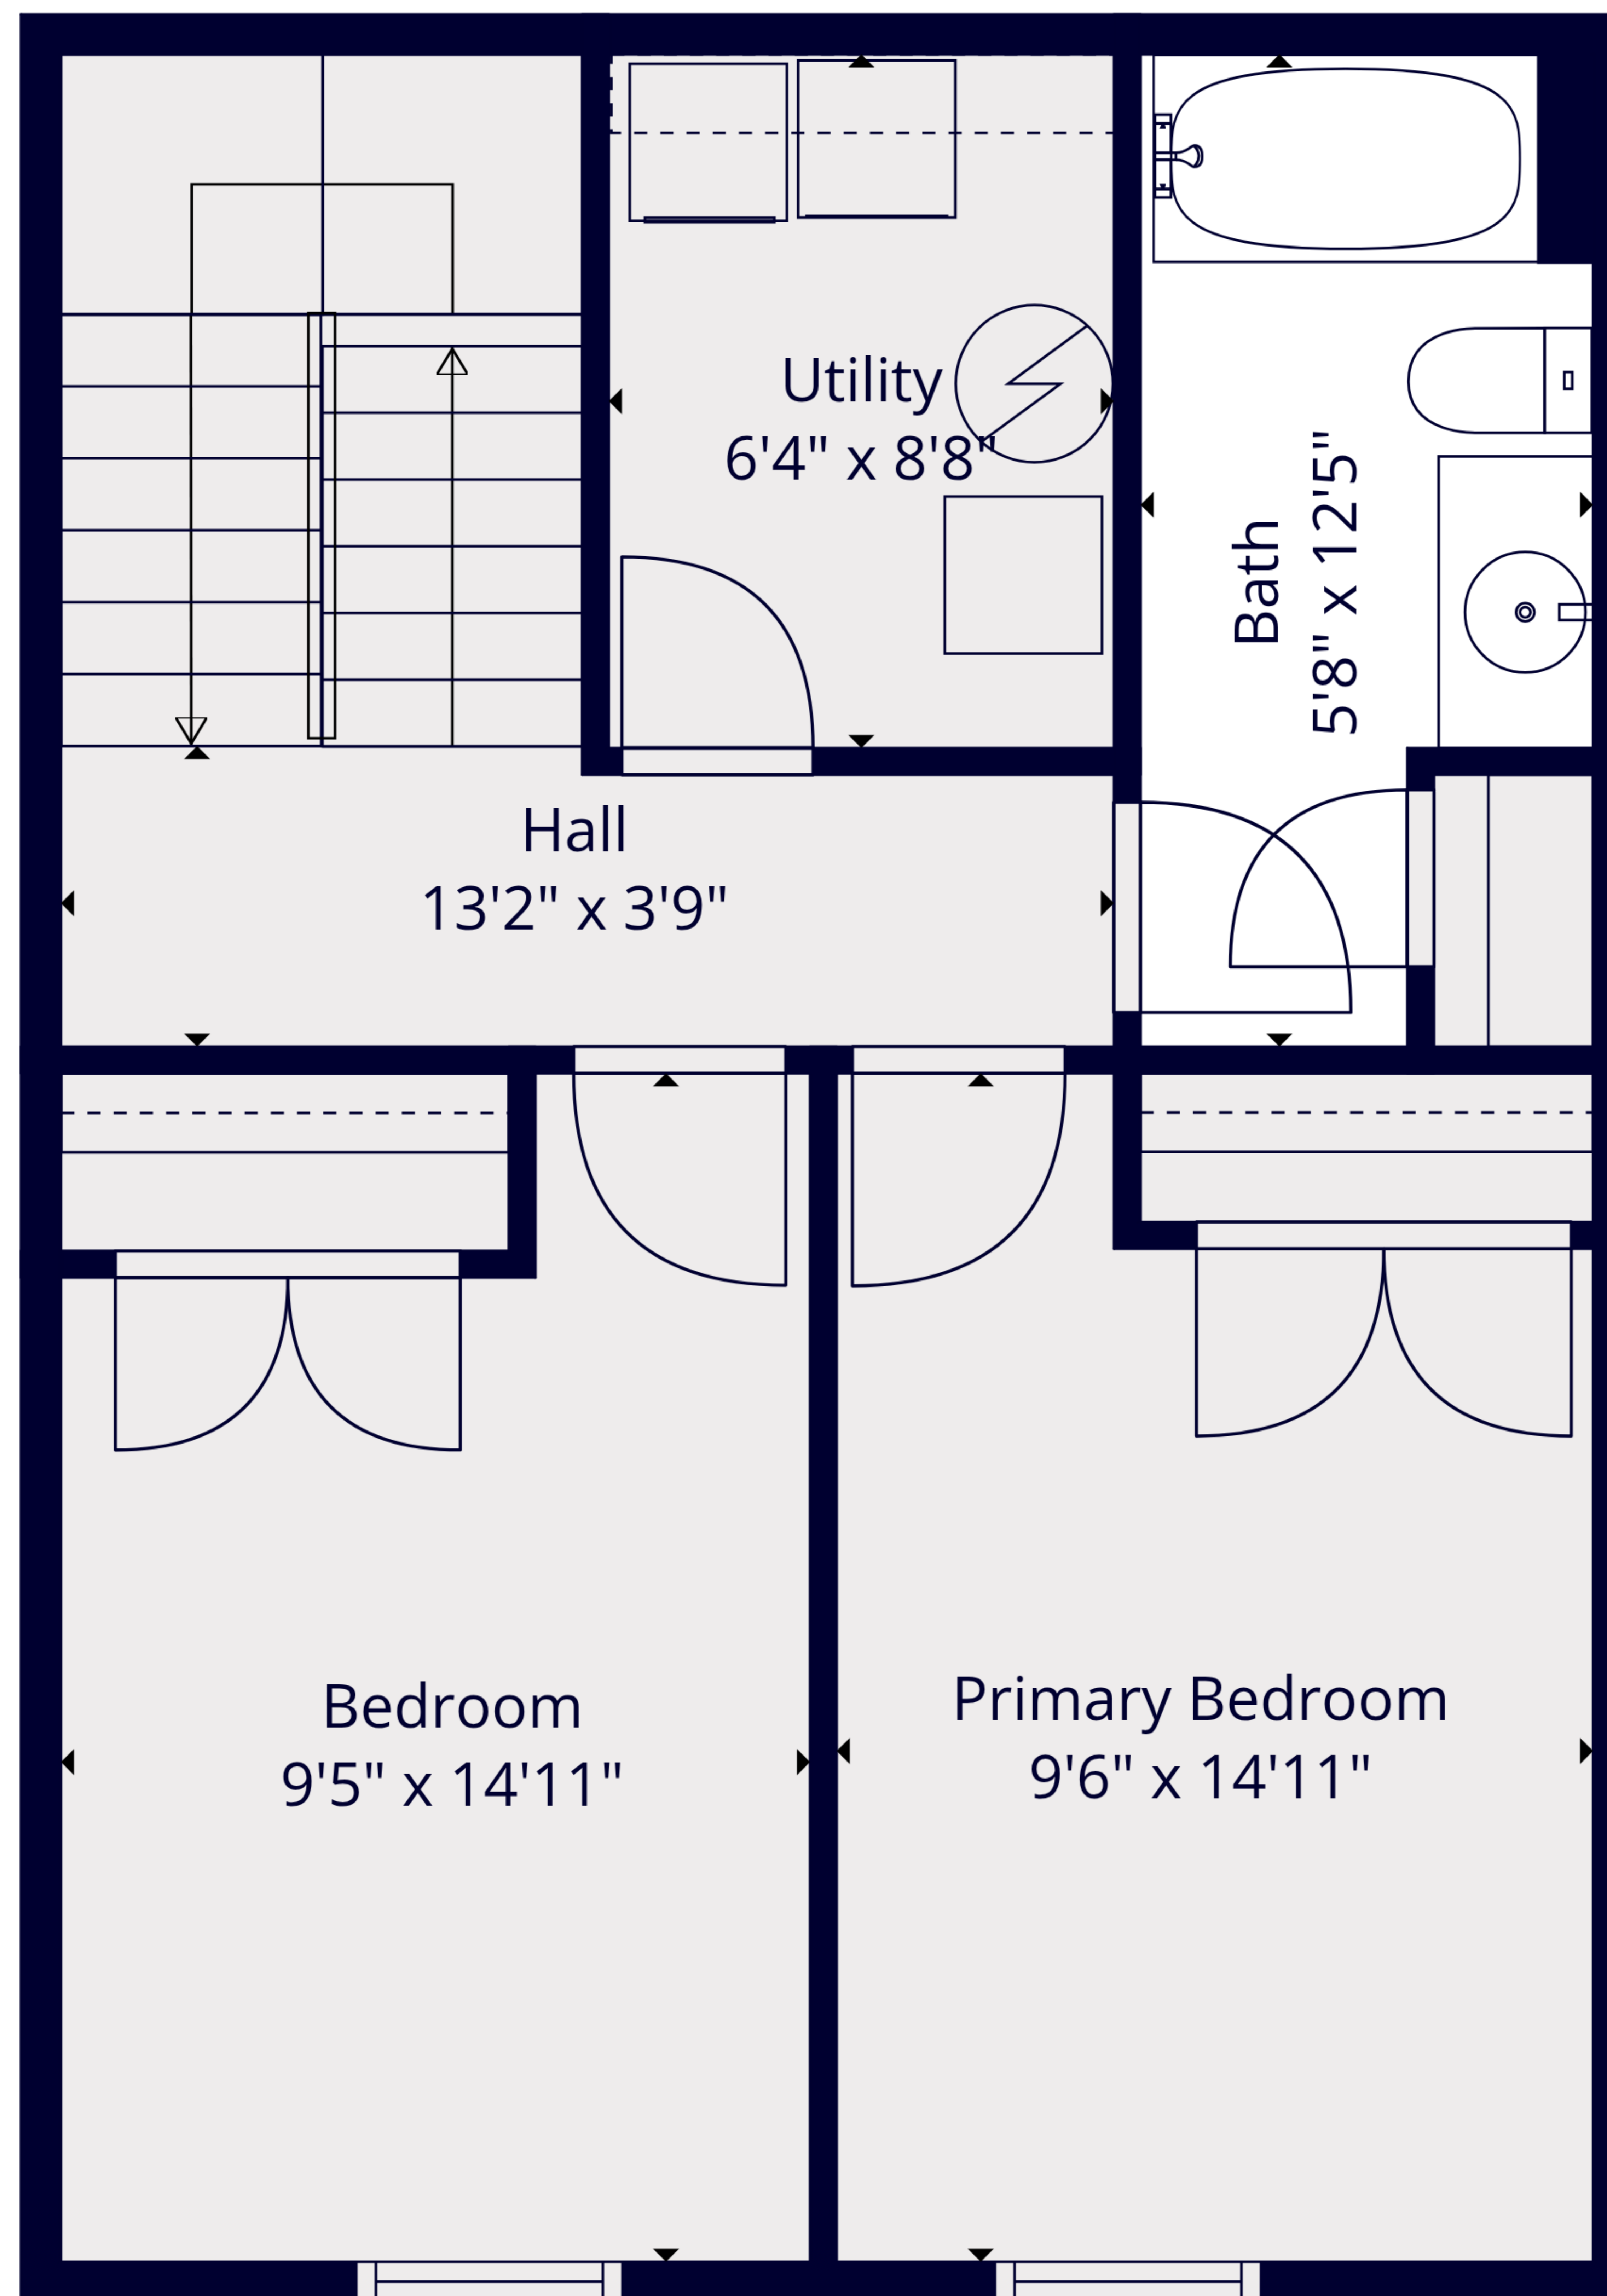

TOTAL: 1430 sq. ft

1st floor: 469 sq. ft, 2nd floor: 476 sq. ft, 3rd floor: 485 sq. ft

EXCLUDED AREAS: BAY WINDOW: 8 sq. ft, UTILITY: 55 sq. ft, WALLS: 138 sq. ft

TOTAL: 1430 sq. ft

1st floor: 469 sq. ft, 2nd floor: 476 sq. ft, 3rd floor: 485 sq. ft

EXCLUDED AREAS: BAY WINDOW: 8 sq. ft, UTILITY: 55 sq. ft, WALLS: 138 sq. ft

TOTAL: 1430 sq. ft

1st floor: 469 sq. ft, 2nd floor: 476 sq. ft, 3rd floor: 485 sq. ft

EXCLUDED AREAS: BAY WINDOW: 8 sq. ft, UTILITY: 55 sq. ft, WALLS: 138 sq. ft

1st Floor

2nd Floor

3rd Floor

TOTAL: 1430 sq. ft
 1st floor: 469 sq. ft, 2nd floor: 476 sq. ft, 3rd floor: 485 sq. ft
 EXCLUDED AREAS: BAY WINDOW: 8 sq. ft, UTILITY: 55 sq. ft, WALLS: 138 sq. ft