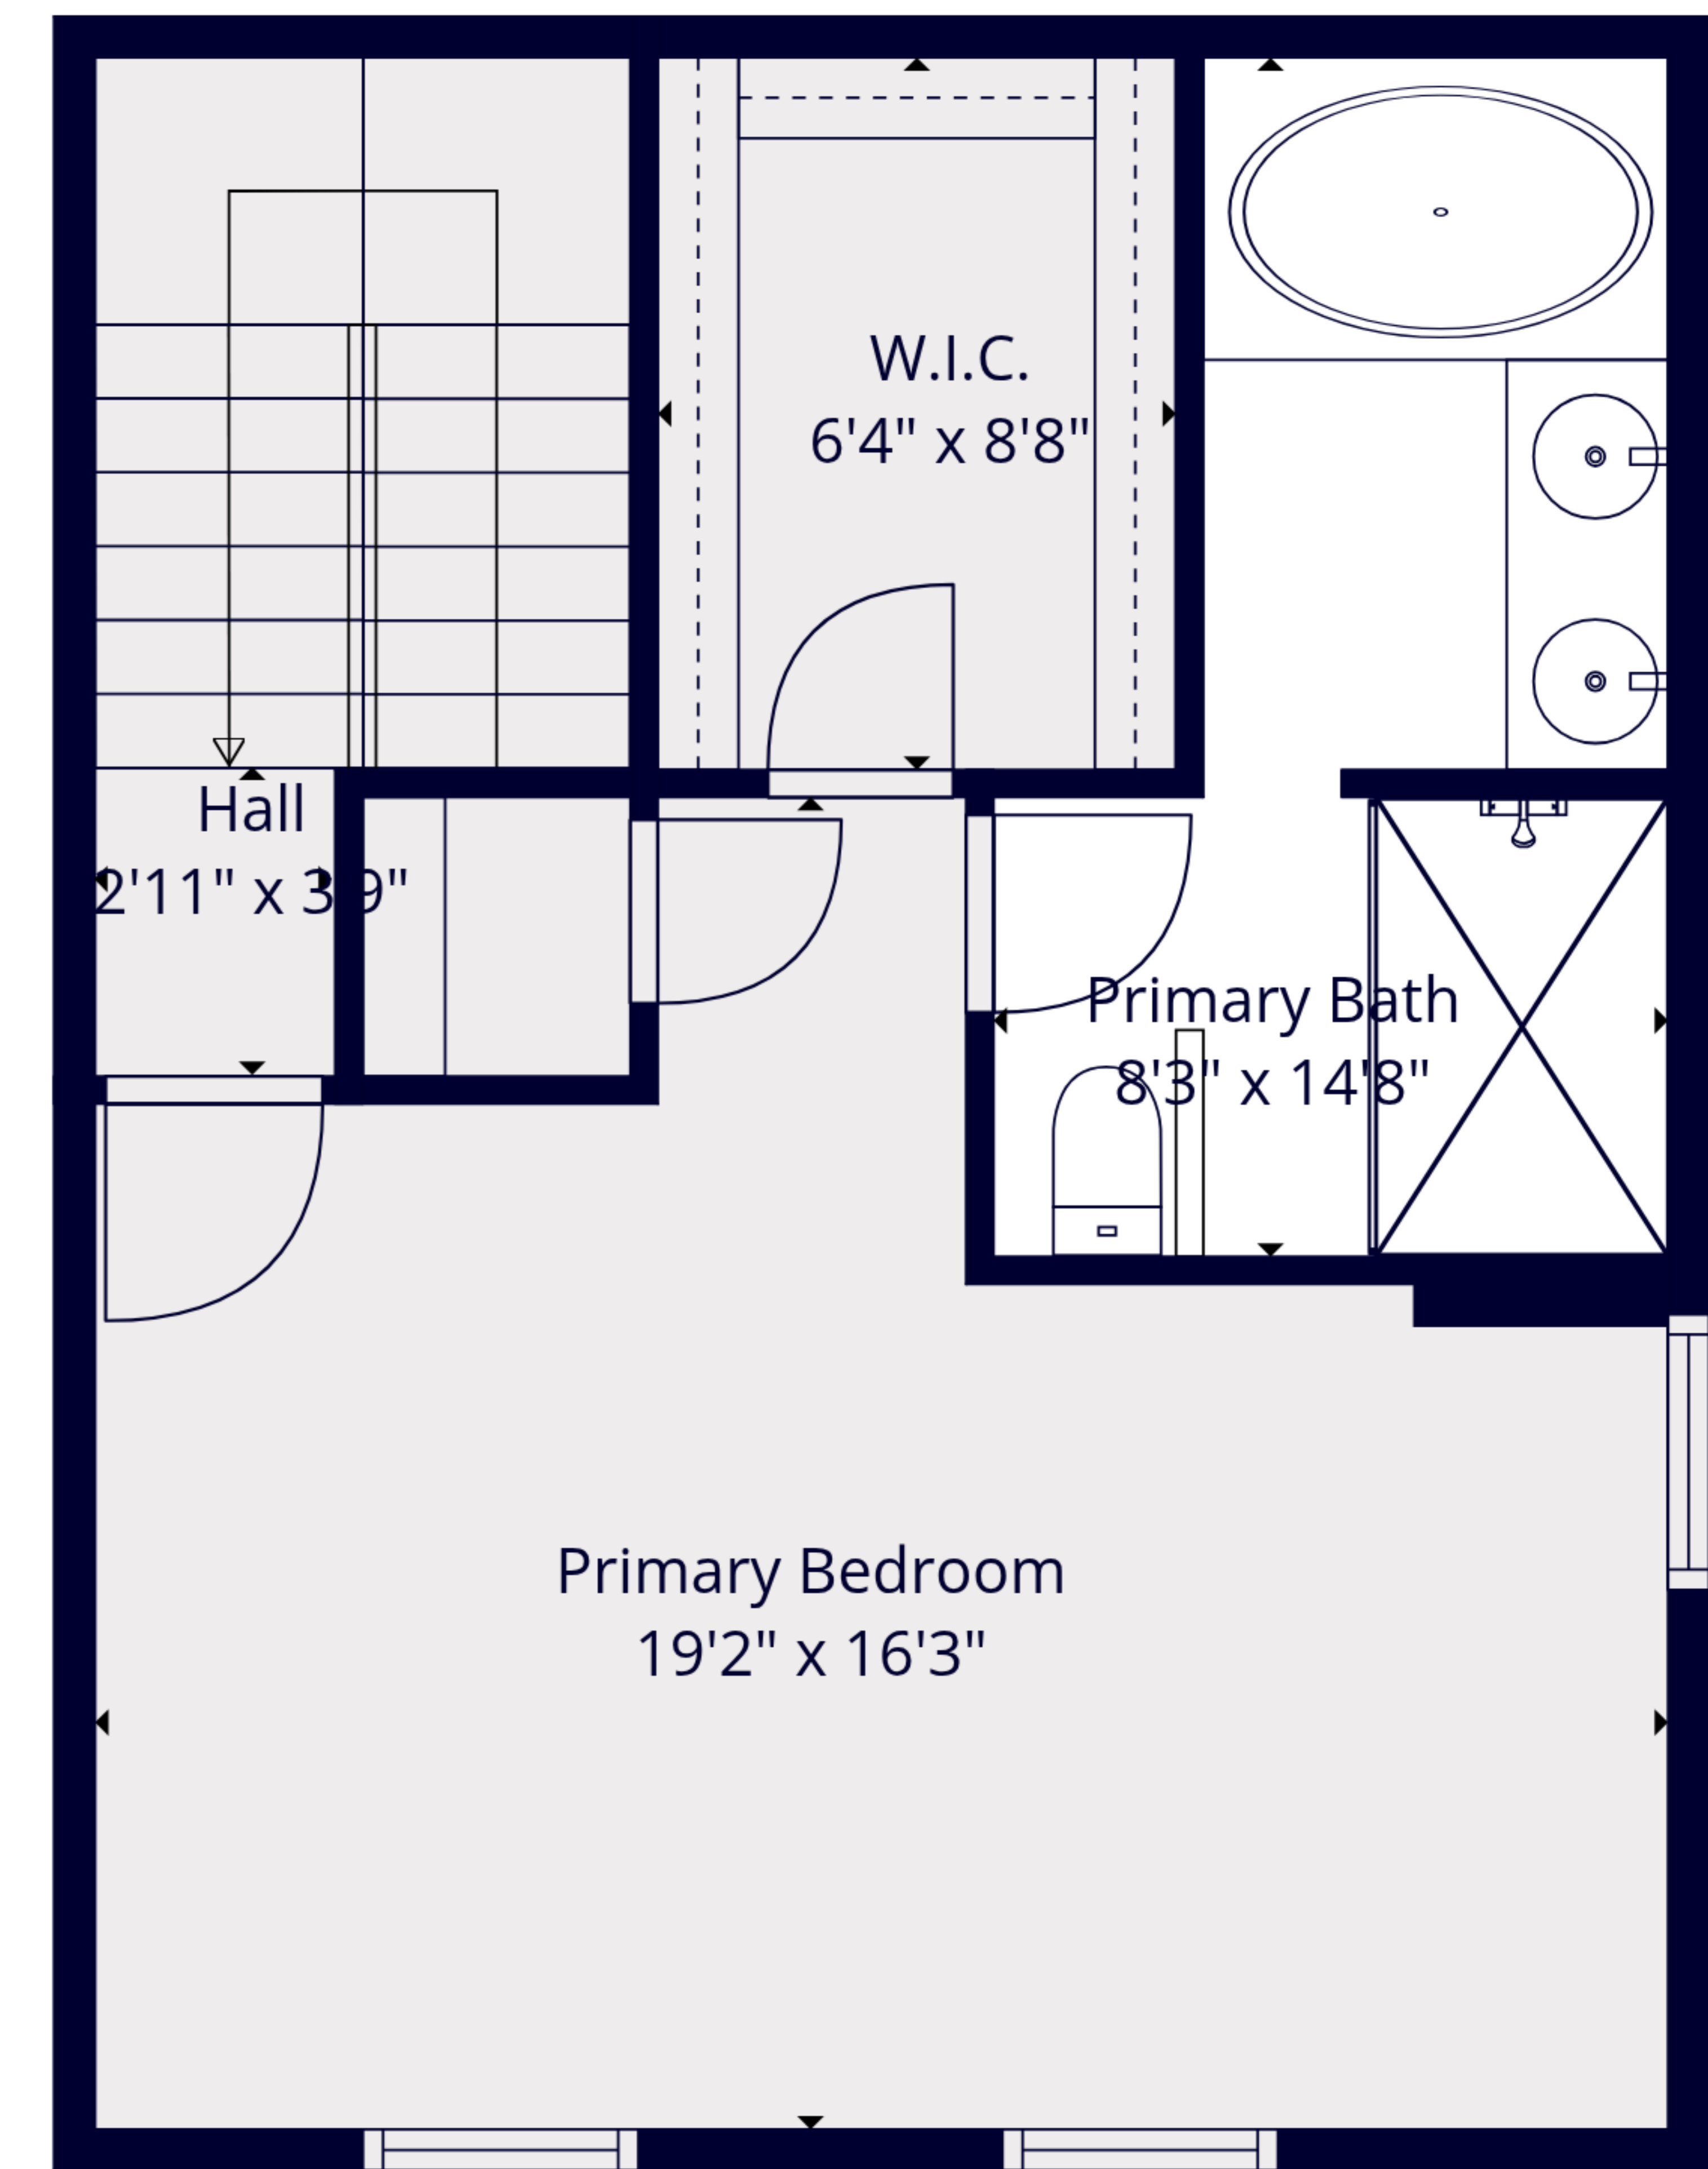

TOTAL: 1430 sq. ft

1st floor: 469 sq. ft, 2nd floor: 476 sq. ft, 3rd floor: 485 sq. ft

EXCLUDED AREAS: BAY WINDOW: 8 sq. ft, UTILITY: 55 sq. ft, WALLS: 138 sq. ft

TOTAL: 1430 sq. ft

1st floor: 469 sq. ft, 2nd floor: 476 sq. ft, 3rd floor: 485 sq. ft

EXCLUDED AREAS: BAY WINDOW: 8 sq. ft, UTILITY: 55 sq. ft, WALLS: 138 sq. ft

TOTAL: 1430 sq. ft

1st floor: 469 sq. ft, 2nd floor: 476 sq. ft, 3rd floor: 485 sq. ft

EXCLUDED AREAS: BAY WINDOW: 8 sq. ft, UTILITY: 55 sq. ft, WALLS: 138 sq. ft

1st Floor

2nd Floor

3rd Floor

TOTAL: 1430 sq. ft
 1st floor: 469 sq. ft, 2nd floor: 476 sq. ft, 3rd floor: 485 sq. ft
 EXCLUDED AREAS: BAY WINDOW: 8 sq. ft, UTILITY: 55 sq. ft, WALLS: 138 sq. ft