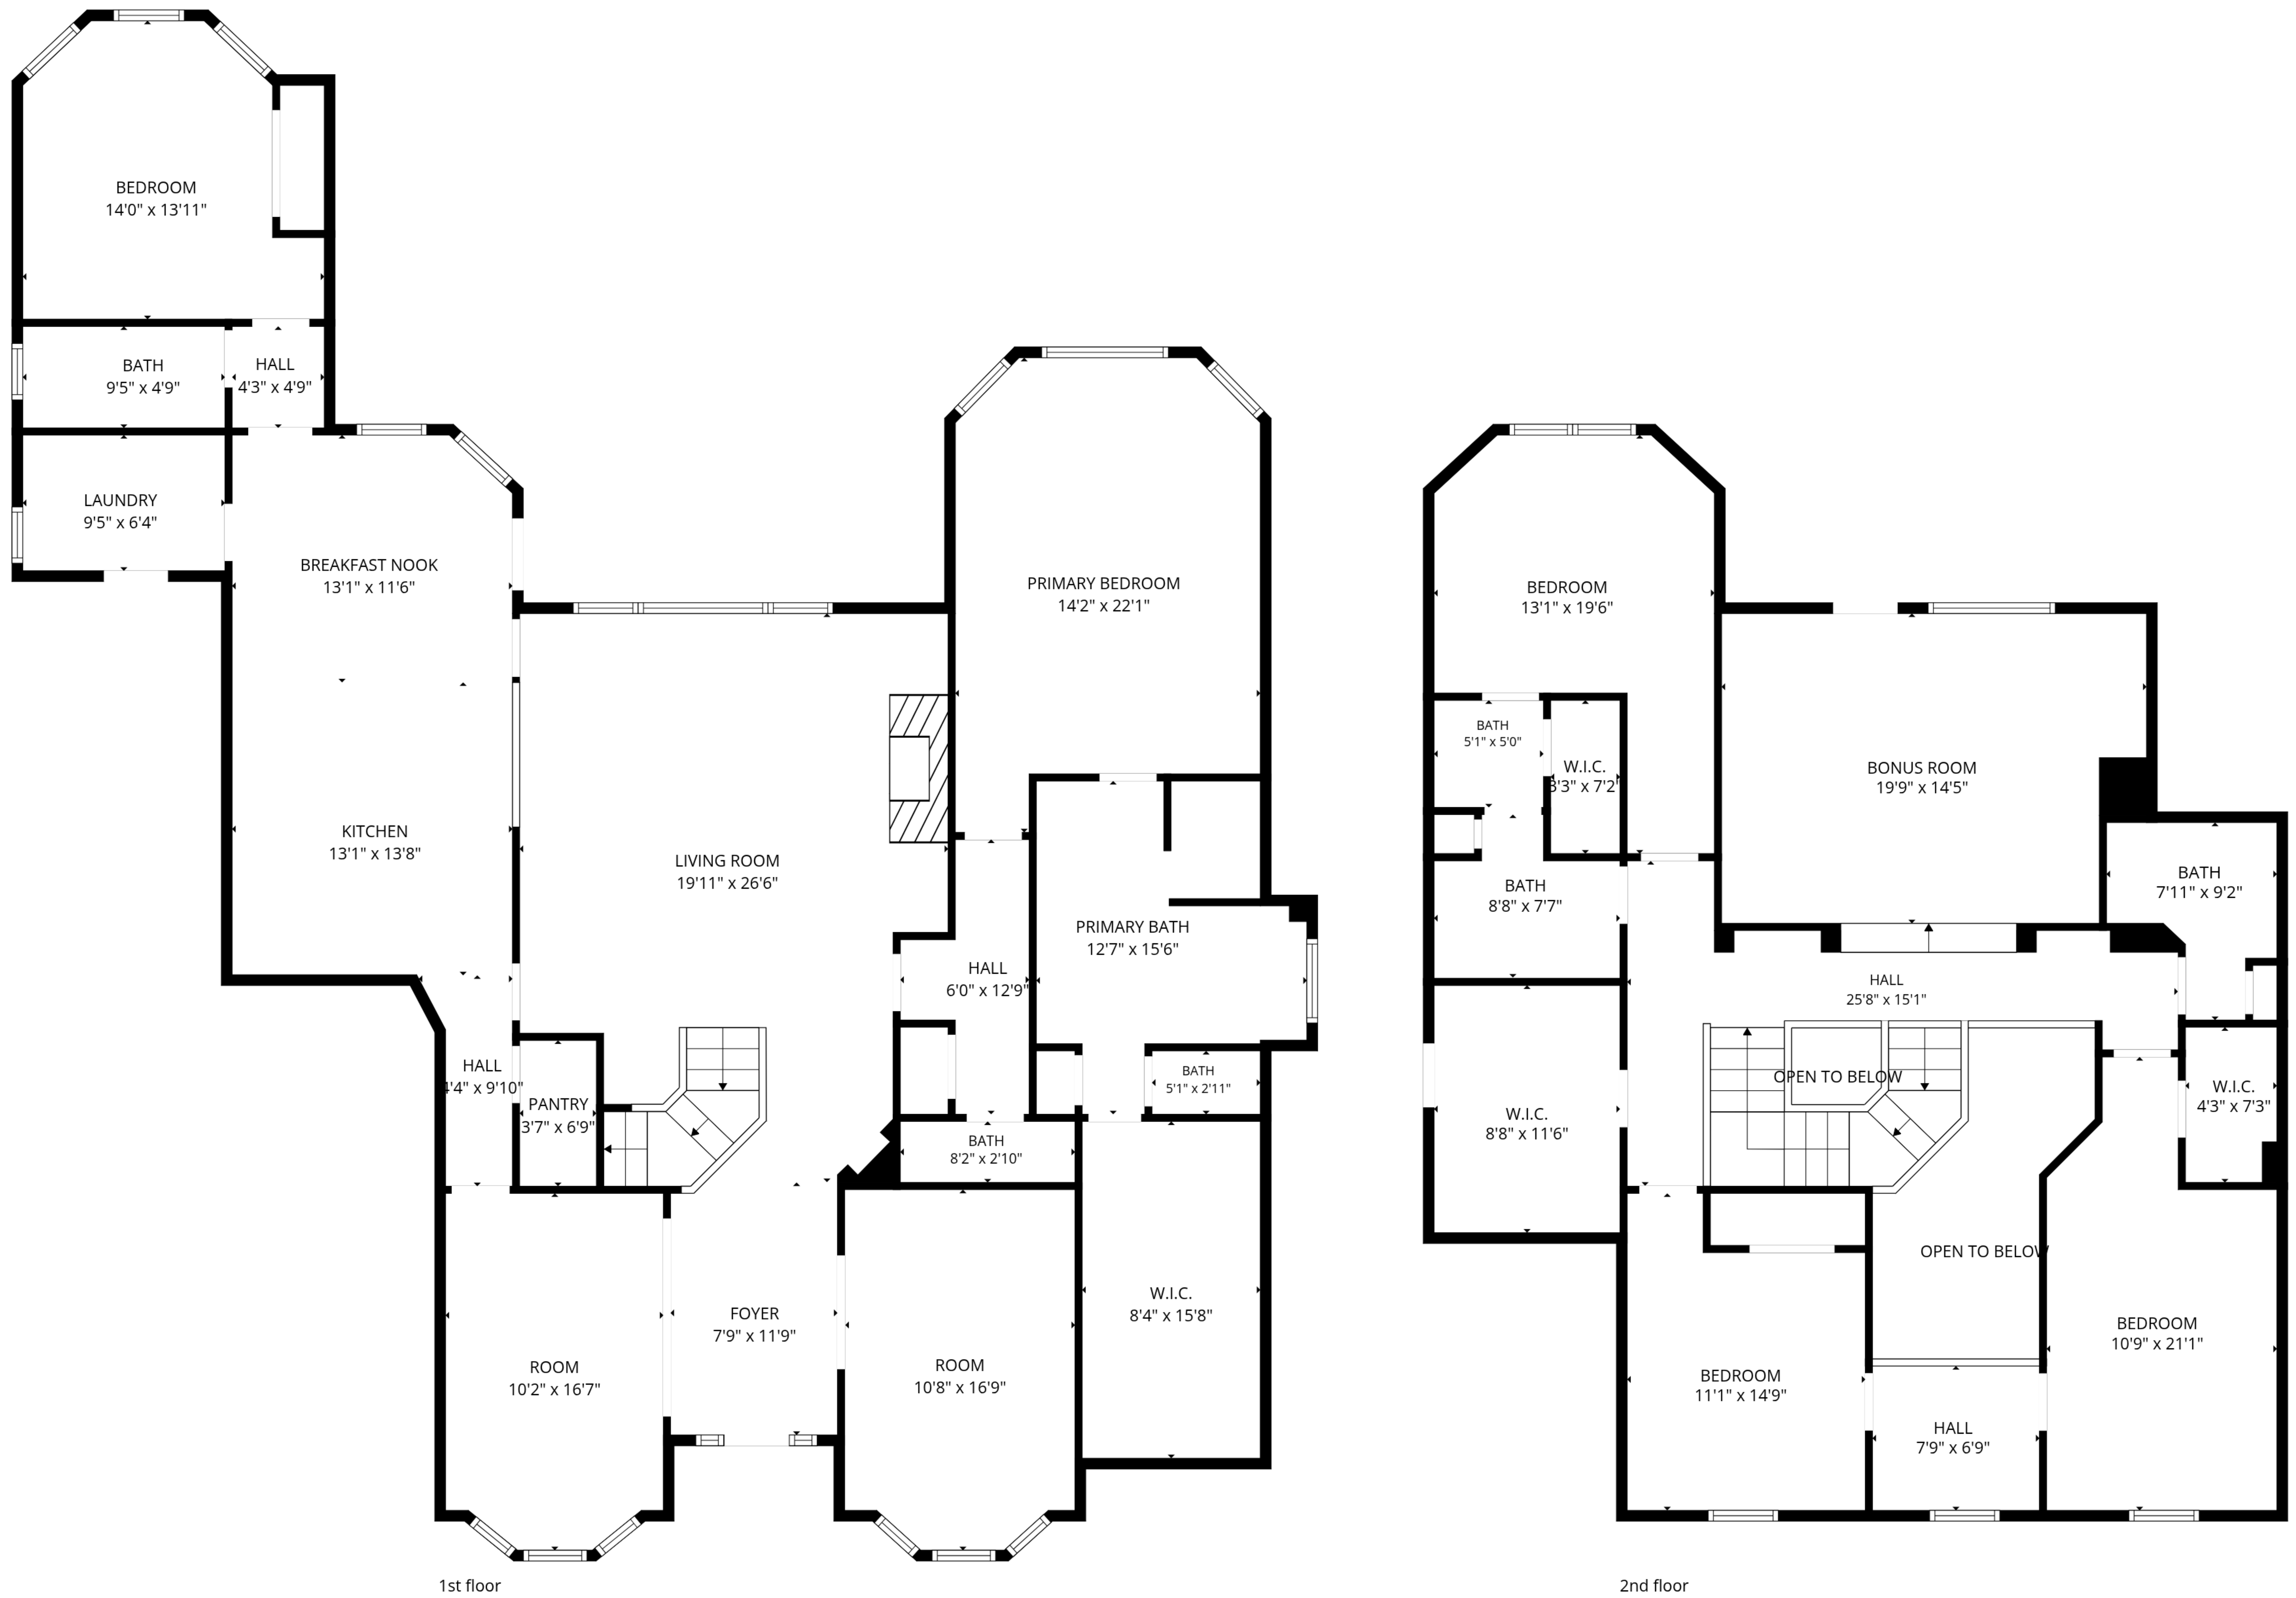

**TOTAL: 3775 sq. ft**

1st floor: 2318 sq. ft, 2nd floor: 1457 sq. ft

EXCLUDED AREAS: OPEN TO BELOW: 106 sq. ft, WALLS: 229 sq. ft

**TOTAL: 3775 sq. ft**  
 1st floor: 2318 sq. ft, 2nd floor: 1457 sq. ft  
 EXCLUDED AREAS: OPEN TO BELOW: 106 sq. ft, WALLS: 229 sq. ft

**TOTAL: 3775 sq. ft**  
 1st floor: 2318 sq. ft, 2nd floor: 1457 sq. ft  
 EXCLUDED AREAS: OPEN TO BELOW: 106 sq. ft, WALLS: 229 sq. ft