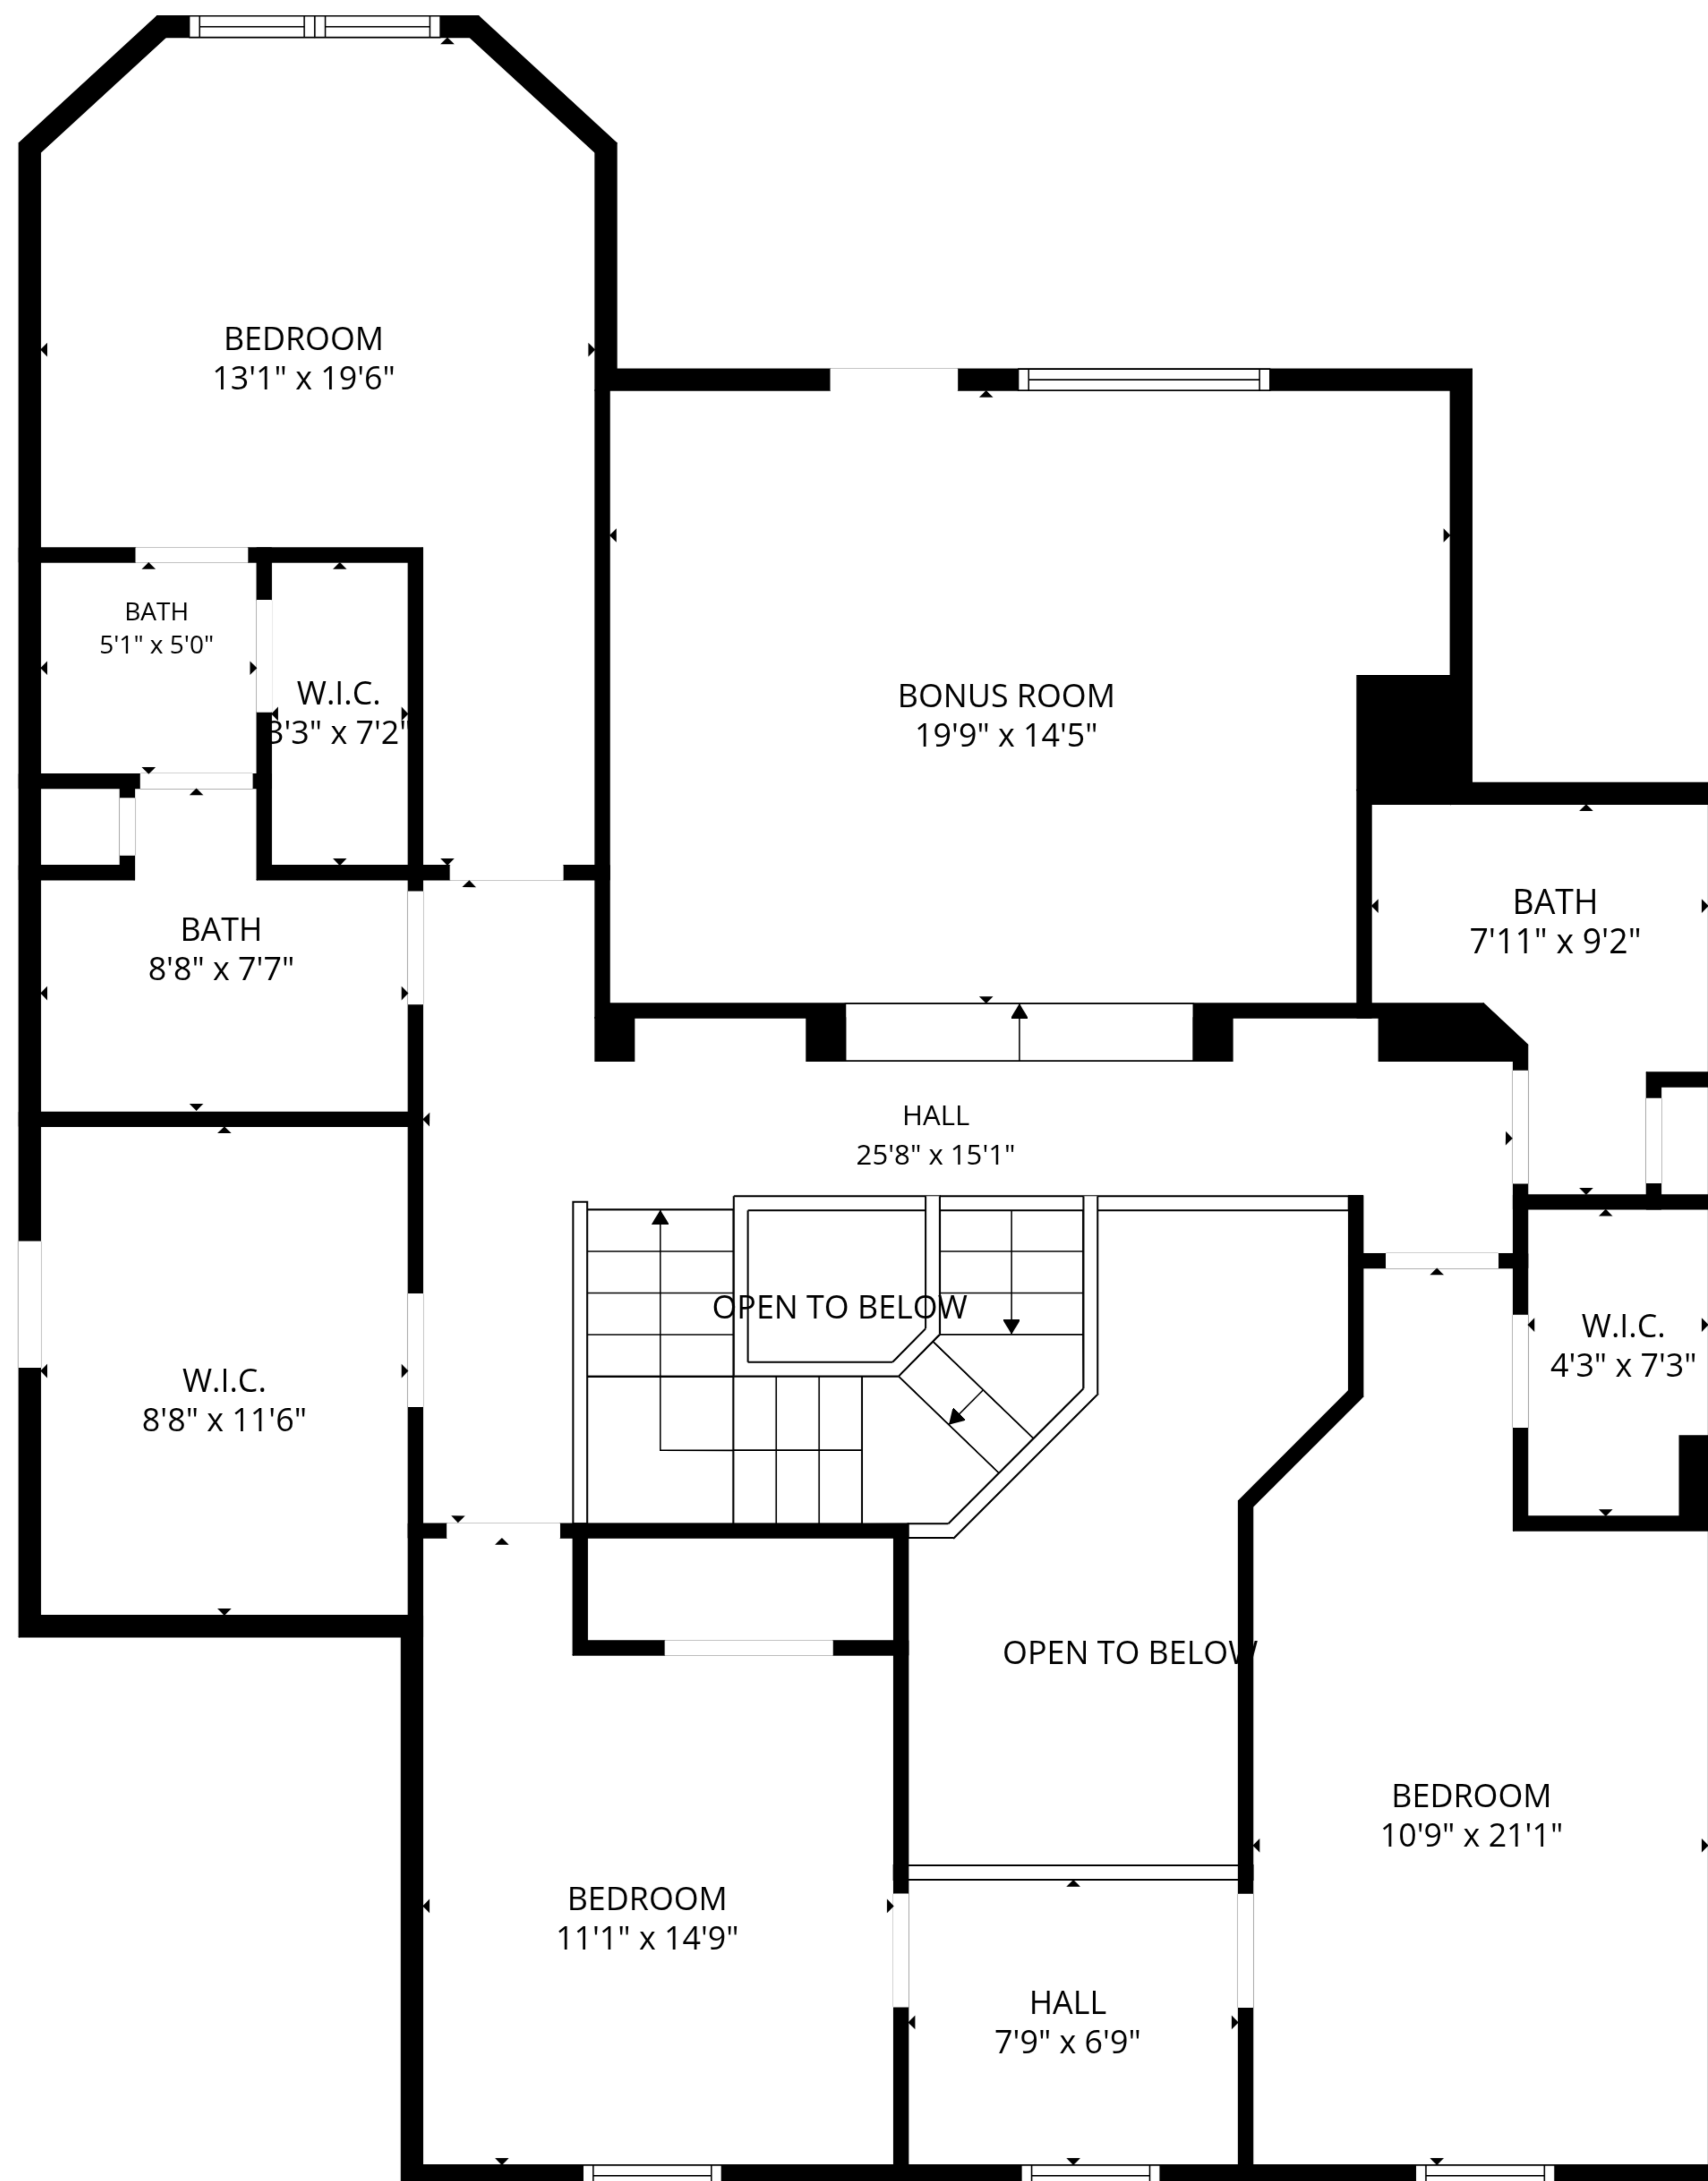

**TOTAL: 3775 sq. ft**

1st floor: 2318 sq. ft, 2nd floor: 1457 sq. ft

EXCLUDED AREAS: OPEN TO BELOW: 106 sq. ft, WALLS: 229 sq. ft

**TOTAL: 3775 sq. ft**  
 1st floor: 2318 sq. ft, 2nd floor: 1457 sq. ft  
 EXCLUDED AREAS: OPEN TO BELOW: 106 sq. ft, WALLS: 229 sq. ft

**TOTAL: 3775 sq. ft**  
 1st floor: 2318 sq. ft, 2nd floor: 1457 sq. ft  
 EXCLUDED AREAS: OPEN TO BELOW: 106 sq. ft, WALLS: 229 sq. ft