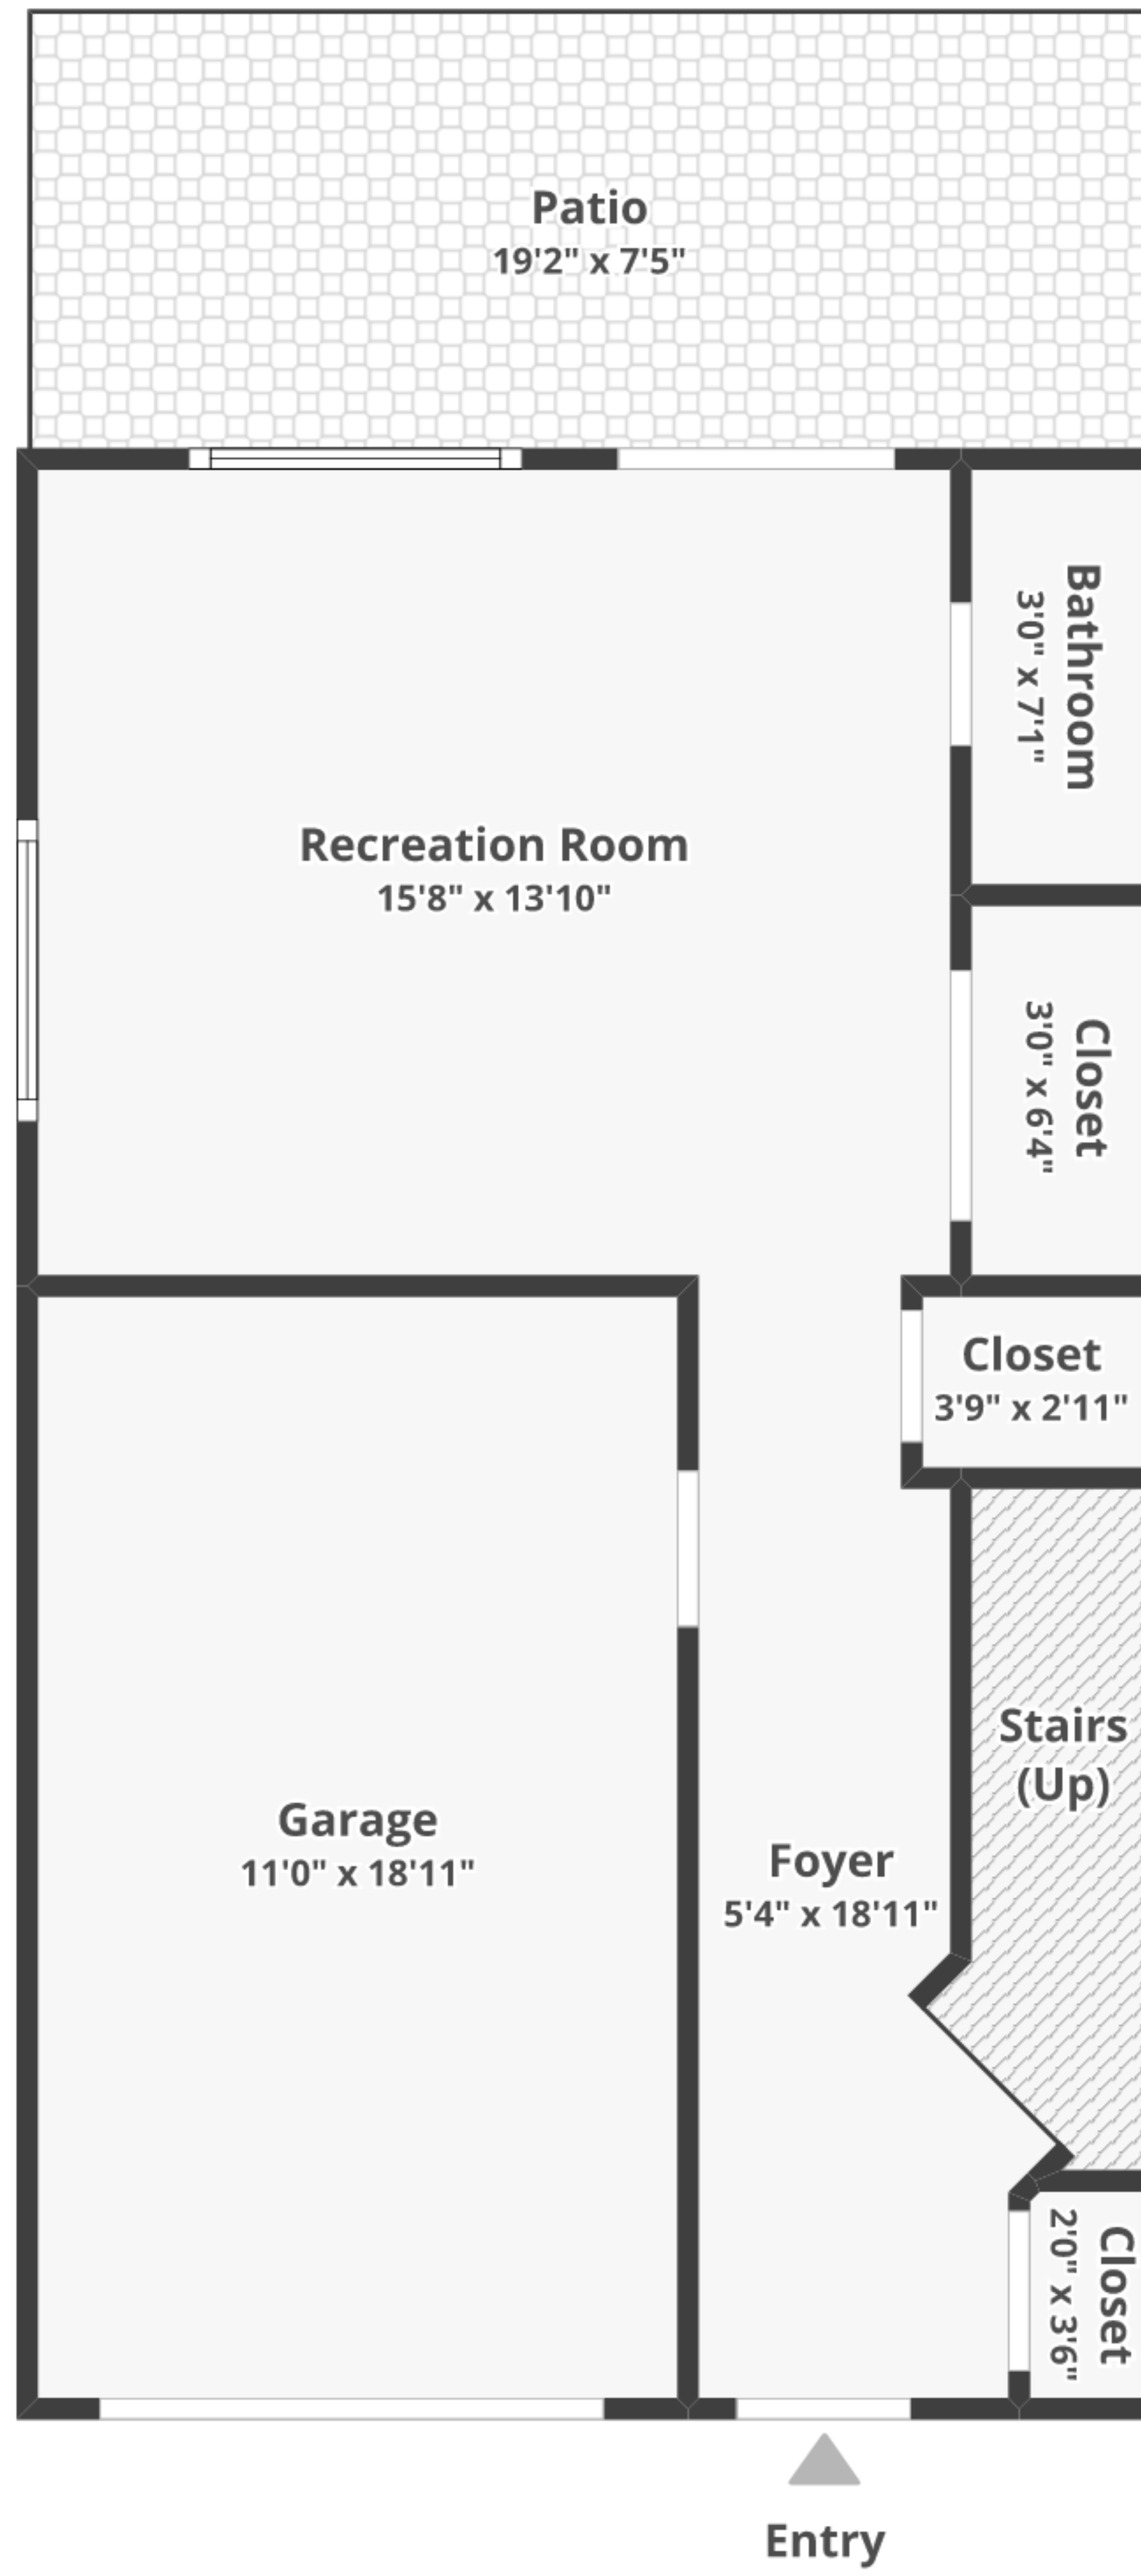

# 109 Splendor Garden Way, Stephenson, VA 22656

Total finished area: ~1,571.56 sq. ft.

## Floor 1

Finished area: ~361.92 sq. ft.