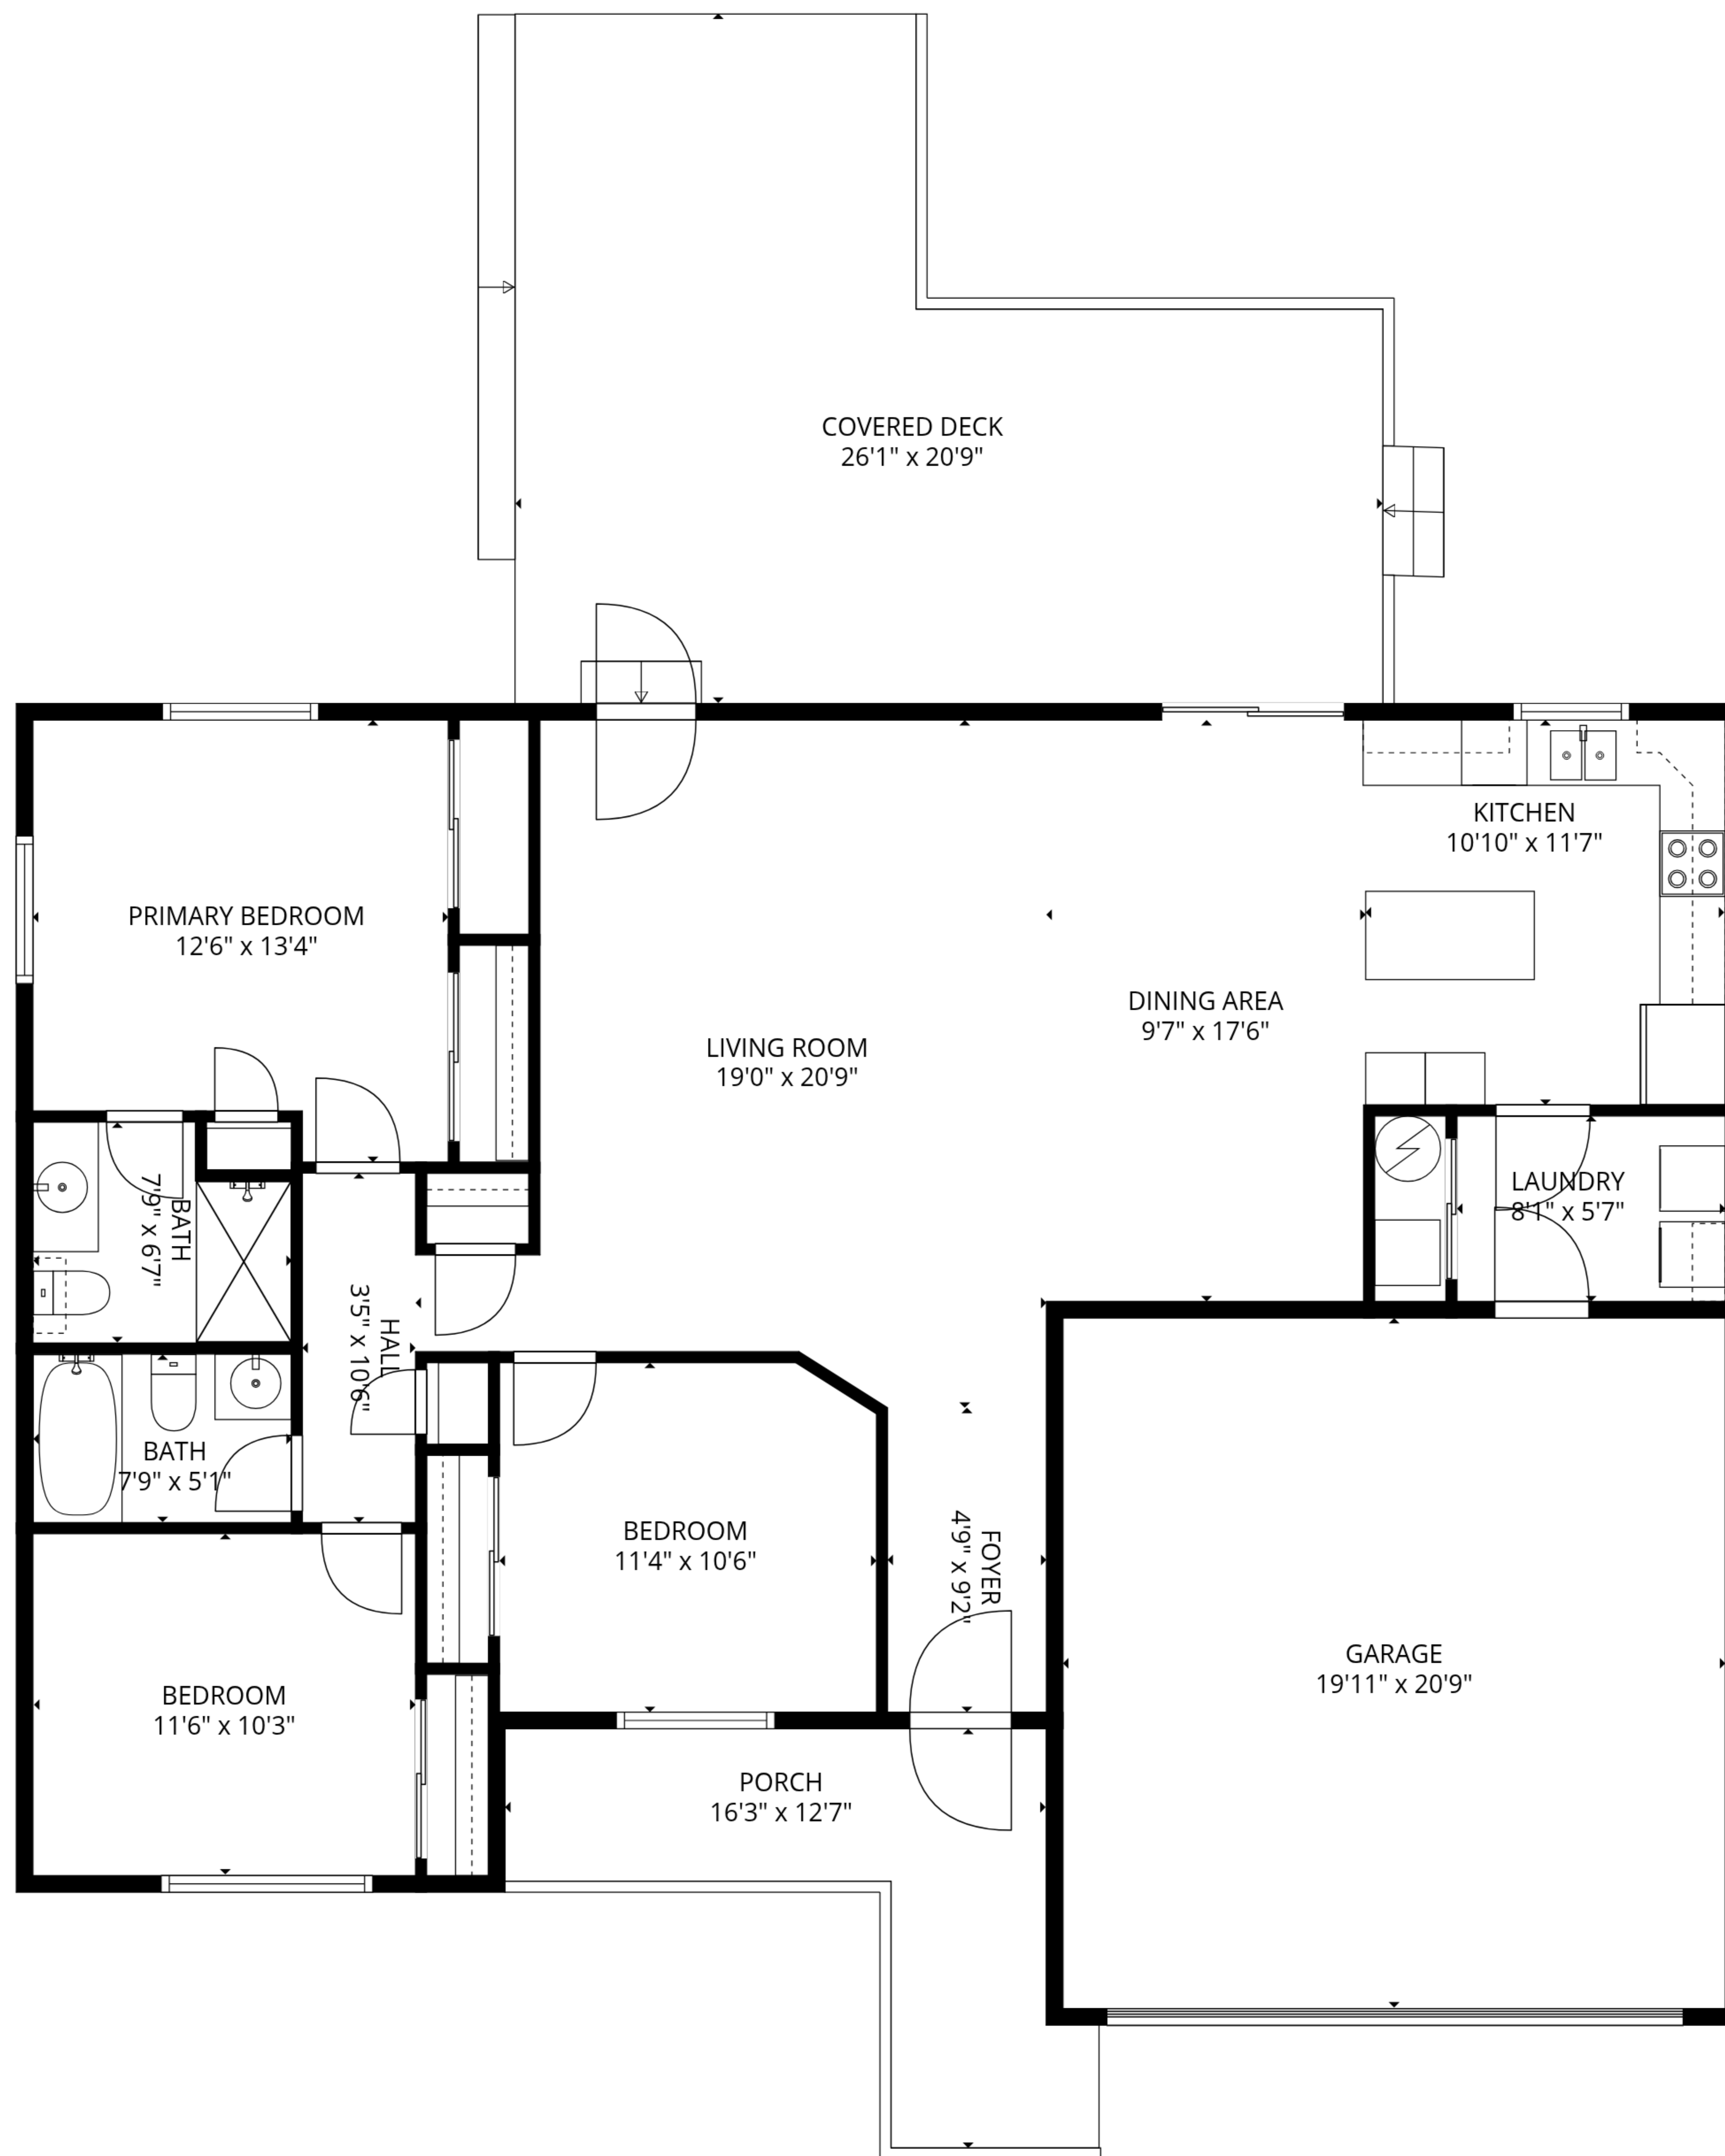

TOTAL: 1337 sq. ft

1st floor: 1337 sq. ft

EXCLUDED AREAS: COVERED DECK: 418 sq. ft, PORCH: 118 sq. ft, GARAGE: 415 sq. ft,
WALLS: 112 sq. ft

TOTAL: 1337 sq. ft

1st floor: 1337 sq. ft

EXCLUDED AREAS: COVERED DECK: 418 sq. ft, PORCH: 118 sq. ft, GARAGE: 415 sq. ft,

WALLS: 112 sq. ft