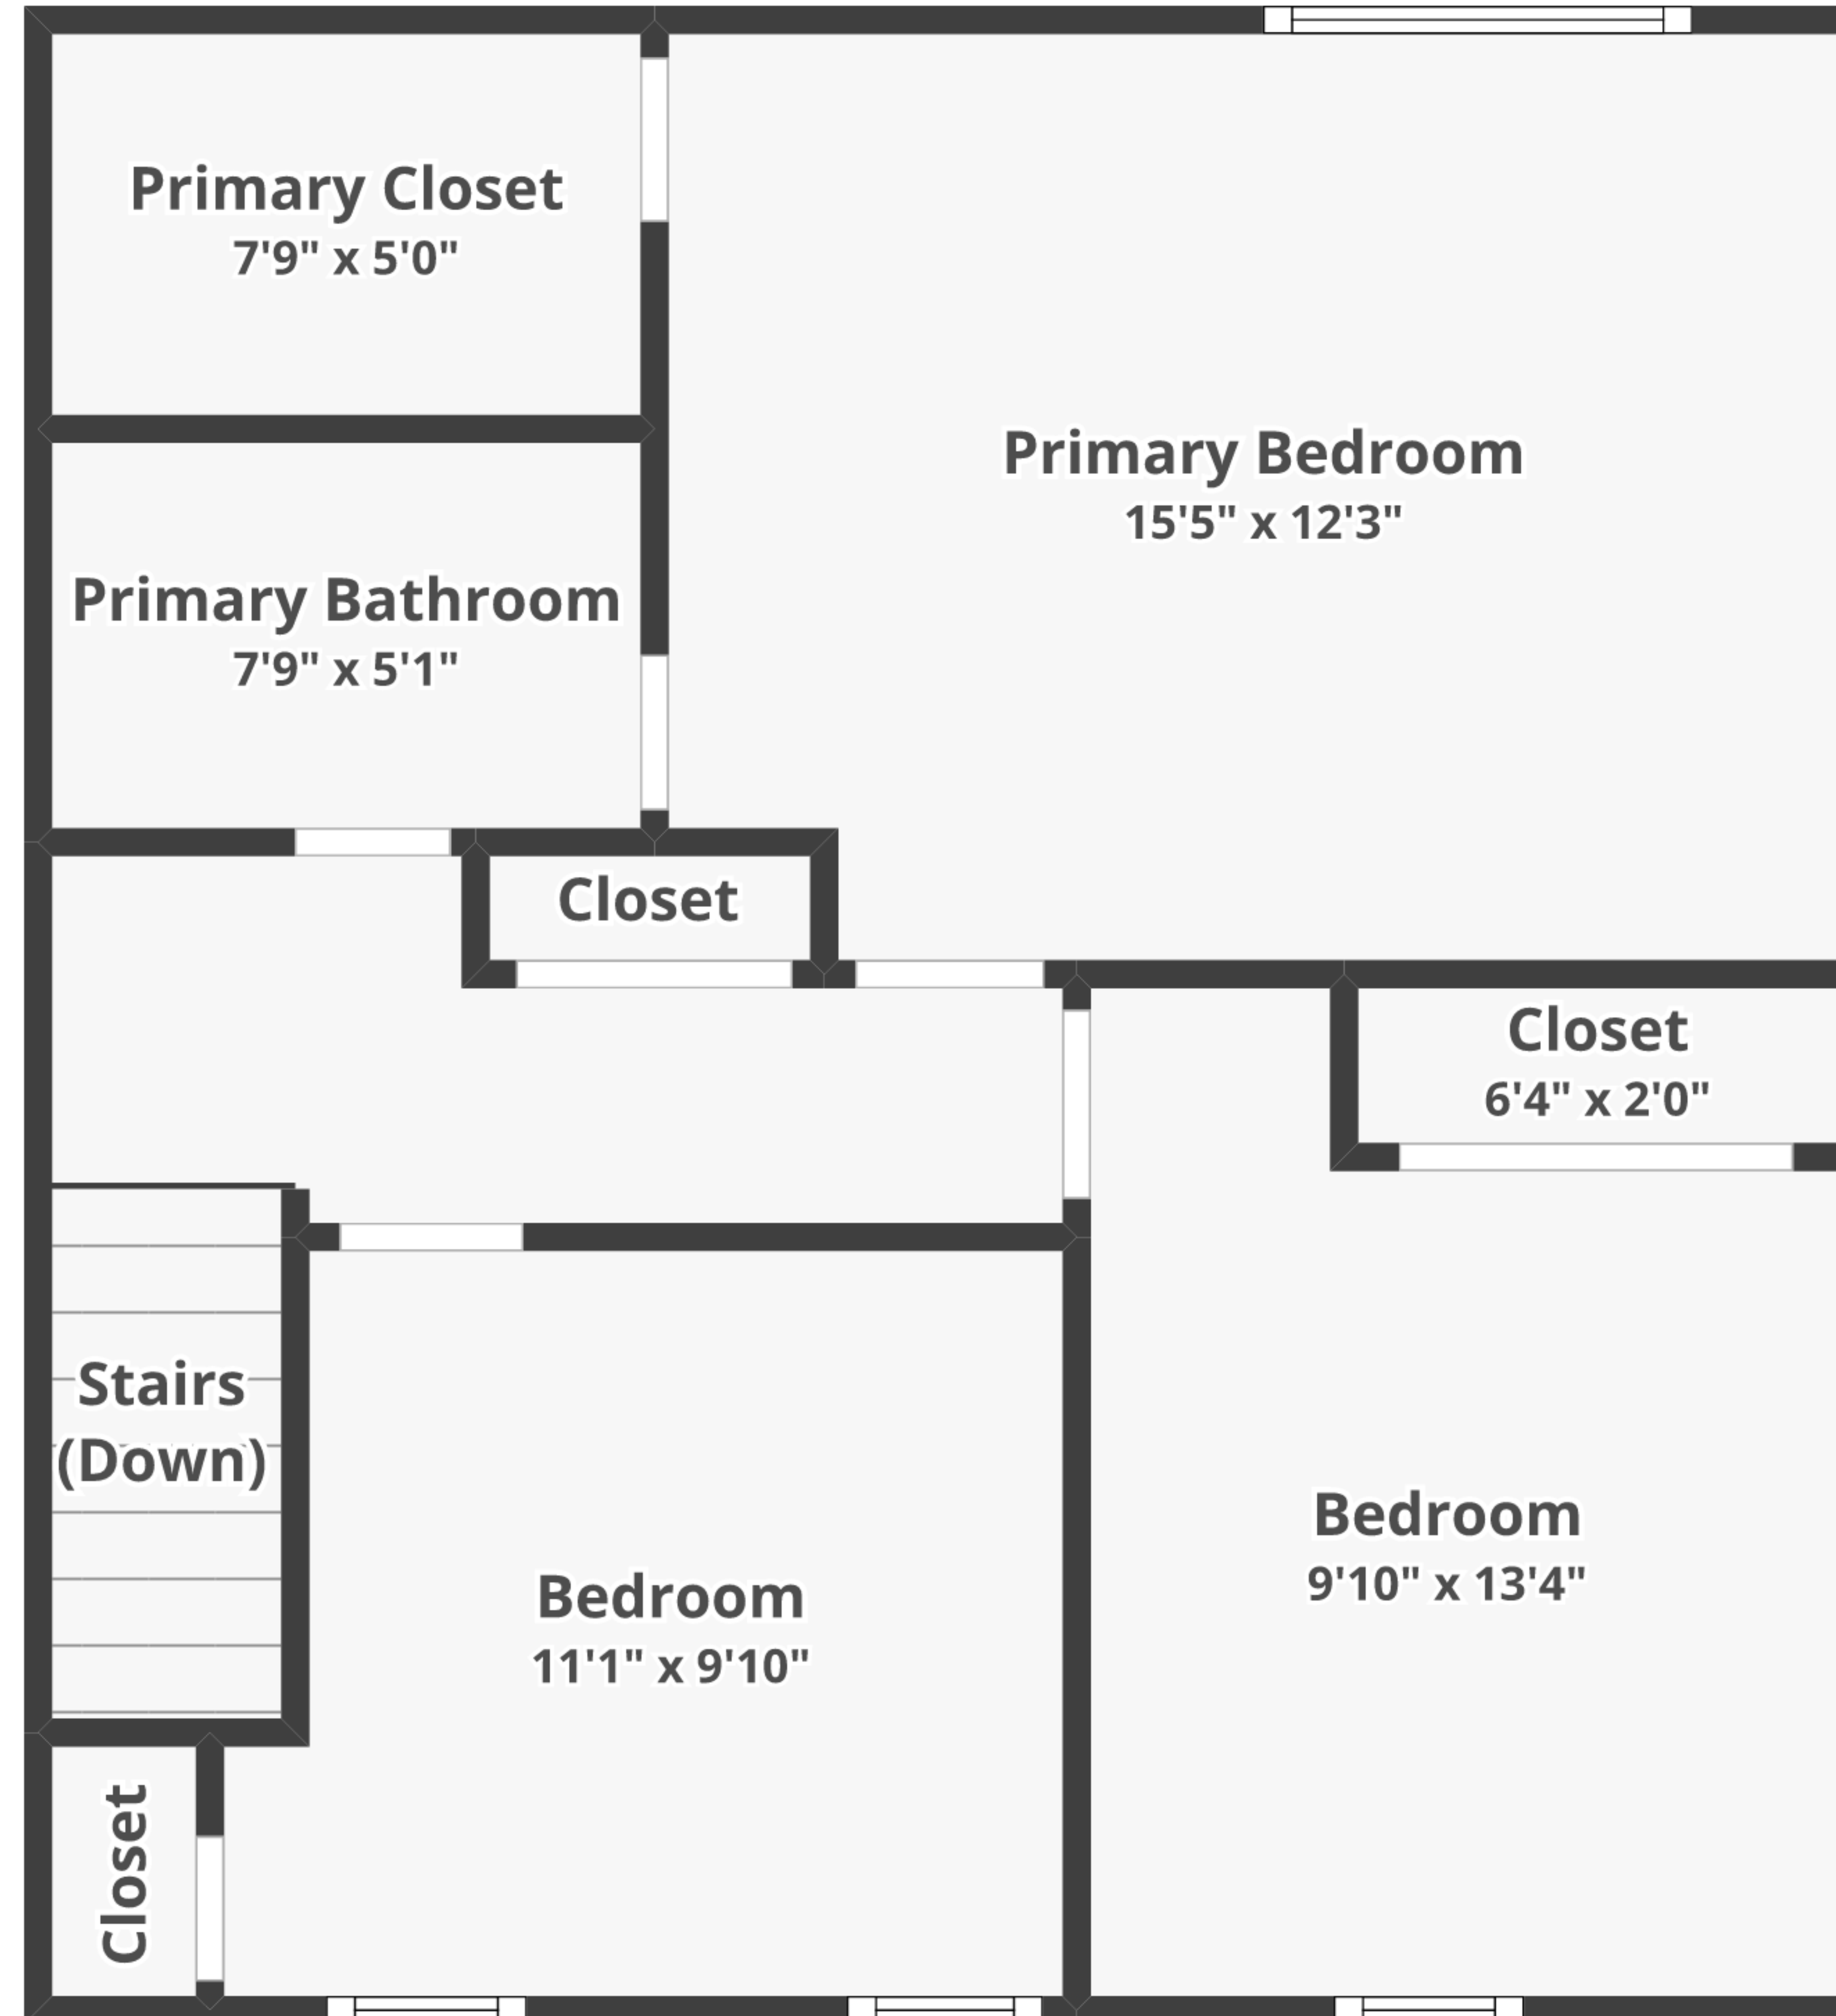

433 Springfield Ct, Lititz, PA 17543

Total finished area: ~1,356.46 sq. ft.

Total unfinished area: ~327.99 sq. ft.

Floor 2

Finished area: ~575.07 sq. ft.

Unfinished area: ~0 sq. ft.