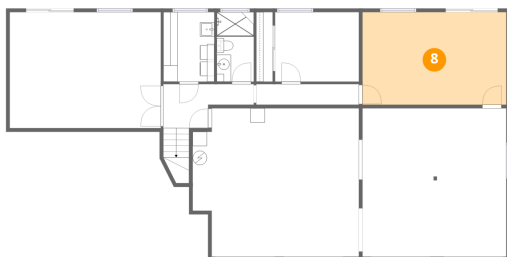

8 Floor 1 - Flex Space

Dimensions: 20'0" x 12'10"
Area: 258 sq. ft
Counted as living area: Yes

Heated: Yes
Finished: Yes
Enclosed: Yes
Contiguous: Yes
Permitted: Yes
Wet space: No
Addition: No
Conversion: No