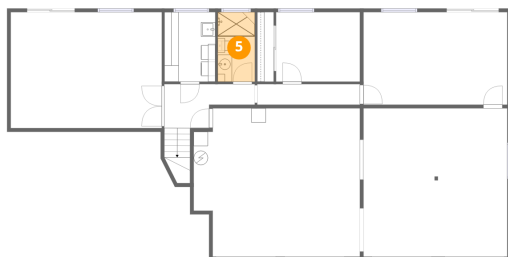

5 Floor 1 - Bath

Dimensions: 5'2" x 9'8"
Area: 50 sq. ft
Counted as living area: Yes

Heated: Yes
Finished: Yes
Enclosed: Yes
Contiguous: Yes
Permitted: Yes
Wet space: Yes
Addition: No
Conversion: No