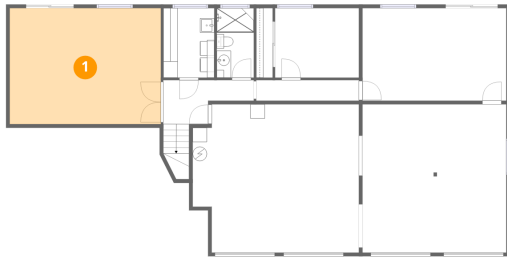

23811 Northeast 43rd Street, Union Hill-Novelsy Hill, Redmond,
King County, Washington, United States, 98053

1 Floor 1 - Recreation Room / Media Room

Dimensions: 21'0" x 16'2"
Area: 339 sq. ft
Counted as living area: Yes

Heated: Yes
Finished: Yes
Enclosed: Yes
Contiguous: Yes
Permitted: Yes
Wet space: No
Addition: No
Conversion: No