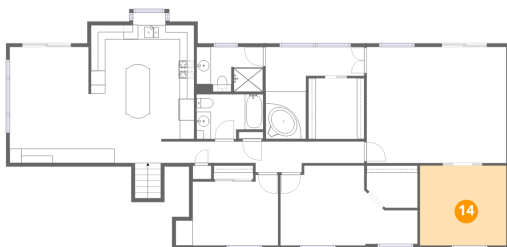

14 Floor 3 - Studio

Dimensions: 12'0" x 11'1"
Area: 134 sq. ft
Counted as living area: Yes

Heated: Yes
Finished: Yes
Enclosed: Yes
Contiguous: Yes
Permitted: Yes
Wet space: No
Addition: No
Conversion: No