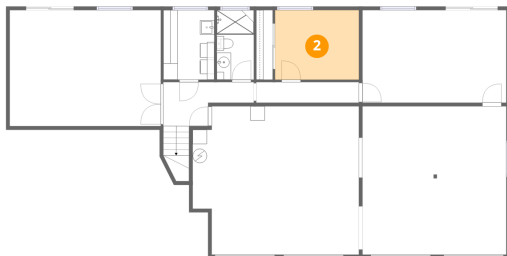

23811 Northeast 43rd Street, Union Hill-Novelsy Hill, Redmond,
King County, Washington, United States, 98053

1 Floor 1 - Recreation Room / Media Room

Dimensions: 21'0" x 16'2"
Area: 339 sq. ft
Counted as living area: Yes

Heated: Yes
Finished: Yes
Enclosed: Yes
Contiguous: Yes
Permitted: Yes
Wet space: No
Addition: No
Conversion: No

2 Floor 1 - Bedroom

Dimensions: 11'8" x 9'8"
Area: 113 sq. ft
Counted as living area: Yes