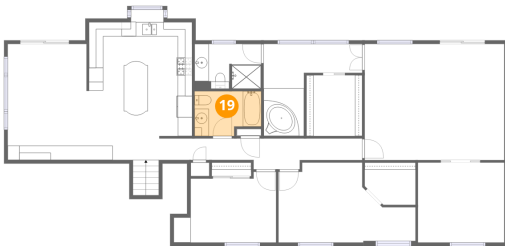

18 Floor 3 - W.I.C.

Dimensions: 7'1" x 5'11"
Area: 38 sq. ft
Counted as living area: Yes

Heated: Yes
Finished: Yes
Enclosed: Yes
Contiguous: Yes
Permitted: Yes
Wet space: No
Addition: No
Conversion: No

19 Floor 3 - Bath