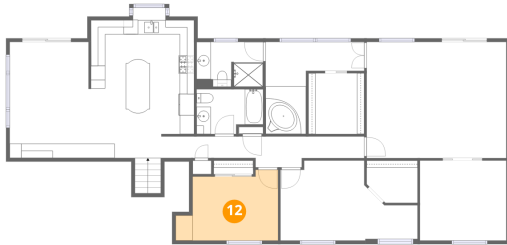

23811 Northeast 43rd Street, Union Hill-Novelsy Hill, Redmond,
King County, Washington, United States, 98053

12 Floor 3 - Bedroom

Dimensions: 11'11" x 9'10"
Area: 117 sq. ft
Counted as living area: Yes

Heated: Yes
Finished: Yes
Enclosed: Yes
Contiguous: Yes
Permitted: Yes
Wet space: No
Addition: No
Conversion: No