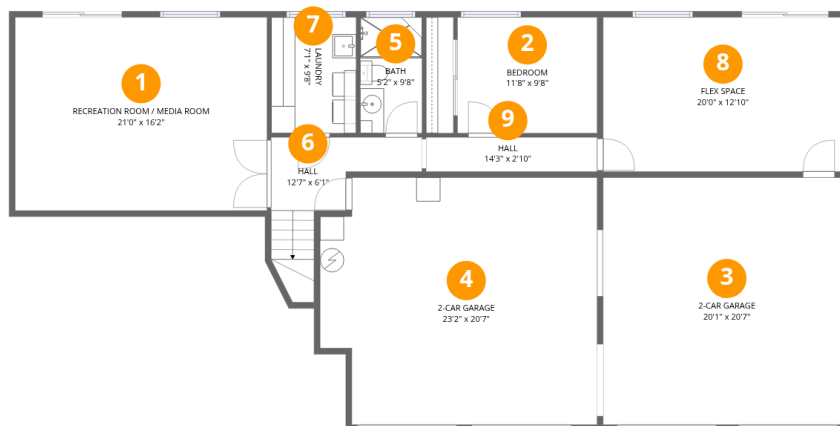

Home data report

**23811 Northeast 43rd Street, Union Hill-Novelty Hill, Redmond,
King County, Washington, United States, 98053**

Total Area: 3136 sq. ft

1st Floor: 997 sq. ft, 2nd Floor: 448 sq. ft, 3rd Floor: 1691 sq. ft

Excluded: 2-car garage 867 sq. ft, Walls: 303 sq. ft

Property summary

23811 Northeast 43rd Street, Union Hill-Novelty Hill, Redmond, King County, Washington, United States, 98053

Room dimensions

Floor 1

Total:997sqft

Home data report

23811 Northeast 43rd Street, Union Hill-Novelsy Hill, Redmond, King County, Washington, United States, 98053

Room dimensions

Floor 2

Total:448sqft Excluded: 0sqft

#		Dimensions	sqft	Counted as living area
10	Entry	10'2" x 12'11"	136 sq. ft	Yes
11	Living Room	17'1" x 17'4"	299 sq. ft	Yes