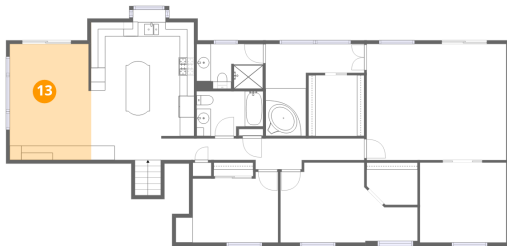

13 Floor 3 - Dining Area

Dimensions: 11'4" x 16'1"
Area: 181 sq. ft
Counted as living area: Yes

Heated: Yes
Finished: Yes
Enclosed: Yes
Contiguous: Yes
Permitted: Yes
Wet space: No
Addition: No
Conversion: No