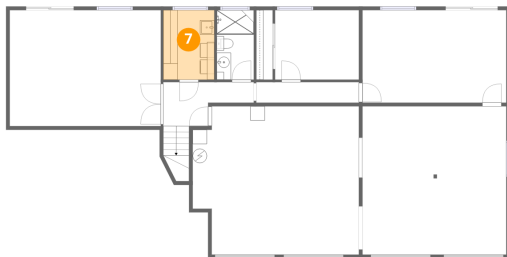

7 Floor 1 - Laundry

Dimensions: 7'1" x 9'8"
Area: 69 sq. ft
Counted as living area: Yes

Heated: Yes
Finished: Yes
Enclosed: Yes
Contiguous: Yes
Permitted: Yes
Wet space: No
Addition: No
Conversion: No