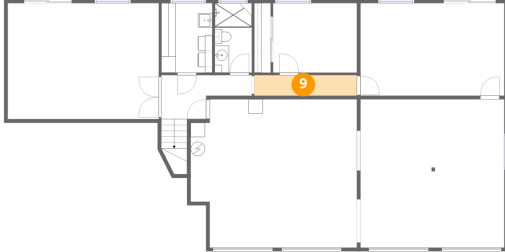

23811 Northeast 43rd Street, Union Hill-Novely Hill, Redmond,
King County, Washington, United States, 98053

9 Floor 1 - Hall

Dimensions: 14'3" x 2'10"
Area: 41 sq. ft
Counted as living area: Yes

Heated: Yes
Finished: Yes
Enclosed: Yes
Contiguous: Yes
Permitted: Yes
Wet space: No
Addition: No
Conversion: No