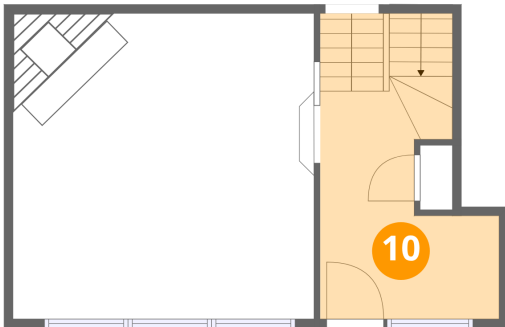

10 Floor 2 - Entry

Dimensions: 10'2" x 12'11"
Area: 136 sq. ft
Counted as living area: Yes

Heated: Yes
Finished: Yes
Enclosed: Yes
Contiguous: Yes
Permitted: Yes
Wet space: No
Addition: No
Conversion: No