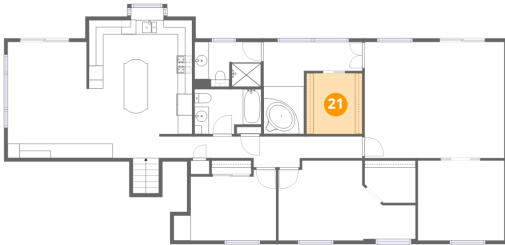

23811 Northeast 43rd Street, Union Hill-Novelsy Hill, Redmond,
King County, Washington, United States, 98053

21 Floor 3 - W.I.C.

Dimensions: 7'9" x 8'5"
Area: 66 sq. ft
Counted as living area: Yes

Heated: Yes
Finished: Yes
Enclosed: Yes
Contiguous: Yes
Permitted: Yes
Wet space: No
Addition: No
Conversion: No