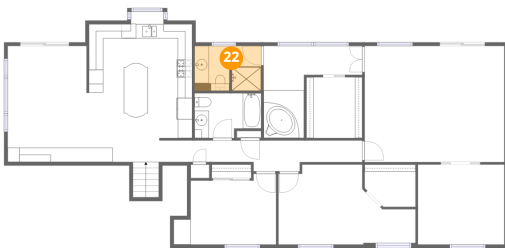

21 Floor 3 - W.I.C.

Dimensions: 7'9" x 8'5"
Area: 66 sq. ft
Counted as living area: Yes

Heated: Yes
Finished: Yes
Enclosed: Yes
Contiguous: Yes
Permitted: Yes
Wet space: No
Addition: No
Conversion: No

22 Floor 3 - Primary Bath