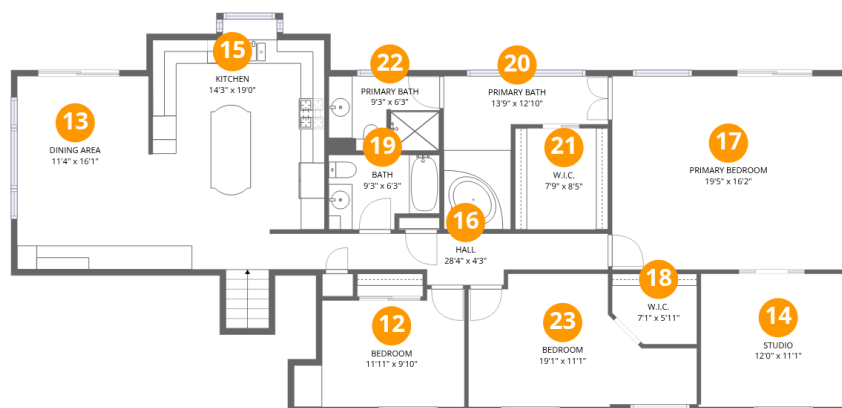

Excluded: 867sqft

#		Dimensions	sqft	Counted as living area
1	Recreation Room / Media Room	21'0" x 16'2"	339 sq. ft	Yes
2	Bedroom	11'8" x 9'8"	113 sq. ft	Yes
3	2-car Garage	20'1" x 20'7"	415 sq. ft	No
4	2-car Garage	23'2" x 20'7"	452 sq. ft	No
5	Bath	5'2" x 9'8"	50 sq. ft	Yes
6	Hall	12'7" x 6'1"	81 sq. ft	Yes
7	Laundry	7'1" x 9'8"	69 sq. ft	Yes
8	Flex Space	20'0" x 12'10"	258 sq. ft	Yes
9	Hall	14'3" x 2'10"	41 sq. ft	Yes

Home data report

23811 Northeast 43rd Street, Union Hill-Novelsy Hill, Redmond, King County, Washington, United States, 98053

Room dimensions

Floor 2

Total:448sqft Excluded: 0sqft

#		Dimensions	sqft	Counted as living area
10	Entry	10'2" x 12'11"	136 sq. ft	Yes
11	Living Room	17'1" x 17'4"	299 sq. ft	Yes

Home data report

23811 Northeast 43rd Street, Union Hill-Novelsy Hill, Redmond, King County, Washington, United States, 98053

Room dimensions

Floor 3

Total:1691sqft Excluded: 0sqft

#		Dimensions	sqft	Counted as living area
12	Bedroom	11'11" x 9'10"	117 sq. ft	Yes
13	Dining Area	11'4" x 16'1"	181 sq. ft	Yes
14	Studio	12'0" x 11'1"	134 sq. ft	Yes
15	Kitchen	14'3" x 19'0"	285 sq. ft	Yes
16	Hall	28'4" x 4'3"	93 sq. ft	Yes
17	Primary Bedroom	19'5" x 16'2"	314 sq. ft	Yes
18	W.I.C.	7'1" x 5'11"	38 sq. ft	Yes
19	Bath	9'3" x 6'3"	53 sq. ft	Yes
20	Primary Bath	13'9" x 12'10"	105 sq. ft	Yes
21	W.I.C.	7'9" x 8'5"	66 sq. ft	Yes
22	Primary Bath	9'3" x 6'3"	57 sq. ft	Yes

Home data report

**23811 Northeast 43rd Street, Union Hill-Novelty Hill, Redmond,
King County, Washington, United States, 98053**

#		Dimensions	sqft	Counted as living area
23	Bedroom	19'1" x 11'1"	164 sq. ft	Yes