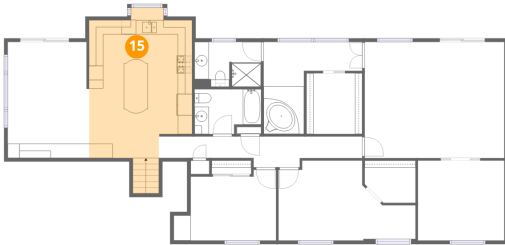

23811 Northeast 43rd Street, Union Hill-Novely Hill, Redmond,
King County, Washington, United States, 98053

15 Floor 3 - Kitchen

Dimensions: 14'3" x 19'0"
Area: 285 sq. ft
Counted as living area: Yes

Heated: Yes
Finished: Yes
Enclosed: Yes
Contiguous: Yes
Permitted: Yes
Wet space: No
Addition: No
Conversion: No