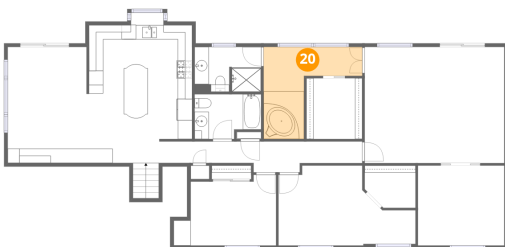

20 Floor 3 - Primary Bath

Dimensions: 13'9" x 12'10"
Area: 105 sq. ft
Counted as living area: Yes

Heated: Yes
Finished: Yes
Enclosed: Yes
Contiguous: Yes
Permitted: Yes
Wet space: Yes
Addition: No
Conversion: No