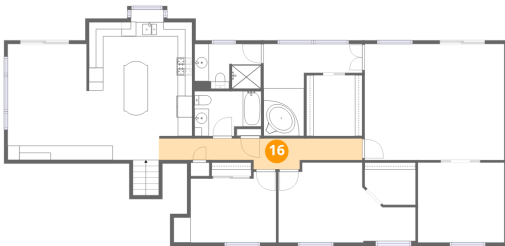

16 Floor 3 - Hall

Dimensions: 28'4" x 4'3"
Area: 93 sq. ft
Counted as living area: Yes

Heated: Yes
Finished: Yes
Enclosed: Yes
Contiguous: Yes
Permitted: Yes
Wet space: No
Addition: No
Conversion: No