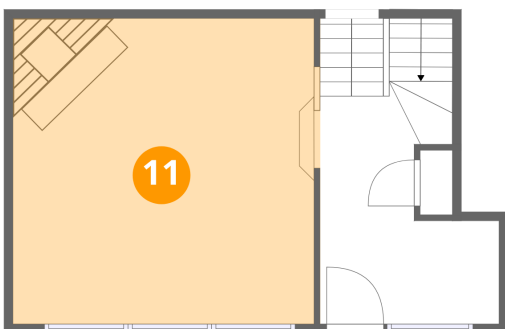

Dimensions: 20'0" x 12'10"
Area: 258 sq. ft
Counted as living area: Yes

Heated: Yes
Finished: Yes
Enclosed: Yes
Contiguous: Yes
Permitted: Yes
Wet space: No
Addition: No
Conversion: No

23811 Northeast 43rd Street, Union Hill-Novely Hill, Redmond,
King County, Washington, United States, 98053

9 Floor 1 - Hall

Dimensions: 14'3" x 2'10"
Area: 41 sq. ft
Counted as living area: Yes

Heated: Yes
Finished: Yes
Enclosed: Yes
Contiguous: Yes
Permitted: Yes
Wet space: No
Addition: No
Conversion: No

10 Floor 2 - Entry

Dimensions: 10'2" x 12'11"
Area: 136 sq. ft
Counted as living area: Yes

Heated: Yes
Finished: Yes
Enclosed: Yes
Contiguous: Yes
Permitted: Yes
Wet space: No
Addition: No
Conversion: No

11 Floor 2 - Living Room