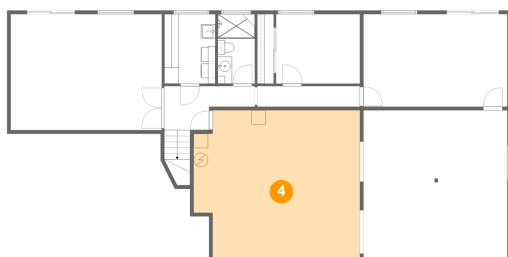

4 Floor 1 - 2-car Garage

Dimensions: 23'2" x 20'7"
Area: 452 sq. ft
Counted as living area: No

Heated: No
Finished: No
Enclosed: Yes
Contiguous: No
Permitted: Yes
Wet space: No
Addition: No
Conversion: No