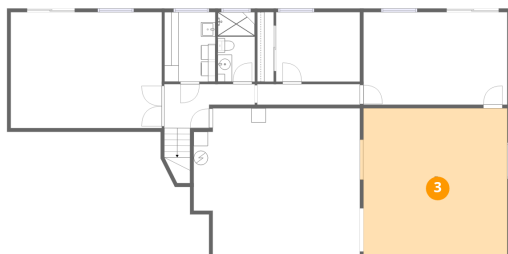

23811 Northeast 43rd Street, Union Hill-Novely Hill, Redmond,
King County, Washington, United States, 98053

3 Floor 1 - 2-car Garage

Dimensions: 20'1" x 20'7"
Area: 415 sq. ft
Counted as living area: No

Heated: No
Finished: No
Enclosed: Yes
Contiguous: No
Permitted: Yes
Wet space: No
Addition: No
Conversion: No