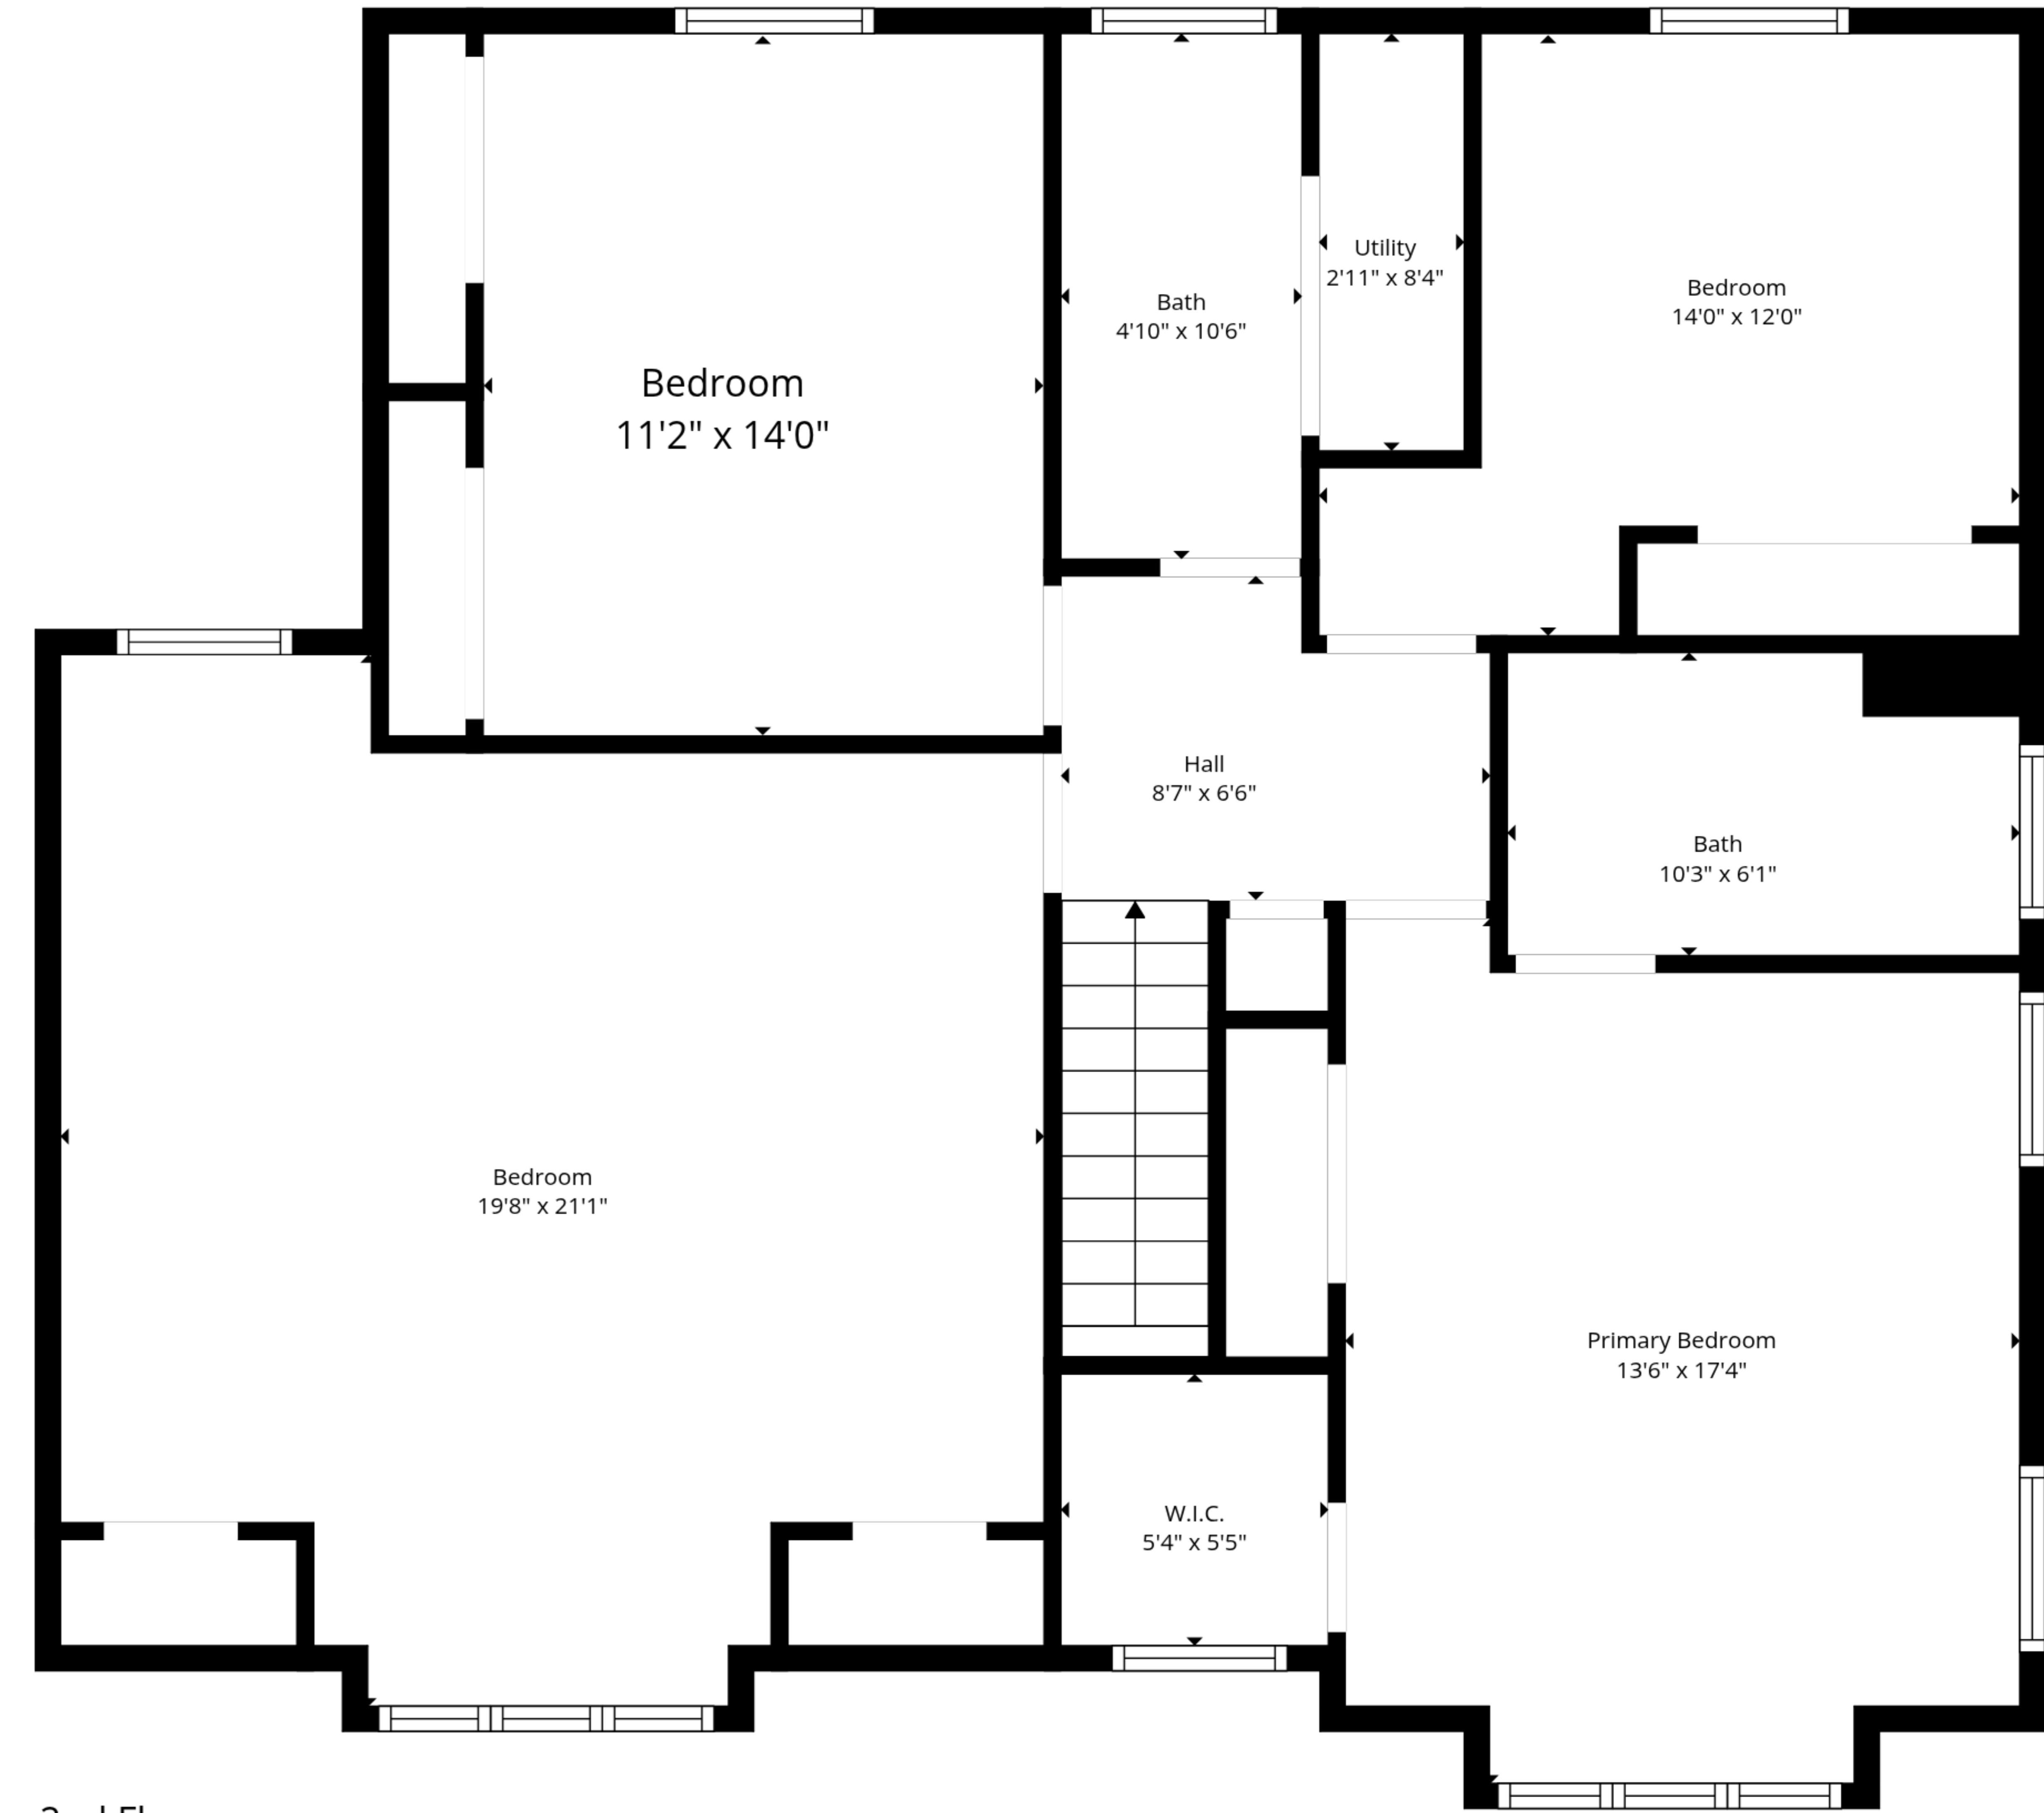

**TOTAL: 2085 sq. ft**

1st floor: 862 sq. ft, 2nd floor: 1223 sq. ft

EXCLUDED AREAS: GARAGE: 388 sq. ft, FIREPLACE: 13 sq. ft, WALLS: 169 sq. ft

Sizes And Dimensions Are Approximate. Actual May Vary.

**TOTAL: 2085 sq. ft**

1st floor: 862 sq. ft, 2nd floor: 1223 sq. ft

EXCLUDED AREAS: GARAGE: 388 sq. ft, FIREPLACE: 13 sq. ft, WALLS: 169 sq. ft

Sizes And Dimensions Are Approximate. Actual May Vary.

1st Floor

2nd Floor

**TOTAL: 2085 sq. ft**  
 1st floor: 862 sq. ft, 2nd floor: 1223 sq. ft  
 EXCLUDED AREAS: GARAGE: 388 sq. ft, FIREPLACE: 13 sq. ft, WALLS: 169 sq. ft

Sizes And Dimensions Are Approximate. Actual May Vary.