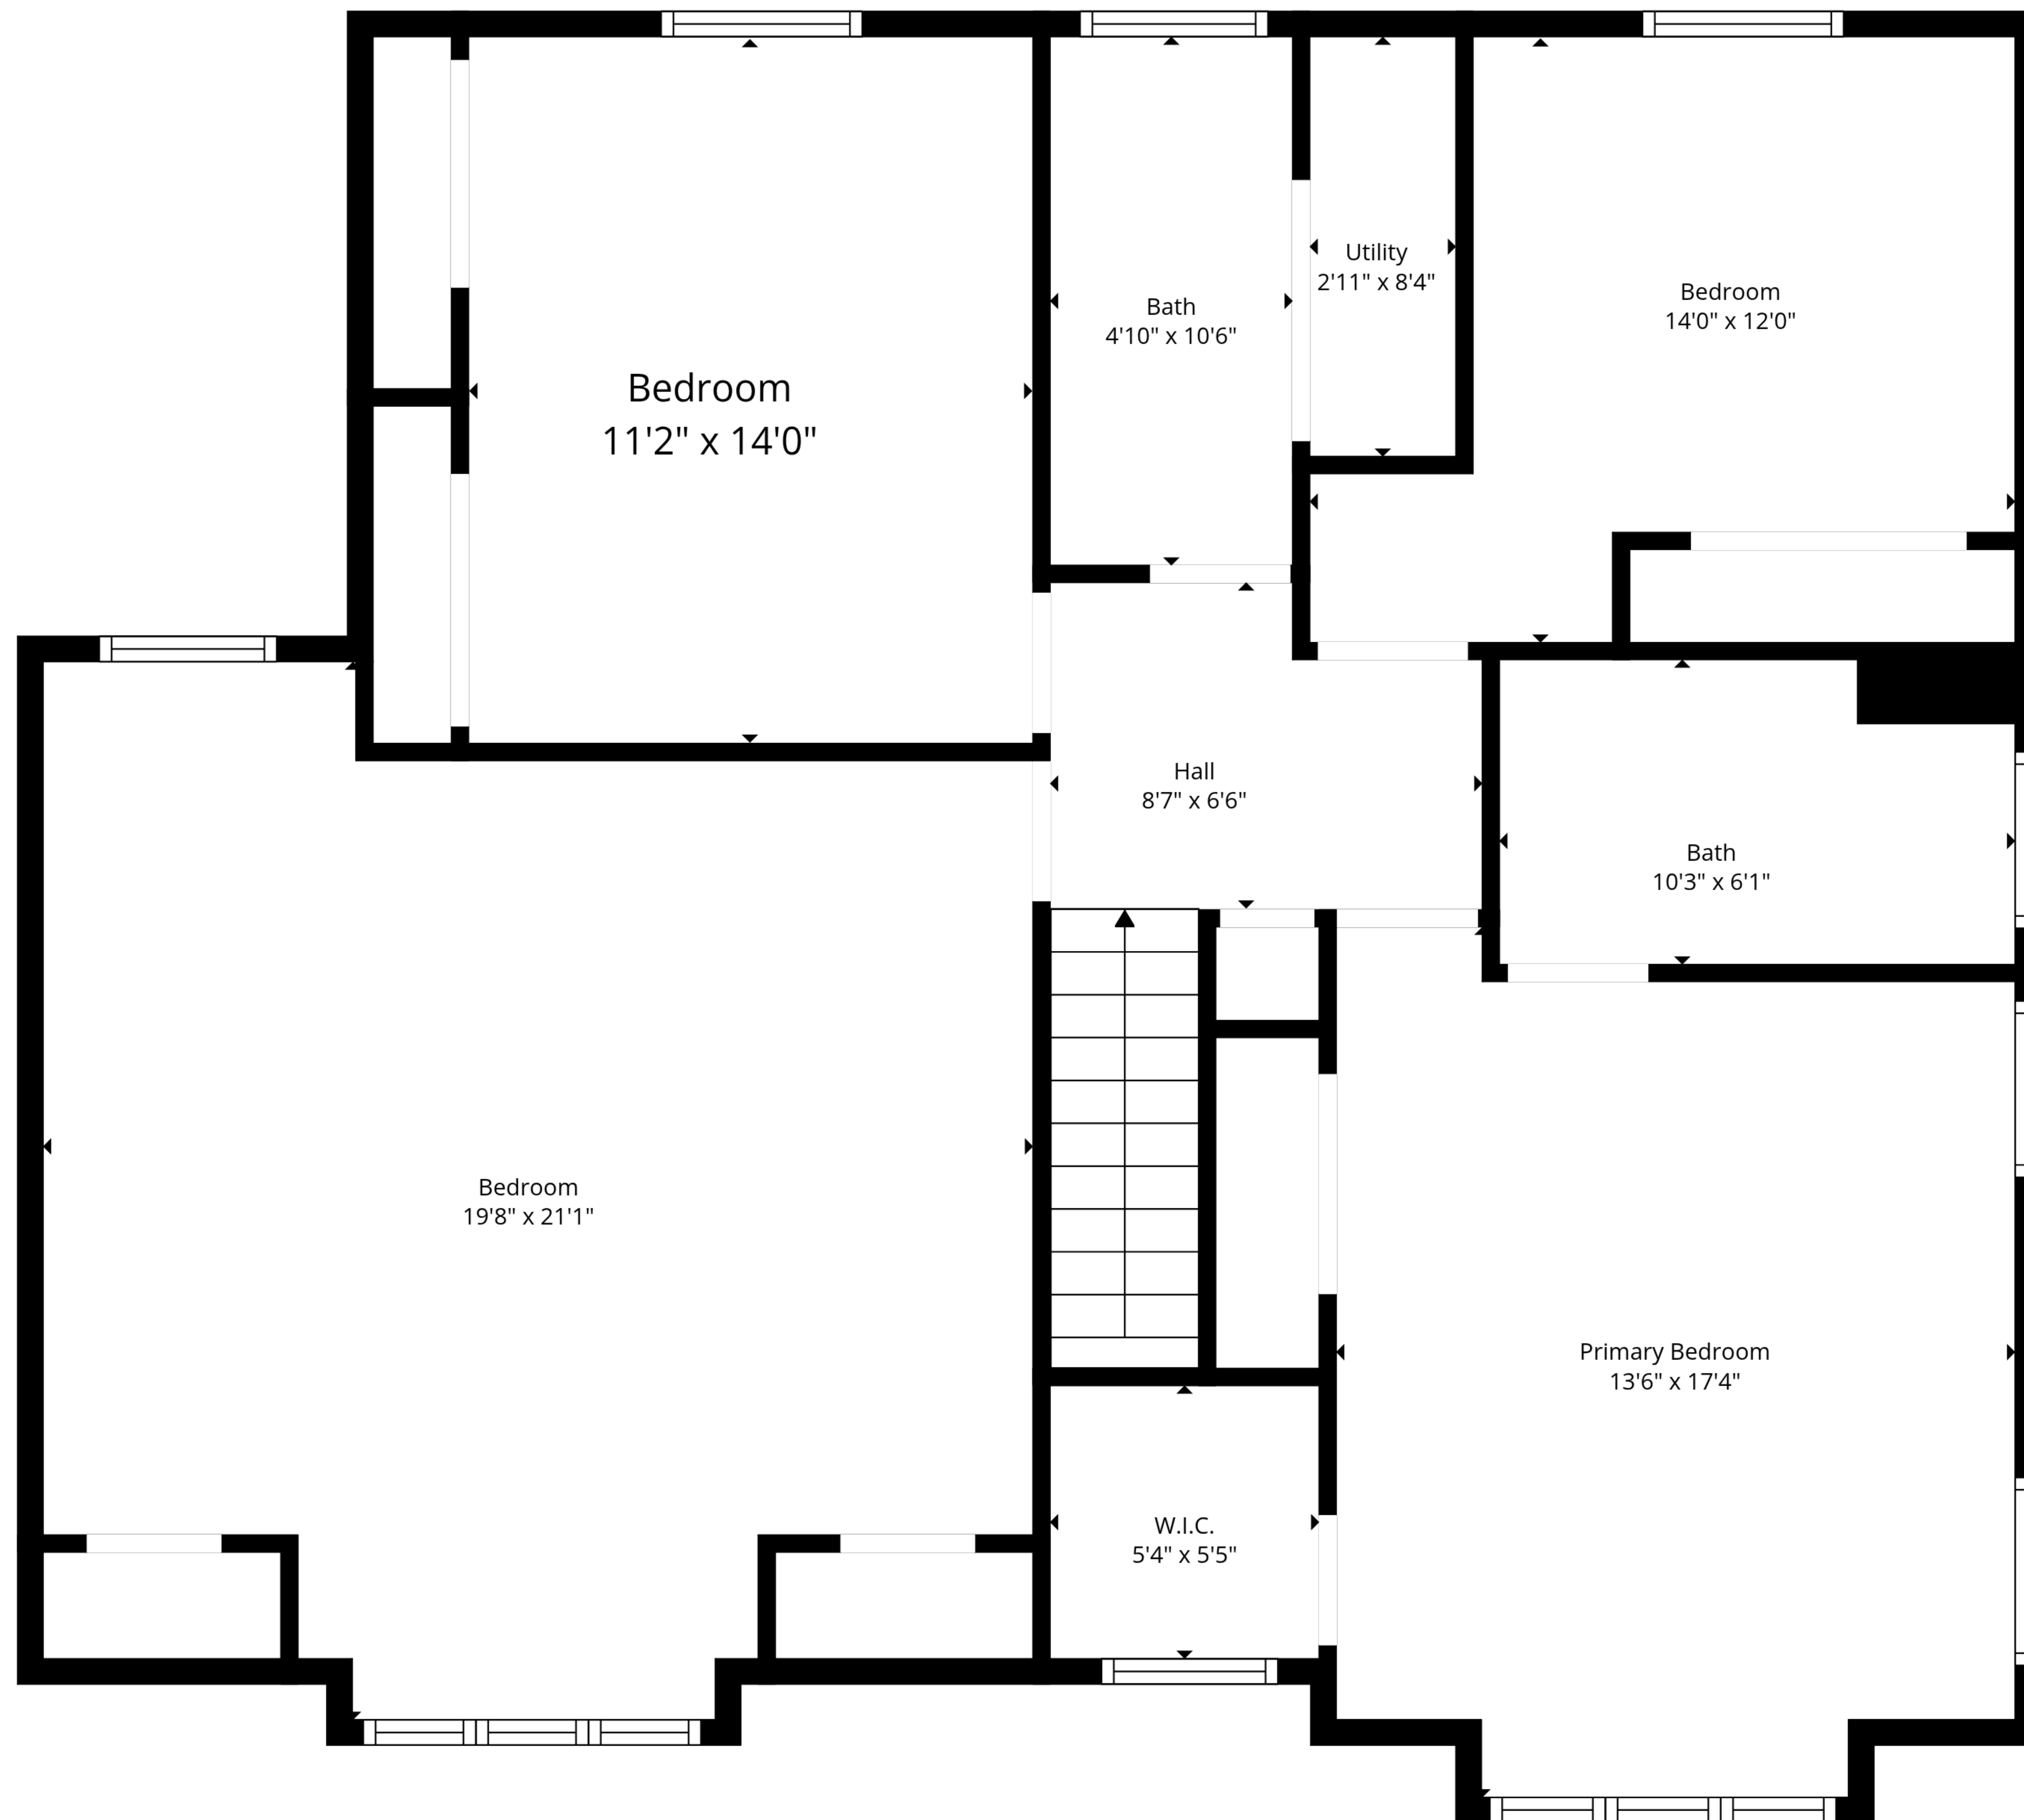

**TOTAL: 2085 sq. ft**

1st floor: 862 sq. ft, 2nd floor: 1223 sq. ft

EXCLUDED AREAS: GARAGE: 388 sq. ft, FIREPLACE: 13 sq. ft, WALLS: 169 sq. ft

Sizes And Dimensions Are Approximate. Actual May Vary.

**TOTAL: 2085 sq. ft**

1st floor: 862 sq. ft, 2nd floor: 1223 sq. ft

EXCLUDED AREAS: GARAGE: 388 sq. ft, FIREPLACE: 13 sq. ft, WALLS: 169 sq. ft

Sizes And Dimensions Are Approximate. Actual May Vary.

1st Floor

2nd Floor

**TOTAL: 2085 sq. ft**  
 1st floor: 862 sq. ft, 2nd floor: 1223 sq. ft  
 EXCLUDED AREAS: GARAGE: 388 sq. ft, FIREPLACE: 13 sq. ft, WALLS: 169 sq. ft

Sizes And Dimensions Are Approximate. Actual May Vary.