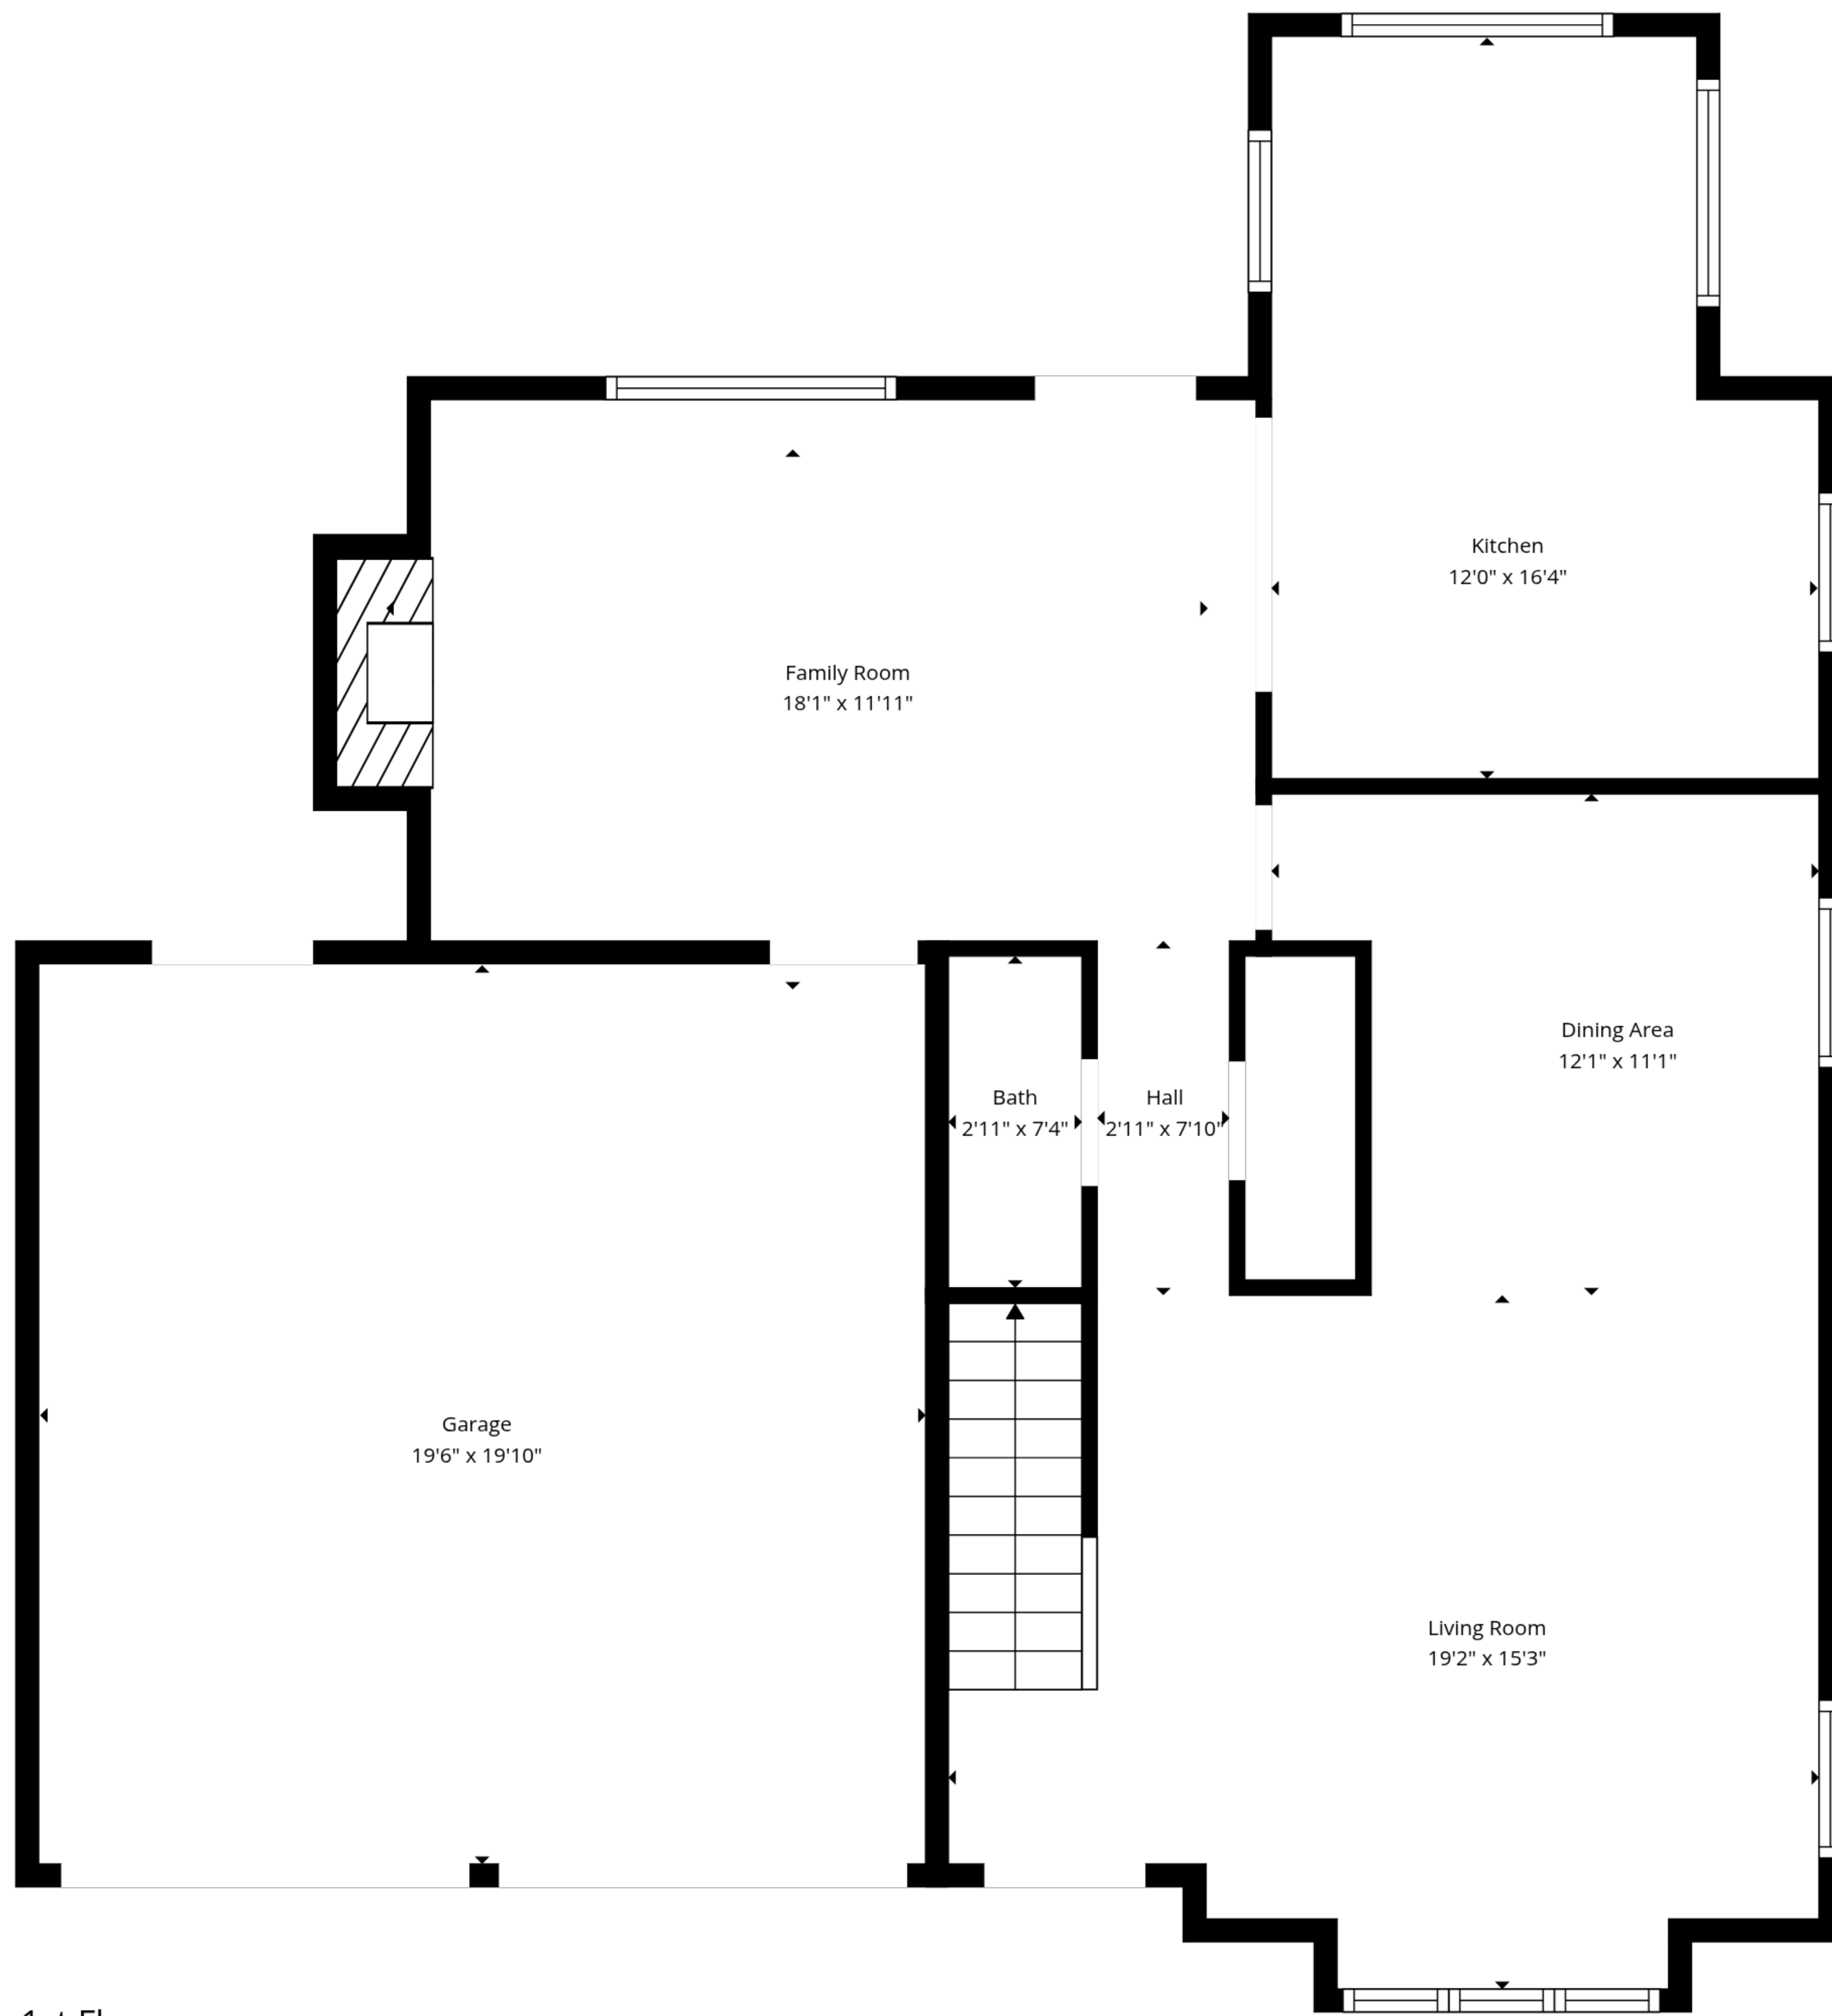

**TOTAL: 2085 sq. ft**

1st floor: 862 sq. ft, 2nd floor: 1223 sq. ft

EXCLUDED AREAS: GARAGE: 388 sq. ft, FIREPLACE: 13 sq. ft, WALLS: 169 sq. ft

Sizes And Dimensions Are Approximate. Actual May Vary.

**TOTAL: 2085 sq. ft**

1st floor: 862 sq. ft, 2nd floor: 1223 sq. ft

EXCLUDED AREAS: GARAGE: 388 sq. ft, FIREPLACE: 13 sq. ft, WALLS: 169 sq. ft

Sizes And Dimensions Are Approximate. Actual May Vary.

1st Floor

2nd Floor

**TOTAL: 2085 sq. ft**  
 1st floor: 862 sq. ft, 2nd floor: 1223 sq. ft  
 EXCLUDED AREAS: GARAGE: 388 sq. ft, FIREPLACE: 13 sq. ft, WALLS: 169 sq. ft

Sizes And Dimensions Are Approximate. Actual May Vary.