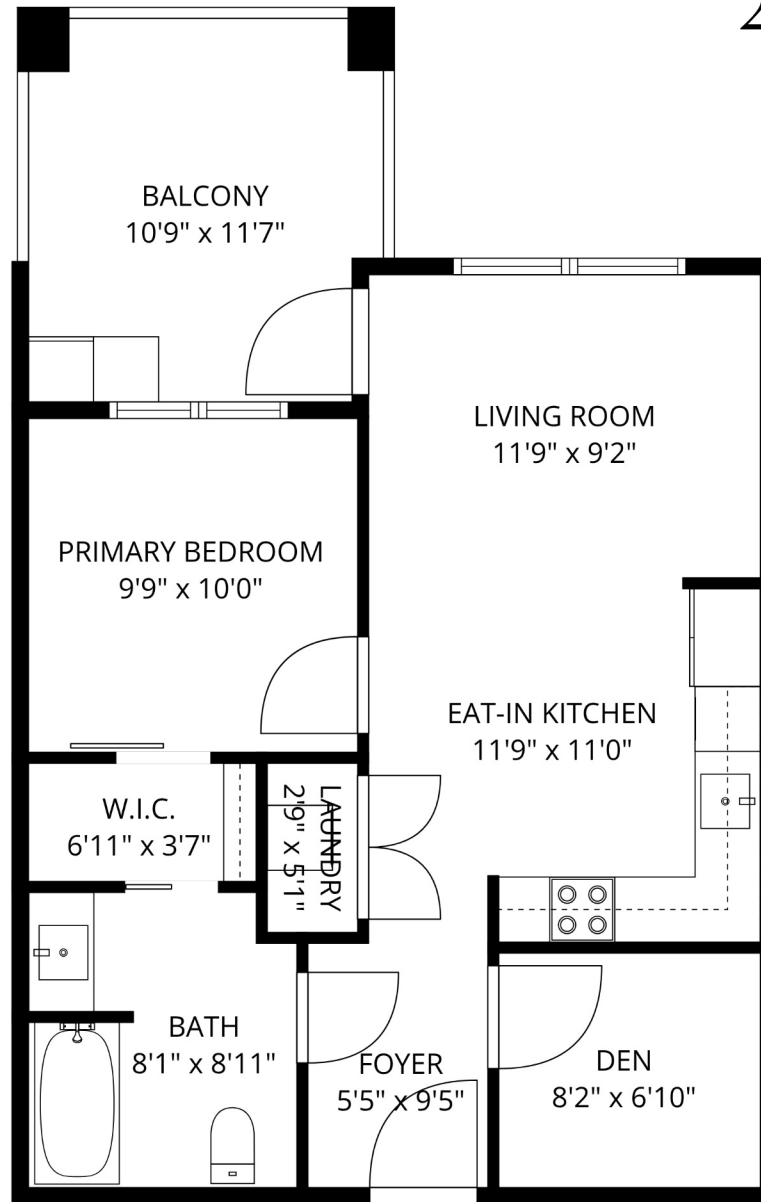

202 45511 Campus Dr

Lisa DeVooght

604.312.3969

Ldevooght@hotmail.com

Estimated Areas:

Main Floor: 607 sq. ft

Total: 607 Sq. Ft