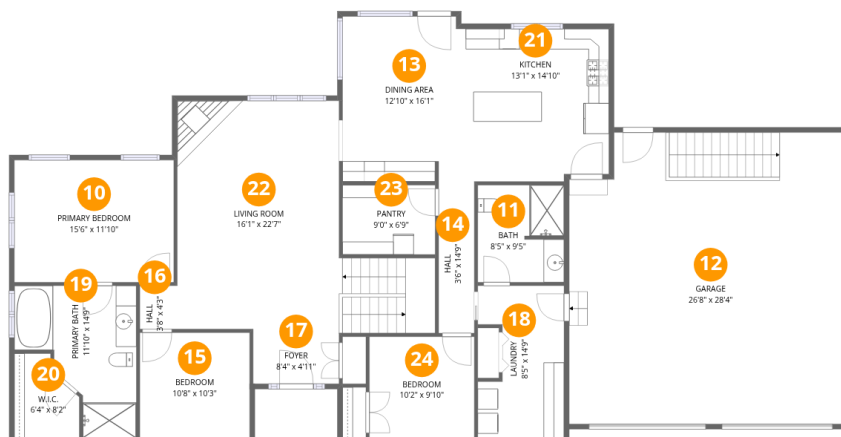

Home data report

w16091 Dewey Road, Northfield, Osseo, Jackson County, Wisconsin, United States, 54758

Room dimensions

Floor 2

Total:1839sqft Excluded: 737sqft

#		Dimensions	sqft	Counted as living area
10	Primary Bedroom	15'6" x 11'10"	184 sq. ft	Yes
11	Bath	8'5" x 9'5"	79 sq. ft	Yes
12	Garage	26'8" x 28'4"	757 sq. ft	No
13	Dining Area	12'10" x 16'1"	206 sq. ft	Yes
14	Hall	3'6" x 14'9"	51 sq. ft	Yes
15	Bedroom	10'8" x 10'3"	109 sq. ft	Yes
16	Hall	3'8" x 4'3"	15 sq. ft	Yes
17	Foyer	8'4" x 4'11"	41 sq. ft	Yes
18	Laundry	8'5" x 14'9"	124 sq. ft	Yes
19	Primary Bath	11'10" x 14'9"	176 sq. ft	Yes
20	W.I.C.	6'4" x 8'2"	52 sq. ft	Yes