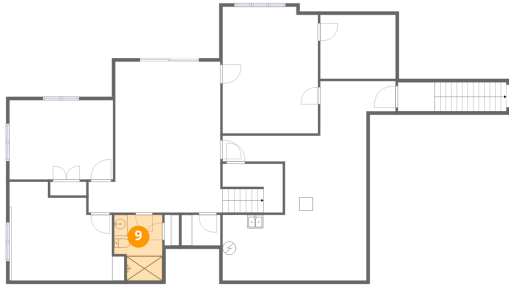

9 Floor 1 - Bath

Dimensions: 7'3" x 9'10"
Area: 71 sq. ft
Counted as living area: Yes

Heated: Yes
Finished: Yes
Enclosed: Yes
Contiguous: Yes
Permitted: Yes
Wet space: Yes
Addition: No
Conversion: No