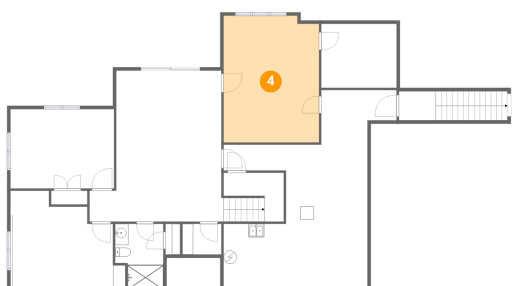

4 Floor 1 - Room

Dimensions: 14'4" x 18'11"
Area: 271 sq. ft
Counted as living area: Yes

Heated: Yes
Finished: Yes
Enclosed: Yes
Contiguous: Yes
Permitted: Yes
Wet space: No
Addition: No
Conversion: No