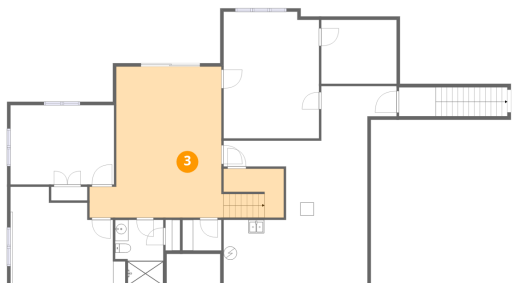

w16091 Dewey Road, Northfield, Osseo, Jackson County,
Wisconsin, United States, 54758

3 Floor 1 - Recreation Room

Dimensions: 20'1" x 22'7"
Area: 454 sq. ft
Counted as living area: Yes

Heated: Yes
Finished: Yes
Enclosed: Yes
Contiguous: Yes
Permitted: Yes
Wet space: No
Addition: No
Conversion: No