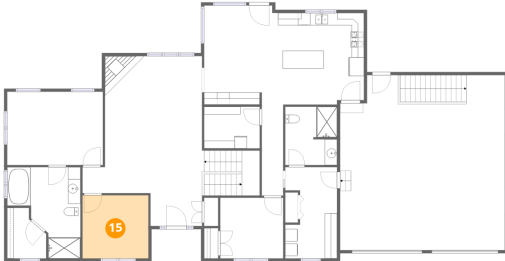

w16091 Dewey Road, Northfield, Osseo, Jackson County,
Wisconsin, United States, 54758

15 Floor 2 - Bedroom

Dimensions: 10'8" x 10'3"
Area: 109 sq. ft
Counted as living area: Yes

Heated: Yes
Finished: Yes
Enclosed: Yes
Contiguous: Yes
Permitted: Yes
Wet space: No
Addition: No
Conversion: No