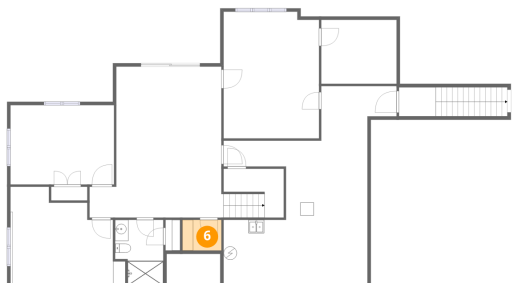

w16091 Dewey Road, Northfield, Osseo, Jackson County,
Wisconsin, United States, 54758

6 Floor 1 - Room

Dimensions: 5'10" x 4'7"
Area: 27 sq. ft
Counted as living area: Yes

Heated: Yes
Finished: Yes
Enclosed: Yes
Contiguous: Yes
Permitted: Yes
Wet space: No
Addition: No
Conversion: No