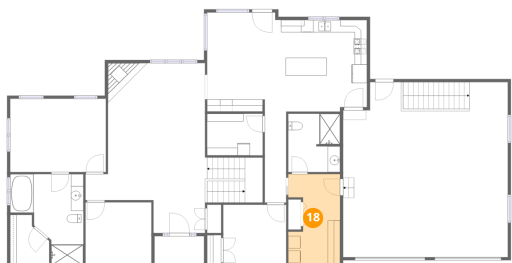

w16091 Dewey Road, Northfield, Osseo, Jackson County,
Wisconsin, United States, 54758

18 Floor 2 - Laundry

Dimensions: 8'5" x 14'9"
Area: 124 sq. ft
Counted as living area: Yes

Heated: Yes
Finished: Yes
Enclosed: Yes
Contiguous: Yes
Permitted: Yes
Wet space: No
Addition: No
Conversion: No