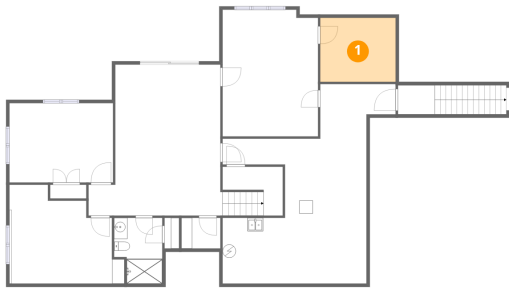

w16091 Dewey Road, Northfield, Osseo, Jackson County,
Wisconsin, United States, 54758

1 Floor 1 - Storage

Dimensions: 11'3" x 9'7"
Area: 108 sq. ft
Counted as living area: No

Heated: No
Finished: No
Enclosed: No
Contiguous: Yes
Permitted: Yes
Wet space: No
Addition: No
Conversion: No