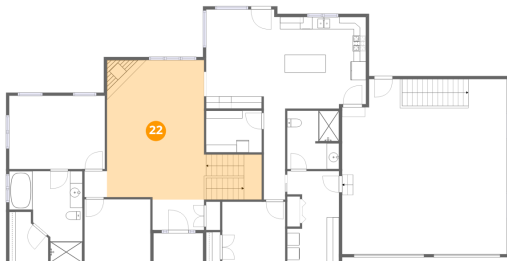

22 Floor 2 - Living Room

Dimensions: 16'1" x 22'7"
Area: 363 sq. ft
Counted as living area: Yes

Heated: Yes
Finished: Yes
Enclosed: Yes
Contiguous: Yes
Permitted: Yes
Wet space: No
Addition: No
Conversion: No