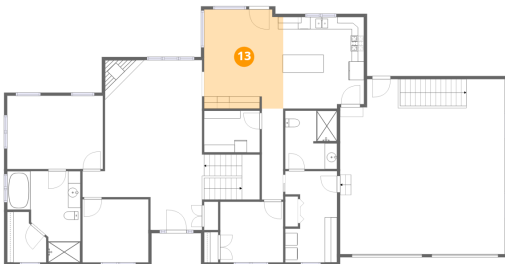

## 13 Floor 2 - Dining Area

Dimensions: 12'10" x 16'1"  
Area: 206 sq. ft  
Counted as living area: Yes

Heated: Yes  
Finished: Yes  
Enclosed: Yes  
Contiguous: Yes  
Permitted: Yes  
Wet space: No  
Addition: No  
Conversion: No