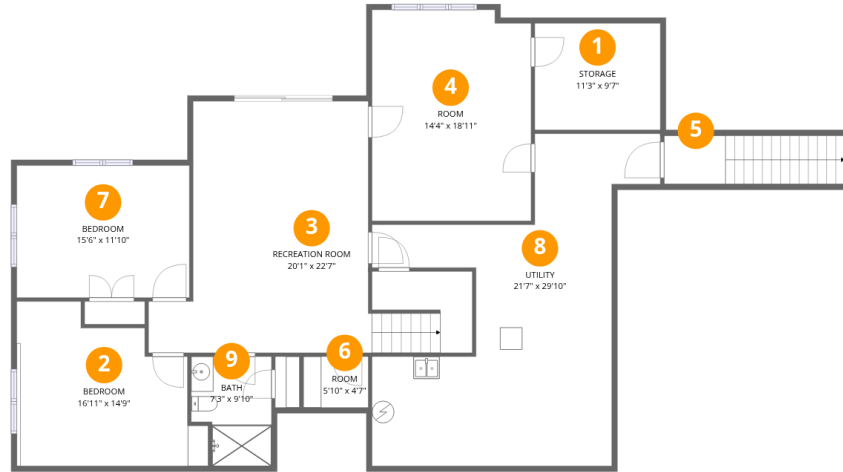

Home data report

w16091 Dewey Road, Northfield, Osseo, Jackson County,
Wisconsin, United States, 54758

Room dimensions

Floor 1 Below grade

Total:1260sqft

Excluded: 581sqft

#		Dimensions	sqft	Counted as living area
1	Storage	11'3" x 9'7"	108 sq. ft	No
2	Bedroom	16'11" x 14'9"	250 sq. ft	Yes
3	Recreation Room	20'1" x 22'7"	454 sq. ft	Yes
4	Room	14'4" x 18'11"	271 sq. ft	Yes
5	Outdoor	16'3" x 4'4"	71 sq. ft	No
6	Room	5'10" x 4'7"	27 sq. ft	Yes
7	Bedroom	15'6" x 11'10"	184 sq. ft	Yes
8	Utility	21'7" x 29'10"	643 sq. ft	No
9	Bath	7'3" x 9'10"	71 sq. ft	Yes