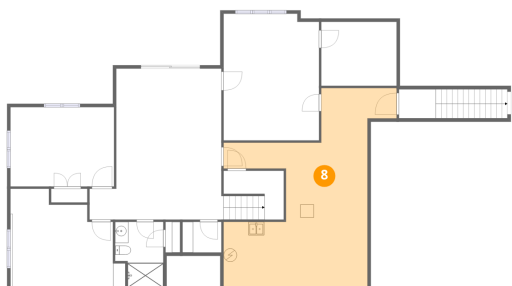

8 Floor 1 - Utility

Dimensions: 21'7" x 29'10"
Area: 643 sq. ft
Counted as living area: No

Heated: Yes
Finished: No
Enclosed: Yes
Contiguous: Yes
Permitted: Yes
Wet space: No
Addition: No
Conversion: No