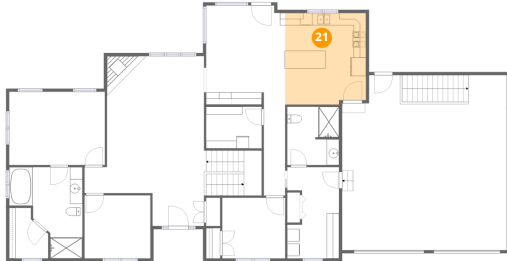

21 Floor 2 - Kitchen

Dimensions: 13'1" x 14'10"
Area: 194 sq. ft
Counted as living area: Yes

Heated: Yes
Finished: Yes
Enclosed: Yes
Contiguous: Yes
Permitted: Yes
Wet space: No
Addition: No
Conversion: No