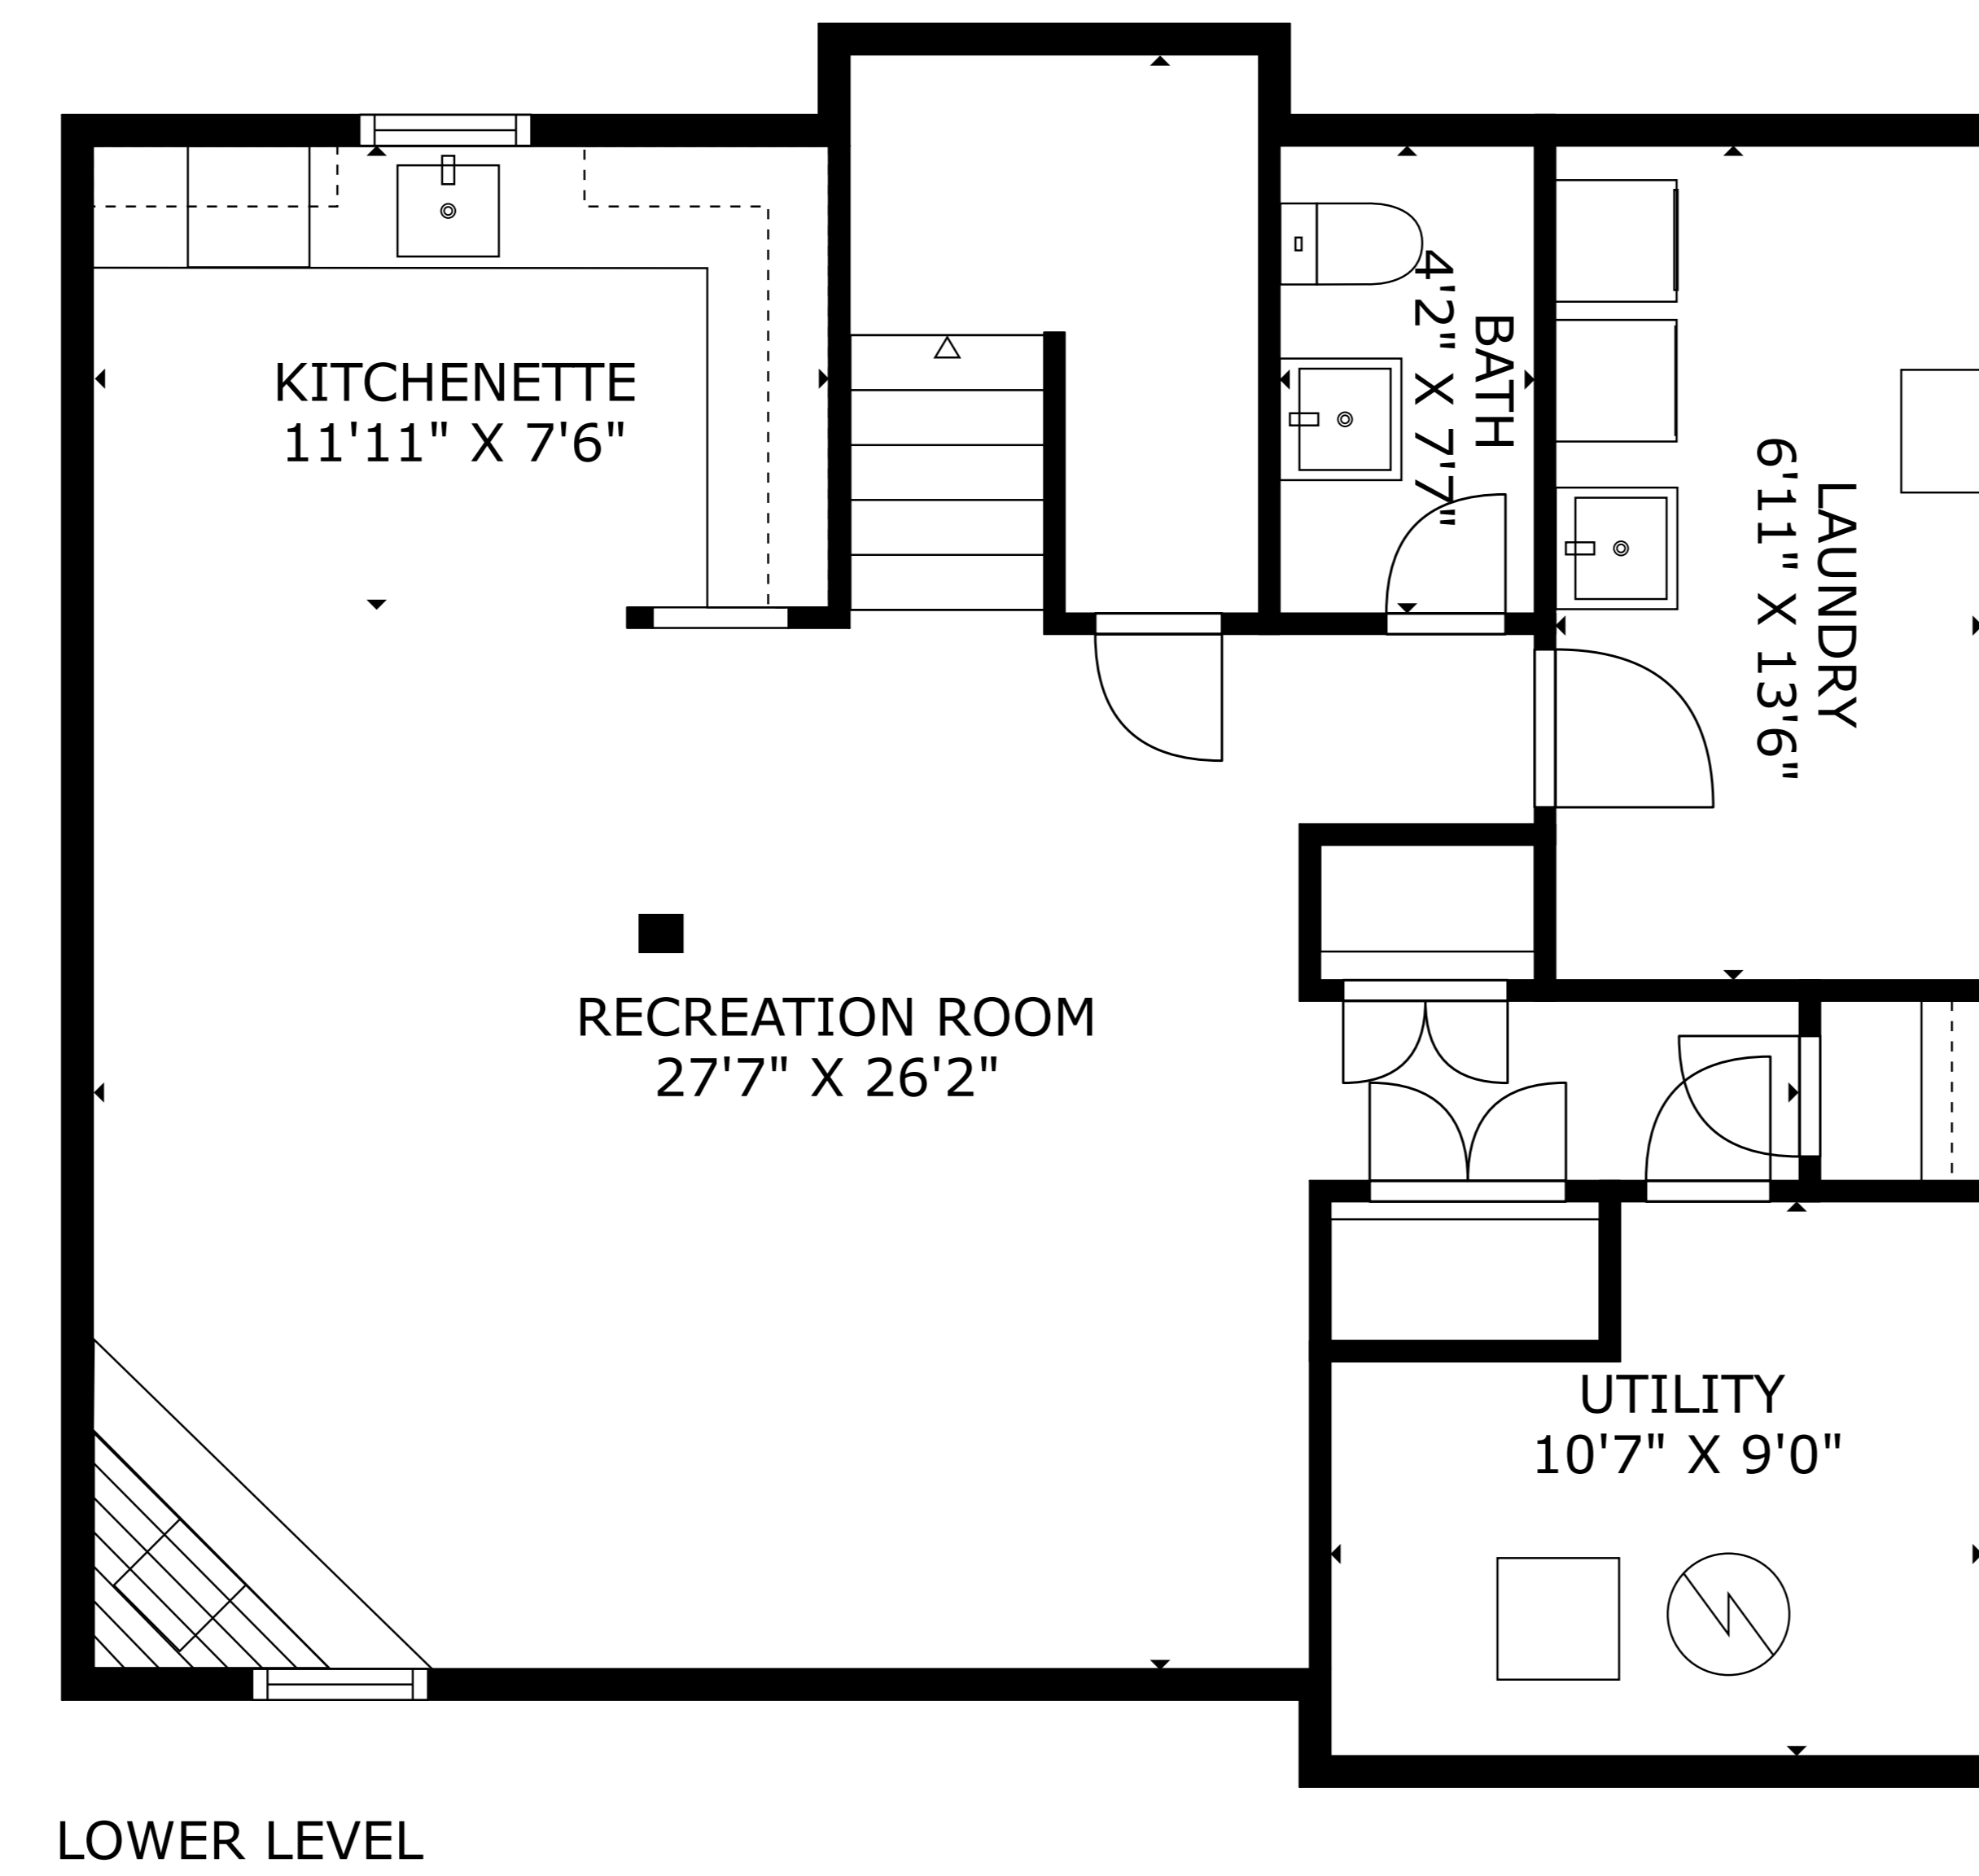

107 MAIN ST, GLEN ROCK NJ

TOTAL: 2774 sq. ft

LOWER LEVEL: 696 sq. ft, FIRST LEVEL: 1084 sq. ft, SECOND LEVEL: 994 sq. ft
 EXCLUDED AREAS: UTILITY: 83 sq. ft, PORCH: 36 sq. ft, PATIO: 502 sq. ft,
 COVERED PORCH: 143 sq. ft, BAY WINDOW: 3 sq. ft, FIREPLACE: 11 sq. ft,
 BALCONY: 88 sq. ft, WALLS: 214 sq. ft