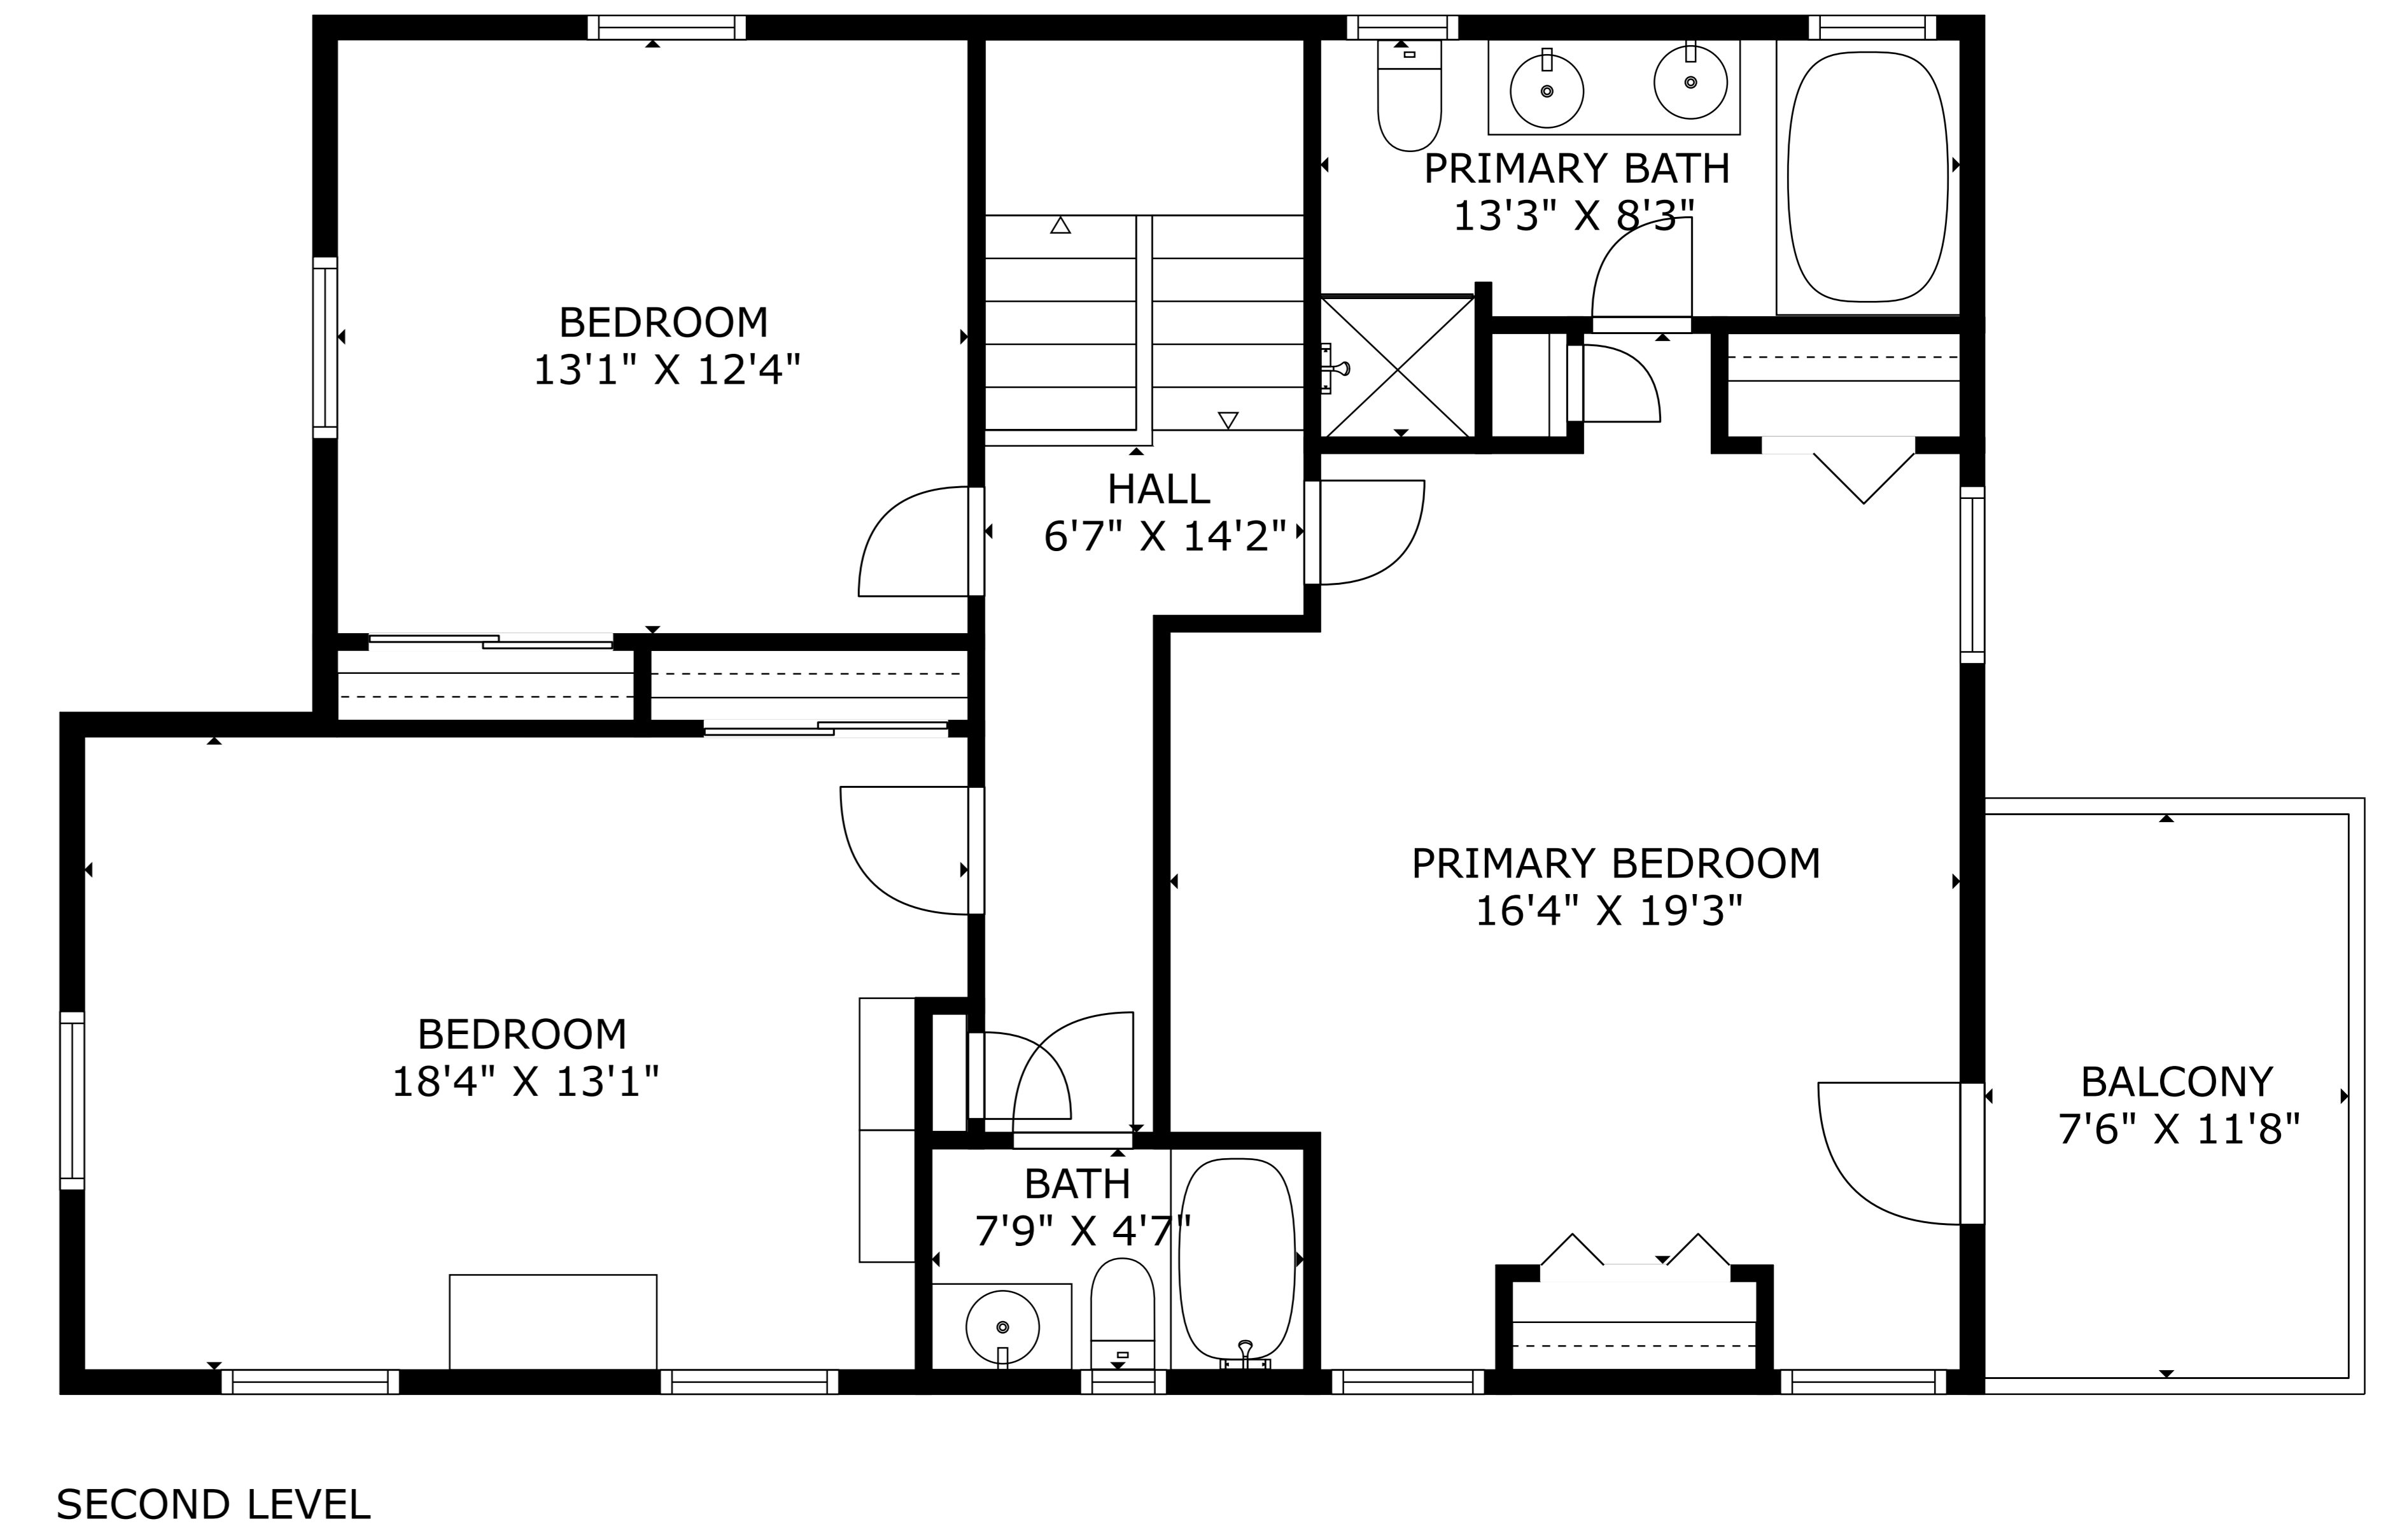

107 MAIN ST, GLEN ROCK NJ

TOTAL: 2774 sq. ft

LOWER LEVEL: 696 sq. ft, FIRST LEVEL: 1084 sq. ft, SECOND LEVEL: 994 sq. ft
 EXCLUDED AREAS: UTILITY: 83 sq. ft, PORCH: 36 sq. ft, PATIO: 502 sq. ft,
 COVERED PORCH: 143 sq. ft, BAY WINDOW: 3 sq. ft, FIREPLACE: 11 sq. ft,
 BALCONY: 88 sq. ft, WALLS: 214 sq. ft