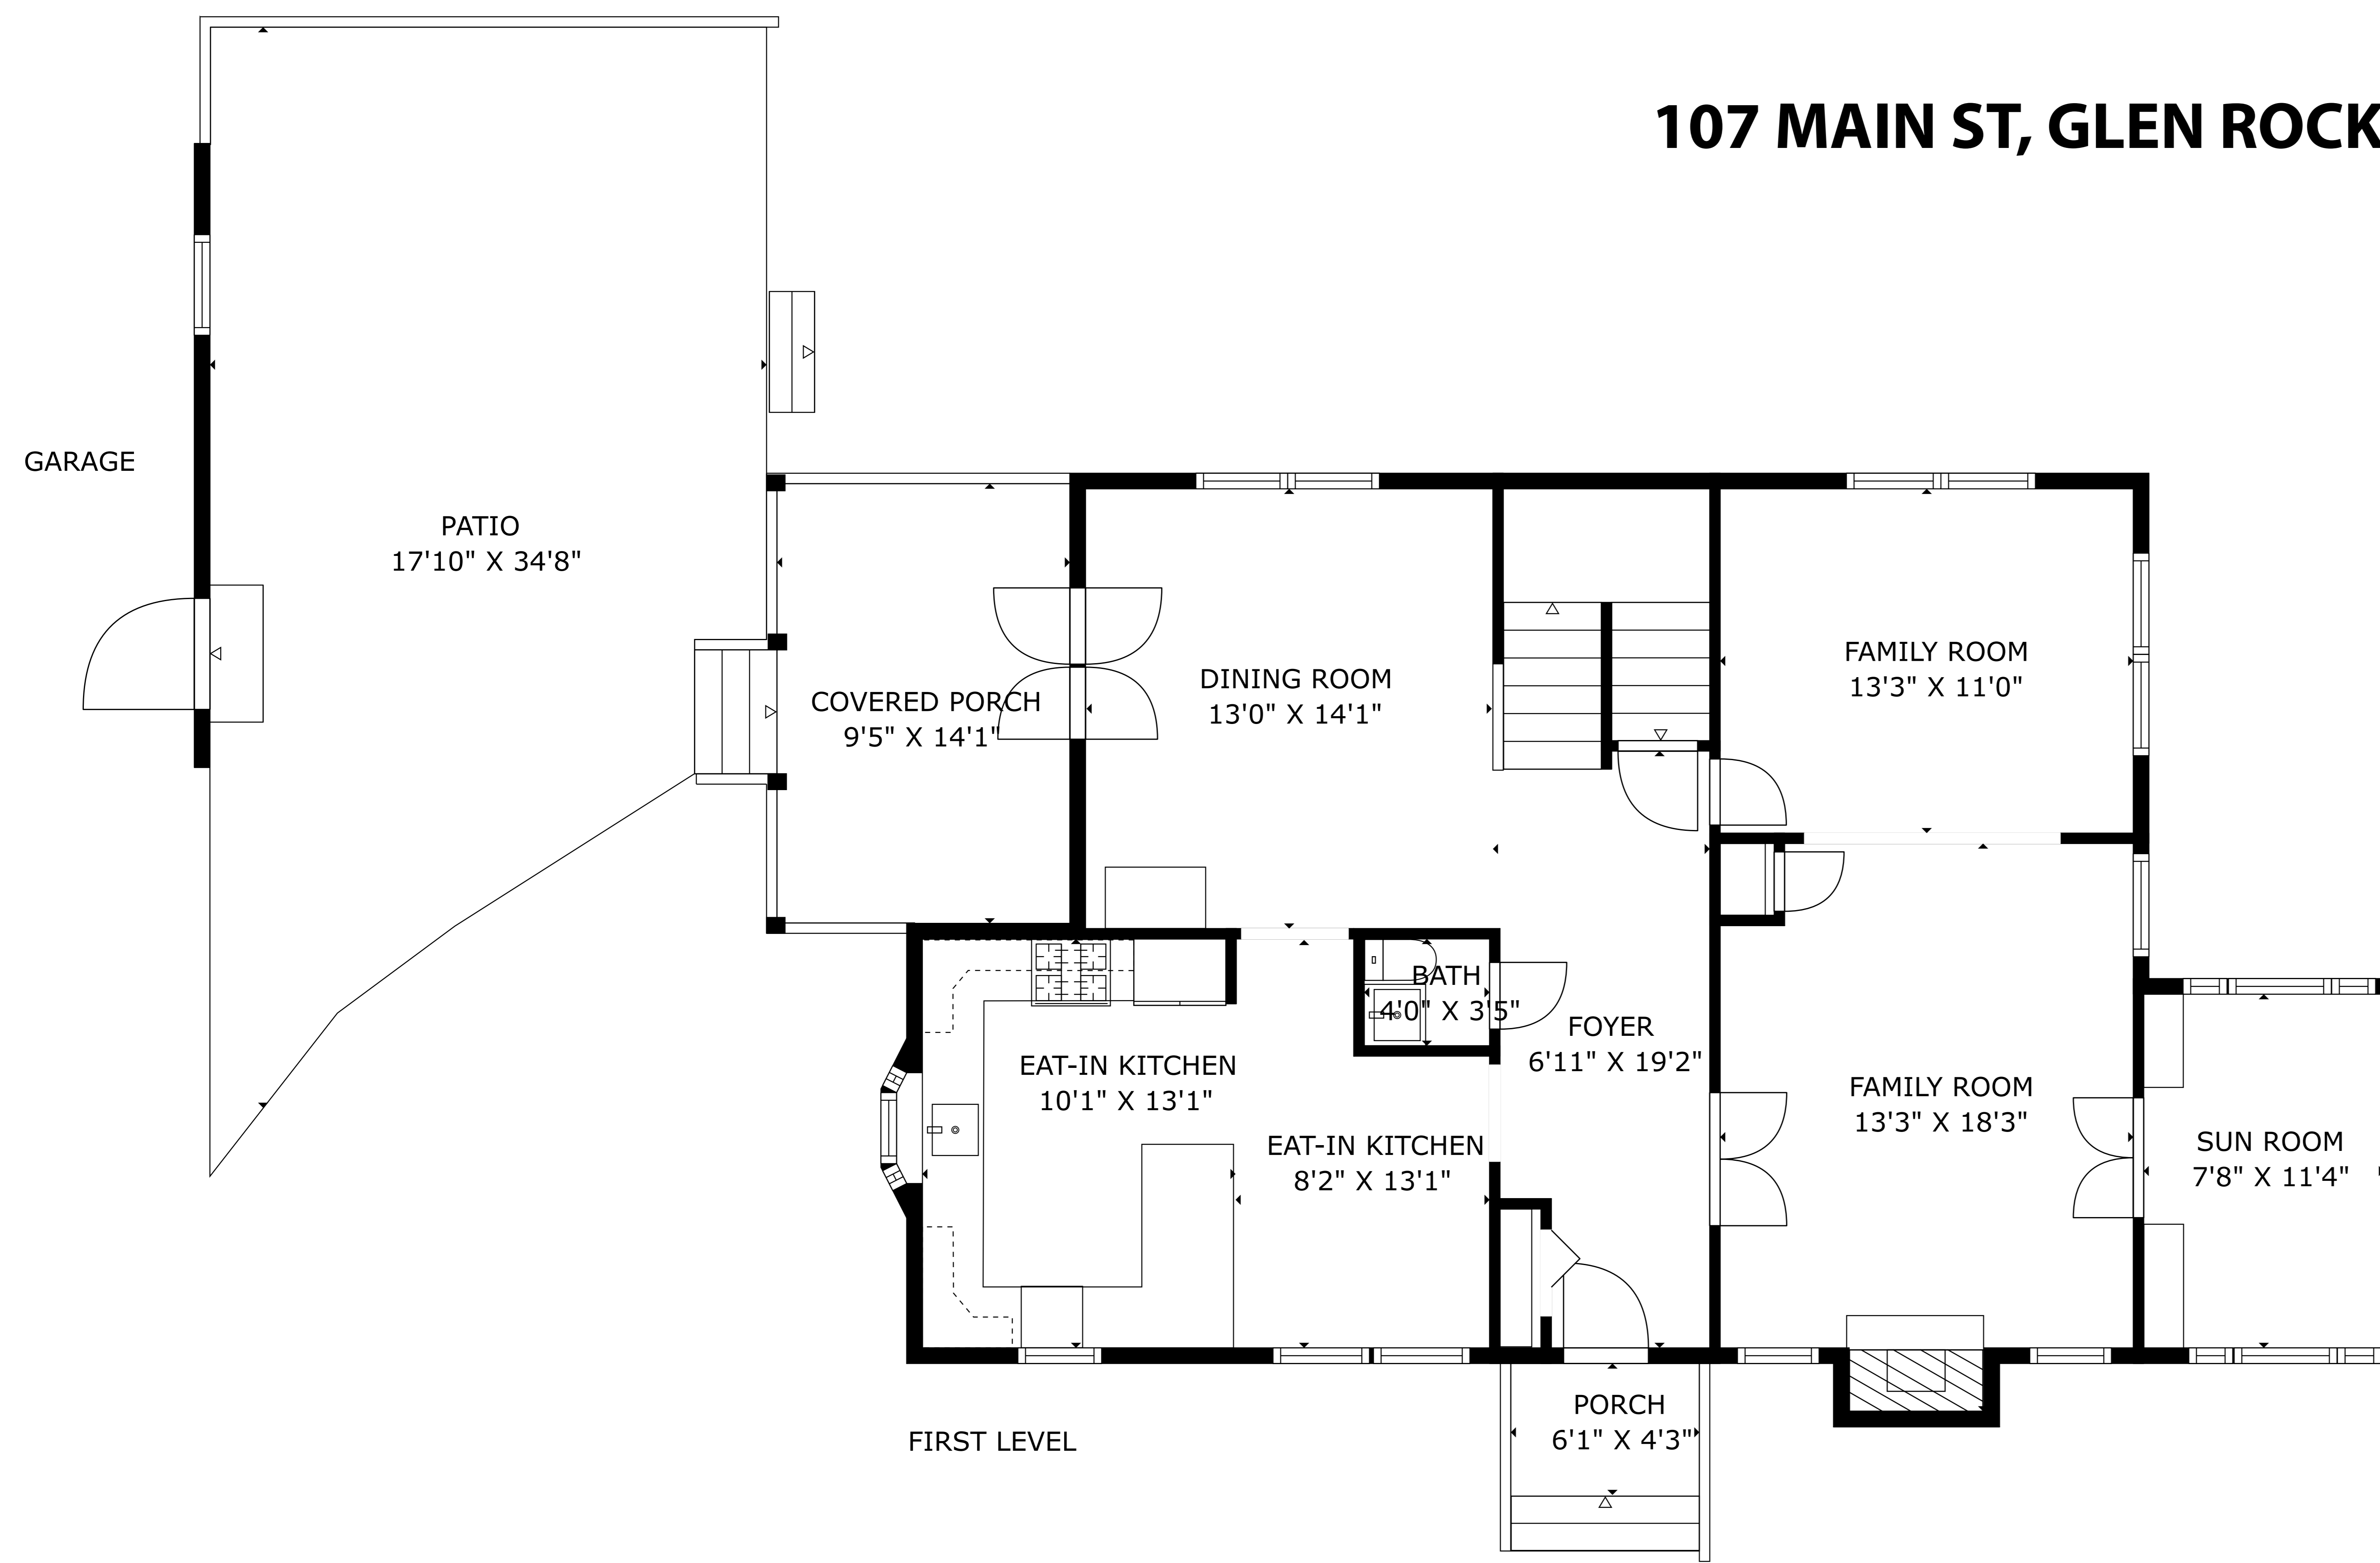

107 MAIN ST, GLEN ROCK NJ

TOTAL: 2774 sq. ft

LOWER LEVEL: 696 sq. ft, FIRST LEVEL: 1084 sq. ft, SECOND LEVEL: 994 sq. ft
 EXCLUDED AREAS: UTILITY: 83 sq. ft, PORCH: 36 sq. ft, PATIO: 502 sq. ft,
 COVERED PORCH: 143 sq. ft, BAY WINDOW: 3 sq. ft, FIREPLACE: 11 sq. ft,
 BALCONY: 88 sq. ft, WALLS: 214 sq. ft