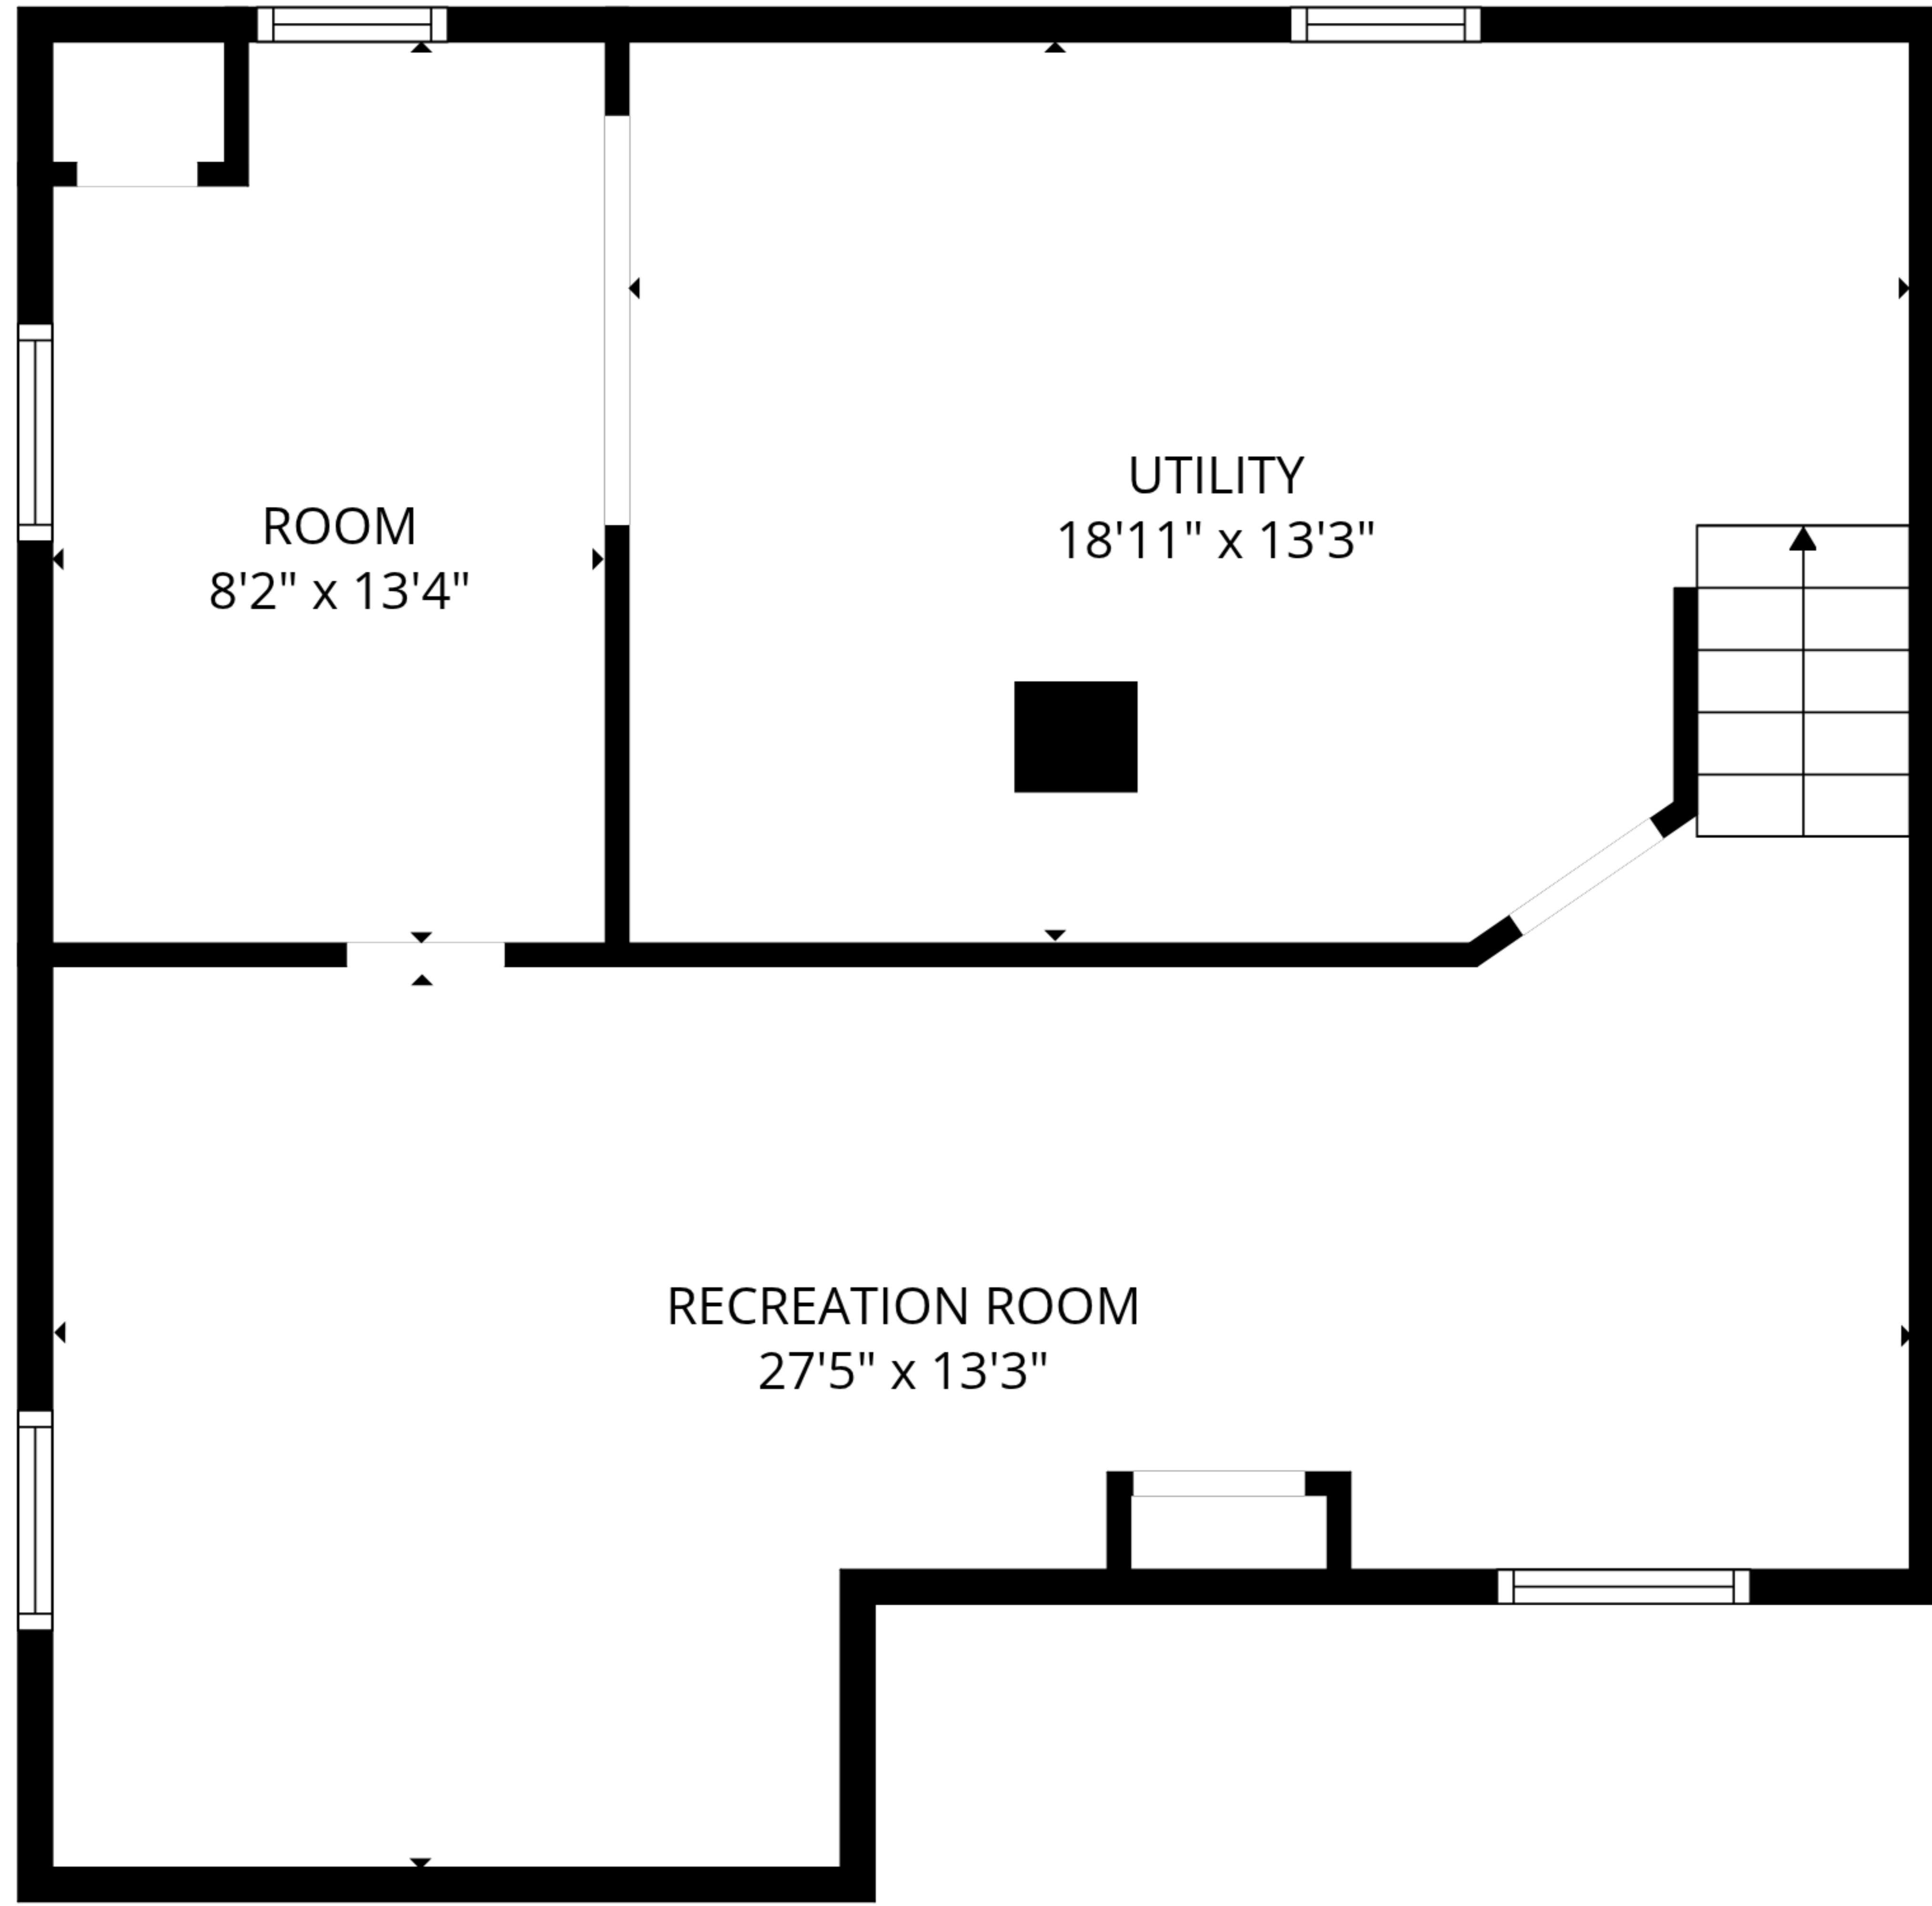

TOTAL: 1129 sq. ft

Basement: 439 sq. ft, 1st floor: 690 sq. ft

EXCLUDED AREAS: UTILITY: 230 sq. ft, GARAGE: 185 sq. ft, SCREENED PORCH: 142 sq. ft,
WALLS: 150 sq. ft

SIZES AND DIMENSIONS ARE APPROXIMATE, ACTUAL MAY VARY.

Basement

1st floor

TOTAL: 1129 sq. ft

Basement: 439 sq. ft, 1st floor: 690 sq. ft

EXCLUDED AREAS: UTILITY: 230 sq. ft, GARAGE: 185 sq. ft, SCREENED PORCH: 142 sq. ft, WALLS: 150 sq. ft

SIZES AND DIMENSIONS ARE APPROXIMATE, ACTUAL MAY VARY.