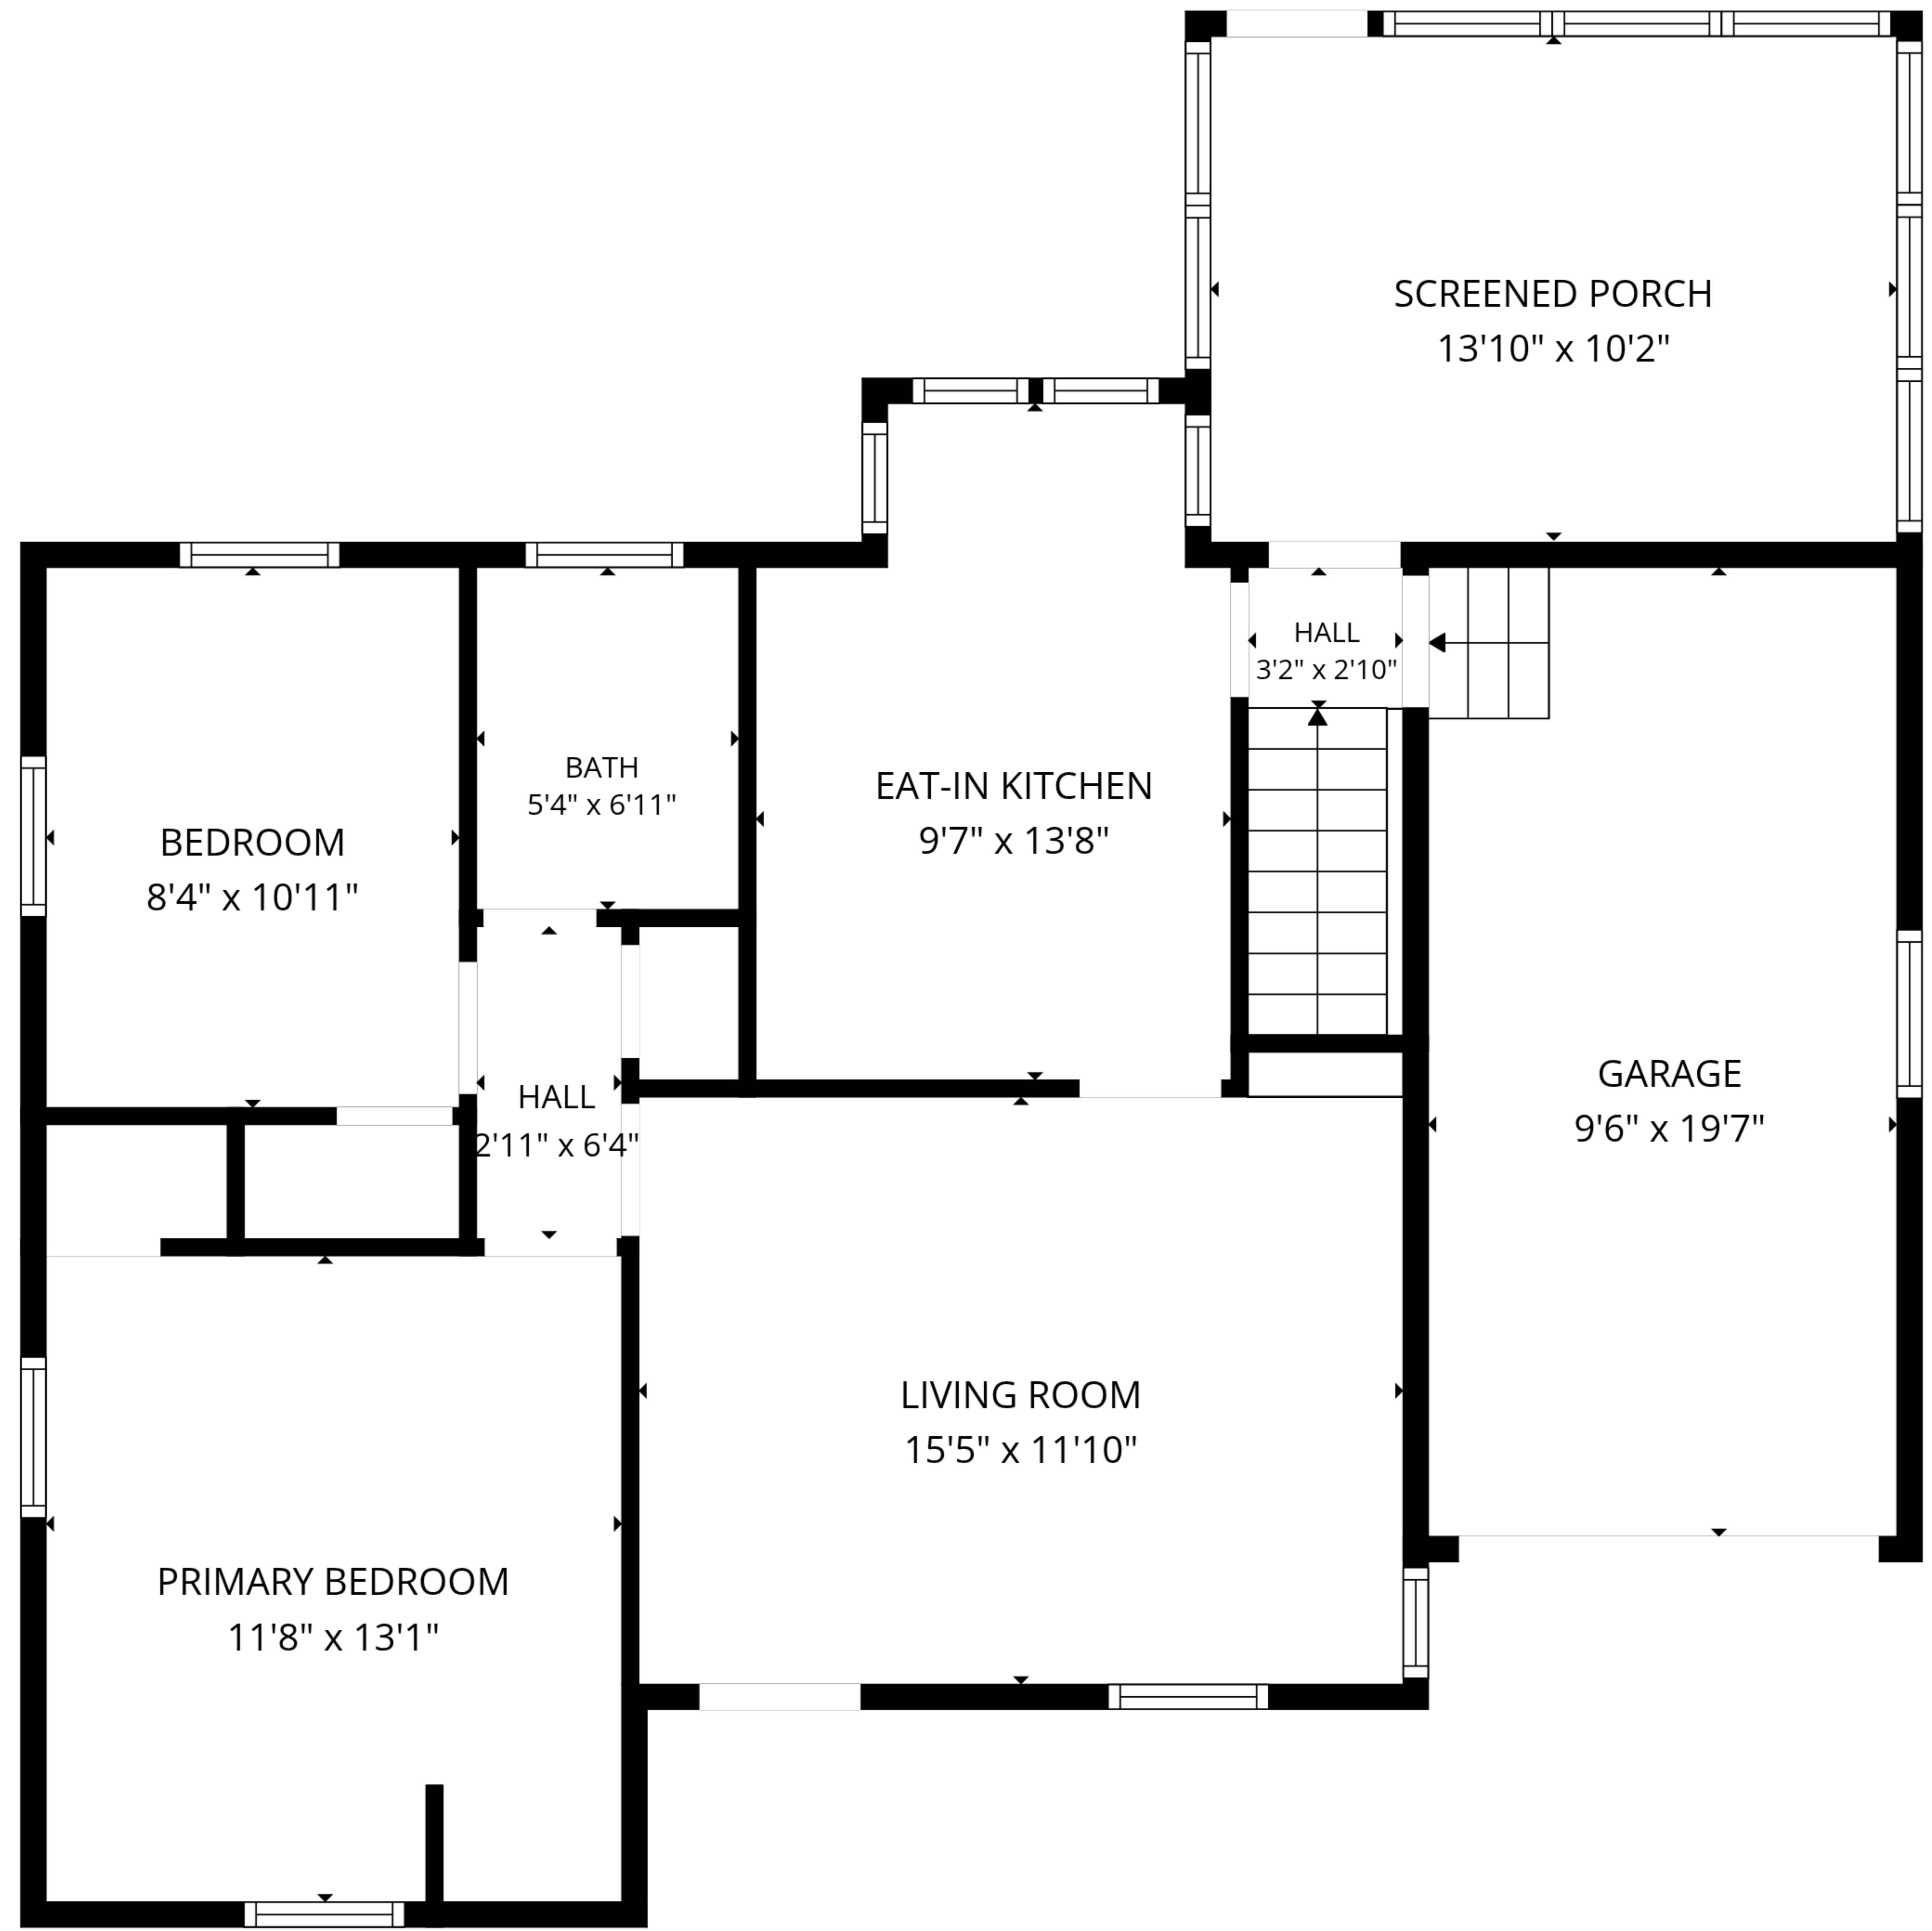

TOTAL: 1129 sq. ft

Basement: 439 sq. ft, 1st floor: 690 sq. ft

EXCLUDED AREAS: UTILITY: 230 sq. ft, GARAGE: 185 sq. ft, SCREENED PORCH: 142 sq. ft,
WALLS: 150 sq. ft

SIZES AND DIMENSIONS ARE APPROXIMATE, ACTUAL MAY VARY.

Basement

1st floor

TOTAL: 1129 sq. ft

Basement: 439 sq. ft, 1st floor: 690 sq. ft

EXCLUDED AREAS: UTILITY: 230 sq. ft, GARAGE: 185 sq. ft, SCREENED PORCH: 142 sq. ft, WALLS: 150 sq. ft

SIZES AND DIMENSIONS ARE APPROXIMATE, ACTUAL MAY VARY.