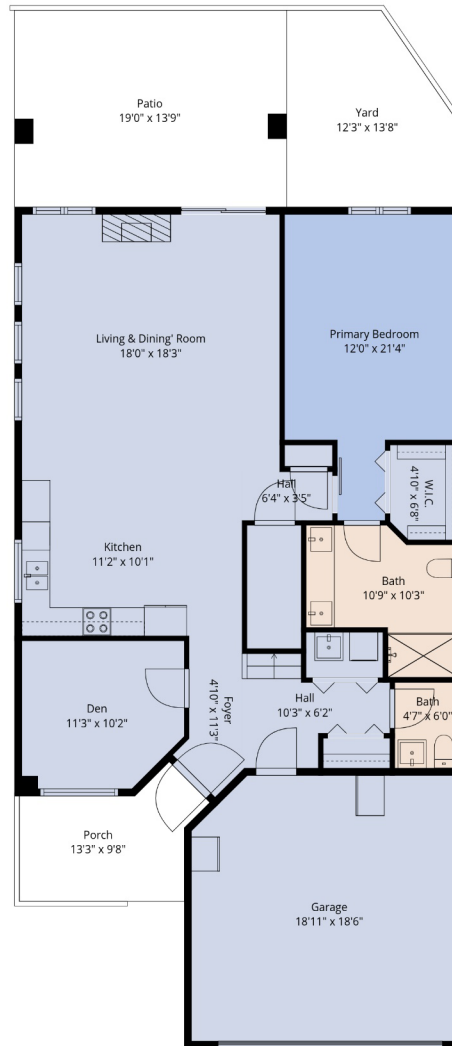

Estimated Areas:

Main Floor: 1296 sq. ft
Above Main: 728 sq. ft
Total: 2024 Sq. Ft

Estimated Areas:

Main Floor: 1296 sq. ft
Above Main: 728 sq. ft
Total: 2024 Sq. Ft

Estimated Areas:

Main Floor: 1296 sq. ft
Above Main: 728 sq. ft
Total: 2024 Sq. Ft