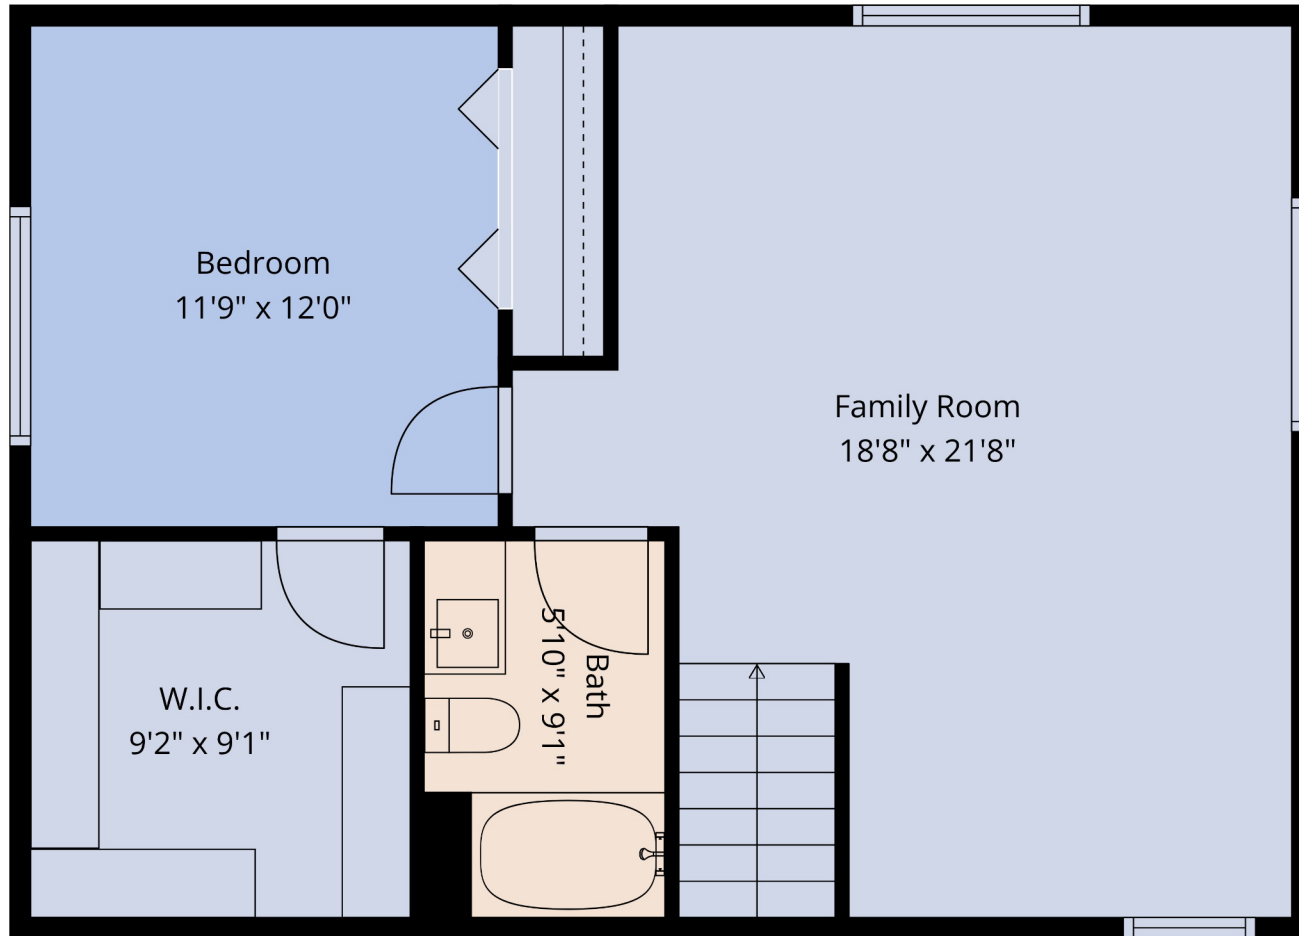

Estimated Areas:

Main Floor: 1296 sq. ft
Above Main: 728 sq. ft
Total: 2024 Sq. Ft

Estimated Areas:

Main Floor: 1296 sq. ft
Above Main: 728 sq. ft
Total: 2024 Sq. Ft

Estimated Areas:

Main Floor: 1296 sq. ft
Above Main: 728 sq. ft
Total: 2024 Sq. Ft