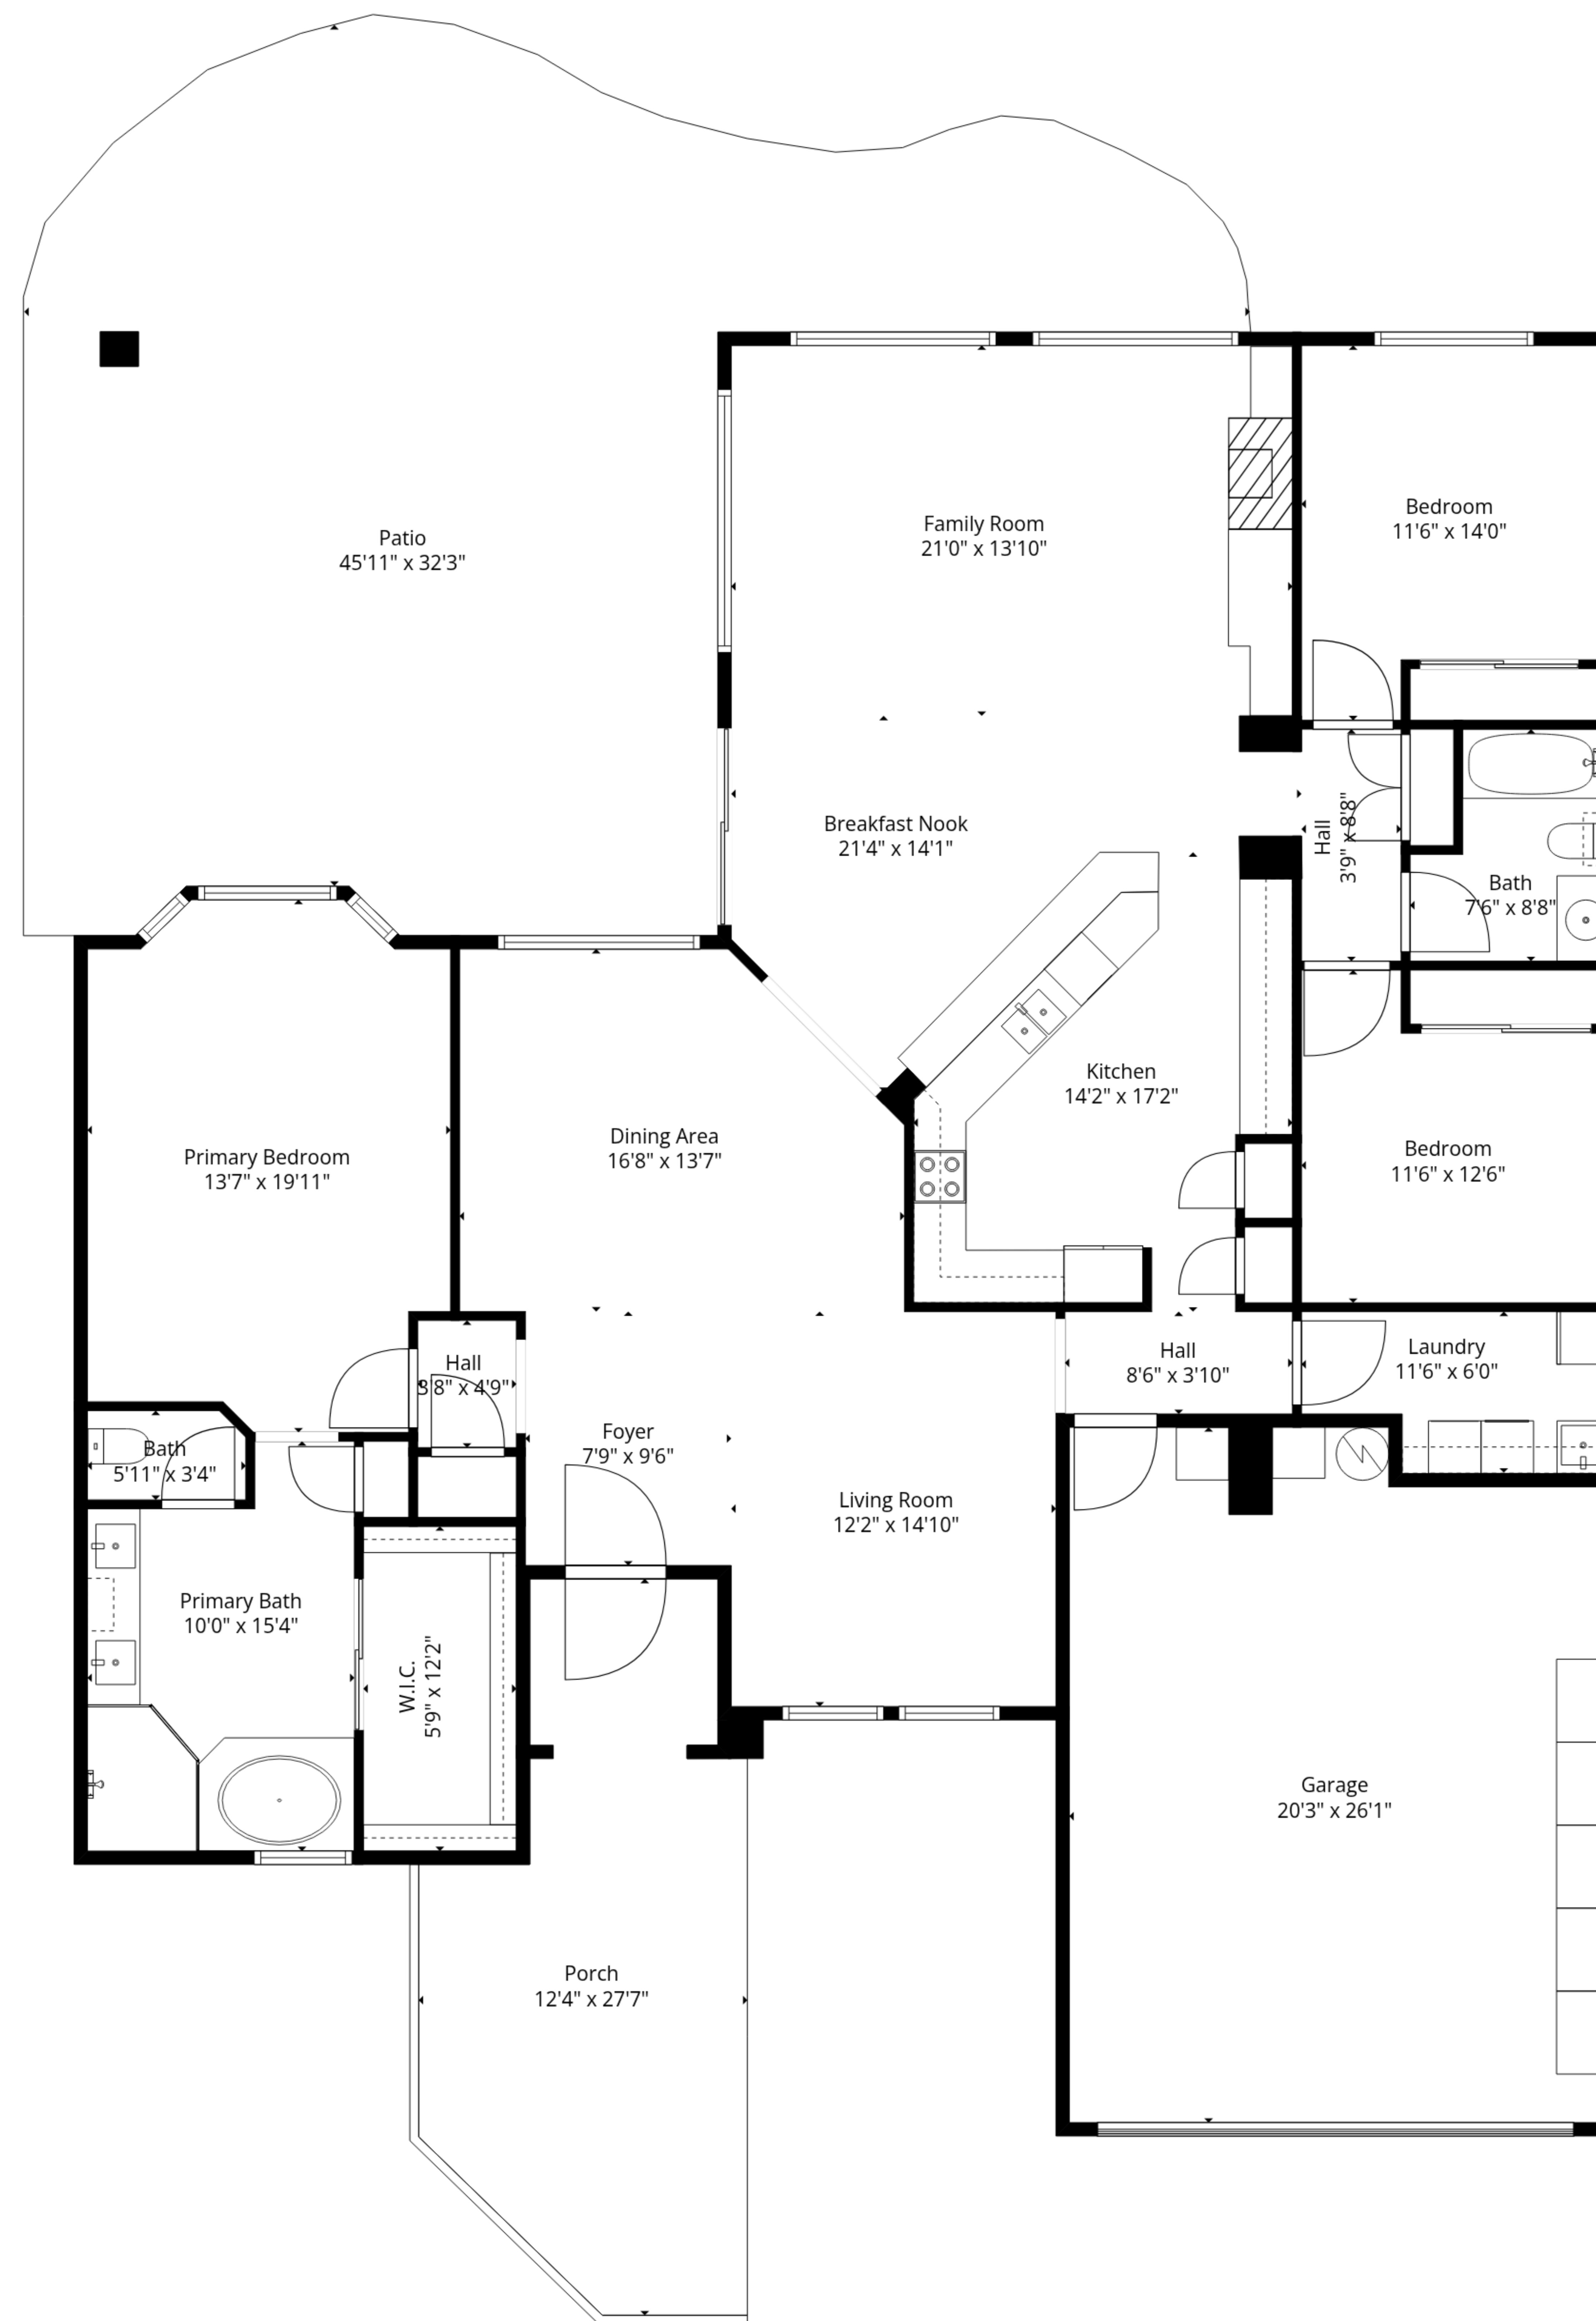

TOTAL: 2210 sq. ft
 1st floor: 2210 sq. ft
 EXCLUDED AREAS: PATIO: 952 sq. ft, PORCH: 264 sq. ft, GARAGE: 508 sq. ft,
 WALLS: 155 sq. ft

TOTAL: 2210 sq. ft
 1st floor: 2210 sq. ft
 EXCLUDED AREAS: PATIO: 952 sq. ft, PORCH: 264 sq. ft, GARAGE: 508 sq. ft,
 WALLS: 155 sq. ft