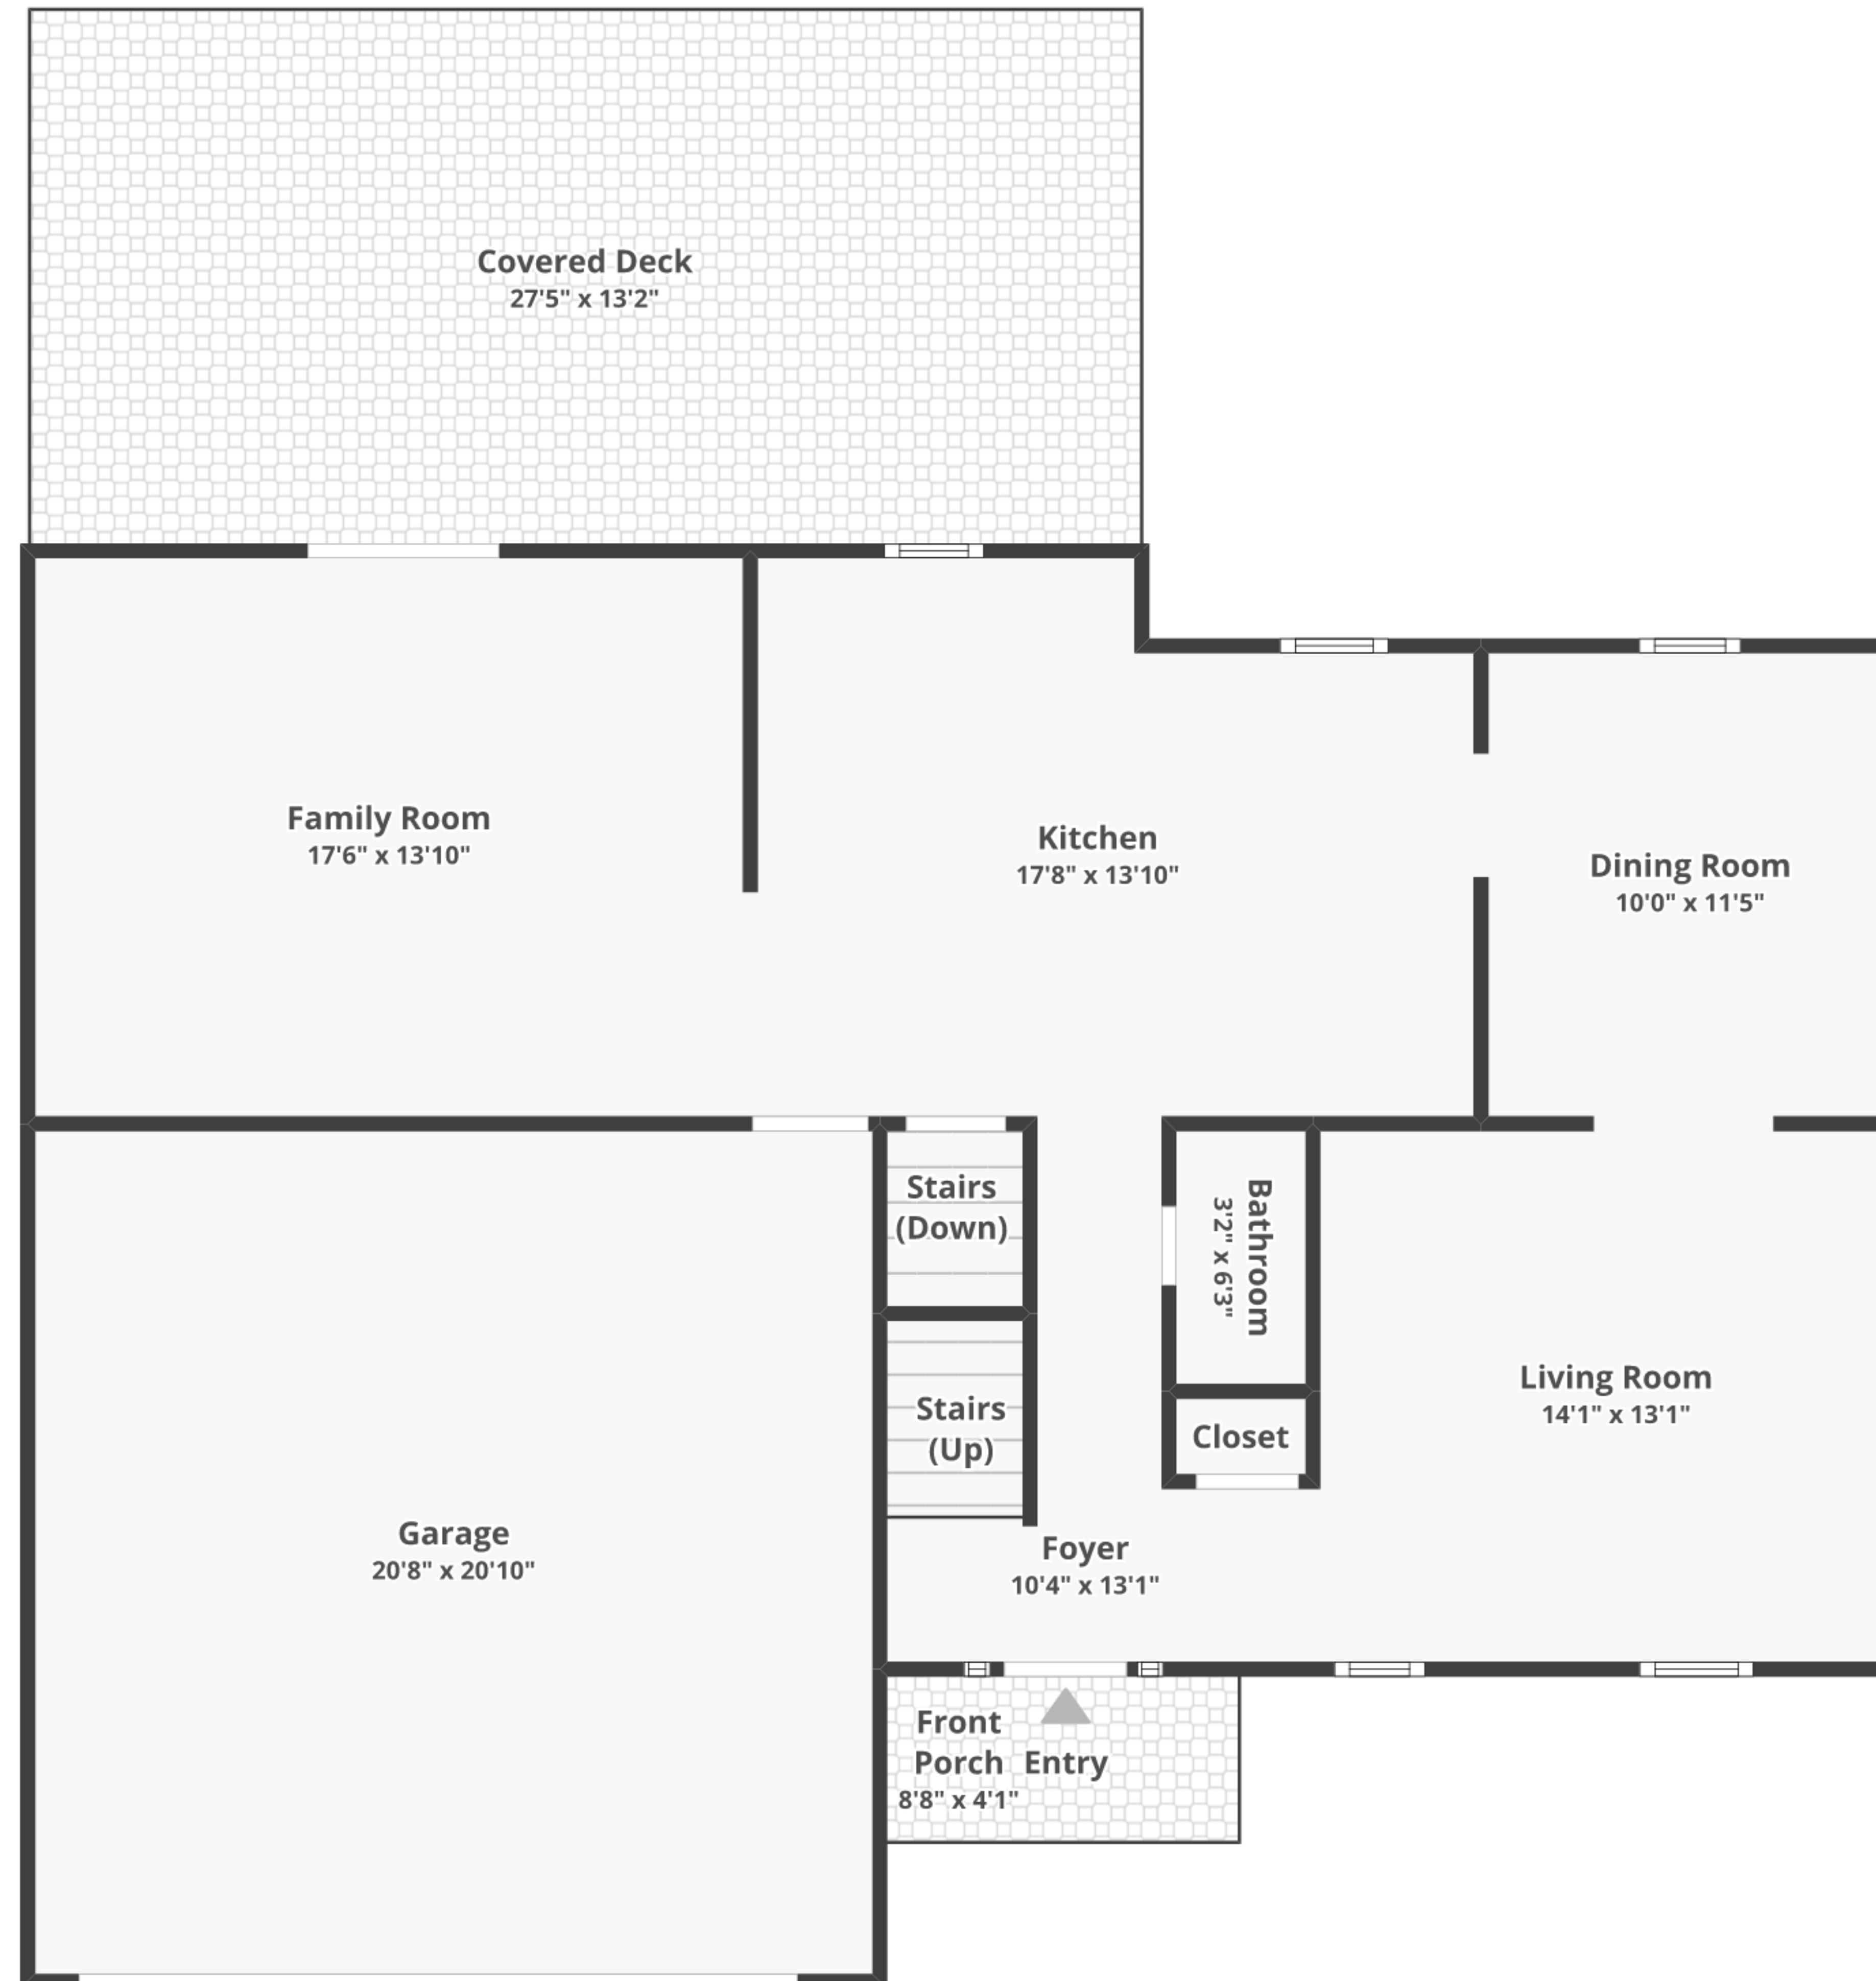

# 305 Village Spring Ln, Reinholds, PA 17569

Total finished area: ~2,515.04 sq. ft.

Total unfinished area: ~194.41 sq. ft.

## Floor 1

Finished area: ~896.56 sq. ft.

Unfinished area: ~0 sq. ft.