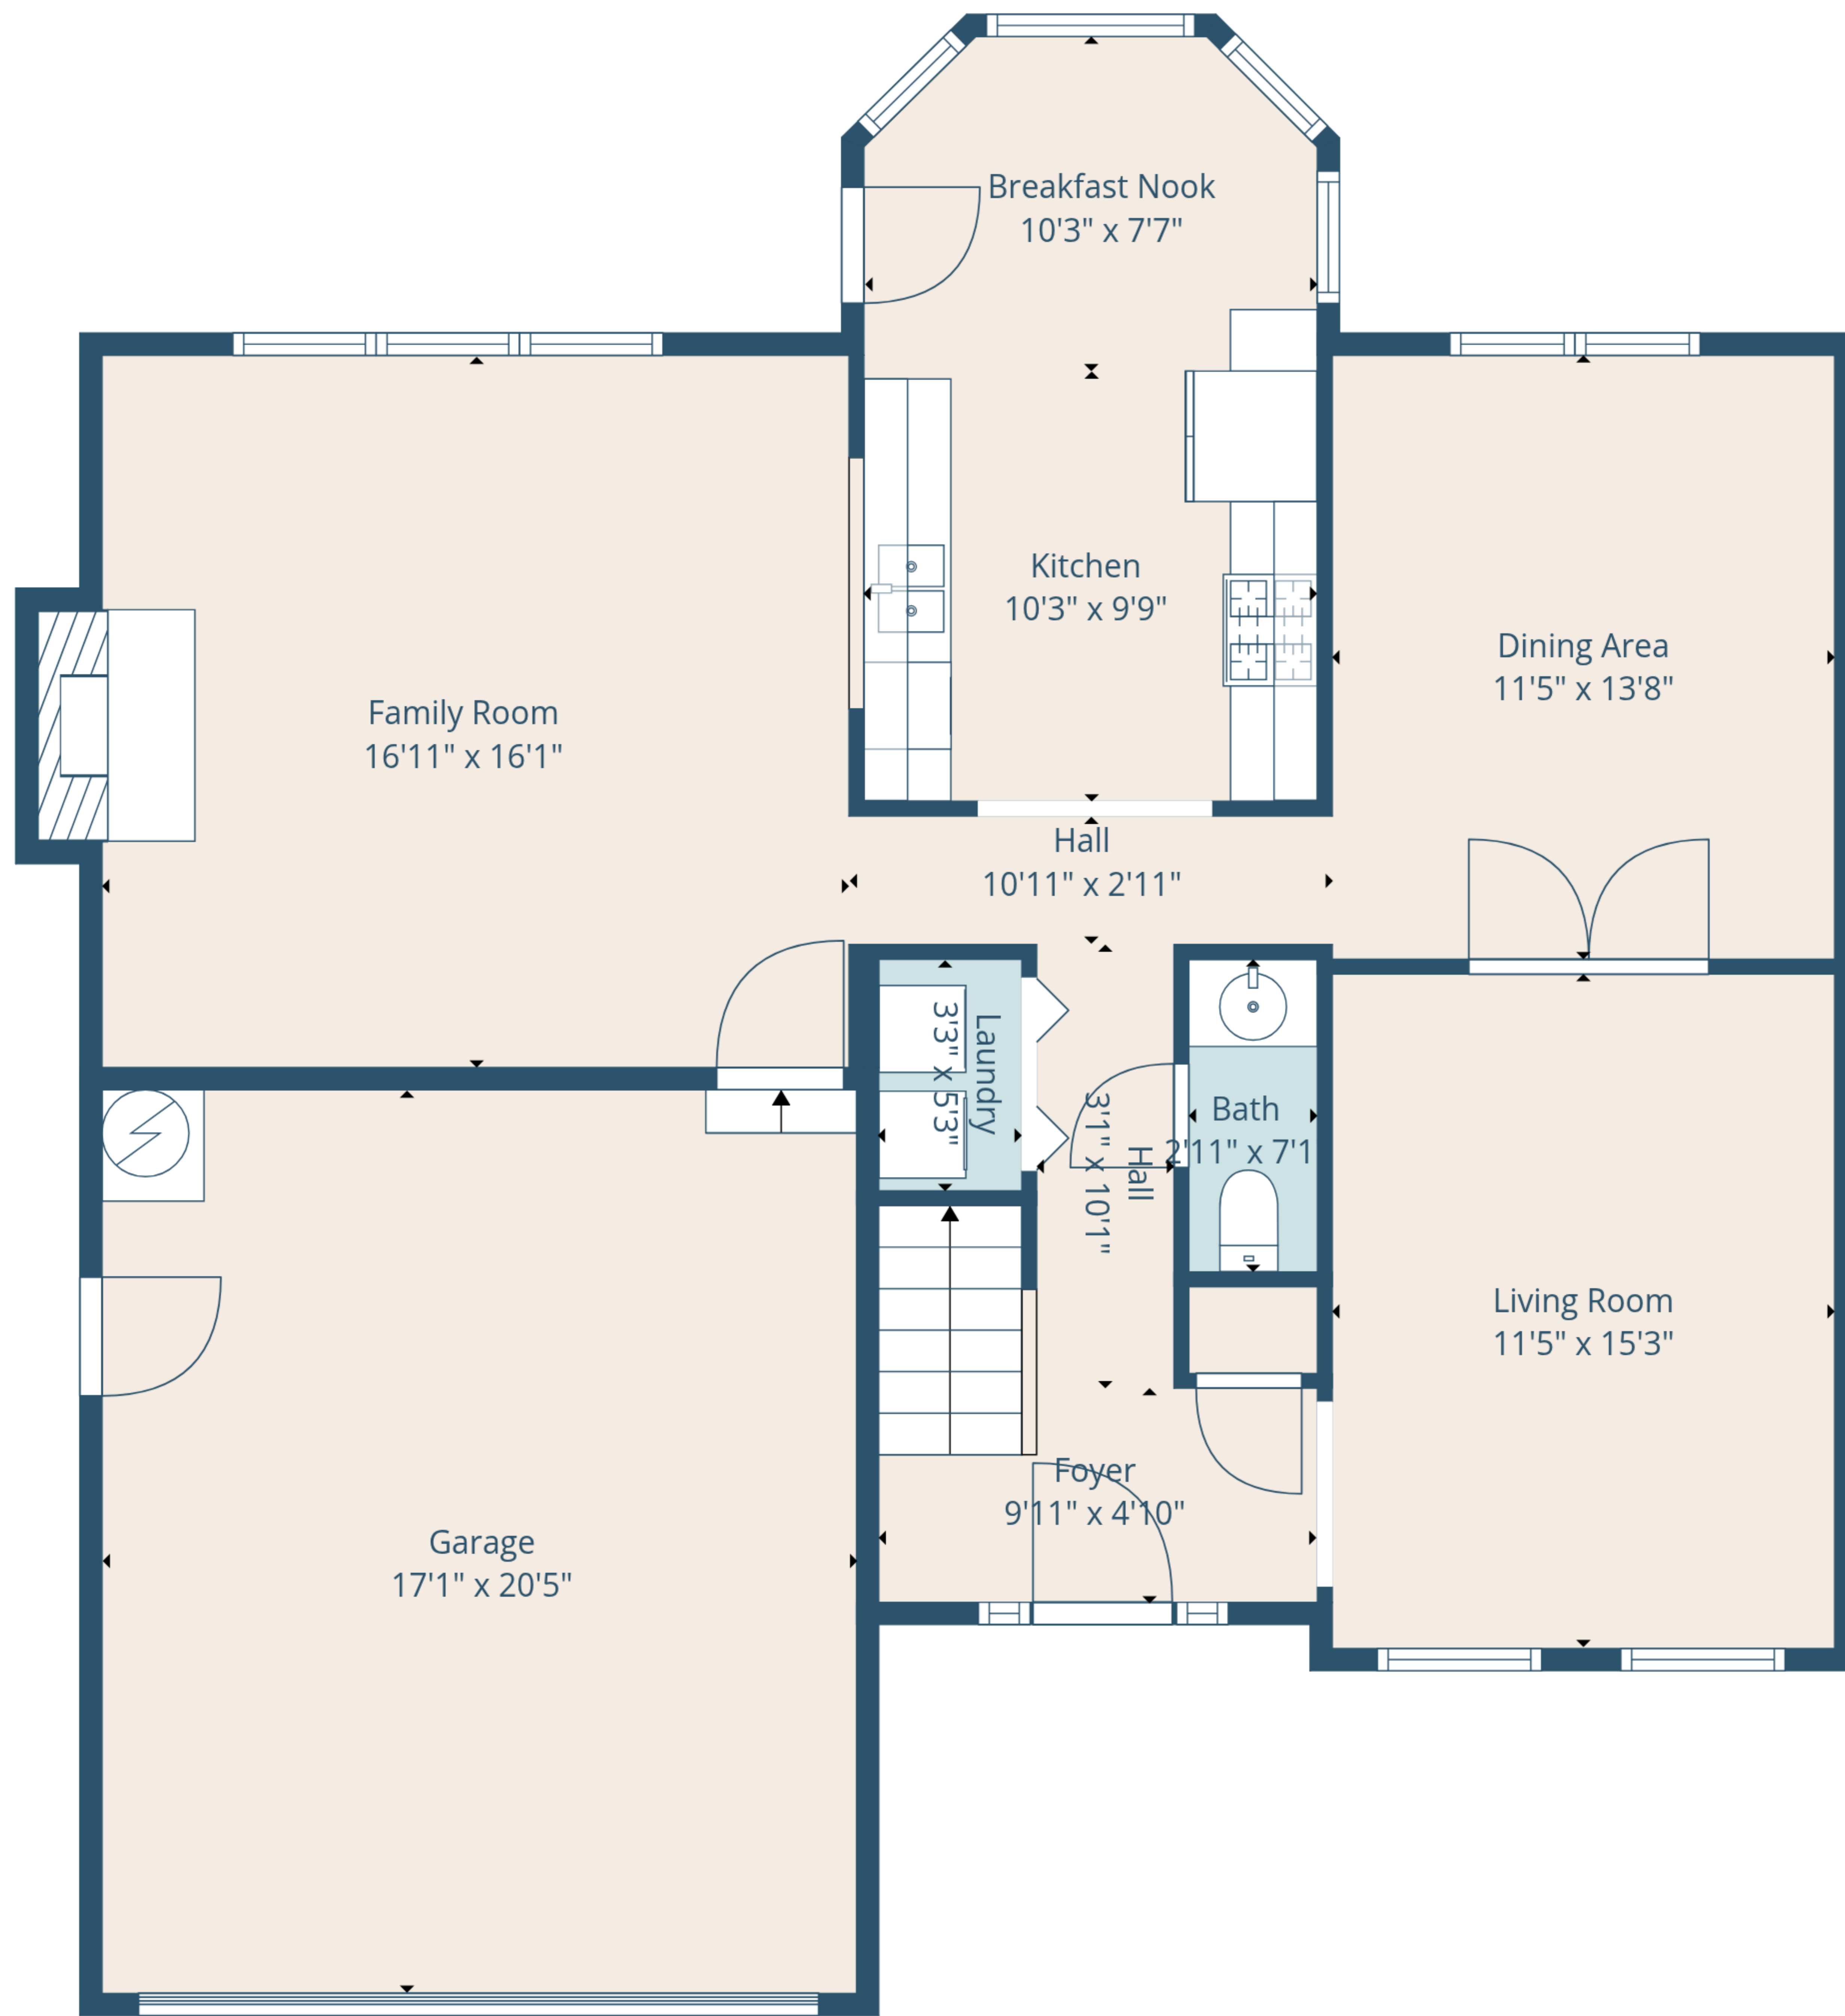

TOTAL: 2116 sq. ft

1st floor: 978 sq. ft, 2nd floor: 1138 sq. ft

EXCLUDED AREAS: GARAGE: 350 sq. ft, FIREPLACE: 9 sq. ft, WALLS: 170 sq. ft

TOTAL: 2116 sq. ft

1st floor: 978 sq. ft, 2nd floor: 1138 sq. ft

EXCLUDED AREAS: GARAGE: 350 sq. ft, FIREPLACE: 9 sq. ft, WALLS: 170 sq. ft

1st Floor

2nd Floor

TOTAL: 2116 sq. ft
 1st floor: 978 sq. ft, 2nd floor: 1138 sq. ft
 EXCLUDED AREAS: GARAGE: 350 sq. ft, FIREPLACE: 9 sq. ft, WALLS: 170 sq. ft