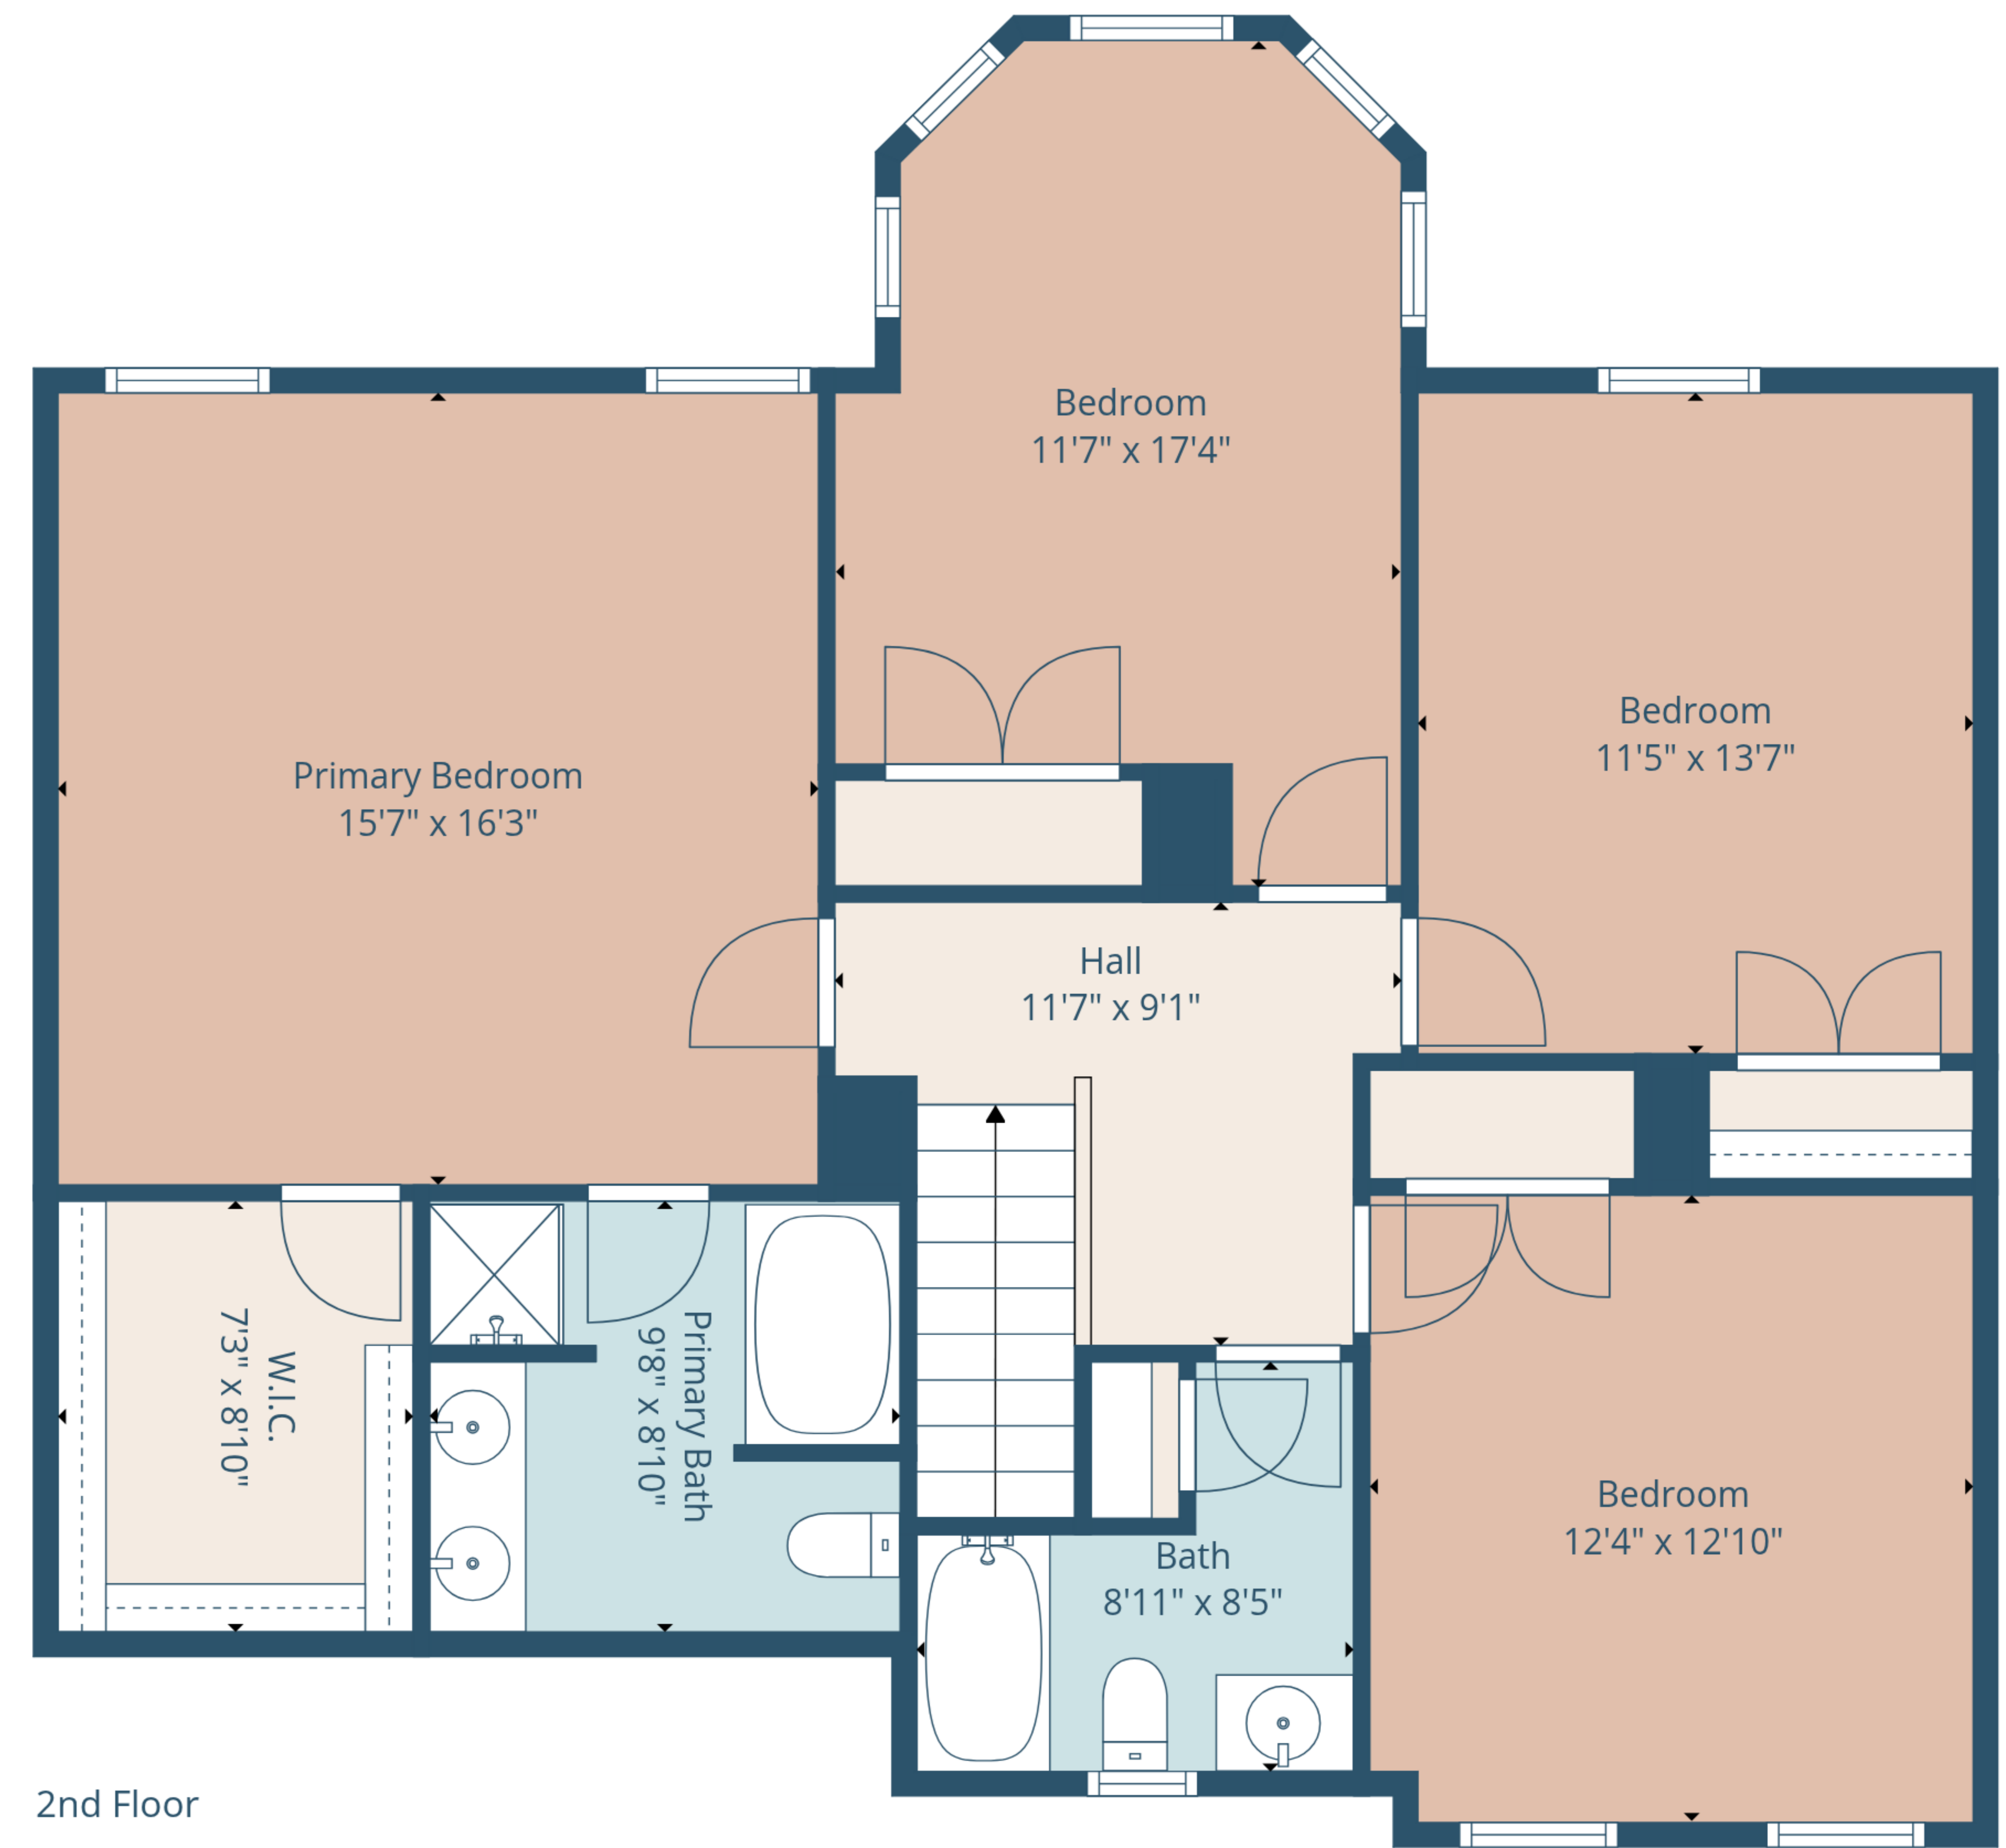

TOTAL: 2116 sq. ft

1st floor: 978 sq. ft, 2nd floor: 1138 sq. ft

EXCLUDED AREAS: GARAGE: 350 sq. ft, FIREPLACE: 9 sq. ft, WALLS: 170 sq. ft

TOTAL: 2116 sq. ft

1st floor: 978 sq. ft, 2nd floor: 1138 sq. ft

EXCLUDED AREAS: GARAGE: 350 sq. ft, FIREPLACE: 9 sq. ft, WALLS: 170 sq. ft

1st Floor

2nd Floor

TOTAL: 2116 sq. ft
 1st floor: 978 sq. ft, 2nd floor: 1138 sq. ft
 EXCLUDED AREAS: GARAGE: 350 sq. ft, FIREPLACE: 9 sq. ft, WALLS: 170 sq. ft