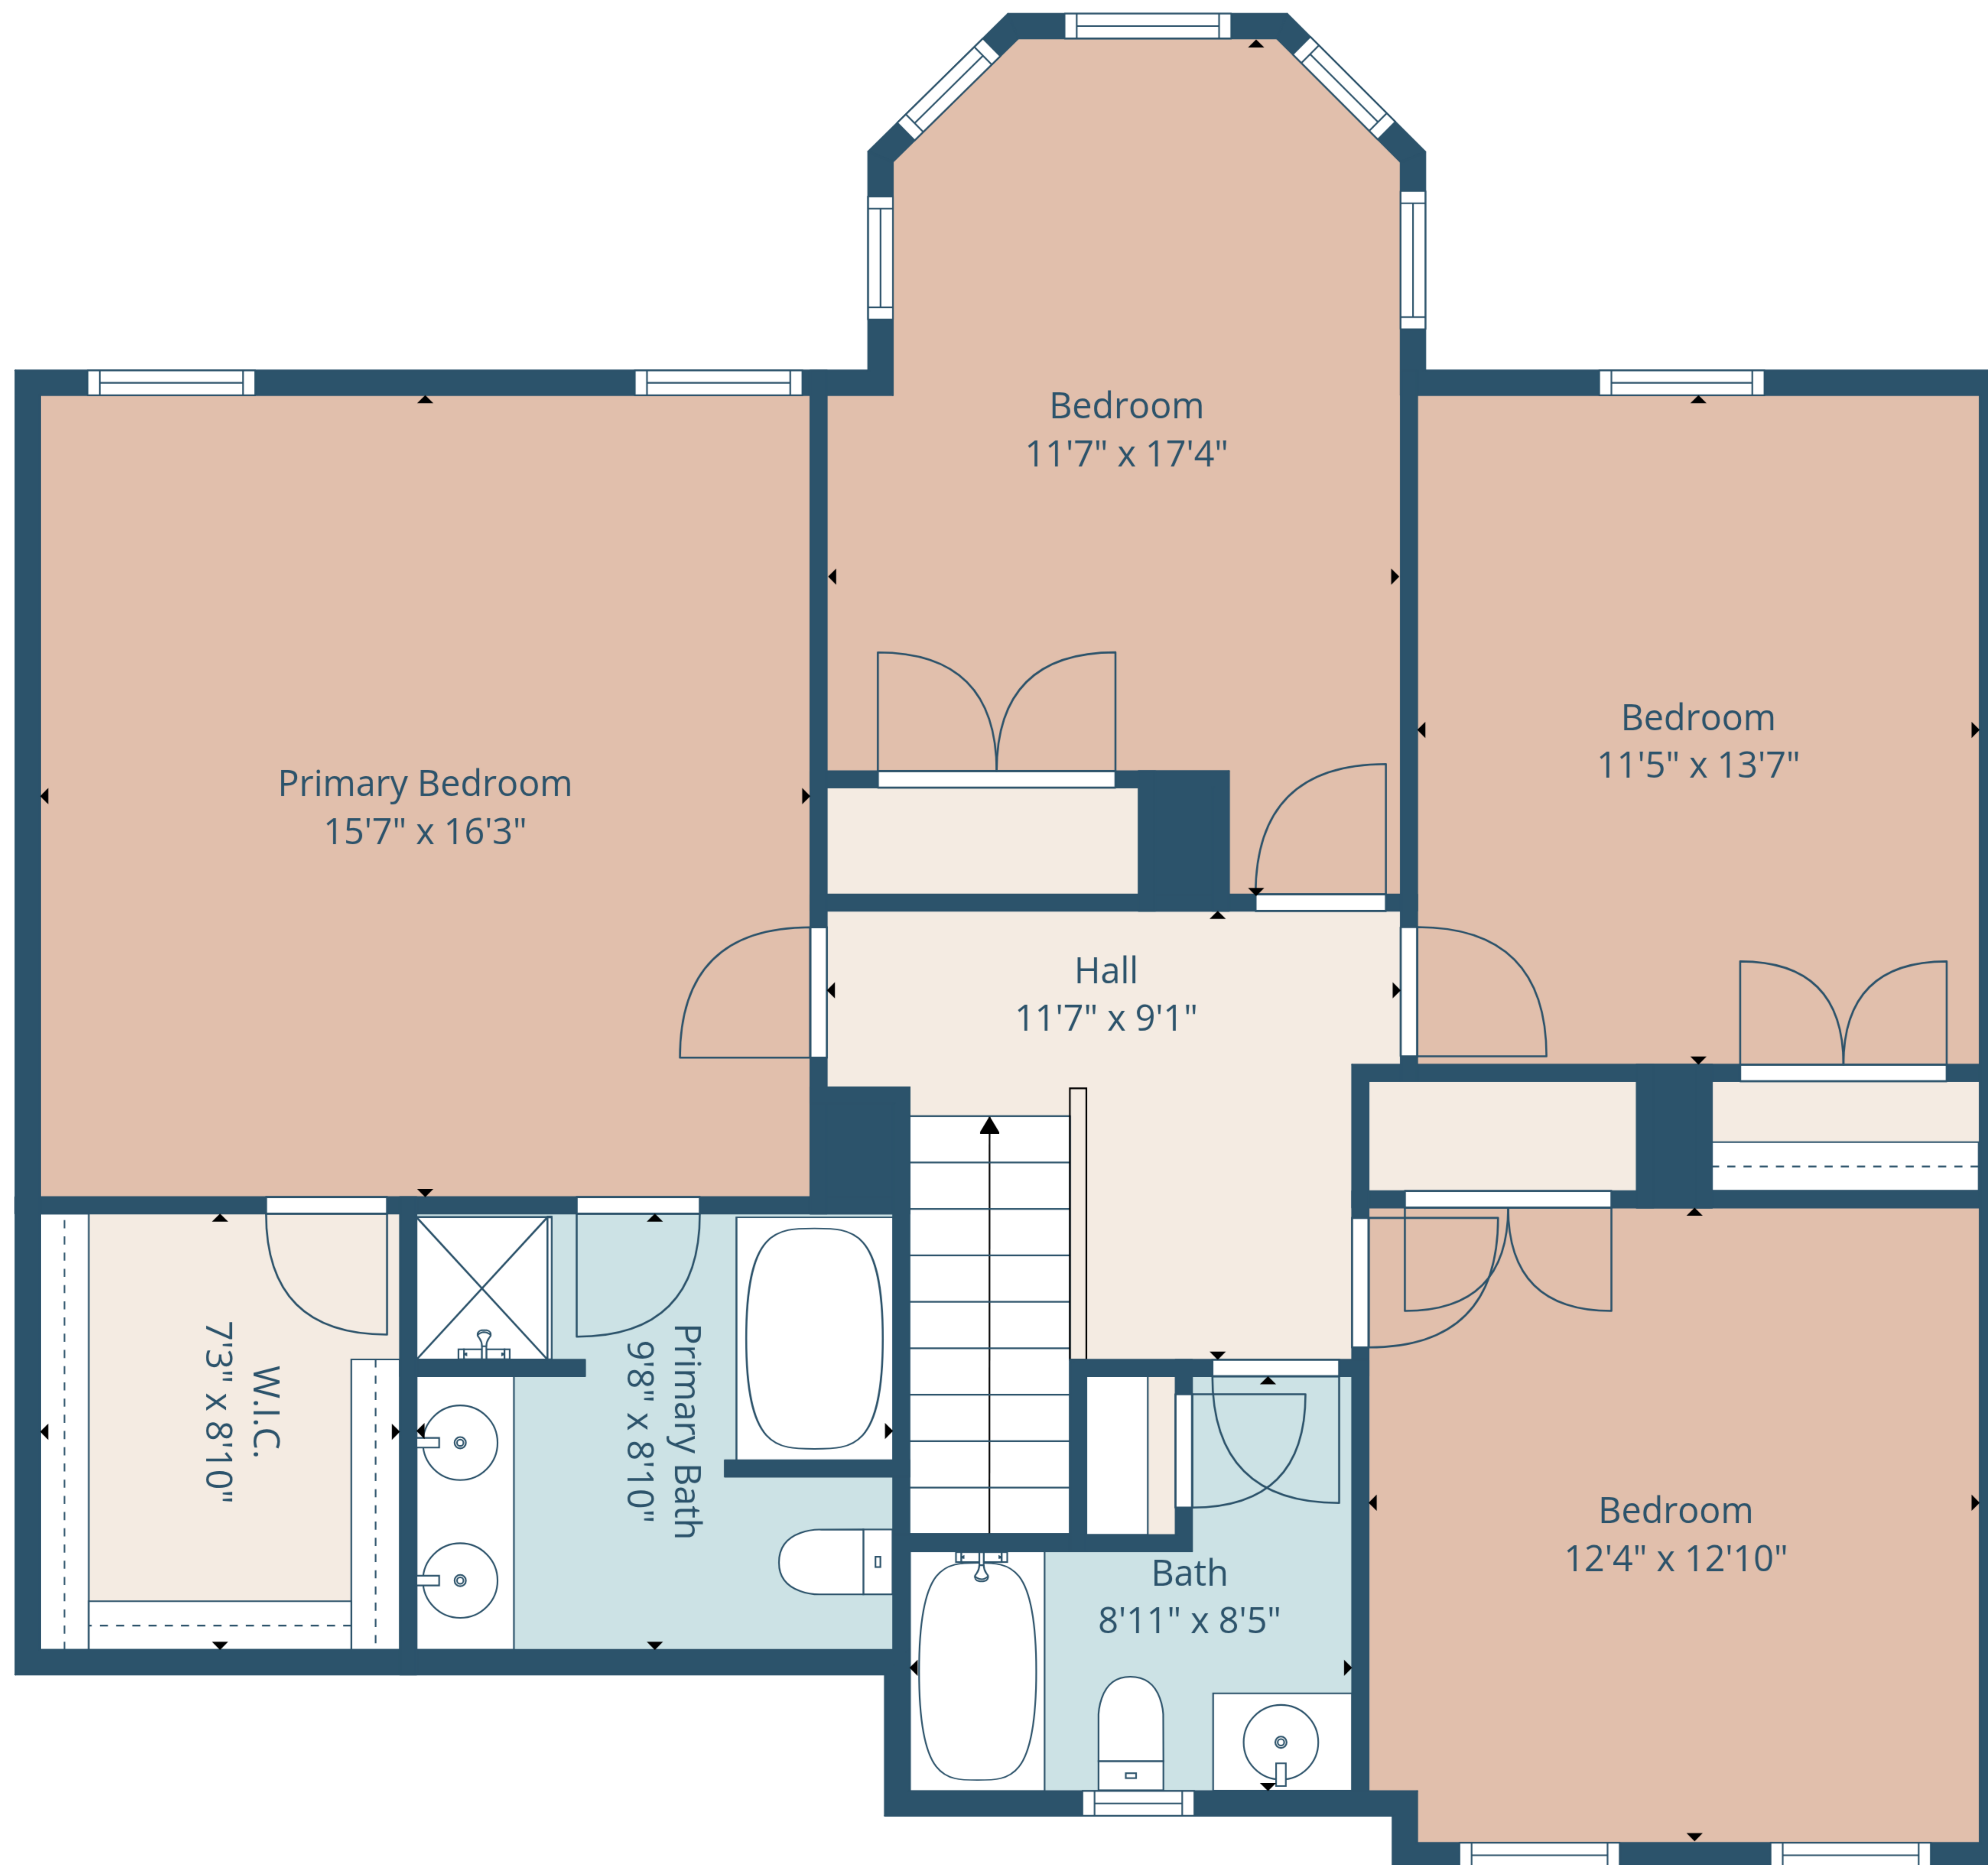

TOTAL: 2116 sq. ft

1st floor: 978 sq. ft, 2nd floor: 1138 sq. ft

EXCLUDED AREAS: GARAGE: 350 sq. ft, FIREPLACE: 9 sq. ft, WALLS: 170 sq. ft

TOTAL: 2116 sq. ft

1st floor: 978 sq. ft, 2nd floor: 1138 sq. ft

EXCLUDED AREAS: GARAGE: 350 sq. ft, FIREPLACE: 9 sq. ft, WALLS: 170 sq. ft

1st Floor

2nd Floor

TOTAL: 2116 sq. ft
 1st floor: 978 sq. ft, 2nd floor: 1138 sq. ft
 EXCLUDED AREAS: GARAGE: 350 sq. ft, FIREPLACE: 9 sq. ft, WALLS: 170 sq. ft