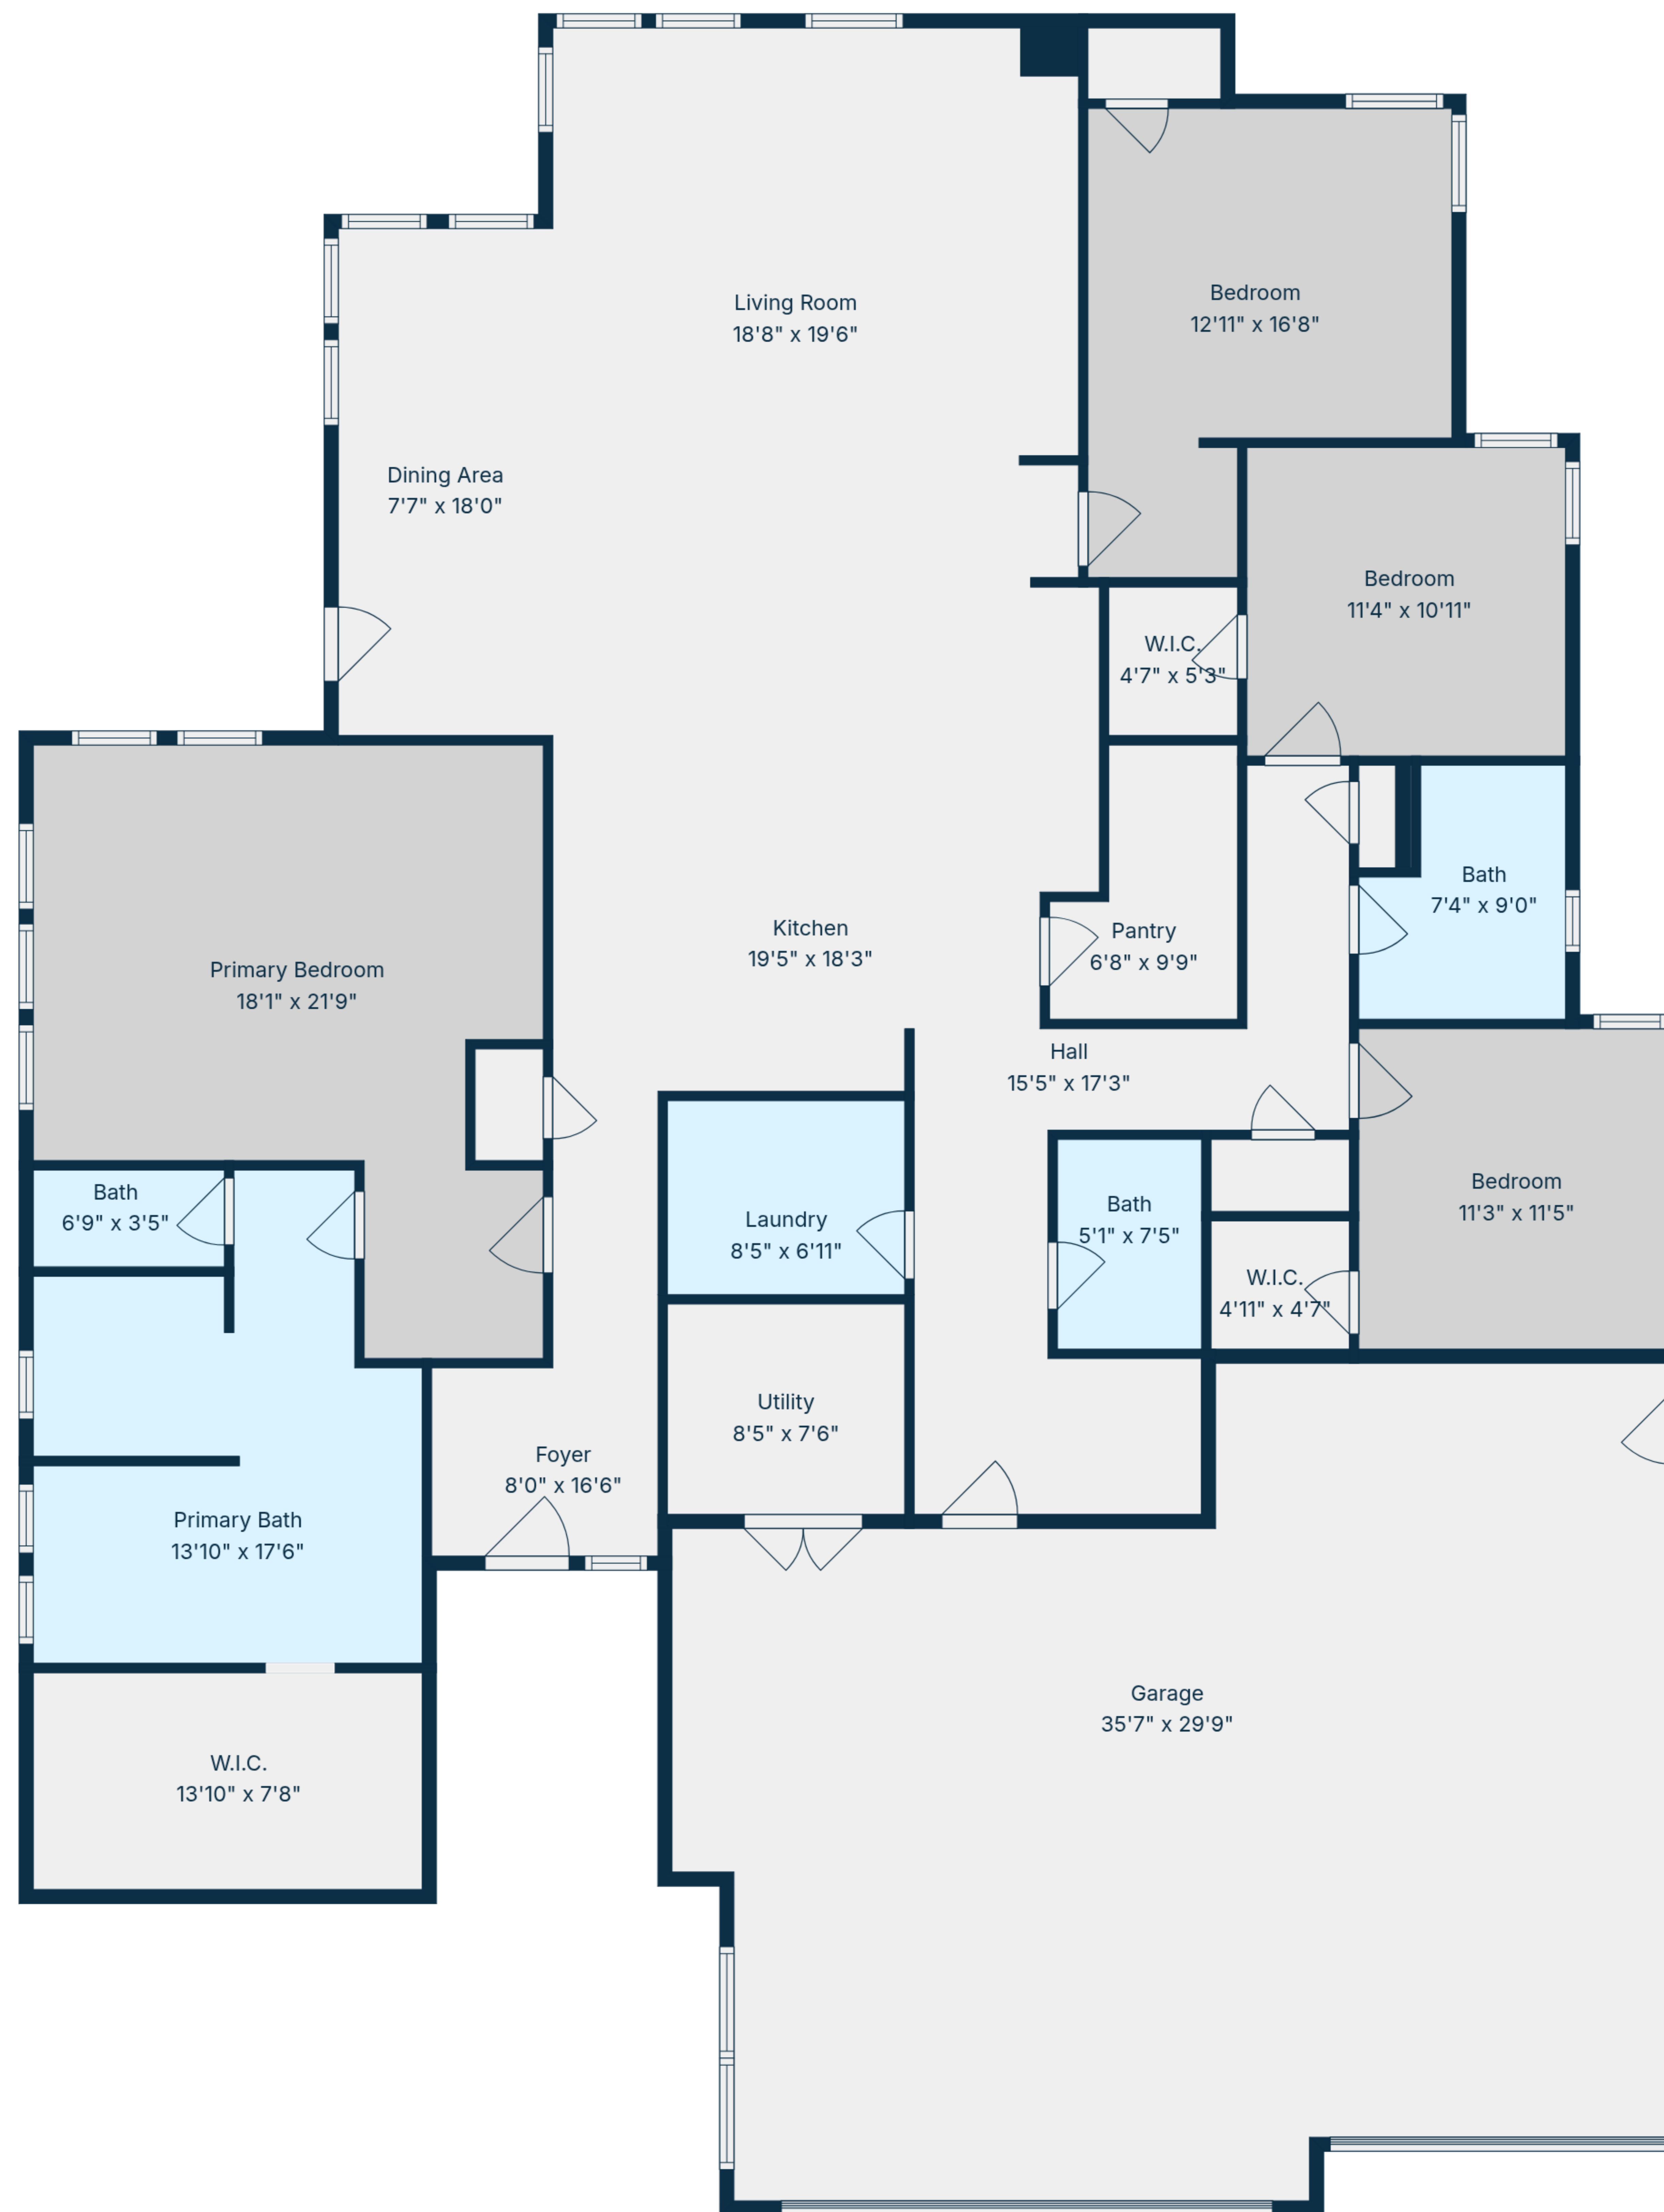

Total: 2551 sq. ft
 1st Floor: 2551 sq. ft
 Excluded Areas: Garage: 890 sq. Ft, Utility: 63 sq. Ft, Walls: 178 sq. ft

Floor Plan Created By Cubicasa App. Measurements Deemed Highly Reliable But Not Guaranteed.