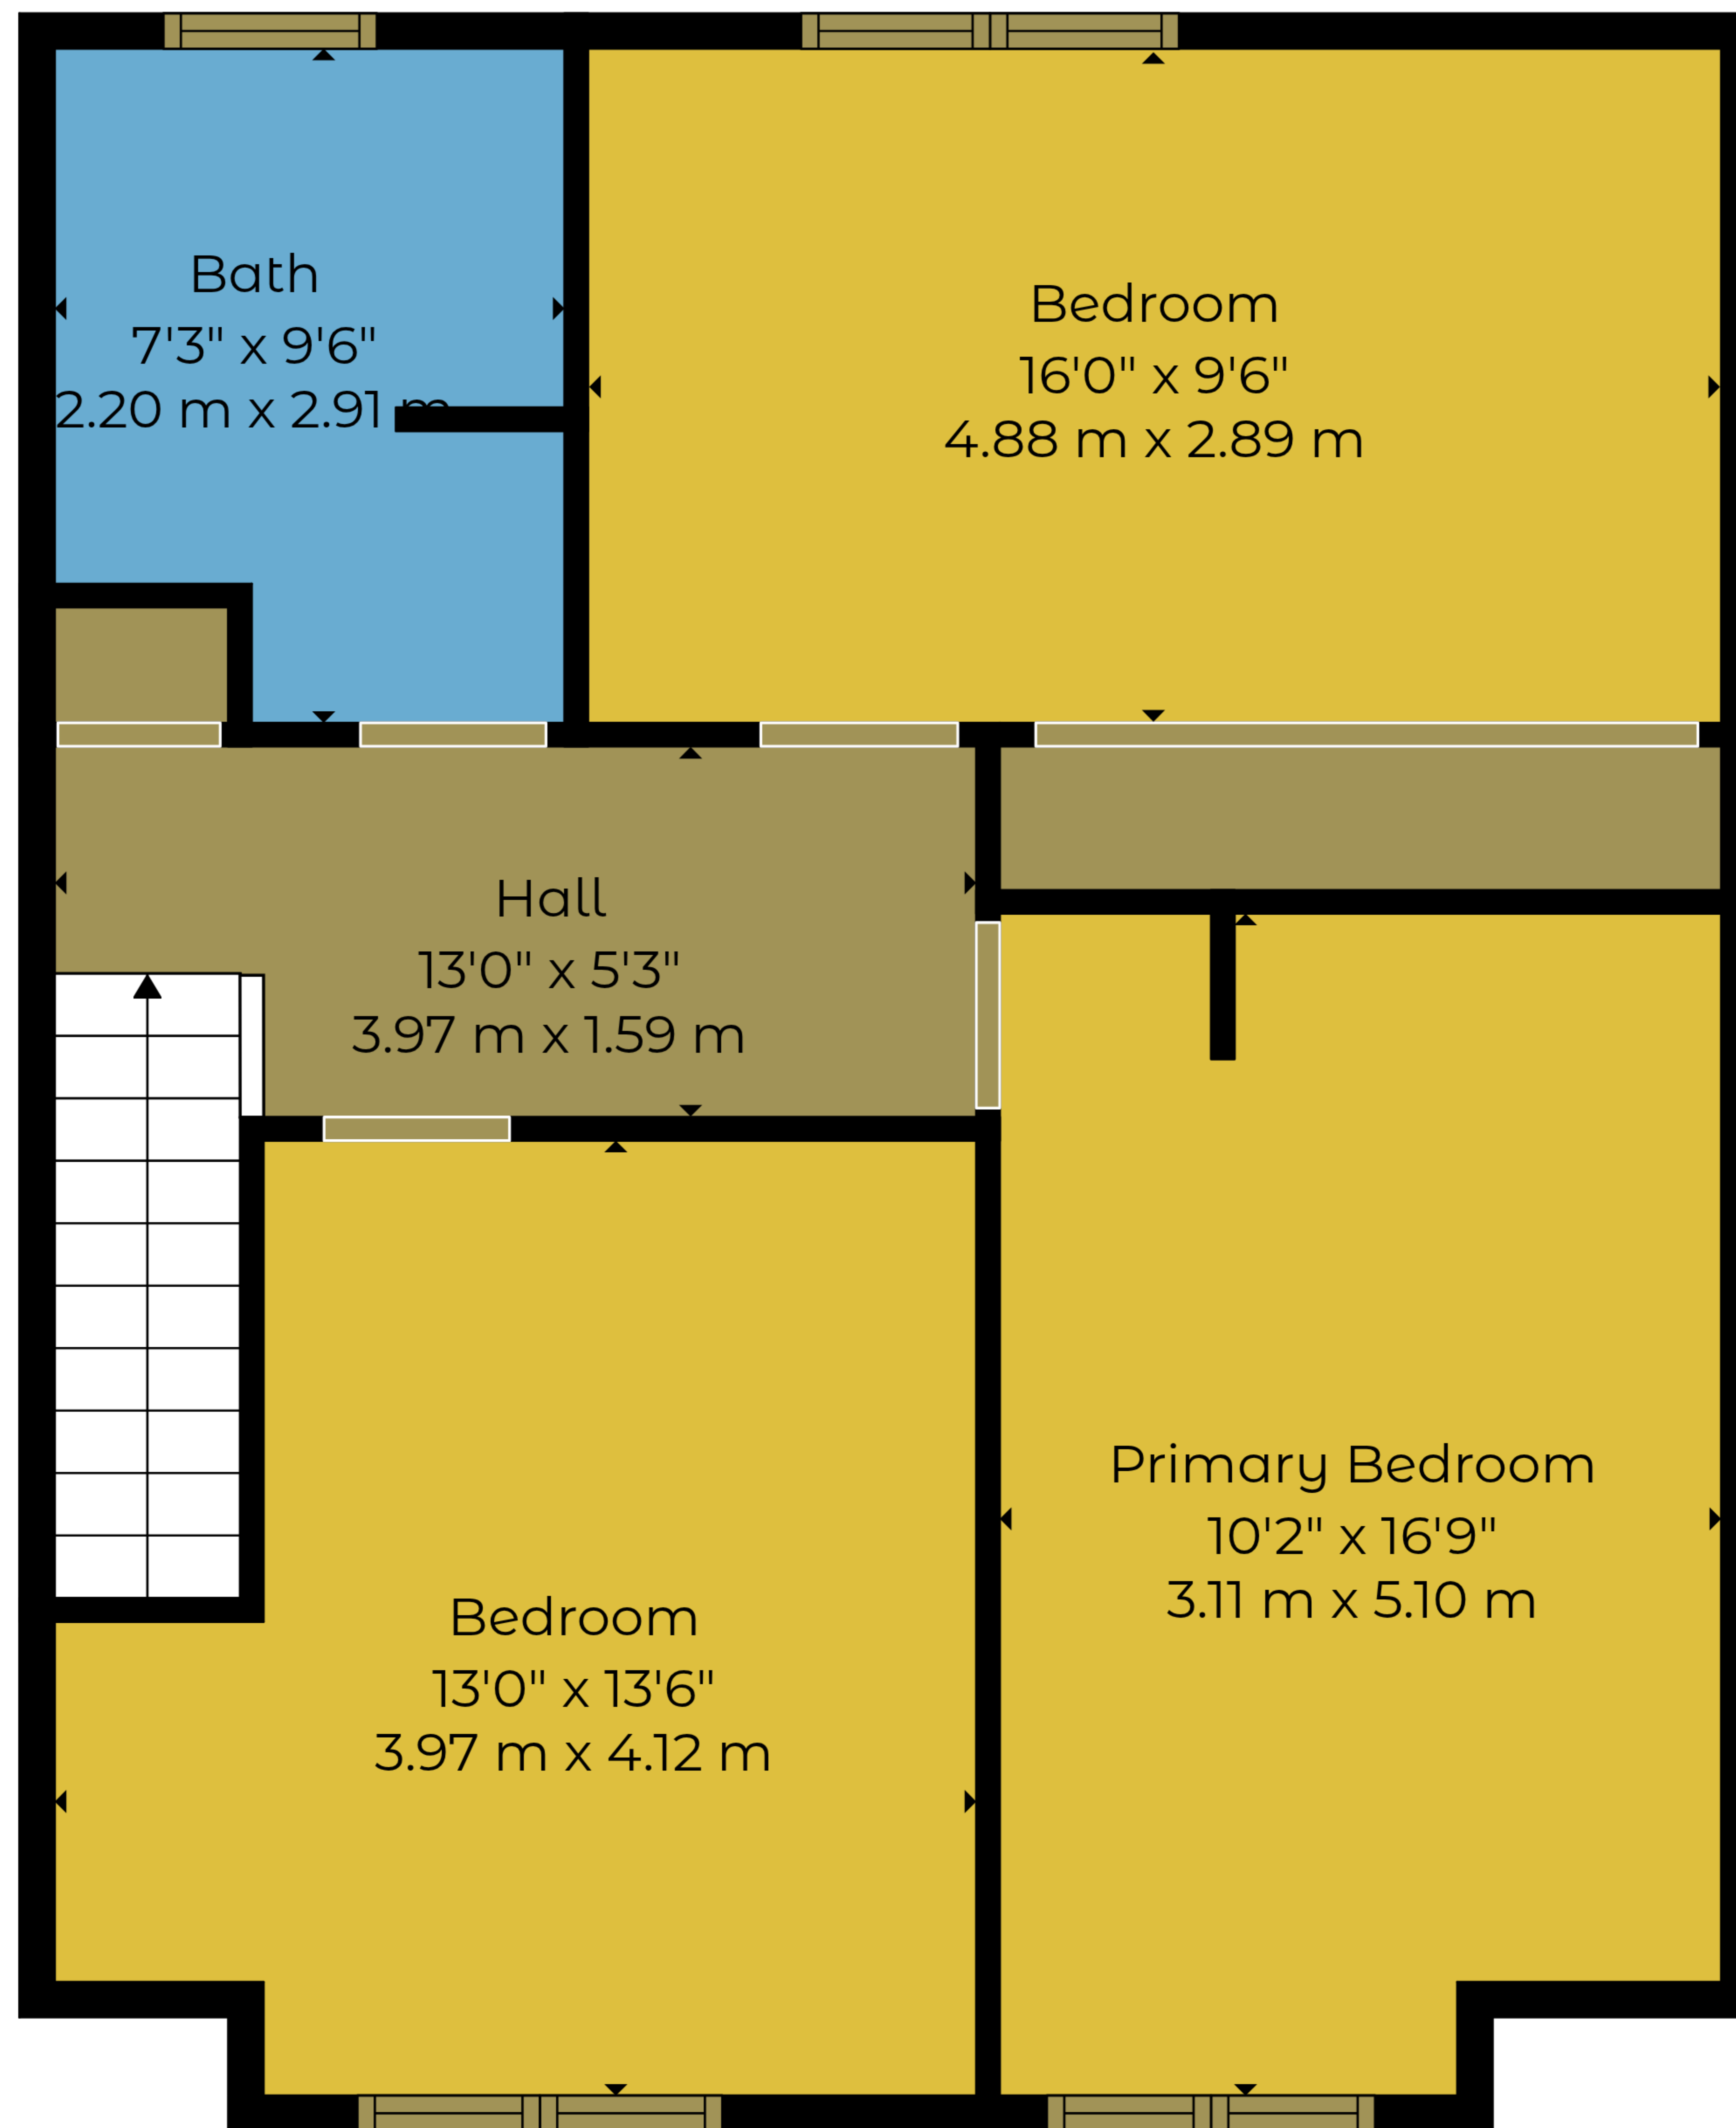

TOTAL: 2236 sq. ft, 207 m2

1st floor: 667 sq. ft, 62 m2, 2nd floor: 897 sq. ft, 83 m2, 3rd floor: 672 sq. ft, 62 m2

EXCLUDED AREAS: STORAGE: 188 sq. ft, 17 m2, WALLS: 190 sq. ft, 19 m2

Measurements Deemed Highly Reliable But Not Guaranteed.

FULLTONE / 360

TOTAL: 2236 sq. ft, 207 m2
 1st floor: 667 sq. ft, 62 m2, 2nd floor: 897 sq. ft, 83 m2, 3rd floor: 672 sq. ft, 62 m2
 EXCLUDED AREAS: STORAGE: 188 sq. ft, 17 m2, WALLS: 190 sq. ft, 19 m2

Measurements Deemed Highly Reliable But Not Guaranteed.

FULLTONE / 360

TOTAL: 2236 sq. ft, 207 m2
 1st floor: 667 sq. ft, 62 m2, 2nd floor: 897 sq. ft, 83 m2, 3rd floor: 672 sq. ft, 62 m2
 EXCLUDED AREAS: STORAGE: 188 sq. ft, 17 m2, WALLS: 190 sq. ft, 19 m2

Measurements Deemed Highly Reliable But Not Guaranteed.

2nd Floor

3rd Floor

1st Floor

TOTAL: 2236 sq. ft, 207 m²
 1st floor: 667 sq. ft, 62 m², 2nd floor: 897 sq. ft, 83 m², 3rd floor: 672 sq. ft, 62 m²
 EXCLUDED AREAS: STORAGE: 188 sq. ft, 17 m², WALLS: 190 sq. ft, 19 m²