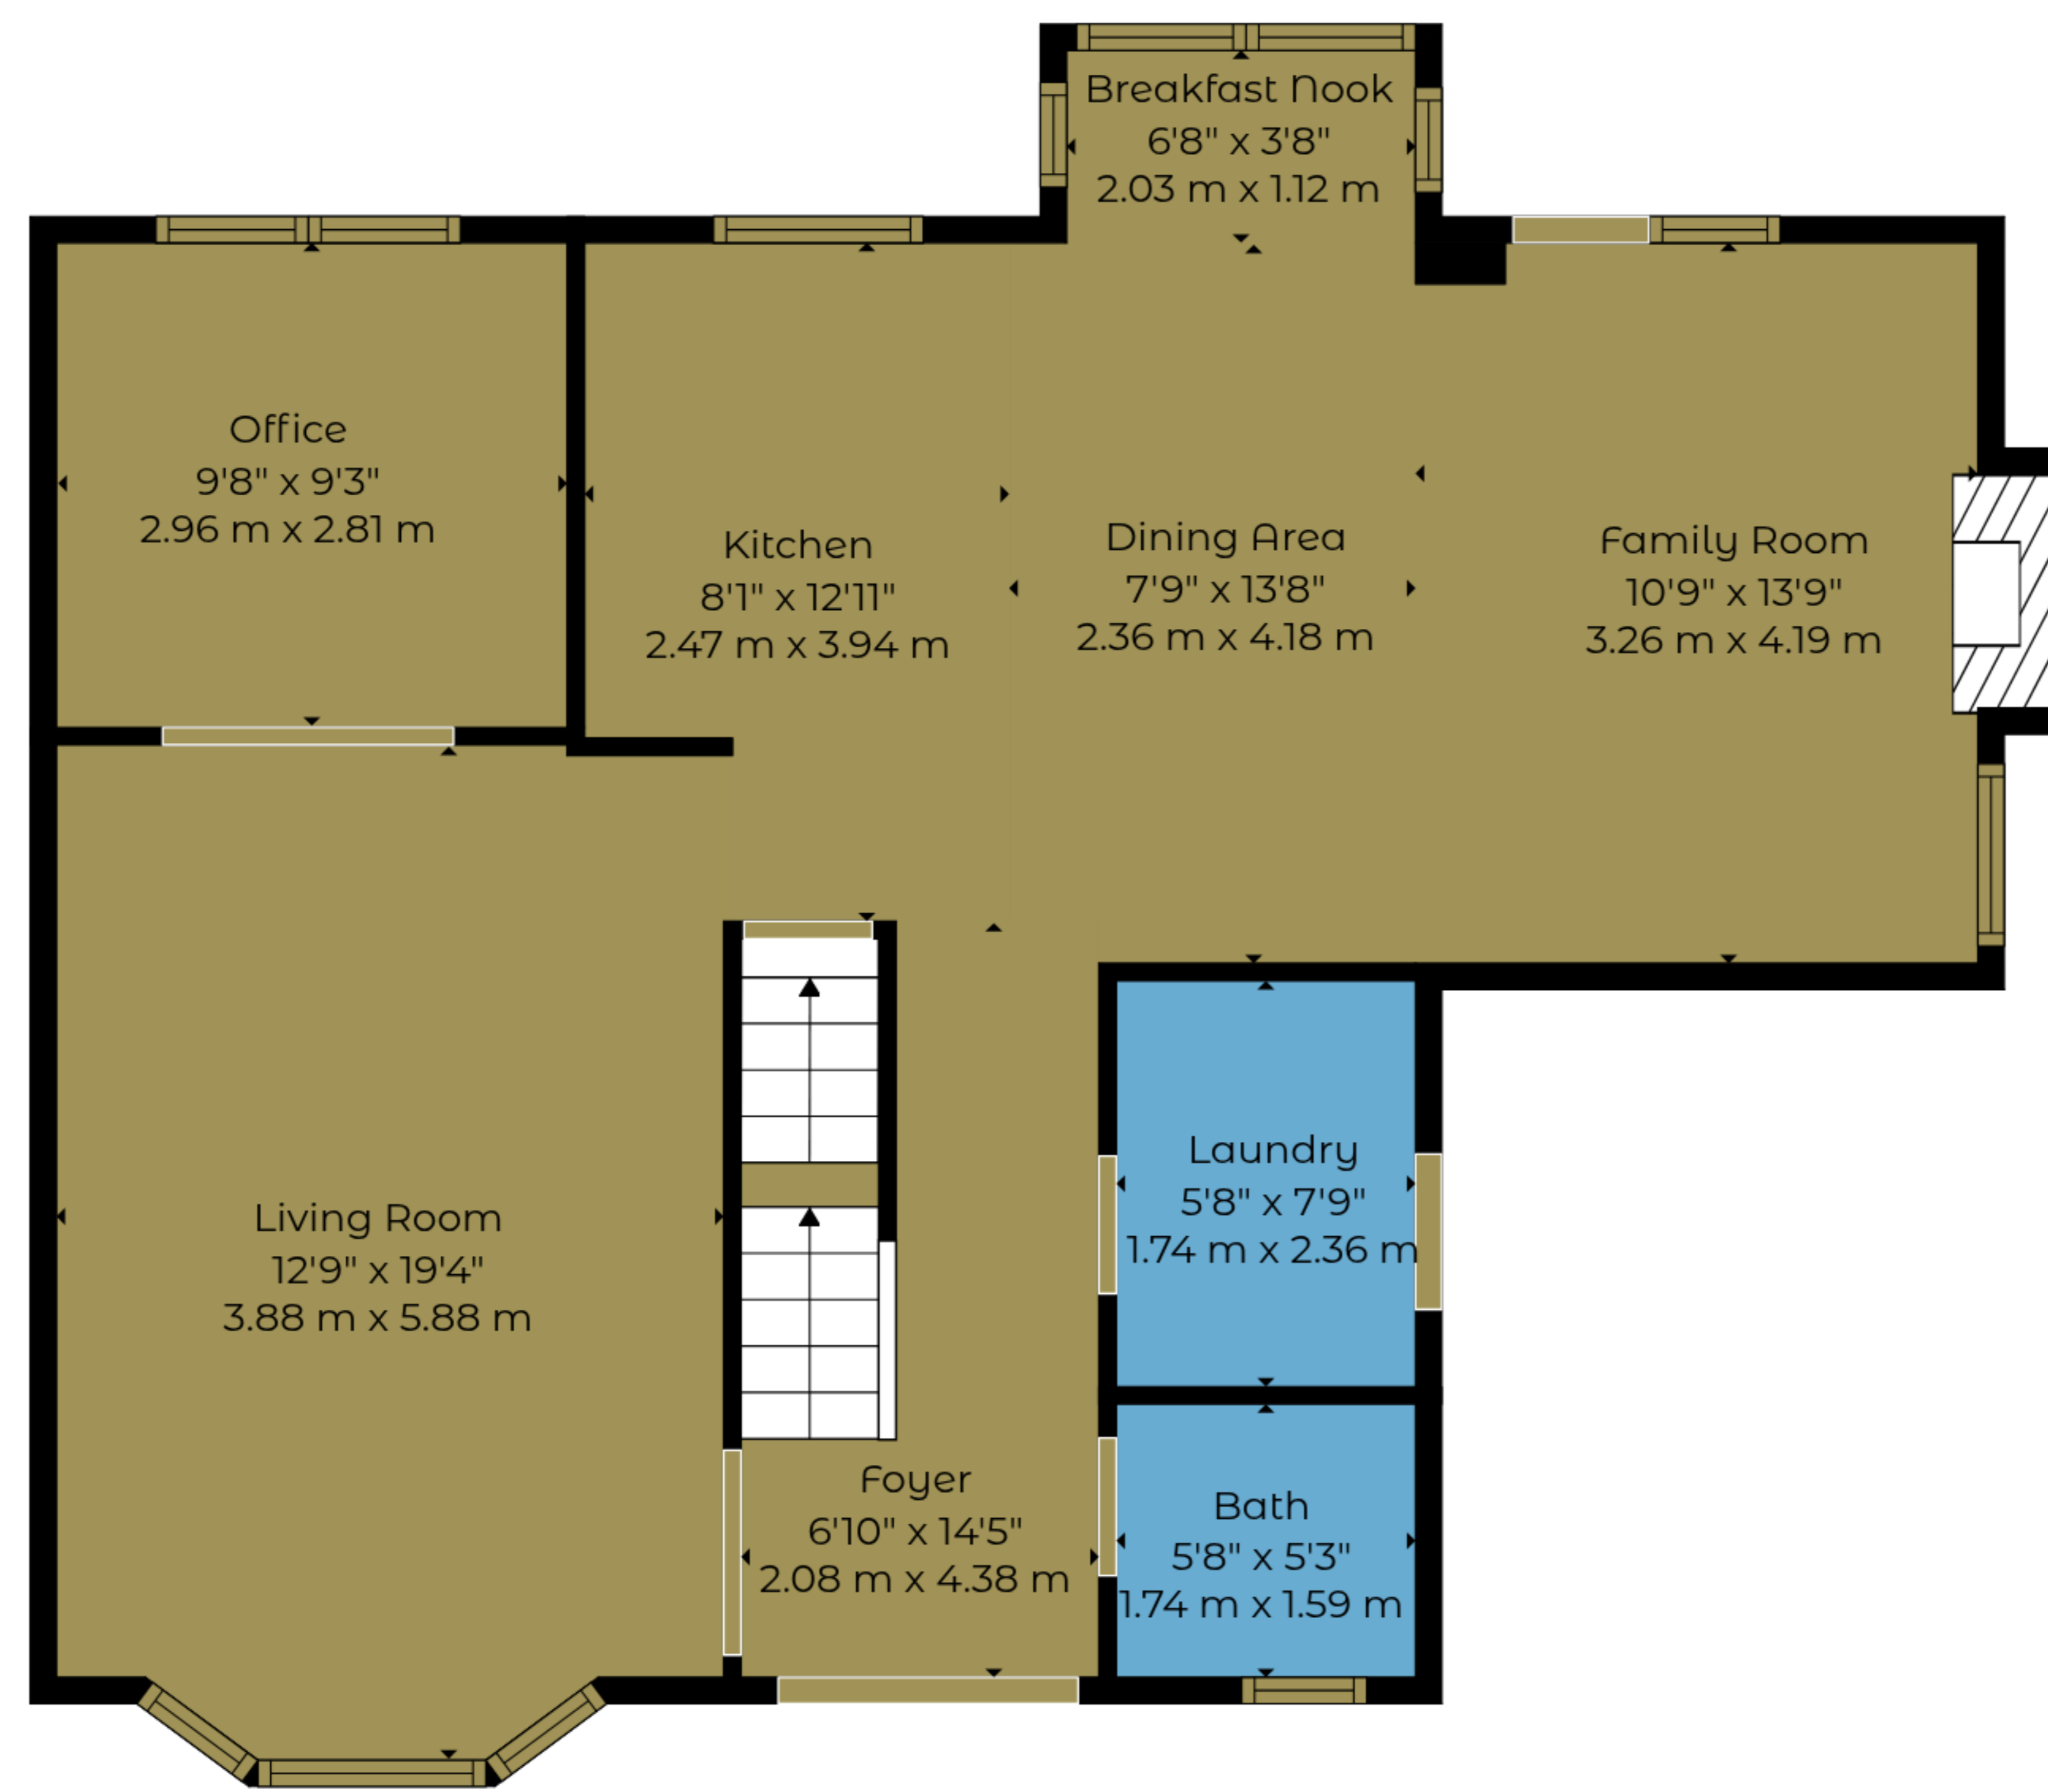

TOTAL: 2236 sq. ft, 207 m2

1st floor: 667 sq. ft, 62 m2, 2nd floor: 897 sq. ft, 83 m2, 3rd floor: 672 sq. ft, 62 m2

EXCLUDED AREAS: STORAGE: 188 sq. ft, 17 m2, WALLS: 190 sq. ft, 19 m2

Measurements Deemed Highly Reliable But Not Guaranteed.

FULLTONE / 360

TOTAL: 2236 sq. ft, 207 m2
 1st floor: 667 sq. ft, 62 m2, 2nd floor: 897 sq. ft, 83 m2, 3rd floor: 672 sq. ft, 62 m2
 EXCLUDED AREAS: STORAGE: 188 sq. ft, 17 m2, WALLS: 190 sq. ft, 19 m2

Measurements Deemed Highly Reliable But Not Guaranteed.

FULLTONE / 360

TOTAL: 2236 sq. ft, 207 m2
 1st floor: 667 sq. ft, 62 m2, 2nd floor: 897 sq. ft, 83 m2, 3rd floor: 672 sq. ft, 62 m2
 EXCLUDED AREAS: STORAGE: 188 sq. ft, 17 m2, WALLS: 190 sq. ft, 19 m2

Measurements Deemed Highly Reliable But Not Guaranteed.

2nd Floor

3rd Floor

1st Floor

TOTAL: 2236 sq. ft, 207 m²
 1st floor: 667 sq. ft, 62 m², 2nd floor: 897 sq. ft, 83 m², 3rd floor: 672 sq. ft, 62 m²
 EXCLUDED AREAS: STORAGE: 188 sq. ft, 17 m², WALLS: 190 sq. ft, 19 m²