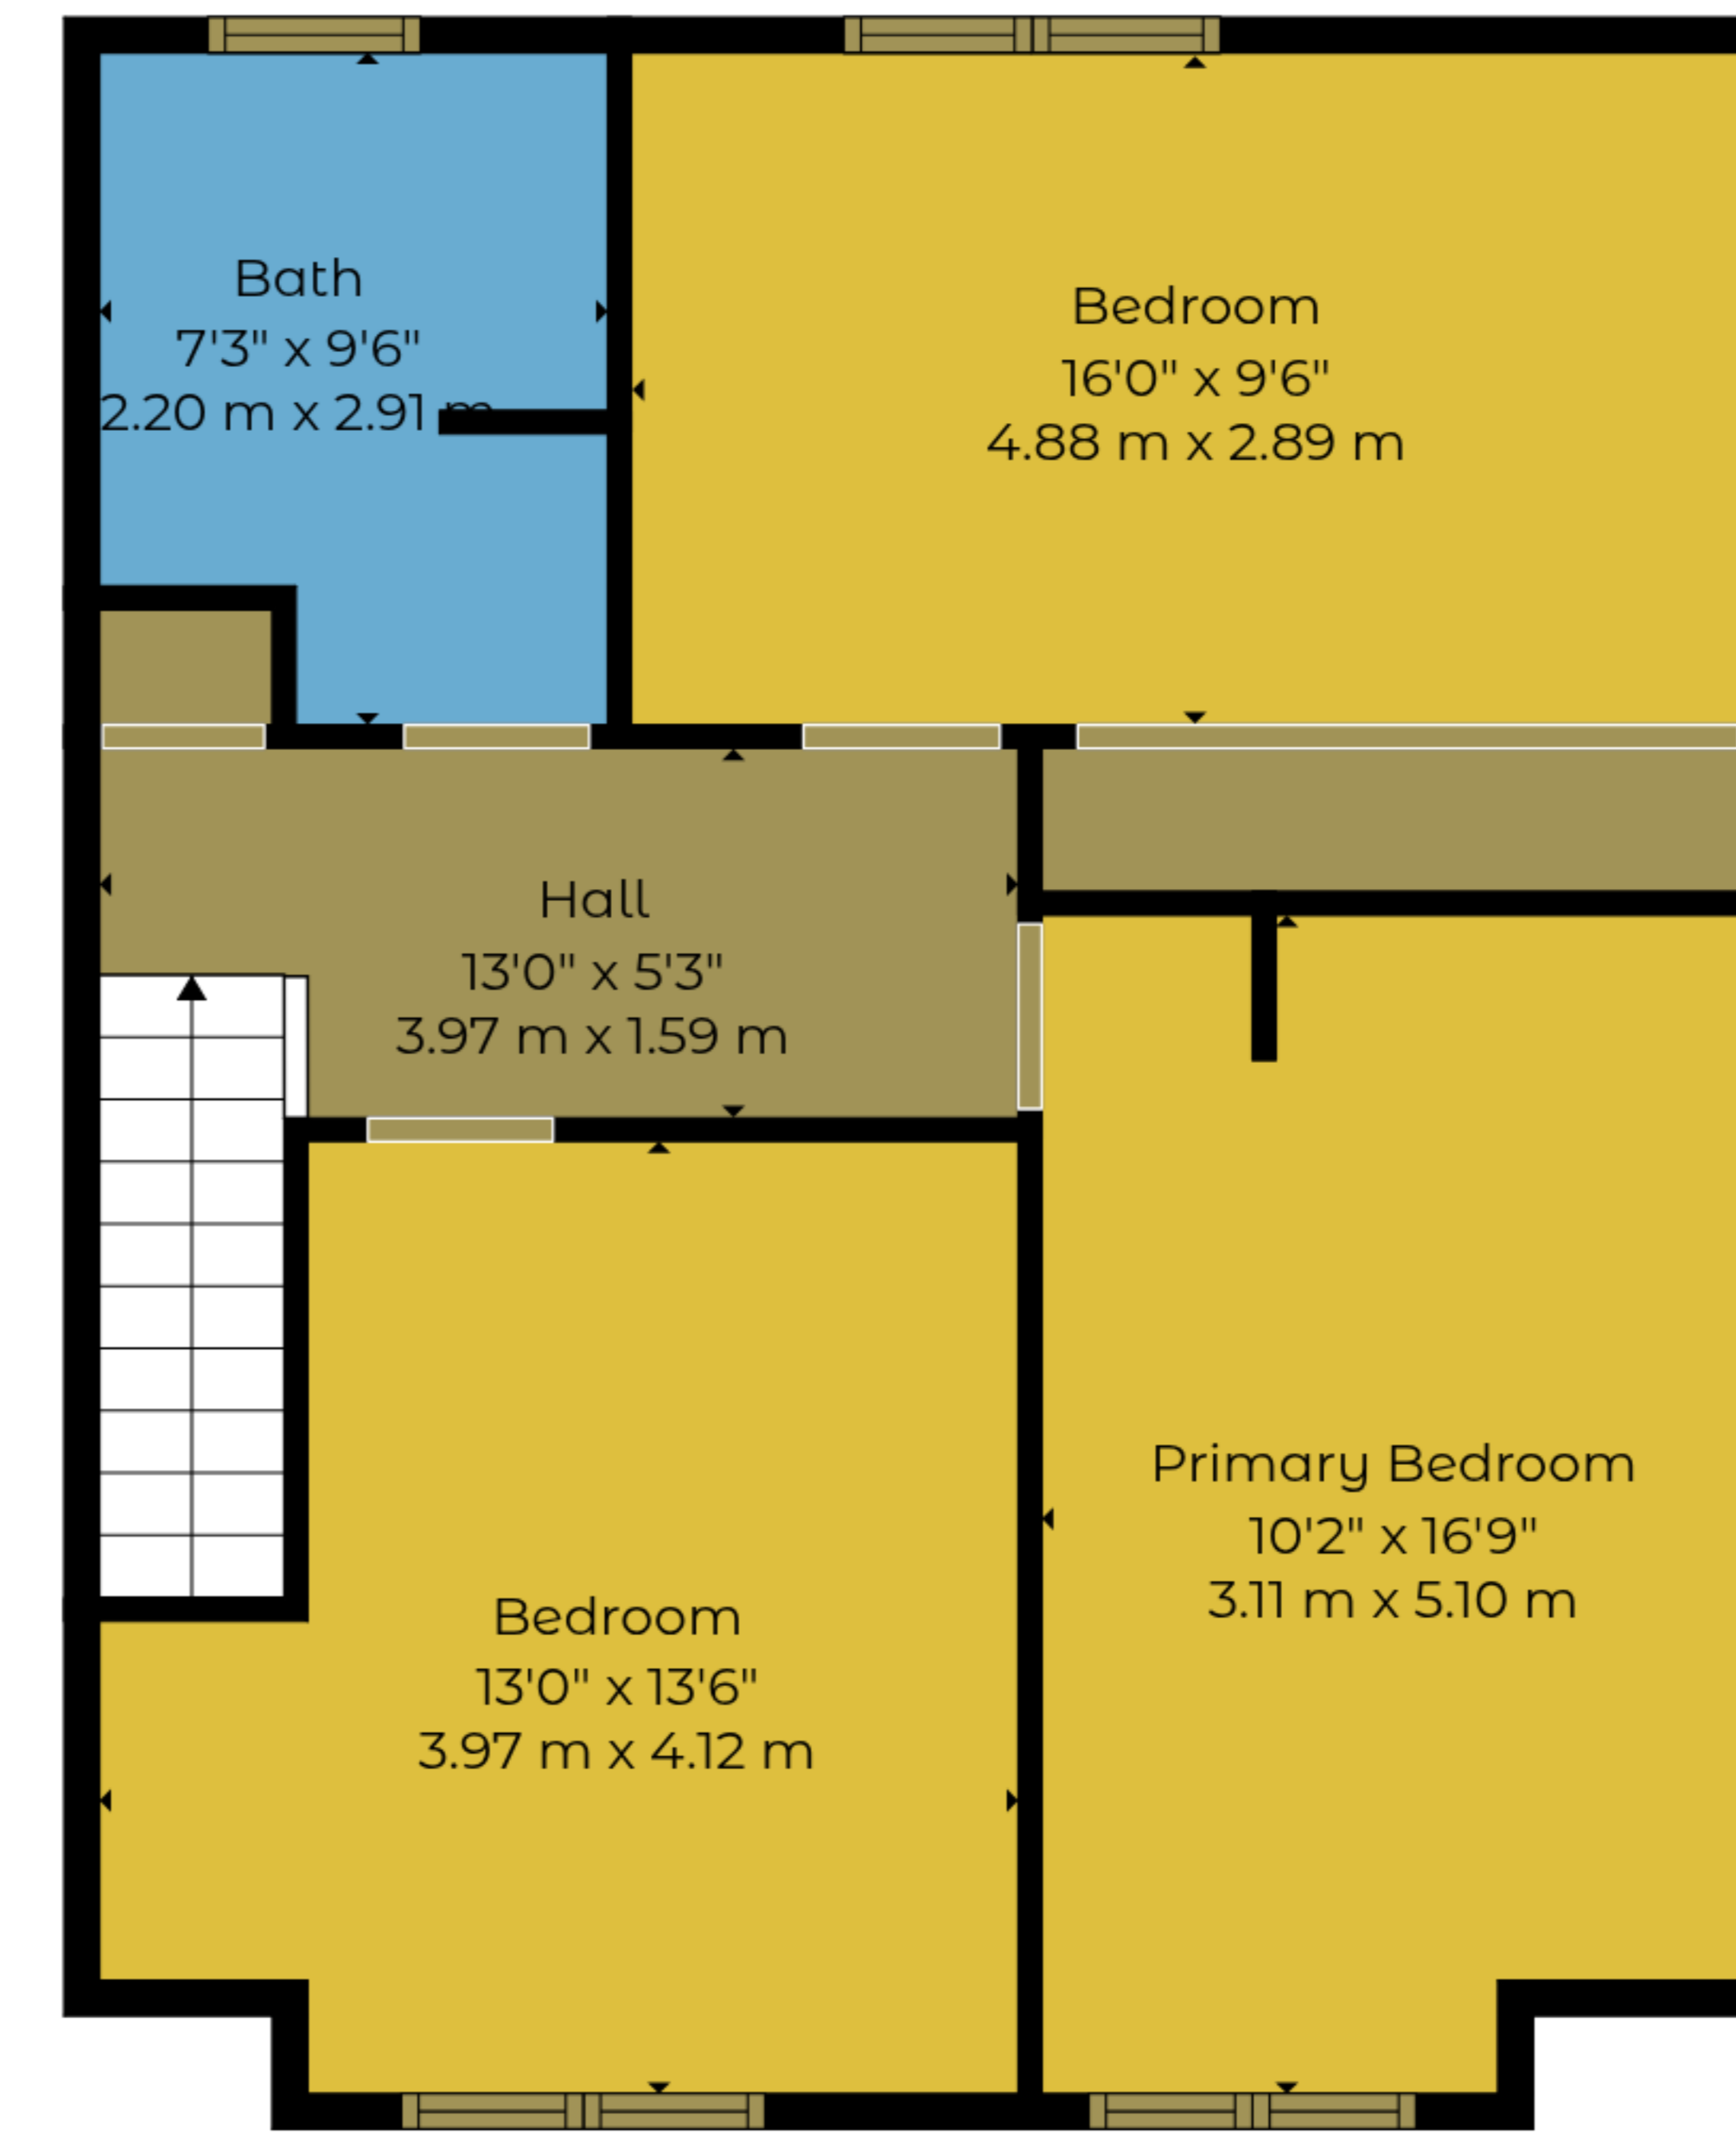

TOTAL: 2236 sq. ft, 207 m2

1st floor: 667 sq. ft, 62 m2, 2nd floor: 897 sq. ft, 83 m2, 3rd floor: 672 sq. ft, 62 m2

EXCLUDED AREAS: STORAGE: 188 sq. ft, 17 m2, WALLS: 190 sq. ft, 19 m2

Measurements Deemed Highly Reliable But Not Guaranteed.

FULLTONE / 360

TOTAL: 2236 sq. ft, 207 m2
 1st floor: 667 sq. ft, 62 m2, 2nd floor: 897 sq. ft, 83 m2, 3rd floor: 672 sq. ft, 62 m2
 EXCLUDED AREAS: STORAGE: 188 sq. ft, 17 m2, WALLS: 190 sq. ft, 19 m2

Measurements Deemed Highly Reliable But Not Guaranteed.

FULLTONE / 360

TOTAL: 2236 sq. ft, 207 m2
 1st floor: 667 sq. ft, 62 m2, 2nd floor: 897 sq. ft, 83 m2, 3rd floor: 672 sq. ft, 62 m2
 EXCLUDED AREAS: STORAGE: 188 sq. ft, 17 m2, WALLS: 190 sq. ft, 19 m2

Measurements Deemed Highly Reliable But Not Guaranteed.

2nd Floor

3rd Floor

1st Floor

TOTAL: 2236 sq. ft, 207 m²
 1st floor: 667 sq. ft, 62 m², 2nd floor: 897 sq. ft, 83 m², 3rd floor: 672 sq. ft, 62 m²
 EXCLUDED AREAS: STORAGE: 188 sq. ft, 17 m², WALLS: 190 sq. ft, 19 m²