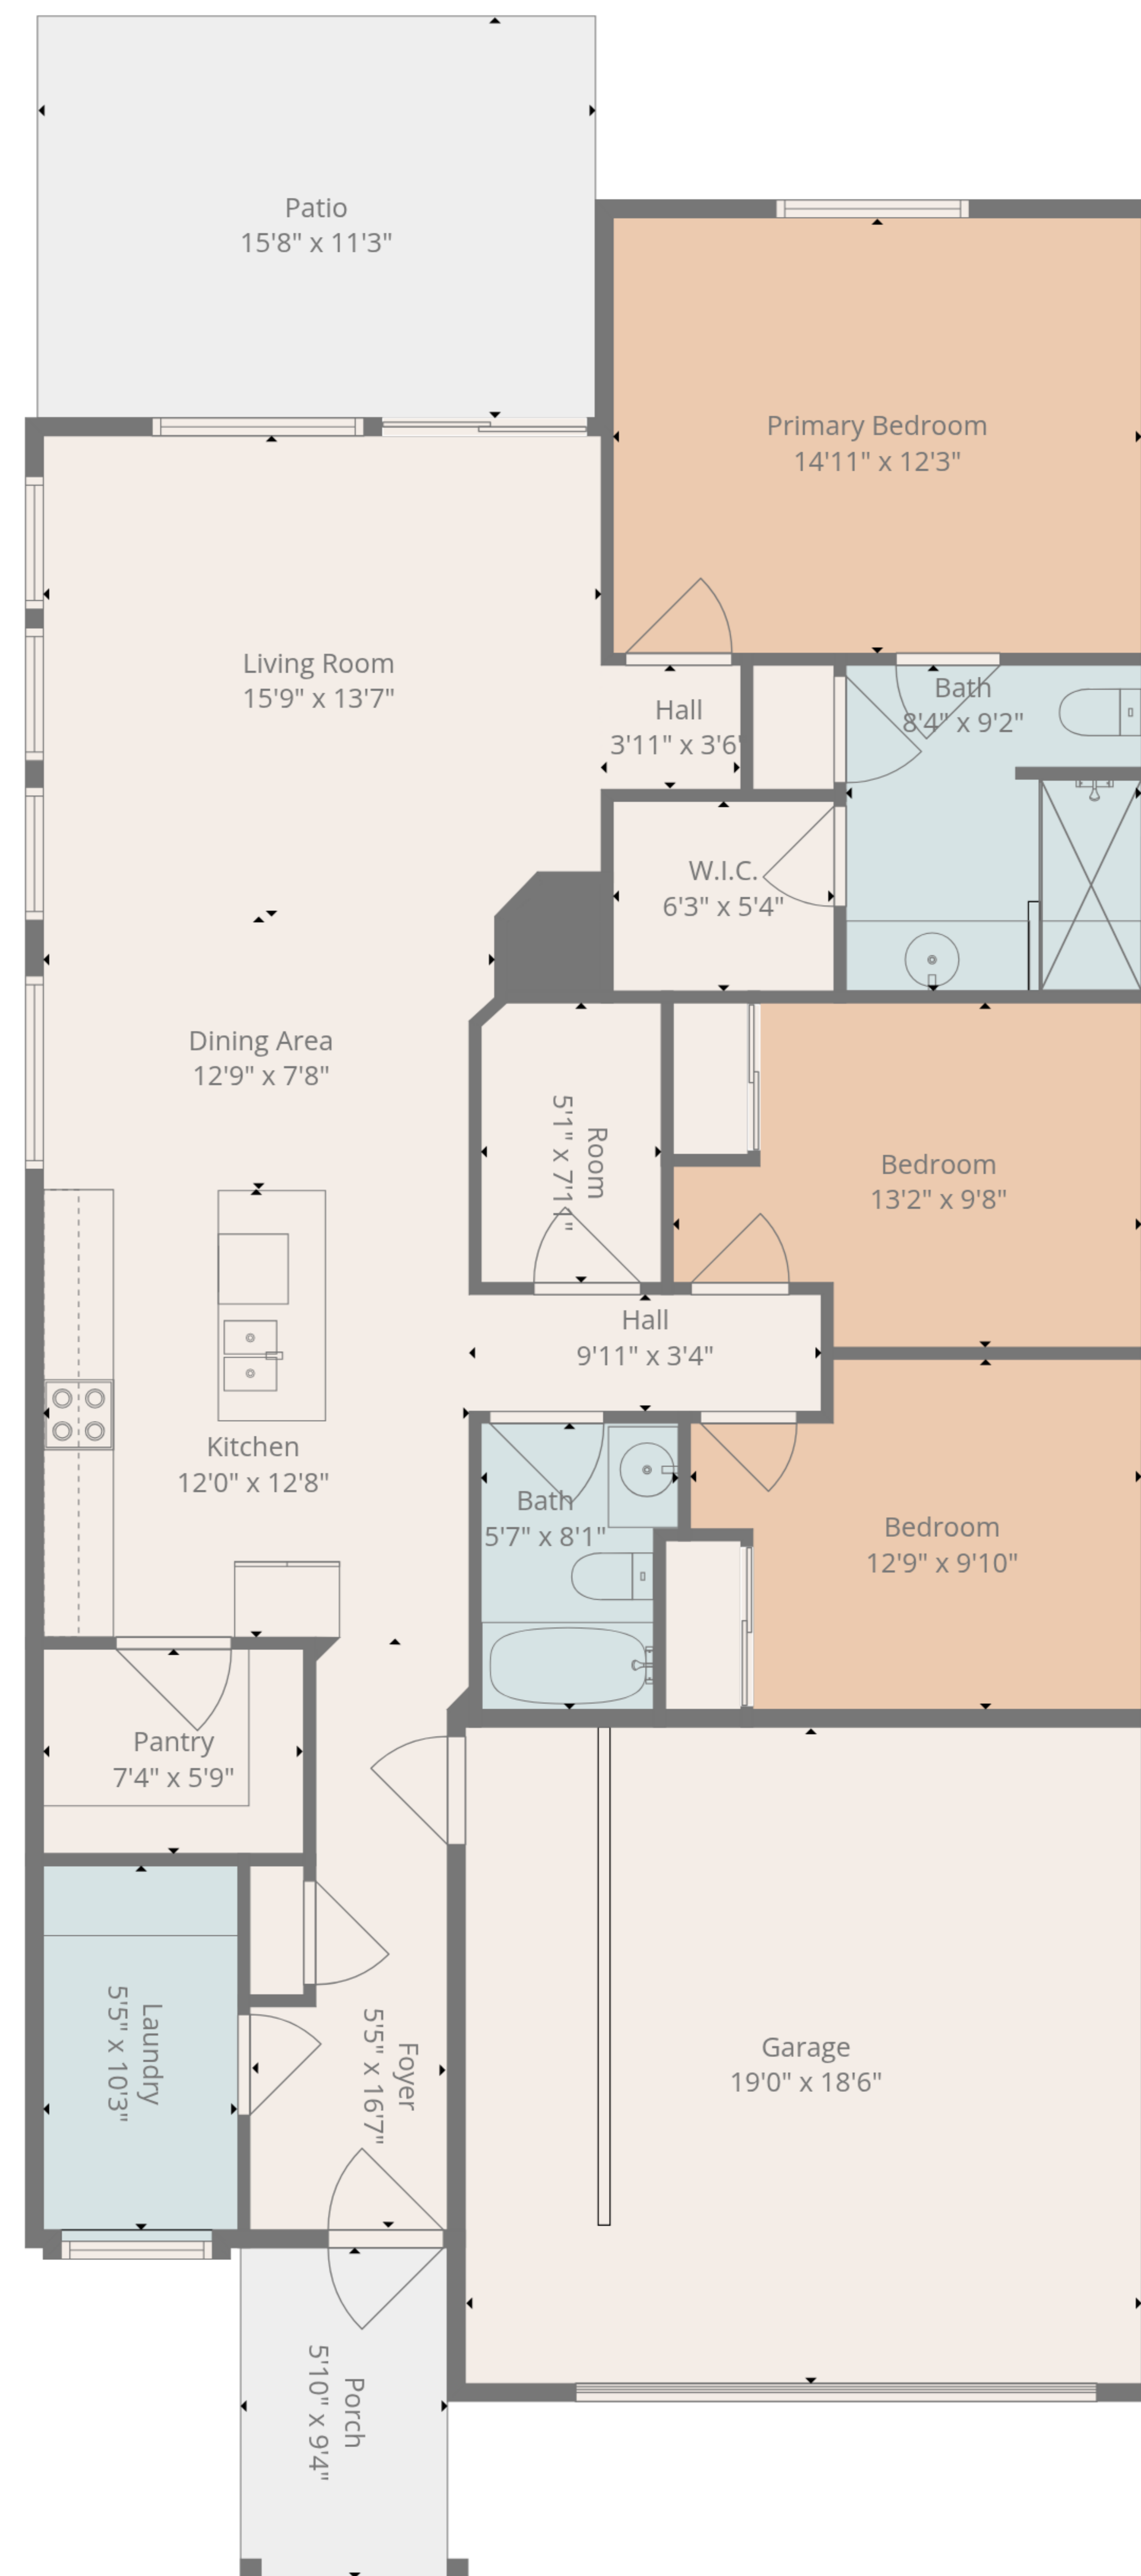

TOTAL: 1371 sq. ft

1st floor: 1371 sq. ft

EXCLUDED AREAS: GARAGE: 352 sq. ft, PORCH: 54 sq. ft, PATIO: 178 sq. ft,

WALLS: 110 sq. ft

TOTAL: 1371 sq. ft

1st floor: 1371 sq. ft

EXCLUDED AREAS: GARAGE: 352 sq. ft, PORCH: 54 sq. ft, PATIO: 178 sq. ft,

WALLS: 110 sq. ft