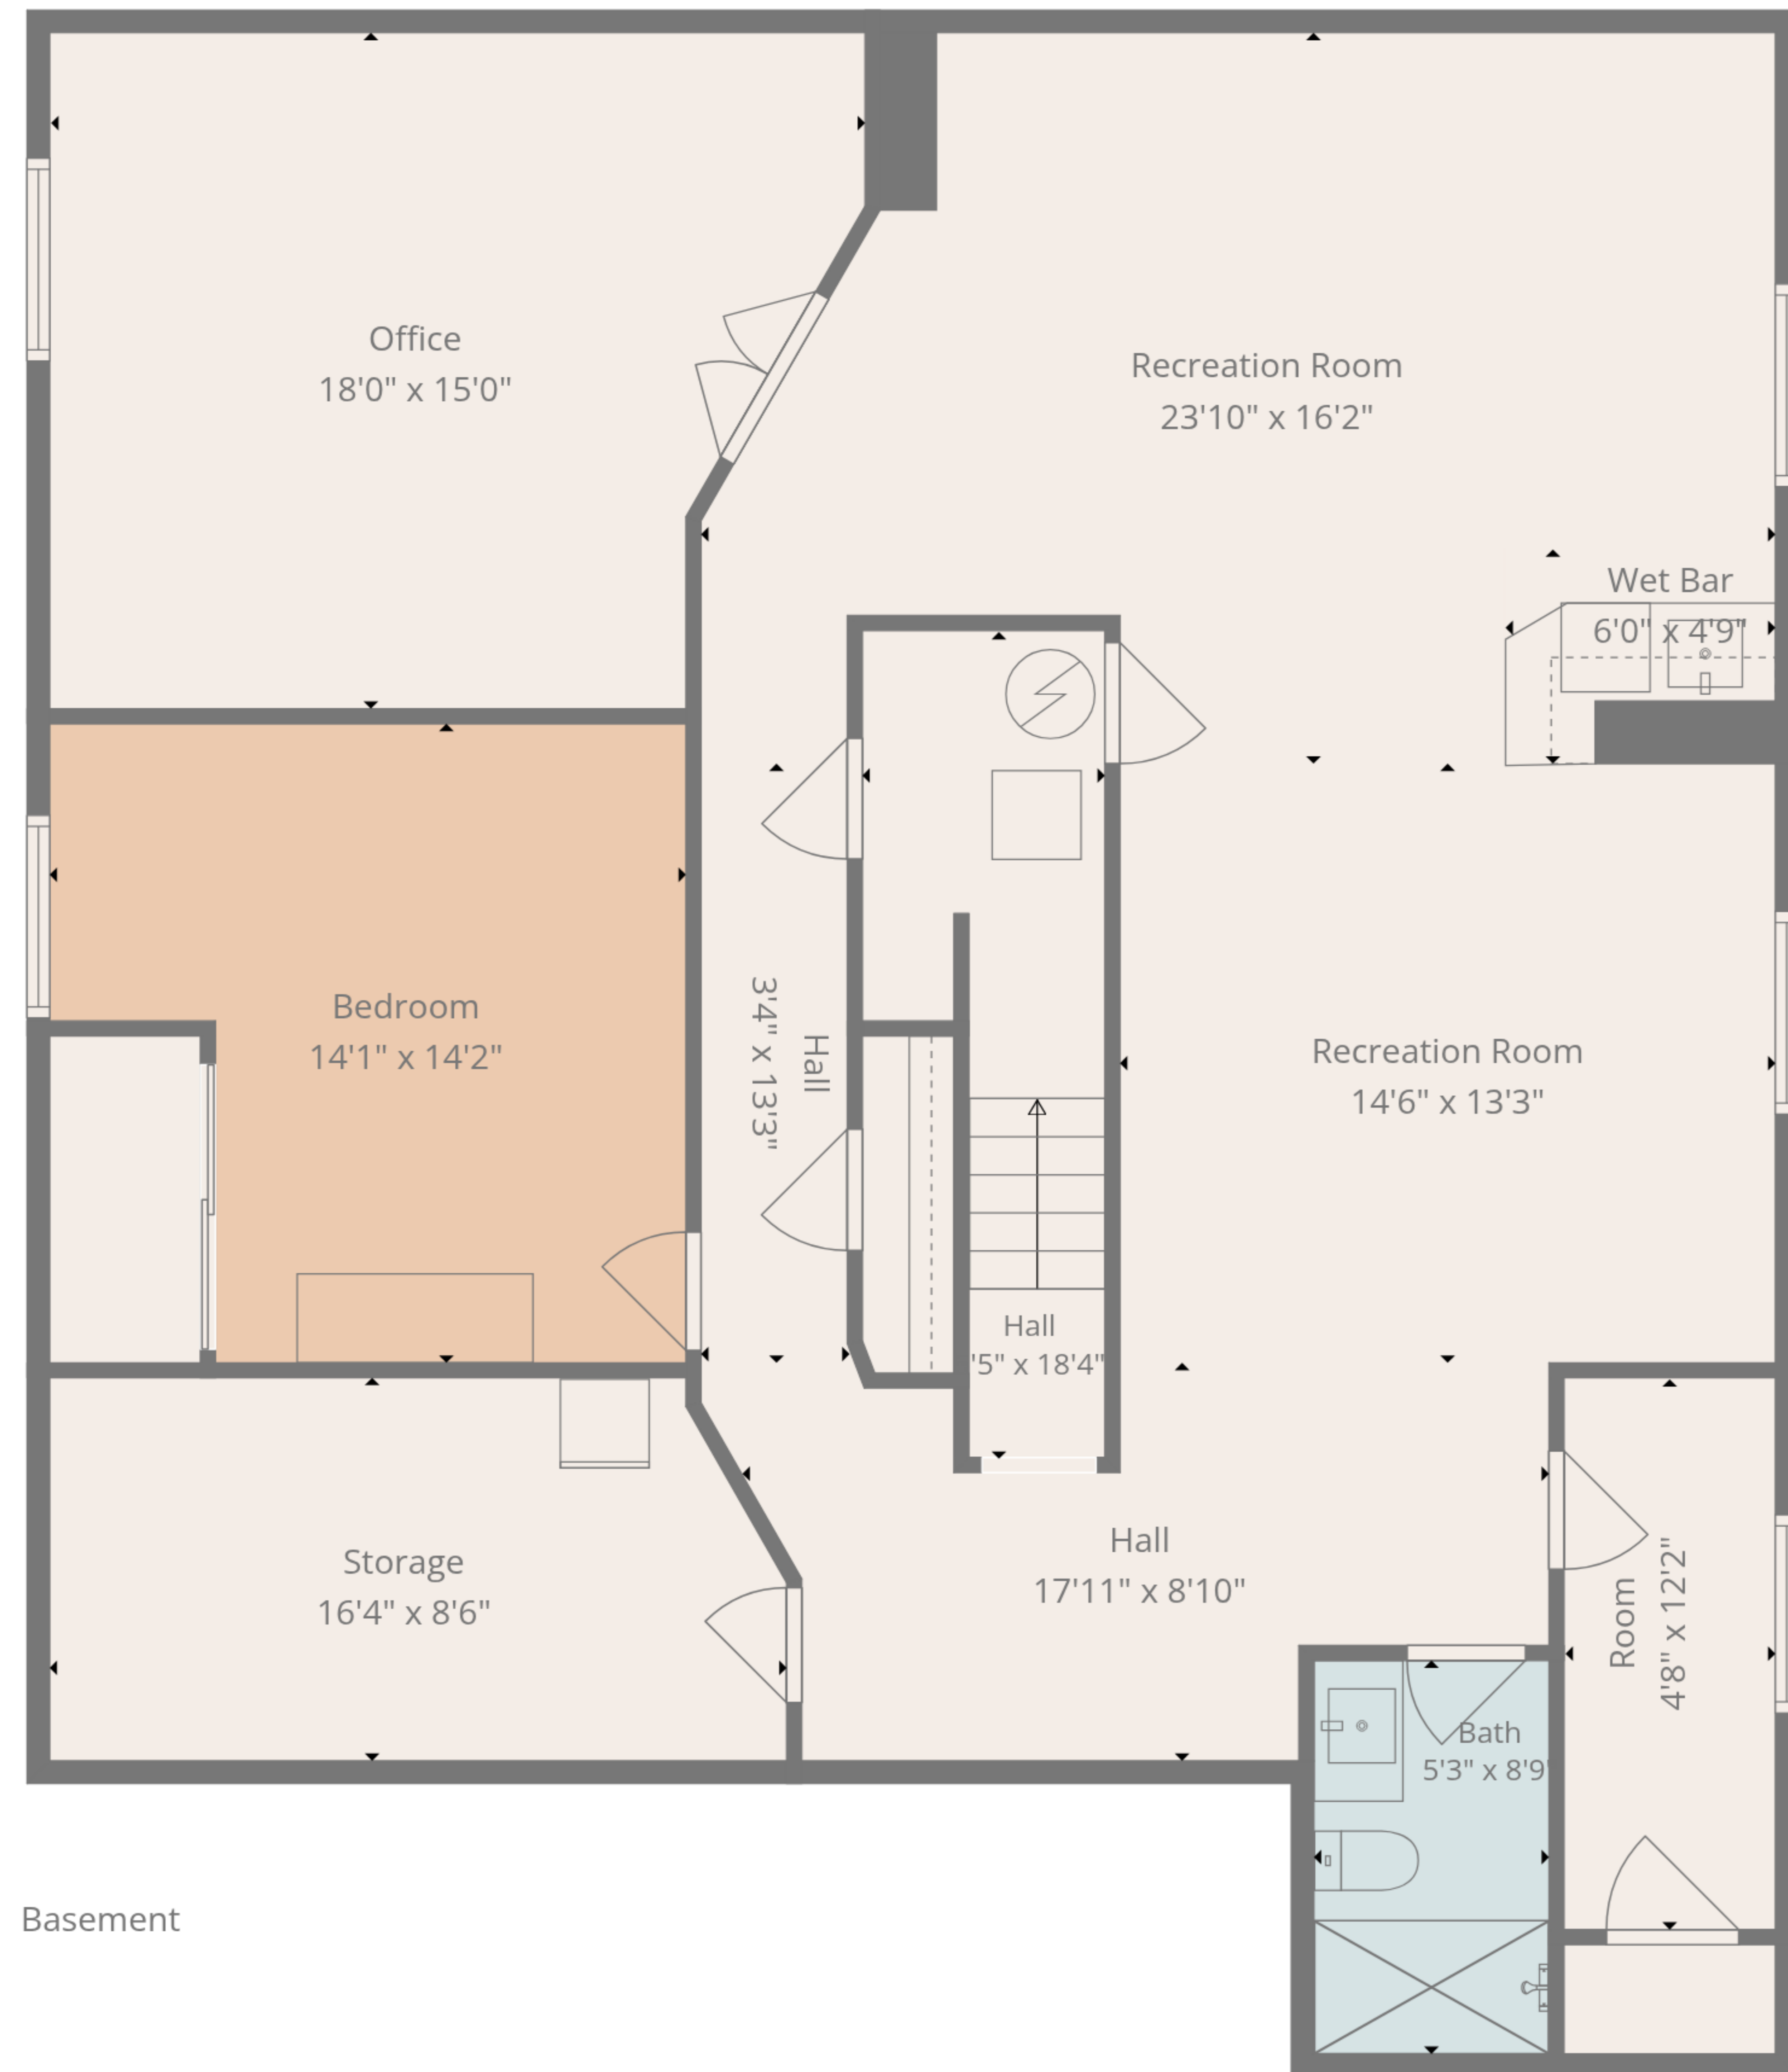

**TOTAL: 3023 sq. ft**

Basement: 1399 sq. ft, 1st floor: 1624 sq. ft

EXCLUDED AREAS: STORAGE: 133 sq. ft, GARAGE: 526 sq. ft, WALLS: 211 sq. ft

Floor Plan Created By Cubicasa App. Measurements Deemed Highly Reliable But Not Guaranteed.

**TOTAL: 3023 sq. ft**  
 Basement: 1399 sq. ft, 1st floor: 1624 sq. ft  
 EXCLUDED AREAS: STORAGE: 133 sq. ft, GARAGE: 526 sq. ft, WALLS: 211 sq. ft