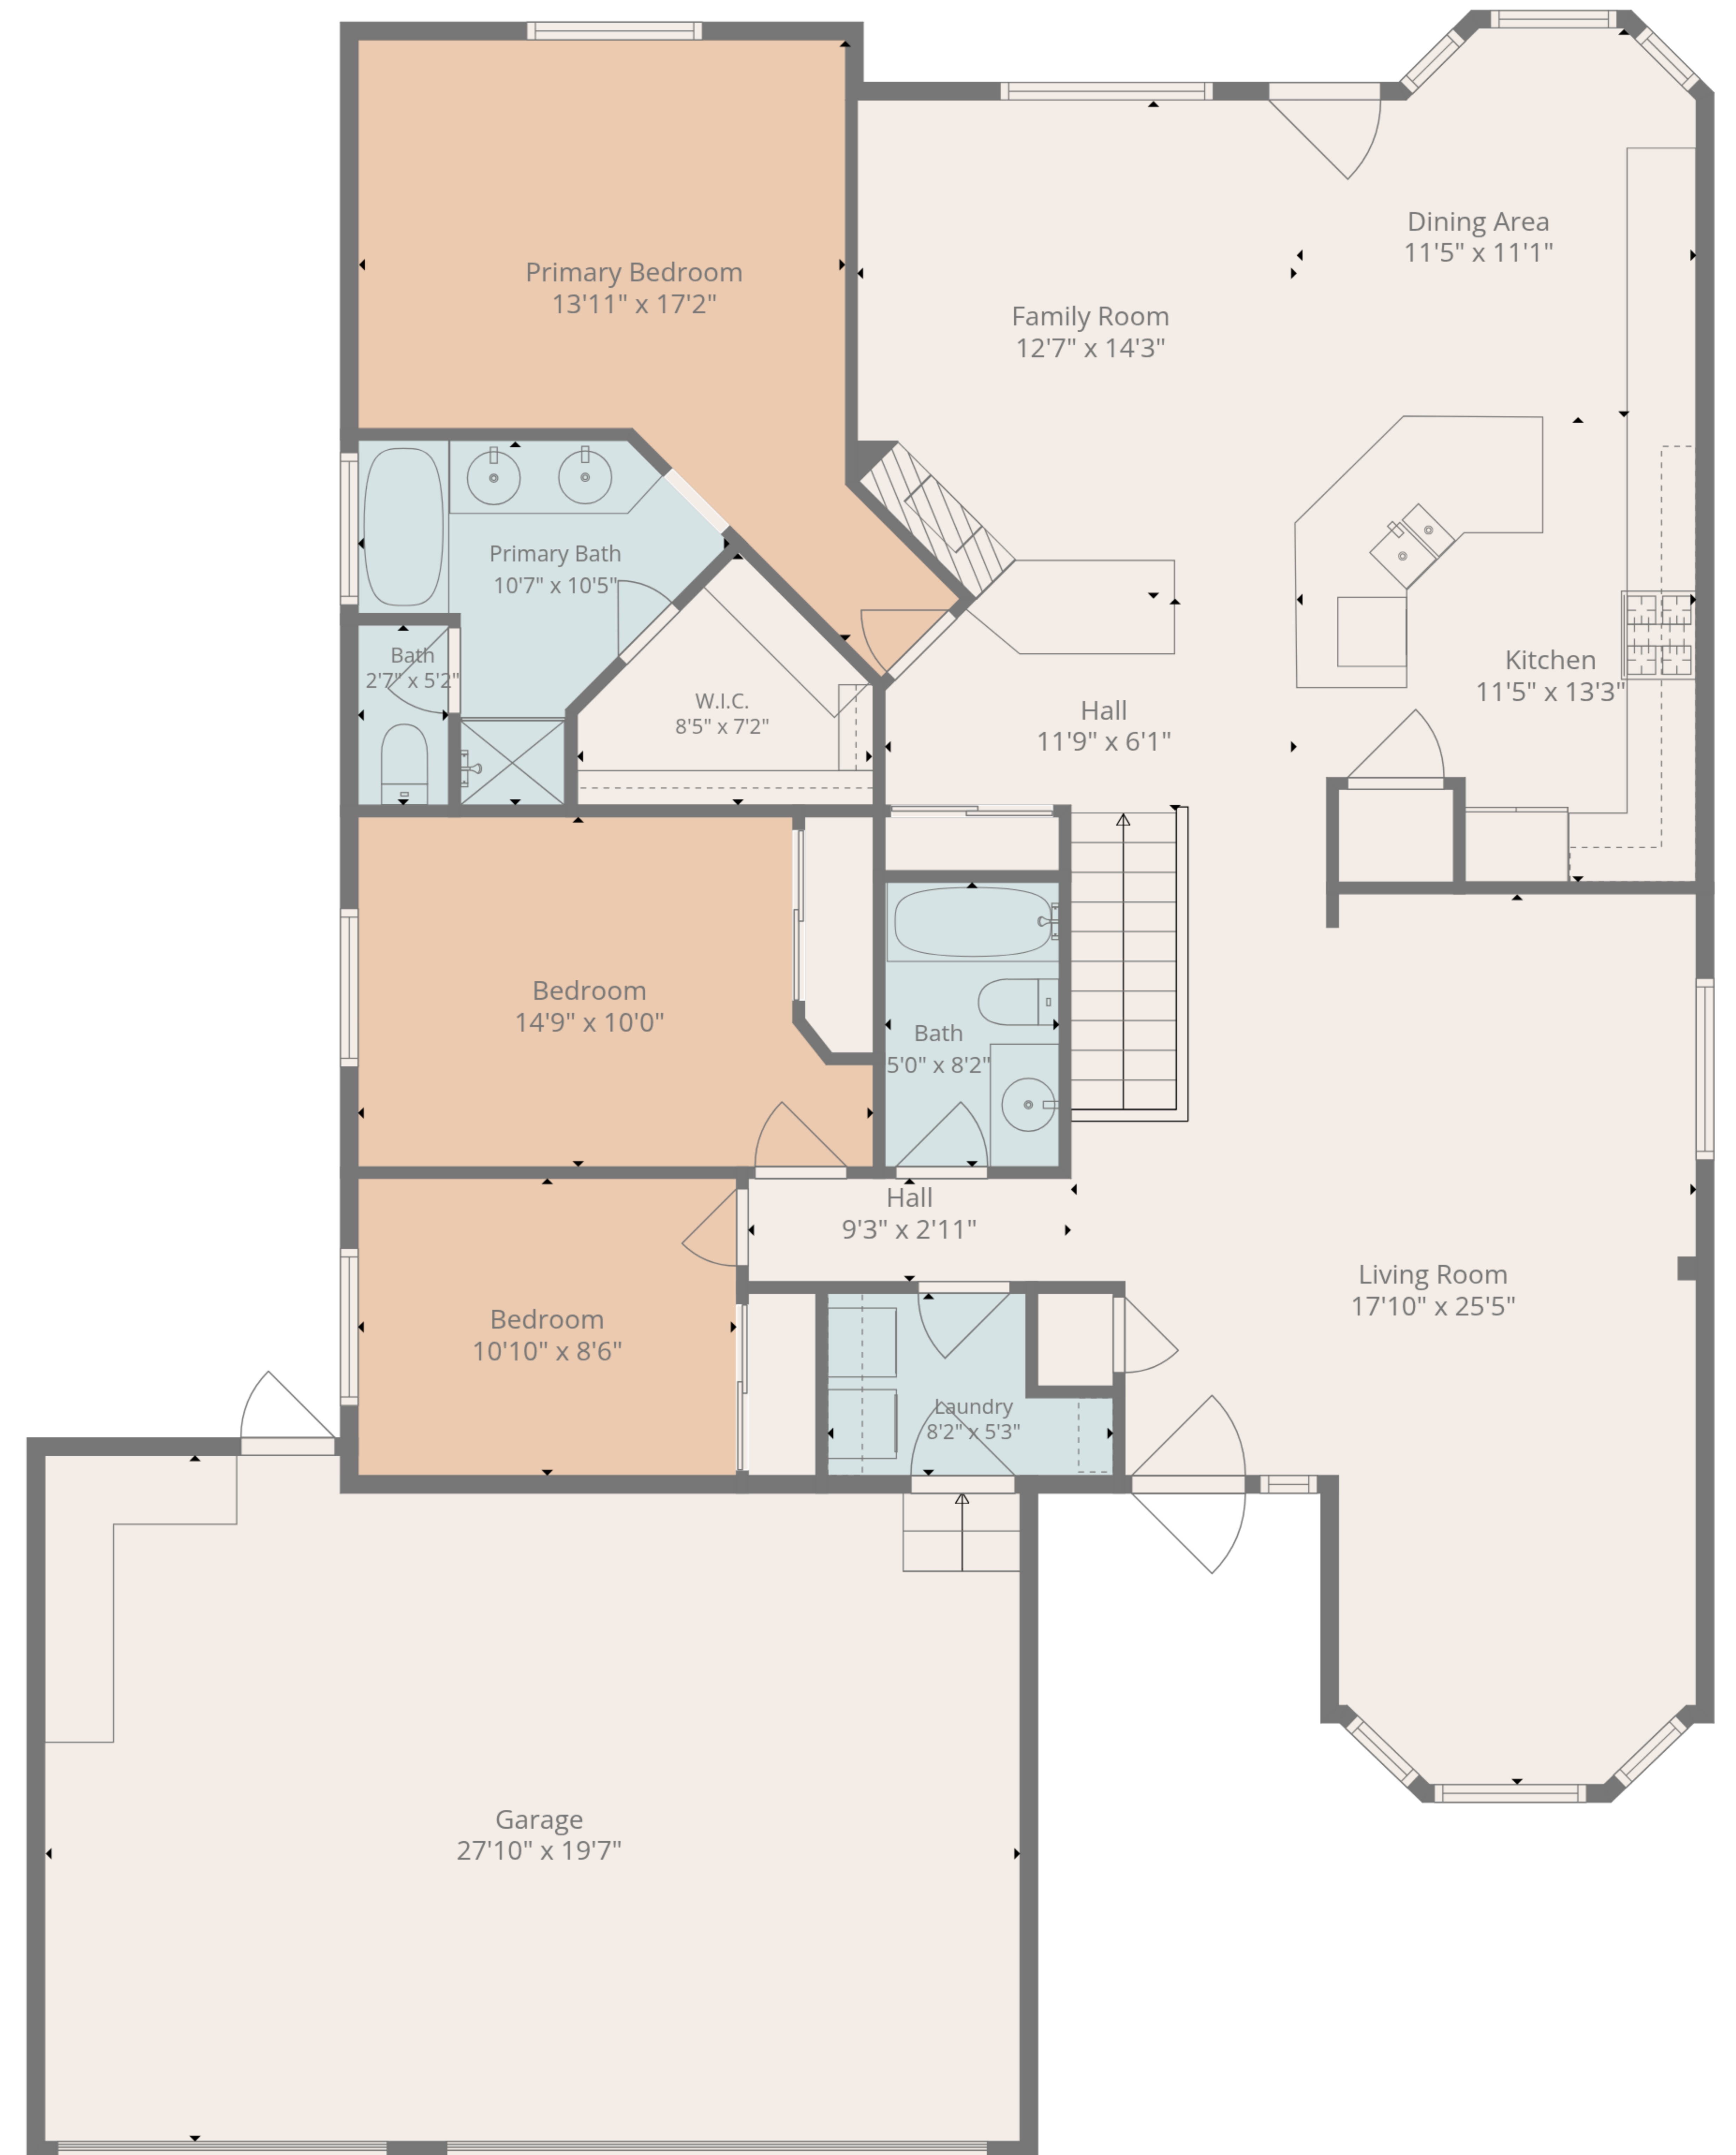

**TOTAL: 3023 sq. ft**

Basement: 1399 sq. ft, 1st floor: 1624 sq. ft

EXCLUDED AREAS: STORAGE: 133 sq. ft, GARAGE: 526 sq. ft, WALLS: 211 sq. ft

Floor Plan Created By Cubicasa App. Measurements Deemed Highly Reliable But Not Guaranteed.

**TOTAL: 3023 sq. ft**  
 Basement: 1399 sq. ft, 1st floor: 1624 sq. ft  
 EXCLUDED AREAS: STORAGE: 133 sq. ft, GARAGE: 526 sq. ft, WALLS: 211 sq. ft