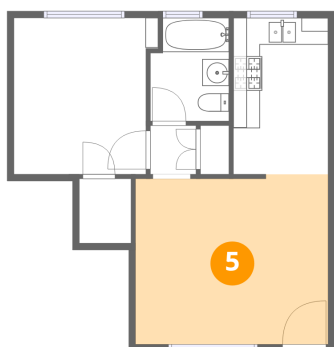

## 2 Floor 1 - Kitchen

Dimensions: 7'1" x 11'8"  
Area: 82 sq. ft  
Counted as living area: Yes

Heated: Yes  
Finished: Yes  
Enclosed: Yes  
Contiguous: Yes  
Permitted: Yes  
Wet space: No  
Addition: No  
Conversion: No

### 3 Floor 1 - Bath

Dimensions: 5'10" x 7'8"  
Area: 45 sq. ft  
Counted as living area: Yes

Heated: Yes  
Finished: Yes  
Enclosed: Yes  
Contiguous: Yes  
Permitted: Yes  
Wet space: Yes  
Addition: No  
Conversion: No

### 4 Floor 1 - Hall

Dimensions: 3'5" x 3'8"  
Area: 12 sq. ft  
Counted as living area: Yes

Heated: Yes  
Finished: Yes  
Enclosed: Yes  
Contiguous: Yes  
Permitted: Yes  
Wet space: No  
Addition: No  
Conversion: No

### 5 Floor 1 - Living Room

Dimensions: 14'5" x 12'8"  
Area: 183 sq. ft  
Counted as living area: Yes

Heated: Yes  
Finished: Yes  
Enclosed: Yes  
Contiguous: Yes  
Permitted: Yes  
Wet space: No  
Addition: No  
Conversion: No