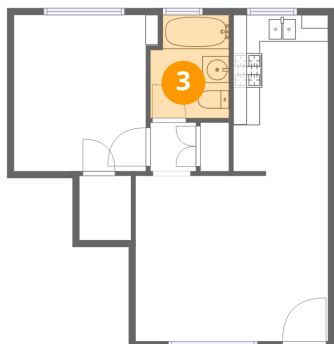

3 Floor 1 - Bath

Dimensions: 5'10" x 7'8"
Area: 45 sq. ft
Counted as living area: Yes

Heated: Yes
Finished: Yes
Enclosed: Yes
Contiguous: Yes
Permitted: Yes
Wet space: Yes
Addition: No
Conversion: No