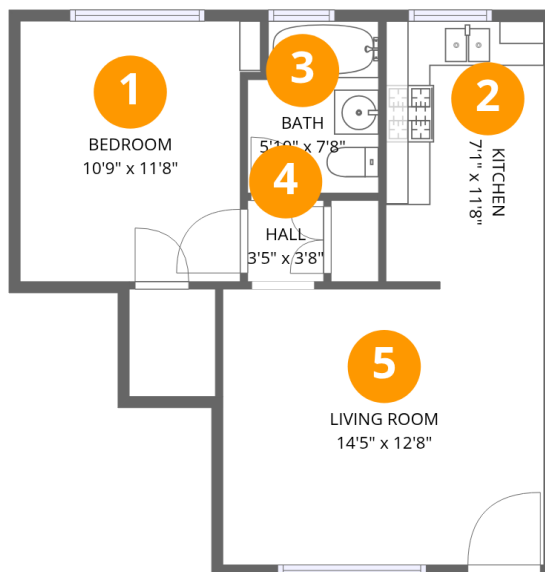

Home data report

685 S Coronado St #207, Los Angeles, CA, US

1st floor

**Total Area: 478 sq. ft**

1st Floor: 478 sq. ft

Excluded: Walls: 0 sq. ft

## Room dimensions

Floor 1

Total:478sqft Excluded: 0sqft

#		Dimensions	sqft	Counted as living area
1	Bedroom	10'9" x 11'8"	126 sq. ft	Yes
2	Kitchen	7'1" x 11'8"	82 sq. ft	Yes
3	Bath	5'10" x 7'8"	45 sq. ft	Yes
4	Hall	3'5" x 3'8"	12 sq. ft	Yes
5	Living Room	14'5" x 12'8"	183 sq. ft	Yes

## 1 Floor 1 - Bedroom

Dimensions: 10'9" x 11'8"  
Area: 126 sq. ft  
Counted as living area: Yes

Heated: Yes  
Finished: Yes  
Enclosed: Yes  
Contiguous: Yes  
Permitted: Yes  
Wet space: No  
Addition: No  
Conversion: No

### 5 Floor 1 - Living Room

Dimensions: 14'5" x 12'8"  
Area: 183 sq. ft  
Counted as living area: Yes

Heated: Yes  
Finished: Yes  
Enclosed: Yes  
Contiguous: Yes  
Permitted: Yes  
Wet space: No  
Addition: No  
Conversion: No