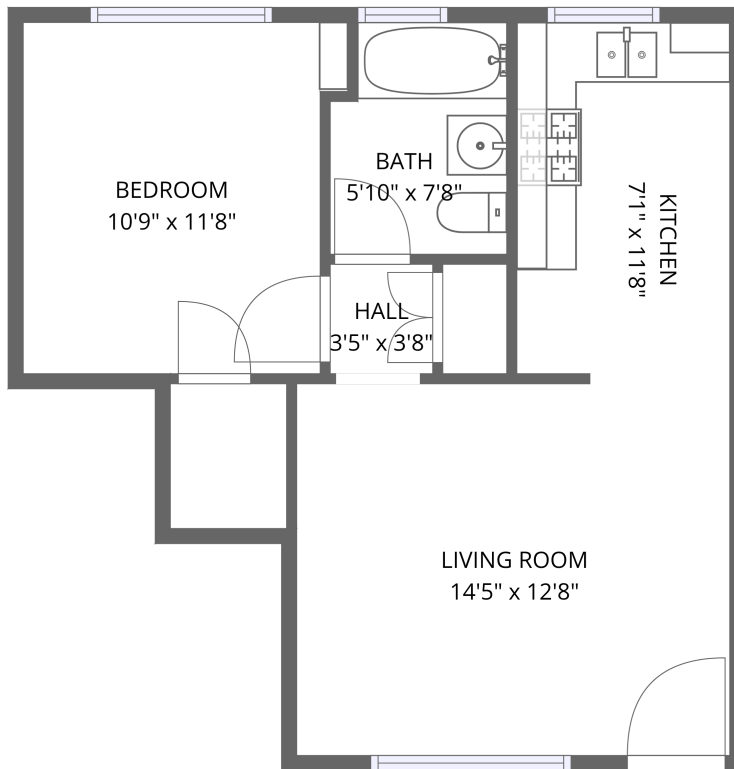

Home data report

685 S Coronado St #207, Los Angeles, CA, US

1st floor

**Total Area: 478 sq. ft**

1st Floor: 478 sq. ft

Excluded: Walls: 0 sq. ft

## Room dimensions

Floor 1

Total:478sqft Excluded: 0sqft

#		Dimensions	sqft	Counted as living area
1	Bedroom	10'9" x 11'8"	126 sq. ft	Yes
2	Kitchen	7'1" x 11'8"	82 sq. ft	Yes
3	Bath	5'10" x 7'8"	45 sq. ft	Yes
4	Hall	3'5" x 3'8"	12 sq. ft	Yes
5	Living Room	14'5" x 12'8"	183 sq. ft	Yes

## 1 Floor 1 - Bedroom

Dimensions: 10'9" x 11'8"  
Area: 126 sq. ft  
Counted as living area: Yes

Heated: Yes  
Finished: Yes  
Enclosed: Yes  
Contiguous: Yes  
Permitted: Yes  
Wet space: No  
Addition: No  
Conversion: No

### 5 Floor 1 - Living Room

Dimensions: 14'5" x 12'8"  
Area: 183 sq. ft  
Counted as living area: Yes

Heated: Yes  
Finished: Yes  
Enclosed: Yes  
Contiguous: Yes  
Permitted: Yes  
Wet space: No  
Addition: No  
Conversion: No