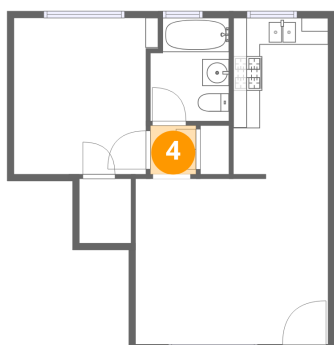

4 Floor 1 - Hall

Dimensions: 3'5" x 3'8"
Area: 12 sq. ft
Counted as living area: Yes

Heated: Yes
Finished: Yes
Enclosed: Yes
Contiguous: Yes
Permitted: Yes
Wet space: No
Addition: No
Conversion: No