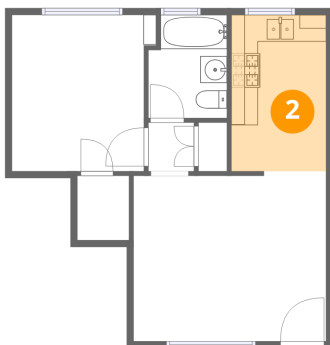

Home data report

685 S Coronado St #207, Los Angeles, CA, US

1st floor

**Total Area: 478 sq. ft**

1st Floor: 478 sq. ft

Excluded: Walls: 0 sq. ft

## Room dimensions

Floor 1

Total:478sqft Excluded: 0sqft

#		Dimensions	sqft	Counted as living area
1	Bedroom	10'9" x 11'8"	126 sq. ft	Yes
2	Kitchen	7'1" x 11'8"	82 sq. ft	Yes
3	Bath	5'10" x 7'8"	45 sq. ft	Yes
4	Hall	3'5" x 3'8"	12 sq. ft	Yes
5	Living Room	14'5" x 12'8"	183 sq. ft	Yes

## 1 Floor 1 - Bedroom

Dimensions: 10'9" x 11'8"  
Area: 126 sq. ft  
Counted as living area: Yes

Heated: Yes  
Finished: Yes  
Enclosed: Yes  
Contiguous: Yes  
Permitted: Yes  
Wet space: No  
Addition: No  
Conversion: No

## 2 Floor 1 - Kitchen

Dimensions: 7'1" x 11'8"  
Area: 82 sq. ft  
Counted as living area: Yes

Heated: Yes  
Finished: Yes  
Enclosed: Yes  
Contiguous: Yes  
Permitted: Yes  
Wet space: No  
Addition: No  
Conversion: No