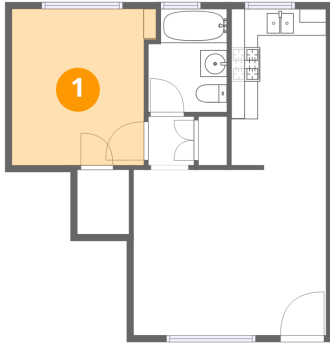

Home data report

685 S Coronado St #207, Los Angeles, CA, US

1st floor

**Total Area: 478 sq. ft**

1st Floor: 478 sq. ft

Excluded: Walls: 0 sq. ft

## Room dimensions

Floor 1

Total:478sqft Excluded: 0sqft

#		Dimensions	sqft	Counted as living area
1	Bedroom	10'9" x 11'8"	126 sq. ft	Yes
2	Kitchen	7'1" x 11'8"	82 sq. ft	Yes
3	Bath	5'10" x 7'8"	45 sq. ft	Yes
4	Hall	3'5" x 3'8"	12 sq. ft	Yes
5	Living Room	14'5" x 12'8"	183 sq. ft	Yes

## 1 Floor 1 - Bedroom

Dimensions: 10'9" x 11'8"  
Area: 126 sq. ft  
Counted as living area: Yes

Heated: Yes  
Finished: Yes  
Enclosed: Yes  
Contiguous: Yes  
Permitted: Yes  
Wet space: No  
Addition: No  
Conversion: No

## 2 Floor 1 - Kitchen

Dimensions: 7'1" x 11'8"  
Area: 82 sq. ft  
Counted as living area: Yes

Heated: Yes  
Finished: Yes  
Enclosed: Yes  
Contiguous: Yes  
Permitted: Yes  
Wet space: No  
Addition: No  
Conversion: No