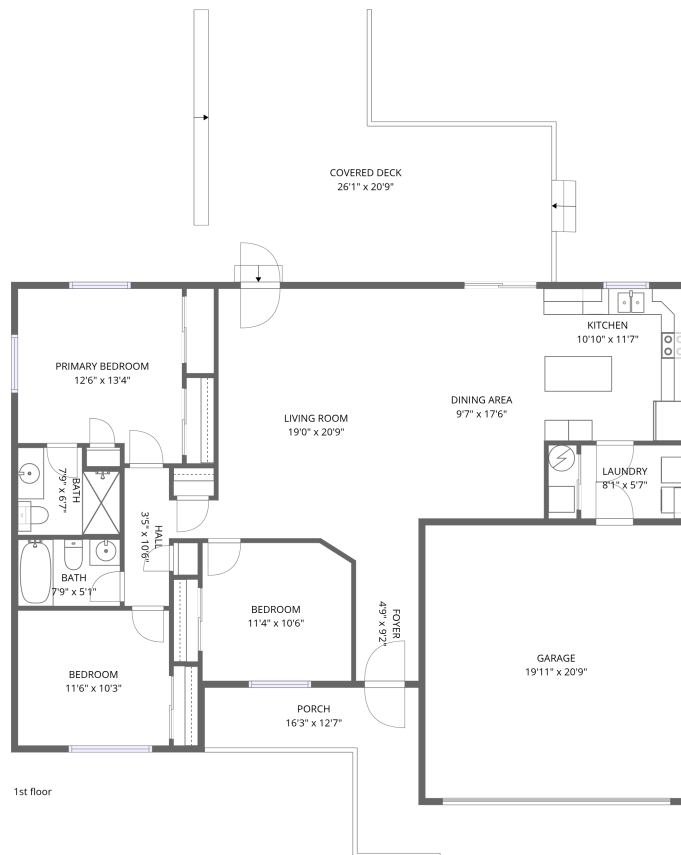

Home data report

947 Pueblo Trail, Greensburg, IN, US

Total Area: 1337 sq. ft

1st Floor: 1337 sq. ft

Excluded: Covered deck 418 sq. ft, Porch 118 sq. ft, Garage 415 sq. ft, Walls: 112 sq. ft

Property summary

 **1** Floors

 **3** Bedrooms

 **2** Bathrooms

 **1** Garages

947 Pueblo Trail, Greensburg, IN, US

Room dimensions

Floor 1

Total: 1337sqft Excluded: 951sqft

#		Dimensions	sqft	Counted as living area
1	Bath	7'9" x 5'1"	40 sq. ft	Yes
2	Living Room	19'0" x 20'9"	311 sq. ft	Yes
3	Primary Bedroom	12'6" x 13'4"	154 sq. ft	Yes
4	Dining Area	9'7" x 17'6"	168 sq. ft	Yes
5	Bedroom	11'4" x 10'6"	118 sq. ft	Yes
6	Porch	16'3" x 12'7"	118 sq. ft	No
7	Covered Deck	26'1" x 20'9"	418 sq. ft	No
8	Laundry	8'1" x 5'7"	45 sq. ft	Yes
9	Foyer	4'9" x 9'2"	44 sq. ft	Yes
10	Kitchen	10'10" x 11'7"	125 sq. ft	Yes
11	Garage	19'11" x 20'9"	415 sq. ft	No

1 Floor 1 - Bath

Dimensions: 7'9" x 5'1"
Area: 40 sq. ft
Counted as living area: Yes

Heated: Yes
Finished: Yes
Enclosed: Yes
Contiguous: Yes
Permitted: Yes
Wet space: Yes
Addition: No
Conversion: No

2 Floor 1 - Living Room