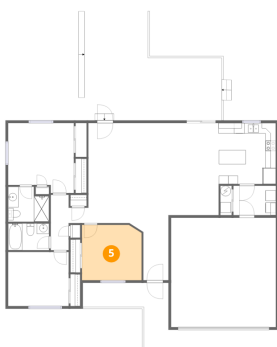

Dimensions: 19'0" x 20'9"
Area: 311 sq. ft
Counted as living area: Yes

Heated: Yes
Finished: Yes
Enclosed: Yes
Contiguous: Yes
Permitted: Yes
Wet space: No
Addition: No
Conversion: No

3 Floor 1 - Primary Bedroom

Dimensions: 12'6" x 13'4"
Area: 154 sq. ft
Counted as living area: Yes

Heated: Yes
Finished: Yes
Enclosed: Yes
Contiguous: Yes
Permitted: Yes
Wet space: No
Addition: No
Conversion: No

4 Floor 1 - Dining Area

Dimensions: 9'7" x 17'6"
Area: 168 sq. ft
Counted as living area: Yes

Heated: Yes
Finished: Yes
Enclosed: Yes
Contiguous: Yes
Permitted: Yes
Wet space: No
Addition: No
Conversion: No

5 Floor 1 - Bedroom

Dimensions: 11'4" x 10'6"
Area: 118 sq. ft
Counted as living area: Yes

Heated: Yes
Finished: Yes
Enclosed: Yes
Contiguous: Yes
Permitted: Yes
Wet space: No
Addition: No
Conversion: No

6 Floor 1 - Porch

Dimensions: 16'3" x 12'7"
Area: 118 sq. ft
Counted as living area: No