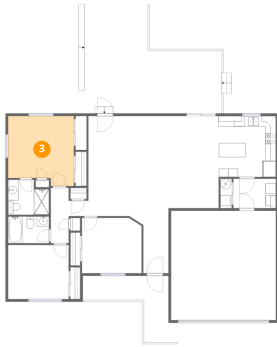

Home data report

947 Pueblo Trail, Greensburg, IN, US

#		Dimensions	sqft	Counted as living area
12	Bedroom	11'6" x 10'3"	119 sq. ft	Yes
13	Bath	7'9" x 6'7"	47 sq. ft	Yes
14	Hall	3'5" x 10'6"	36 sq. ft	Yes

1 Floor 1 - Bath

Dimensions: 7'9" x 5'1"
Area: 40 sq. ft
Counted as living area: Yes

Heated: Yes
Finished: Yes
Enclosed: Yes
Contiguous: Yes
Permitted: Yes
Wet space: Yes
Addition: No
Conversion: No

2 Floor 1 - Living Room

Dimensions: 19'0" x 20'9"
Area: 311 sq. ft
Counted as living area: Yes

Heated: Yes
Finished: Yes
Enclosed: Yes
Contiguous: Yes
Permitted: Yes
Wet space: No
Addition: No
Conversion: No

3 Floor 1 - Primary Bedroom

Dimensions: 12'6" x 13'4"
Area: 154 sq. ft
Counted as living area: Yes

Heated: Yes
Finished: Yes
Enclosed: Yes
Contiguous: Yes
Permitted: Yes
Wet space: No
Addition: No
Conversion: No

4 Floor 1 - Dining Area