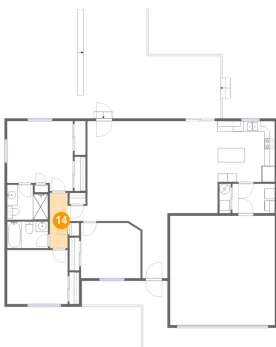

Dimensions: 11'6" x 10'3"
Area: 119 sq. ft
Counted as living area: Yes

Heated: Yes
Finished: Yes
Enclosed: Yes
Contiguous: Yes
Permitted: Yes
Wet space: No
Addition: No
Conversion: No

13 Floor 1 - Bath

Dimensions: 7'9" x 6'7"
Area: 47 sq. ft
Counted as living area: Yes

Heated: Yes
Finished: Yes
Enclosed: Yes
Contiguous: Yes
Permitted: Yes
Wet space: Yes
Addition: No
Conversion: No

14 Floor 1 - Hall

Dimensions: 3'5" x 10'6"
Area: 36 sq. ft
Counted as living area: Yes

Heated: Yes
Finished: Yes
Enclosed: Yes
Contiguous: Yes
Permitted: Yes
Wet space: No
Addition: No
Conversion: No