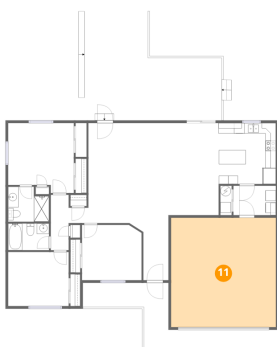

Heated: No
Finished: No
Enclosed: No
Contiguous: Yes
Permitted: Yes
Wet space: No
Addition: No
Conversion: No

8 Floor 1 - Laundry

Dimensions: 8'1" x 5'7"
Area: 45 sq. ft
Counted as living area: Yes

Heated: Yes
Finished: Yes
Enclosed: Yes
Contiguous: Yes
Permitted: Yes
Wet space: No
Addition: No
Conversion: No

9 Floor 1 - Foyer

Dimensions: 4'9" x 9'2"
Area: 44 sq. ft
Counted as living area: Yes

Heated: Yes
Finished: Yes
Enclosed: Yes
Contiguous: Yes
Permitted: Yes
Wet space: No
Addition: No
Conversion: No

10 Floor 1 - Kitchen

Dimensions: 10'10" x 11'7"
Area: 125 sq. ft
Counted as living area: Yes

Heated: Yes
Finished: Yes
Enclosed: Yes
Contiguous: Yes
Permitted: Yes
Wet space: No
Addition: No
Conversion: No

11 Floor 1 - Garage