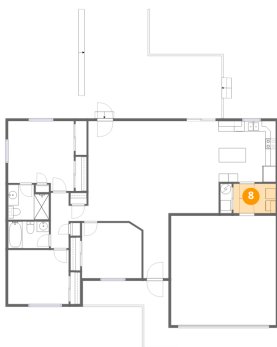

Dimensions: 11'4" x 10'6"
Area: 118 sq. ft
Counted as living area: Yes

Heated: Yes
Finished: Yes
Enclosed: Yes
Contiguous: Yes
Permitted: Yes
Wet space: No
Addition: No
Conversion: No

6 Floor 1 - Porch

Dimensions: 16'3" x 12'7"
Area: 118 sq. ft
Counted as living area: No

Heated: No
Finished: No
Enclosed: No
Contiguous: Yes
Permitted: Yes
Wet space: No
Addition: No
Conversion: No

7 Floor 1 - Covered Deck

Dimensions: 26'1" x 20'9"
Area: 418 sq. ft
Counted as living area: No

Heated: No
Finished: No
Enclosed: No
Contiguous: Yes
Permitted: Yes
Wet space: No
Addition: No
Conversion: No

8 Floor 1 - Laundry

Dimensions: 8'1" x 5'7"
Area: 45 sq. ft
Counted as living area: Yes

Heated: Yes
Finished: Yes
Enclosed: Yes
Contiguous: Yes
Permitted: Yes
Wet space: No
Addition: No
Conversion: No

9 Floor 1 - Foyer

Dimensions: 4'9" x 9'2"
Area: 44 sq. ft
Counted as living area: Yes

Heated: Yes
Finished: Yes
Enclosed: Yes
Contiguous: Yes
Permitted: Yes
Wet space: No
Addition: No
Conversion: No

10 Floor 1 - Kitchen