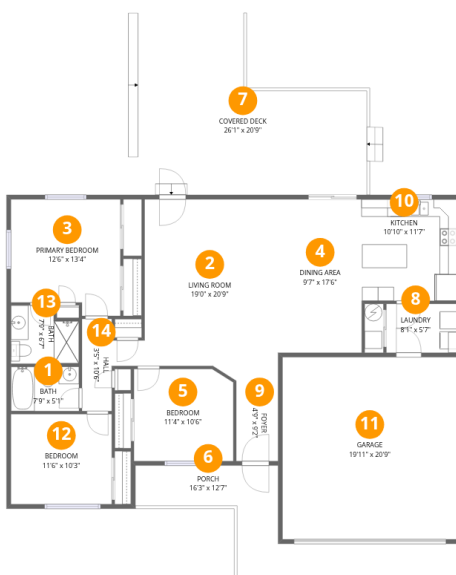

Home data report

947 Pueblo Trail, Greensburg, IN, US

Total Area: 1337 sq. ft

1st Floor: 1337 sq. ft

Excluded: Covered deck 418 sq. ft, Porch 118 sq. ft, Garage 415 sq. ft, Walls: 112 sq. ft

Property summary

 **1** Floors

 **3** Bedrooms

 **2** Bathrooms

 **1** Garages

947 Pueblo Trail, Greensburg, IN, US

Room dimensions

Floor 1

Total: 1337sqft Excluded: 951sqft

#		Dimensions	sqft	Counted as living area
1	Bath	7'9" x 5'1"	40 sq. ft	Yes
2	Living Room	19'0" x 20'9"	311 sq. ft	Yes
3	Primary Bedroom	12'6" x 13'4"	154 sq. ft	Yes
4	Dining Area	9'7" x 17'6"	168 sq. ft	Yes
5	Bedroom	11'4" x 10'6"	118 sq. ft	Yes
6	Porch	16'3" x 12'7"	118 sq. ft	No
7	Covered Deck	26'1" x 20'9"	418 sq. ft	No
8	Laundry	8'1" x 5'7"	45 sq. ft	Yes
9	Foyer	4'9" x 9'2"	44 sq. ft	Yes
10	Kitchen	10'10" x 11'7"	125 sq. ft	Yes
11	Garage	19'11" x 20'9"	415 sq. ft	No

9 Floor 1 - Foyer

Dimensions: 4'9" x 9'2"
Area: 44 sq. ft
Counted as living area: Yes

Heated: Yes
Finished: Yes
Enclosed: Yes
Contiguous: Yes
Permitted: Yes
Wet space: No
Addition: No
Conversion: No

10 Floor 1 - Kitchen