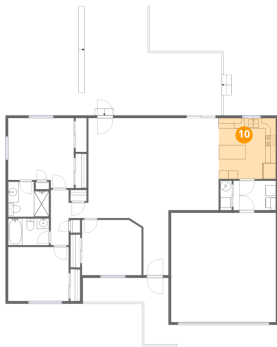

Heated: No
Finished: No
Enclosed: No
Contiguous: Yes
Permitted: Yes
Wet space: No
Addition: No
Conversion: No

7 Floor 1 - Covered Deck

Dimensions: 26'1" x 20'9"
Area: 418 sq. ft
Counted as living area: No

Heated: No
Finished: No
Enclosed: No
Contiguous: Yes
Permitted: Yes
Wet space: No
Addition: No
Conversion: No

8 Floor 1 - Laundry

Dimensions: 8'1" x 5'7"
Area: 45 sq. ft
Counted as living area: Yes

Heated: Yes
Finished: Yes
Enclosed: Yes
Contiguous: Yes
Permitted: Yes
Wet space: No
Addition: No
Conversion: No

9 Floor 1 - Foyer

Dimensions: 4'9" x 9'2"
Area: 44 sq. ft
Counted as living area: Yes

Heated: Yes
Finished: Yes
Enclosed: Yes
Contiguous: Yes
Permitted: Yes
Wet space: No
Addition: No
Conversion: No

10 Floor 1 - Kitchen

Dimensions: 10'10" x 11'7"
Area: 125 sq. ft
Counted as living area: Yes

Heated: Yes
Finished: Yes
Enclosed: Yes
Contiguous: Yes
Permitted: Yes
Wet space: No
Addition: No
Conversion: No

11 Floor 1 - Garage