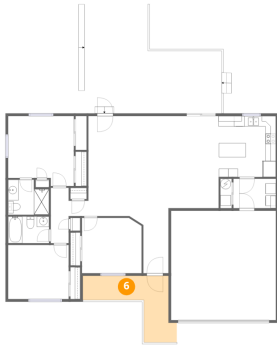

Dimensions: 12'6" x 13'4"
Area: 154 sq. ft
Counted as living area: Yes

Heated: Yes
Finished: Yes
Enclosed: Yes
Contiguous: Yes
Permitted: Yes
Wet space: No
Addition: No
Conversion: No

4 Floor 1 - Dining Area

Dimensions: 9'7" x 17'6"
Area: 168 sq. ft
Counted as living area: Yes

Heated: Yes
Finished: Yes
Enclosed: Yes
Contiguous: Yes
Permitted: Yes
Wet space: No
Addition: No
Conversion: No

5 Floor 1 - Bedroom

Dimensions: 11'4" x 10'6"
Area: 118 sq. ft
Counted as living area: Yes

Heated: Yes
Finished: Yes
Enclosed: Yes
Contiguous: Yes
Permitted: Yes
Wet space: No
Addition: No
Conversion: No

6 Floor 1 - Porch

Dimensions: 16'3" x 12'7"
Area: 118 sq. ft
Counted as living area: No