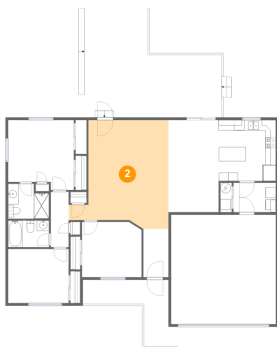

#		Dimensions	sqft	Counted as living area
1	Bath	7'9" x 5'1"	40 sq. ft	Yes
2	Living Room	19'0" x 20'9"	311 sq. ft	Yes
3	Primary Bedroom	12'6" x 13'4"	154 sq. ft	Yes
4	Dining Area	9'7" x 17'6"	168 sq. ft	Yes
5	Bedroom	11'4" x 10'6"	118 sq. ft	Yes
6	Porch	16'3" x 12'7"	118 sq. ft	No
7	Covered Deck	26'1" x 20'9"	418 sq. ft	No
8	Laundry	8'1" x 5'7"	45 sq. ft	Yes
9	Foyer	4'9" x 9'2"	44 sq. ft	Yes
10	Kitchen	10'10" x 11'7"	125 sq. ft	Yes
11	Garage	19'11" x 20'9"	415 sq. ft	No

Home data report

947 Pueblo Trail, Greensburg, IN, US

#		Dimensions	sqft	Counted as living area
12	Bedroom	11'6" x 10'3"	119 sq. ft	Yes
13	Bath	7'9" x 6'7"	47 sq. ft	Yes
14	Hall	3'5" x 10'6"	36 sq. ft	Yes

1 Floor 1 - Bath

Dimensions: 7'9" x 5'1"
Area: 40 sq. ft
Counted as living area: Yes

Heated: Yes
Finished: Yes
Enclosed: Yes
Contiguous: Yes
Permitted: Yes
Wet space: Yes
Addition: No
Conversion: No

2 Floor 1 - Living Room

Dimensions: 19'0" x 20'9"
Area: 311 sq. ft
Counted as living area: Yes

Heated: Yes
Finished: Yes
Enclosed: Yes
Contiguous: Yes
Permitted: Yes
Wet space: No
Addition: No
Conversion: No

3 Floor 1 - Primary Bedroom