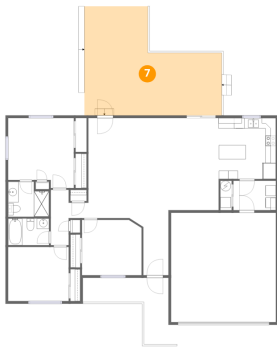

Dimensions: 11'4" x 10'6"
Area: 118 sq. ft
Counted as living area: Yes

Heated: Yes
Finished: Yes
Enclosed: Yes
Contiguous: Yes
Permitted: Yes
Wet space: No
Addition: No
Conversion: No

6 Floor 1 - Porch

Dimensions: 16'3" x 12'7"
Area: 118 sq. ft
Counted as living area: No

Heated: No
Finished: No
Enclosed: No
Contiguous: Yes
Permitted: Yes
Wet space: No
Addition: No
Conversion: No

7 Floor 1 - Covered Deck

Dimensions: 26'1" x 20'9"
Area: 418 sq. ft
Counted as living area: No

Heated: No
Finished: No
Enclosed: No
Contiguous: Yes
Permitted: Yes
Wet space: No
Addition: No
Conversion: No

8 Floor 1 - Laundry

Dimensions: 8'1" x 5'7"
Area: 45 sq. ft
Counted as living area: Yes

Heated: Yes
Finished: Yes
Enclosed: Yes
Contiguous: Yes
Permitted: Yes
Wet space: No
Addition: No
Conversion: No