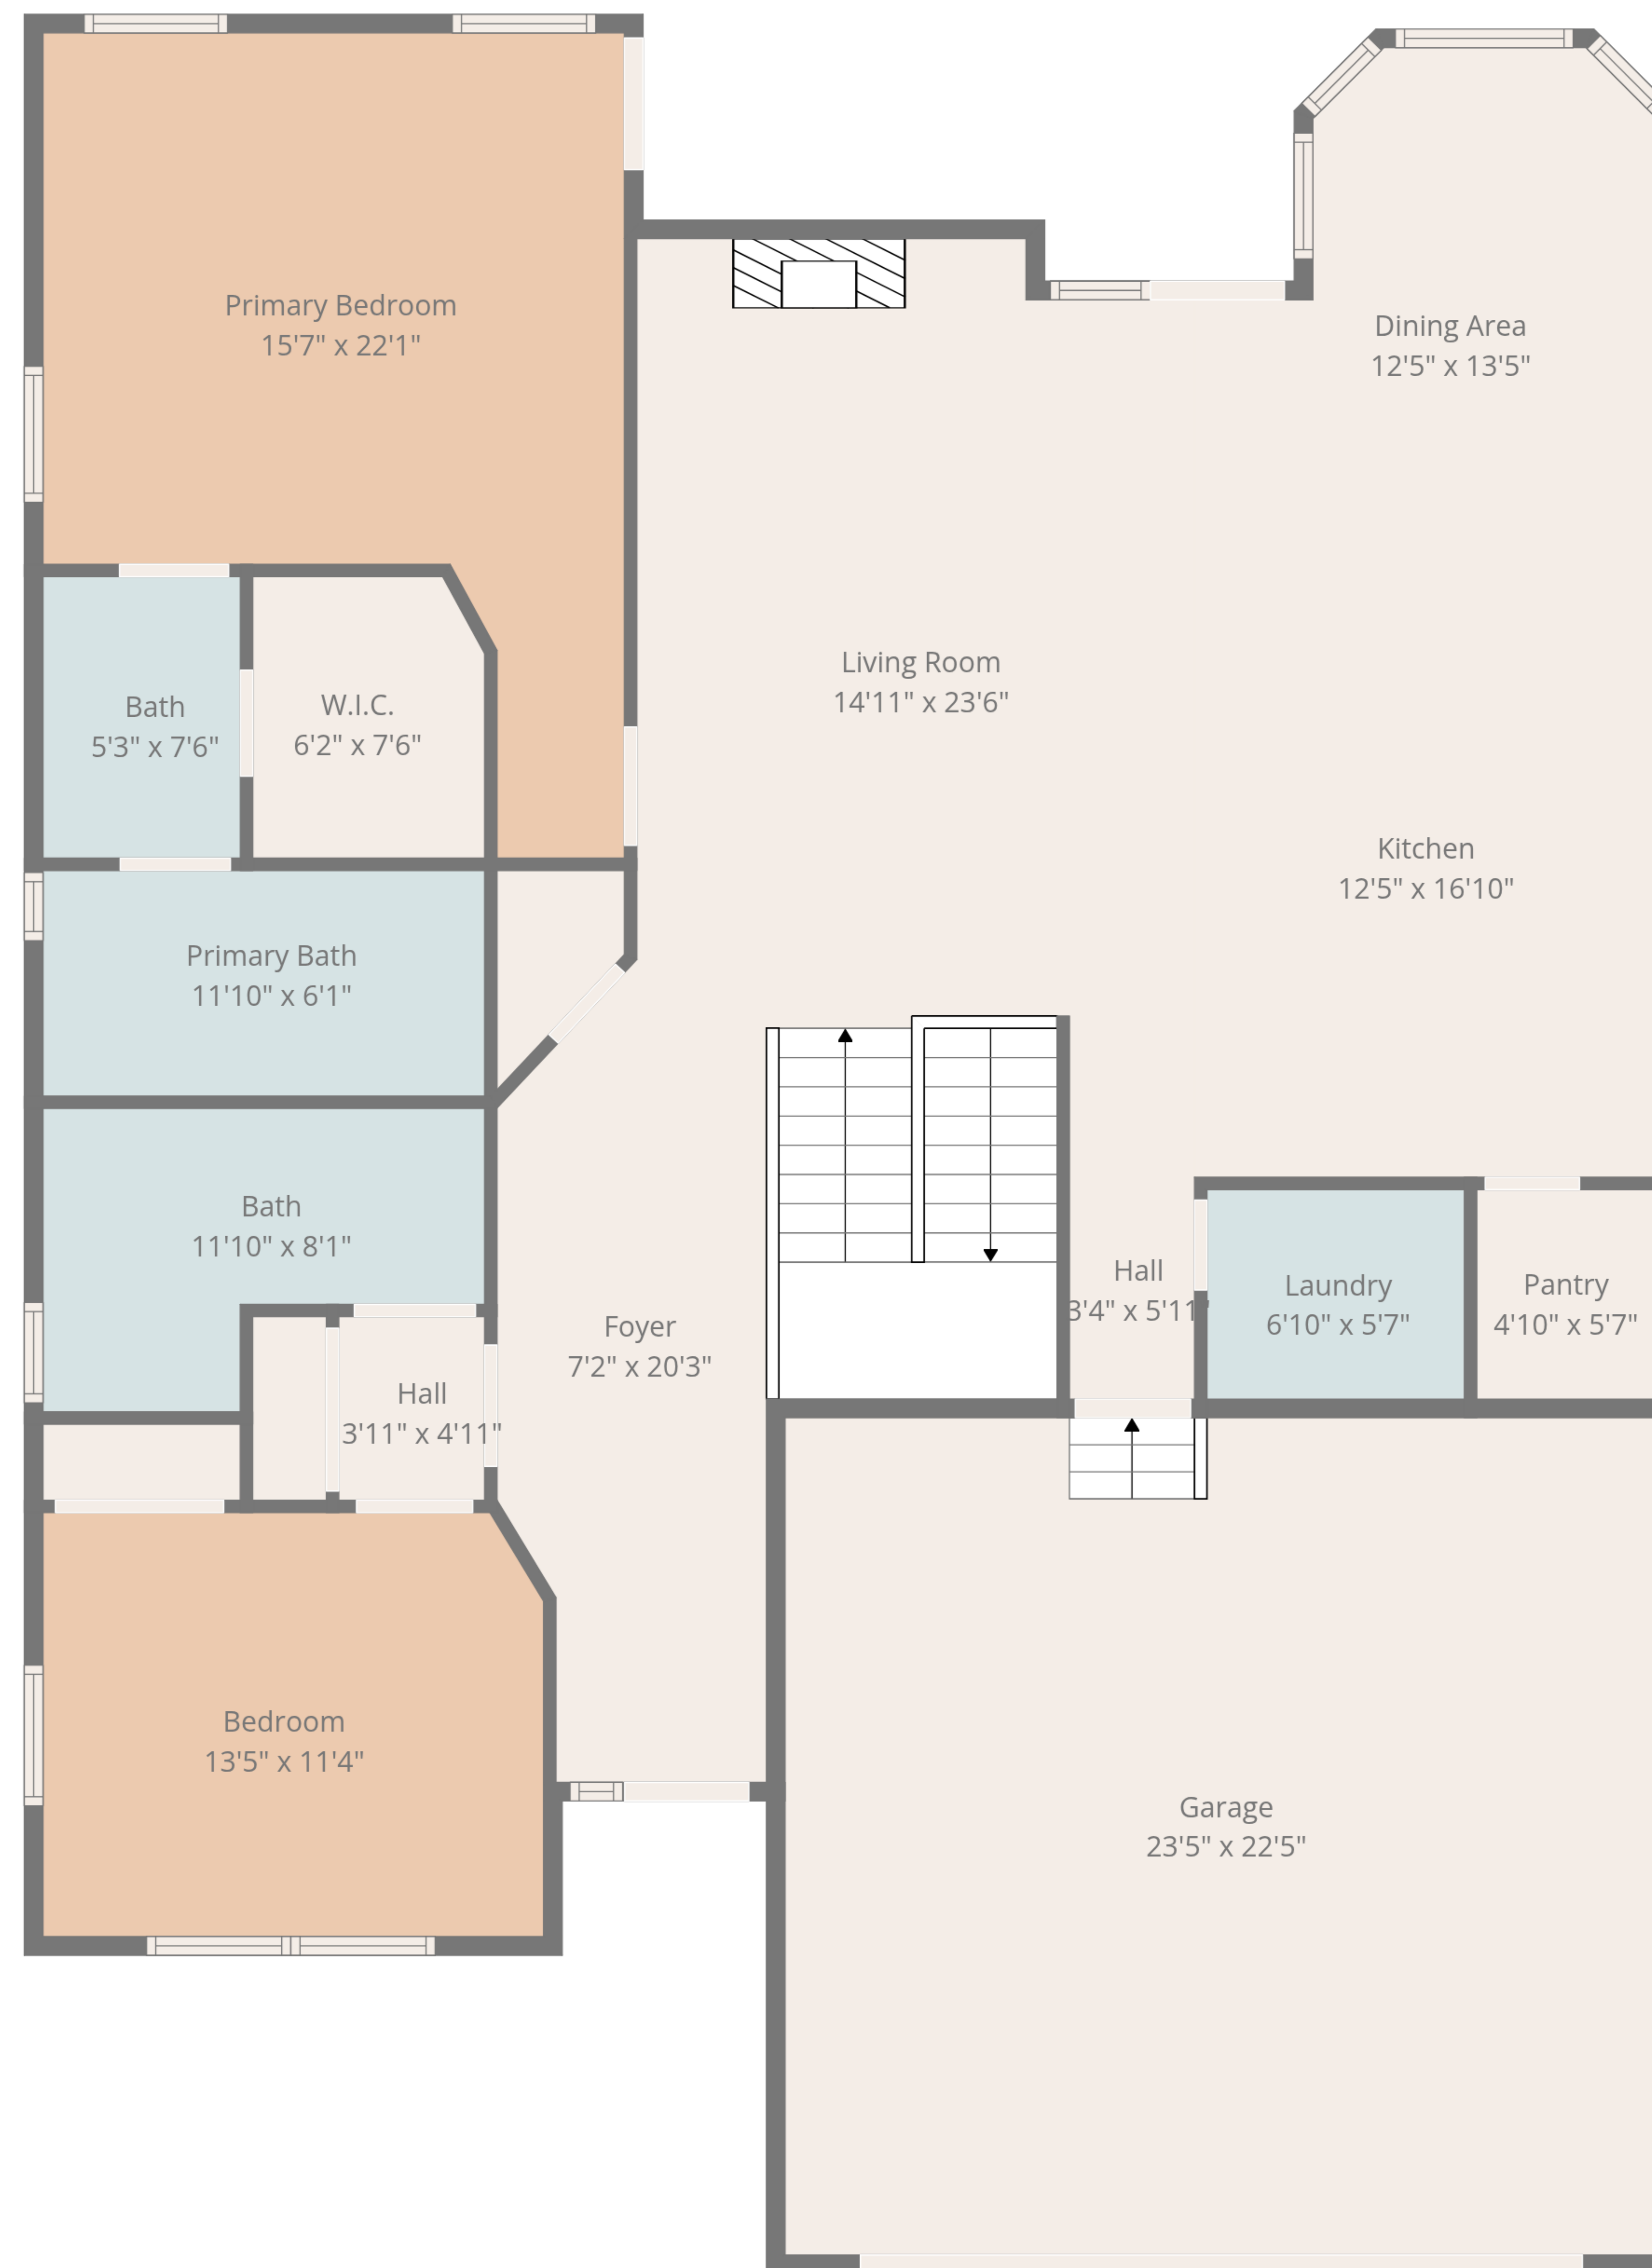

**TOTAL: 3487 sq. ft**

Basement: 1770 sq. ft, 1st floor: 1717 sq. ft

EXCLUDED AREAS: UTILITY: 63 sq. ft, GARAGE: 525 sq. ft, WALLS: 235 sq. ft

**TOTAL: 3487 sq. ft**

Basement: 1770 sq. ft, 1st floor: 1717 sq. ft

EXCLUDED AREAS: UTILITY: 63 sq. ft, GARAGE: 525 sq. ft, WALLS: 235 sq. ft

Basement

1st Floor

**TOTAL: 3487 sq. ft**  
 Basement: 1770 sq. ft, 1st floor: 1717 sq. ft  
 EXCLUDED AREAS: UTILITY: 63 sq. ft, GARAGE: 525 sq. ft, WALLS: 235 sq. ft