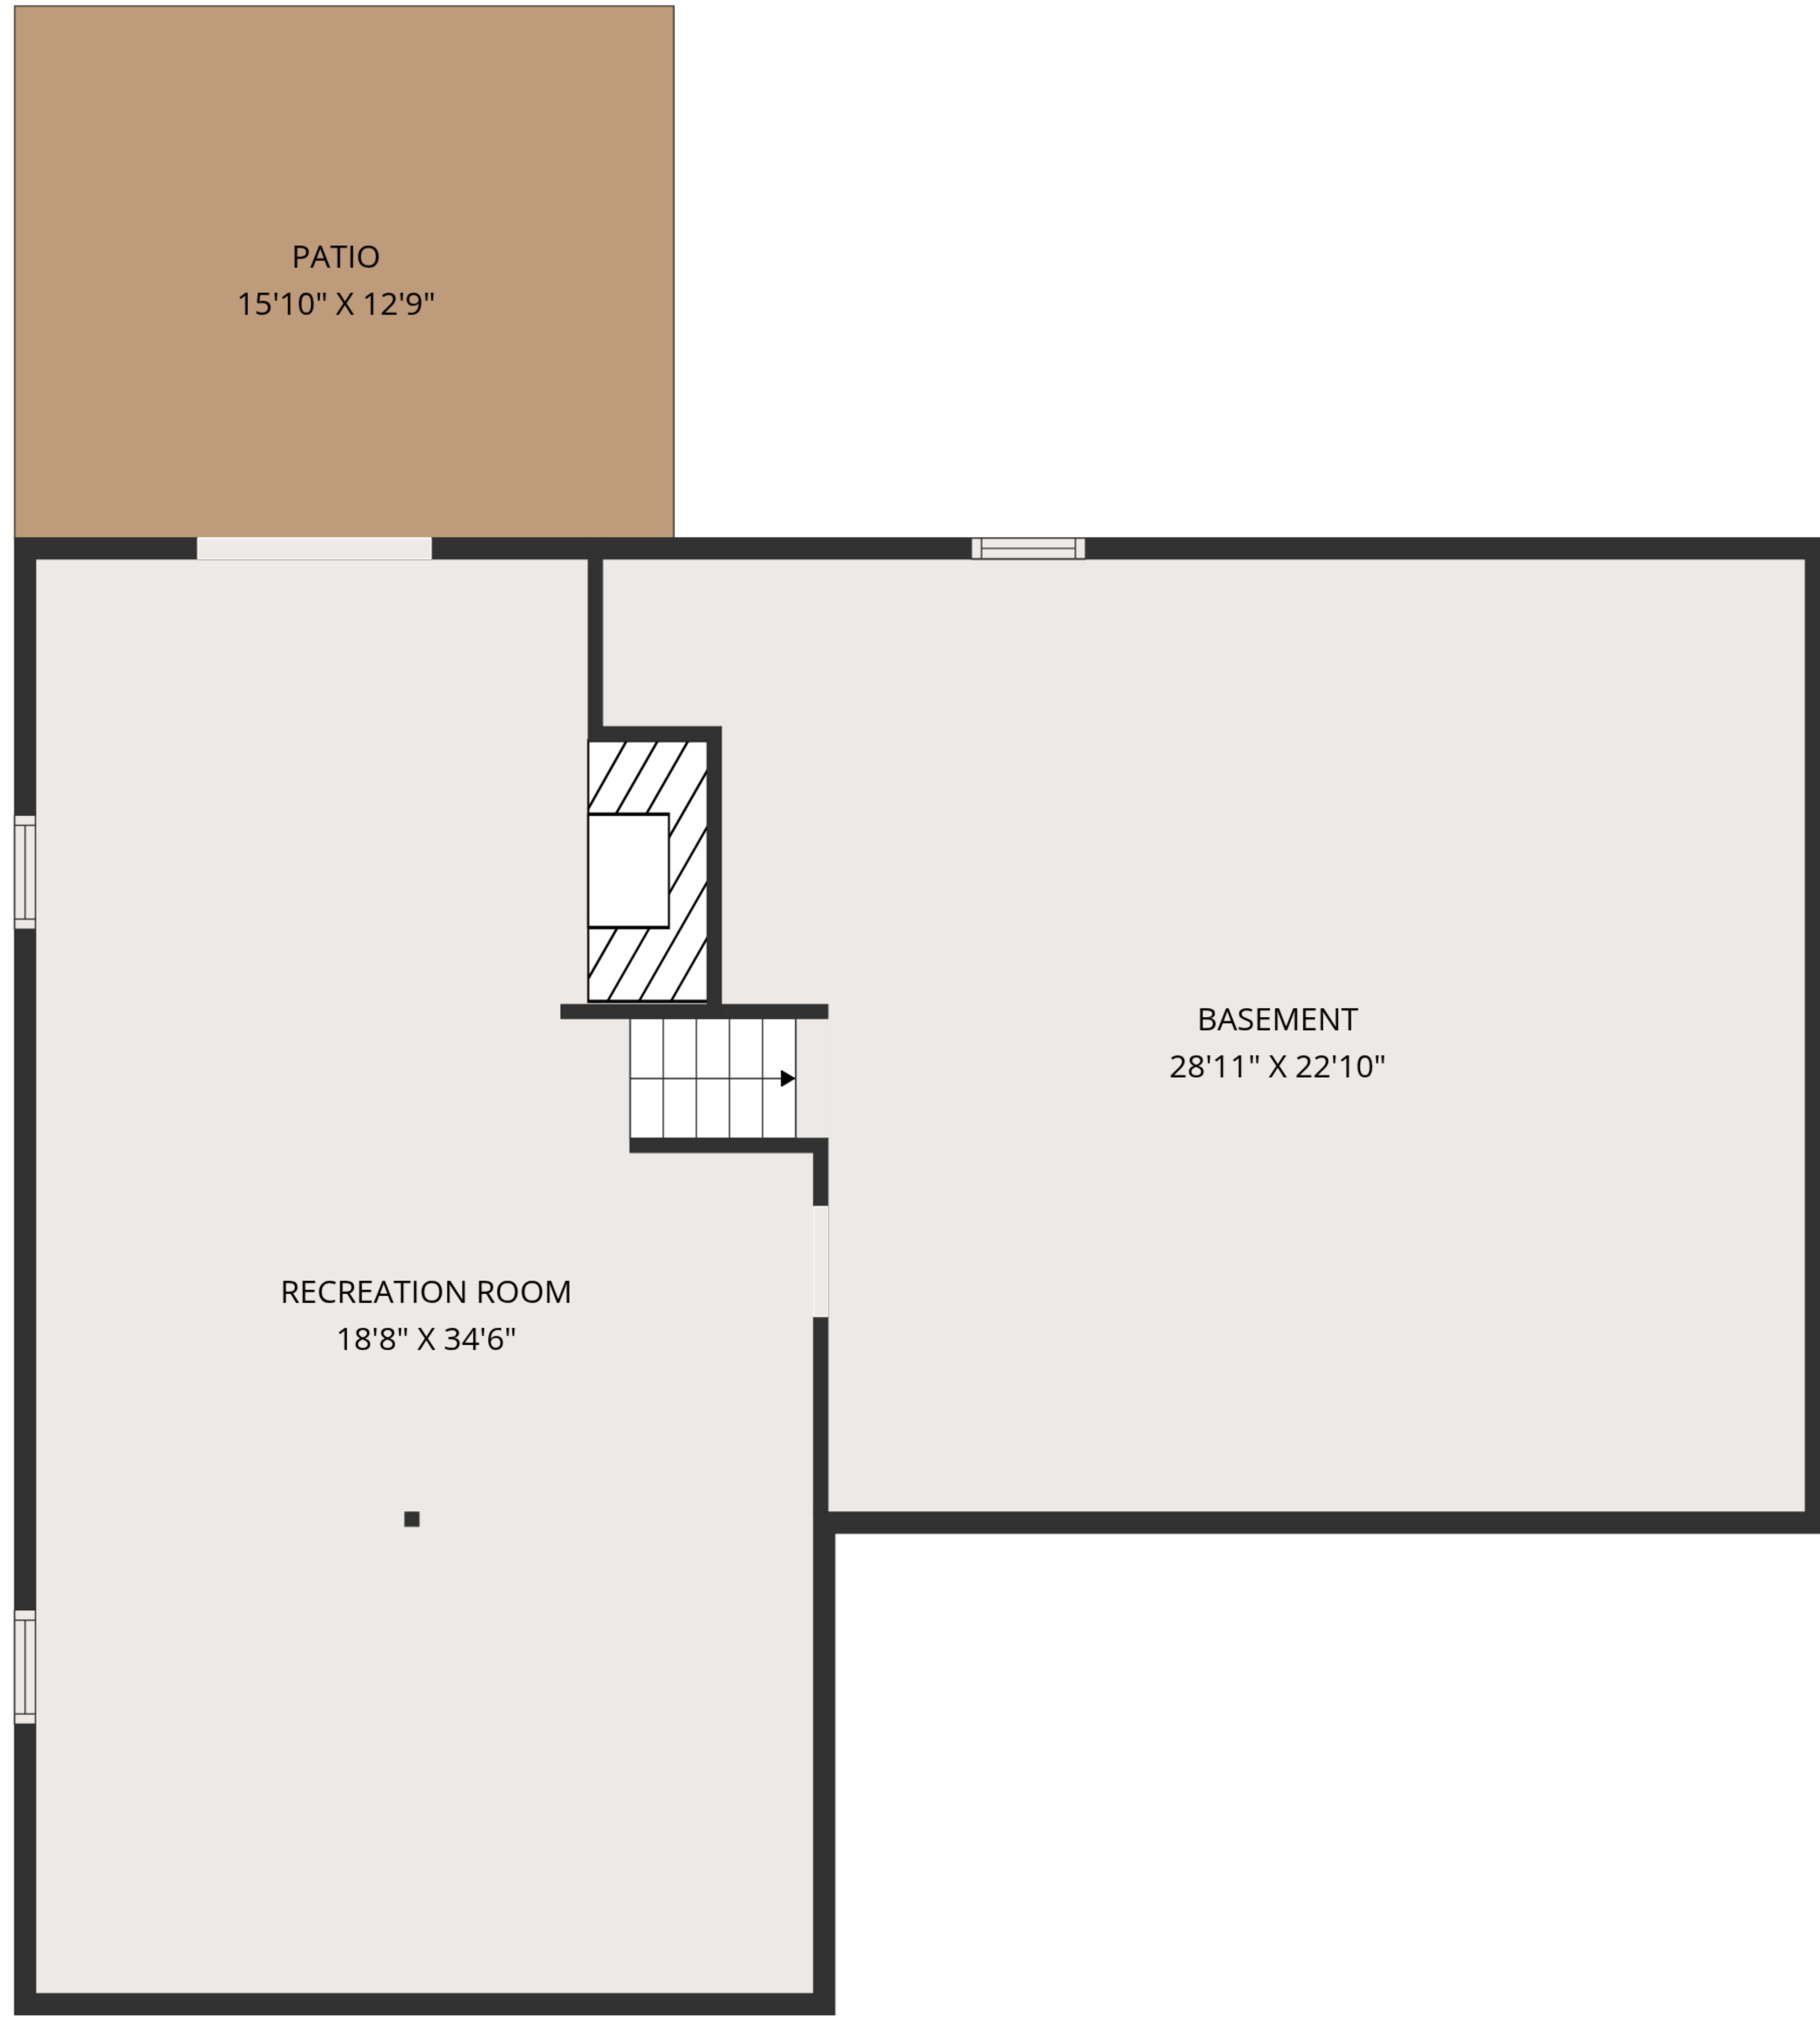

TOTAL: 1802 sq. ft
Basement: 613 sq. ft, 1st floor: 1189 sq. ft
EXCLUDED AREAS: PATIO: 202 sq. ft, BASEMENT: 576 sq. ft, WALLS: 156 sq. ft

MEASUREMENTS ARE DEEMED HIGHLY RELIABLE BUT NOT GUARANTEED.

TOTAL: 1802 sq. ft

Basement: 613 sq. ft, 1st floor: 1189 sq. ft

EXCLUDED AREAS: PATIO: 202 sq. ft, BASEMENT: 576 sq. ft, WALLS: 156 sq. ft

MEASUREMENTS ARE DEEMED HIGHLY RELIABLE BUT NOT GUARANTEED.

BASEMENT

1ST FLOOR

TOTAL: 1802 sq. ft
 Basement: 613 sq. ft, 1st floor: 1189 sq. ft
 EXCLUDED AREAS: PATIO: 202 sq. ft, BASEMENT: 576 sq. ft, WALLS: 156 sq. ft